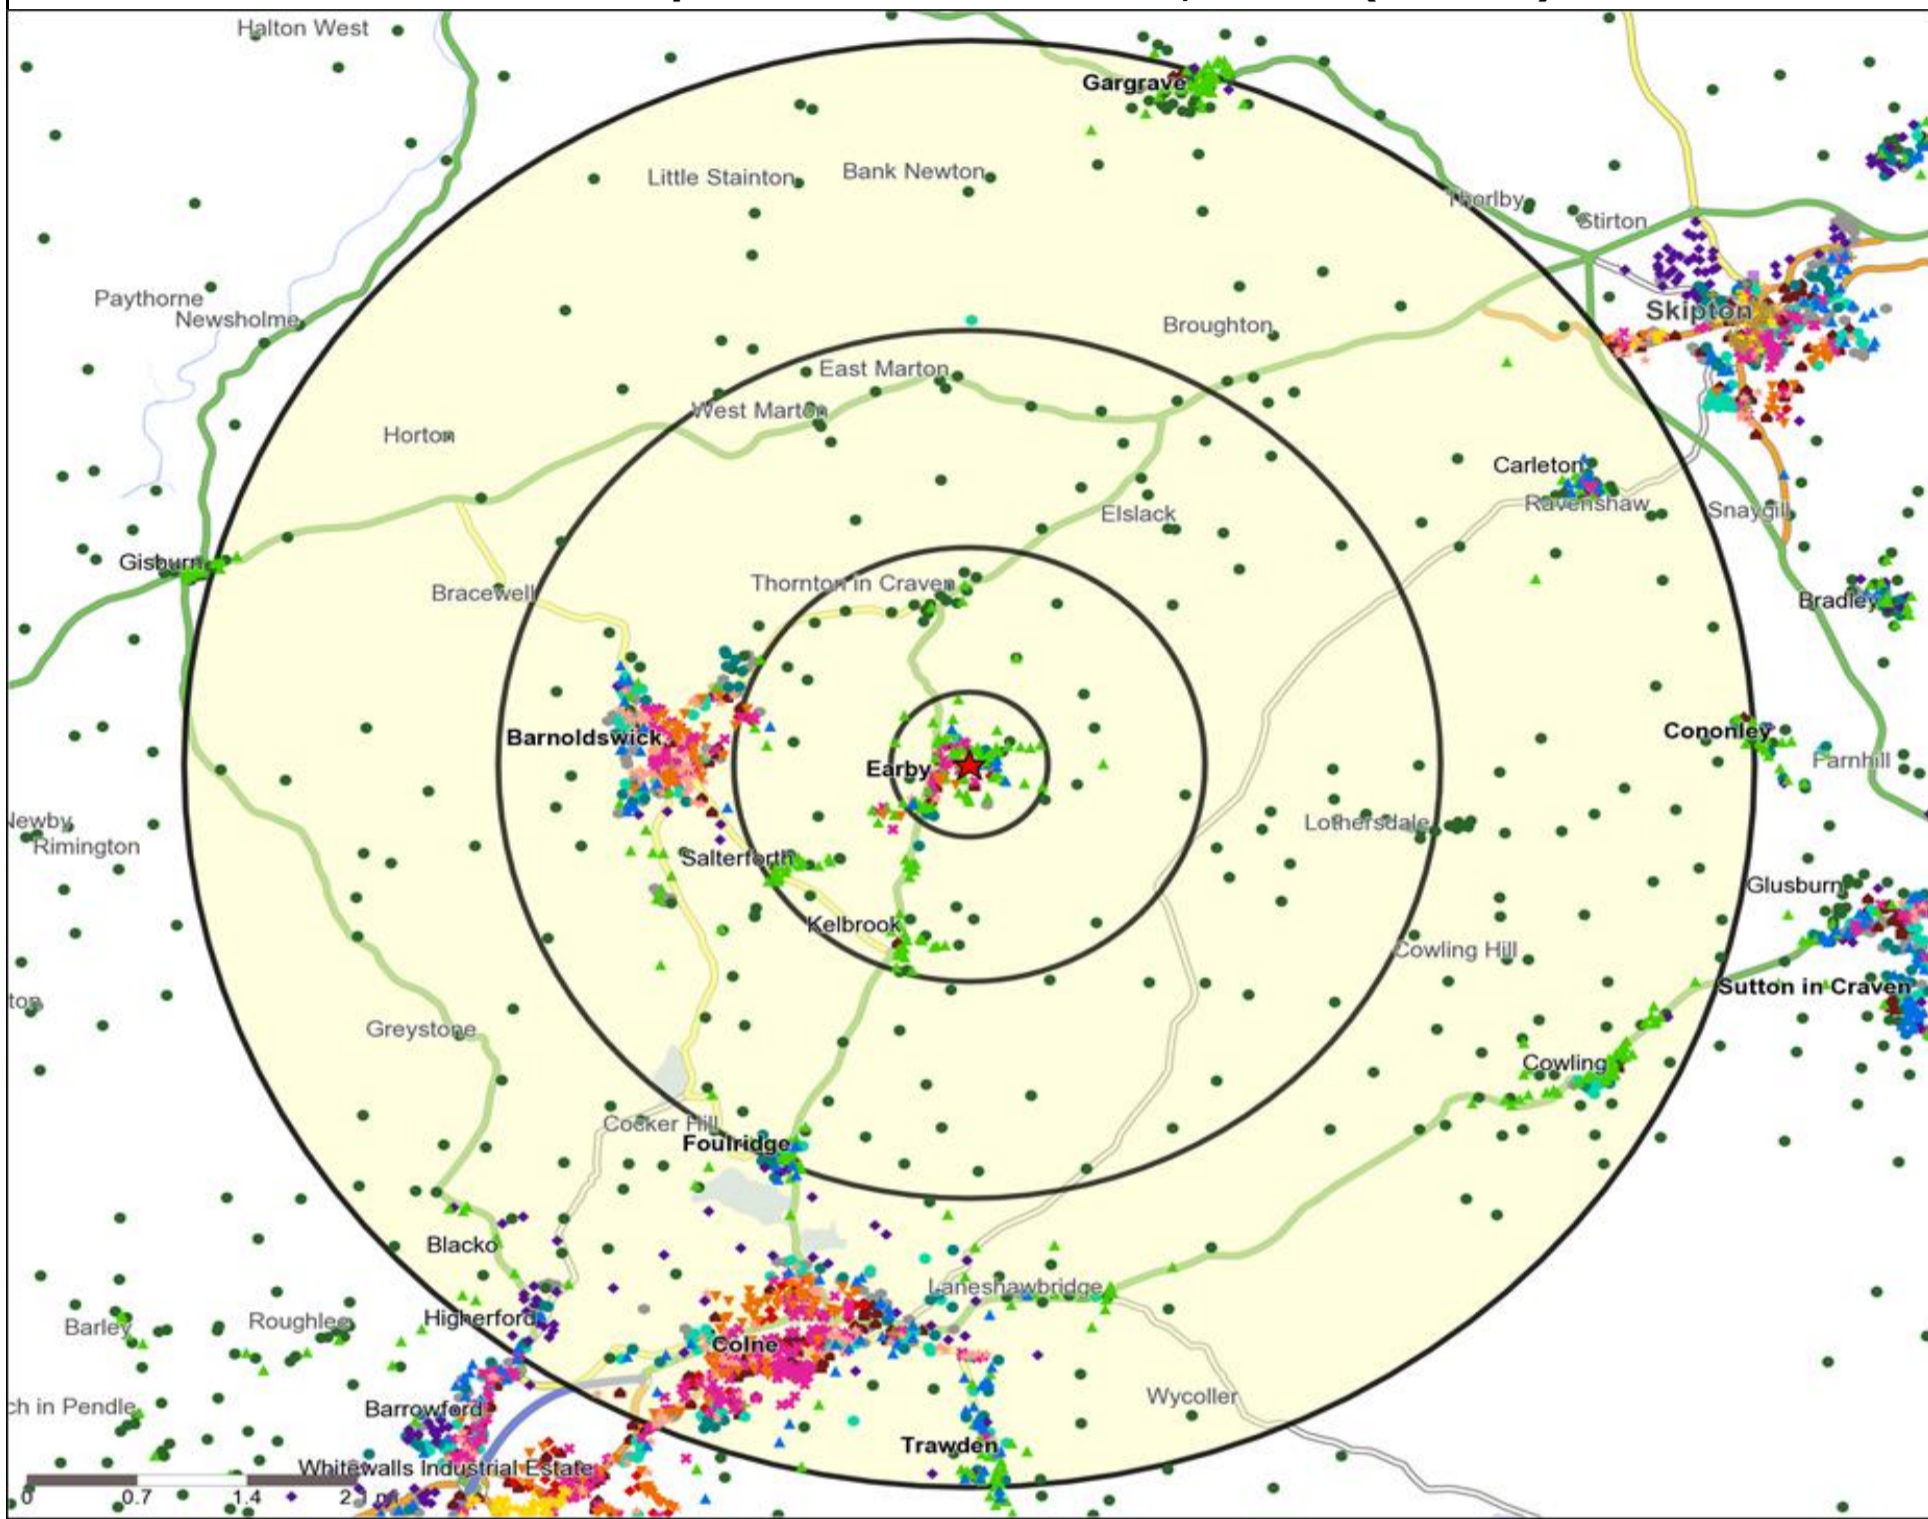

Mosaic UK Map and Data: WHITE LION, EARBY (201765)

Copyright Experian Ltd, HERE 2015. Ordnance Survey © Crown copyright 2015

- Location
- 0.5, 1.5, 3 & 5 Mile Distance
- Rivers, Canals and Lakes
- **Mosaic UK Groups**
- A City Prosperity
- D Rural Reality
- E Senior Security
- F Suburban Stability
- C Country Living
- B Prestige Positions
- G Domestic Success
- H Aspiring Homemakers
- I Family Basics
- J Transient Renters
- K Municipal Challenge
- L Vintage Value
- M Modest Traditions
- N Urban Cohesion
- O Rental Hubs

Mosaic UK Data Table (Residential)

	Count:					Index:				
	0 - 0.5 Miles	0 - 1.5 Miles	0 - 3.0 Miles	0 - 5.0 Miles	15 Min Drivetime	0 - 0.5	0 - 1.5	0 - 3.0	0 - 5.0	15 Min Drivetime
A City Prosperity (18+)	0	0	0	0	8	0	0	0	0	0
B Prestige Positions (18+)	0	0	152	1,131	2,225	0	0	14	41	73
C Country Living (18+)	21	547	1,686	3,953	3,745	10	146	159	152	129
D Rural Reality (18+)	1,358	2,525	3,339	6,820	6,166	641	675	315	263	213
E Senior Security (18+)	78	126	877	1,829	2,691	31	29	71	60	79
F Suburban Stability (18+)	88	109	623	1,750	1,851	47	33	67	77	73
G Domestic Success (18+)	194	219	915	2,180	2,550	76	48	71	69	73
H Aspiring Homemakers (18+)	53	56	810	2,502	2,584	19	11	58	74	68
I Family Basics (18+)	87	189	1,054	3,115	3,196	39	48	96	115	106
J Transient Renters (18+)	756	1,085	2,724	6,467	7,386	429	348	309	300	307
K Municipal Challenge (18+)	67	132	201	886	882	37	42	22	40	36
L Vintage Value (18+)	175	215	741	2,430	3,045	91	63	77	103	116
M Modest Traditions (18+)	178	197	2,148	4,195	4,403	123	77	296	236	222
N Urban Cohesion (18+)	0	0	0	0	359	0	0	0	0	16
O Rental Hubs (18+)	0	0	15	142	632	0	0	1	5	20
Adults 18+ estimate 2015	3,055	5,400	15,285	37,400	41,723	100	100	100	100	100