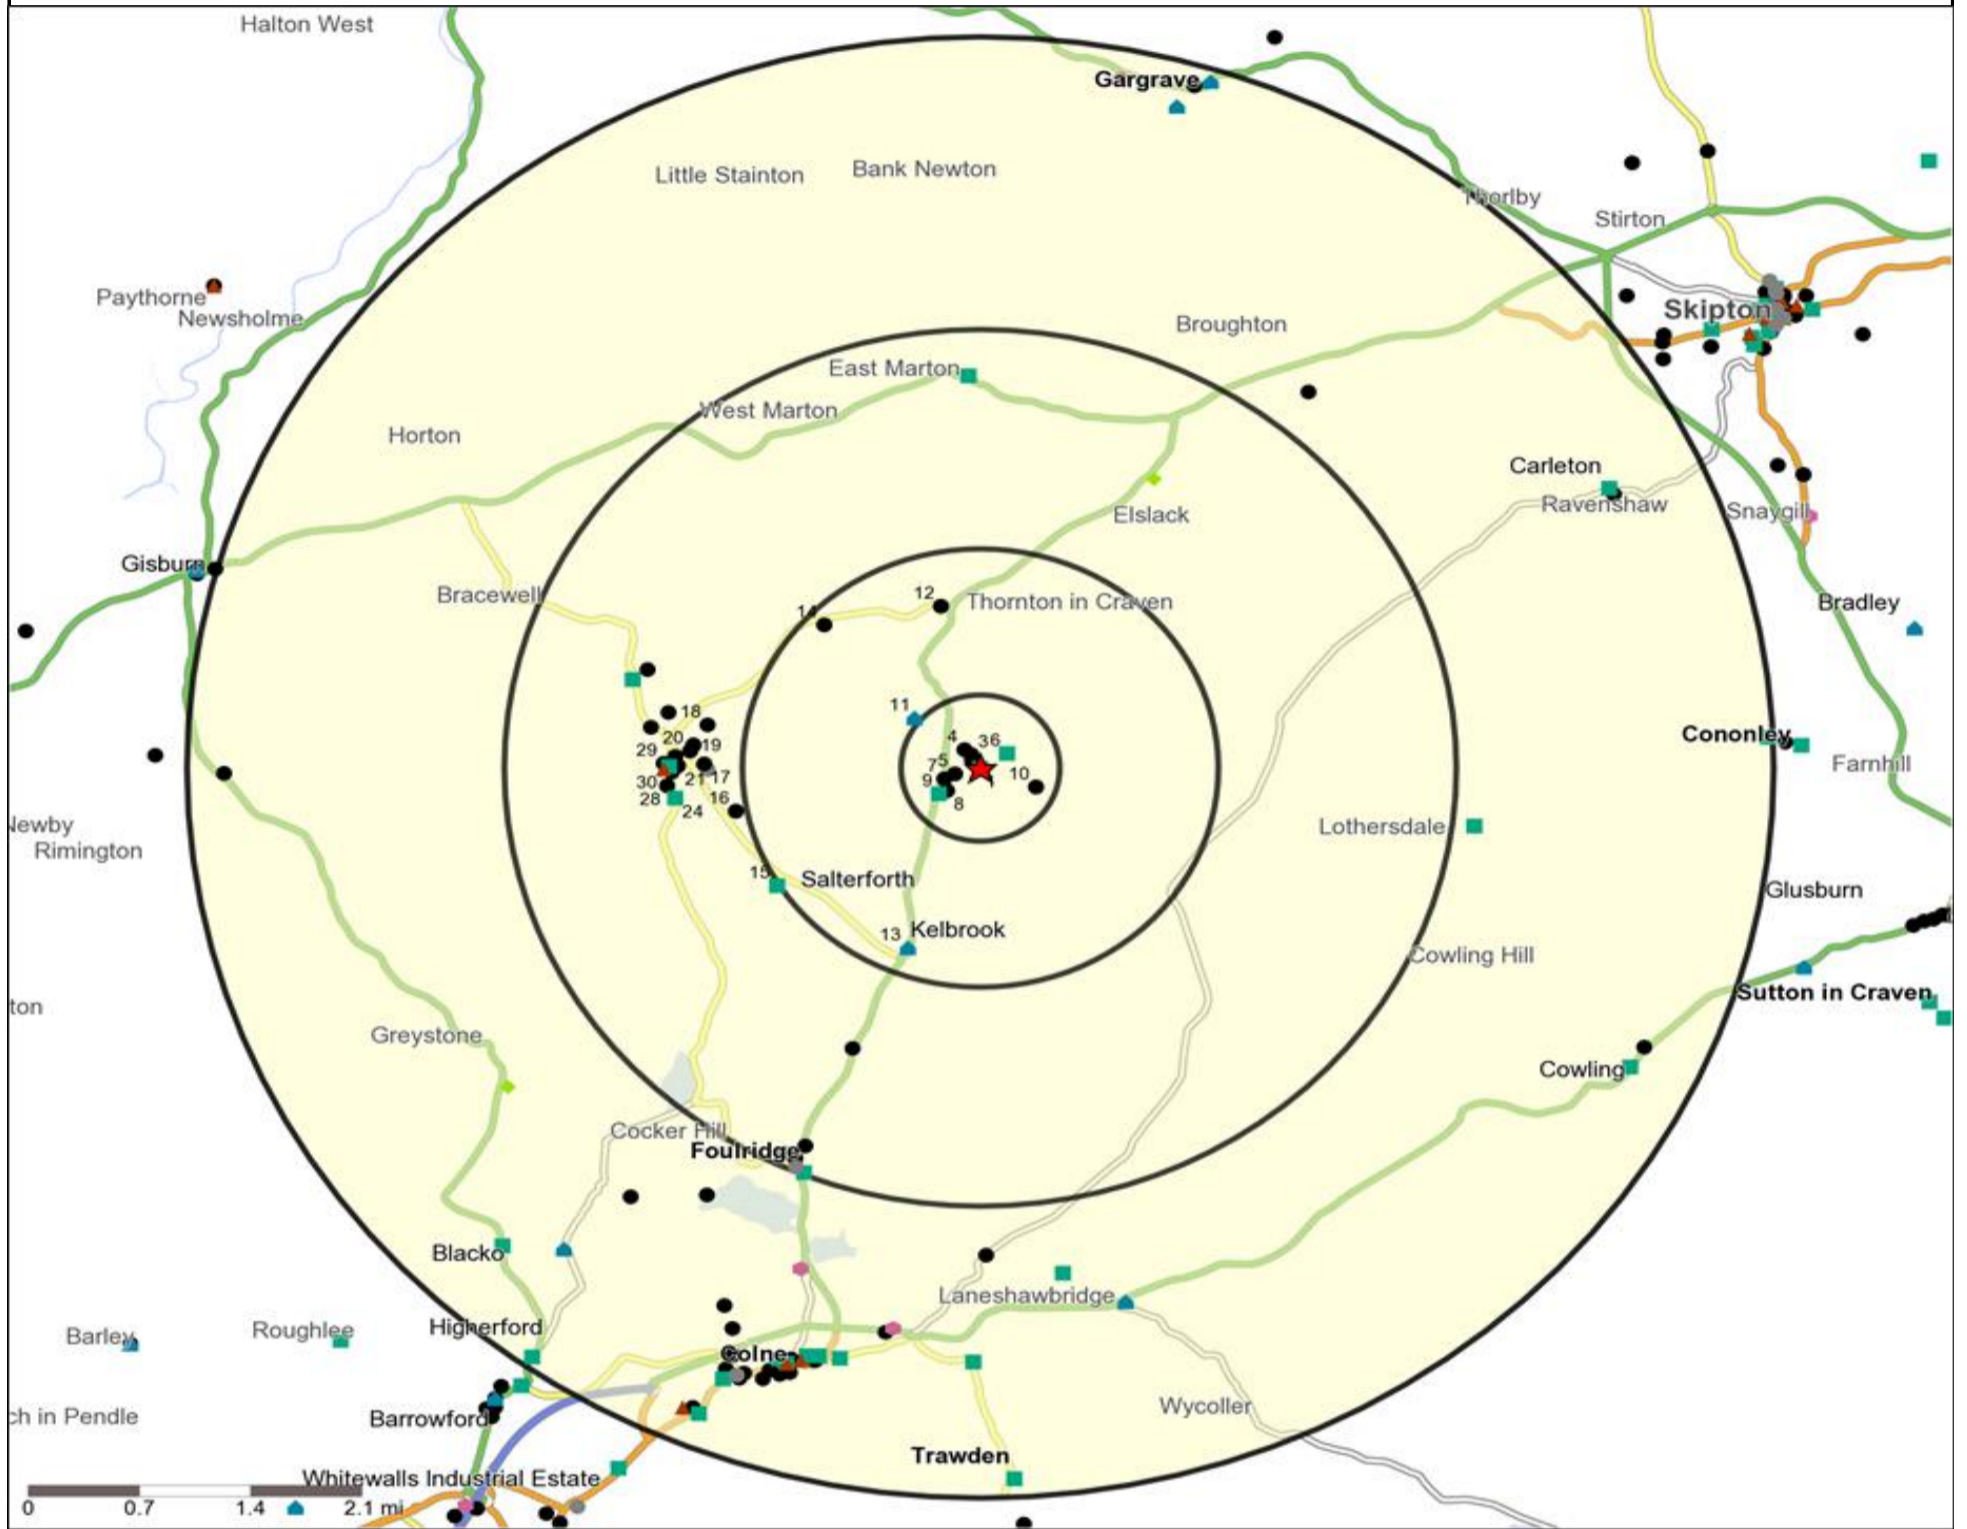

Competition Map and Data: WHITE LION, EARBY (201765)

Numbers on competition points relate to the distance ranking in the competition table on page 7. Copyright Experian Ltd, HERE 2015. Ordnance Survey © Crown copyright 2015

- Location
- Branded Food
- Dry Led
- Café / Wine Bar
- Other
- 0.5, 1.5, 3 & 5 Mile Distance
- Circuit Bar
- Rural Character
- Rivers, Canals and Lakes
- Community Local

Competition Type Summary Table

Reporting Category	0 - 0.5 Miles	0 - 1.5 Miles	0 - 3.0 Miles	0 - 5.0 Miles
Café / Wine Bar	0	0	2	4
Circuit Bar	0	0	1	5
Community Local	3	3	9	25
Dry Led	0	2	2	6
Branded Food Pub	0	0	0	3
Rural	0	0	2	4
Other	7	9	28	61
Total	10	14	44	108