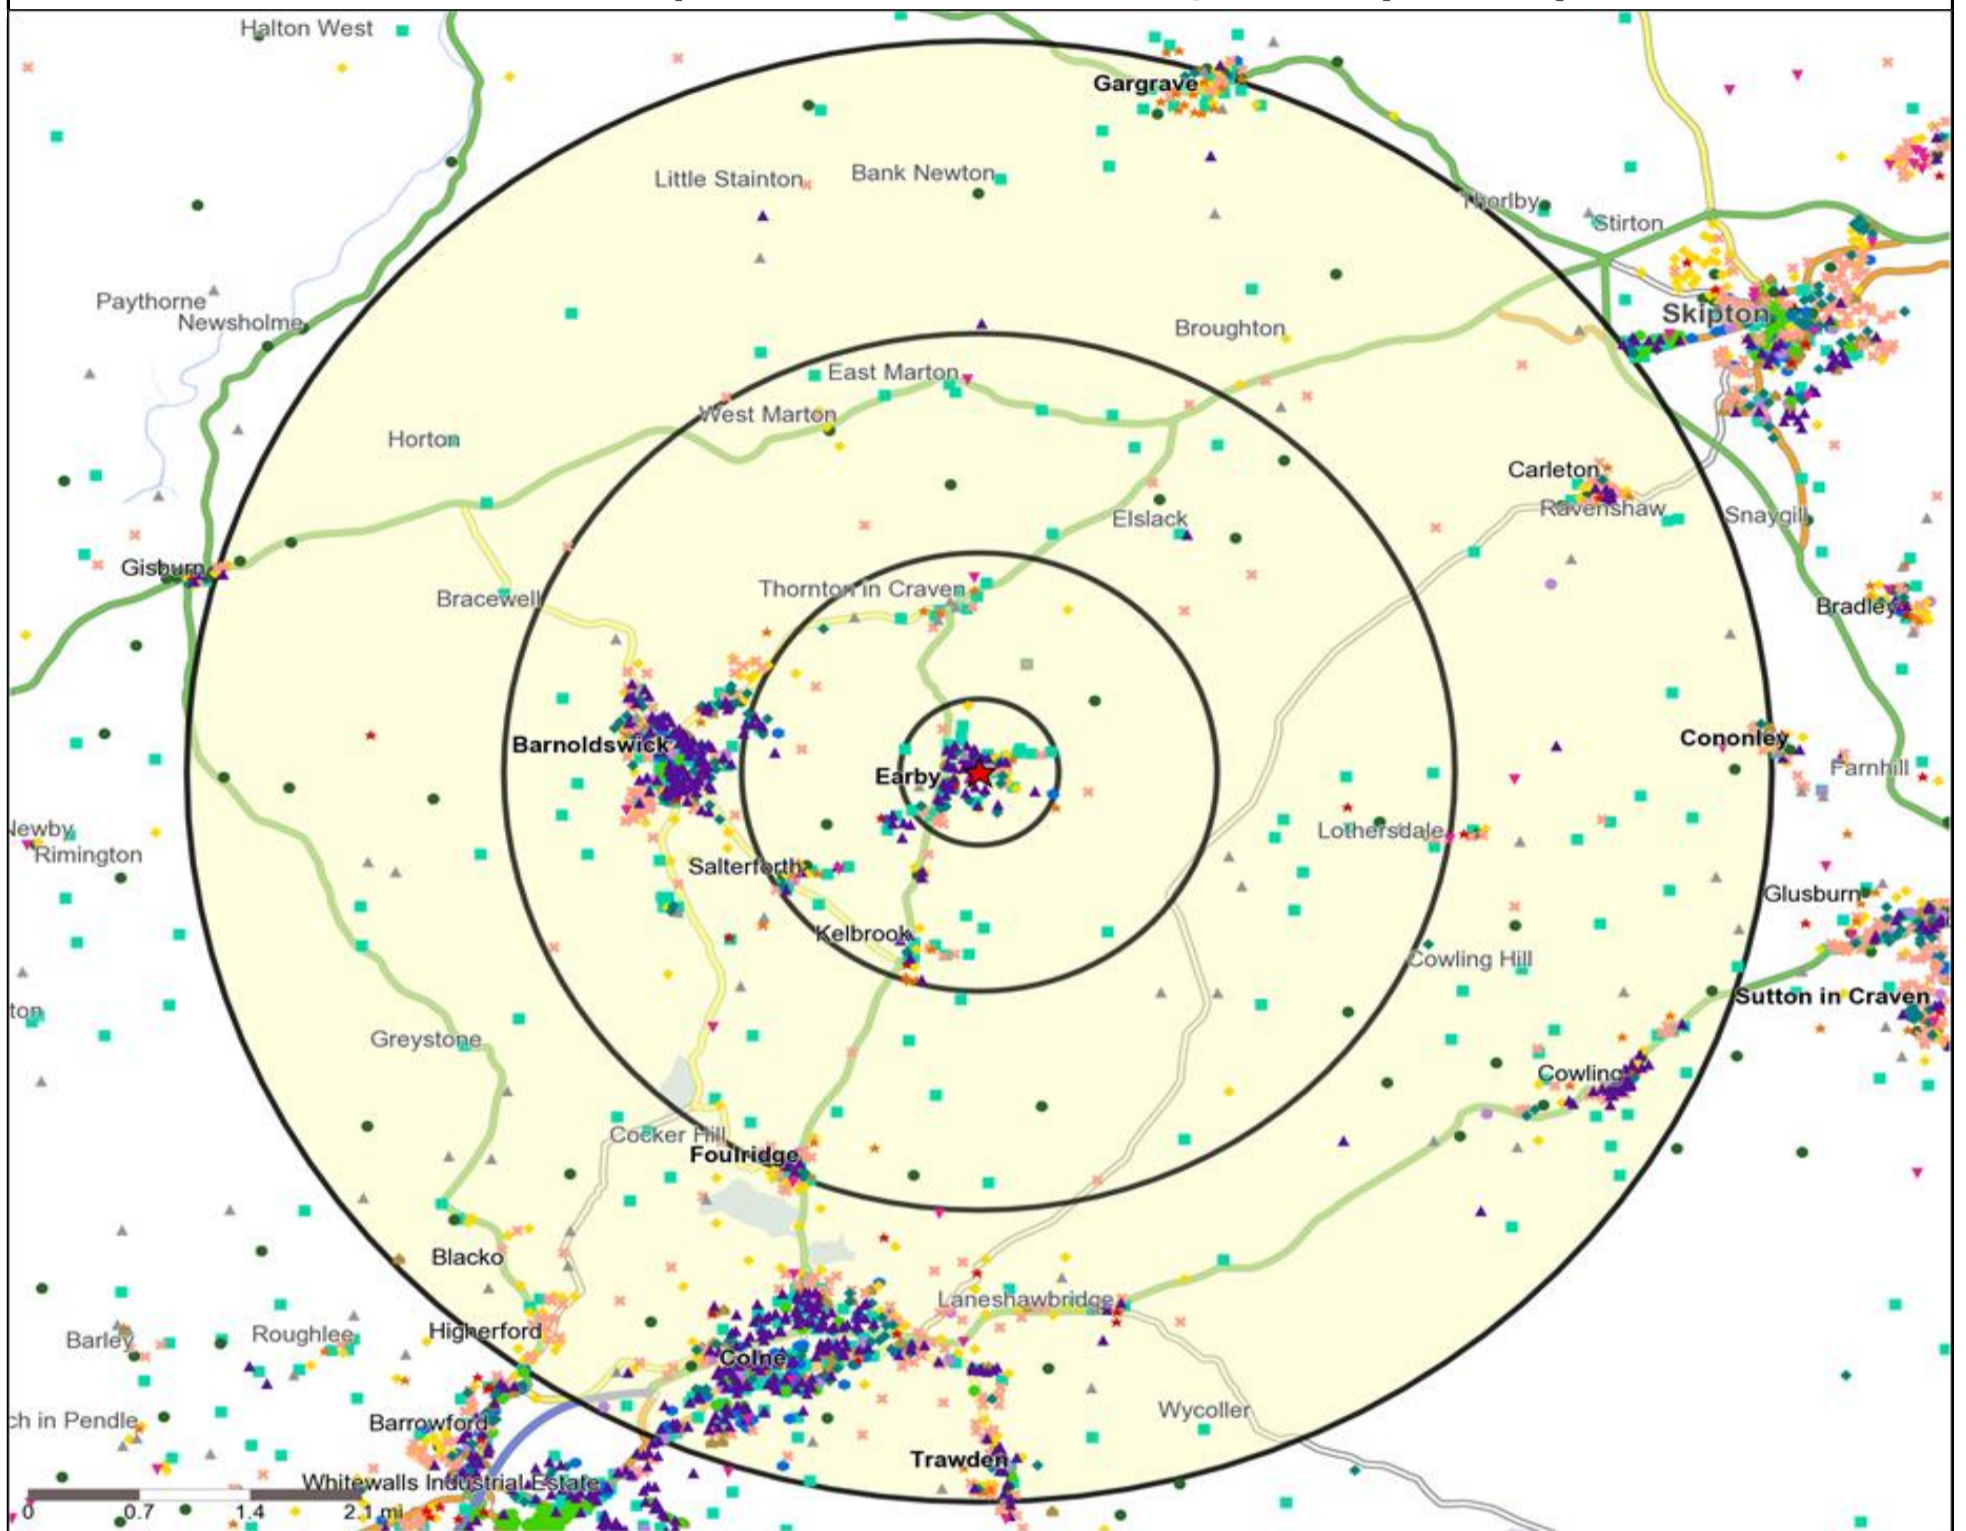

Mosaic UK Map and Data: WHITE LION, EARBY (201765)

Copyright Experian Ltd, HERE 2015. Ordnance Survey © Crown copyright 2015

- Location
- 0.5, 1.5, 3 & 5 Mile Distance
- Rivers, Canals and Lakes
- A City Prosperity
- D Rural Reality
- H Aspiring Homemakers
- L Vintage Value
- B Prestige Positions
- E Senior Security
- I Family Basics
- M Modest Traditions
- C Country Living
- F Suburban Stability
- J Transient Renters
- N Urban Cohesion
- K Municipal Challenge
- O Rental Hubs

Mosaic UK Data Table (Residential)

	Count:	Index:
	0 - 0.5 Miles	0 - 0.5 Miles
A City Prosperity (18+)	0	0
B Prestige Positions (18+)	0	0
C Country Living (18+)	21	10
D Rural Reality (18+)	1,358	641
E Senior Security (18+)	78	31
F Suburban Stability (18+)	88	47
G Domestic Success (18+)	194	76
H Aspiring Homemakers (18+)	53	19
I Family Basics (18+)	87	39
J Transient Renters (18+)	756	429
K Municipal Challenge (18+)	67	37
L Vintage Value (18+)	175	91
M Modest Traditions (18+)	178	123
N Urban Cohesion (18+)	0	0
O Rental Hubs (18+)	0	0
Adults 18+ estimate 2015	3,055	100

Occasions Map and Data: WHITE LION, EARBY (201765)

Copyright Experian Ltd, HERE 2015. Ordnance Survey © Crown copyright 2015

- ★ Location
- 0.5, 1.5, 3 & 5 Mile Distance
- ~ Rivers, Canals and Lakes
- Occasions Types
- ▲ 04 Weekend Millionaires
- 08 Student Social
- ★ 12 Midweek Meal Deal
- 01 Mine's a Pint
- 05 Out On The Town
- ▼ 09 Leisurely Lunch
- ◆ 02 Early Doors
- ▲ 06 Business and Pleasure
- ✳ 10 Wining and Dining
- 03 Everyday is Friday
- 07 Sporting Pints
- ▲ 11 Household Outing
- ★ 14 Birthday Treat
- ✳ 15 Pre Show Meal

Reporting Category	0 - 0.5 Miles
Café / Wine Bar	0
Circuit Bar	0
Community Local	3
Dry Led	0
Branded Food Pub	0
Rural	0
Other	7
Total	10

Local Competition: WHITE LION, EARBY (201765)

List of Pubs (sorted by distance from Punch outlet) - Top 30 by Distance