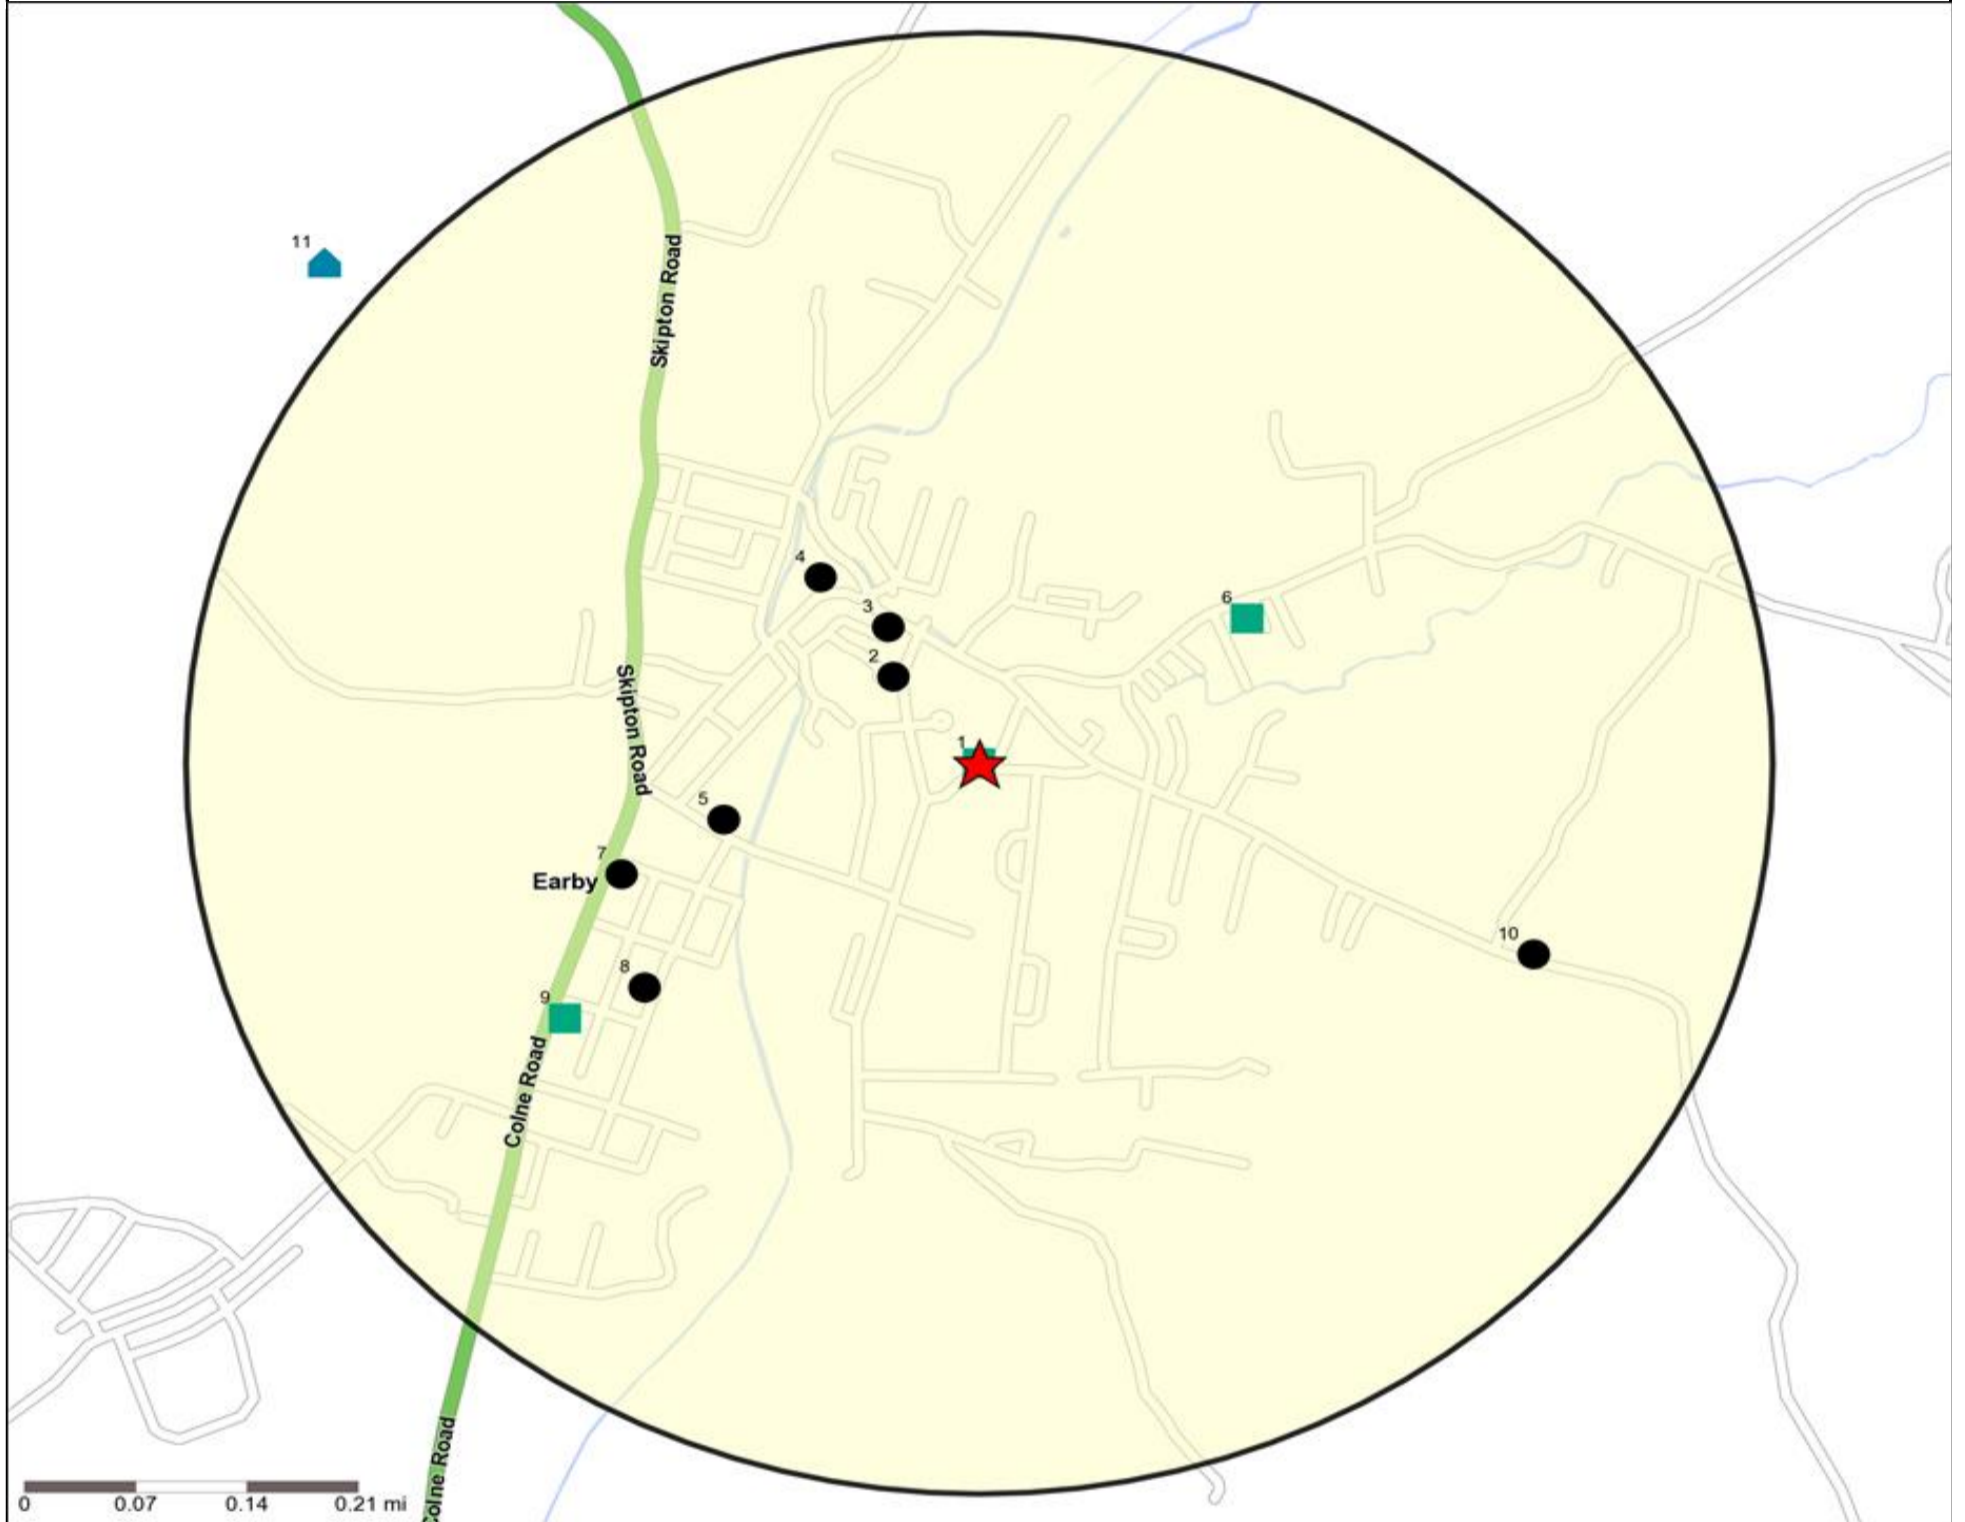

Competition Map and Data: WHITE LION, EARBY (201765)

Numbers on competition points relate to the distance ranking in the competition table on page 7. Copyright Experian Ltd, HERE 2015. Ordnance Survey © Crown copyright 2015

- Location
- Branded Food
- Dry Led
- Café / Wine Bar
- Other
- 0.5, 1.5, 3 & 5 Mile Distance
- Circuit Bar
- Rural Character
- Rivers, Canals and Lakes
- Community Local

Competition Type Summary Table

Reporting Category	0 - 0.5 Miles
Café / Wine Bar	0
Circuit Bar	0
Community Local	3
Dry Led	0
Branded Food Pub	0
Rural	0
Other	7
Total	10