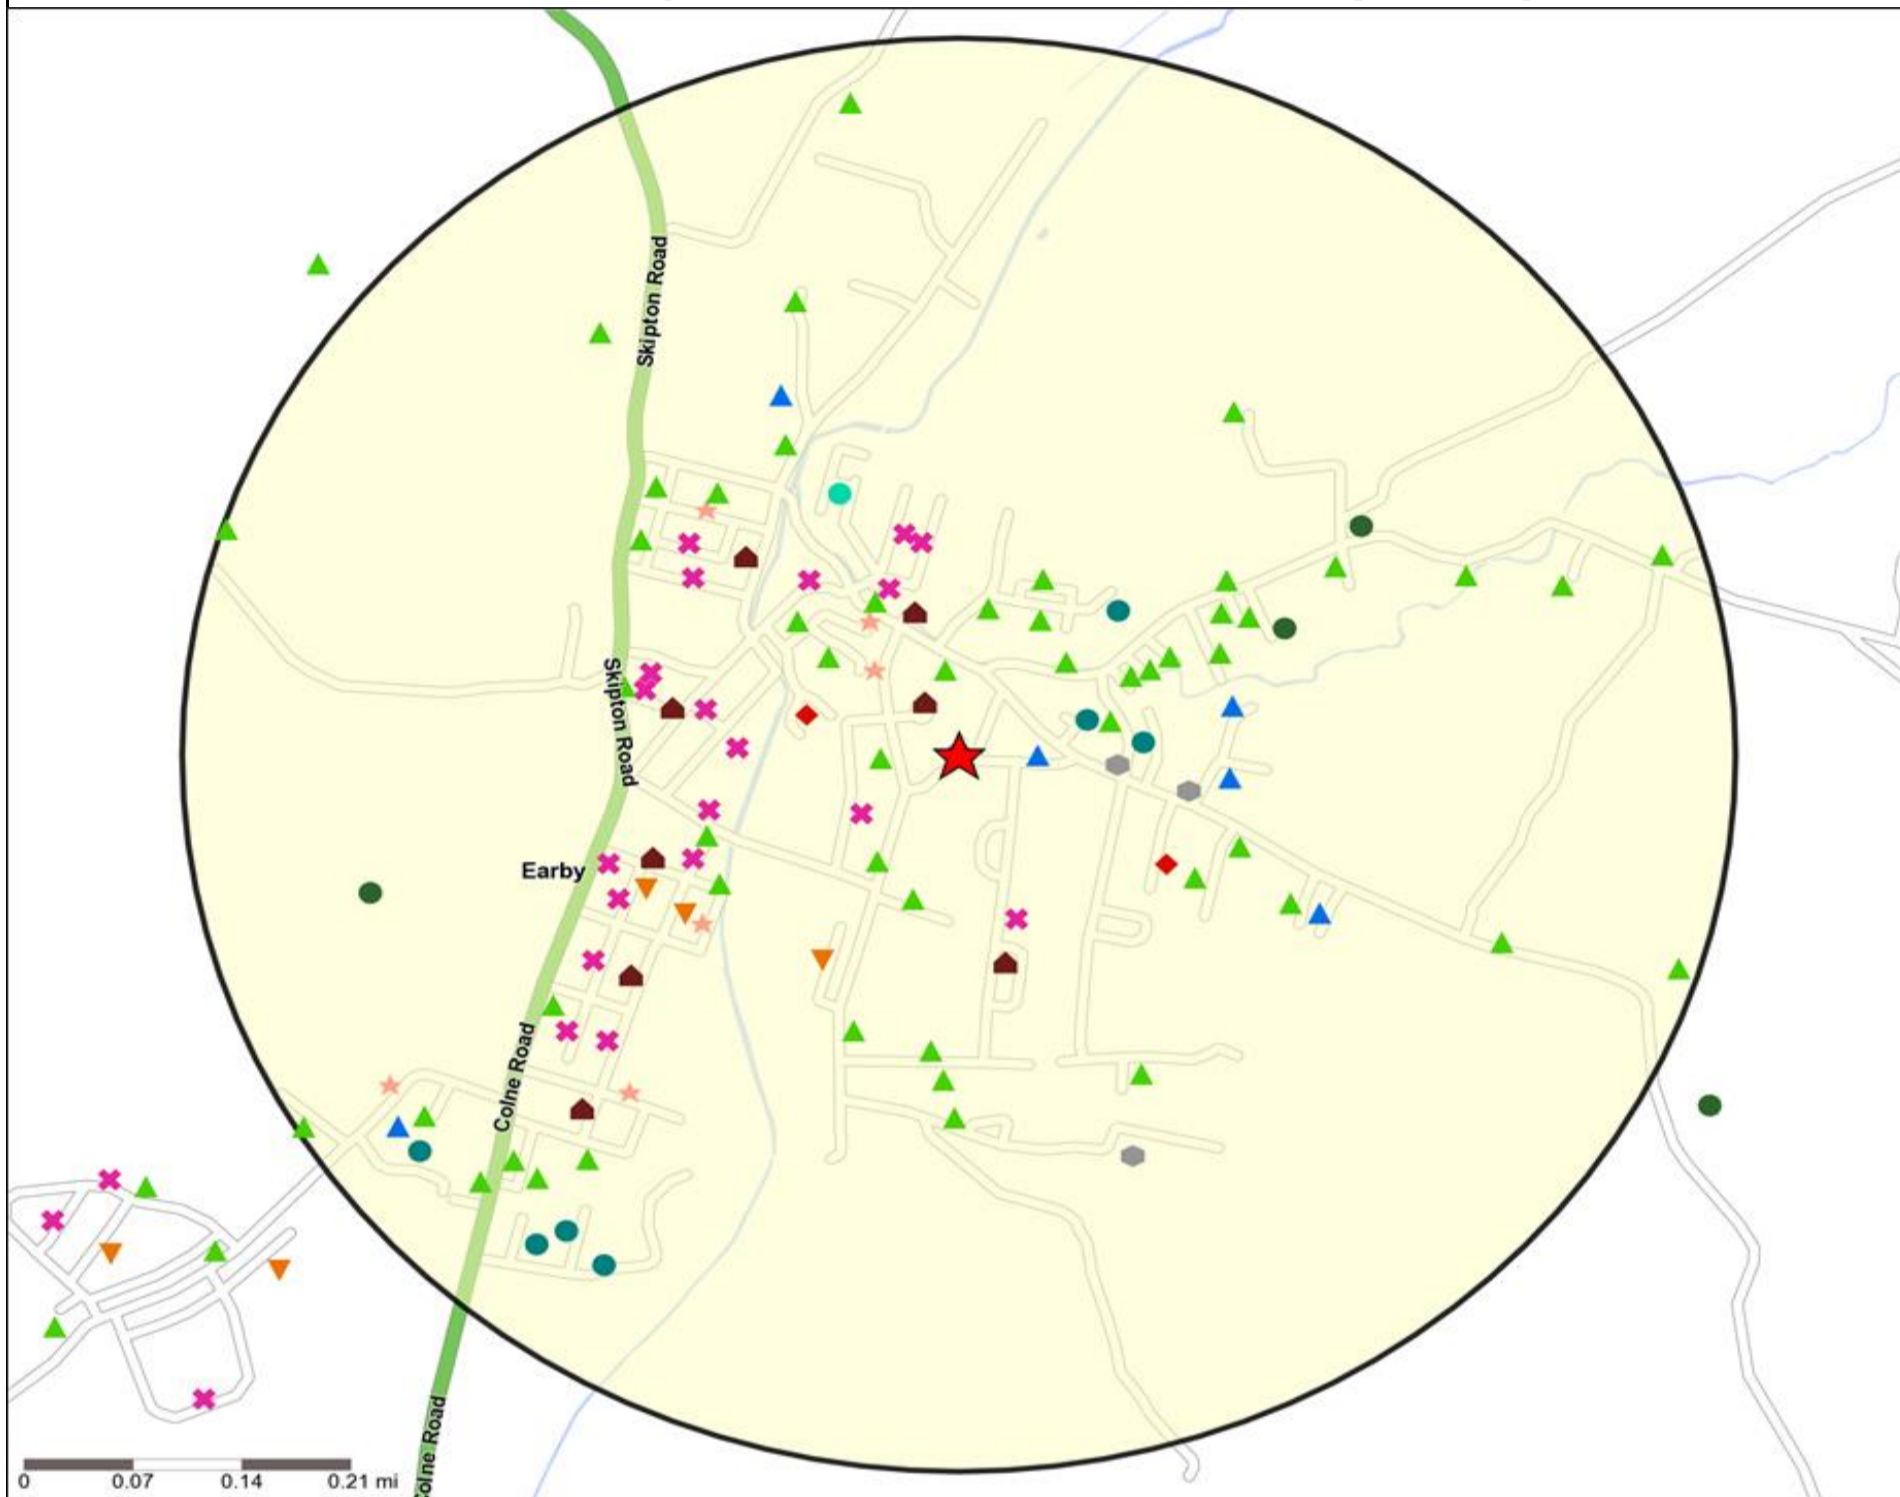

Mosaic UK Map and Data: WHITE LION, EARBY (201765)

Copyright Experian Ltd, HERE 2015. Ordnance Survey © Crown copyright 2015

- Location
- 0.5, 1.5, 3 & 5 Mile Distance
- Rivers, Canals and Lakes
- A City Prosperity
- D Rural Reality
- H Aspiring Homemakers
- L Vintage Value
- B Prestige Positions
- E Senior Security
- I Family Basics
- M Modest Traditions
- C Country Living
- F Suburban Stability
- J Transient Renters
- N Urban Cohesion
- K Municipal Challenge
- O Rental Hubs

Mosaic UK Data Table (Residential)

	Count:	Index:
	0 - 0.5 Miles	0 - 0.5 Miles
A City Prosperity (18+)	0	0
B Prestige Positions (18+)	0	0
C Country Living (18+)	21	10
D Rural Reality (18+)	1,358	641
E Senior Security (18+)	78	31
F Suburban Stability (18+)	88	47
G Domestic Success (18+)	194	76
H Aspiring Homemakers (18+)	53	19
I Family Basics (18+)	87	39
J Transient Renters (18+)	756	429
K Municipal Challenge (18+)	67	37
L Vintage Value (18+)	175	91
M Modest Traditions (18+)	178	123
N Urban Cohesion (18+)	0	0
O Rental Hubs (18+)	0	0
Adults 18+ estimate 2015	3,055	100