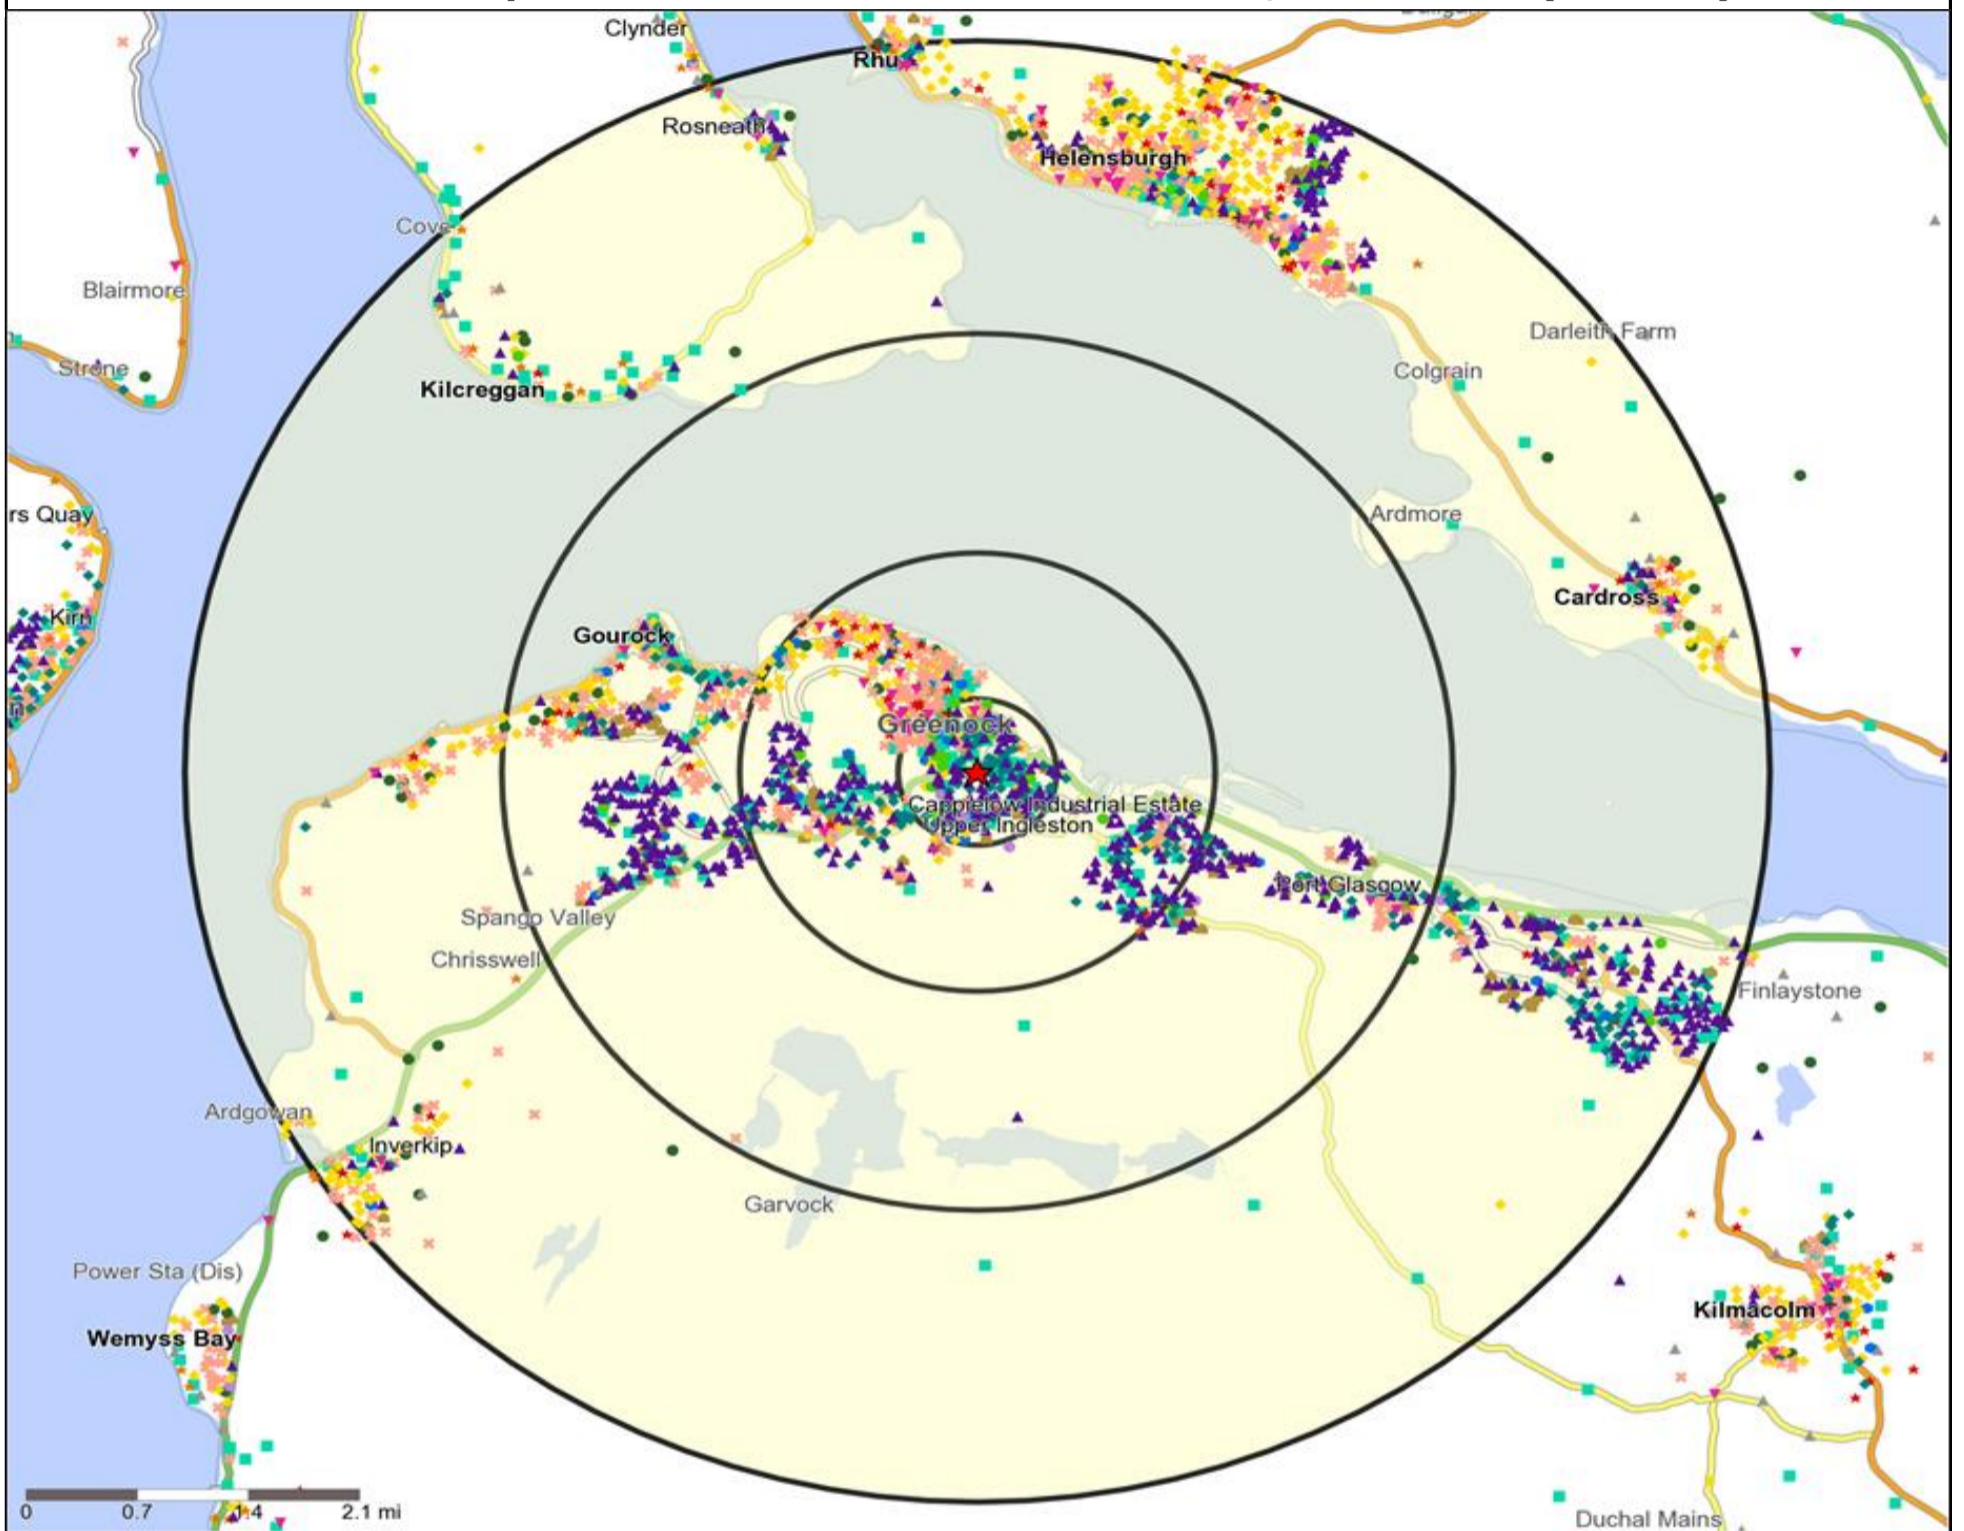

Mosaic UK Map and Data: ARGYLL & SUTHERLAND, GREENOCK (202289)

Copyright Experian Ltd, HERE 2015. Ordnance Survey © Crown copyright 2015

- | | | | | |
|-------------------------------|-------------------------|----------------------|-----------------------|---------------------|
| Location | Mosaic UK Groups | D Rural Reality | H Aspiring Homemakers | L Vintage Value |
| 0.5, 1.5, 3 & 5 Mile Distance | A City Prosperity | E Senior Security | I Family Basics | M Modest Traditions |
| Rivers, Canals and Lakes | B Prestige Positions | F Suburban Stability | J Transient Renters | N Urban Cohesion |
| | C Country Living | G Domestic Success | K Municipal Challenge | O Rental Hubs |

Mosaic UK Data Table (Residential)

	Count:	Index:
	0 - 0.5 Miles	0 - 0.5 Miles
A City Prosperity (18+)	0	0
B Prestige Positions (18+)	58	8
C Country Living (18+)	0	0
D Rural Reality (18+)	0	0
E Senior Security (18+)	129	16
F Suburban Stability (18+)	50	8
G Domestic Success (18+)	527	63
H Aspiring Homemakers (18+)	185	20
I Family Basics (18+)	4	1
J Transient Renters (18+)	132	23
K Municipal Challenge (18+)	3,568	609
L Vintage Value (18+)	1,928	307
M Modest Traditions (18+)	396	84
N Urban Cohesion (18+)	486	93
O Rental Hubs (18+)	2,501	326
Adults 18+ estimate 2015	9,964	100

Occasions Map and Data: ARGYLL & SUTHERLAND, GREENOCK (202289)

Copyright Experian Ltd, HERE 2015. Ordnance Survey © Crown copyright 2015

- ★ Location
- 0.5, 1.5, 3 & 5 Mile Distance
- ~ Rivers, Canals and Lakes
- ▲ Occasions Types
- 01 Mine's a Pint
- ◆ 02 Early Doors
- 03 Everyday is Friday
- ▲ 04 Weekend Millionaires
- 05 Out On The Town
- ▲ 06 Business and Pleasure
- 07 Sporting Pints
- 08 Student Social
- ▼ 09 Leisurely Lunch
- ▲ 10 Wining and Dining
- ▲ 11 Household Outing
- ★ 12 Midweek Meal Deal
- ◆ 13 Date Night
- ★ 14 Birthday Treat
- + 15 Pre Show Meal