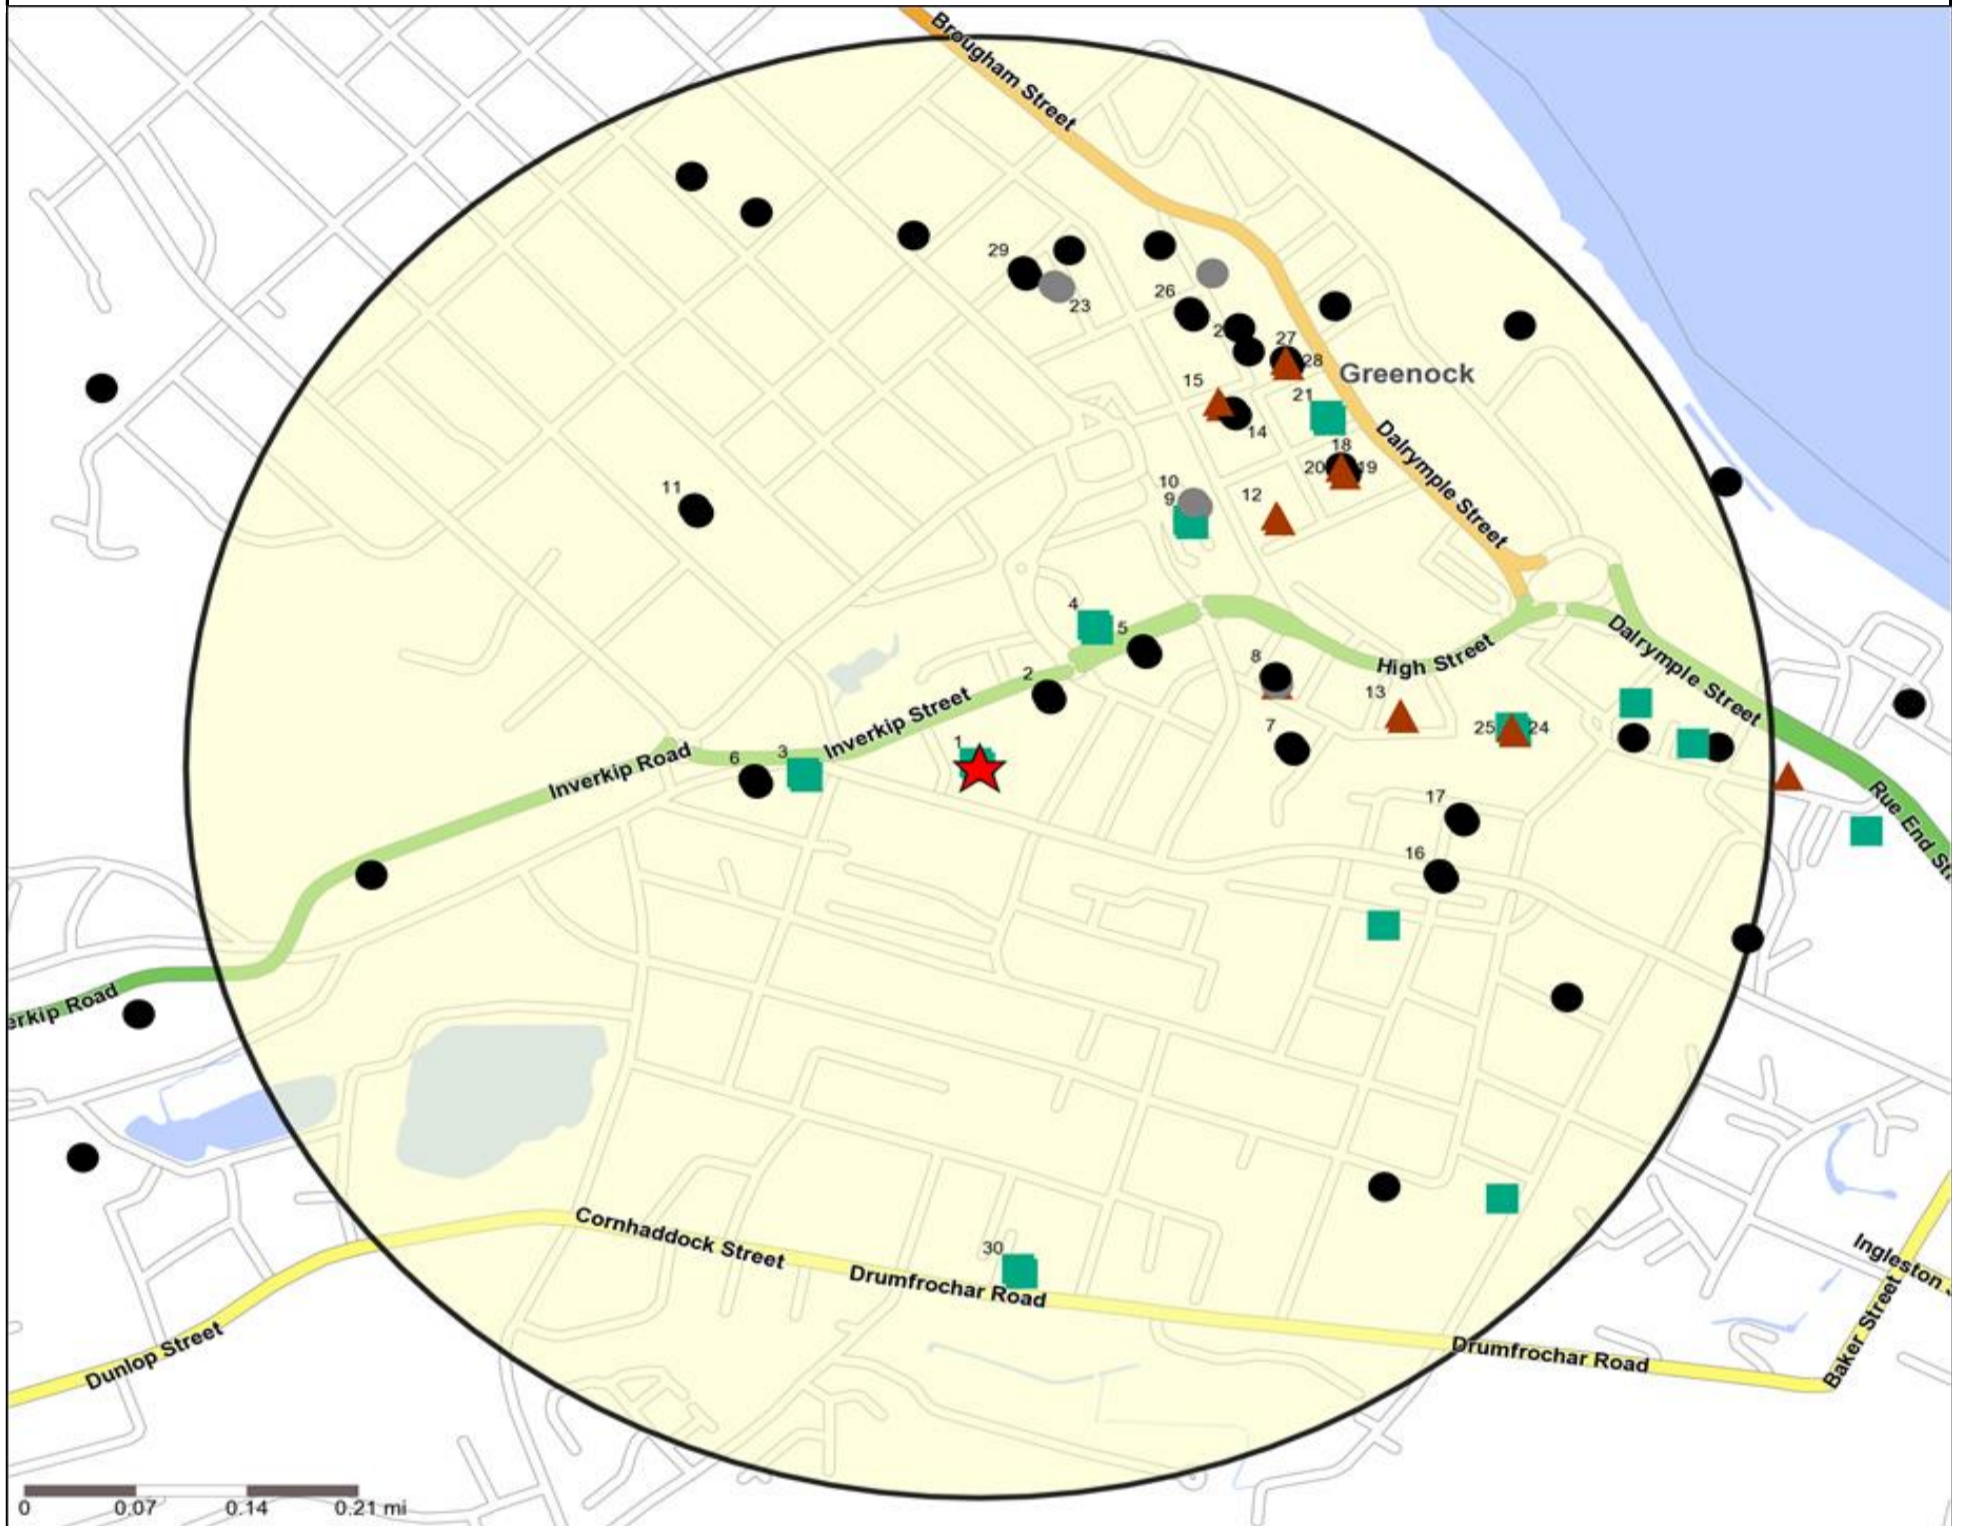

Competition Map and Data: ARGYLL & SUTHERLAND, GREENOCK (202289)

Numbers on competition points relate to the distance ranking in the competition table on page 7. Copyright Experian Ltd, HERE 2015. Ordnance Survey © Crown copyright 2015

- Location
- Branded Food
- Dry Led
- Café / Wine Bar
- Other
- Circuit Bar
- Community Local
- 0.5, 1.5, 3 & 5 Mile Distance
- Rivers, Canals and Lakes
- Rural Character

Competition Type Summary Table

Reporting Category	0 - 0.5 Miles
Café / Wine Bar	3
Circuit Bar	6
Community Local	10
Dry Led	0
Branded Food Pub	0
Rural	0
Other	31
Total	50