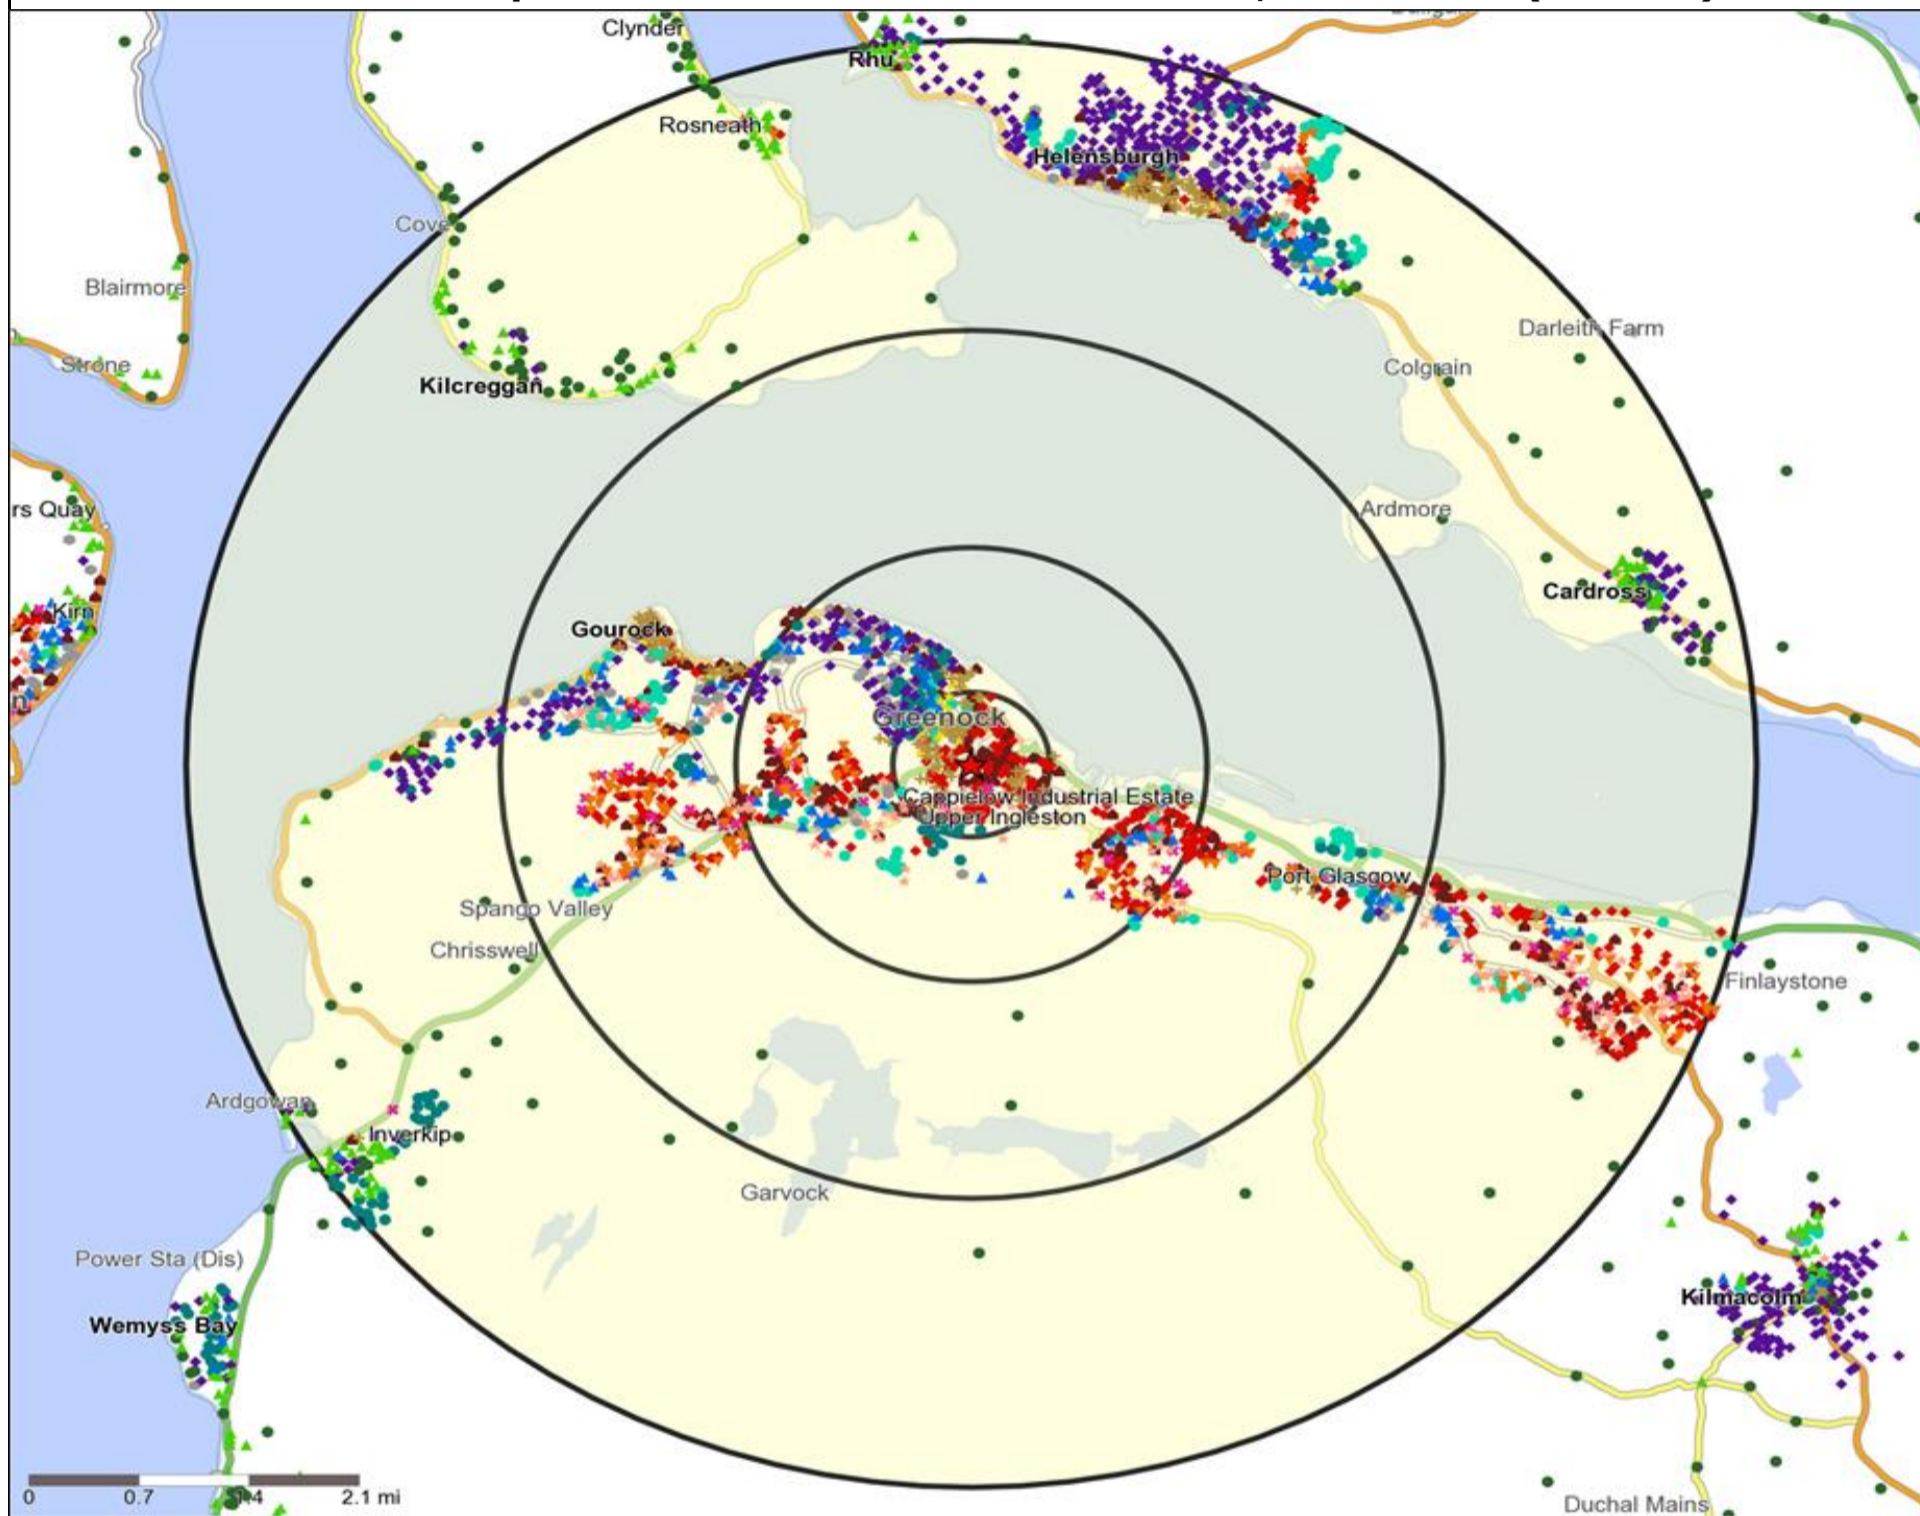

Mosaic UK Map and Data: ARGYLL & SUTHERLAND, GREENOCK (202289)

Copyright Experian Ltd, HERE 2015. Ordnance Survey © Crown copyright 2015

- Location
- A City Prosperity
- D Rural Reality
- H Aspiring Homemakers
- L Vintage Value
- 0.5, 1.5, 3 & 5 Mile Distance
- B Prestige Positions
- E Senior Security
- I Family Basics
- M Modest Traditions
- Rivers, Canals and Lakes
- F Suburban Stability
- J Transient Renters
- N Urban Cohesion
- C Country Living
- G Domestic Success
- K Municipal Challenge
- O Rental Hubs

Mosaic UK Data Table (Residential)

	Count:					Index:				
	0 - 0.5 Miles	0 - 1.5 Miles	0 - 3.0 Miles	0 - 5.0 Miles	15 Min Drivetime	0 - 0.5	0 - 1.5	0 - 3.0	0 - 5.0	15 Min Drivetime
A City Prosperity (18+)	0	0	0	0	0	0	0	0	0	0
B Prestige Positions (18+)	58	1,717	2,709	8,519	3,890	8	90	84	158	88
C Country Living (18+)	0	17	25	1,753	893	0	1	1	34	21
D Rural Reality (18+)	0	1	1	2,419	1,262	0	0	0	47	30
E Senior Security (18+)	129	1,223	1,869	2,801	1,920	16	58	52	47	39
F Suburban Stability (18+)	50	1,132	2,257	3,167	2,693	8	71	83	70	73
G Domestic Success (18+)	527	1,942	2,869	5,383	5,470	63	89	77	87	107
H Aspiring Homemakers (18+)	185	1,385	3,445	5,371	4,110	20	58	85	80	75
I Family Basics (18+)	4	1,020	3,208	4,498	4,231	1	54	100	84	97
J Transient Renters (18+)	132	528	1,144	1,500	1,479	23	35	45	35	42
K Municipal Challenge (18+)	3,568	6,763	10,036	14,149	13,287	609	442	385	325	373
L Vintage Value (18+)	1,928	4,682	7,170	10,174	9,054	307	285	257	218	237
M Modest Traditions (18+)	396	1,851	3,825	6,745	6,291	84	149	182	192	218
N Urban Cohesion (18+)	486	590	773	870	773	93	43	33	22	24
O Rental Hubs (18+)	2,501	3,216	5,000	6,643	5,232	326	160	146	117	112
Adults 18+ estimate 2015	9,964	26,067	44,331	73,992	60,585	100	100	100	100	100