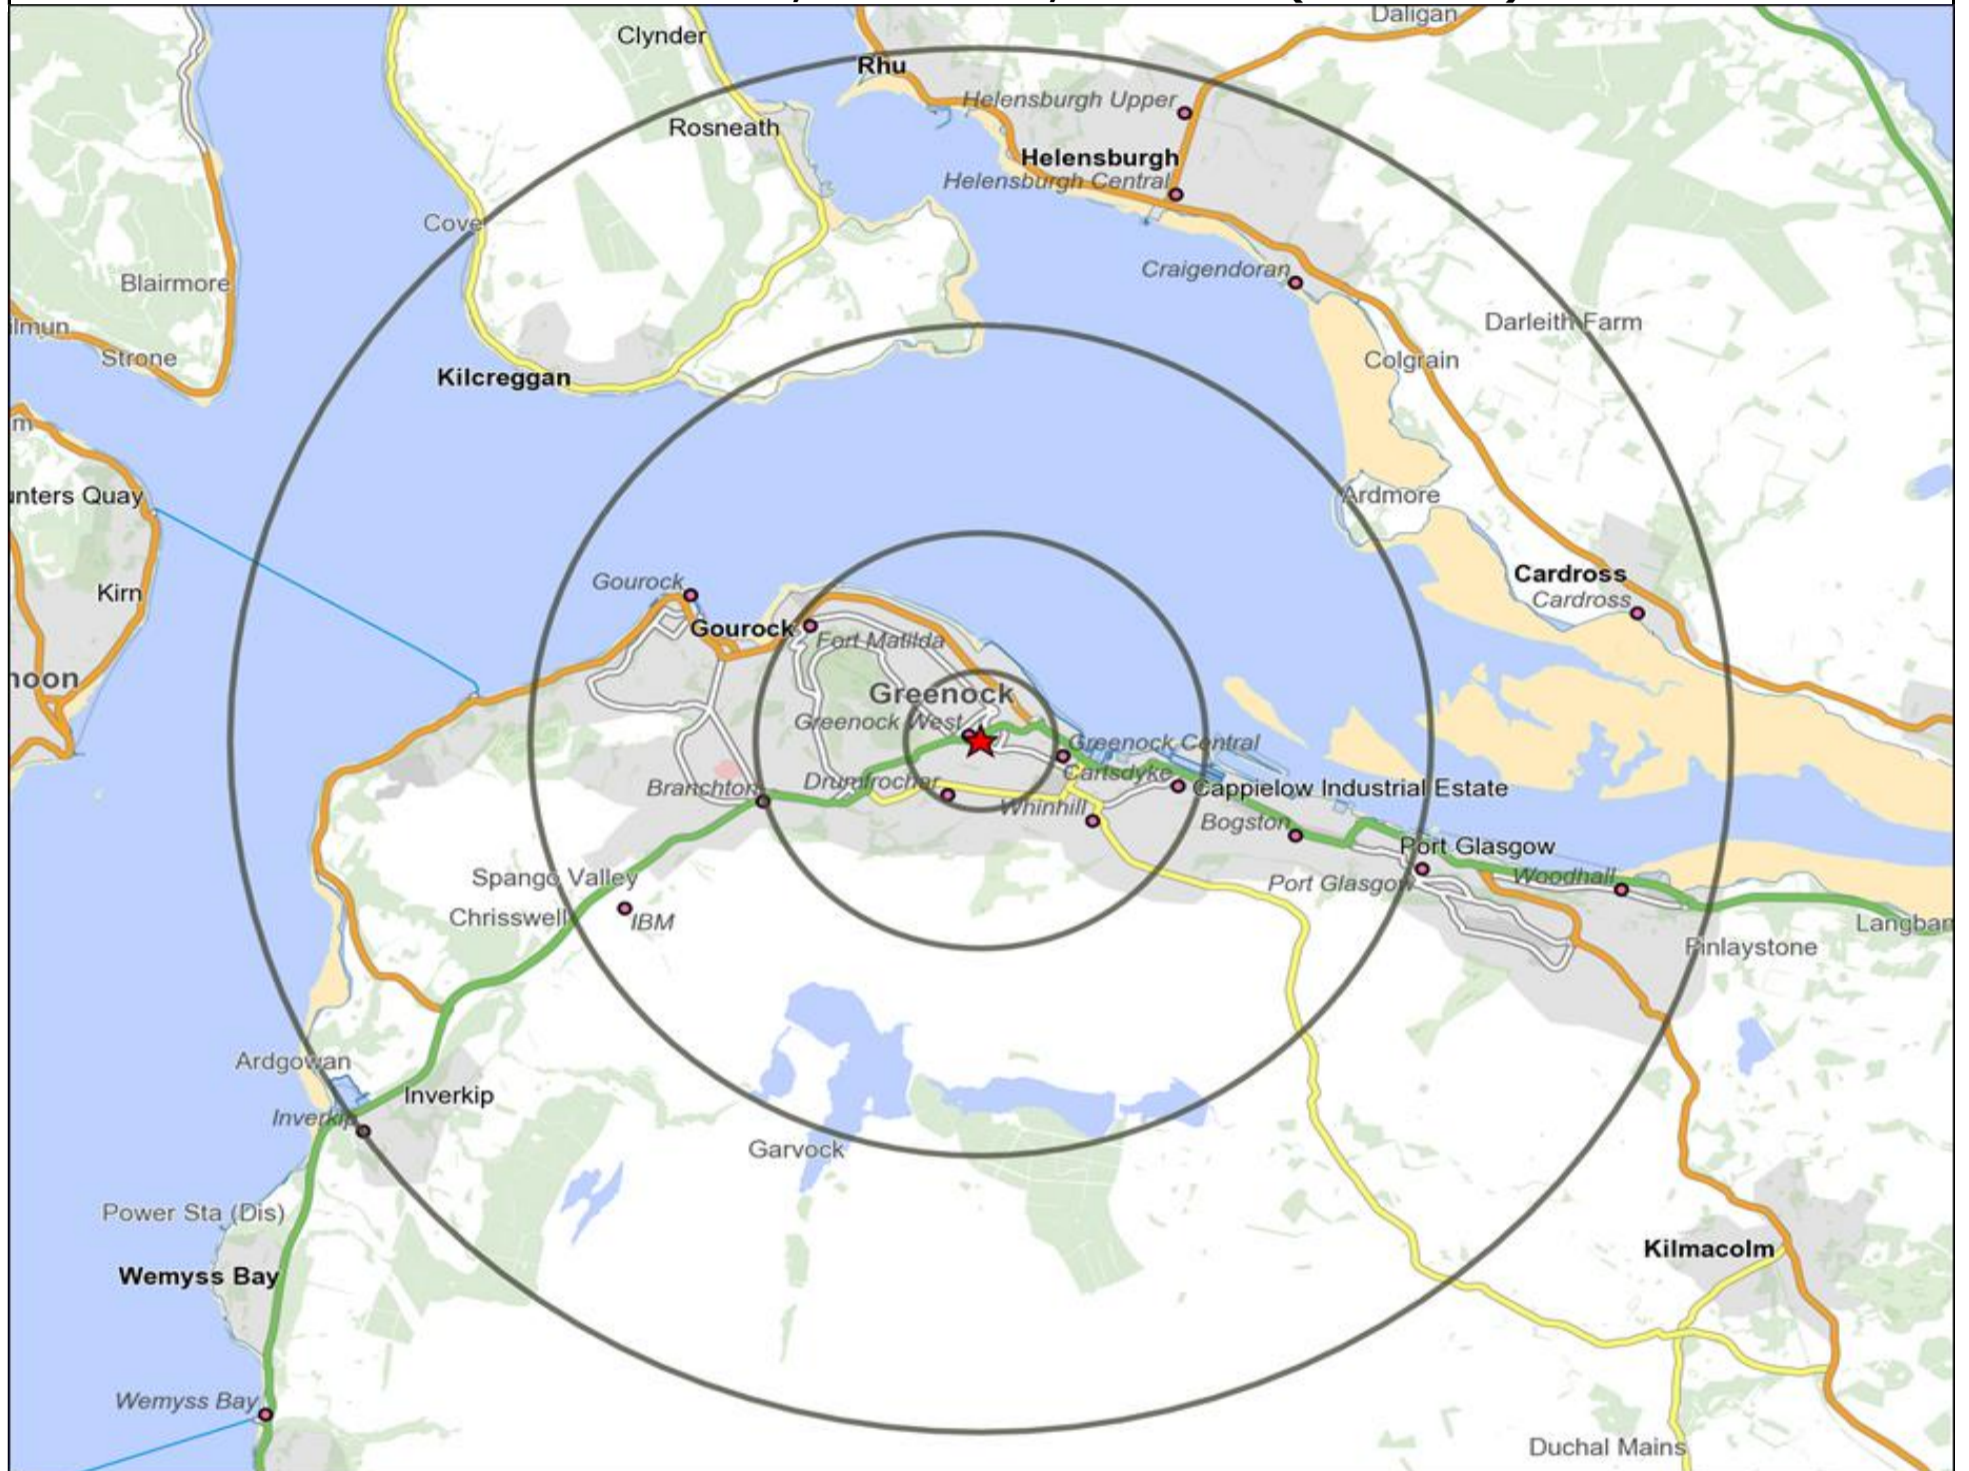

**Customer Profile Report for ARGYLL & SUTHERLAND, GREENOCK (Punch Outlet Number: 202281)
1 BRUCE STREET, GREENOCK, PA15 4LL (PA15 4LL)**

Copyright Experian Ltd, HERE 2015. Ordnance Survey © Crown copyright 2015

★ Location ○ 0.5, 1.5, 3 & 5 Mile Distance

Age Data Table

	Count:					Index:				
	0 - 0.5 Miles	0 - 1.5 Miles	0 - 3.0 Miles	0 - 5.0 Miles	15 Min Drivetime	0 - 0.5 Miles	0 - 1.5 Miles	0 - 3.0 Miles	0 - 5.0 Miles	15 Min Drivetime
0-15	1,537	4,574	8,619	14,966	12,196	70	77	84	87	87
16-17	182	626	1,156	2,066	1,690	67	85	91	97	97
18-24	1,066	2,885	4,933	7,932	6,537	101	101	100	96	96
25-34	1,700	3,904	6,714	10,554	8,851	106	90	90	84	86
35-44	1,261	3,398	6,091	10,278	8,459	85	85	88	89	89
45-54	1,829	5,047	8,736	14,584	12,115	110	113	113	112	114
55-64	1,454	4,092	7,061	12,355	10,141	110	114	115	119	120
65+	2,677	7,109	11,198	18,700	14,894	127	125	114	114	110
Population estimate 2015	11,706	31,635	54,508	91,435	74,883	100	100	100	100	100

Ethnicity - Census 2011

	Count:					%:				
	0 - 0.5 Miles	0 - 1.5 Miles	0 - 3.0 Miles	0 - 5.0 Miles	15 Min Drivetime	0 - 0.5 Miles	0 - 1.5 Miles	0 - 3.0 Miles	0 - 5.0 Miles	15 Min Drivetime
White	11,806	32,015	54,562	91,681	75,033	98%	99%	99%	99%	99%
Mixed / Multiple Ethnic Groups	25	64	121	221	156	0%	0%	0%	0%	0%
Asian / Asian British	133	314	477	825	651	1%	1%	1%	1%	1%
Black / African / Caribbean / Black British	27	53	87	170	120	0%	0%	0%	0%	0%
Other Ethnic Group	8	17	28	73	52	0%	0%	0%	0%	0%
All People (Ethnic Group)	11,999	32,463	55,275	92,970	76,012	100	100	100	100	100