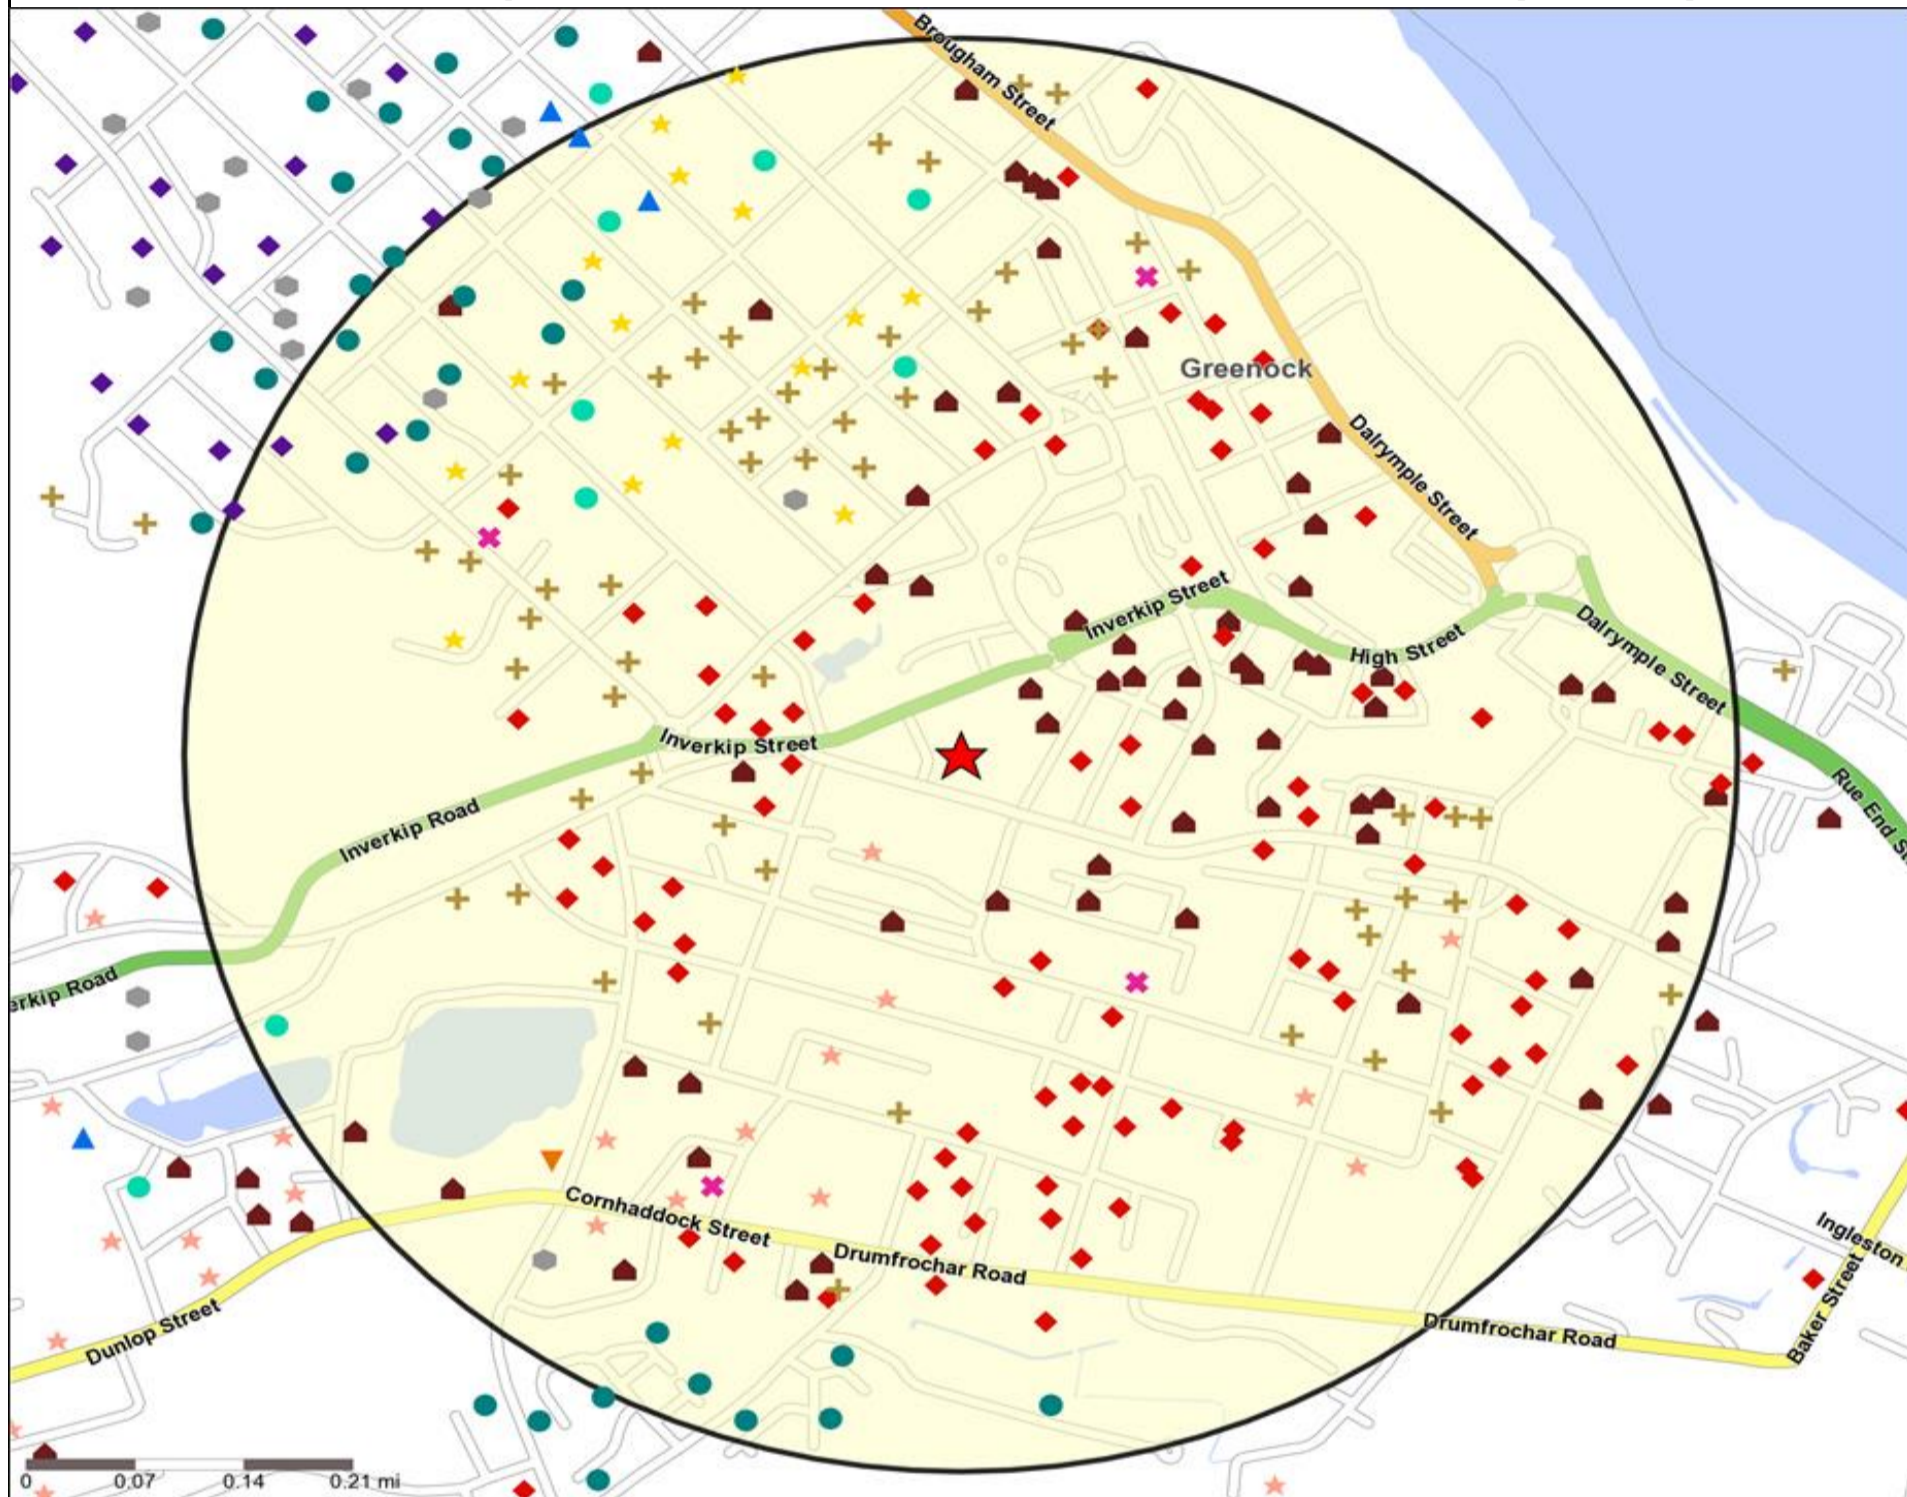

Mosaic UK Map and Data: ARGYLL & SUTHERLAND, GREENOCK (202289)

Copyright Experian Ltd, HERE 2015. Ordnance Survey © Crown copyright 2015

Location	Mosaic UK Groups	D Rural Reality	H Aspiring Homemakers	L Vintage Value
0.5, 1.5, 3 & 5 Mile Distance	A City Prosperity	E Senior Security	I Family Basics	M Modest Traditions
Rivers, Canals and Lakes	B Prestige Positions	F Suburban Stability	J Transient Renters	N Urban Cohesion
	C Country Living	G Domestic Success	K Municipal Challenge	O Rental Hubs

Mosaic UK Data Table (Residential)

	Count:	Index:
	0 - 0.5 Miles	0 - 0.5 Miles
A City Prosperity (18+)	0	0
B Prestige Positions (18+)	58	8
C Country Living (18+)	0	0
D Rural Reality (18+)	0	0
E Senior Security (18+)	129	16
F Suburban Stability (18+)	50	8
G Domestic Success (18+)	527	63
H Aspiring Homemakers (18+)	185	20
I Family Basics (18+)	4	1
J Transient Renters (18+)	132	23
K Municipal Challenge (18+)	3,568	609
L Vintage Value (18+)	1,928	307
M Modest Traditions (18+)	396	84
N Urban Cohesion (18+)	486	93
O Rental Hubs (18+)	2,501	326
Adults 18+ estimate 2015	9,964	100