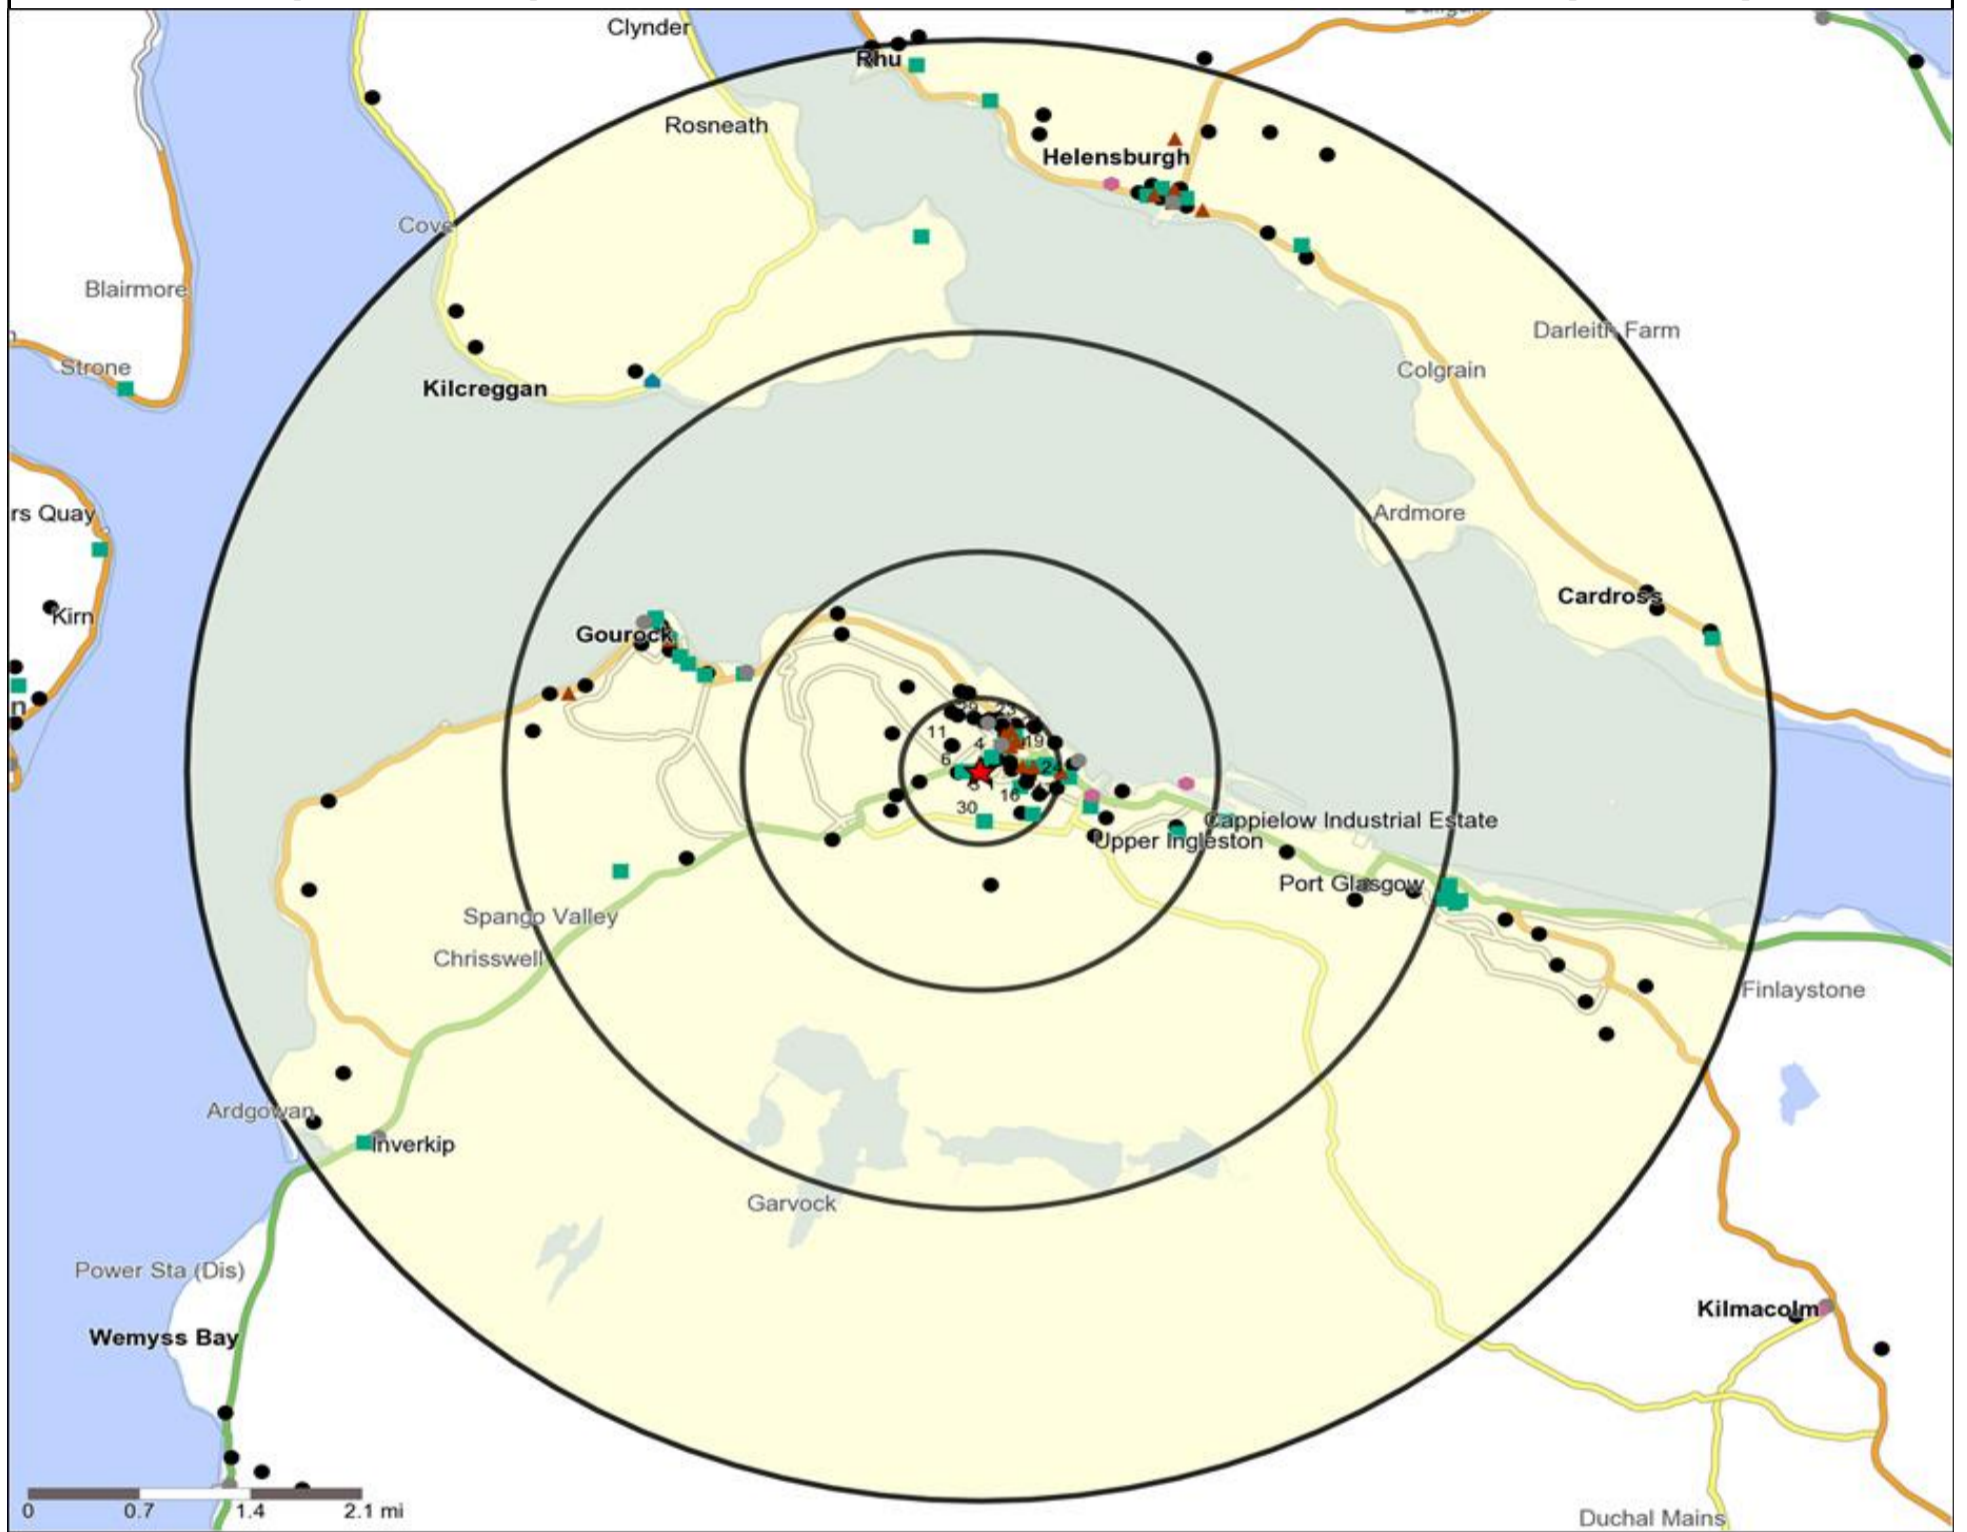

Competition Map and Data: ARGYLL & SUTHERLAND, GREENOCK (202289)

Numbers on competition points relate to the distance ranking in the competition table on page 7. Copyright Experian Ltd, HERE 2015. Ordnance Survey © Crown copyright 2015

- ★ Location
- Branded Food
- ▲ Dry Led
- Café / Wine Bar
- Other
- 0.5, 1.5, 3 & 5 Mile Distance
- ▲ Circuit Bar
- Rural Character
- ~ Rivers, Canals and Lakes
- Community Local

Competition Type Summary Table

Reporting Category	0 - 0.5 Miles	0 - 1.5 Miles	0 - 3.0 Miles	0 - 5.0 Miles
Café / Wine Bar	3	4	6	9
Circuit Bar	6	7	9	14
Community Local	10	13	22	37
Dry Led	0	0	0	2
Branded Food Pub	0	1	2	4
Rural	0	0	0	0
Other	31	48	65	96
Total	50	73	104	162