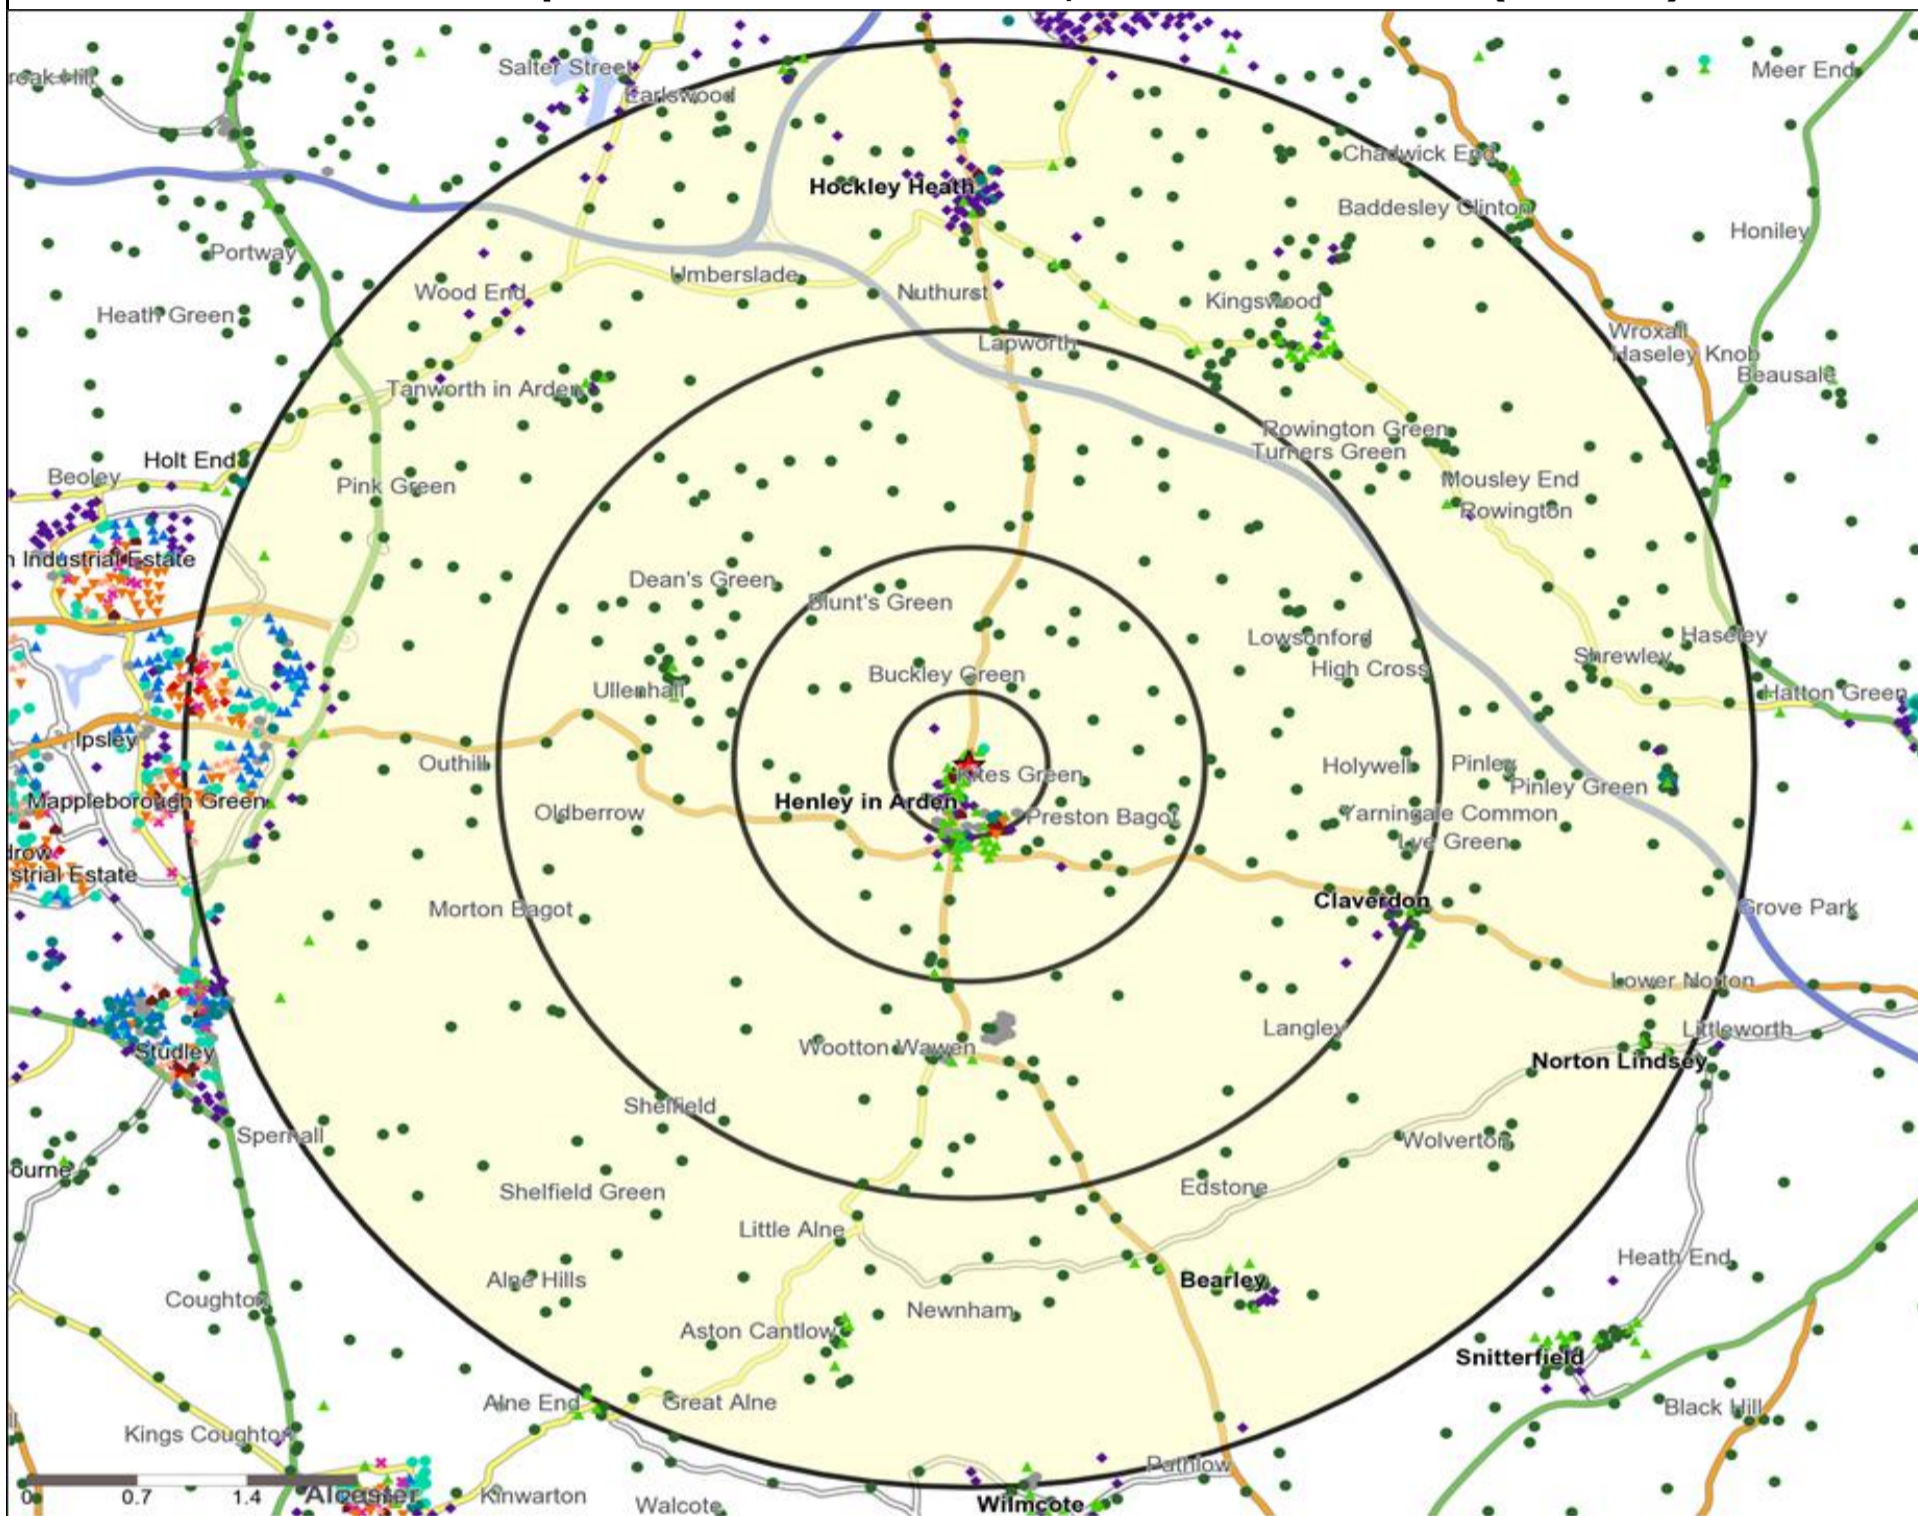

★ Location ○ 0.5, 1.5, 3 & 5 Mile Distance

Age Data Table

	Count:					Index:				
	0 - 0.5 Miles	0 - 1.5 Miles	0 - 3.0 Miles	0 - 5.0 Miles	15 Min Drivetime	0 - 0.5 Miles	0 - 1.5 Miles	0 - 3.0 Miles	0 - 5.0 Miles	15 Min Drivetime
0-15	273	514	984	4,564	16,459	66	73	76	90	99
16-17	40	62	112	544	2,105	79	71	70	87	102
18-24	71	138	235	1,393	5,801	36	41	38	57	72
25-34	166	260	357	2,321	9,798	55	51	38	63	81
35-44	245	422	783	3,312	10,778	88	89	90	97	96
45-54	304	586	1,112	4,397	13,271	98	110	114	115	105
55-64	255	478	1,017	4,313	12,219	103	113	131	141	122
65+	836	1,283	2,290	6,168	18,372	212	190	185	127	115
Population estimate 2015	2,190	3,743	6,890	27,012	88,803	100	100	100	100	100

Mosaic UK Map and Data: BLACK SWAN, HENLEY IN ARDEN (202445)

Copyright Experian Ltd, HERE 2015. Ordnance Survey © Crown copyright 2015

- ★ Location
- 0.5, 1.5, 3 & 5 Mile Distance
- ~ Rivers, Canals and Lakes
- Mosaic UK Groups
- A City Prosperity
- ◆ B Prestige Positions
- C Country Living
- ▲ D Rural Reality
- E Senior Security
- ▲ F Suburban Stability
- G Domestic Success
- H Aspiring Homemakers
- ▼ I Family Basics
- ✕ J Transient Renters
- ◆ K Municipal Challenge
- L Vintage Value
- ★ M Modest Traditions
- ★ N Urban Cohesion
- + O Rental Hubs

- Location
- Branded Food
- Dry Led
- Café / Wine Bar
- Other
- 0.5, 1.5, 3 & 5 Mile Distance
- Circuit Bar
- Rural Character
- Rivers, Canals and Lakes
- Community Local

Competition Type Summary Table