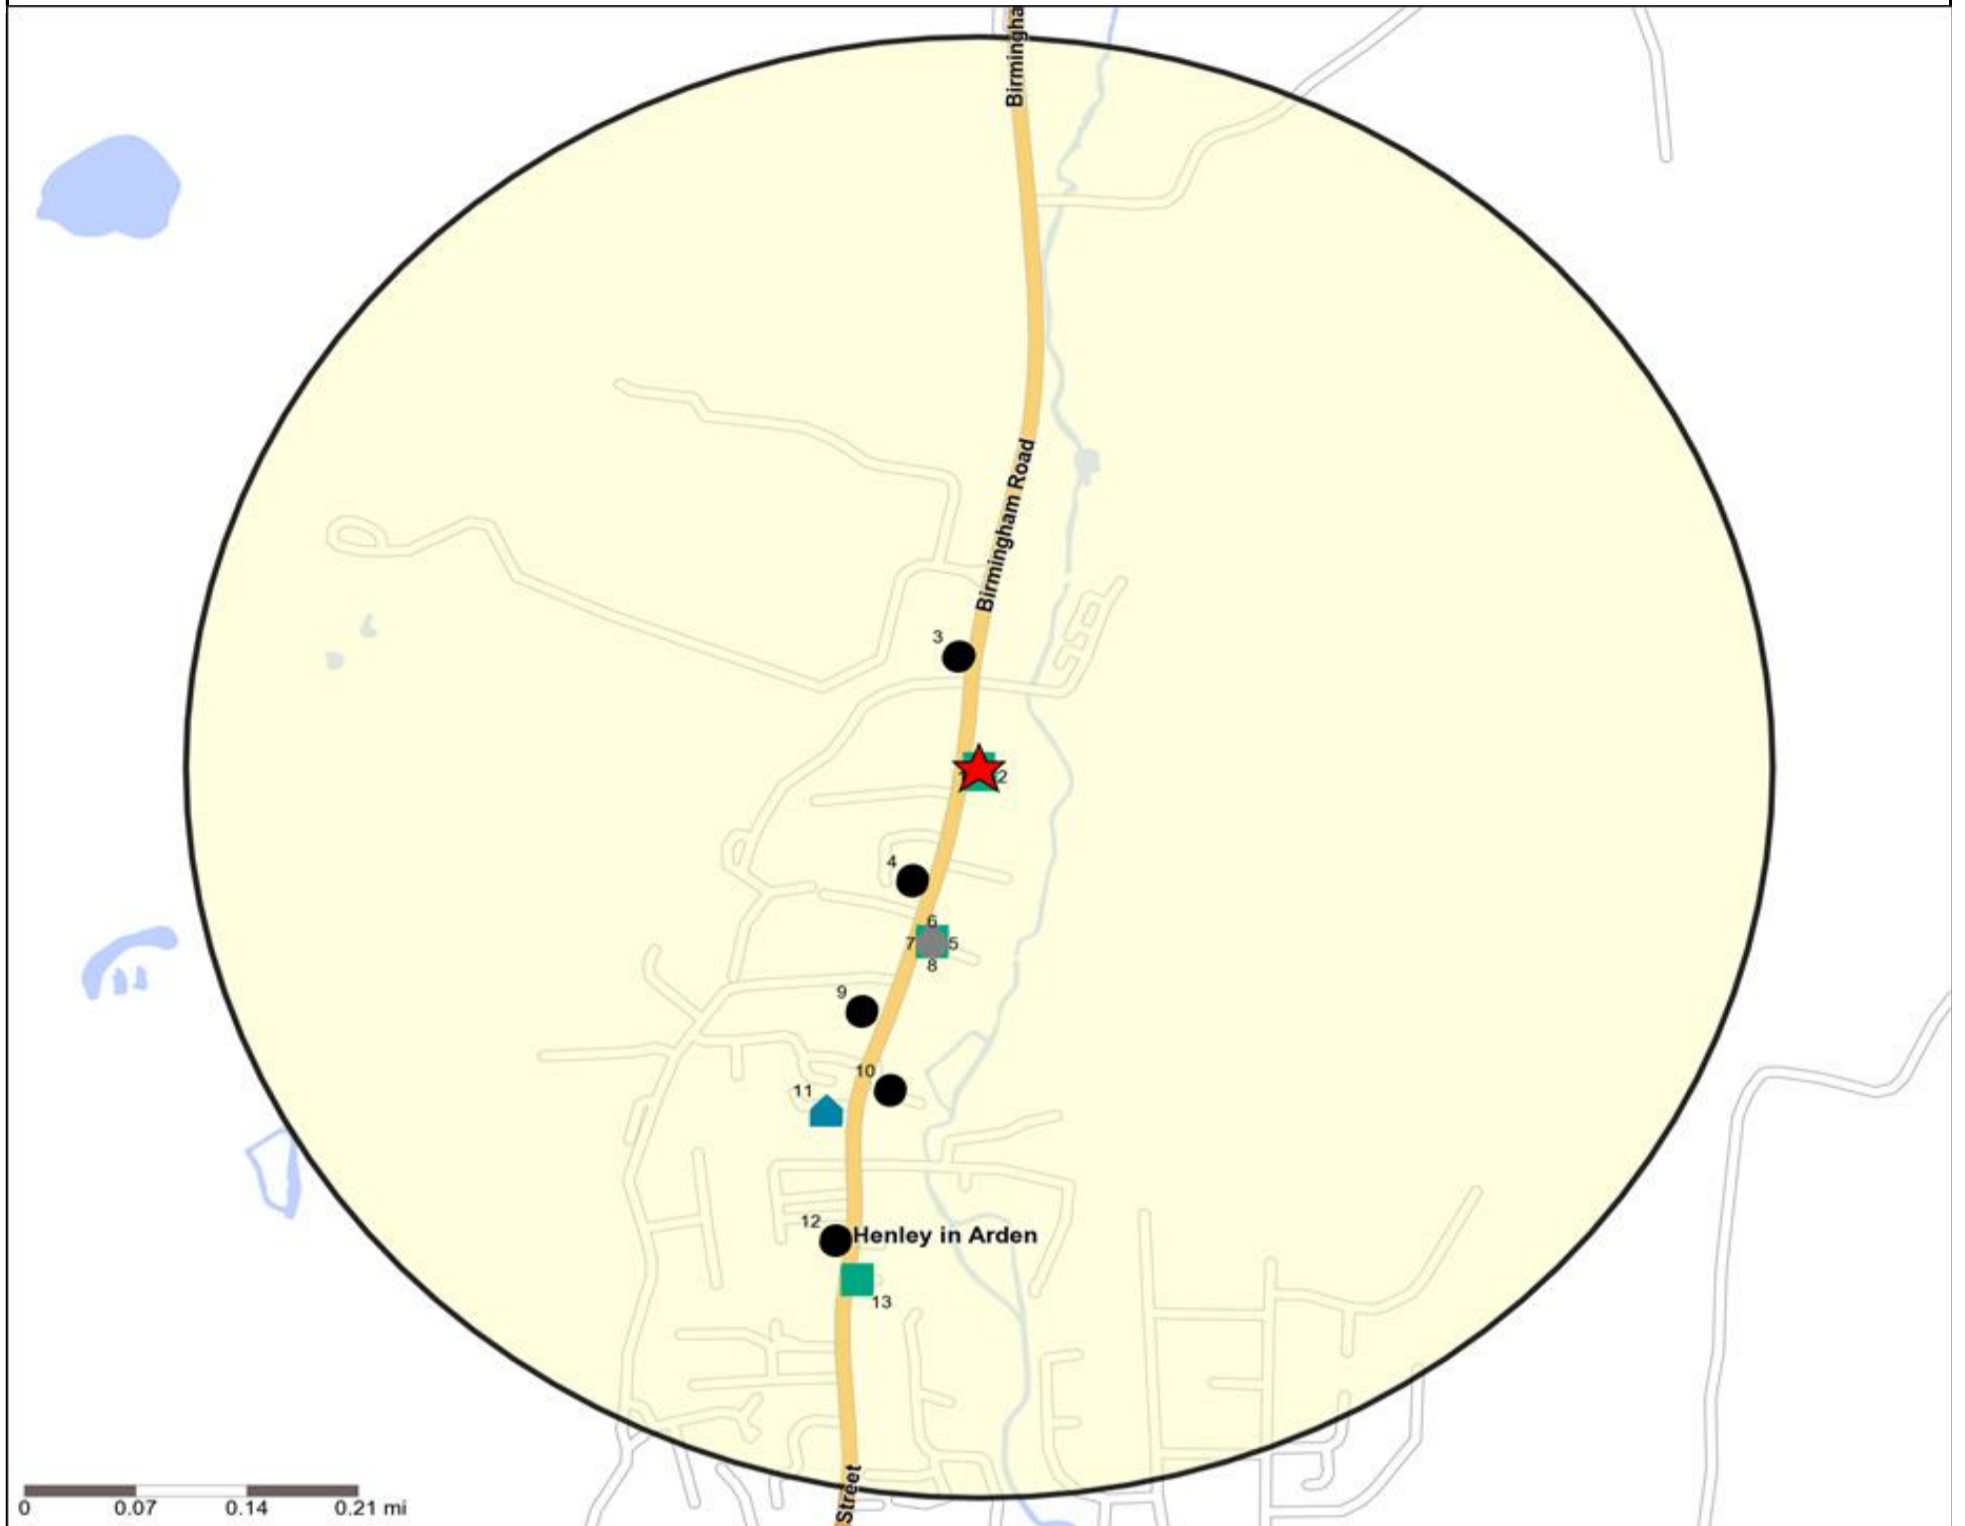

Competition Map and Data: BLACK SWAN, HENLEY IN ARDEN (202445)

Numbers on competition points relate to the distance ranking in the competition table on page 7. Copyright Experian Ltd, HERE 2015. Ordnance Survey © Crown copyright 2015

- Location
- Branded Food
- Dry Led
- Café / Wine Bar
- Other
- 0.5, 1.5, 3 & 5 Mile Distance
- Circuit Bar
- Rural Character
- Rivers, Canals and Lakes
- Community Local

Competition Type Summary Table

Reporting Category	0 - 0.5 Miles
Café / Wine Bar	1
Circuit Bar	0
Community Local	4
Dry Led	1
Branded Food Pub	0
Rural	0
Other	7
Total	13