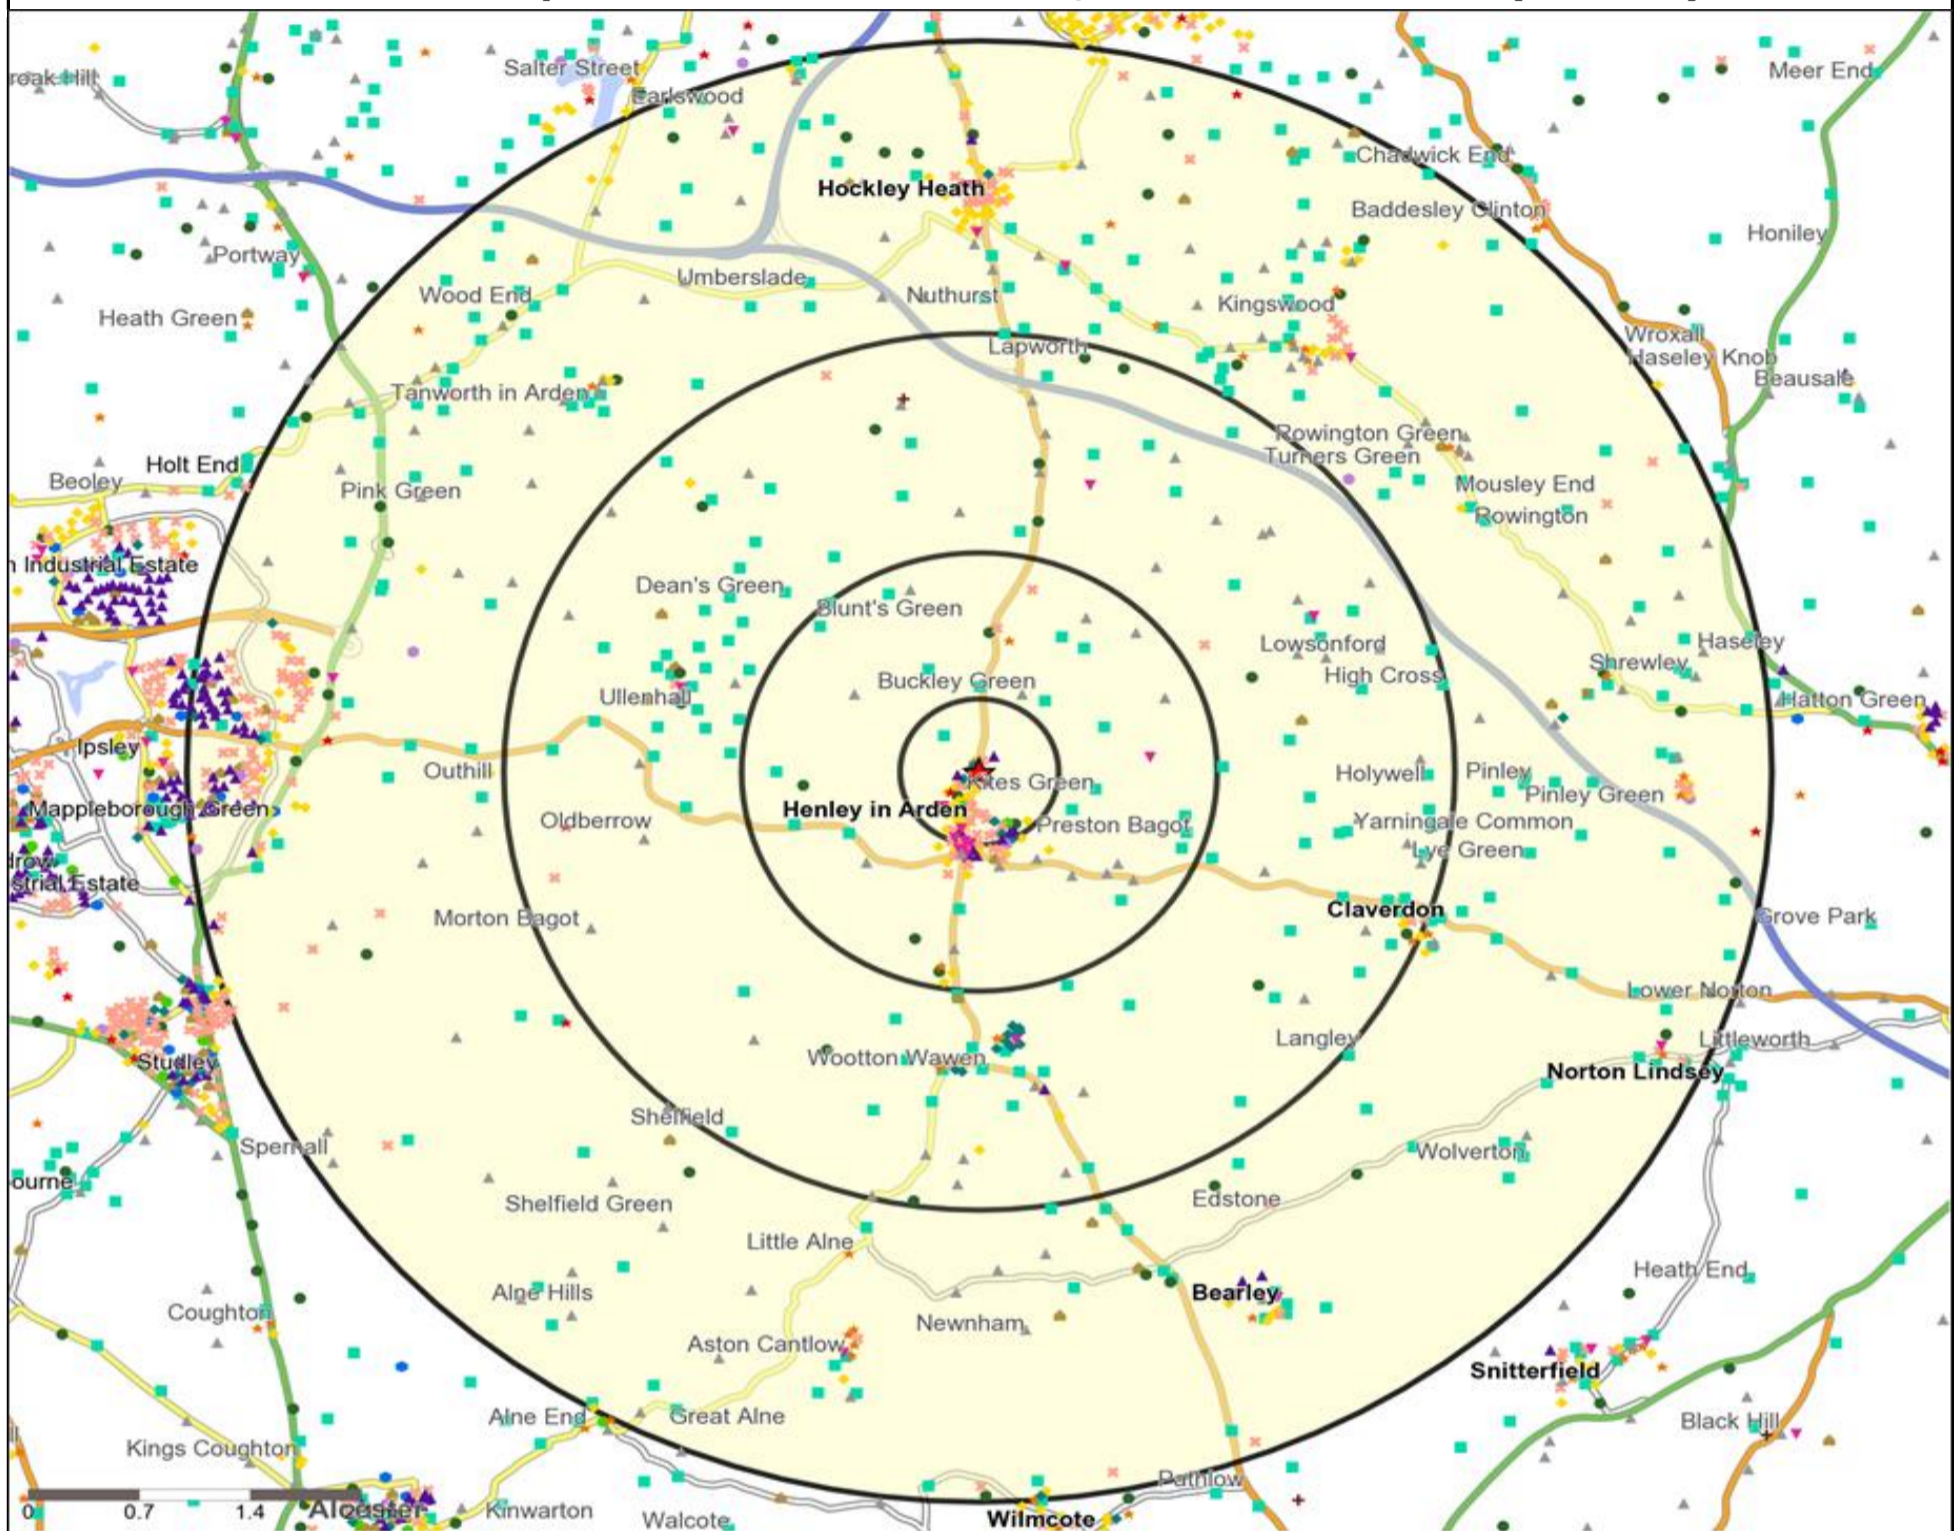

Occasions Map and Data: BLACK SWAN, HENLEY IN ARDEN (202445)

Copyright Experian Ltd, HERE 2015. Ordnance Survey © Crown copyright 2015

- ★ Location
- 0.5, 1.5, 3 & 5 Mile Distance
- ~ Rivers, Canals and Lakes
- **Occasions Types**
  ■ 01 Mine's a Pint
  ◆ 02 Early Doors
  ● 03 Everyday is Friday
- ▲ 04 Weekend Millionaires
  ● 05 Out On The Town
  ▲ 06 Business and Pleasure
  ● 07 Sporting Pints
- 08 Student Social
  ▼ 09 Leisurely Lunch
  ✕ 10 Wining and Dining
  ▲ 11 Household Outing
- ★ 12 Midweek Meal Deal
  ◆ 13 Date Night
  ★ 14 Birthday Treat
  + 15 Pre Show Meal

Occasions Data Table

	Count:					Index:				
	0 - 0.5 Miles	0 - 1.5 Miles	0 - 3.0 Miles	0 - 5.0 Miles	15 Min Drivetime	0 - 0.5	0 - 1.5	0 - 3.0	0 - 5.0	15 Min Drivetime
01 Mine's a Pint	131	262	649	2,203	5,378	99	119	164	141	103
02 Early Doors	146	222	421	1,442	4,657	132	121	127	110	106
03 Everyday is Friday	91	152	252	1,147	3,858	97	97	89	102	103
04 Weekend Millionaires	81	130	175	1,108	4,738	60	57	43	69	88
05 Out On The Town	86	138	198	1,136	4,872	66	63	50	73	94
06 Business and Pleasure	42	120	332	1,187	2,644	62	107	164	148	98
07 Sporting Pints	58	88	104	667	3,339	40	37	24	39	58
08 Student Social	57	110	236	871	2,556	93	108	129	120	105
09 Leisurely Lunch	178	283	510	1,704	5,372	138	132	132	112	105
10 Wining and Dining	193	293	444	1,714	6,301	132	120	101	99	108
11 Household Outing	84	149	283	1,330	4,604	72	77	82	97	100
12 Midweek Meal Deal	67	118	226	903	2,632	103	109	116	117	102
13 Date Night	182	273	418	1,459	5,329	175	158	134	118	129
14 Birthday Treat	142	221	349	1,345	4,641	137	128	112	109	113
15 Pre Show Meal	39	66	125	504	1,662	109	111	117	119	117
Number of Occasions	1,577	2,625	4,722	18,720	62,583	100	100	100	100	100