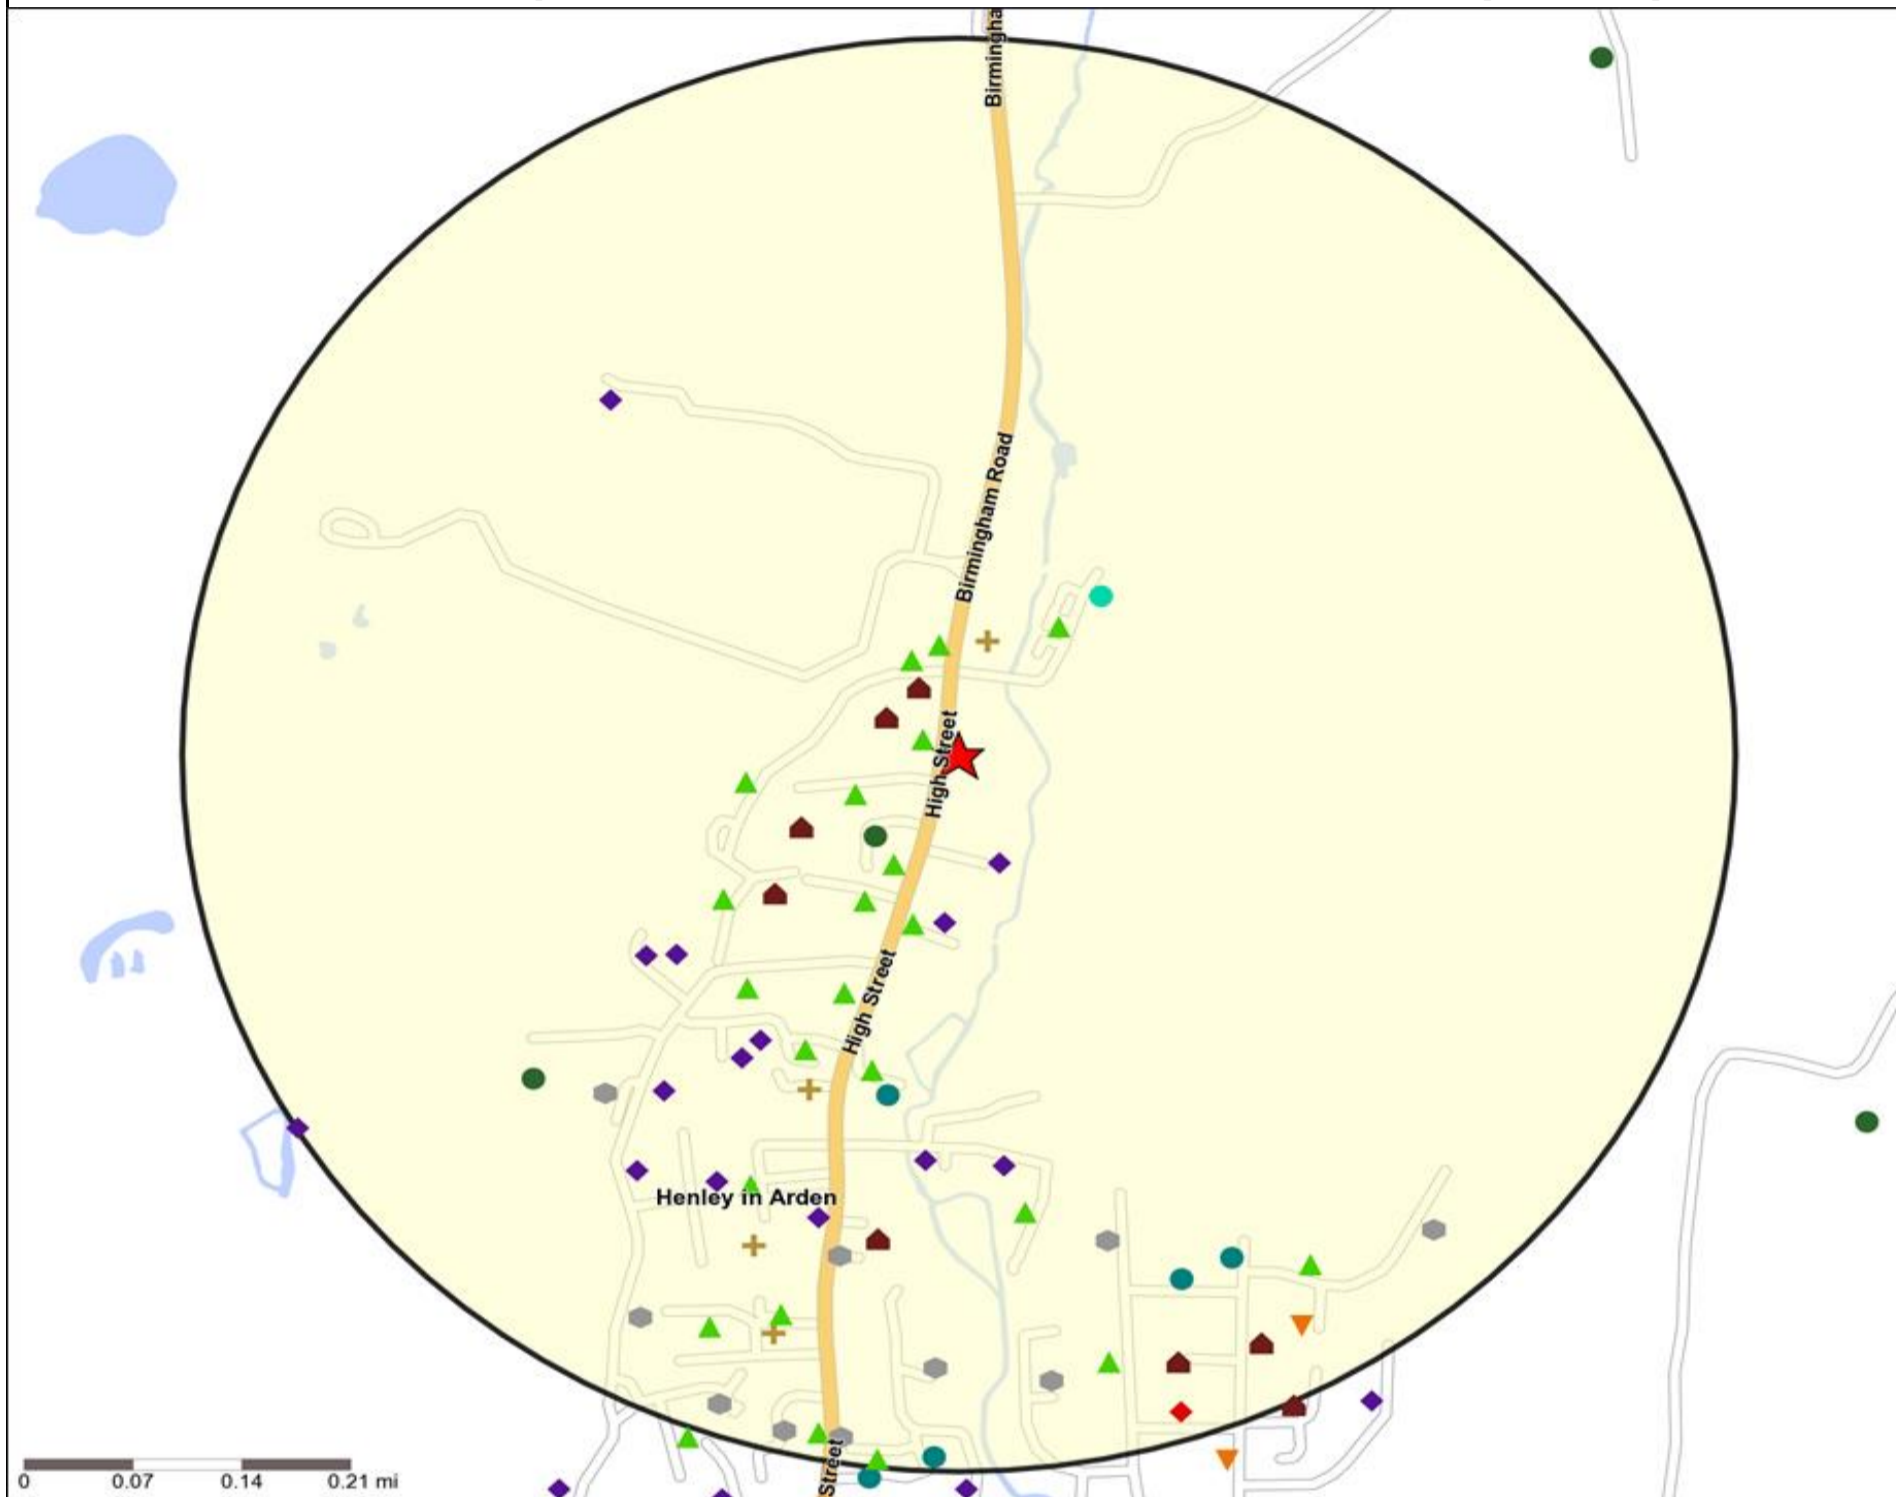

Mosaic UK Map and Data: BLACK SWAN, HENLEY IN ARDEN (202445)

Copyright Experian Ltd, HERE 2015. Ordnance Survey © Crown copyright 2015

- Location
- 0.5, 1.5, 3 & 5 Mile Distance
- Rivers, Canals and Lakes
- **Mosaic UK Groups**
- A City Prosperity
- B Prestige Positions
- C Country Living
- D Rural Reality
- E Senior Security
- F Suburban Stability
- G Domestic Success
- H Aspiring Homemakers
- I Family Basics
- J Transient Renters
- K Municipal Challenge
- L Vintage Value
- M Modest Traditions
- N Urban Cohesion
- O Rental Hubs

Mosaic UK Data Table (Residential)

	Count:	Index:
	0 - 0.5 Miles	0 - 0.5 Miles
A City Prosperity (18+)	0	0
B Prestige Positions (18+)	352	258
C Country Living (18+)	88	68
D Rural Reality (18+)	539	415
E Senior Security (18+)	359	235
F Suburban Stability (18+)	0	0
G Domestic Success (18+)	65	41
H Aspiring Homemakers (18+)	51	30
I Family Basics (18+)	44	33
J Transient Renters (18+)	0	0
K Municipal Challenge (18+)	27	25
L Vintage Value (18+)	289	245
M Modest Traditions (18+)	0	0
N Urban Cohesion (18+)	0	0
O Rental Hubs (18+)	61	42
Adults 18+ estimate 2015	1,875	100