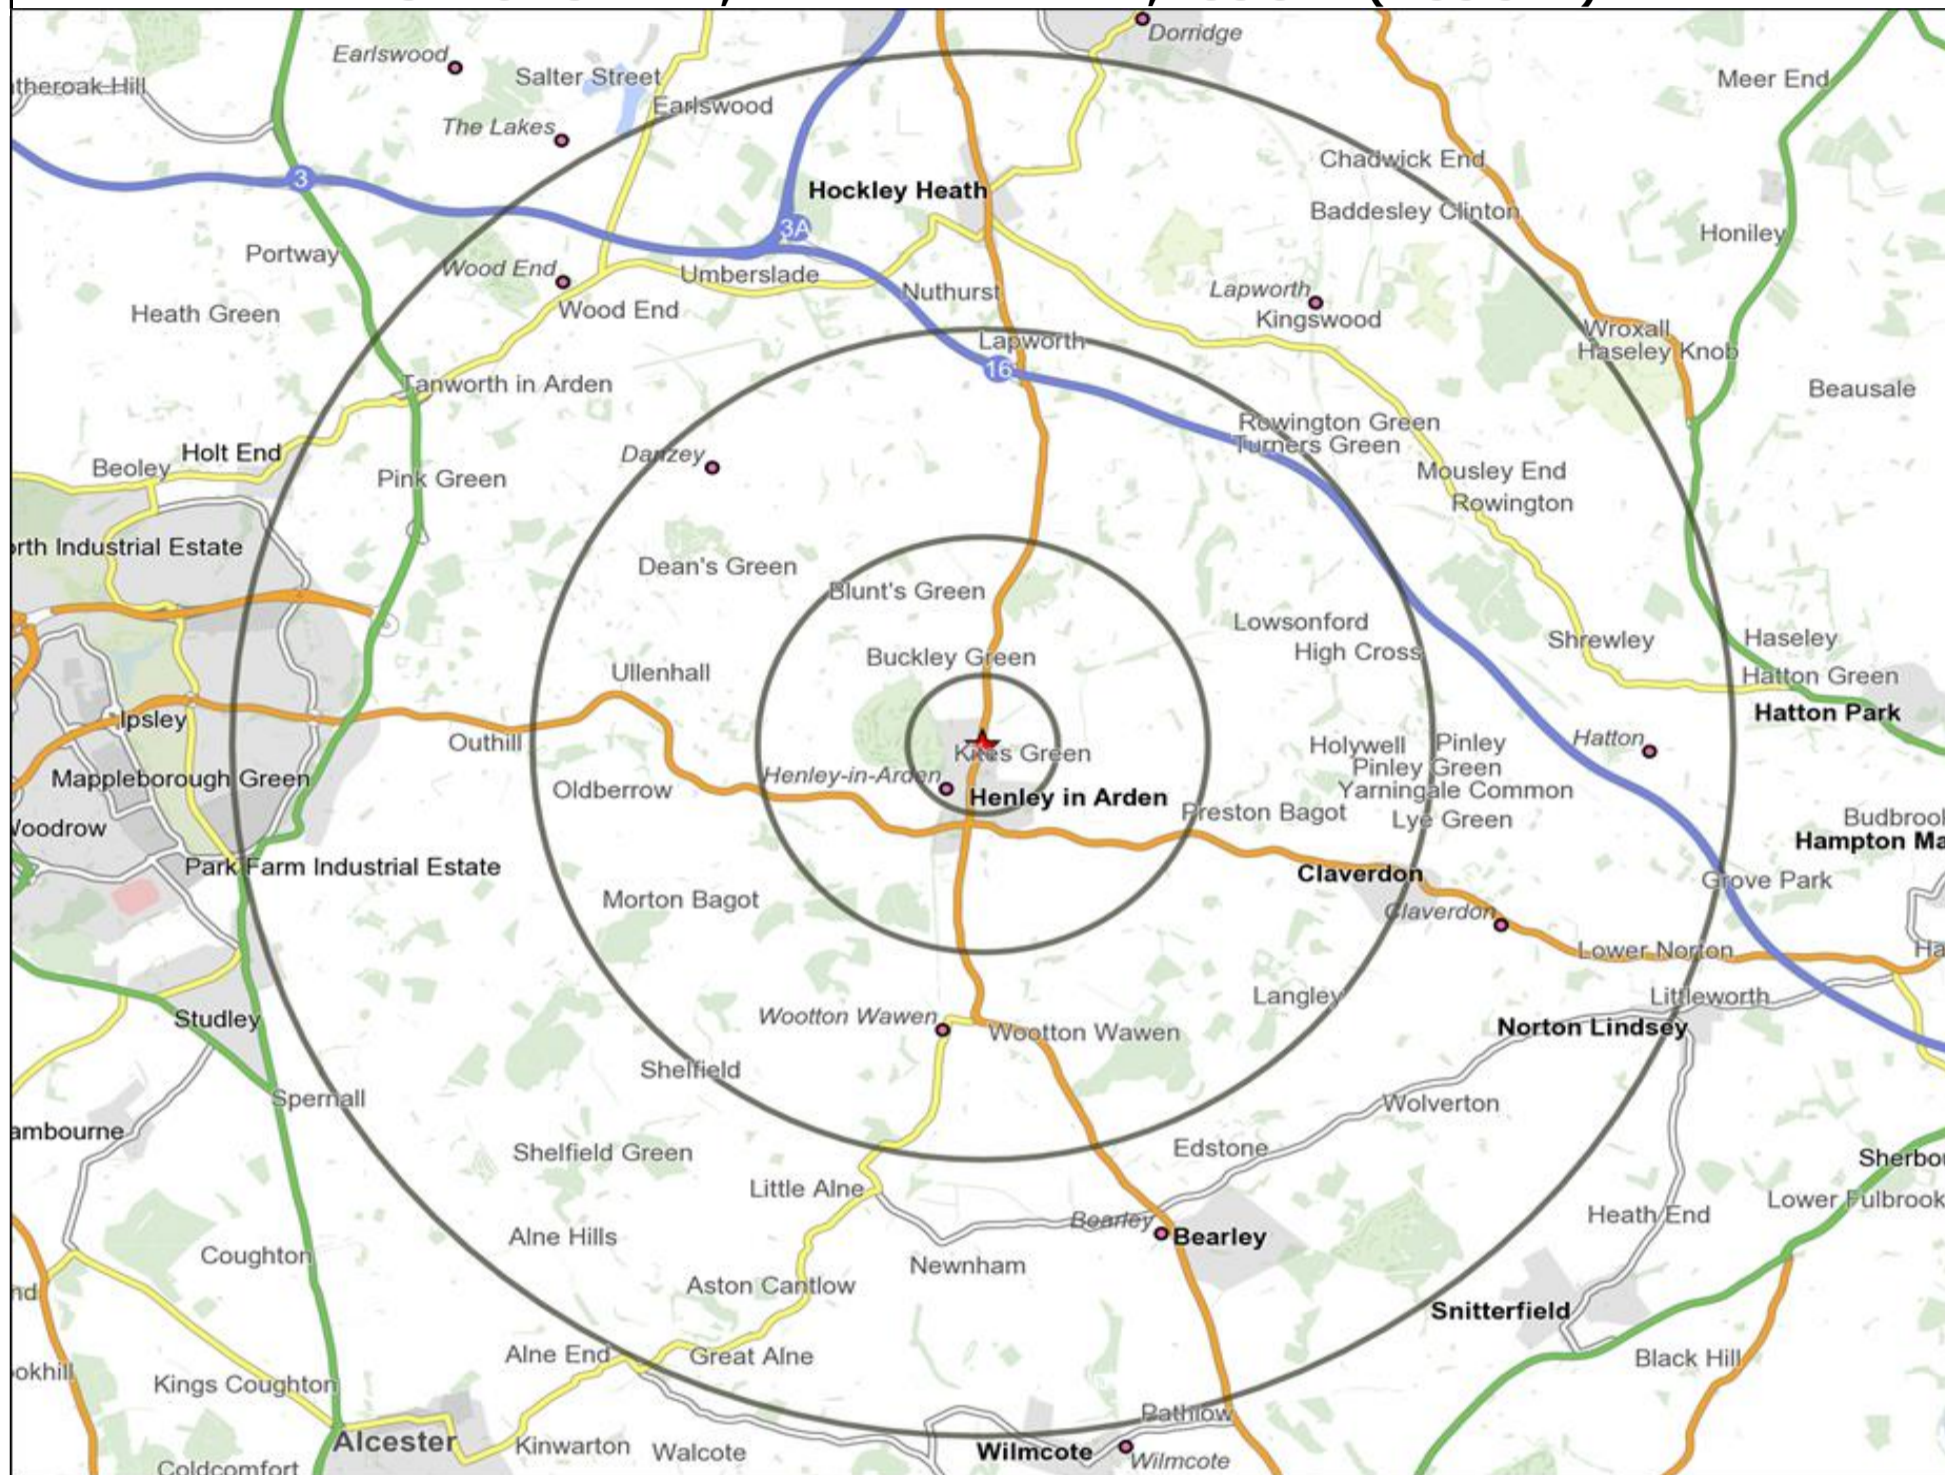

**Customer Profile Report for BLACK SWAN, HENLEY IN ARDEN (Punch Outlet Number: 202445
23 HIGH STREET, HENLEY-IN-ARDEN, B95 5AA (B 95 5AA)**

Copyright Experian Ltd, HERE 2015. Ordnance Survey © Crown copyright 2015

★ Location ○ 0.5, 1.5, 3 & 5 Mile Distance

Age Data Table

	Count:					Index:				
	0 - 0.5 Miles	0 - 1.5 Miles	0 - 3.0 Miles	0 - 5.0 Miles	15 Min Drivetime	0 - 0.5 Miles	0 - 1.5 Miles	0 - 3.0 Miles	0 - 5.0 Miles	15 Min Drivetime
0-15	273	514	984	4,564	16,459	66	73	76	90	99
16-17	40	62	112	544	2,105	79	71	70	87	102
18-24	71	138	235	1,393	5,801	36	41	38	57	72
25-34	166	260	357	2,321	9,798	55	51	38	63	81
35-44	245	422	783	3,312	10,778	88	89	90	97	96
45-54	304	586	1,112	4,397	13,271	98	110	114	115	105
55-64	255	478	1,017	4,313	12,219	103	113	131	141	122
65+	836	1,283	2,290	6,168	18,372	212	190	185	127	115
Population estimate 2015	2,190	3,743	6,890	27,012	88,803	100	100	100	100	100

Ethnicity - Census 2011

	Count:					%:				
	0 - 0.5 Miles	0 - 1.5 Miles	0 - 3.0 Miles	0 - 5.0 Miles	15 Min Drivetime	0 - 0.5 Miles	0 - 1.5 Miles	0 - 3.0 Miles	0 - 5.0 Miles	15 Min Drivetime
White	2,093	3,533	6,532	25,818	81,903	98%	98%	98%	97%	94%
Mixed / Multiple Ethnic Groups	18	23	56	340	1,358	1%	1%	1%	1%	2%
Asian / Asian British	14	21	49	408	3,057	1%	1%	1%	2%	4%
Black / African / Caribbean / Black British	2	3	7	84	542	0%	0%	0%	0%	1%
Other Ethnic Group	8	12	26	69	323	0%	0%	0%	0%	0%
All People (Ethnic Group)	2,135	3,592	6,670	26,719	87,183	100	100	100	100	100