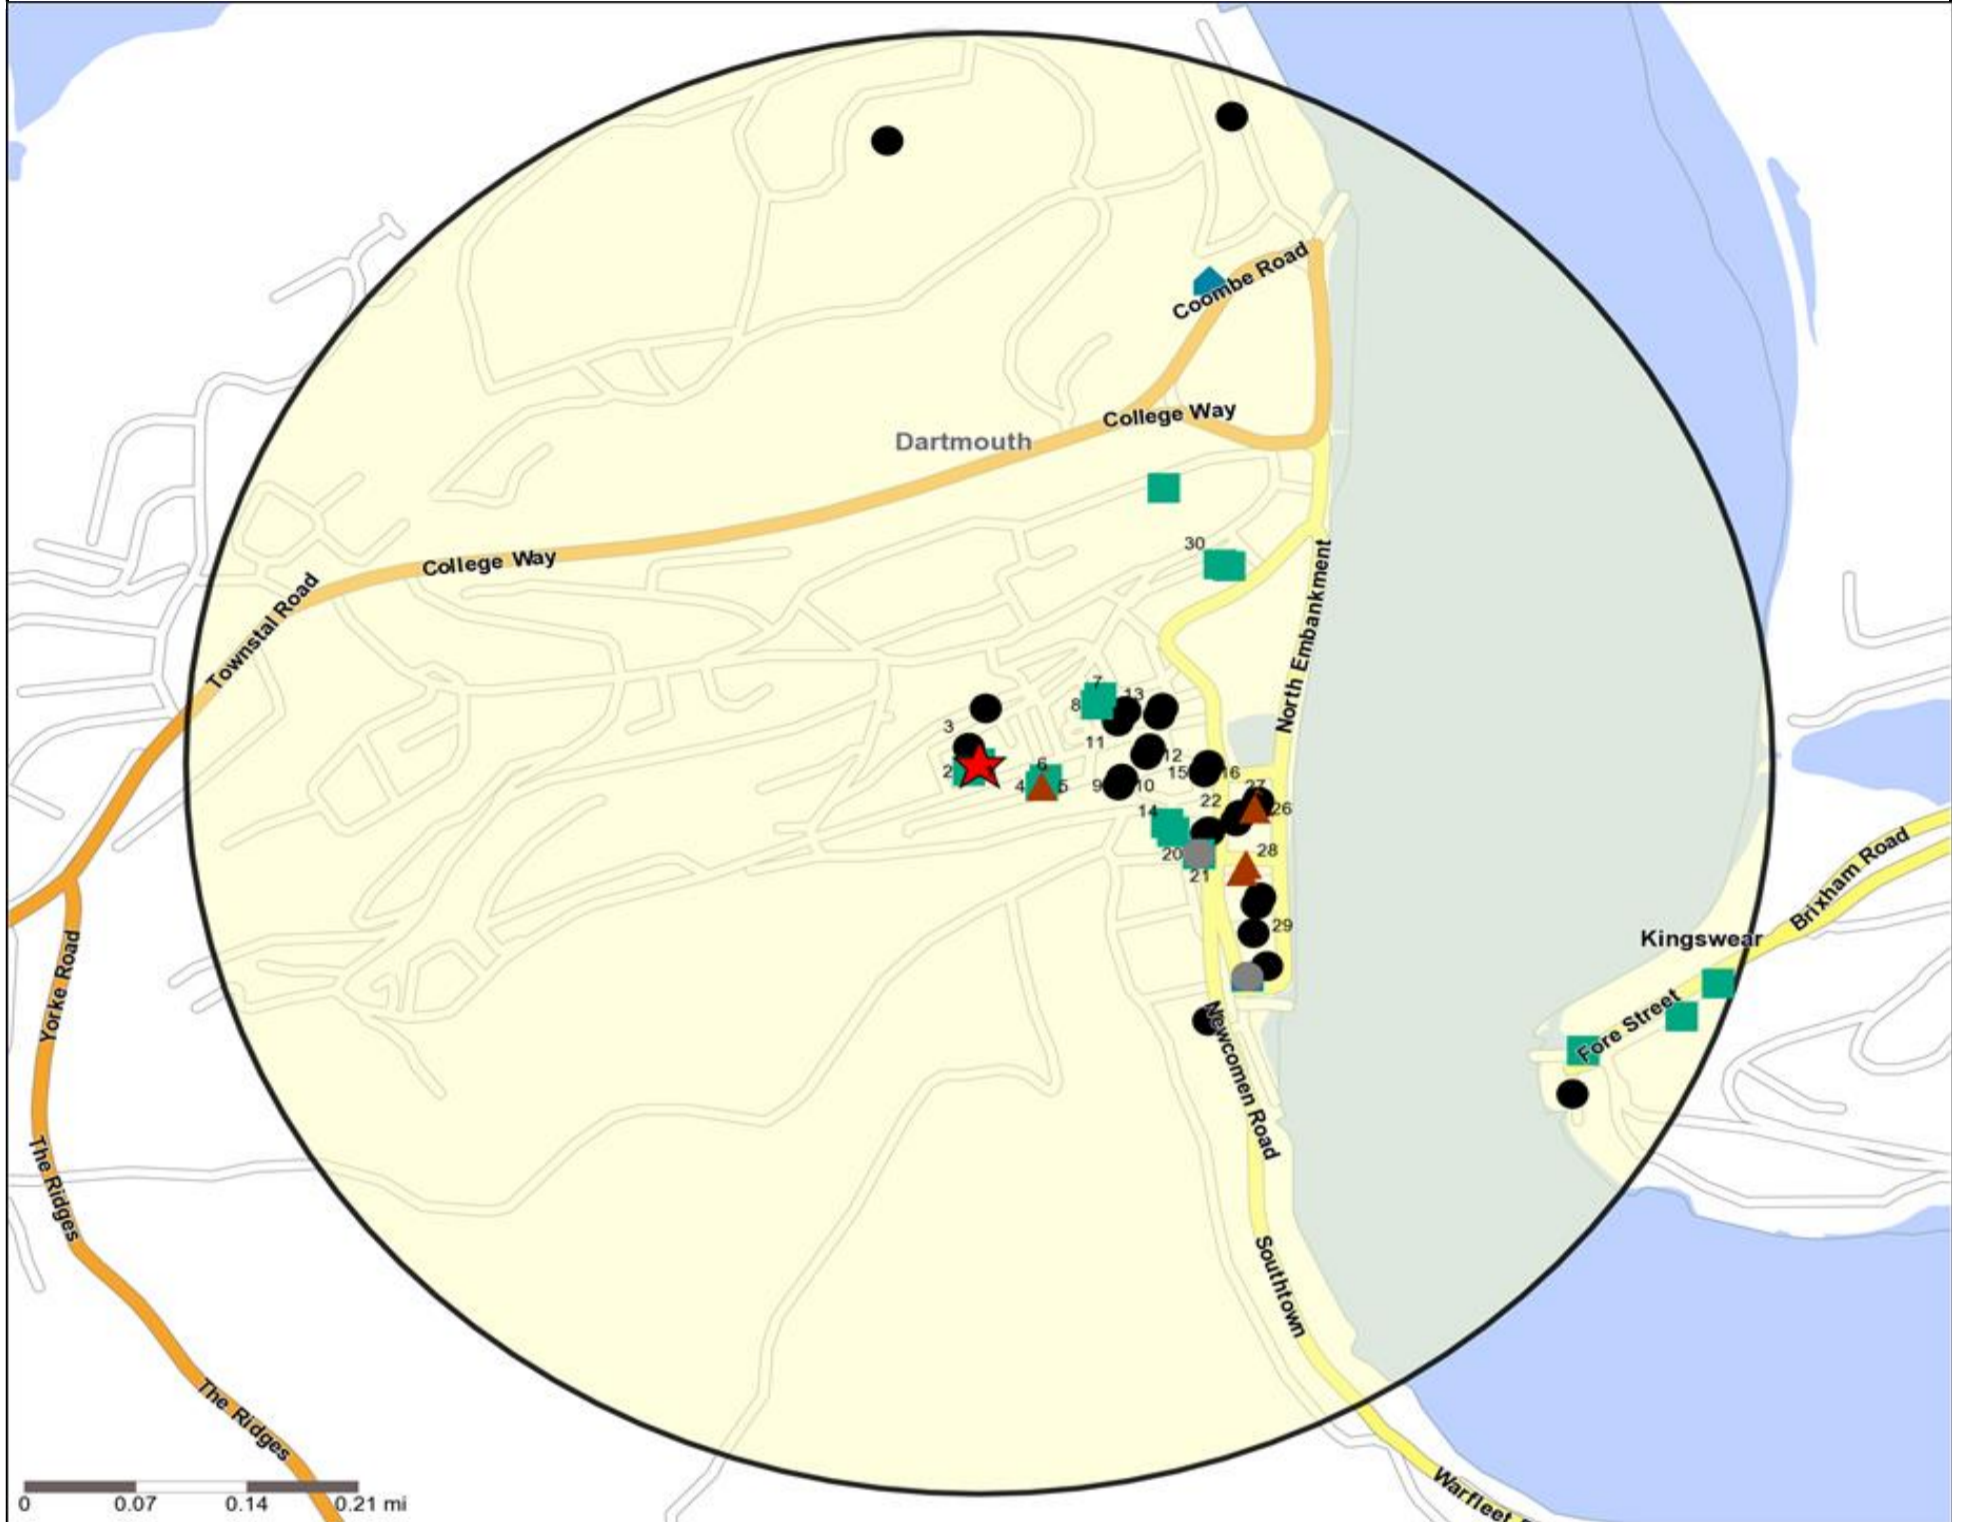

Competition Map and Data: SEALE ARMS, DARTMOUTH (300035)

Numbers on competition points relate to the distance ranking in the competition table on page 7. Copyright Experian Ltd, HERE 2015. Ordnance Survey © Crown copyright 2015

- ★ Location
- Cafe / Wine Bar
- ▲ Dry Led
- 0.5, 1.5, 3 & 5 Mile Distance
- ▲ Circuit Bar
- Other
- ~ Rivers, Canals and Lakes
- Community Local
- Rural Character

Competition Type Summary Table

Reporting Category	0 - 0.5 Miles
Café / Wine Bar	2
Circuit Bar	3
Community Local	9
Dry Led	3
Branded Food Pub	0
Rural	0
Other	28
Total	45