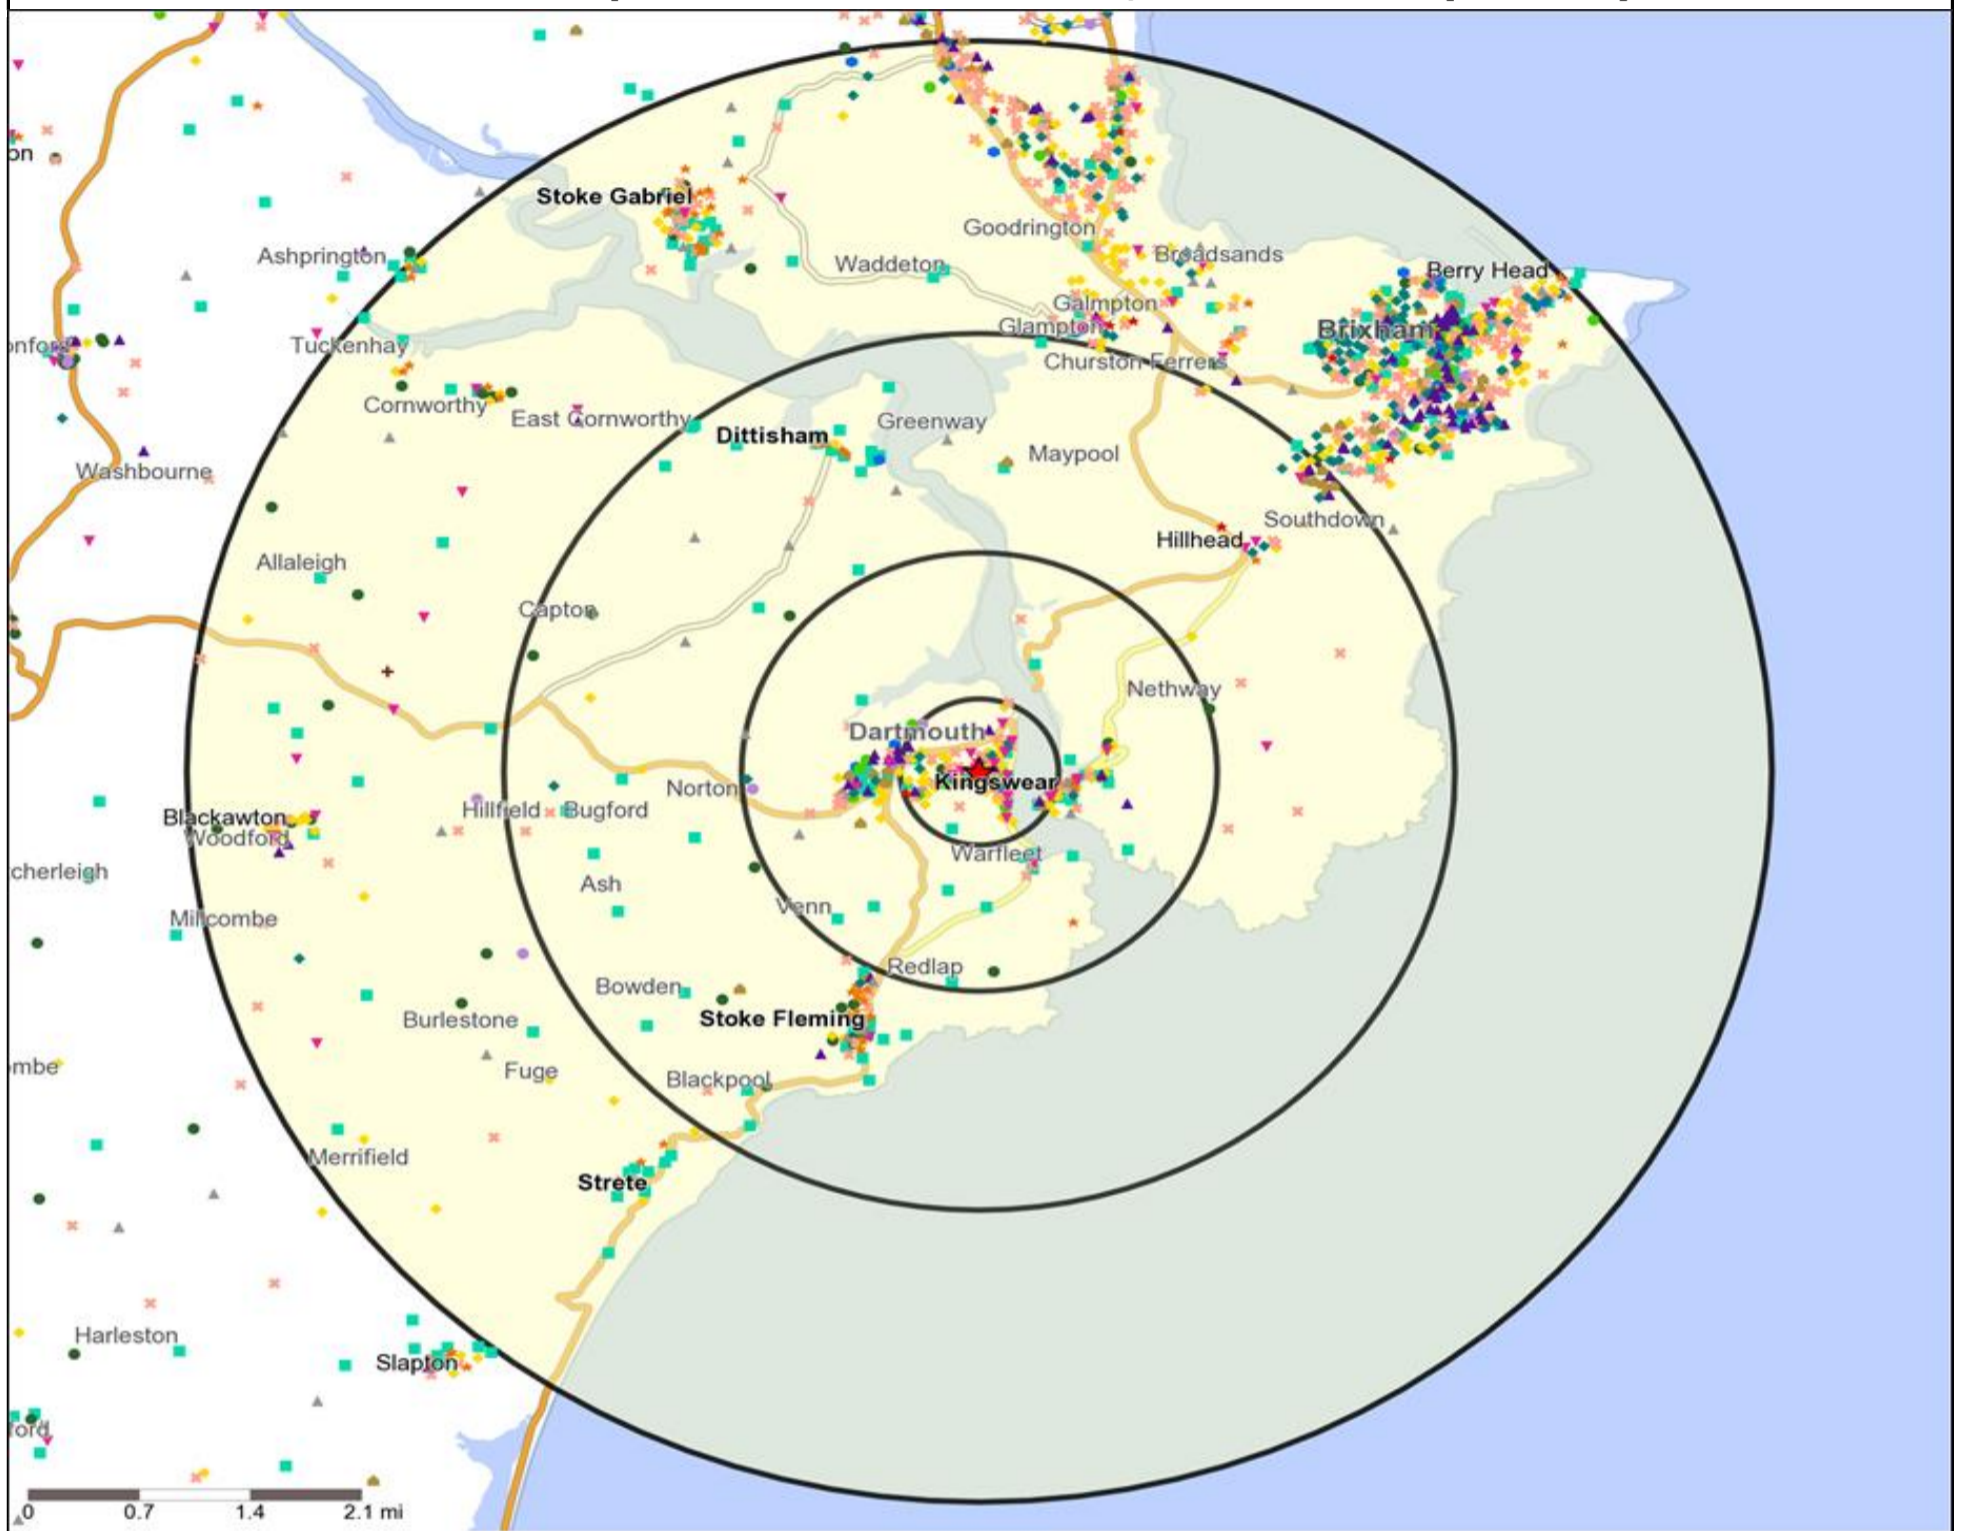

Mosaic UK Map and Data: SEALE ARMS, DARTMOUTH (300035)

Copyright Experian Ltd, HERE 2015. Ordnance Survey © Crown copyright 2015

- | | | | | |
|-------------------------------|-------------------------|----------------------|-----------------------|---------------------|
| Location | Mosaic UK Groups | D Rural Reality | H Aspiring Homemakers | L Vintage Value |
| 0.5, 1.5, 3 & 5 Mile Distance | A City Prosperity | E Senior Security | I Family Basics | M Modest Traditions |
| Rivers, Canals and Lakes | B Prestige Positions | F Suburban Stability | J Transient Renters | N Urban Cohesion |
| | C Country Living | G Domestic Success | K Municipal Challenge | O Rental Hubs |

Mosaic UK Data Table (Residential)

	Count:	Index:
	0 - 0.5 Miles	0 - 0.5 Miles
A City Prosperity (18+)	17	13
B Prestige Positions (18+)	338	149
C Country Living (18+)	84	39
D Rural Reality (18+)	258	119
E Senior Security (18+)	753	297
F Suburban Stability (18+)	141	74
G Domestic Success (18+)	376	144
H Aspiring Homemakers (18+)	174	61
I Family Basics (18+)	17	8
J Transient Renters (18+)	48	27
K Municipal Challenge (18+)	0	0
L Vintage Value (18+)	496	253
M Modest Traditions (18+)	0	0
N Urban Cohesion (18+)	12	7
O Rental Hubs (18+)	402	167
Adults 18+ estimate 2015	3,116	100

Occasions Map and Data: SEALE ARMS, DARTMOUTH (300035)

Copyright Experian Ltd, HERE 2015. Ordnance Survey © Crown copyright 2015

- ★ Location
- 0.5, 1.5, 3 & 5 Mile Distance
- ~ Rivers, Canals and Lakes
- Occasions Types
- 01 Mine's a Pint
- ◆ 02 Early Doors
- 03 Everyday is Friday
- ▲ 04 Weekend Millionaires
- 05 Out On The Town
- ▲ 06 Business and Pleasure
- 07 Sporting Pints
- 08 Student Social
- ▼ 09 Leisurely Lunch
- 10 Wining and Dining
- ▲ 11 Household Outing
- ★ 12 Midweek Meal Deal
- ◆ 13 Date Night
- ★ 14 Birthday Treat
- + 15 Pre Show Meal