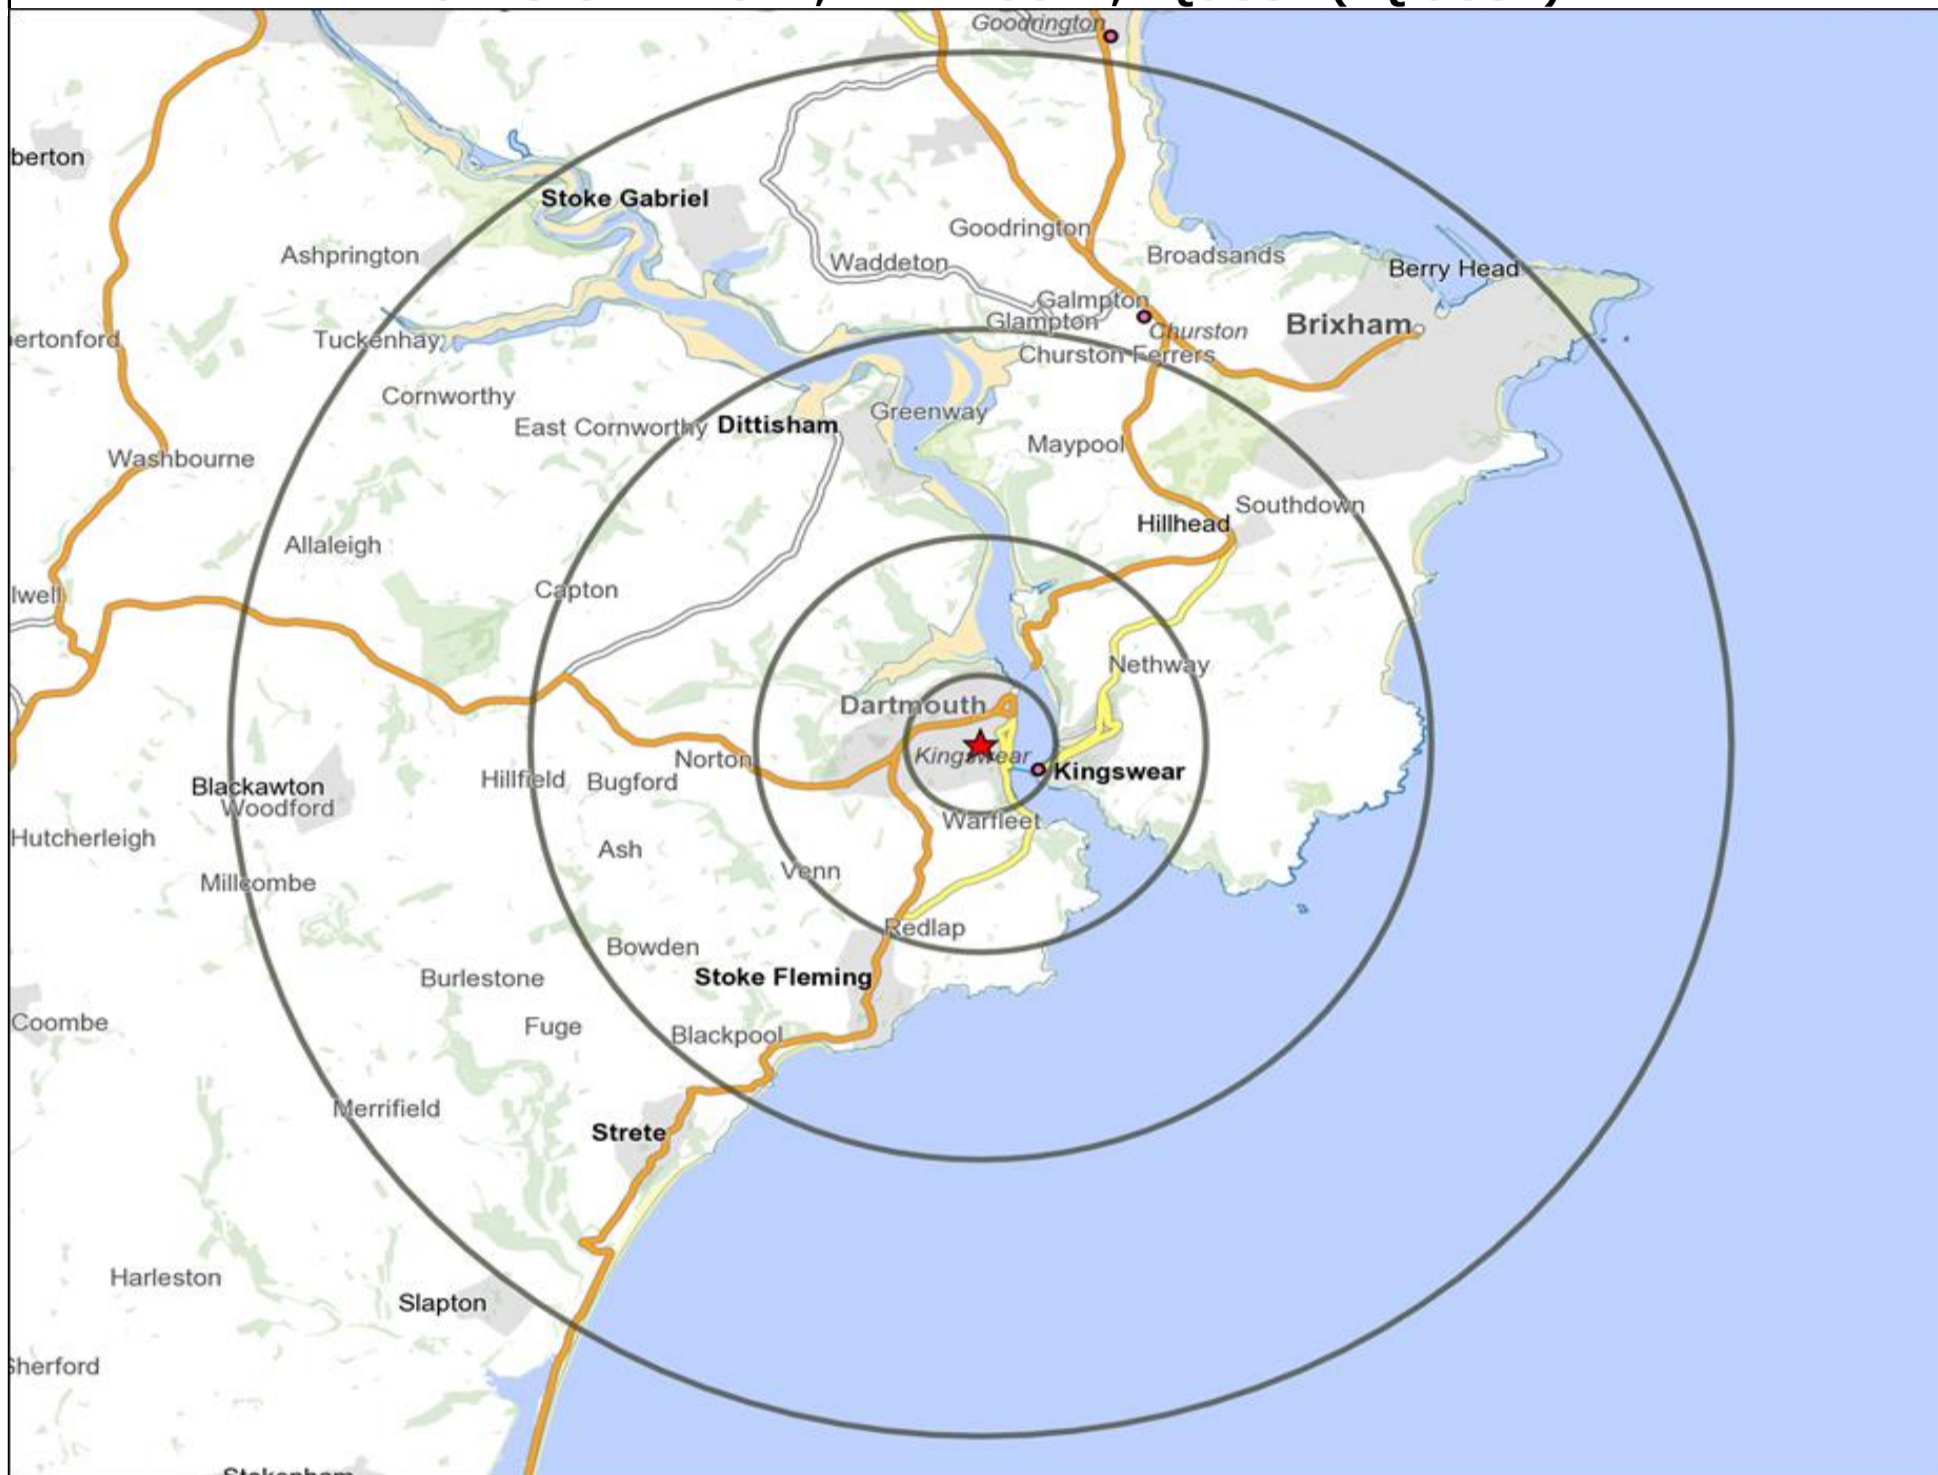

**Customer Profile Report for SEALE ARMS, DARTMOUTH (Punch Outlet Number: 300035)
10 VICTORIA ROAD, DARTMOUTH, TQ6 9SA (TQ 6 9SA)**

Copyright Experian Ltd, HERE 2015. Ordnance Survey © Crown copyright 2015

★ Location   ○ 0.5, 1.5, 3 & 5 Mile Distance

Age Data Table

	Count:					Index:				
	0 - 0.5 Miles	0 - 1.5 Miles	0 - 3.0 Miles	0 - 5.0 Miles	15 Min Drivetime	0 - 0.5 Miles	0 - 1.5 Miles	0 - 3.0 Miles	0 - 5.0 Miles	15 Min Drivetime
0-15	235	774	1,136	5,368	4,941	35	60	62	71	71
16-17	37	114	156	749	704	44	72	69	81	82
18-24	302	563	696	2,437	2,348	93	91	79	67	70
25-34	263	602	763	2,725	2,589	54	64	58	50	51
35-44	311	606	819	3,470	3,214	68	70	67	68	69
45-54	451	866	1,273	5,804	5,355	89	89	93	102	102
55-64	614	1,137	1,652	6,304	5,799	152	147	151	139	139
65+	1,370	2,167	3,193	13,147	11,986	212	176	183	182	180
Population estimate 2015	3,583	6,829	9,688	40,004	36,936	100	100	100	100	100

Ethnicity - Census 2011

	Count:					%:				
	0 - 0.5 Miles	0 - 1.5 Miles	0 - 3.0 Miles	0 - 5.0 Miles	15 Min Drivetime	0 - 0.5 Miles	0 - 1.5 Miles	0 - 3.0 Miles	0 - 5.0 Miles	15 Min Drivetime
White	3,102	6,193	8,894	37,981	35,141	97%	98%	98%	99%	99%
Mixed / Multiple Ethnic Groups	23	35	49	246	240	1%	1%	1%	1%	1%
Asian / Asian British	28	40	50	184	166	1%	1%	1%	0%	0%
Black / African / Caribbean / Black British	14	18	20	38	36	0%	0%	0%	0%	0%
Other Ethnic Group	33	47	48	71	70	1%	1%	1%	0%	0%
All People (Ethnic Group)	3,200	6,333	9,061	38,520	35,653	100	100	100	100	100