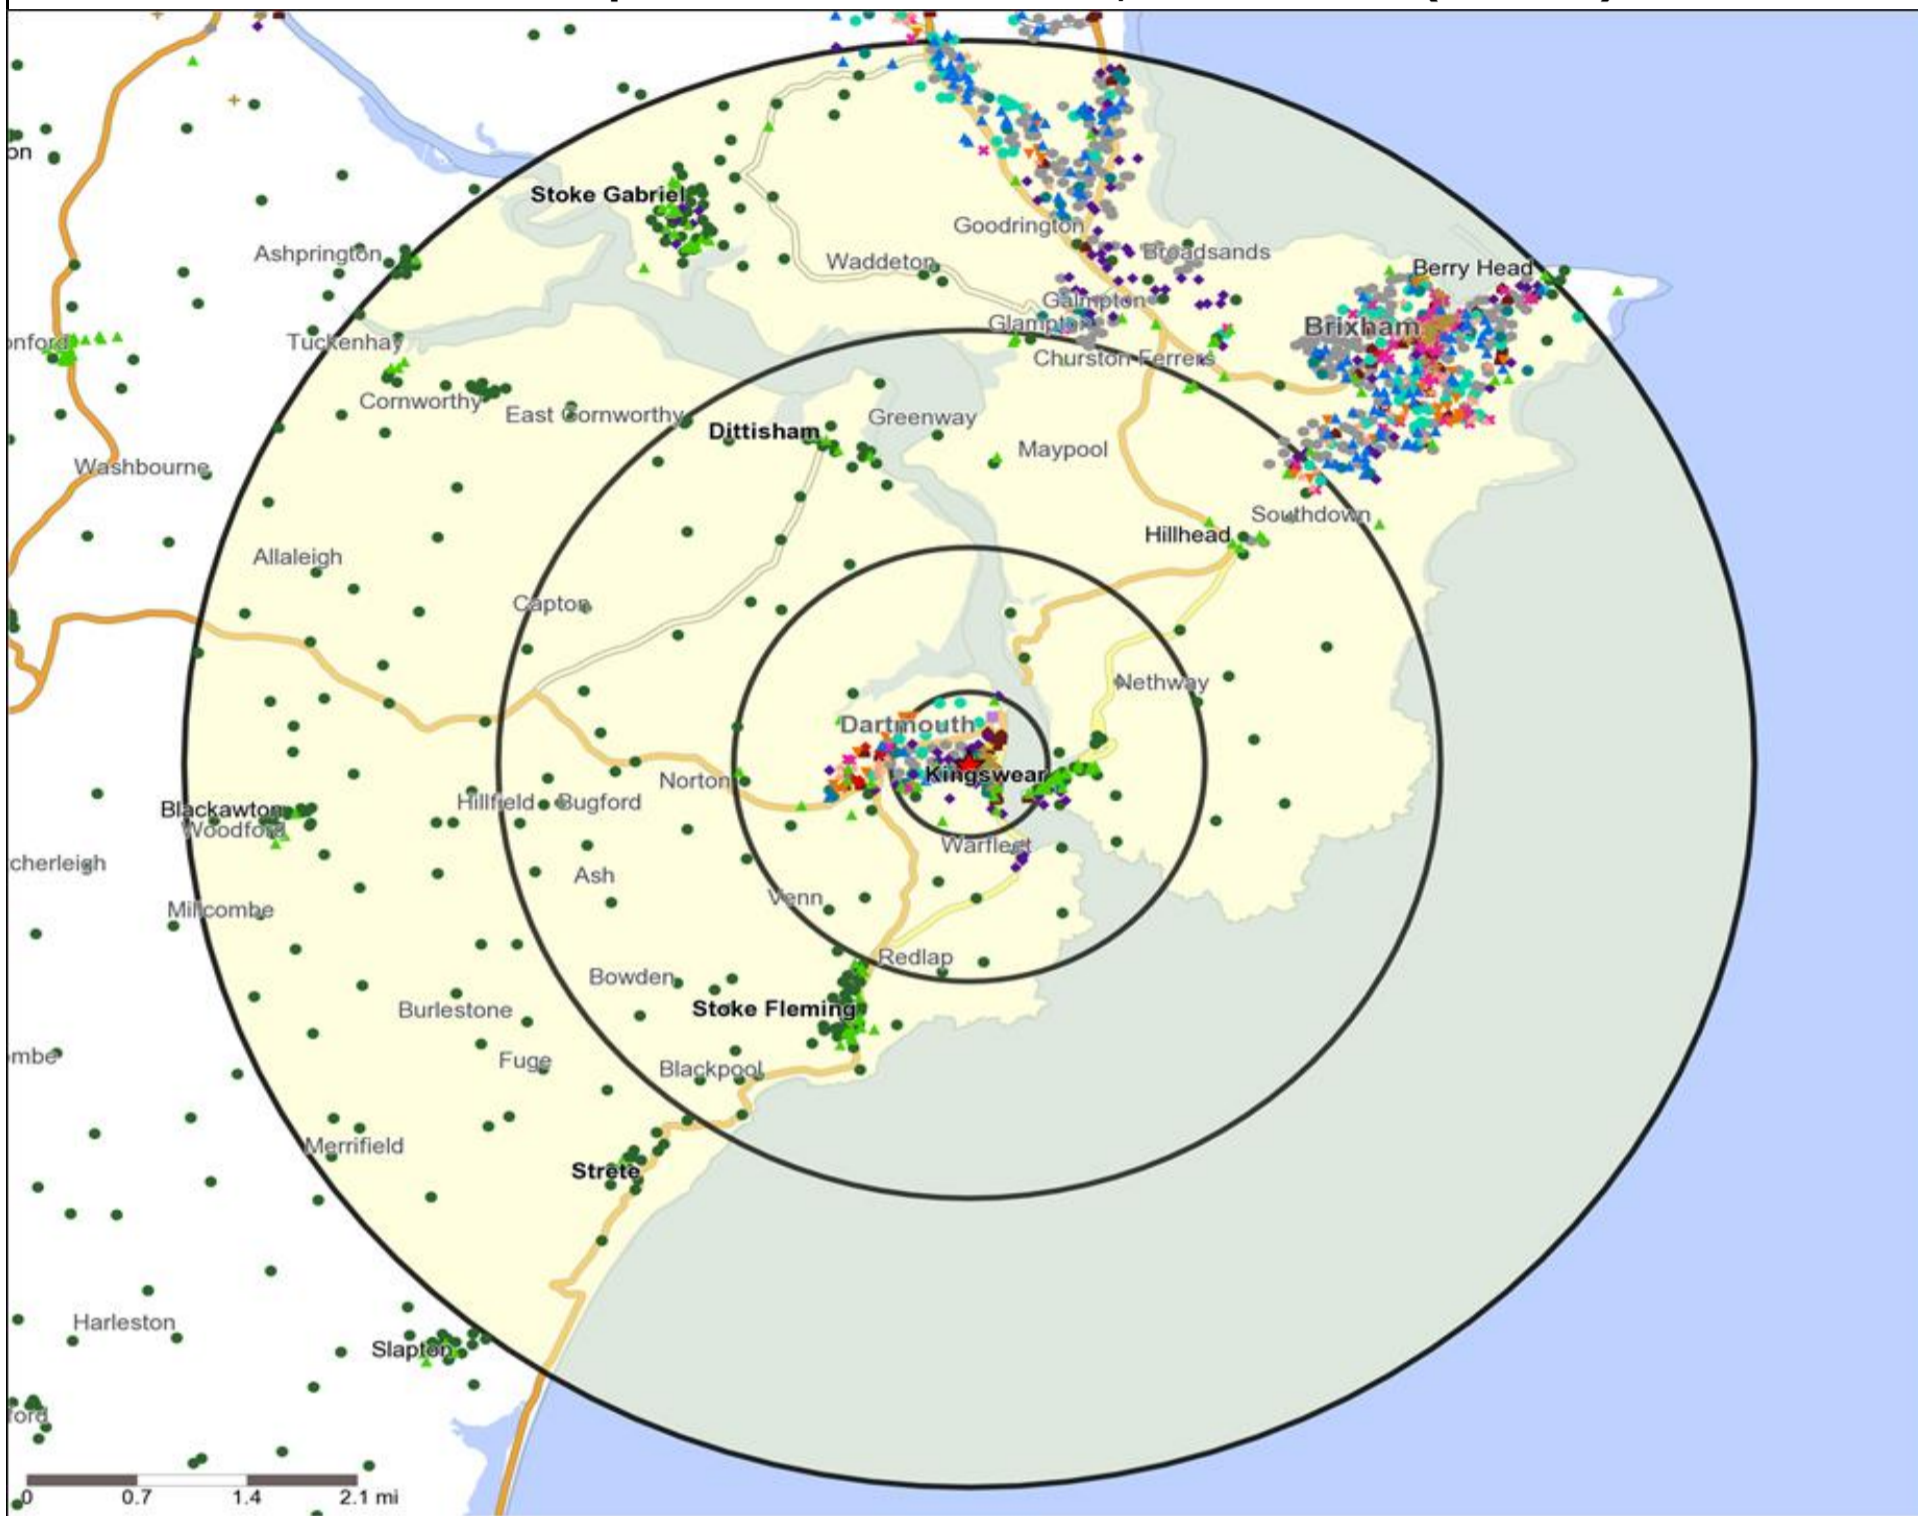

★ Location ○ 0.5, 1.5, 3 & 5 Mile Distance

Age Data Table

	Count:					Index:				
	0 - 0.5 Miles	0 - 1.5 Miles	0 - 3.0 Miles	0 - 5.0 Miles	15 Min Drivetime	0 - 0.5 Miles	0 - 1.5 Miles	0 - 3.0 Miles	0 - 5.0 Miles	15 Min Drivetime
0-15	235	774	1,136	5,368	4,941	35	60	62	71	71
16-17	37	114	156	749	704	44	72	69	81	82
18-24	302	563	696	2,437	2,348	93	91	79	67	70
25-34	263	602	763	2,725	2,589	54	64	58	50	51
35-44	311	606	819	3,470	3,214	68	70	67	68	69
45-54	451	866	1,273	5,804	5,355	89	89	93	102	102
55-64	614	1,137	1,652	6,304	5,799	152	147	151	139	139
65+	1,370	2,167	3,193	13,147	11,986	212	176	183	182	180
Population estimate 2015	3,583	6,829	9,688	40,004	36,936	100	100	100	100	100

Mosaic UK Map and Data: SEALE ARMS, DARTMOUTH (300035)

Copyright Experian Ltd, HERE 2015. Ordnance Survey © Crown copyright 2015

- ★ Location
- 0.5, 1.5, 3 & 5 Mile Distance
- ~ Rivers, Canals and Lakes
- Mosaic UK Groups
- A City Prosperity
- ◆ B Prestige Positions
- C Country Living
- ▲ D Rural Reality
- E Senior Security
- ▲ F Suburban Stability
- G Domestic Success
- H Aspiring Homemakers
- ▼ I Family Basics
- ✕ J Transient Renters
- ◆ K Municipal Challenge
- L Vintage Value
- ★ M Modest Traditions
- ★ N Urban Cohesion
- + O Rental Hubs

- Location
- Branded Food
- Dry Led
- Cafe / Wine Bar
- Other
- 0.5, 1.5, 3 & 5 Mile Distance
- Circuit Bar
- Rural Character
- Rivers, Canals and Lakes
- Community Local

Competition Type Summary Table

- ★ Location
- Cafe / Wine Bar
- ▲ Dry Led
- 0.5, 1.5, 3 & 5 Mile Distance
- ▲ Circuit Bar
- Other
- ~ Rivers, Canals and Lakes
- Community Local
- ◆ Rural Character

Competition Type Summary Table

Reporting Category	0 - 0.5 Miles
Café / Wine Bar	2
Circuit Bar	3
Community Local	9
Dry Led	3
Branded Food Pub	0
Rural	0
Other	28
Total	45