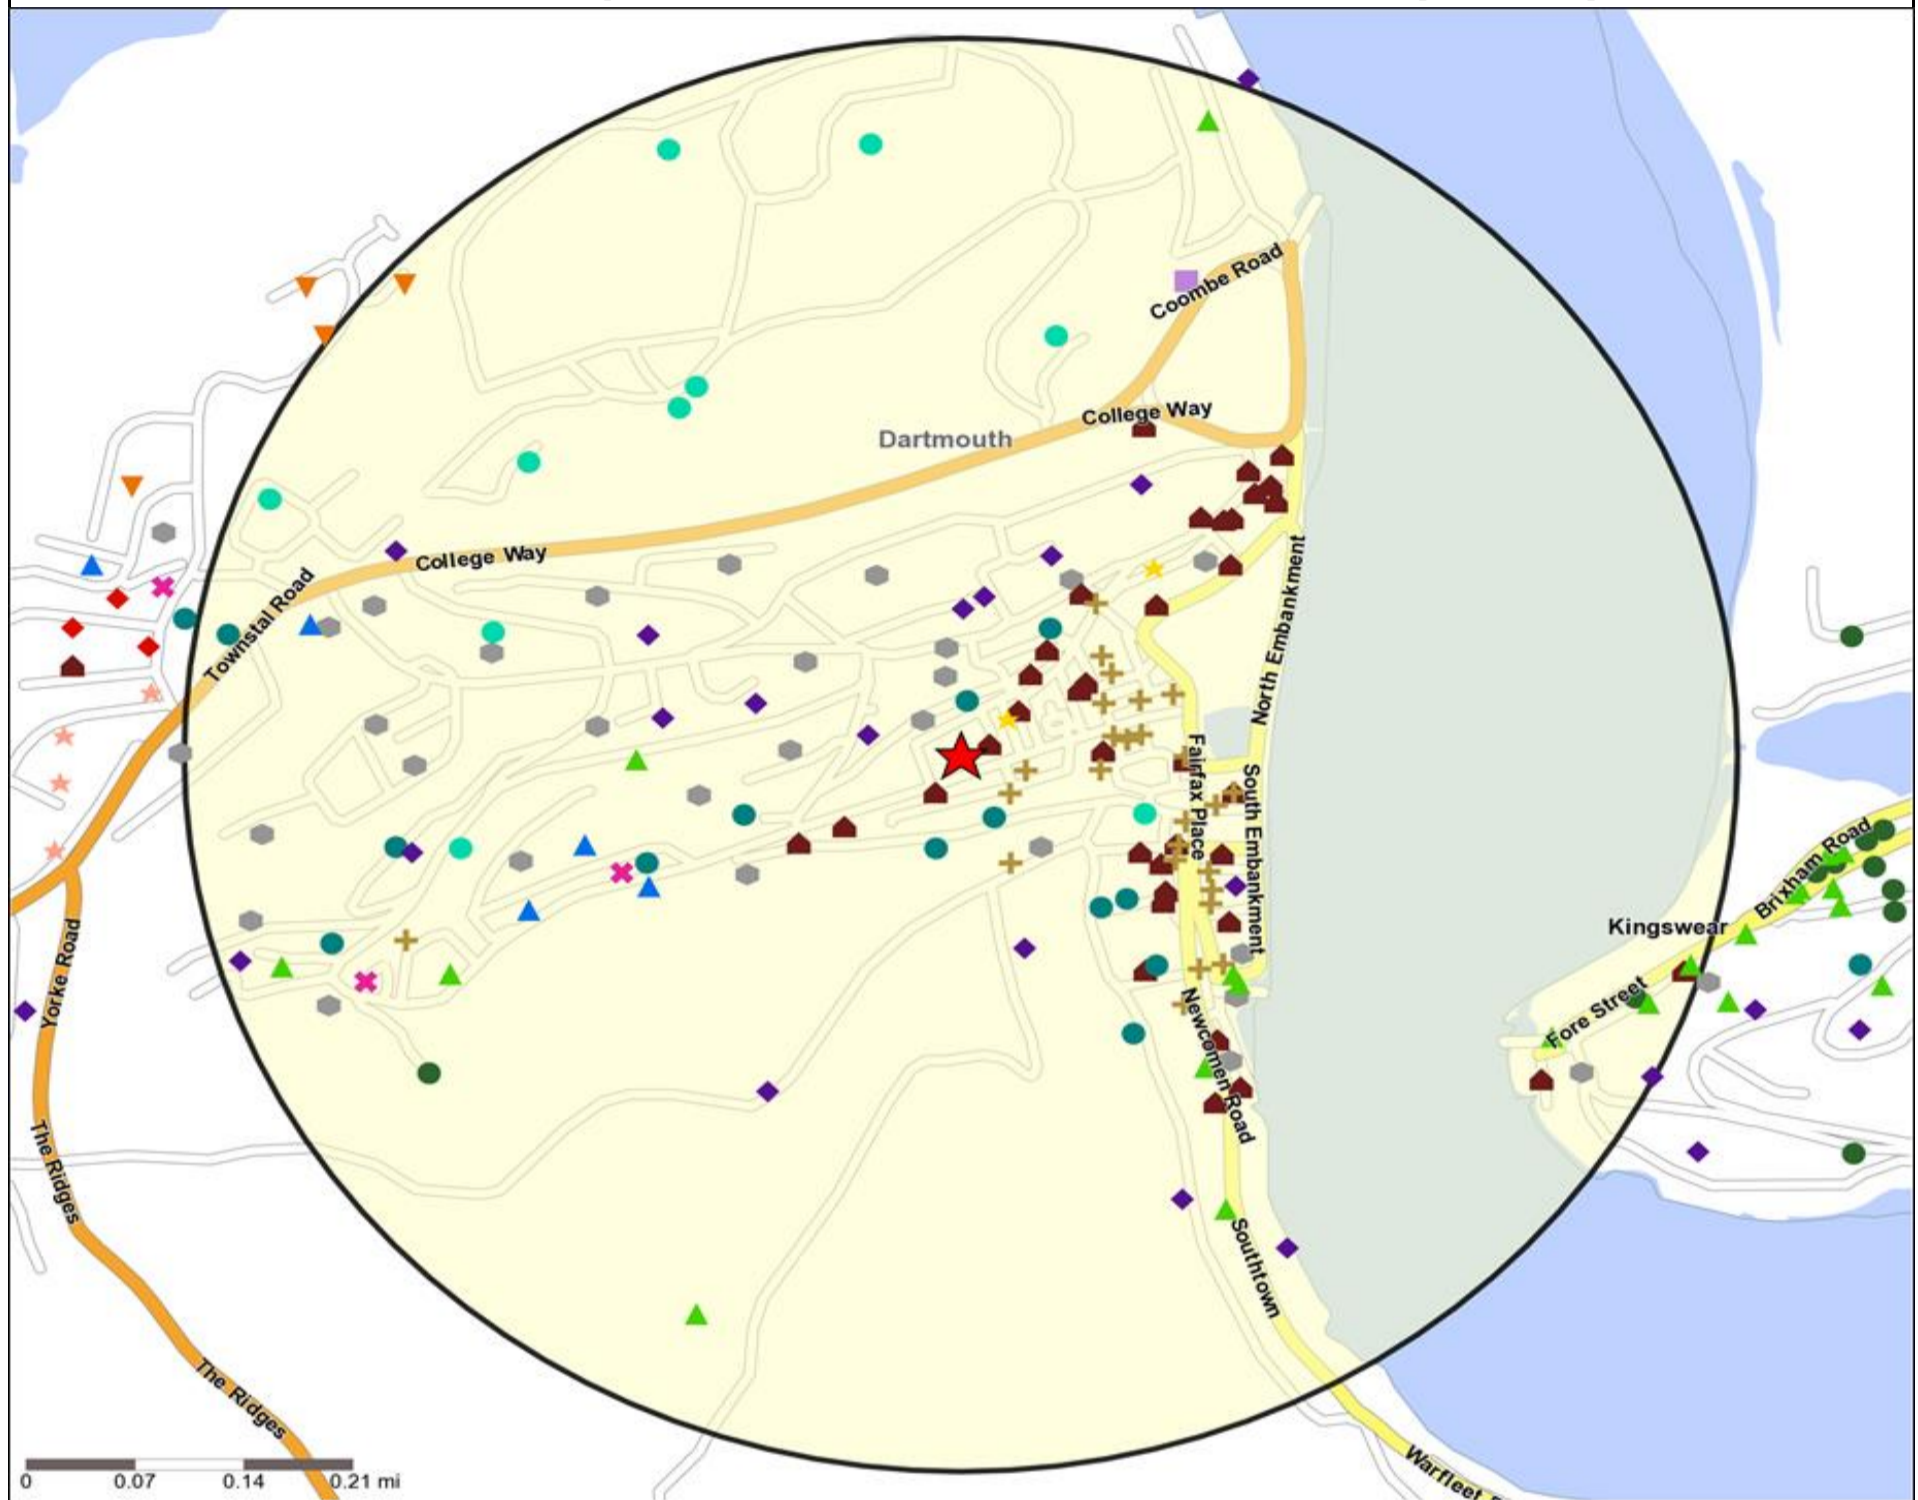

Mosaic UK Map and Data: SEALE ARMS, DARTMOUTH (300035)

Copyright Experian Ltd, HERE 2015. Ordnance Survey © Crown copyright 2015

Location	Mosaic UK Groups	D Rural Reality	H Aspiring Homemakers	L Vintage Value
0.5, 1.5, 3 & 5 Mile Distance	A City Prosperity	E Senior Security	I Family Basics	M Modest Traditions
Rivers, Canals and Lakes	B Prestige Positions	F Suburban Stability	J Transient Renters	N Urban Cohesion
	C Country Living	G Domestic Success	K Municipal Challenge	O Rental Hubs

Mosaic UK Data Table (Residential)

	Count:	Index:
	0 - 0.5 Miles	0 - 0.5 Miles
A City Prosperity (18+)	17	13
B Prestige Positions (18+)	338	149
C Country Living (18+)	84	39
D Rural Reality (18+)	258	119
E Senior Security (18+)	753	297
F Suburban Stability (18+)	141	74
G Domestic Success (18+)	376	144
H Aspiring Homemakers (18+)	174	61
I Family Basics (18+)	17	8
J Transient Renters (18+)	48	27
K Municipal Challenge (18+)	0	0
L Vintage Value (18+)	496	253
M Modest Traditions (18+)	0	0
N Urban Cohesion (18+)	12	7
O Rental Hubs (18+)	402	167
Adults 18+ estimate 2015	3,116	100