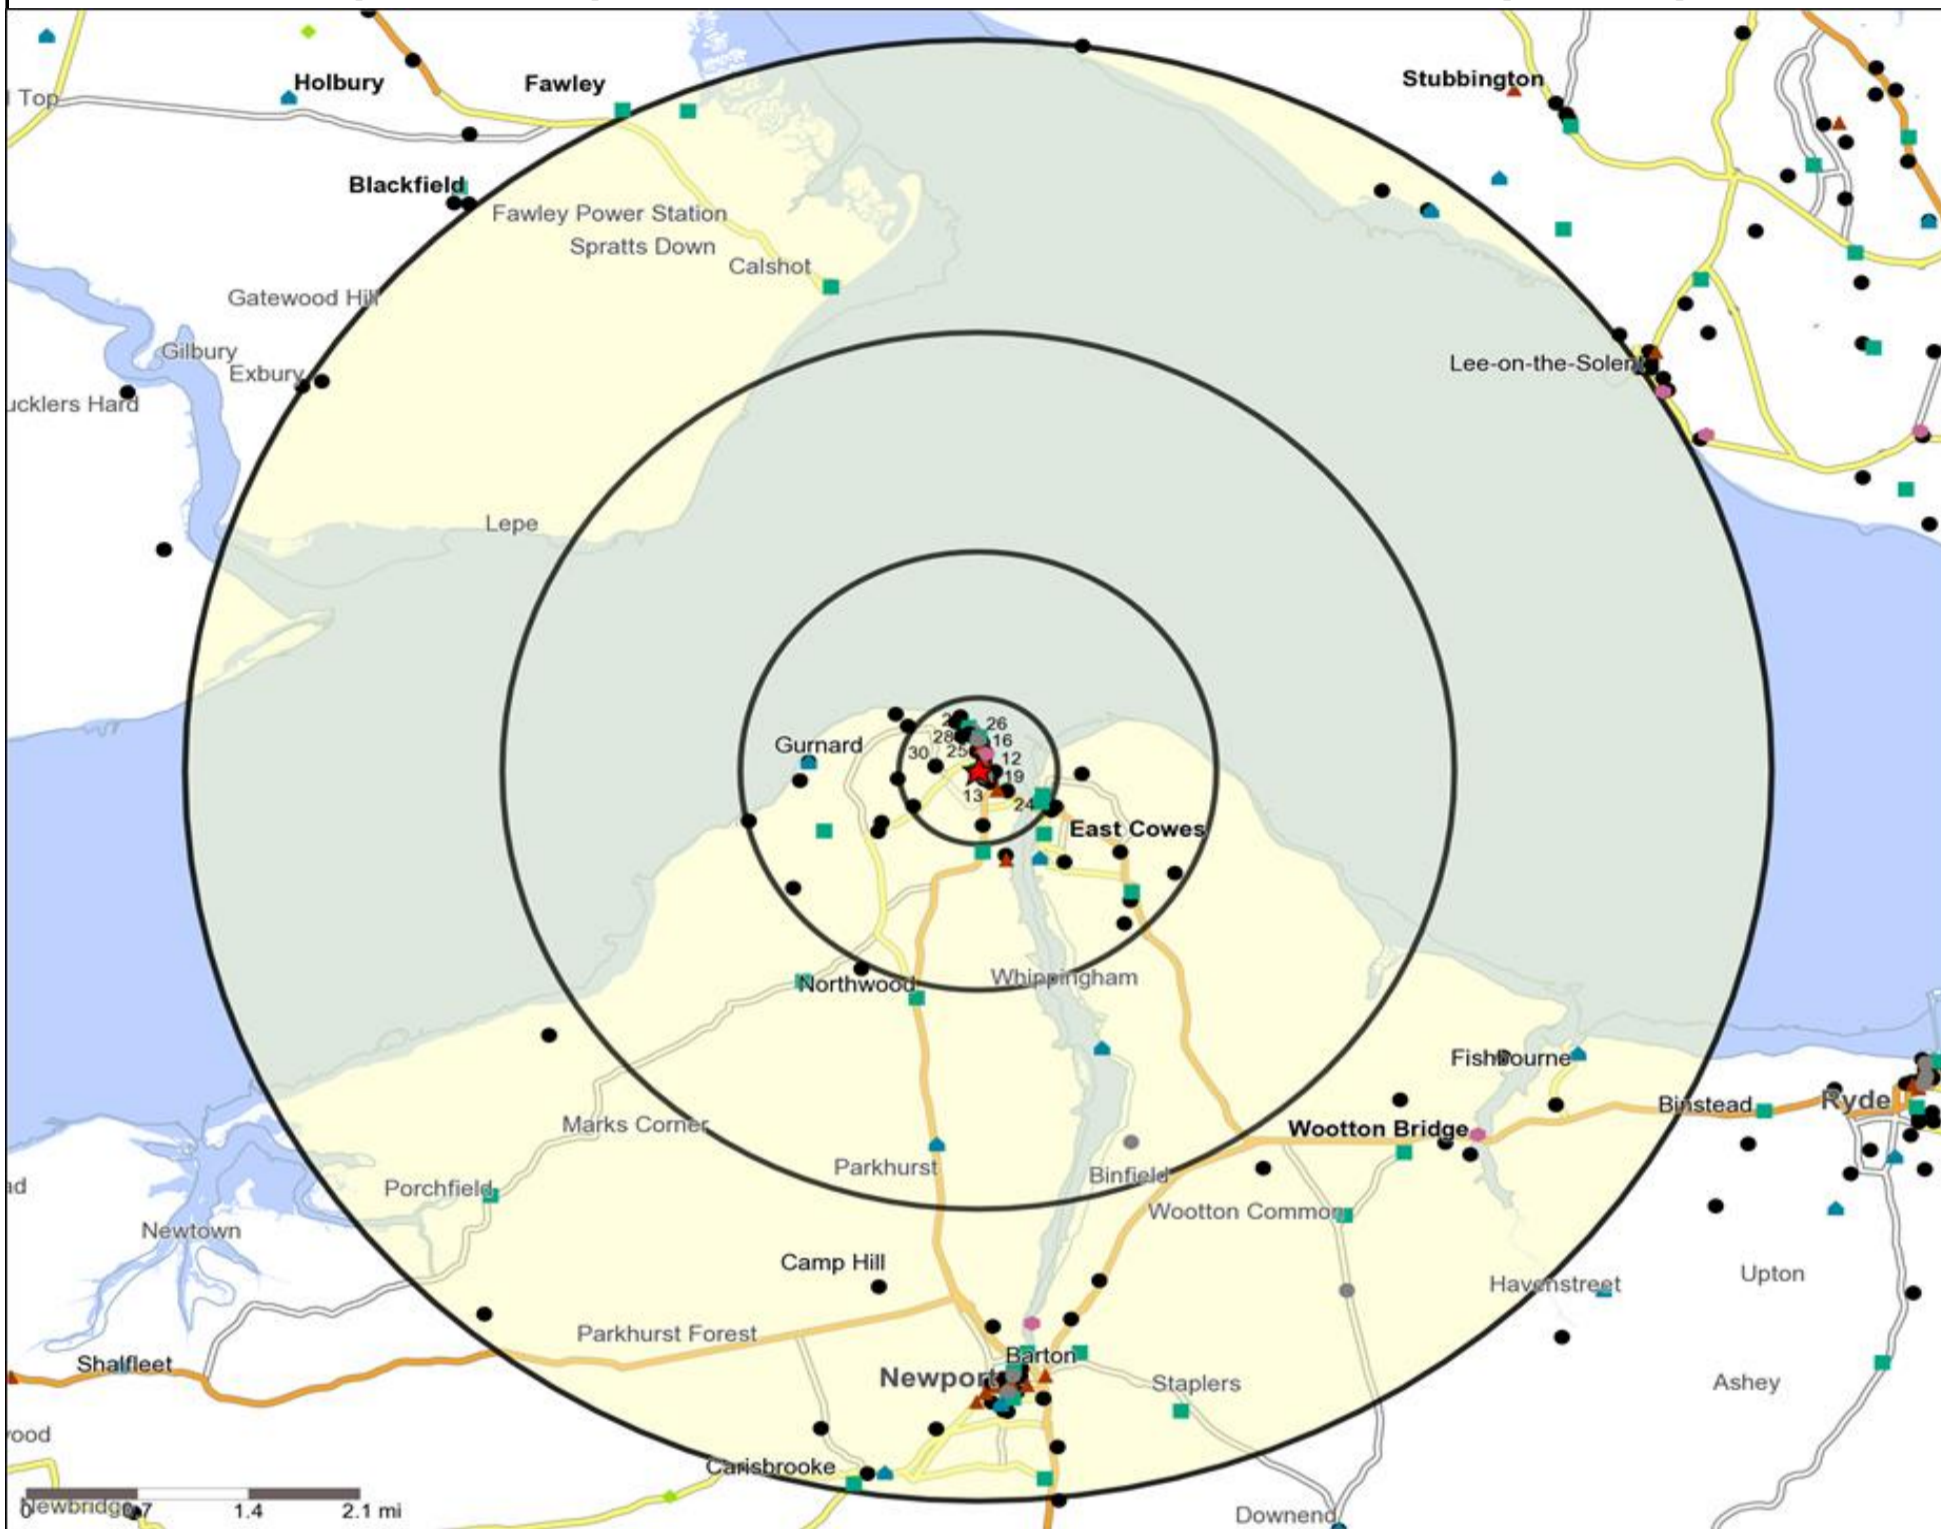

Competition Map and Data: PAINTERS ARMS, COWES IOW (300221)

Numbers on competition points relate to the distance ranking in the competition table on page 7. Copyright Experian Ltd, HERE 2015. Ordnance Survey © Crown copyright 2015

- ★ Location
- Cafe / Wine Bar
- Other
- 0.5, 1.5, 3 & 5 Mile Distance
- ▲ Circuit Bar
- Rural Character
- ~ Rivers, Canals and Lakes
- Community Local
- Branded Food
- Dry Led

Competition Type Summary Table

Reporting Category	0 - 0.5 Miles	0 - 1.5 Miles	0 - 3.0 Miles	0 - 5.0 Miles
Café / Wine Bar	3	3	4	7
Circuit Bar	6	7	7	15
Community Local	5	9	11	22
Dry Led	0	2	3	9
Branded Food Pub	1	1	2	4
Rural	0	0	0	0
Other	27	47	48	92
Total	42	69	75	149