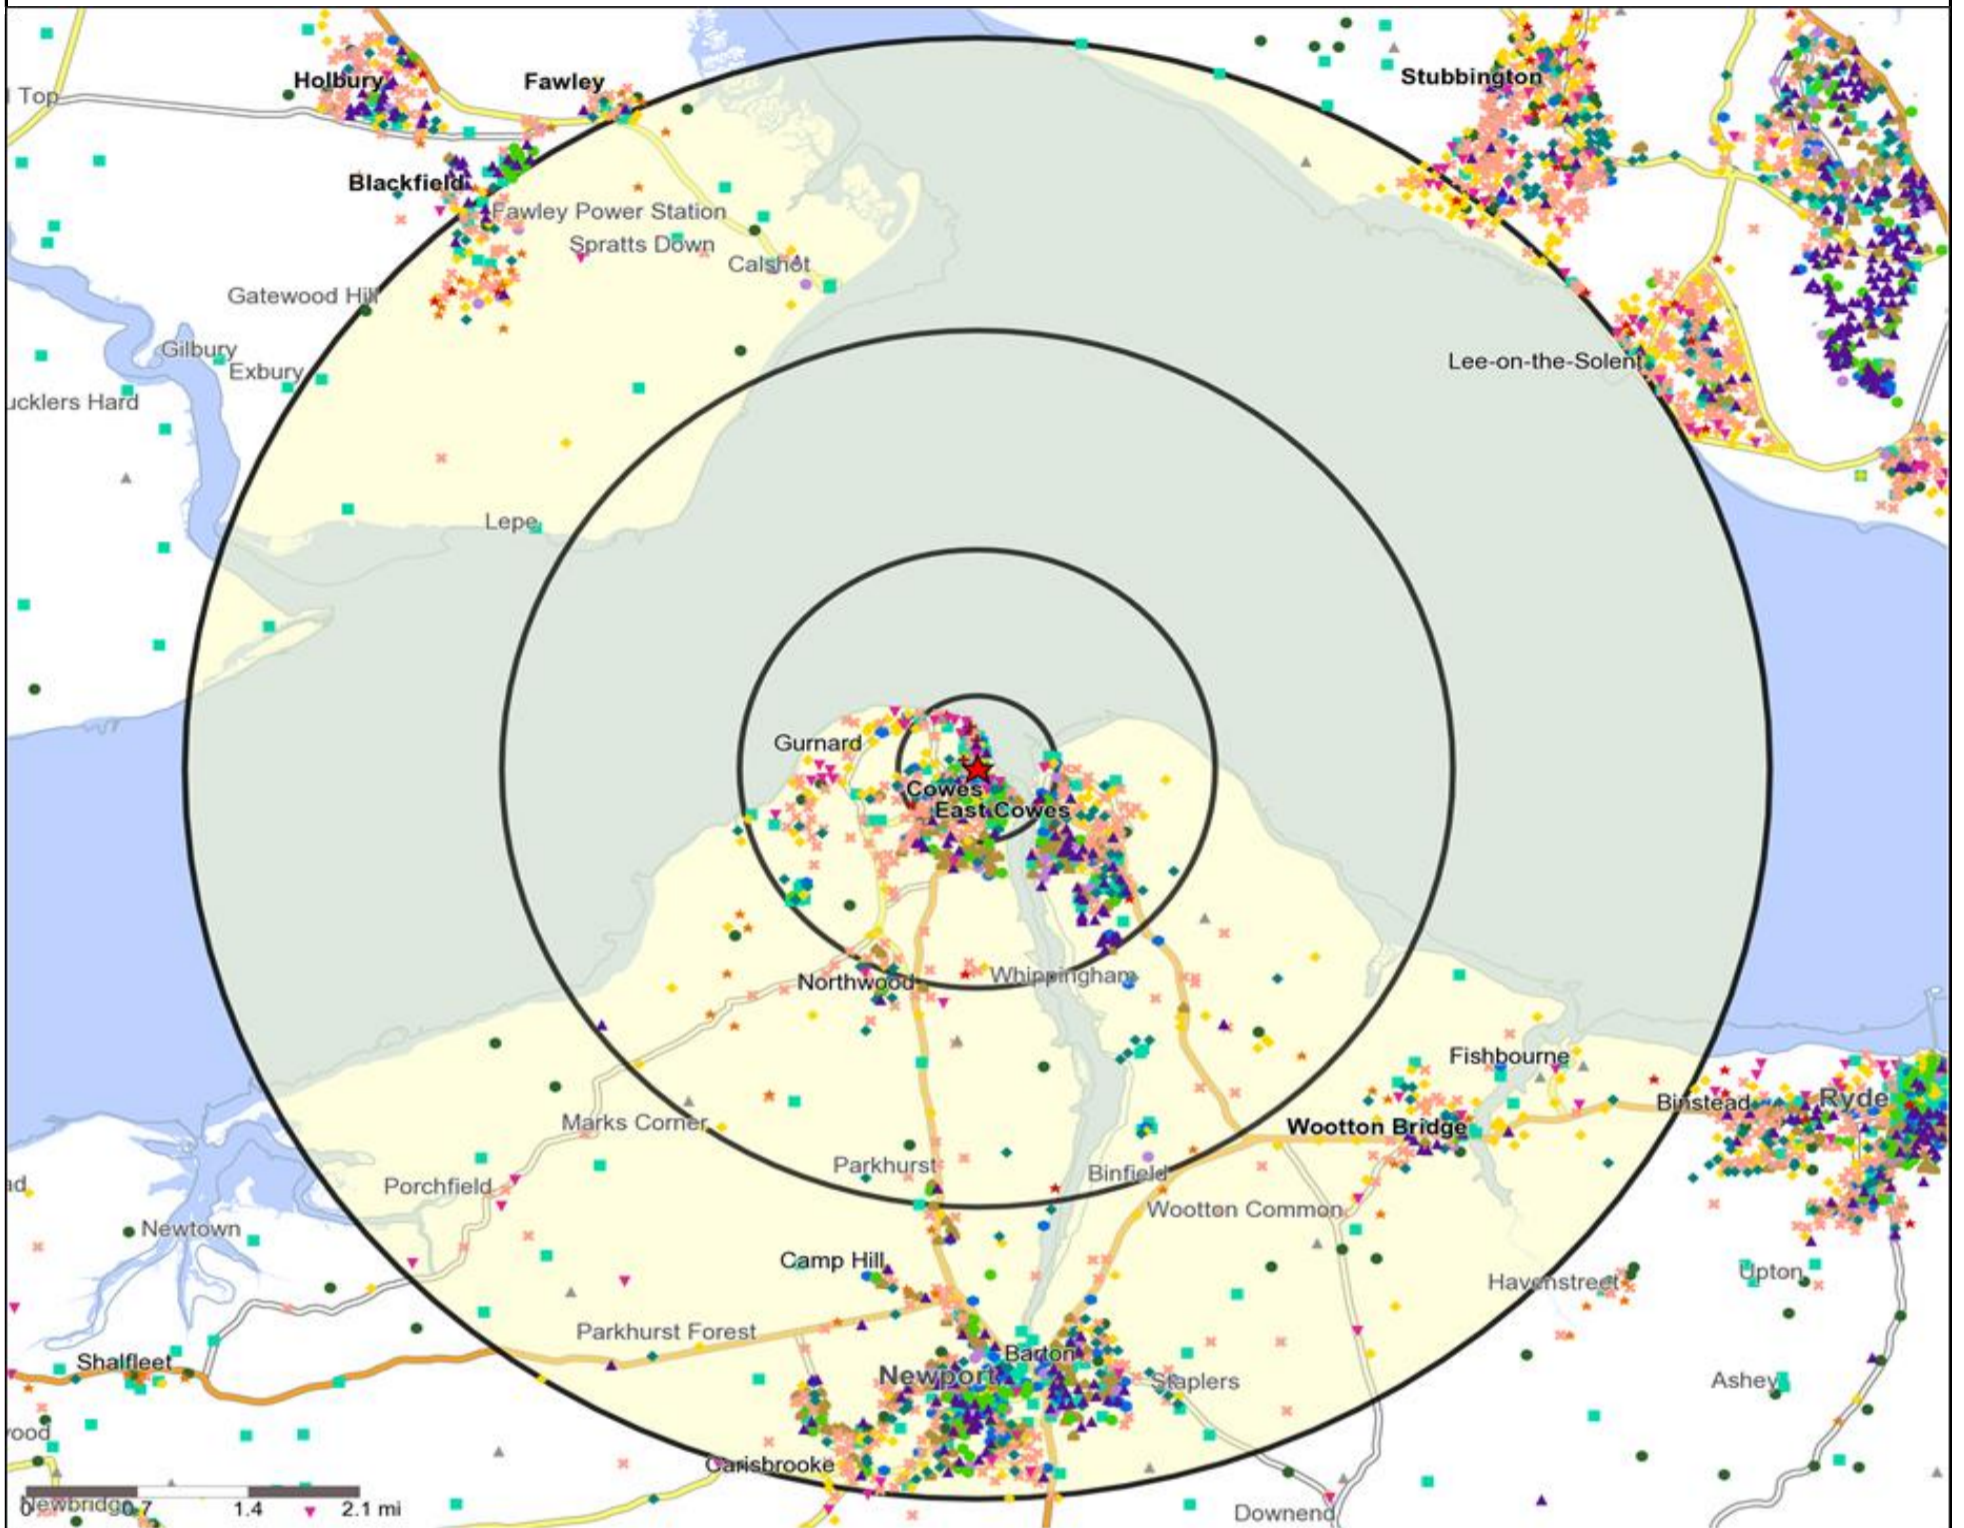

Occasions Map and Data: PAINTERS ARMS, COWES IOW (300221)

Copyright Experian Ltd, HERE 2015. Ordnance Survey © Crown copyright 2015

- ★ Location
- 0.5, 1.5, 3 & 5 Mile Distance
- ~ Rivers, Canals and Lakes
- ★ Occasions Types
- 01 Mine's a Pint
- 02 Early Doors
- 03 Everyday is Friday
- ▲ 04 Weekend Millionaires
- 05 Out On The Town
- ▲ 06 Business and Pleasure
- 07 Sporting Pints
- 08 Student Social
- ▼ 09 Leisurely Lunch
- ▲ 10 Wining and Dining
- ▲ 11 Household Outing
- ★ 12 Midweek Meal Deal
- 13 Date Night
- ★ 14 Birthday Treat
- + 15 Pre Show Meal

Occasions Data Table

	Count:					Index:				
	0 - 0.5 Miles	0 - 1.5 Miles	0 - 3.0 Miles	0 - 5.0 Miles	15 Min Drivetime	0 - 0.5	0 - 1.5	0 - 3.0	0 - 5.0	15 Min Drivetime
01 Mine's a Pint	438	1,264	1,465	3,487	2,947	111	100	102	101	102
02 Early Doors	347	1,306	1,520	3,577	3,026	105	124	126	124	125
03 Everyday is Friday	329	1,056	1,188	2,835	2,408	117	117	116	115	117
04 Weekend Millionaires	384	1,340	1,450	3,535	3,111	95	103	98	99	104
05 Out On The Town	425	1,252	1,369	3,349	2,910	109	100	96	98	101
06 Business and Pleasure	157	427	475	1,140	942	78	66	64	64	64
07 Sporting Pints	369	1,026	1,091	2,702	2,414	86	74	69	71	76
08 Student Social	128	412	503	1,276	976	70	71	75	80	73
09 Leisurely Lunch	376	1,246	1,459	3,484	2,845	98	102	104	103	101
10 Wining and Dining	414	1,418	1,678	3,927	3,126	95	102	105	102	97
11 Household Outing	430	1,392	1,522	3,557	3,112	125	126	121	117	122
12 Midweek Meal Deal	137	514	620	1,825	1,506	71	83	87	107	105
13 Date Night	376	1,122	1,349	3,131	2,413	122	113	119	115	106
14 Birthday Treat	258	918	1,083	2,598	2,081	83	93	96	95	91
15 Pre Show Meal	123	349	396	883	746	116	102	102	94	95
Number of Occasions	4,691	15,042	17,168	41,306	34,563	100	100	100	100	100