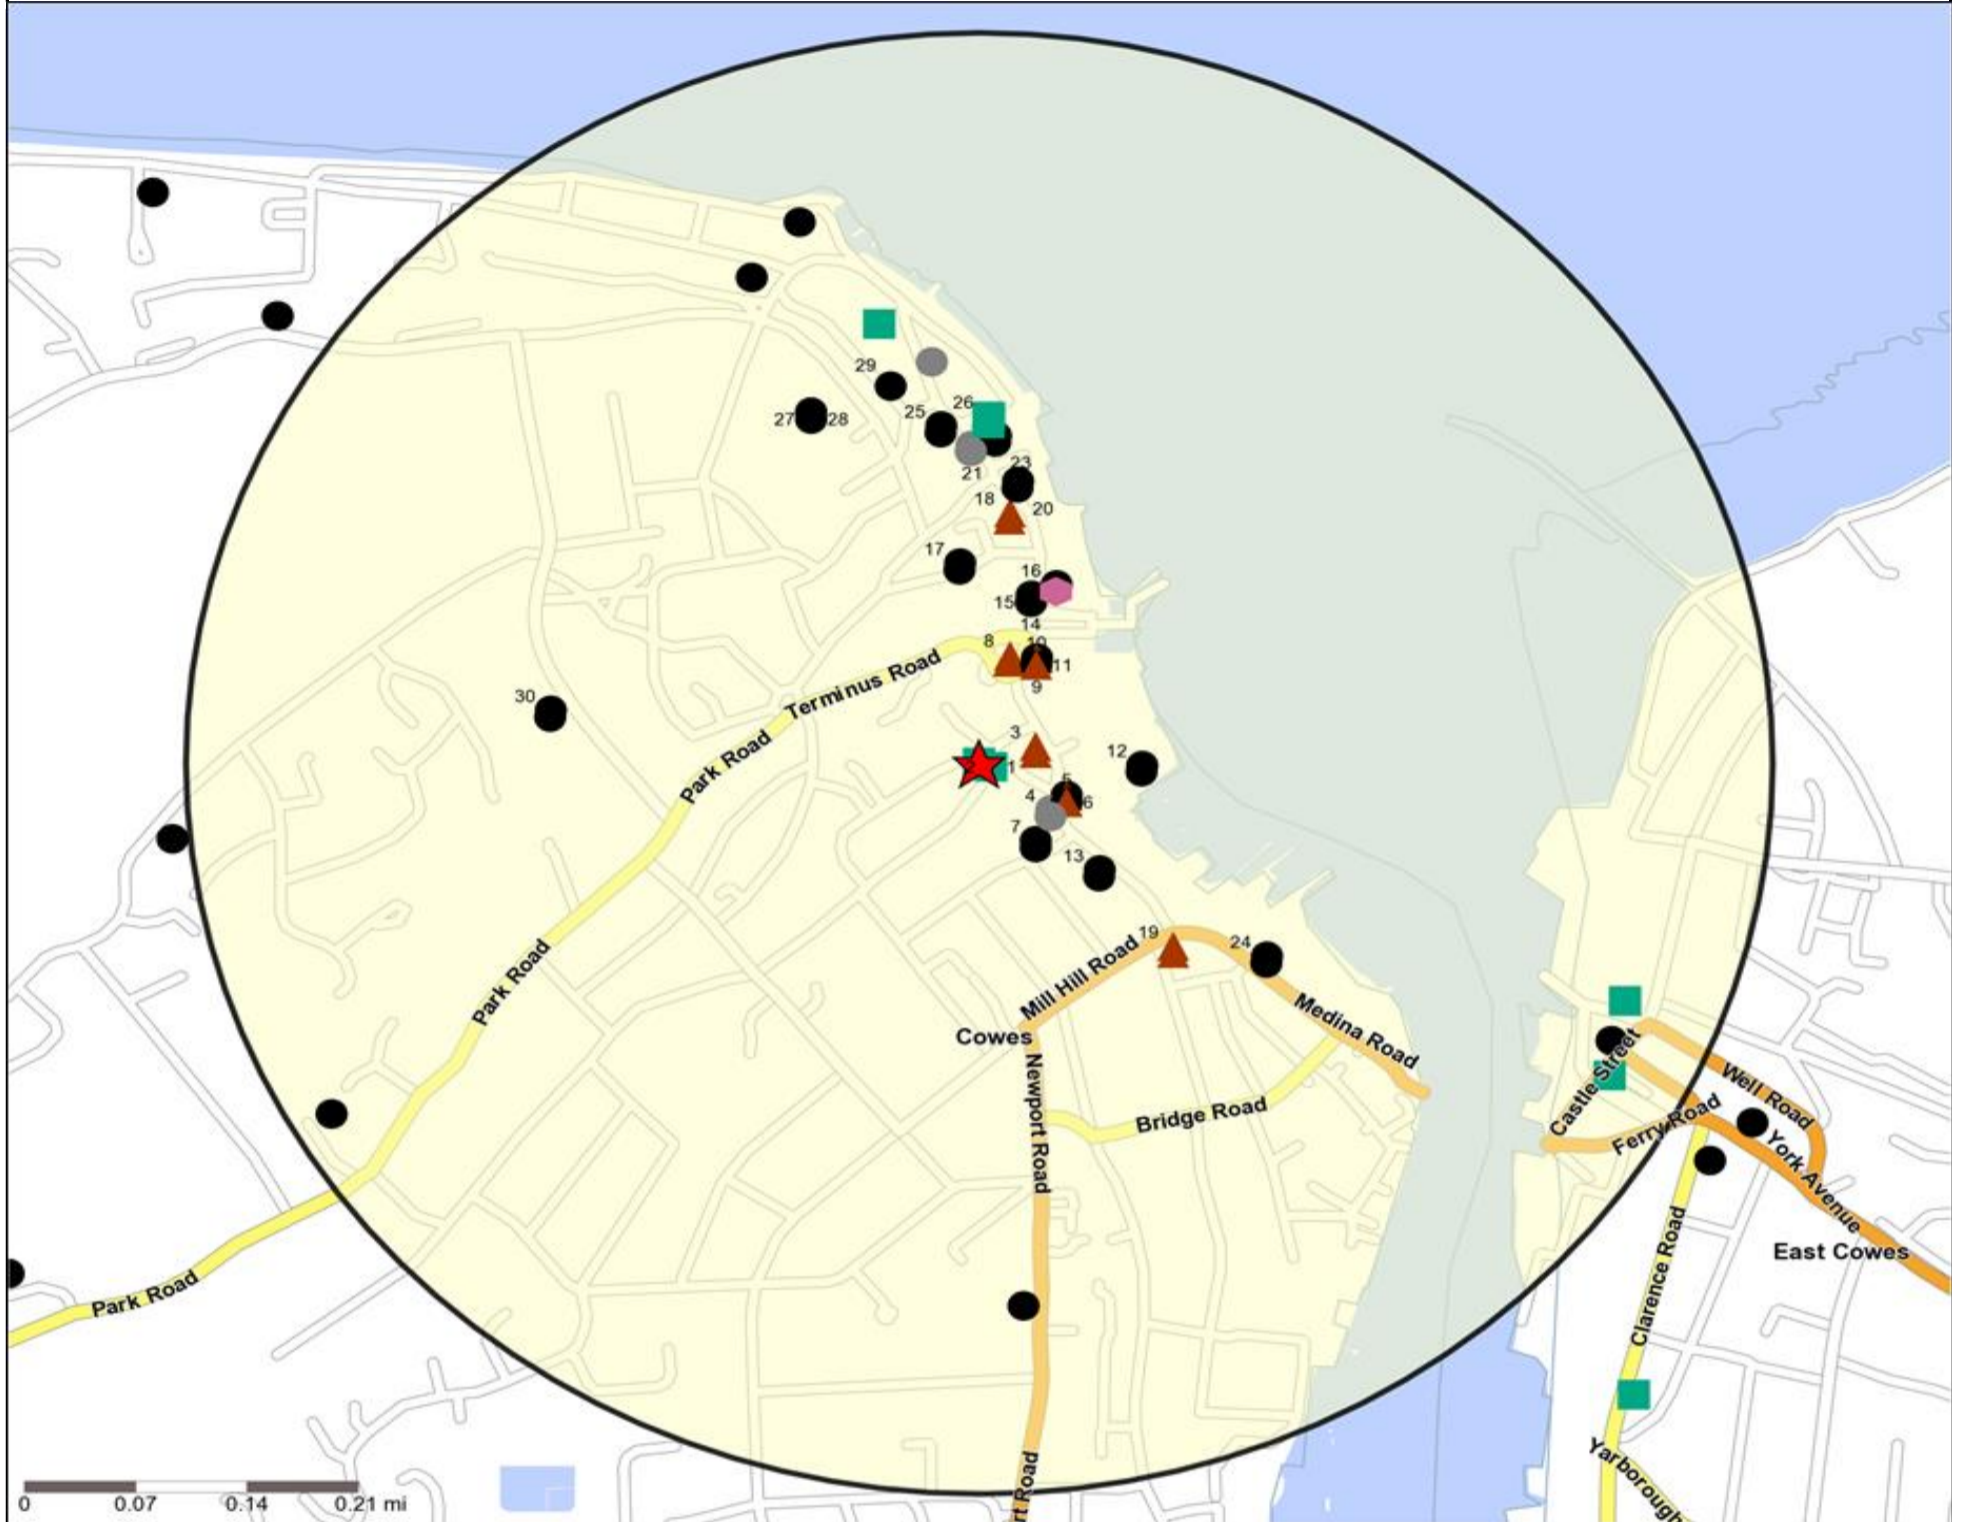

Competition Map and Data: PAINTERS ARMS, COWES IOW (300221)

Numbers on competition points relate to the distance ranking in the competition table on page 7. Copyright Experian Ltd, HERE 2015. Ordnance Survey © Crown copyright 2015

- ★ Location
- Café / Wine Bar
- ▲ Circuit Bar
- Dry Led
- 0.5, 1.5, 3 & 5 Mile Distance
- Community Local
- Rural Character
- ~ Rivers, Canals and Lakes

Competition Type Summary Table

Reporting Category	0 - 0.5 Miles
Café / Wine Bar	3
Circuit Bar	6
Community Local	5
Dry Led	0
Branded Food Pub	1
Rural	0
Other	27
Total	42