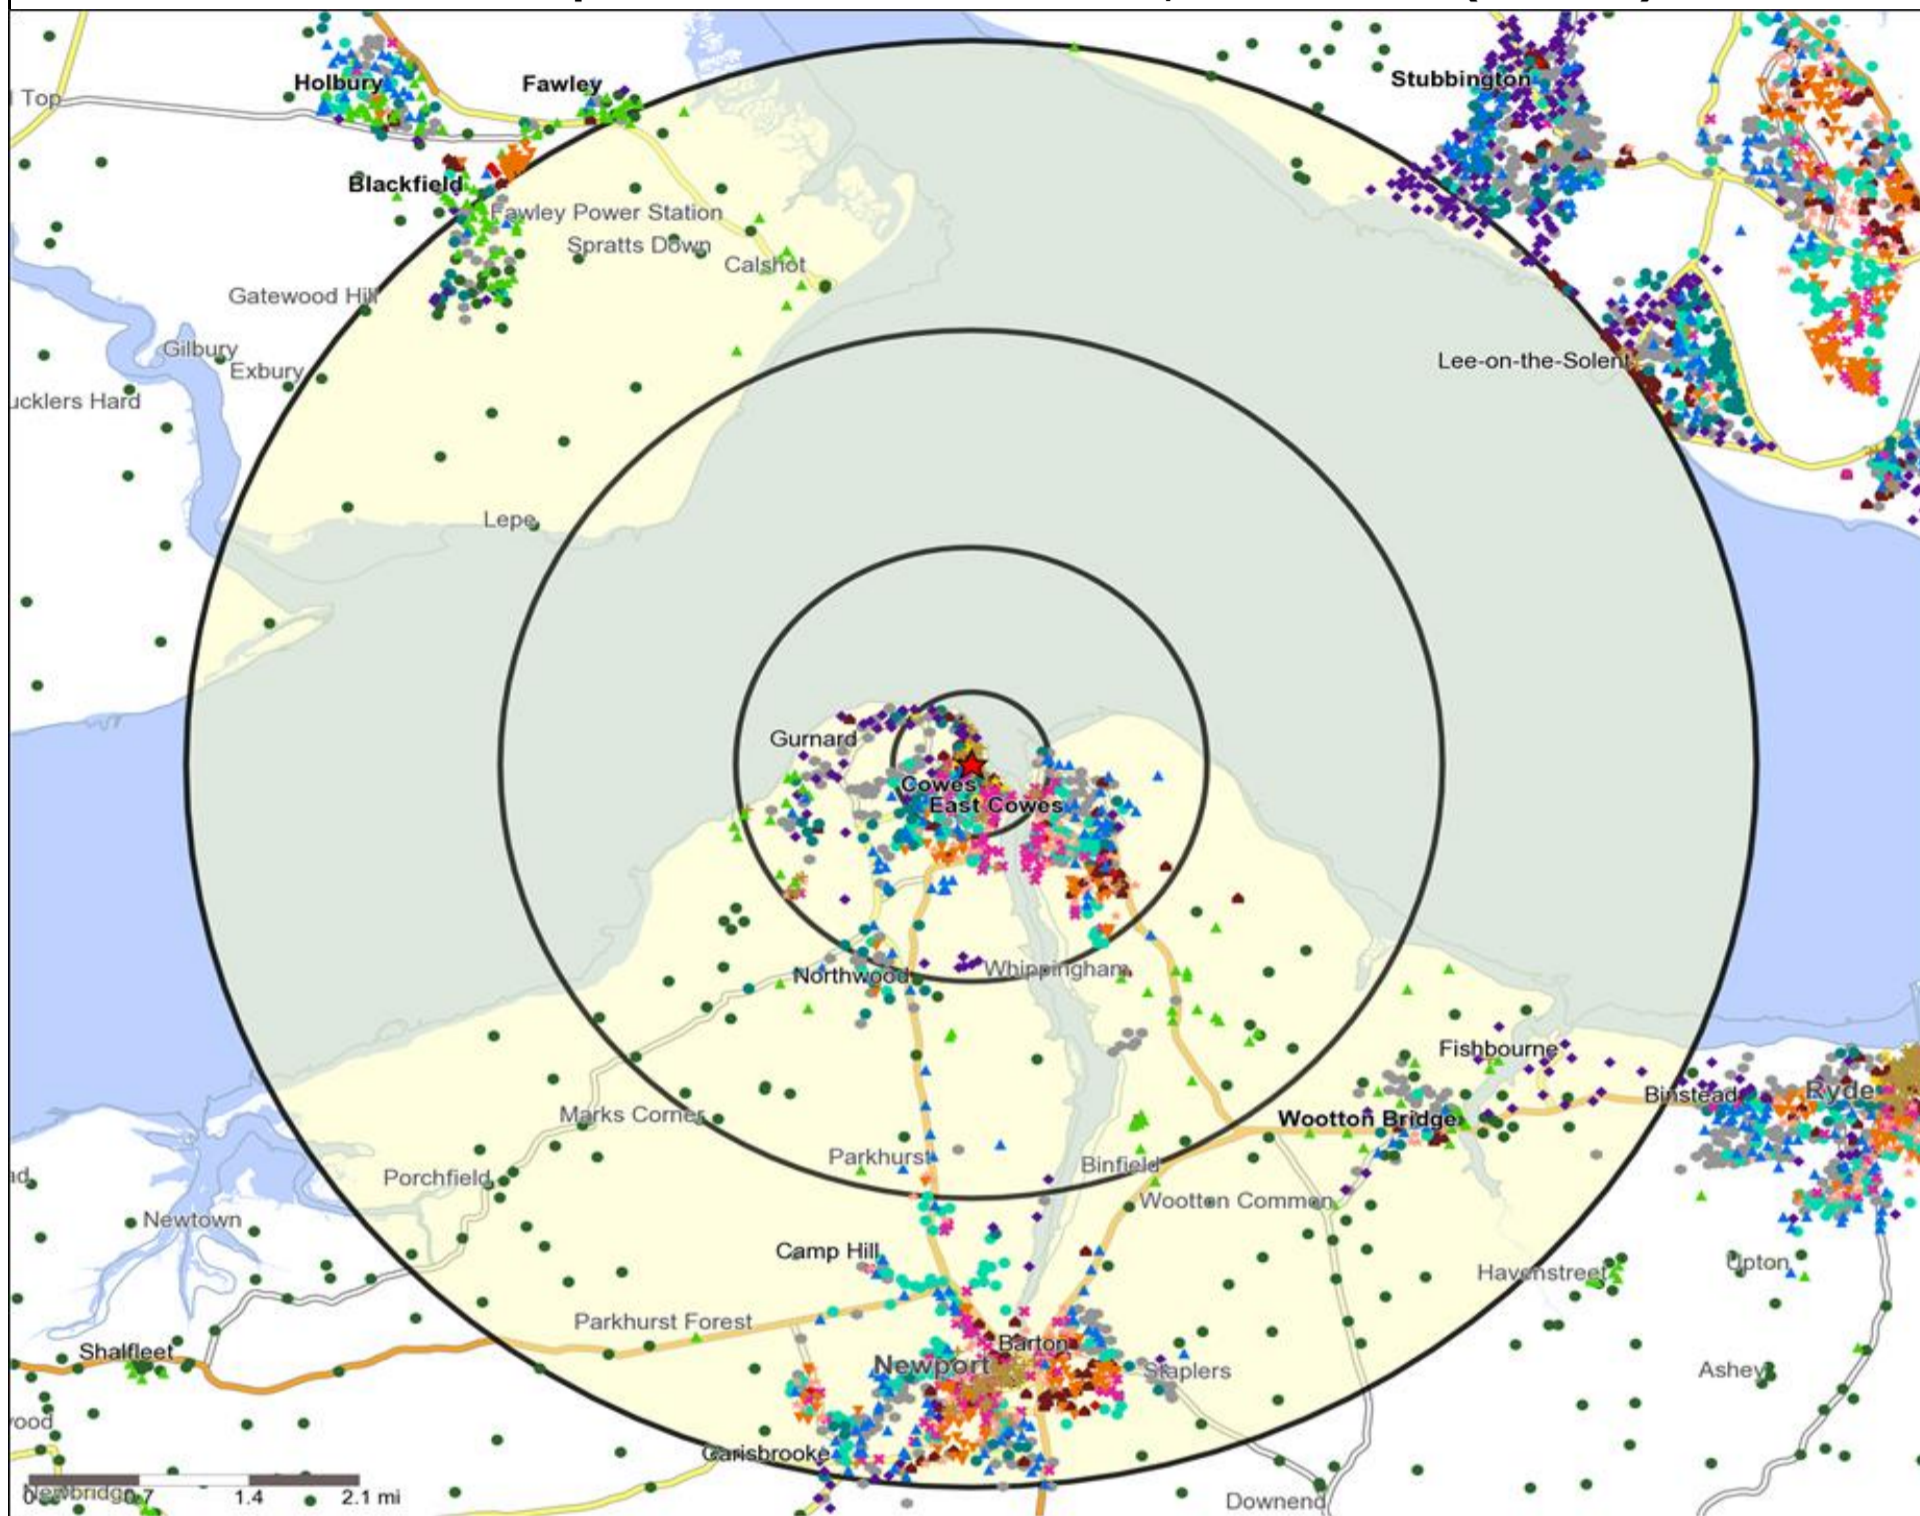

Mosaic UK Map and Data: PAINTERS ARMS, COWES IOW (300221)

Copyright Experian Ltd, HERE 2015. Ordnance Survey © Crown copyright 2015