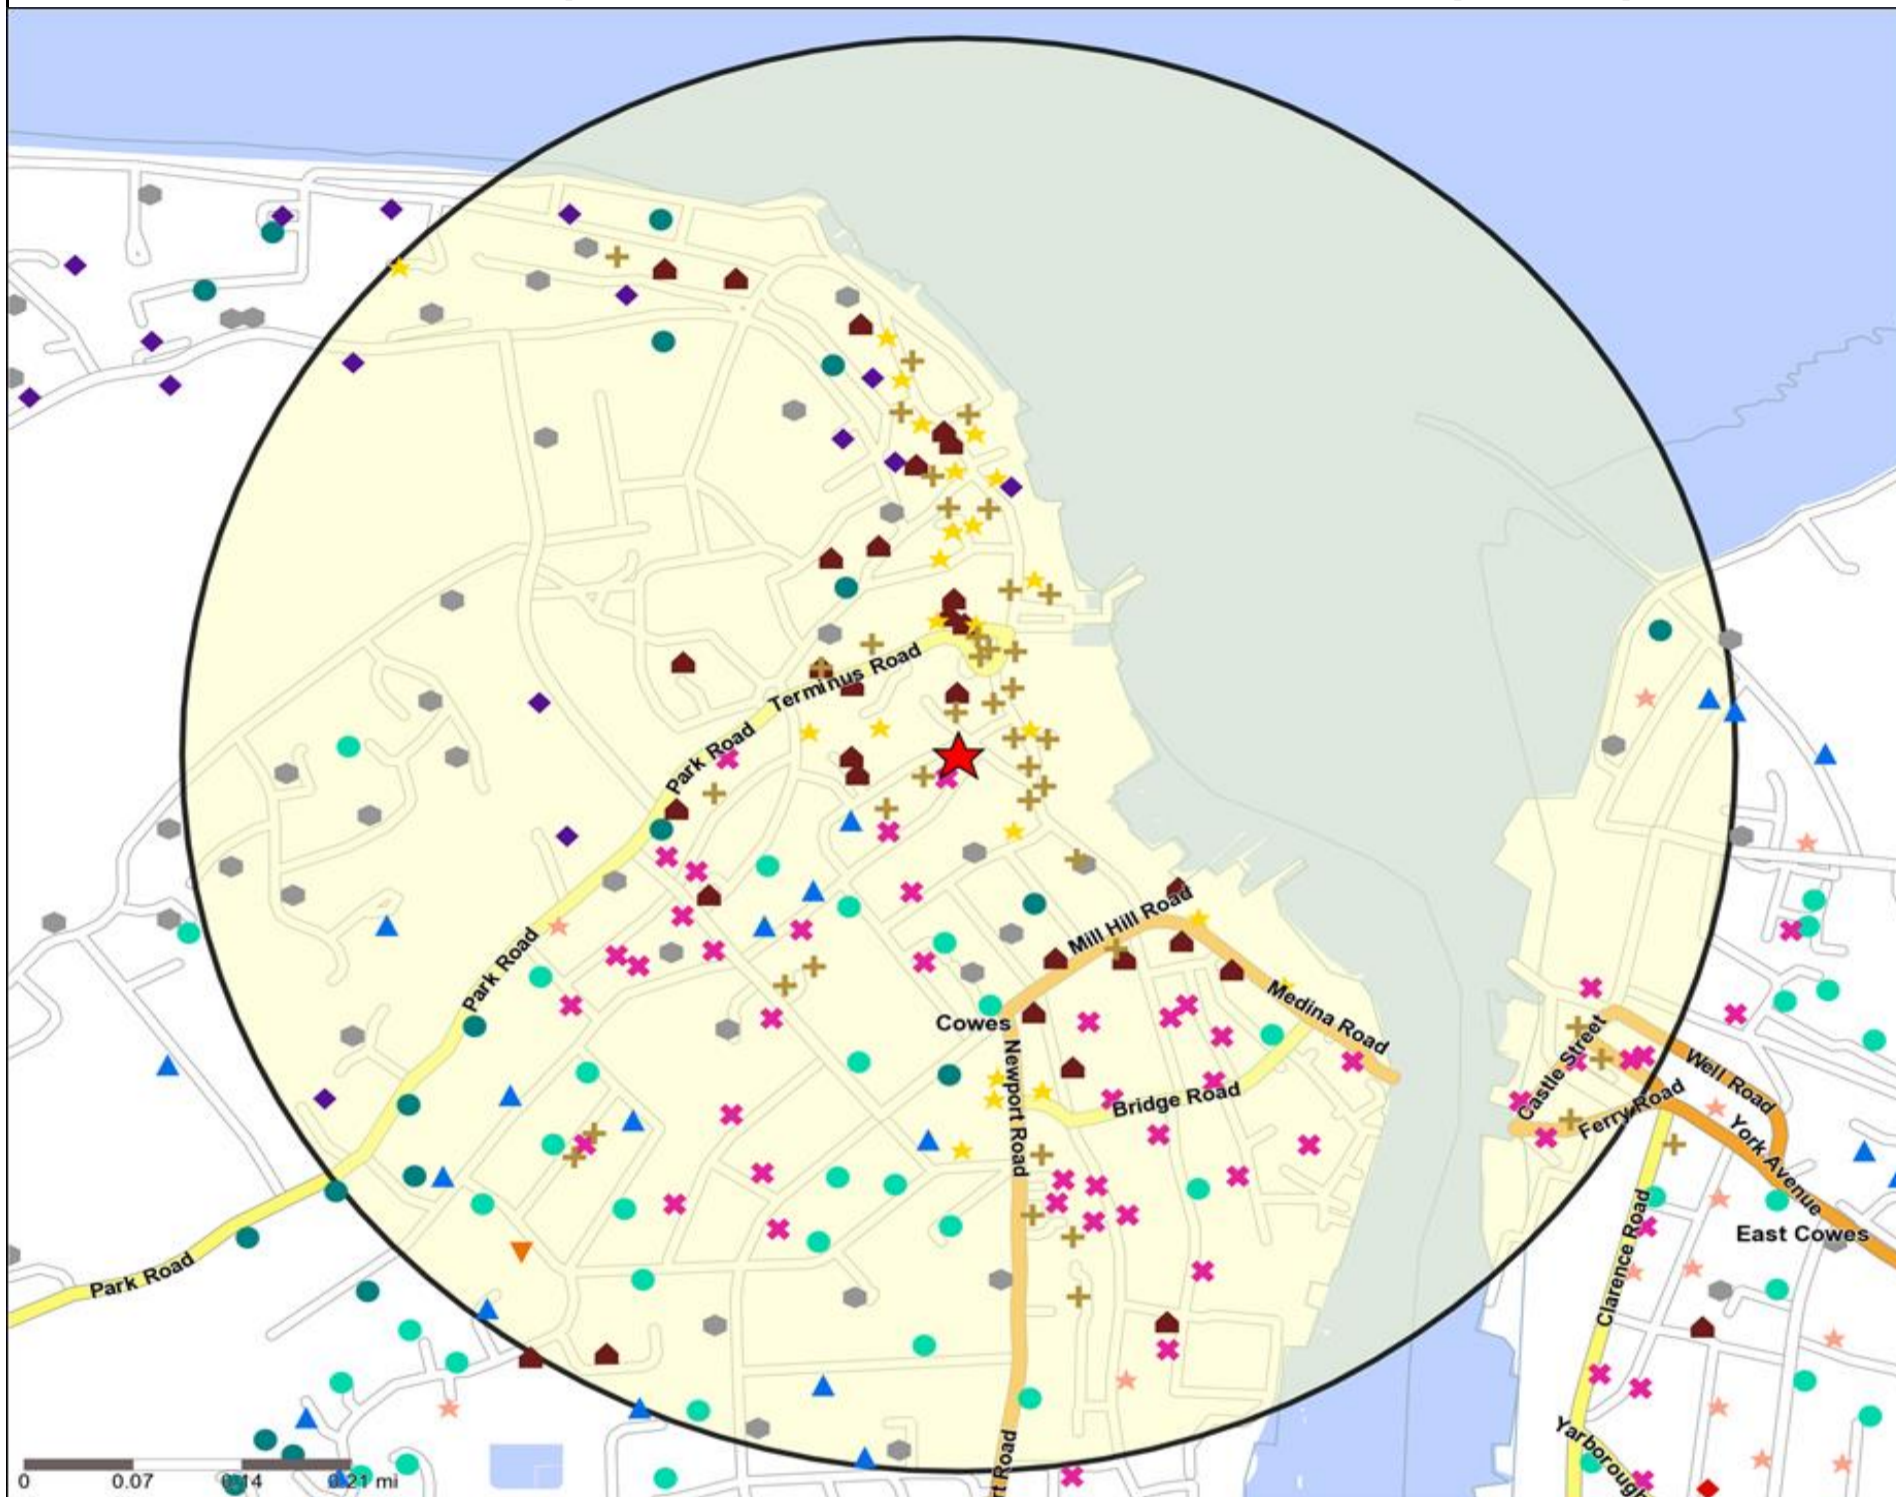

Mosaic UK Map and Data: PAINTERS ARMS, COWES IOW (300221)

Copyright Experian Ltd, HERE 2015. Ordnance Survey © Crown copyright 2015

Mosaic UK Data Table (Residential)

	Count:					Index:				
	0 - 0.5 Miles	0 - 1.5 Miles	0 - 3.0 Miles	0 - 5.0 Miles	15 Min Drivetime	0 - 0.5	0 - 1.5	0 - 3.0	0 - 5.0	15 Min Drivetime
A City Prosperity (18+)	0	0	0	0	0	0	0	0	0	0
B Prestige Positions (18+)	111	516	596	2,374	1,006	28	43	43	72	37
C Country Living (18+)	0	25	351	2,576	1,563	0	2	26	82	61
D Rural Reality (18+)	0	299	791	2,480	1,193	0	26	60	79	46
E Senior Security (18+)	763	2,777	3,373	7,520	5,919	175	207	217	204	196
F Suburban Stability (18+)	358	1,578	1,948	4,125	3,226	109	157	167	149	142
G Domestic Success (18+)	347	1,397	1,768	3,120	2,453	77	101	110	82	79
H Aspiring Homemakers (18+)	809	2,546	2,635	5,131	4,705	166	170	152	124	139
I Family Basics (18+)	22	801	933	3,007	2,614	6	67	68	92	98
J Transient Renters (18+)	1,346	2,669	2,689	5,188	4,949	435	281	244	198	231
K Municipal Challenge (18+)	0	40	40	232	224	0	4	4	9	10
L Vintage Value (18+)	556	1,294	1,314	3,490	3,347	165	125	109	122	143
M Modest Traditions (18+)	117	1,388	1,494	3,979	3,782	46	177	165	184	215
N Urban Cohesion (18+)	374	376	376	376	376	133	44	38	16	19
O Rental Hubs (18+)	560	761	771	1,782	1,722	136	60	52	51	60
Adults 18+ estimate 2015	5,363	16,467	19,079	45,380	37,079	100	100	100	100	100

Mosaic UK Map and Data: PAINTERS ARMS, COWES IOW (300221)

Copyright Experian Ltd, HERE 2015. Ordnance Survey © Crown copyright 2015

- Location
- 0.5, 1.5, 3 & 5 Mile Distance
- Rivers, Canals and Lakes
- Mosaic UK Groups**
- A City Prosperity
- D Rural Reality
- H Aspiring Homemakers
- L Vintage Value
- B Prestige Positions
- E Senior Security
- I Family Basics
- M Modest Traditions
- C Country Living
- F Suburban Stability
- J Transient Renters
- N Urban Cohesion
- K Municipal Challenge
- G Domestic Success
- O Rental Hubs