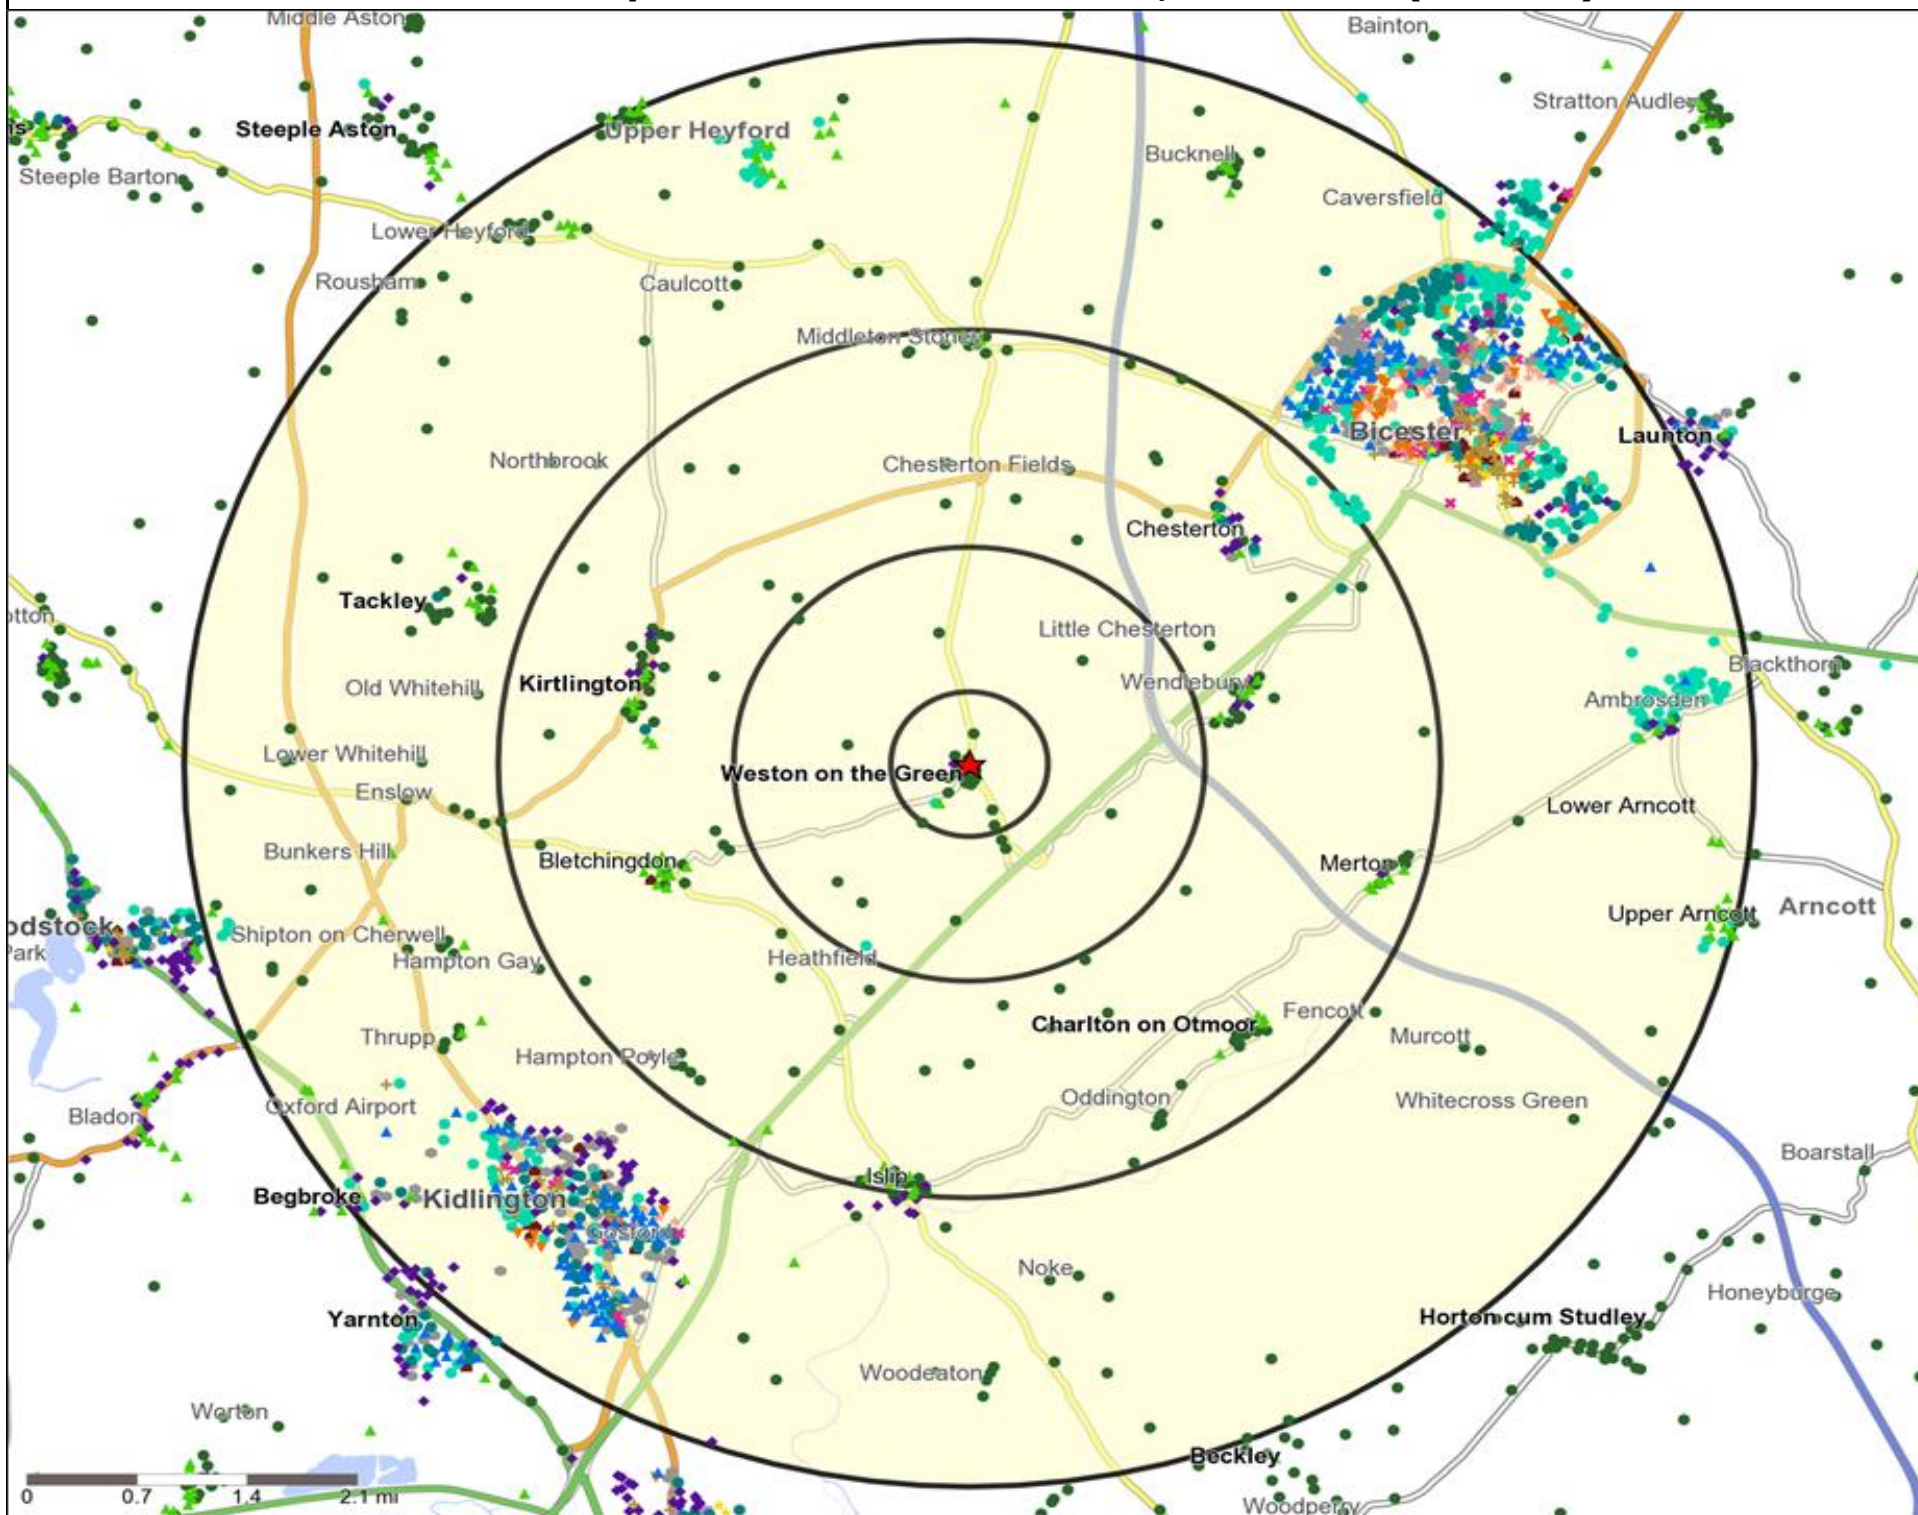

★ Location ○ 0.5, 1.5, 3 & 5 Mile Distance

Age Data Table

	Count:					Index:				
	0 - 0.5 Miles	0 - 1.5 Miles	0 - 3.0 Miles	0 - 5.0 Miles	15 Min Drivetime	0 - 0.5 Miles	0 - 1.5 Miles	0 - 3.0 Miles	0 - 5.0 Miles	15 Min Drivetime
0-15	67	100	1,059	12,358	20,933	74	78	96	106	104
16-17	10	14	92	1,362	2,531	90	88	67	95	101
18-24	16	29	258	4,577	7,768	37	47	48	82	80
25-34	25	41	455	8,928	14,925	38	44	56	105	102
35-44	60	90	802	8,680	14,744	99	103	107	110	108
45-54	82	122	1,120	9,281	15,917	120	125	134	106	104
55-64	73	103	837	6,505	11,769	134	133	126	93	97
65+	147	187	1,268	10,247	18,833	170	151	120	92	97
Population estimate 2015	480	686	5,891	61,938	107,420	100	100	100	100	100

Mosaic UK Map and Data: BLACK SHEEP, BICESTER (201125)

Copyright Experian Ltd, HERE 2015. Ordnance Survey © Crown copyright 2015

- Location
- 0.5, 1.5, 3 & 5 Mile Distance
- Rivers, Canals and Lakes
- Mosaic UK Groups**
- A City Prosperity
- D Rural Reality
- E Senior Security
- F Suburban Stability
- G Domestic Success
- B Prestige Positions
- H Aspiring Homemakers
- I Family Basics
- J Transient Renters
- K Municipal Challenge
- L Vintage Value
- M Modest Traditions
- N Urban Cohesion
- O Rental Hubs

Occasions Map and Data: BLACK SHEEP, BICESTER (201125)

Copyright Experian Ltd, HERE 2015. Ordnance Survey © Crown copyright 2015

- ★ Location
- 0.5, 1.5, 3 & 5 Mile Distance
- ~ Rivers, Canals and Lakes
- Occasions Types**
■ 01 Mine's a Pint
◆ 02 Early Doors
● 03 Everyday is Friday
- ▲ 04 Weekend Millionaires
● 05 Out On The Town
▲ 06 Business and Pleasure
● 07 Sporting Pints
- 08 Student Social
▼ 09 Leisurely Lunch
✕ 10 Wining and Dining
▲ 11 Household Outing
- ★ 12 Midweek Meal Deal
◆ 13 Date Night
★ 14 Birthday Treat
+ 15 Pre Show Meal

Reporting Category	0 - 0.5 Miles
Café / Wine Bar	0
Circuit Bar	0
Community Local	0
Dry Led	1
Branded Food Pub	0
Rural	0
Other	0
Total	1

Local Competition: BLACK SHEEP, BICESTER (201125)

List of Pubs (sorted by distance from Punch outlet) - Top 30 by Distance