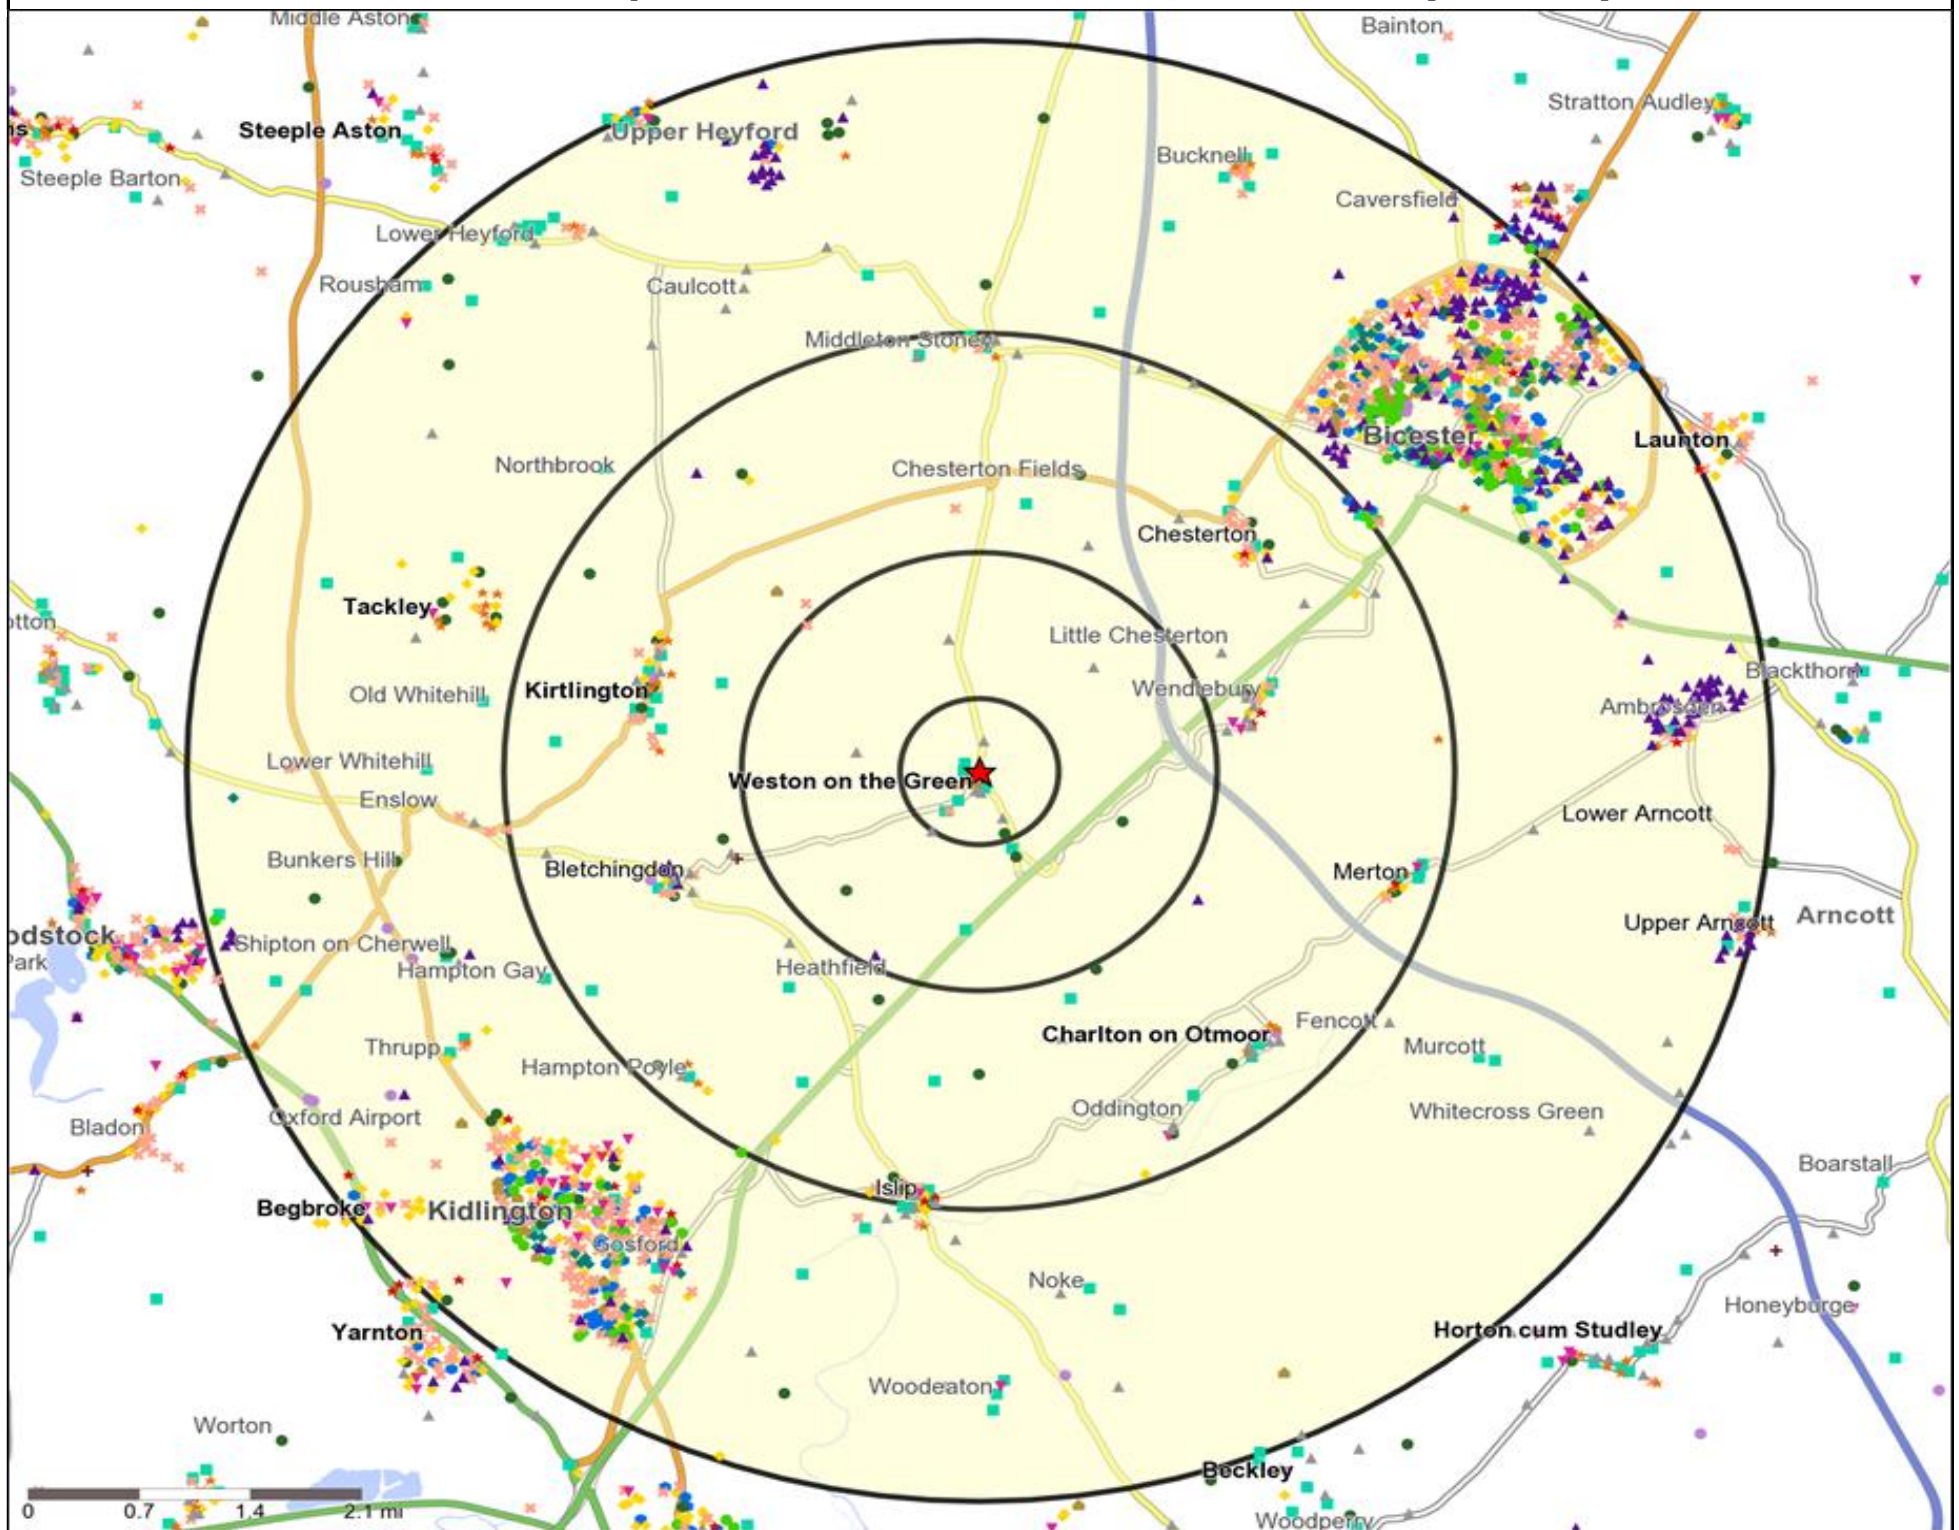

Mosaic UK Map and Data: BLACK SHEEP, BICESTER (201125)

Copyright Experian Ltd, HERE 2015. Ordnance Survey © Crown copyright 2015

- | | | | | |
|-------------------------------|-------------------------|----------------------|-----------------------|---------------------|
| Location | Mosaic UK Groups | D Rural Reality | H Aspiring Homemakers | L Vintage Value |
| 0.5, 1.5, 3 & 5 Mile Distance | A City Prosperity | E Senior Security | I Family Basics | M Modest Traditions |
| Rivers, Canals and Lakes | B Prestige Positions | F Suburban Stability | J Transient Renters | N Urban Cohesion |
| | C Country Living | G Domestic Success | K Municipal Challenge | O Rental Hubs |

Mosaic UK Data Table (Residential)

	Count:	Index:
	0 - 0.5 Miles	0 - 0.5 Miles
A City Prosperity (18+)	0	0
B Prestige Positions (18+)	13	44
C Country Living (18+)	354	1,258
D Rural Reality (18+)	27	96
E Senior Security (18+)	0	0
F Suburban Stability (18+)	0	0
G Domestic Success (18+)	0	0
H Aspiring Homemakers (18+)	11	30
I Family Basics (18+)	0	0
J Transient Renters (18+)	0	0
K Municipal Challenge (18+)	0	0
L Vintage Value (18+)	0	0
M Modest Traditions (18+)	0	0
N Urban Cohesion (18+)	0	0
O Rental Hubs (18+)	0	0
Adults 18+ estimate 2015	405	100

Occasions Map and Data: BLACK SHEEP, BICESTER (201125)

Copyright Experian Ltd, HERE 2015. Ordnance Survey © Crown copyright 2015

- ★ Location
- 0.5, 1.5, 3 & 5 Mile Distance
- ~ Rivers, Canals and Lakes
- Occasions Types**
■ 01 Mine's a Pint
◆ 02 Early Doors
● 03 Everyday is Friday
- ▲ 04 Weekend Millionaires
● 05 Out On The Town
▲ 06 Business and Pleasure
● 07 Sporting Pints
- 08 Student Social
▼ 09 Leisurely Lunch
✕ 10 Wining and Dining
▲ 11 Household Outing
- ★ 12 Midweek Meal Deal
◆ 13 Date Night
★ 14 Birthday Treat
+ 15 Pre Show Meal