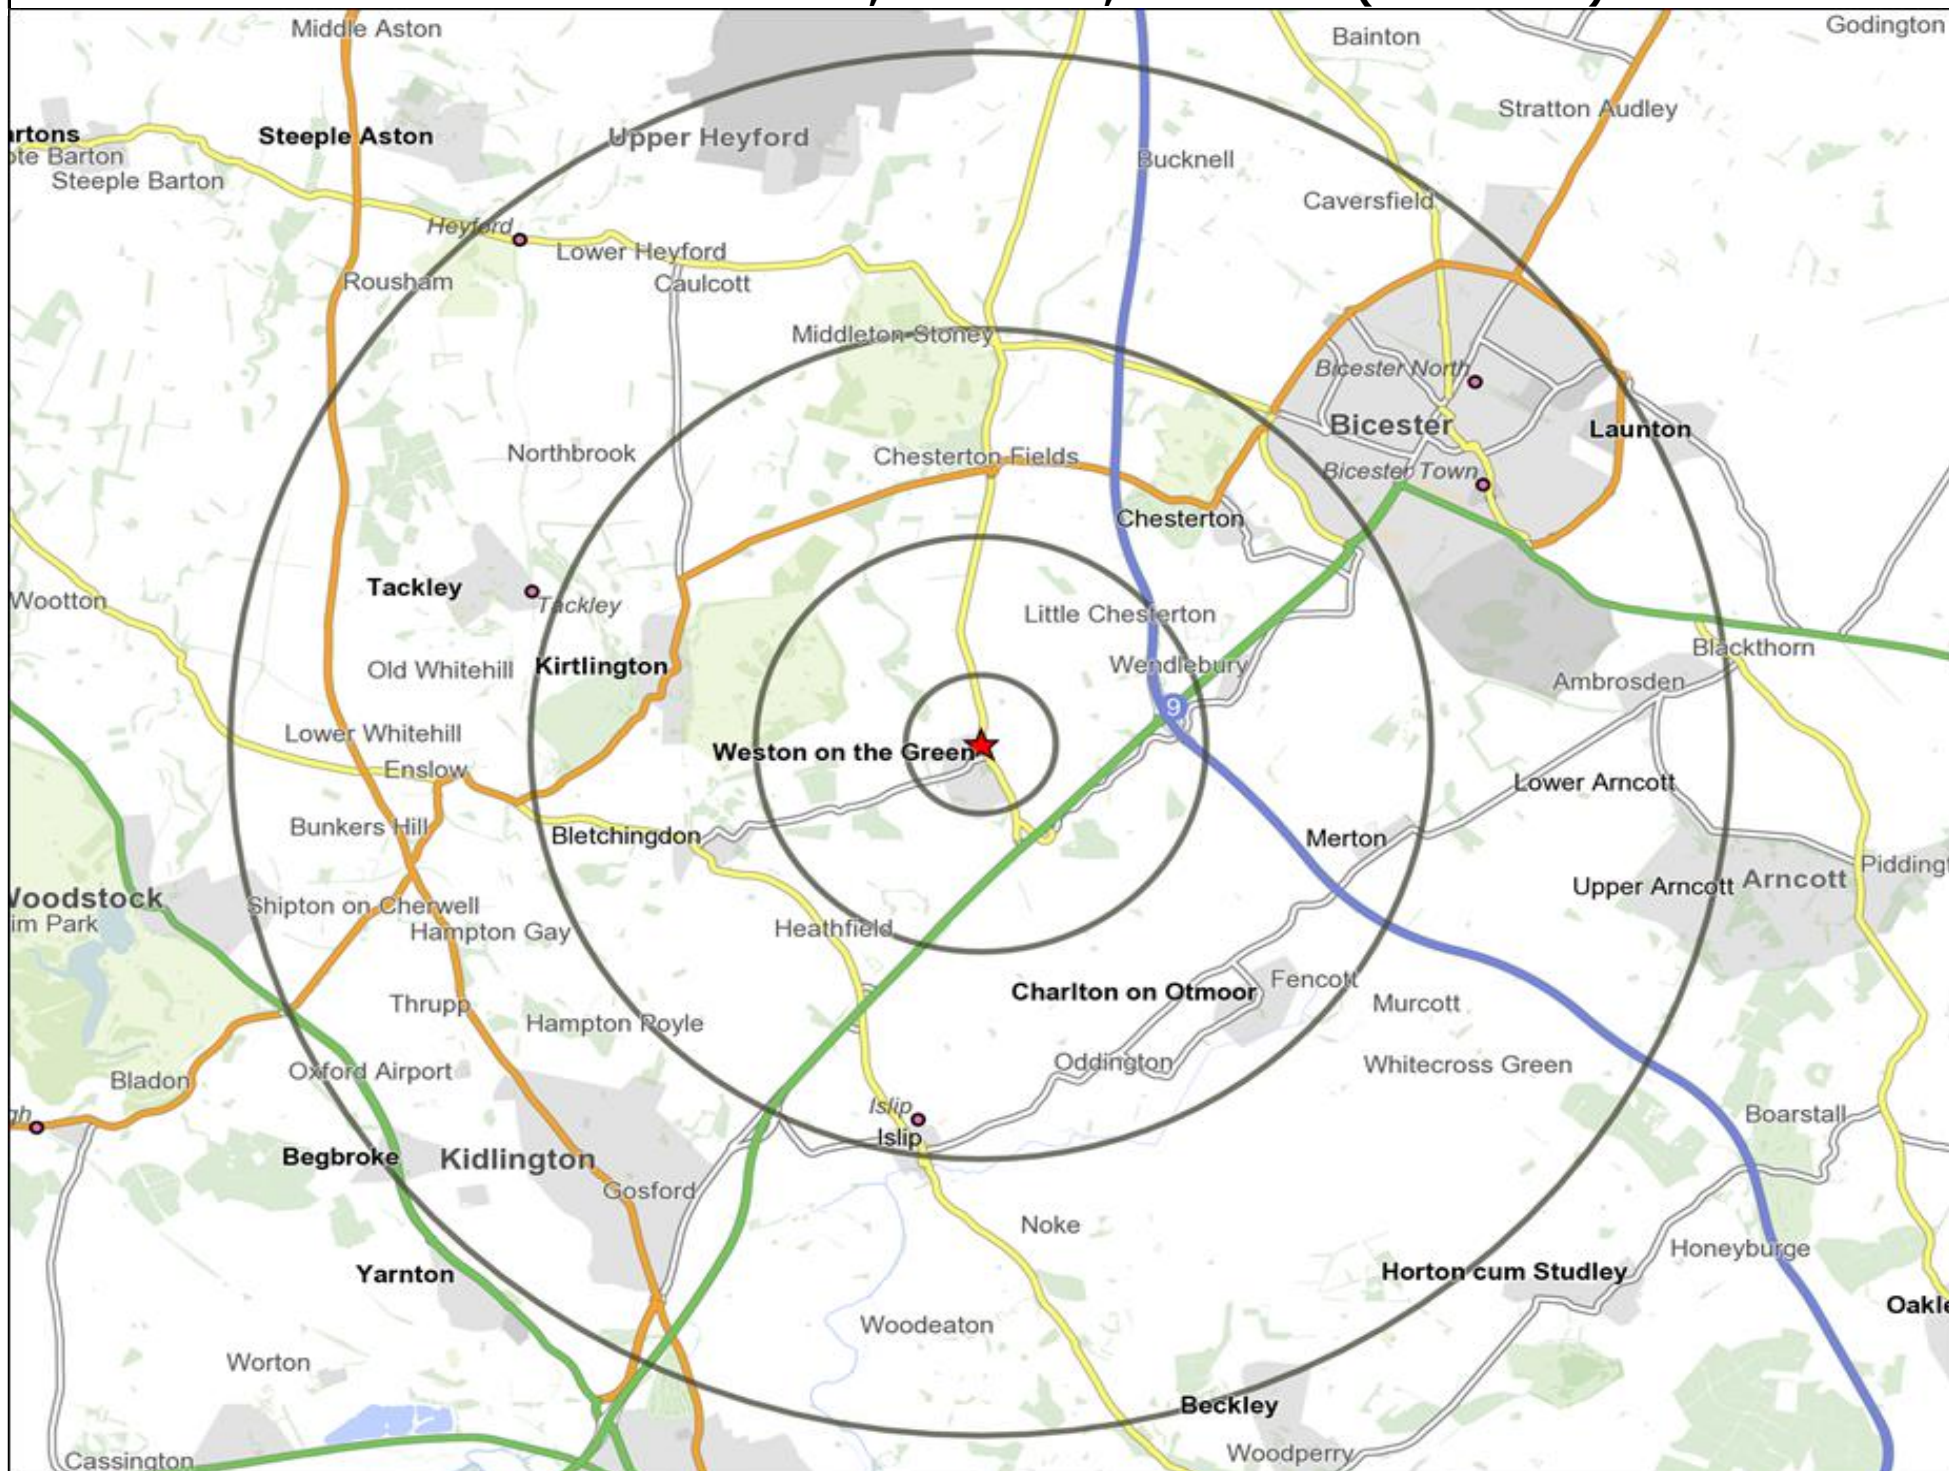

**Customer Profile Report for BLACK SHEEP, BICESTER (Punch Outlet Number: 201125)
WESTON ON THE GREEN, BICESTER, OX25 3RA (OX25 3RA)**

Copyright Experian Ltd, HERE 2015. Ordnance Survey © Crown copyright 2015

★ Location   ○ 0.5, 1.5, 3 & 5 Mile Distance

Age Data Table

	Count:					Index:				
	0 - 0.5 Miles	0 - 1.5 Miles	0 - 3.0 Miles	0 - 5.0 Miles	15 Min Drivetime	0 - 0.5 Miles	0 - 1.5 Miles	0 - 3.0 Miles	0 - 5.0 Miles	15 Min Drivetime
0-15	67	100	1,059	12,358	20,933	74	78	96	106	104
16-17	10	14	92	1,362	2,531	90	88	67	95	101
18-24	16	29	258	4,577	7,768	37	47	48	82	80
25-34	25	41	455	8,928	14,925	38	44	56	105	102
35-44	60	90	802	8,680	14,744	99	103	107	110	108
45-54	82	122	1,120	9,281	15,917	120	125	134	106	104
55-64	73	103	837	6,505	11,769	134	133	126	93	97
65+	147	187	1,268	10,247	18,833	170	151	120	92	97
Population estimate 2015	480	686	5,891	61,938	107,420	100	100	100	100	100

Ethnicity - Census 2011

	Count:					%:				
	0 - 0.5 Miles	0 - 1.5 Miles	0 - 3.0 Miles	0 - 5.0 Miles	15 Min Drivetime	0 - 0.5 Miles	0 - 1.5 Miles	0 - 3.0 Miles	0 - 5.0 Miles	15 Min Drivetime
White	443	626	5,100	55,289	93,397	98%	98%	97%	92%	91%
Mixed / Multiple Ethnic Groups	1	2	63	1,189	2,310	0%	0%	1%	2%	2%
Asian / Asian British	3	8	72	2,167	4,613	1%	1%	1%	4%	4%
Black / African / Caribbean / Black British	2	3	13	907	1,476	0%	0%	0%	2%	1%
Other Ethnic Group	2	3	9	314	792	0%	0%	0%	1%	1%
All People (Ethnic Group)	451	642	5,257	59,866	102,588	100	100	100	100	100