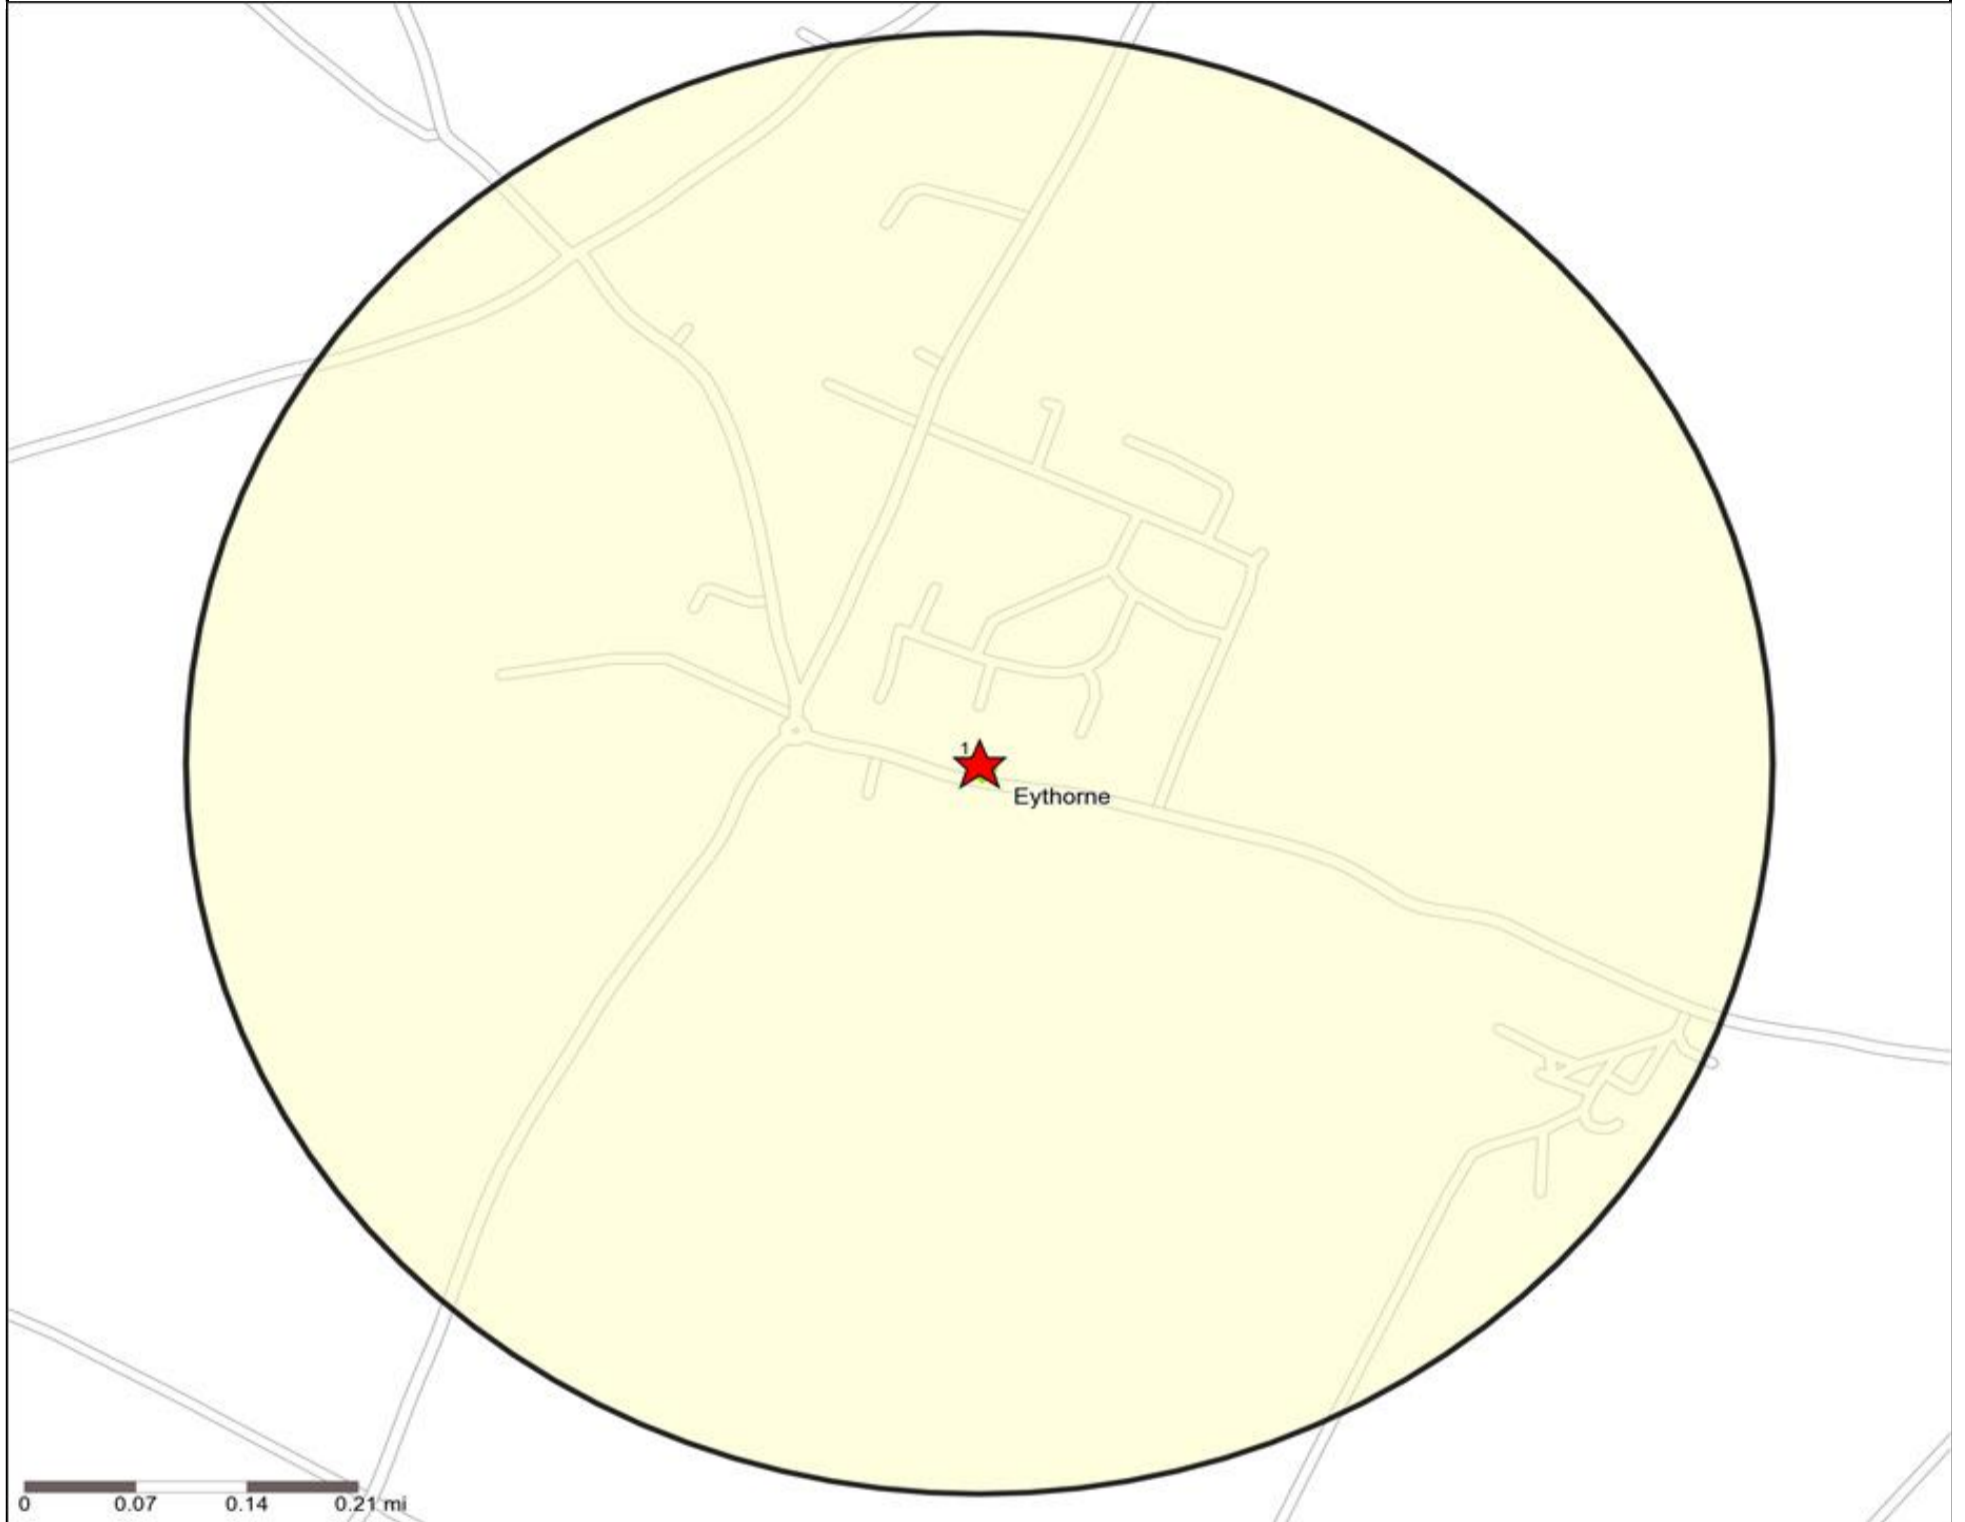

### Competition Map and Data: CROWN, EYETHORNE (122943)

Numbers on competition points relate to the distance ranking in the competition table on page 7. Copyright Experian Ltd, HERE 2015. Ordnance Survey © Crown copyright 2015

- Location
- Branded Food
- Dry Led
- Café / Wine Bar
- Other
- 0.5, 1.5, 3 & 5 Mile Distance
- Circuit Bar
- Rural Character
- Rivers, Canals and Lakes
- Community Local

**Competition Map and Data: CROWN, EYETHORNE (122943)**

Numbers on competition points relate to the distance ranking in the competition table on page 7. Copyright Experian Ltd, HERE 2015. Ordnance Survey © Crown copyright 2015