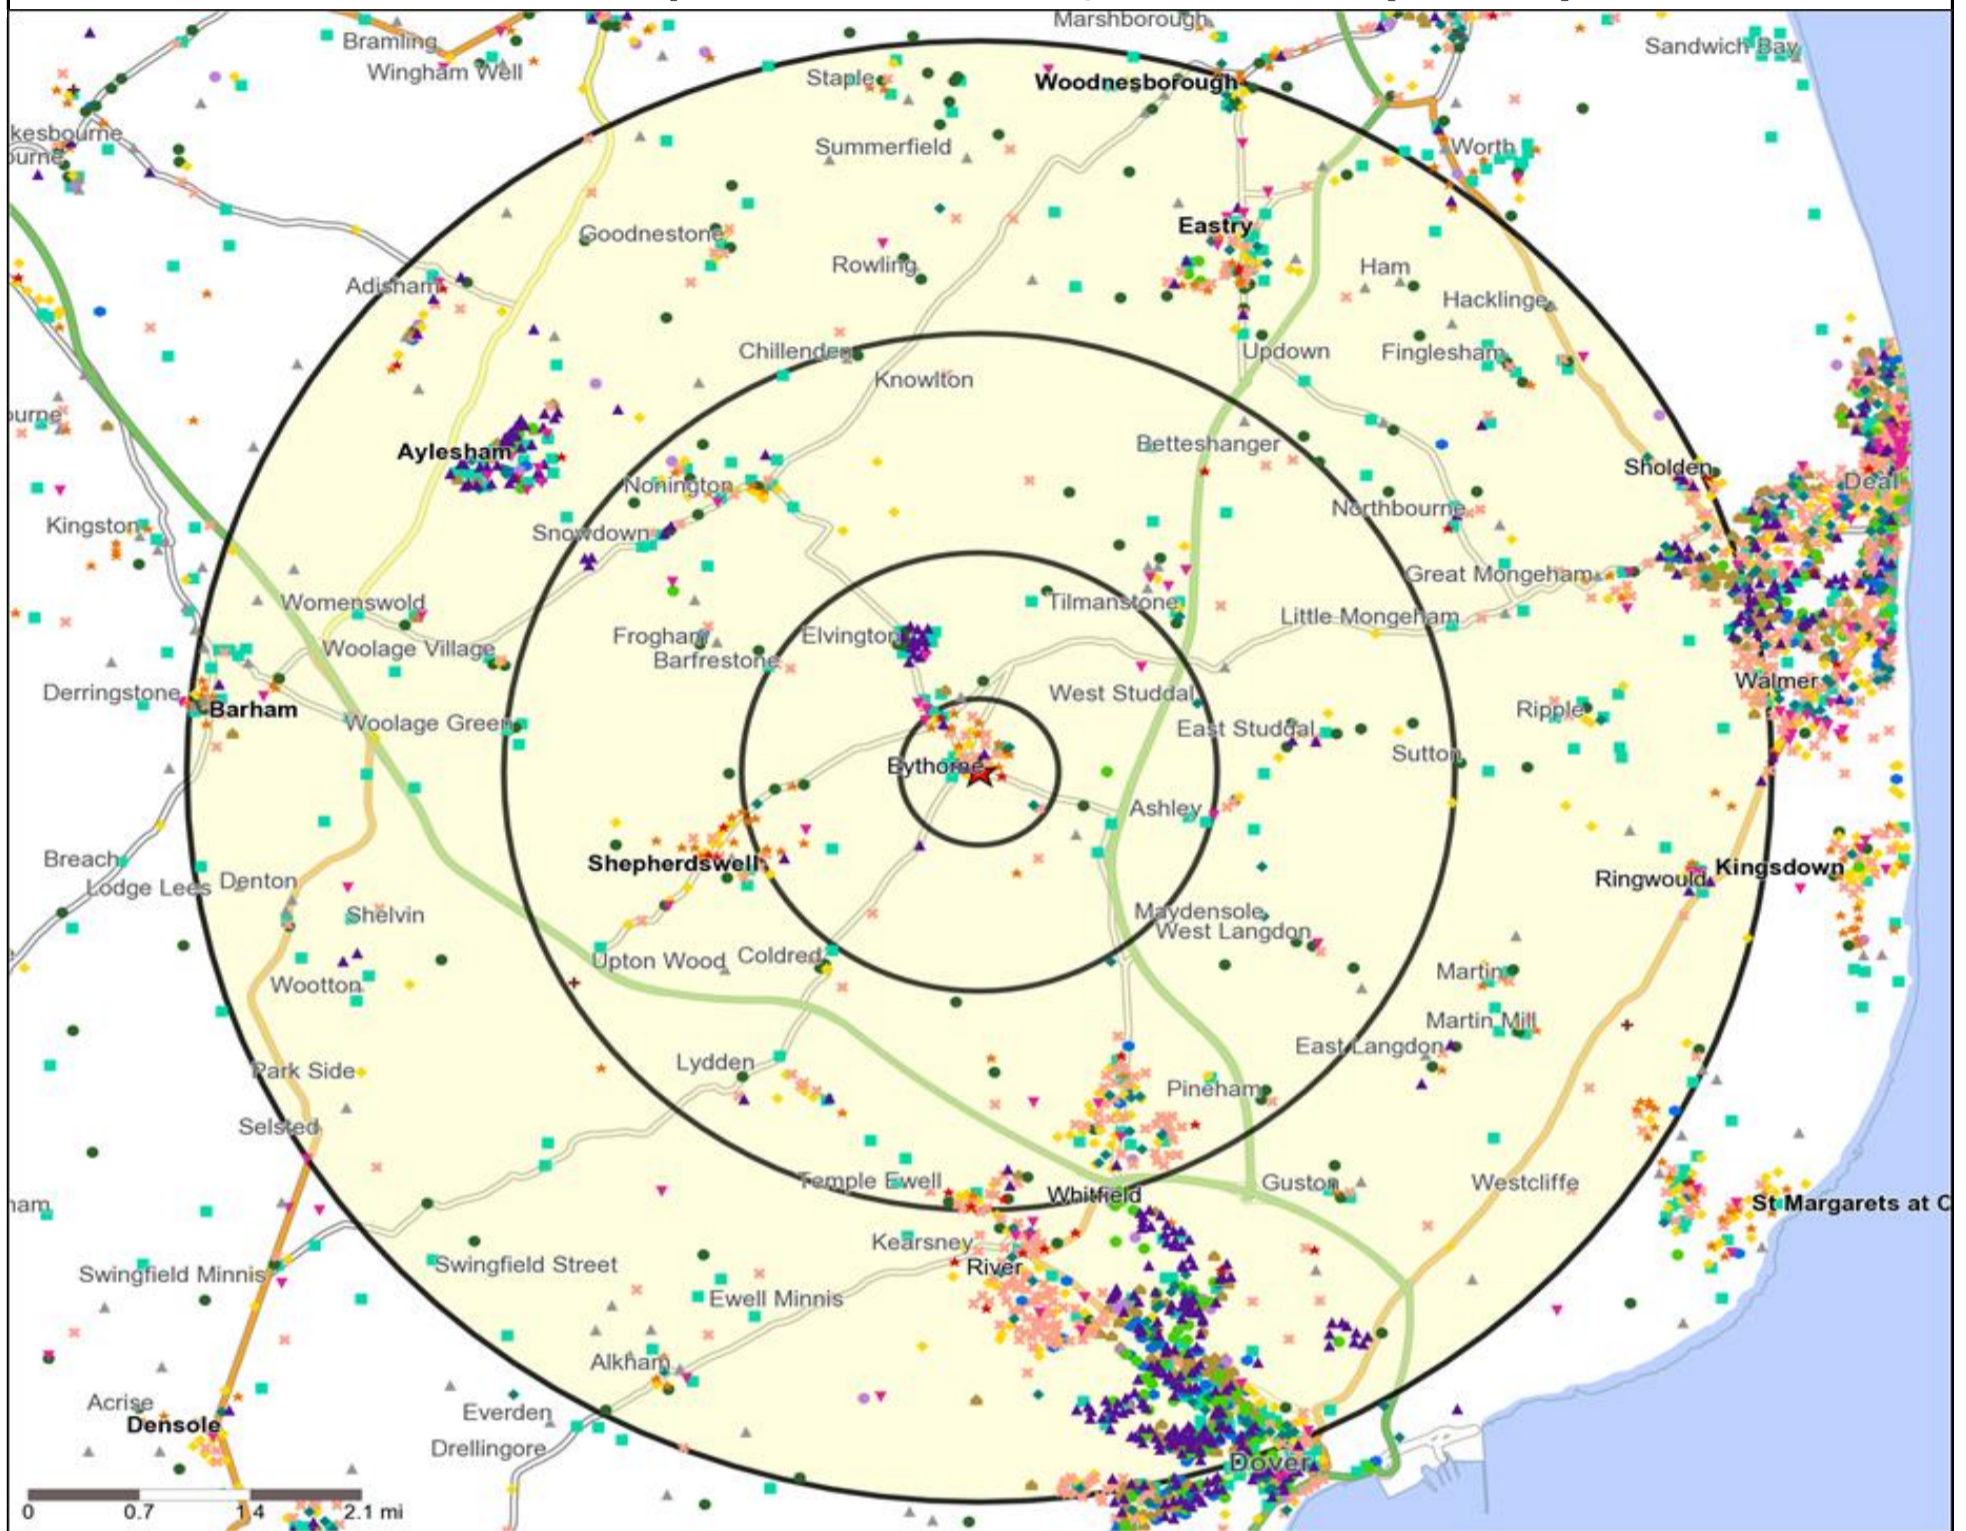

**Mosaic UK Map and Data: CROWN, EYETHORNE (122943)**

Copyright Experian Ltd, HERE 2015. Ordnance Survey © Crown copyright 2015

- |                               |                         |                      |                       |                     |
|-------------------------------|-------------------------|----------------------|-----------------------|---------------------|
| Location                      | <b>Mosaic UK Groups</b> | D Rural Reality      | H Aspiring Homemakers | L Vintage Value     |
| 0.5, 1.5, 3 & 5 Mile Distance | A City Prosperity       | E Senior Security    | I Family Basics       | M Modest Traditions |
| Rivers, Canals and Lakes      | B Prestige Positions    | F Suburban Stability | J Transient Renters   | N Urban Cohesion    |
|                               | C Country Living        | G Domestic Success   | K Municipal Challenge | O Rental Hubs       |

### Occasions Map and Data: CROWN, EYETHORNE (122943)

Copyright Experian Ltd, HERE 2015. Ordnance Survey © Crown copyright 2015

- ★ Location
- 0.5, 1.5, 3 & 5 Mile Distance
- ~ Rivers, Canals and Lakes
- Occasions Types
- 01 Mine's a Pint
- ◆ 02 Early Doors
- 03 Everyday is Friday
- ▲ 04 Weekend Millionaires
- 05 Out On The Town
- ▲ 06 Business and Pleasure
- 07 Sporting Pints
- 08 Student Social
- ▼ 09 Leisurely Lunch
- 10 Wining and Dining
- ▲ 11 Household Outing
- ★ 12 Midweek Meal Deal
- ◆ 13 Date Night
- ★ 14 Birthday Treat
- + 15 Pre Show Meal