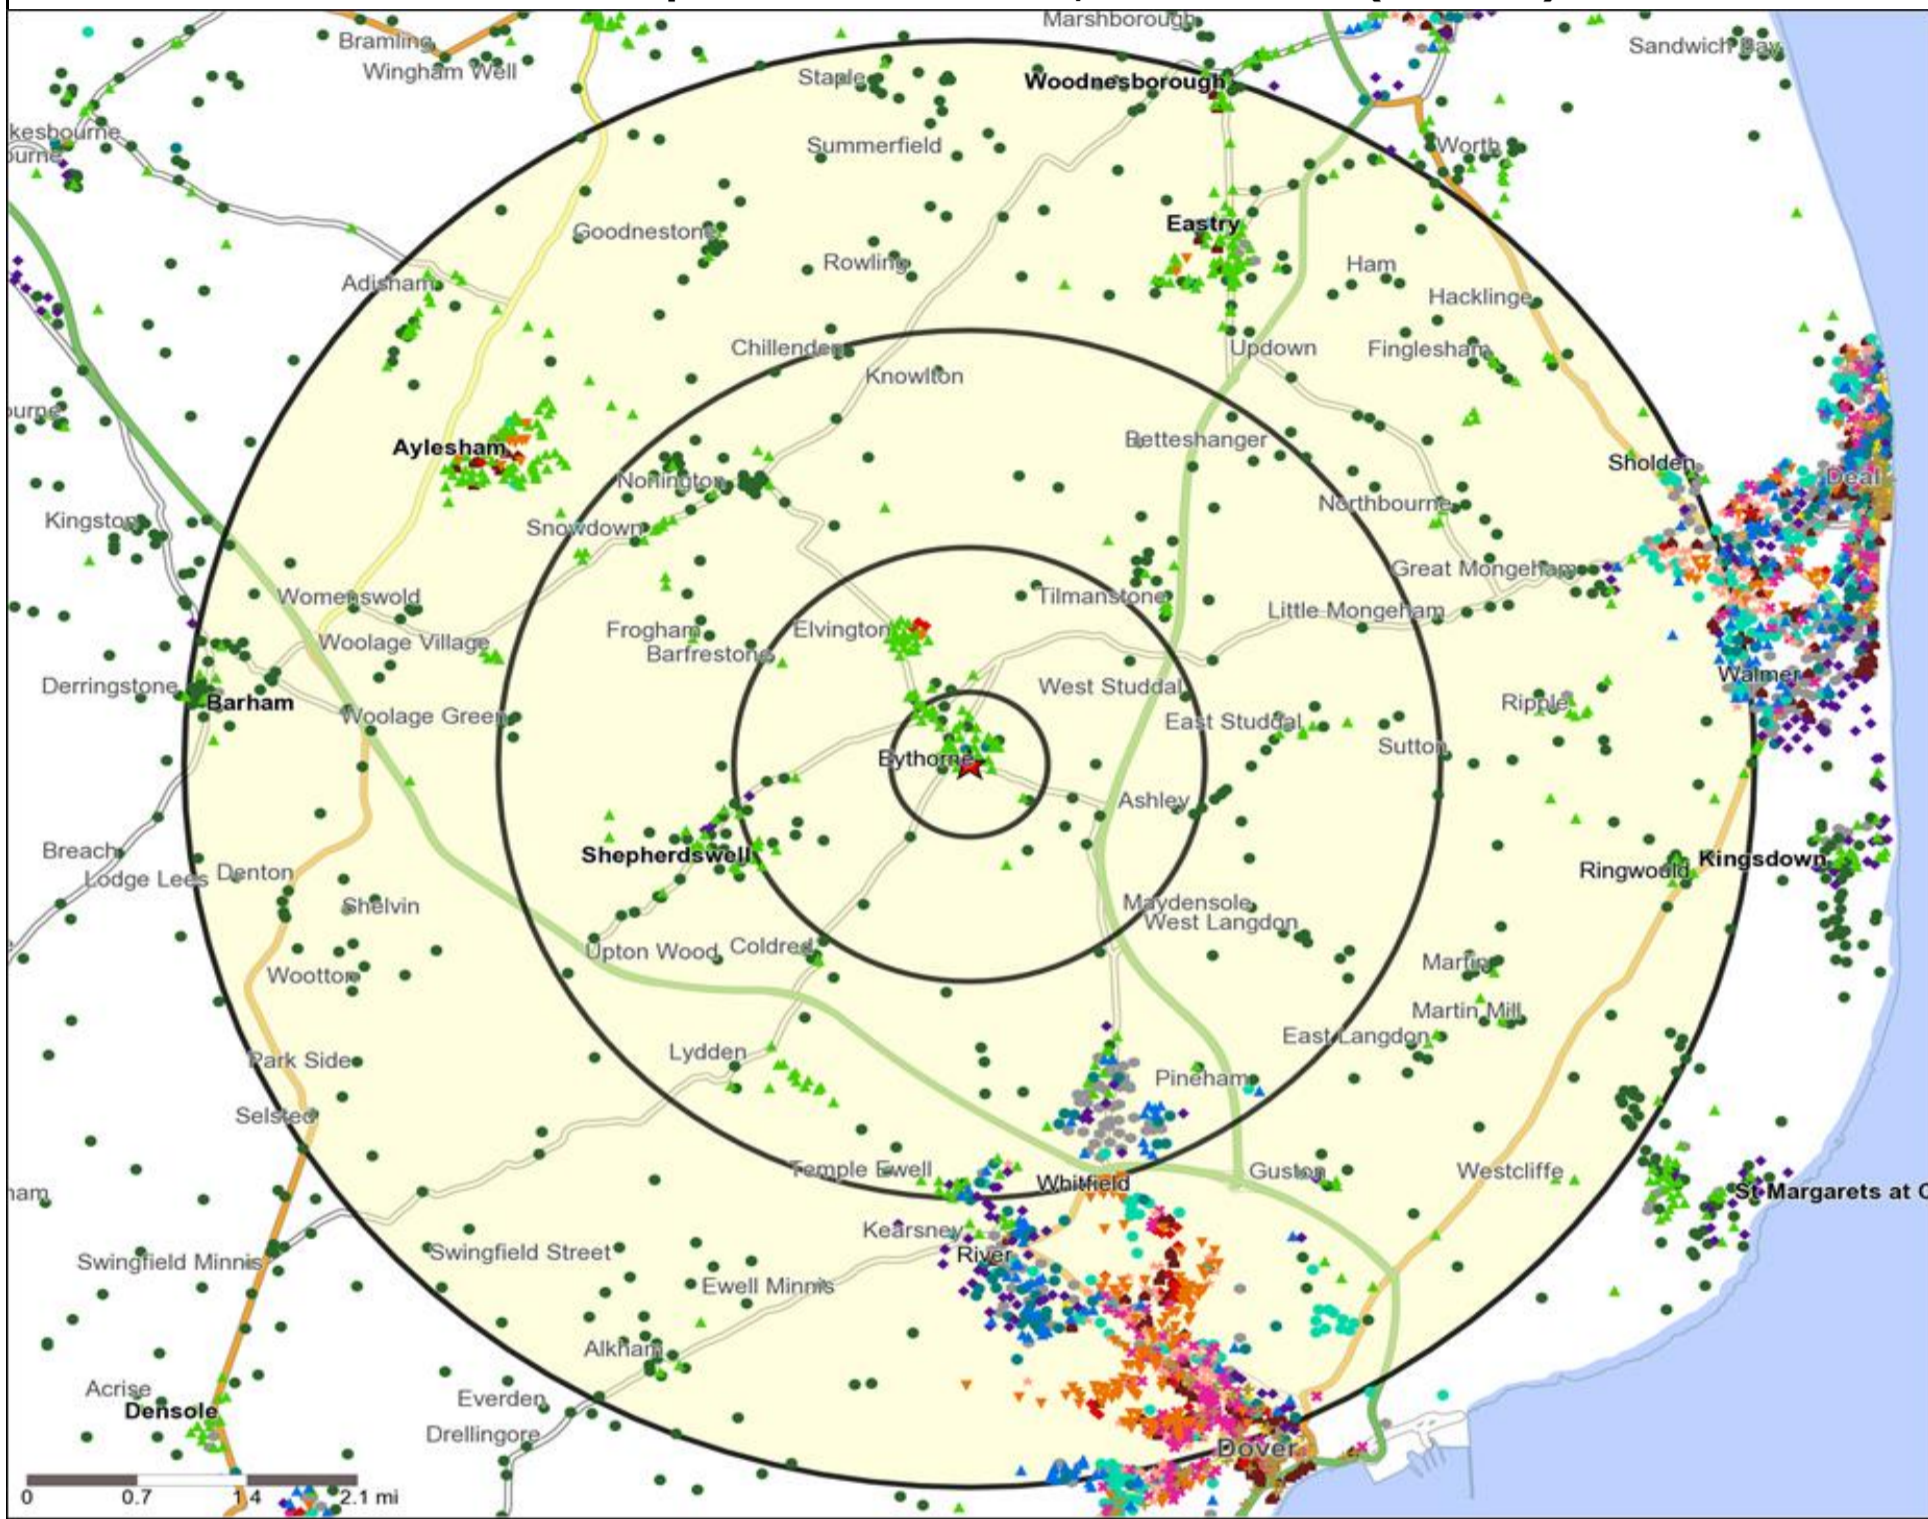

**Mosaic UK Map and Data: CROWN, EYETHORNE (122943)**

Copyright Experian Ltd, HERE 2015. Ordnance Survey © Crown copyright 2015

	Count:					Index:				
	0 - 0.5 Miles	0 - 1.5 Miles	0 - 3.0 Miles	0 - 5.0 Miles	15 Min Drivetime	0 - 0.5	0 - 1.5	0 - 3.0	0 - 5.0	15 Min Drivetime
<b>A City Prosperity (18+)</b>	0	0	0	1	2	0	0	0	0	0
<b>B Prestige Positions (18+)</b>	1	7	249	1,234	2,867	1	4	34	36	56
<b>C Country Living (18+)</b>	121	465	2,239	6,374	8,971	156	267	319	197	182
<b>D Rural Reality (18+)</b>	933	1,828	4,262	9,902	14,303	1,205	1,053	609	307	291
<b>E Senior Security (18+)</b>	0	0	1,747	3,686	6,913	0	0	213	98	120
<b>F Suburban Stability (18+)</b>	0	0	746	2,856	3,760	0	0	121	101	87
<b>G Domestic Success (18+)</b>	62	62	559	2,027	3,566	66	29	66	52	60
<b>H Aspiring Homemakers (18+)</b>	0	0	119	3,511	5,895	0	0	13	83	91
<b>I Family Basics (18+)</b>	0	16	55	5,241	5,545	0	9	8	156	108
<b>J Transient Renters (18+)</b>	0	0	0	3,616	4,616	0	0	0	135	113
<b>K Municipal Challenge (18+)</b>	0	126	126	1,056	1,242	0	86	21	39	30
<b>L Vintage Value (18+)</b>	0	0	0	3,007	5,725	0	0	0	103	128
<b>M Modest Traditions (18+)</b>	0	0	3	3,085	5,039	0	0	1	140	150
<b>N Urban Cohesion (18+)</b>	0	0	0	93	276	0	0	0	4	7
<b>O Rental Hubs (18+)</b>	0	0	0	788	2,093	0	0	0	22	38
<b>Adults 18+ estimate 2015</b>	<b>1,117</b>	<b>2,504</b>	<b>10,105</b>	<b>46,477</b>	<b>70,813</b>	<b>100</b>	<b>100</b>	<b>100</b>	<b>100</b>	<b>100</b>

### Occasions Map and Data: CROWN, EYETHORNE (122943)

Copyright Experian Ltd, HERE 2015. Ordnance Survey © Crown copyright 2015

- ★ Location
- 0.5, 1.5, 3 & 5 Mile Distance
- ~ Rivers, Canals and Lakes
- Occasions Types
- 01 Mine's a Pint
- ◆ 02 Early Doors
- 03 Everyday is Friday
- ▲ 04 Weekend Millionaires
- 05 Out On The Town
- ▲ 06 Business and Pleasure
- 07 Sporting Pints
- 08 Student Social
- ▼ 09 Leisurely Lunch
- 10 Wining and Dining
- ▲ 11 Household Outing
- ★ 12 Midweek Meal Deal
- ◆ 13 Date Night
- ★ 14 Birthday Treat
- + 15 Pre Show Meal