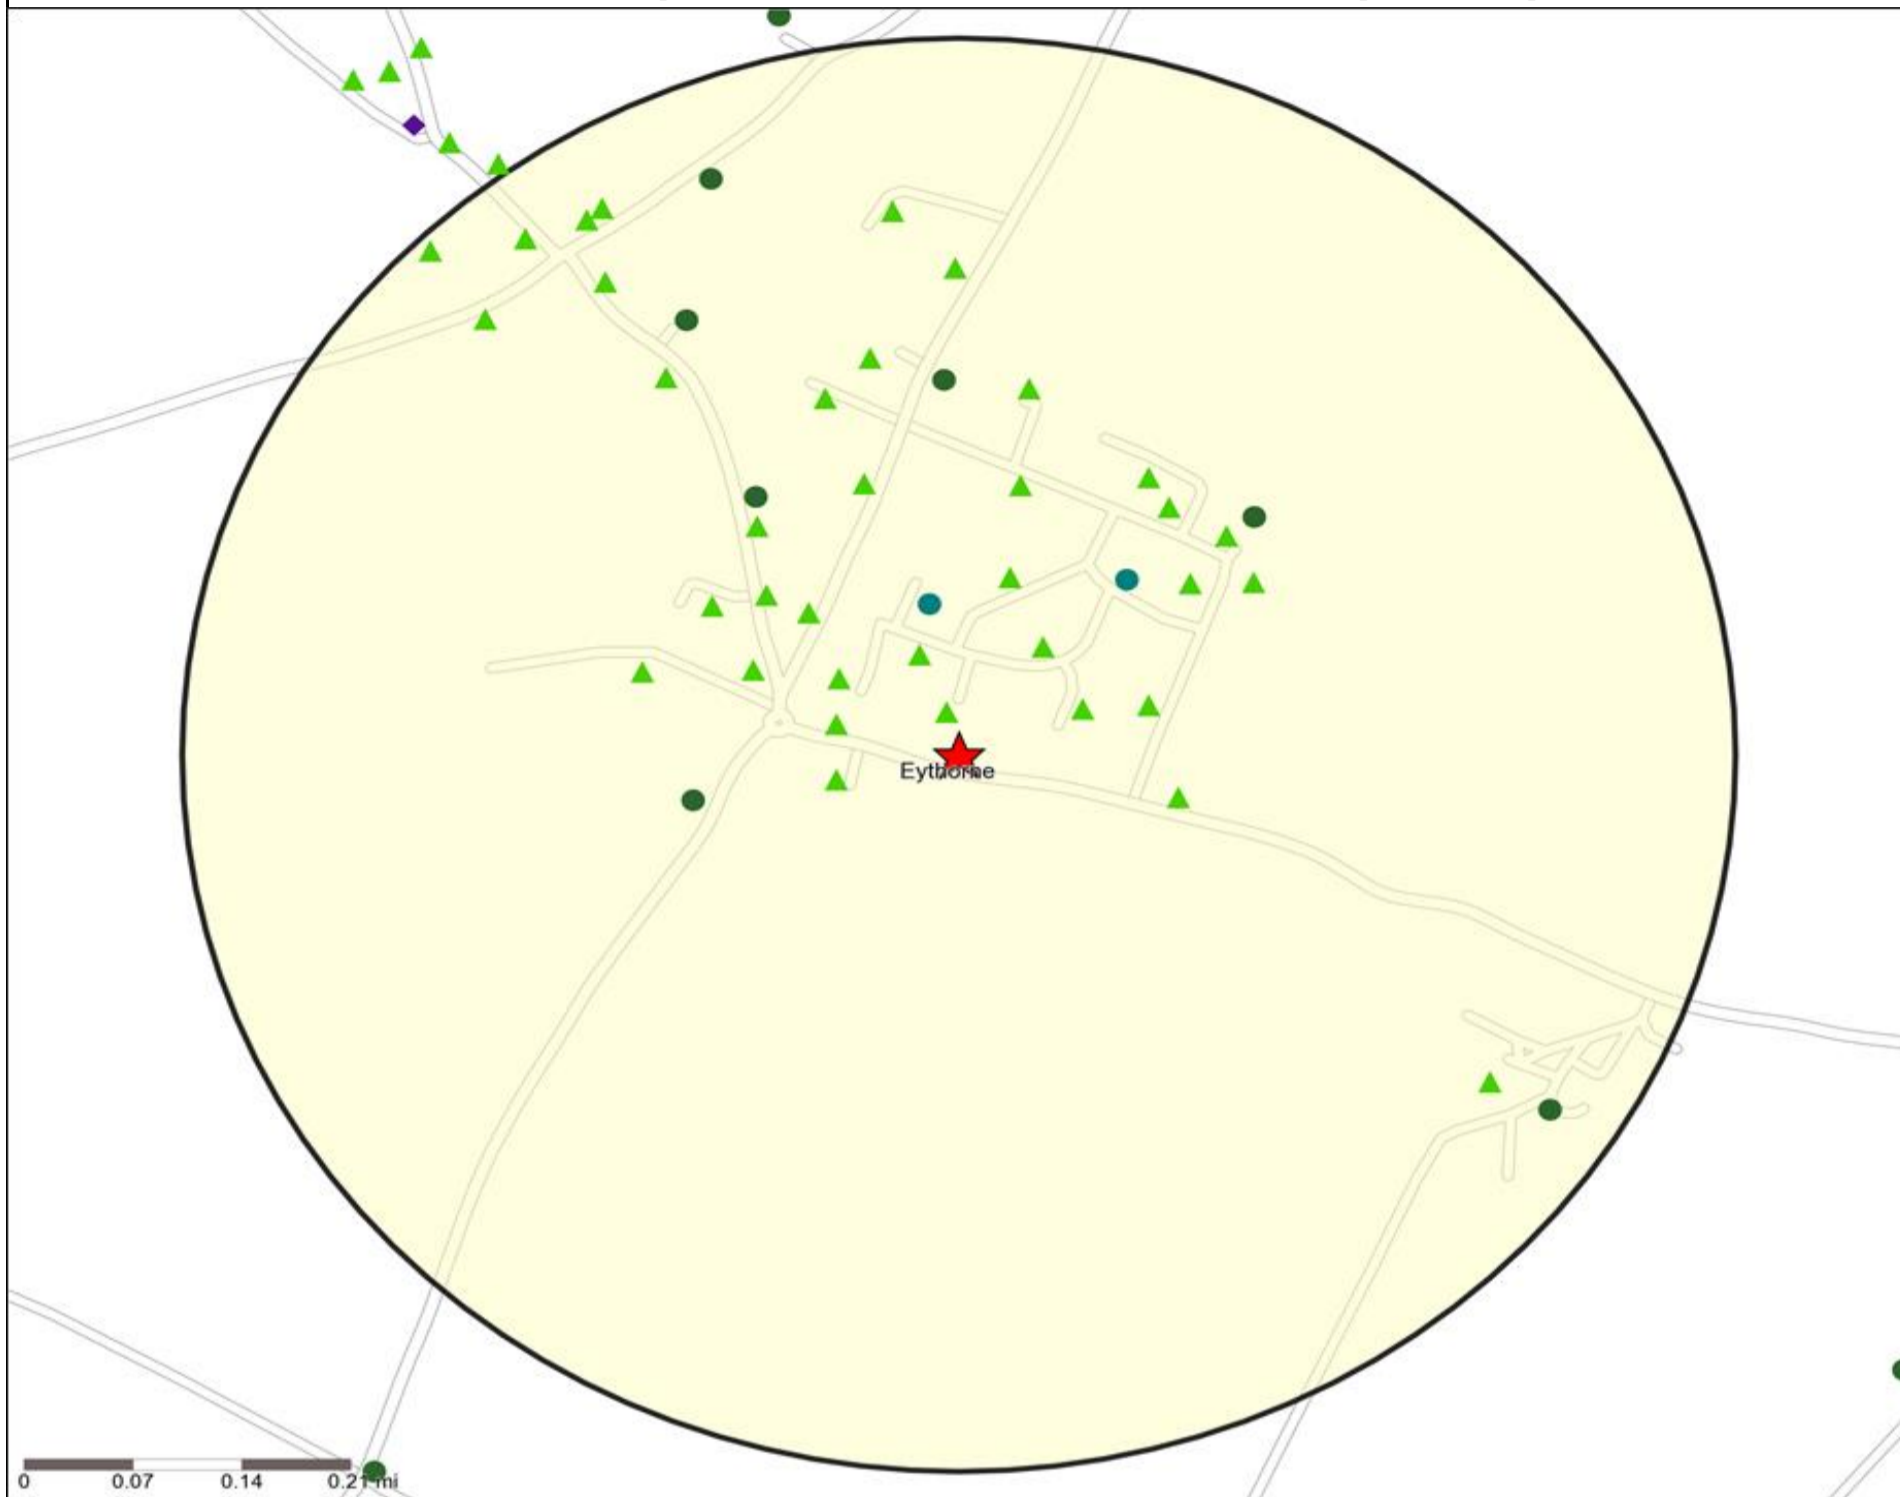

Mosaic UK Map and Data: CROWN, EYETHORNE (122943)

Copyright Experian Ltd, HERE 2015. Ordnance Survey © Crown copyright 2015

Location	Mosaic UK Groups	D Rural Reality	H Aspiring Homemakers	L Vintage Value
0.5, 1.5, 3 & 5 Mile Distance	A City Prosperity	E Senior Security	I Family Basics	M Modest Traditions
Rivers, Canals and Lakes	B Prestige Positions	F Suburban Stability	J Transient Renters	N Urban Cohesion
	C Country Living	G Domestic Success	K Municipal Challenge	O Rental Hubs

Mosaic UK Data Table (Residential)

	Count:	Index:
	0 - 0.5 Miles	0 - 0.5 Miles
A City Prosperity (18+)	0	0
B Prestige Positions (18+)	1	1
C Country Living (18+)	121	156
D Rural Reality (18+)	933	1,205
E Senior Security (18+)	0	0
F Suburban Stability (18+)	0	0
G Domestic Success (18+)	62	66
H Aspiring Homemakers (18+)	0	0
I Family Basics (18+)	0	0
J Transient Renters (18+)	0	0
K Municipal Challenge (18+)	0	0
L Vintage Value (18+)	0	0
M Modest Traditions (18+)	0	0
N Urban Cohesion (18+)	0	0
O Rental Hubs (18+)	0	0
Adults 18+ estimate 2015	1,117	100