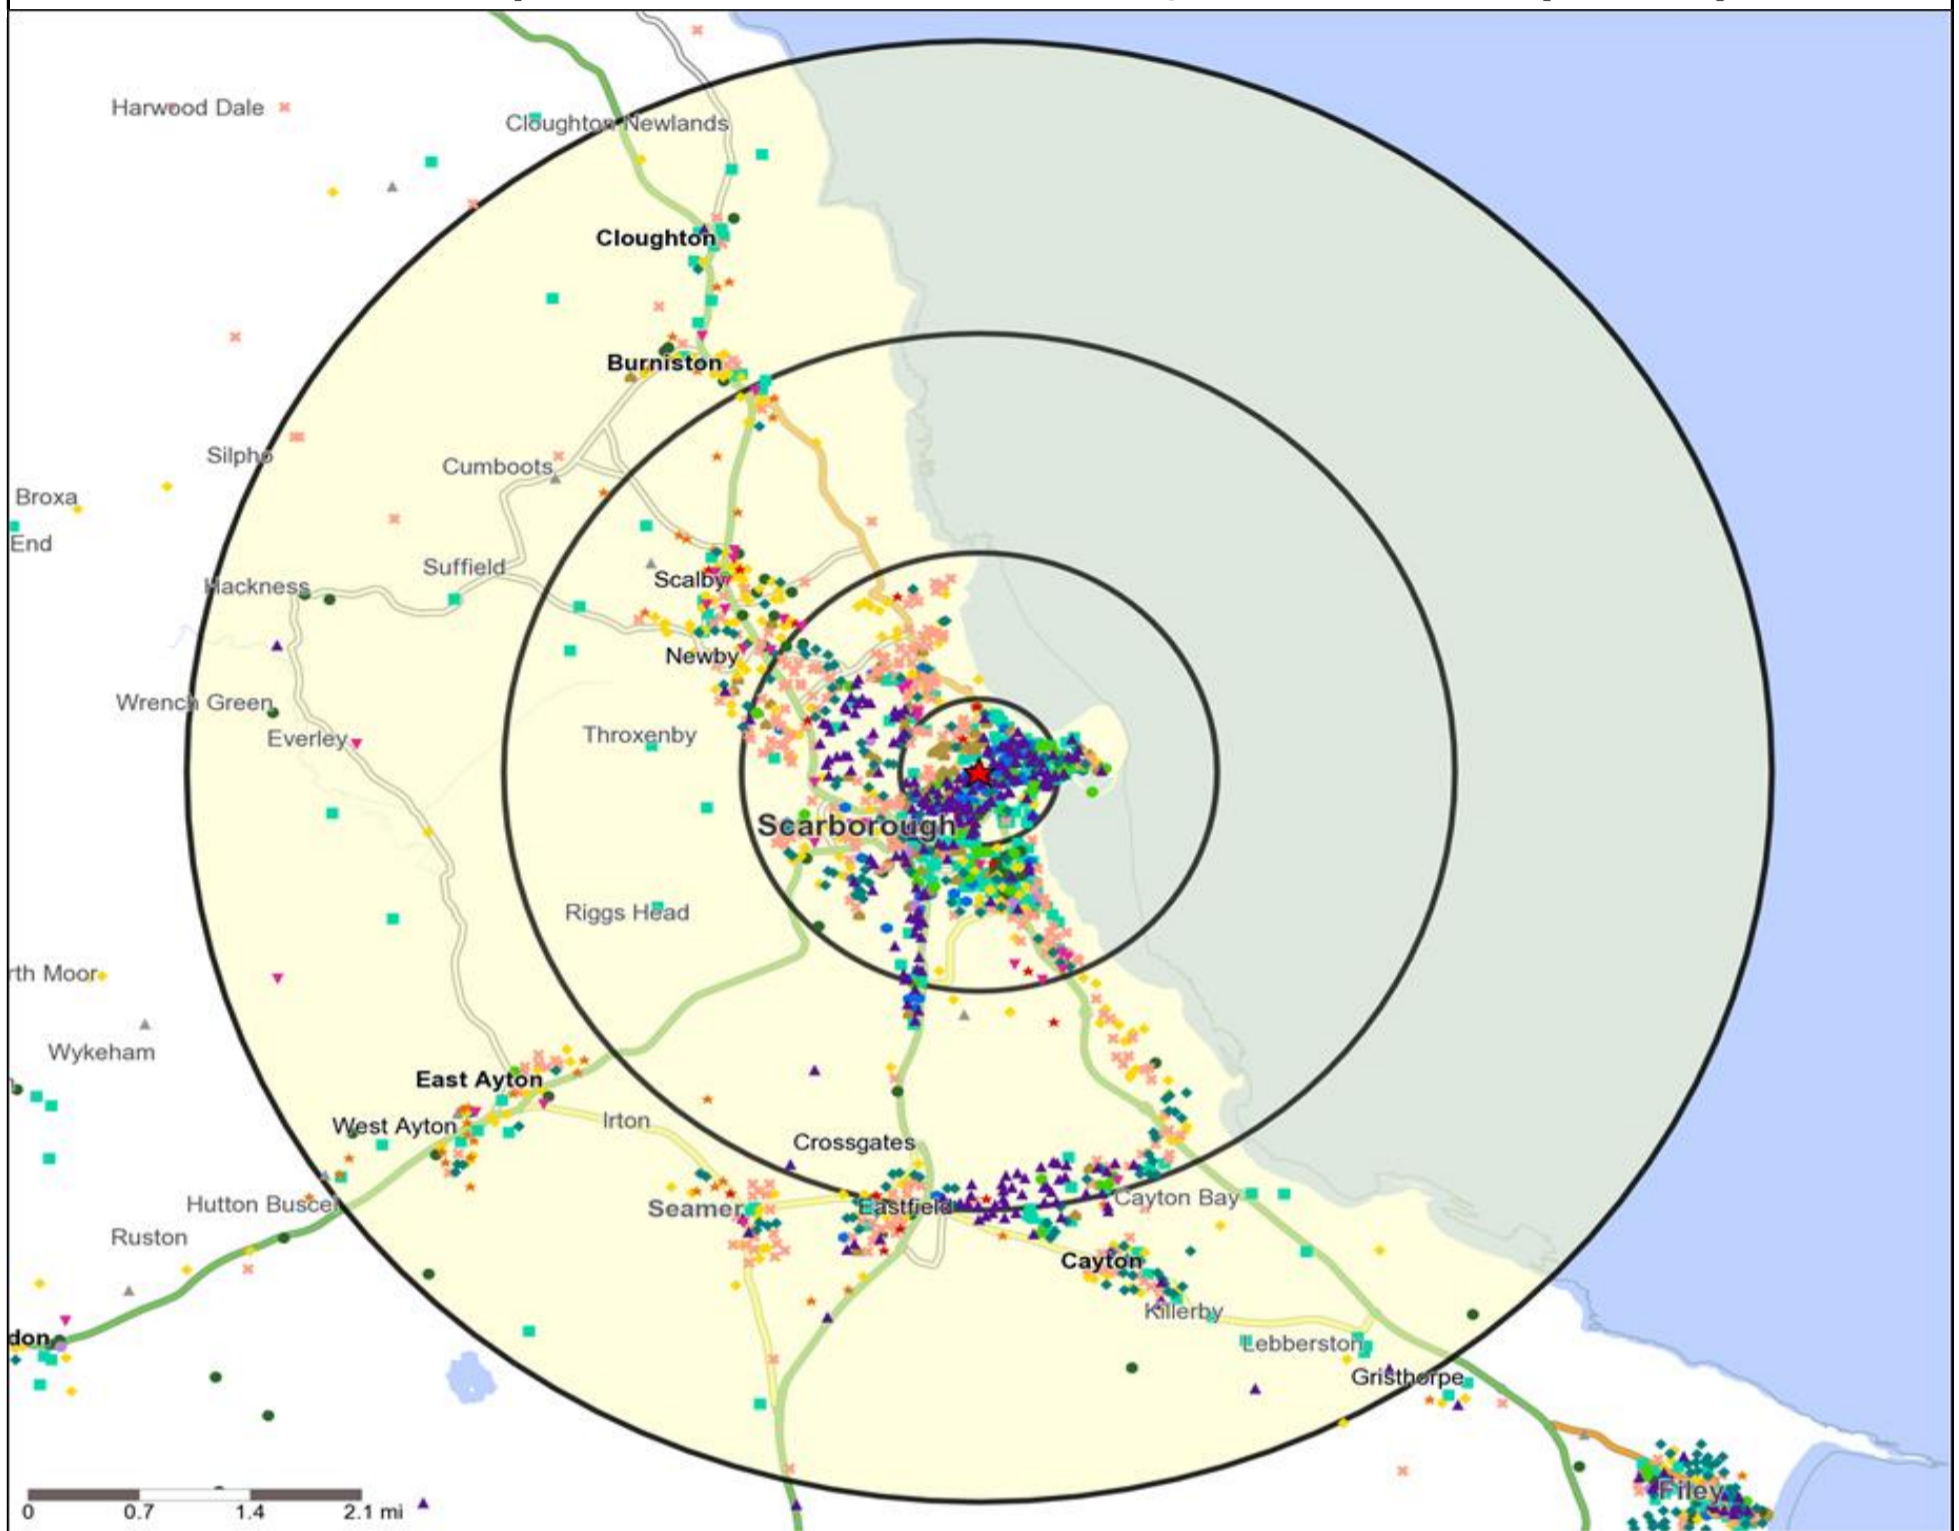

Mosaic UK Map and Data: TRAFALGAR HOTEL, SCARBOROUGH (200139)

Copyright Experian Ltd, HERE 2015. Ordnance Survey © Crown copyright 2015

- | | | | | |
|-------------------------------|-------------------------|----------------------|-----------------------|---------------------|
| Location | Mosaic UK Groups | D Rural Reality | H Aspiring Homemakers | L Vintage Value |
| 0.5, 1.5, 3 & 5 Mile Distance | A City Prosperity | E Senior Security | I Family Basics | M Modest Traditions |
| Rivers, Canals and Lakes | B Prestige Positions | F Suburban Stability | J Transient Renters | N Urban Cohesion |
| | C Country Living | G Domestic Success | K Municipal Challenge | O Rental Hubs |

Mosaic UK Data Table (Residential)

	Count:	Index:
	0 - 0.5 Miles	0 - 0.5 Miles
A City Prosperity (18+)	0	0
B Prestige Positions (18+)	0	0
C Country Living (18+)	0	0
D Rural Reality (18+)	0	0
E Senior Security (18+)	608	67
F Suburban Stability (18+)	149	22
G Domestic Success (18+)	0	0
H Aspiring Homemakers (18+)	581	57
I Family Basics (18+)	1,281	159
J Transient Renters (18+)	5,371	834
K Municipal Challenge (18+)	224	34
L Vintage Value (18+)	898	128
M Modest Traditions (18+)	619	117
N Urban Cohesion (18+)	32	5
O Rental Hubs (18+)	1,400	163
Adults 18+ estimate 2015	11,163	100

Occasions Map and Data: TRAFALGAR HOTEL, SCARBOROUGH (200139)

Copyright Experian Ltd, HERE 2015. Ordnance Survey © Crown copyright 2015

- ★ Location
- 0.5, 1.5, 3 & 5 Mile Distance
- ~ Rivers, Canals and Lakes
- Occasions Types**
■ 01 Mine's a Pint
◆ 02 Early Doors
● 03 Everyday is Friday
- ▲ 04 Weekend Millionaires
● 05 Out On The Town
▲ 06 Business and Pleasure
● 07 Sporting Pints
- 08 Student Social
▼ 09 Leisurely Lunch
✕ 10 Wining and Dining
▲ 11 Household Outing
- ★ 12 Midweek Meal Deal
◆ 13 Date Night
★ 14 Birthday Treat
+ 15 Pre Show Meal