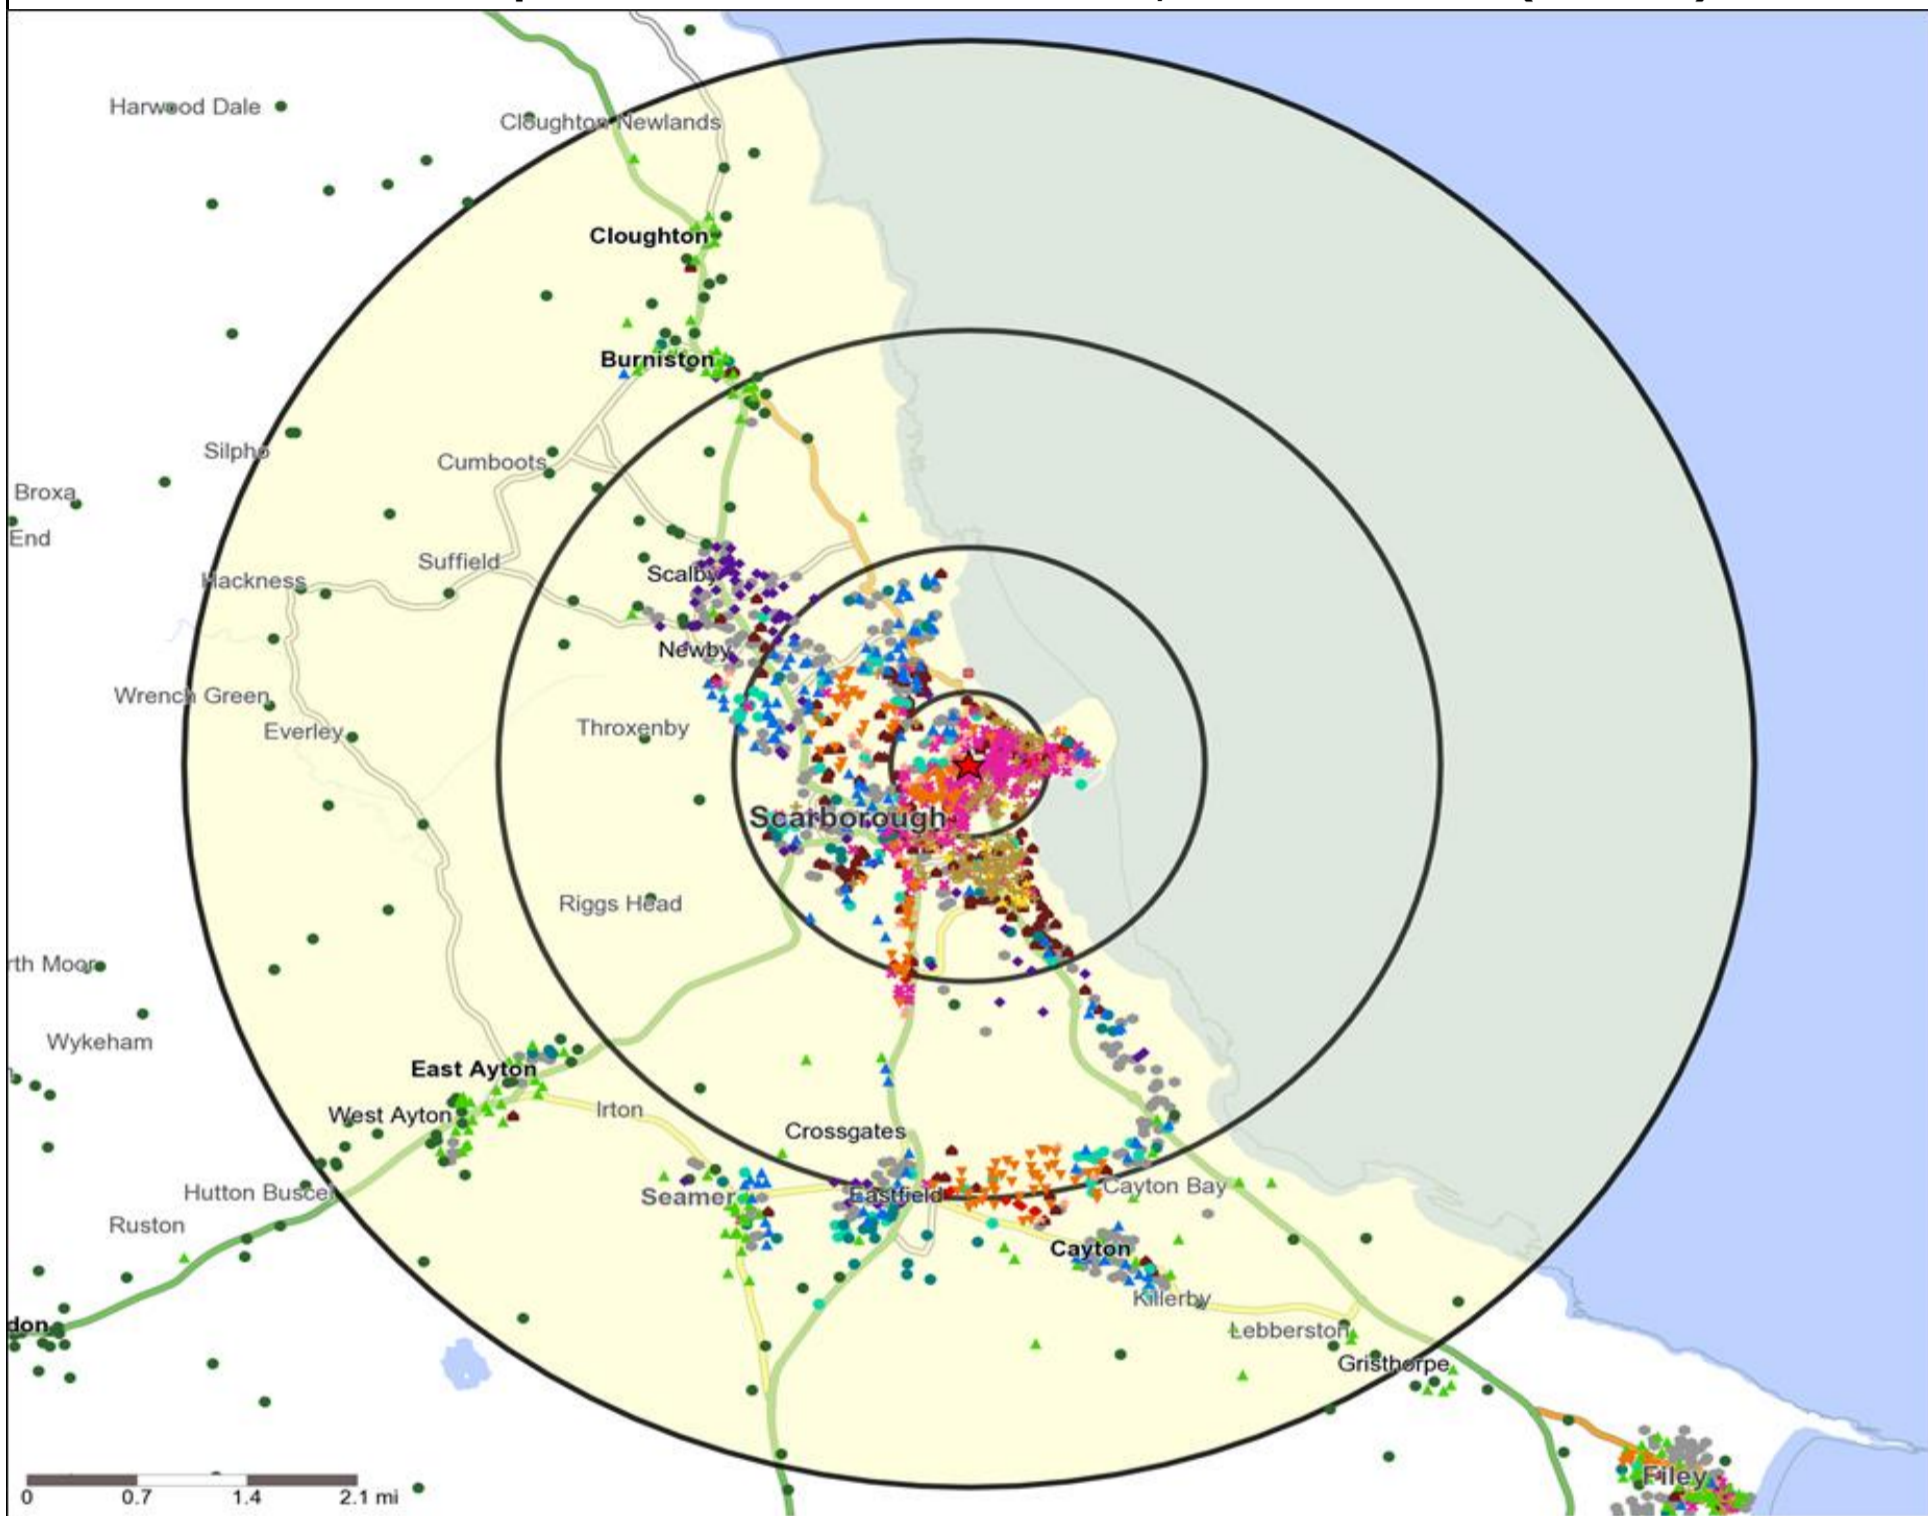

★ Location ○ 0.5, 1.5, 3 & 5 Mile Distance

Age Data Table

	Count:					Index:				
	0 - 0.5 Miles	0 - 1.5 Miles	0 - 3.0 Miles	0 - 5.0 Miles	15 Min Drivetime	0 - 0.5 Miles	0 - 1.5 Miles	0 - 3.0 Miles	0 - 5.0 Miles	15 Min Drivetime
0-15	2,892	7,376	9,509	11,554	12,029	107	91	92	91	91
16-17	401	1,076	1,321	1,584	1,660	119	107	103	101	102
18-24	1,868	4,513	5,340	6,085	6,250	143	115	107	100	98
25-34	2,349	5,489	6,617	7,694	7,957	119	93	88	83	83
35-44	1,759	4,605	5,700	7,017	7,269	96	84	81	82	82
45-54	1,927	5,905	7,482	9,235	9,635	94	96	96	97	97
55-64	1,395	5,001	6,507	8,220	8,564	85	102	104	108	108
65+	1,864	9,320	12,694	16,035	16,779	72	120	128	132	133
Population estimate 2015	14,455	43,285	55,170	67,424	70,143	100	100	100	100	100

Mosaic UK Map and Data: TRAFALGAR HOTEL, SCARBOROUGH (200139)

Copyright Experian Ltd, HERE 2015. Ordnance Survey © Crown copyright 2015

- ★ Location
- 0.5, 1.5, 3 & 5 Mile Distance
- ~ Rivers, Canals and Lakes
- Mosaic UK Groups
- A City Prosperity
- ◆ B Prestige Positions
- C Country Living
- ▲ D Rural Reality
- E Senior Security
- ▲ F Suburban Stability
- G Domestic Success
- H Aspiring Homemakers
- ▼ I Family Basics
- ✕ J Transient Renters
- ◆ K Municipal Challenge
- L Vintage Value
- ★ M Modest Traditions
- ★ N Urban Cohesion
- + O Rental Hubs

- Location
- Branded Food
- Dry Led
- 0.5, 1.5, 3 & 5 Mile Distance
- Café / Wine Bar
- Other
- Rivers, Canals and Lakes
- Circuit Bar
- Rural Character
- Community Local

Competition Type Summary Table

Reporting Category	0 - 0.5 Miles
Café / Wine Bar	6
Circuit Bar	11
Community Local	24
Dry Led	3
Branded Food Pub	1
Rural	0
Other	135
Total	180

Local Competition: TRAFALGAR HOTEL, SCARBOROUGH (200139)

List of Pubs (sorted by distance from Punch outlet) - Top 30 by Distance