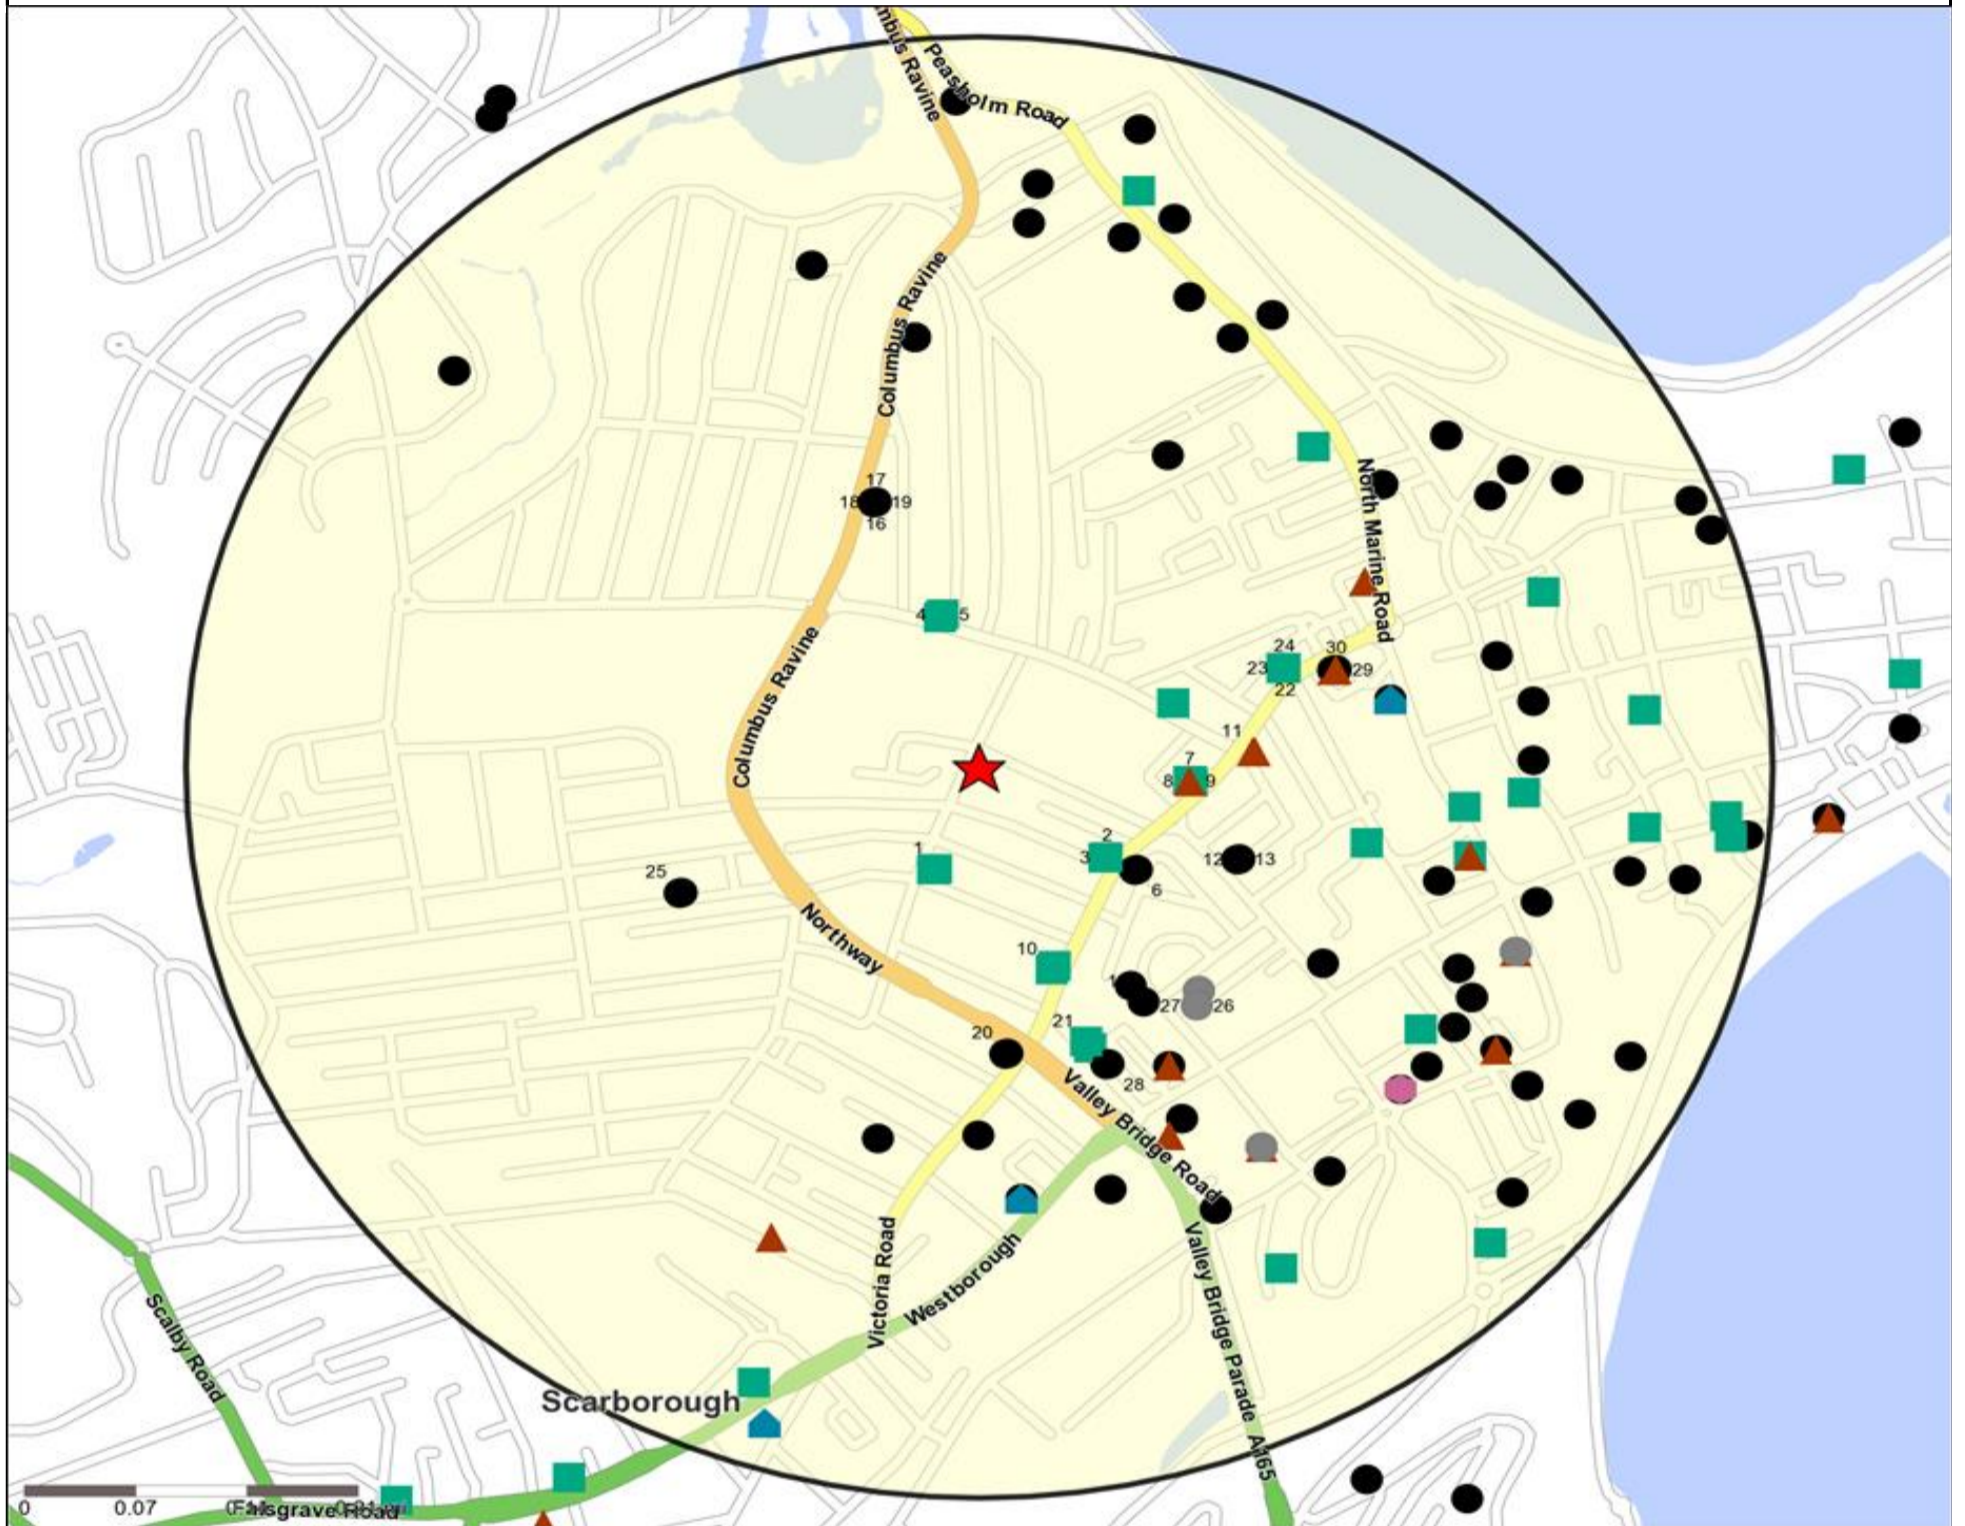

Competition Map and Data: TRAFALGAR HOTEL, SCARBOROUGH (200139)

Numbers on competition points relate to the distance ranking in the competition table on page 7. Copyright Experian Ltd, HERE 2015. Ordnance Survey © Crown copyright 2015

Competition Type Summary Table

Reporting Category	0 - 0.5 Miles	0 - 1.5 Miles	0 - 3.0 Miles	0 - 5.0 Miles
Café / Wine Bar	6	11	11	11
Circuit Bar	11	14	14	15
Community Local	24	32	35	42
Dry Led	3	4	5	11
Branded Food Pub	1	1	4	5
Rural	0	0	0	0
Other	135	199	212	228
Total	180	261	281	312

Reporting Category	0 - 0.5 Miles
Café / Wine Bar	6
Circuit Bar	11
Community Local	24
Dry Led	3
Branded Food Pub	1
Rural	0
Other	135
Total	180

Local Competition: TRAFALGAR HOTEL, SCARBOROUGH (200139)

List of Pubs (sorted by distance from Punch outlet) - Top 30 by Distance