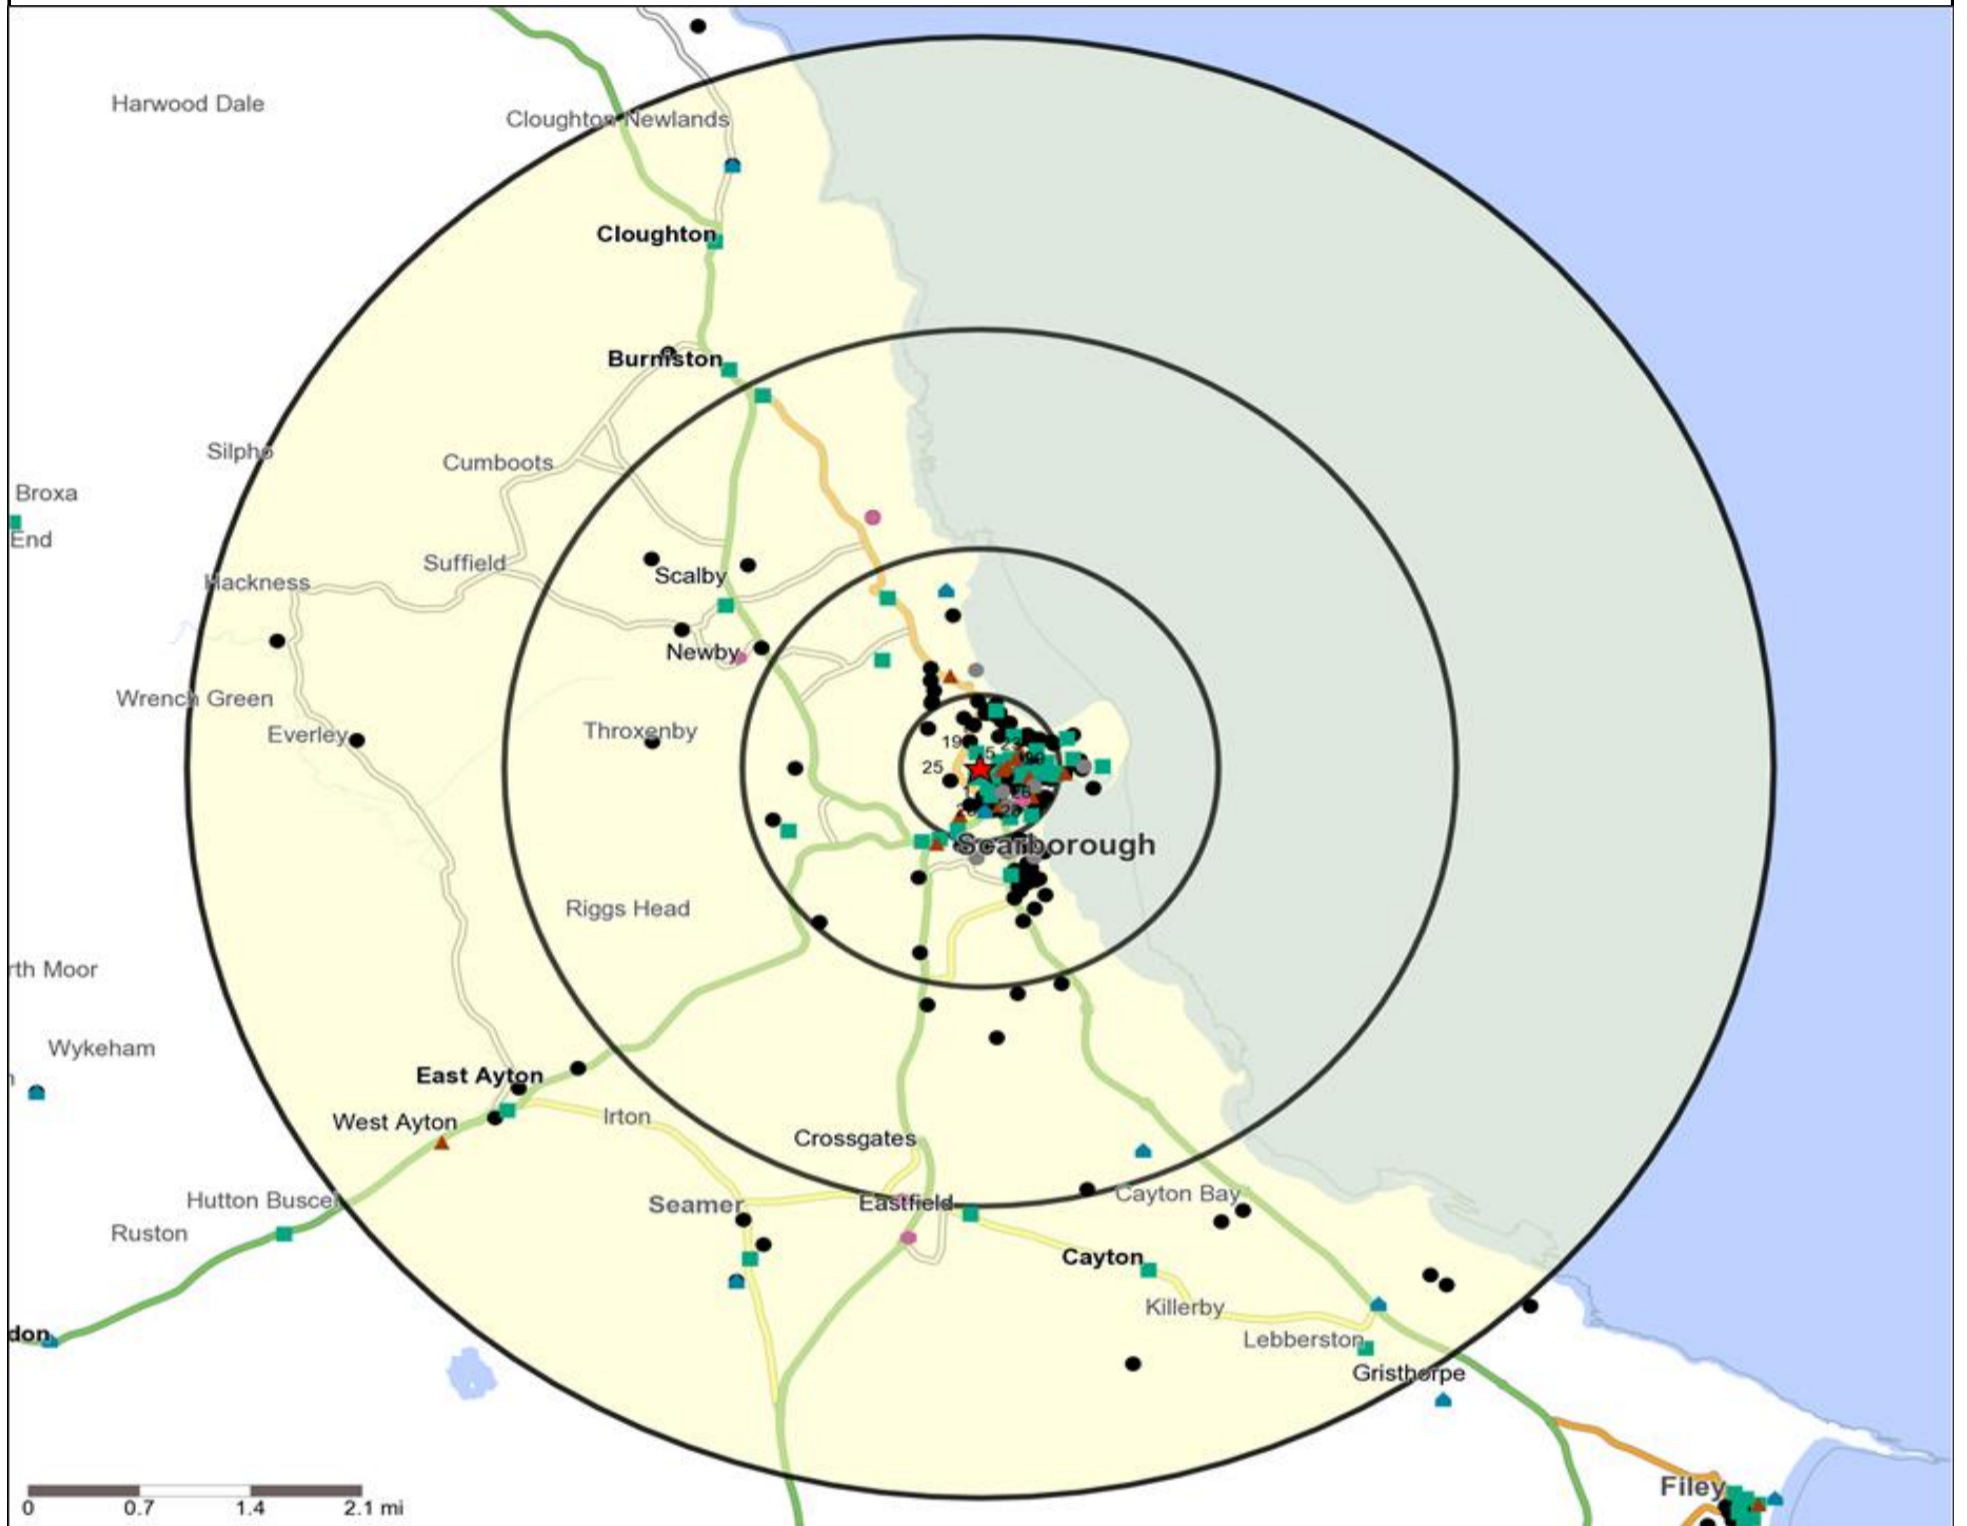

Occasions Map and Data: TRAFALGAR HOTEL, SCARBOROUGH (200139)

Copyright Experian Ltd, HERE 2015. Ordnance Survey © Crown copyright 2015

- ★ Location
- 0.5, 1.5, 3 & 5 Mile Distance
- ~ Rivers, Canals and Lakes
- Occasions Types**
■ 01 Mine's a Pint
◆ 02 Early Doors
● 03 Everyday is Friday
- ▲ 04 Weekend Millionaires
● 05 Out On The Town
▲ 06 Business and Pleasure
● 07 Sporting Pints
- 08 Student Social
▼ 09 Leisurely Lunch
✕ 10 Wining and Dining
▲ 11 Household Outing
- ★ 12 Midweek Meal Deal
◆ 13 Date Night
★ 14 Birthday Treat
+ 15 Pre Show Meal

Competition Map and Data: TRAFALGAR HOTEL, SCARBOROUGH (200139)

Numbers on competition points relate to the distance ranking in the competition table on page 7. Copyright Experian Ltd, HERE 2015. Ordnance Survey © Crown copyright 2015

- Location
- Branded Food
- Dry Led
- 0.5, 1.5, 3 & 5 Mile Distance
- Café / Wine Bar
- Other
- Rivers, Canals and Lakes
- Circuit Bar
- Rural Character
- Community Local

Competition Type Summary Table

Reporting Category	0 - 0.5 Miles
Café / Wine Bar	6
Circuit Bar	11
Community Local	24
Dry Led	3
Branded Food Pub	1
Rural	0
Other	135
Total	180

Local Competition: TRAFALGAR HOTEL, SCARBOROUGH (200139)

List of Pubs (sorted by distance from Punch outlet) - Top 30 by Distance