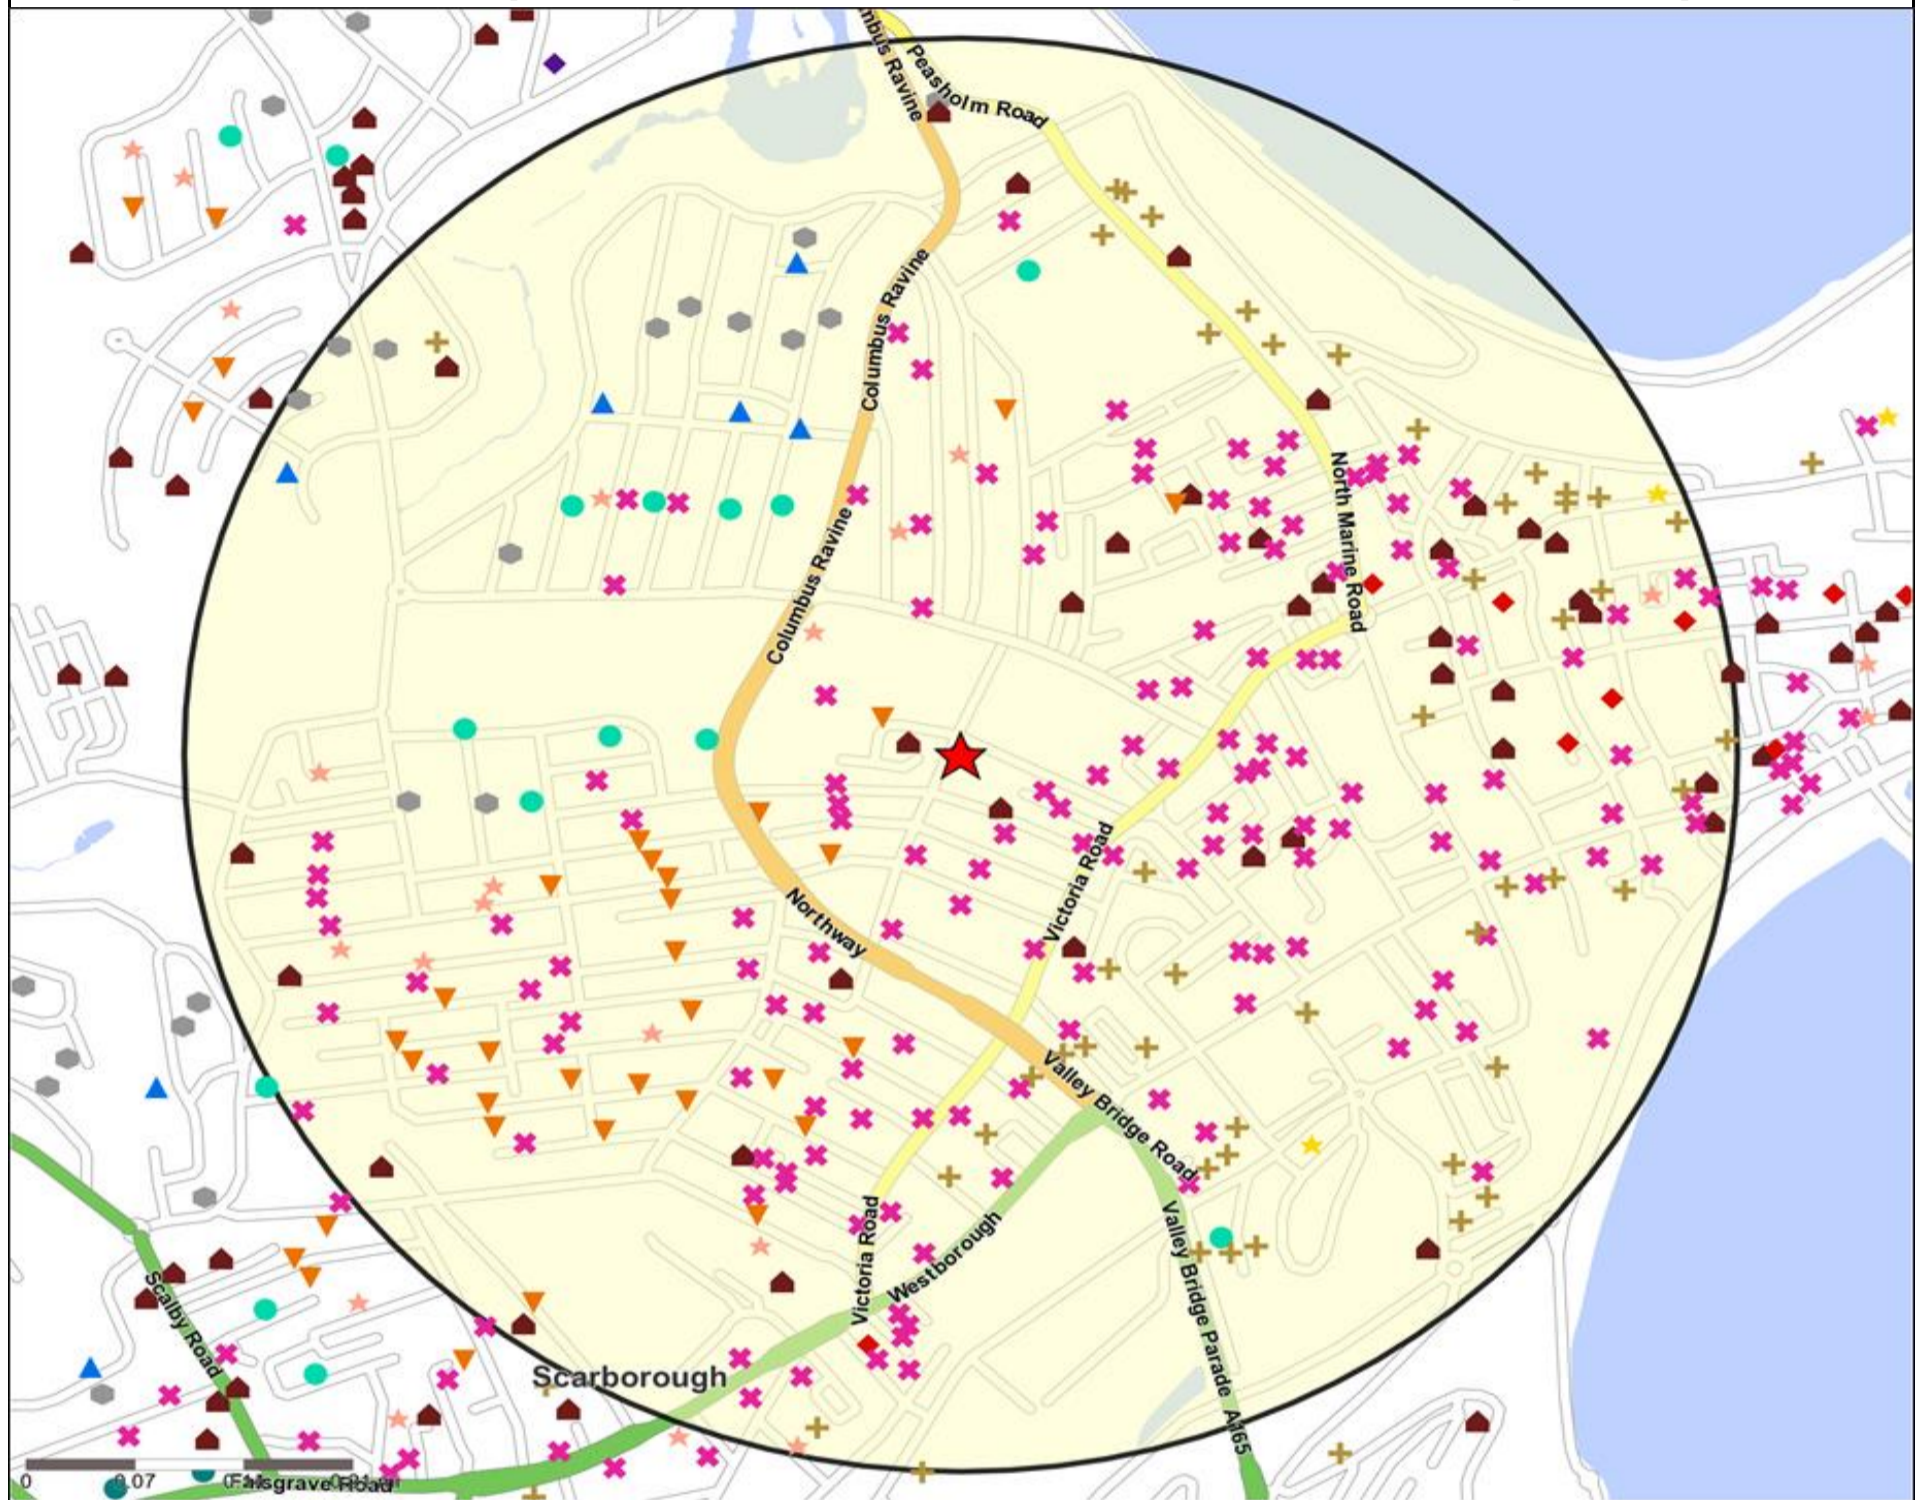

Mosaic UK Map and Data: TRAFALGAR HOTEL, SCARBOROUGH (200139)

Copyright Experian Ltd, HERE 2015. Ordnance Survey © Crown copyright 2015

Location	Mosaic UK Groups	D Rural Reality	H Aspiring Homemakers	L Vintage Value
0.5, 1.5, 3 & 5 Mile Distance	A City Prosperity	E Senior Security	I Family Basics	M Modest Traditions
Rivers, Canals and Lakes	B Prestige Positions	F Suburban Stability	J Transient Renters	N Urban Cohesion
	C Country Living	G Domestic Success	K Municipal Challenge	O Rental Hubs

Mosaic UK Data Table (Residential)

	Count:	Index:
	0 - 0.5 Miles	0 - 0.5 Miles
A City Prosperity (18+)	0	0
B Prestige Positions (18+)	0	0
C Country Living (18+)	0	0
D Rural Reality (18+)	0	0
E Senior Security (18+)	608	67
F Suburban Stability (18+)	149	22
G Domestic Success (18+)	0	0
H Aspiring Homemakers (18+)	581	57
I Family Basics (18+)	1,281	159
J Transient Renters (18+)	5,371	834
K Municipal Challenge (18+)	224	34
L Vintage Value (18+)	898	128
M Modest Traditions (18+)	619	117
N Urban Cohesion (18+)	32	5
O Rental Hubs (18+)	1,400	163
Adults 18+ estimate 2015	11,163	100