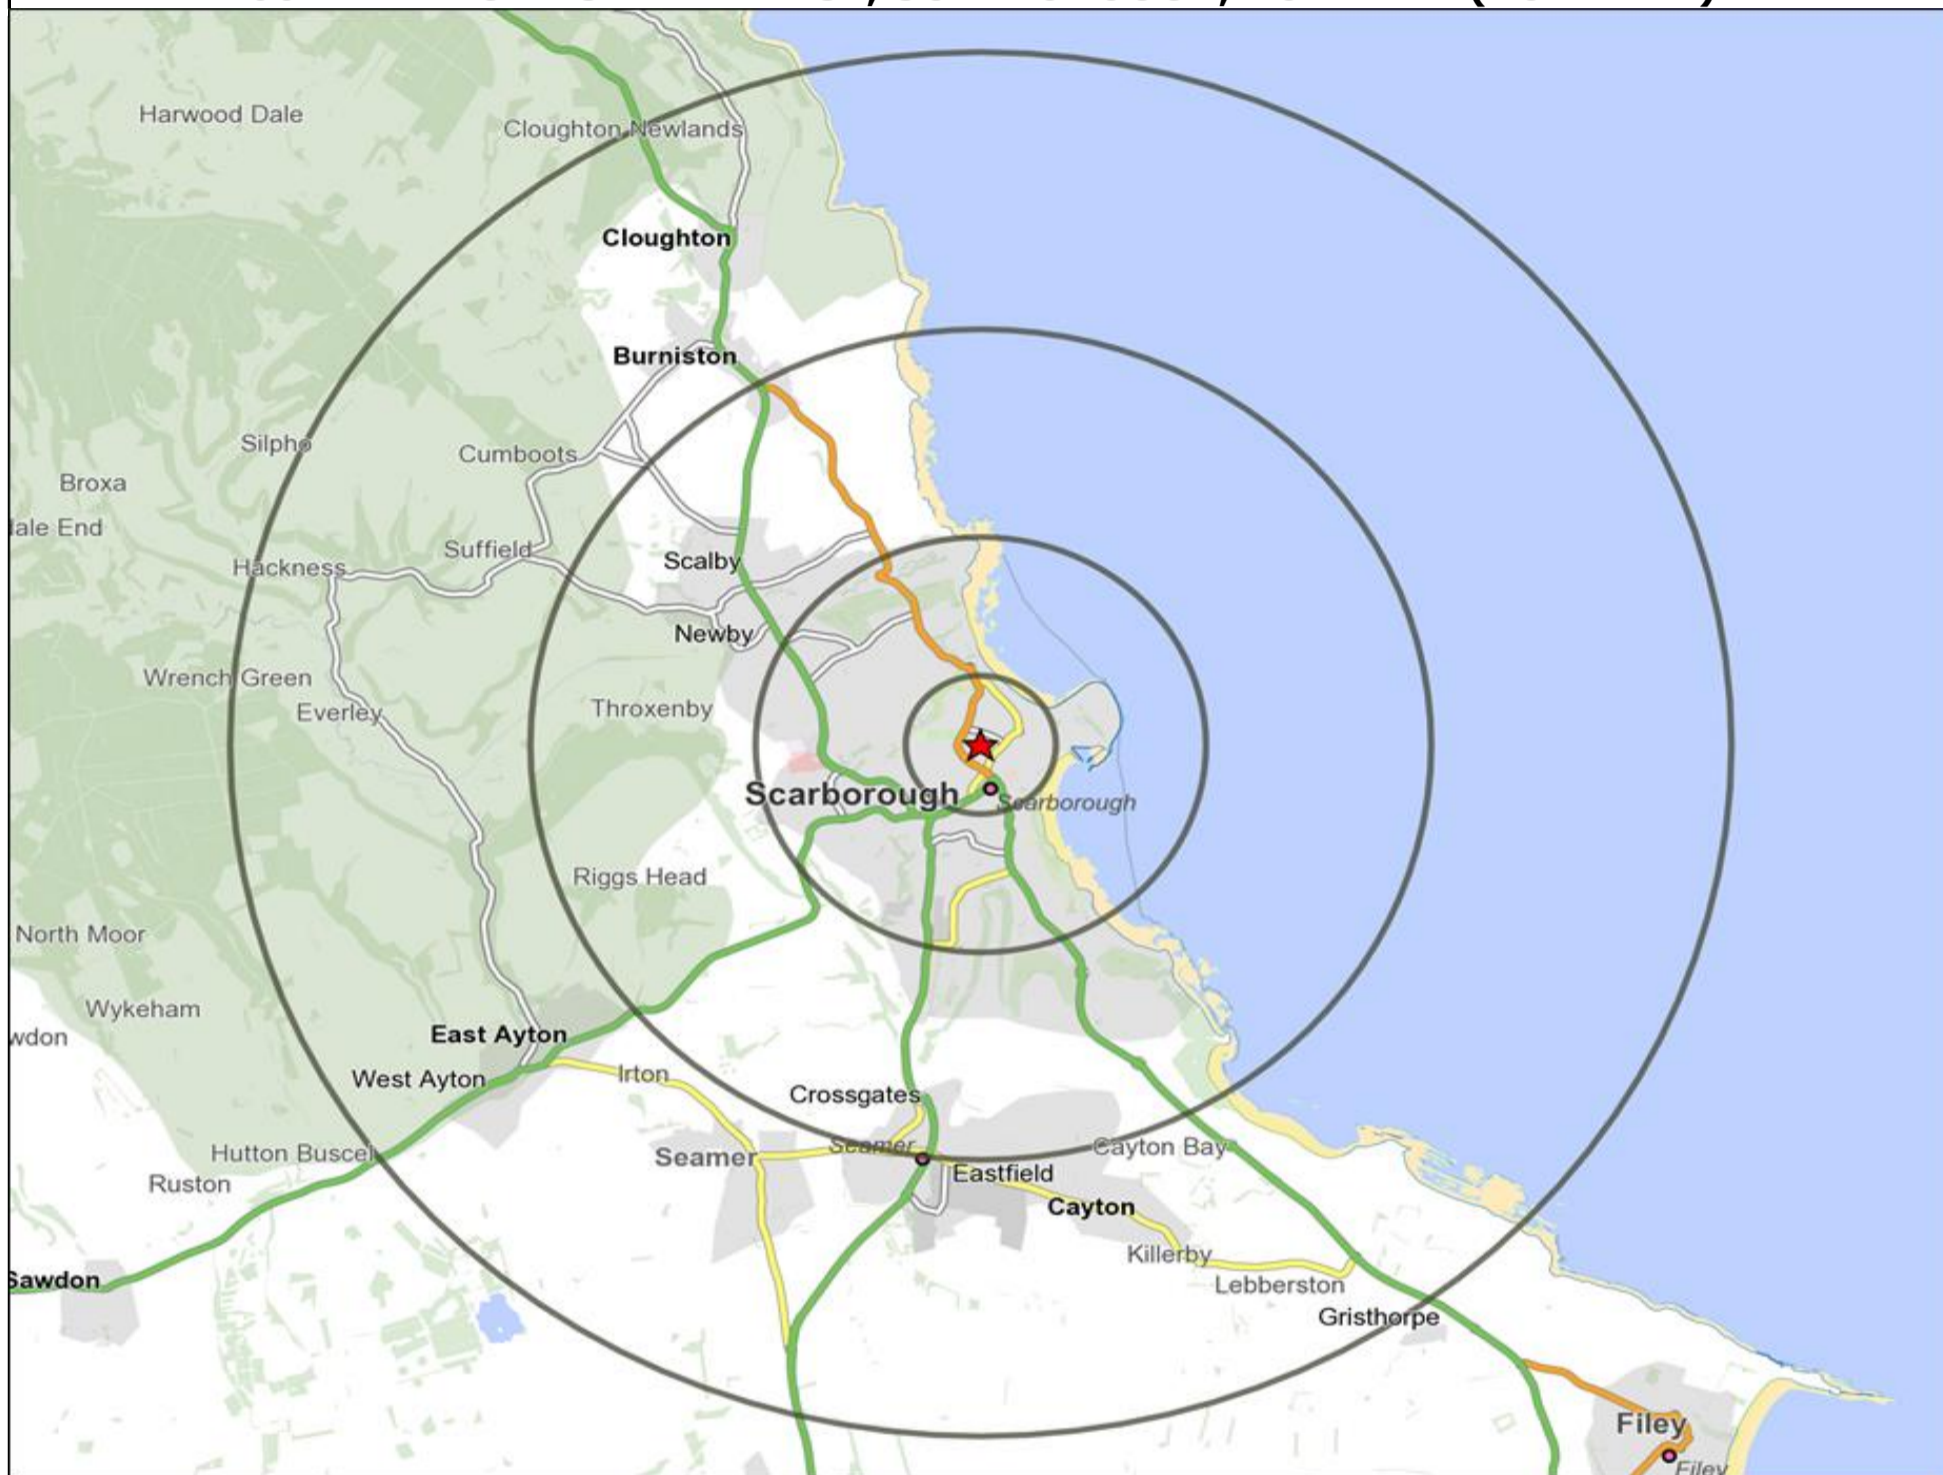

**Customer Profile Report for TRAFALGAR HOTEL, SCARBOROUGH (Punch Outlet Number: 20013
60 TRAFALGAR STREET WEST, SCARBOROUGH, YO12 7AX (YO12 7AX))**

Copyright Experian Ltd, HERE 2015. Ordnance Survey © Crown copyright 2015

★ Location ○ 0.5, 1.5, 3 & 5 Mile Distance

Age Data Table

	Count:					Index:				
	0 - 0.5 Miles	0 - 1.5 Miles	0 - 3.0 Miles	0 - 5.0 Miles	15 Min Drivetime	0 - 0.5 Miles	0 - 1.5 Miles	0 - 3.0 Miles	0 - 5.0 Miles	15 Min Drivetime
0-15	2,892	7,376	9,509	11,554	12,029	107	91	92	91	91
16-17	401	1,076	1,321	1,584	1,660	119	107	103	101	102
18-24	1,868	4,513	5,340	6,085	6,250	143	115	107	100	98
25-34	2,349	5,489	6,617	7,694	7,957	119	93	88	83	83
35-44	1,759	4,605	5,700	7,017	7,269	96	84	81	82	82
45-54	1,927	5,905	7,482	9,235	9,635	94	96	96	97	97
55-64	1,395	5,001	6,507	8,220	8,564	85	102	104	108	108
65+	1,864	9,320	12,694	16,035	16,779	72	120	128	132	133
Population estimate 2015	14,455	43,285	55,170	67,424	70,143	100	100	100	100	100

Mosaic UK Map and Data: TRAFALGAR HOTEL, SCARBOROUGH (200139)

Copyright Experian Ltd, HERE 2015. Ordnance Survey © Crown copyright 2015

- ★ Location
- 0.5, 1.5, 3 & 5 Mile Distance
- ~ Rivers, Canals and Lakes
- Mosaic UK Groups
- A City Prosperity
- ◆ B Prestige Positions
- C Country Living
- ▲ D Rural Reality
- E Senior Security
- ▲ F Suburban Stability
- G Domestic Success
- H Aspiring Homemakers
- ▼ I Family Basics
- ✕ J Transient Renters
- ◆ K Municipal Challenge
- L Vintage Value
- ★ M Modest Traditions
- ★ N Urban Cohesion
- + O Rental Hubs

Reporting Category	0 - 0.5 Miles
Café / Wine Bar	6
Circuit Bar	11
Community Local	24
Dry Led	3
Branded Food Pub	1
Rural	0
Other	135
Total	180

Local Competition: TRAFALGAR HOTEL, SCARBOROUGH (200139)

List of Pubs (sorted by distance from Punch outlet) - Top 30 by Distance