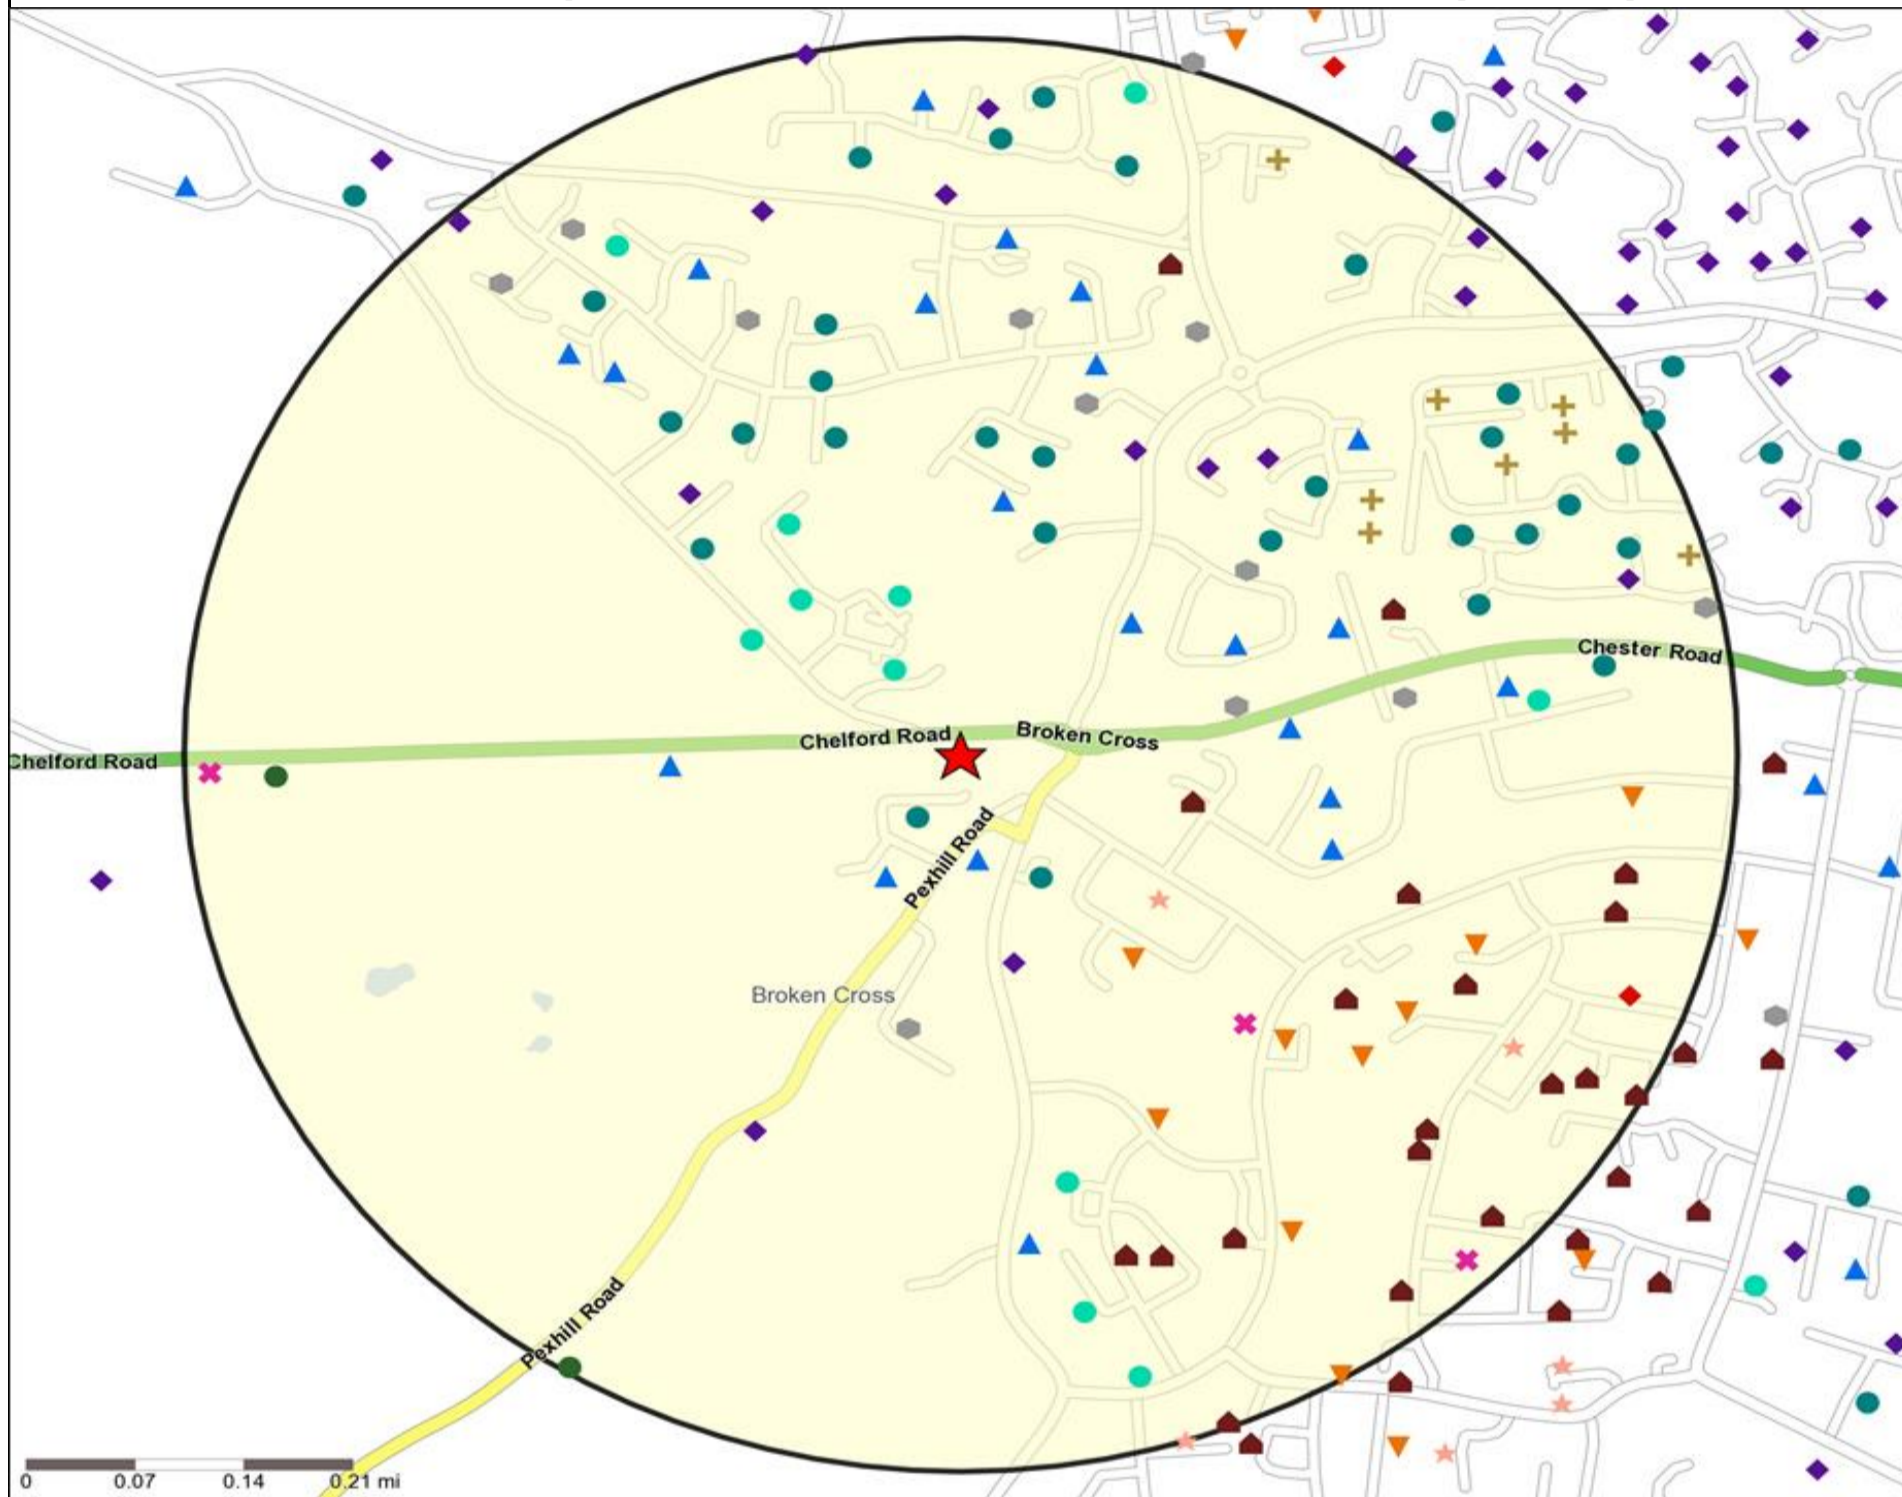

Mosaic UK Map and Data: PACKHORSE, BROCKEN CROSS (203080)

Copyright Experian Ltd, HERE 2015. Ordnance Survey © Crown copyright 2015

- Location
- 0.5, 1.5, 3 & 5 Mile Distance
- Rivers, Canals and Lakes
- **Mosaic UK Groups**
- A City Prosperity
- B Prestige Positions
- C Country Living
- D Rural Reality
- E Senior Security
- F Suburban Stability
- G Domestic Success
- H Aspiring Homemakers
- I Family Basics
- J Transient Renters
- K Municipal Challenge
- L Vintage Value
- M Modest Traditions
- N Urban Cohesion
- O Rental Hubs

Mosaic UK Data Table (Residential)	Count:	Index:
	0 - 0.5 Miles	0 - 0.5 Miles
A City Prosperity (18+)	0	0
B Prestige Positions (18+)	547	137
C Country Living (18+)	31	8
D Rural Reality (18+)	0	0
E Senior Security (18+)	376	84
F Suburban Stability (18+)	1,085	323
G Domestic Success (18+)	1,070	232
H Aspiring Homemakers (18+)	461	92
I Family Basics (18+)	501	126
J Transient Renters (18+)	43	14
K Municipal Challenge (18+)	105	33
L Vintage Value (18+)	818	237
M Modest Traditions (18+)	174	67
N Urban Cohesion (18+)	0	0
O Rental Hubs (18+)	283	67
Adults 18+ estimate 2015	5,494	100