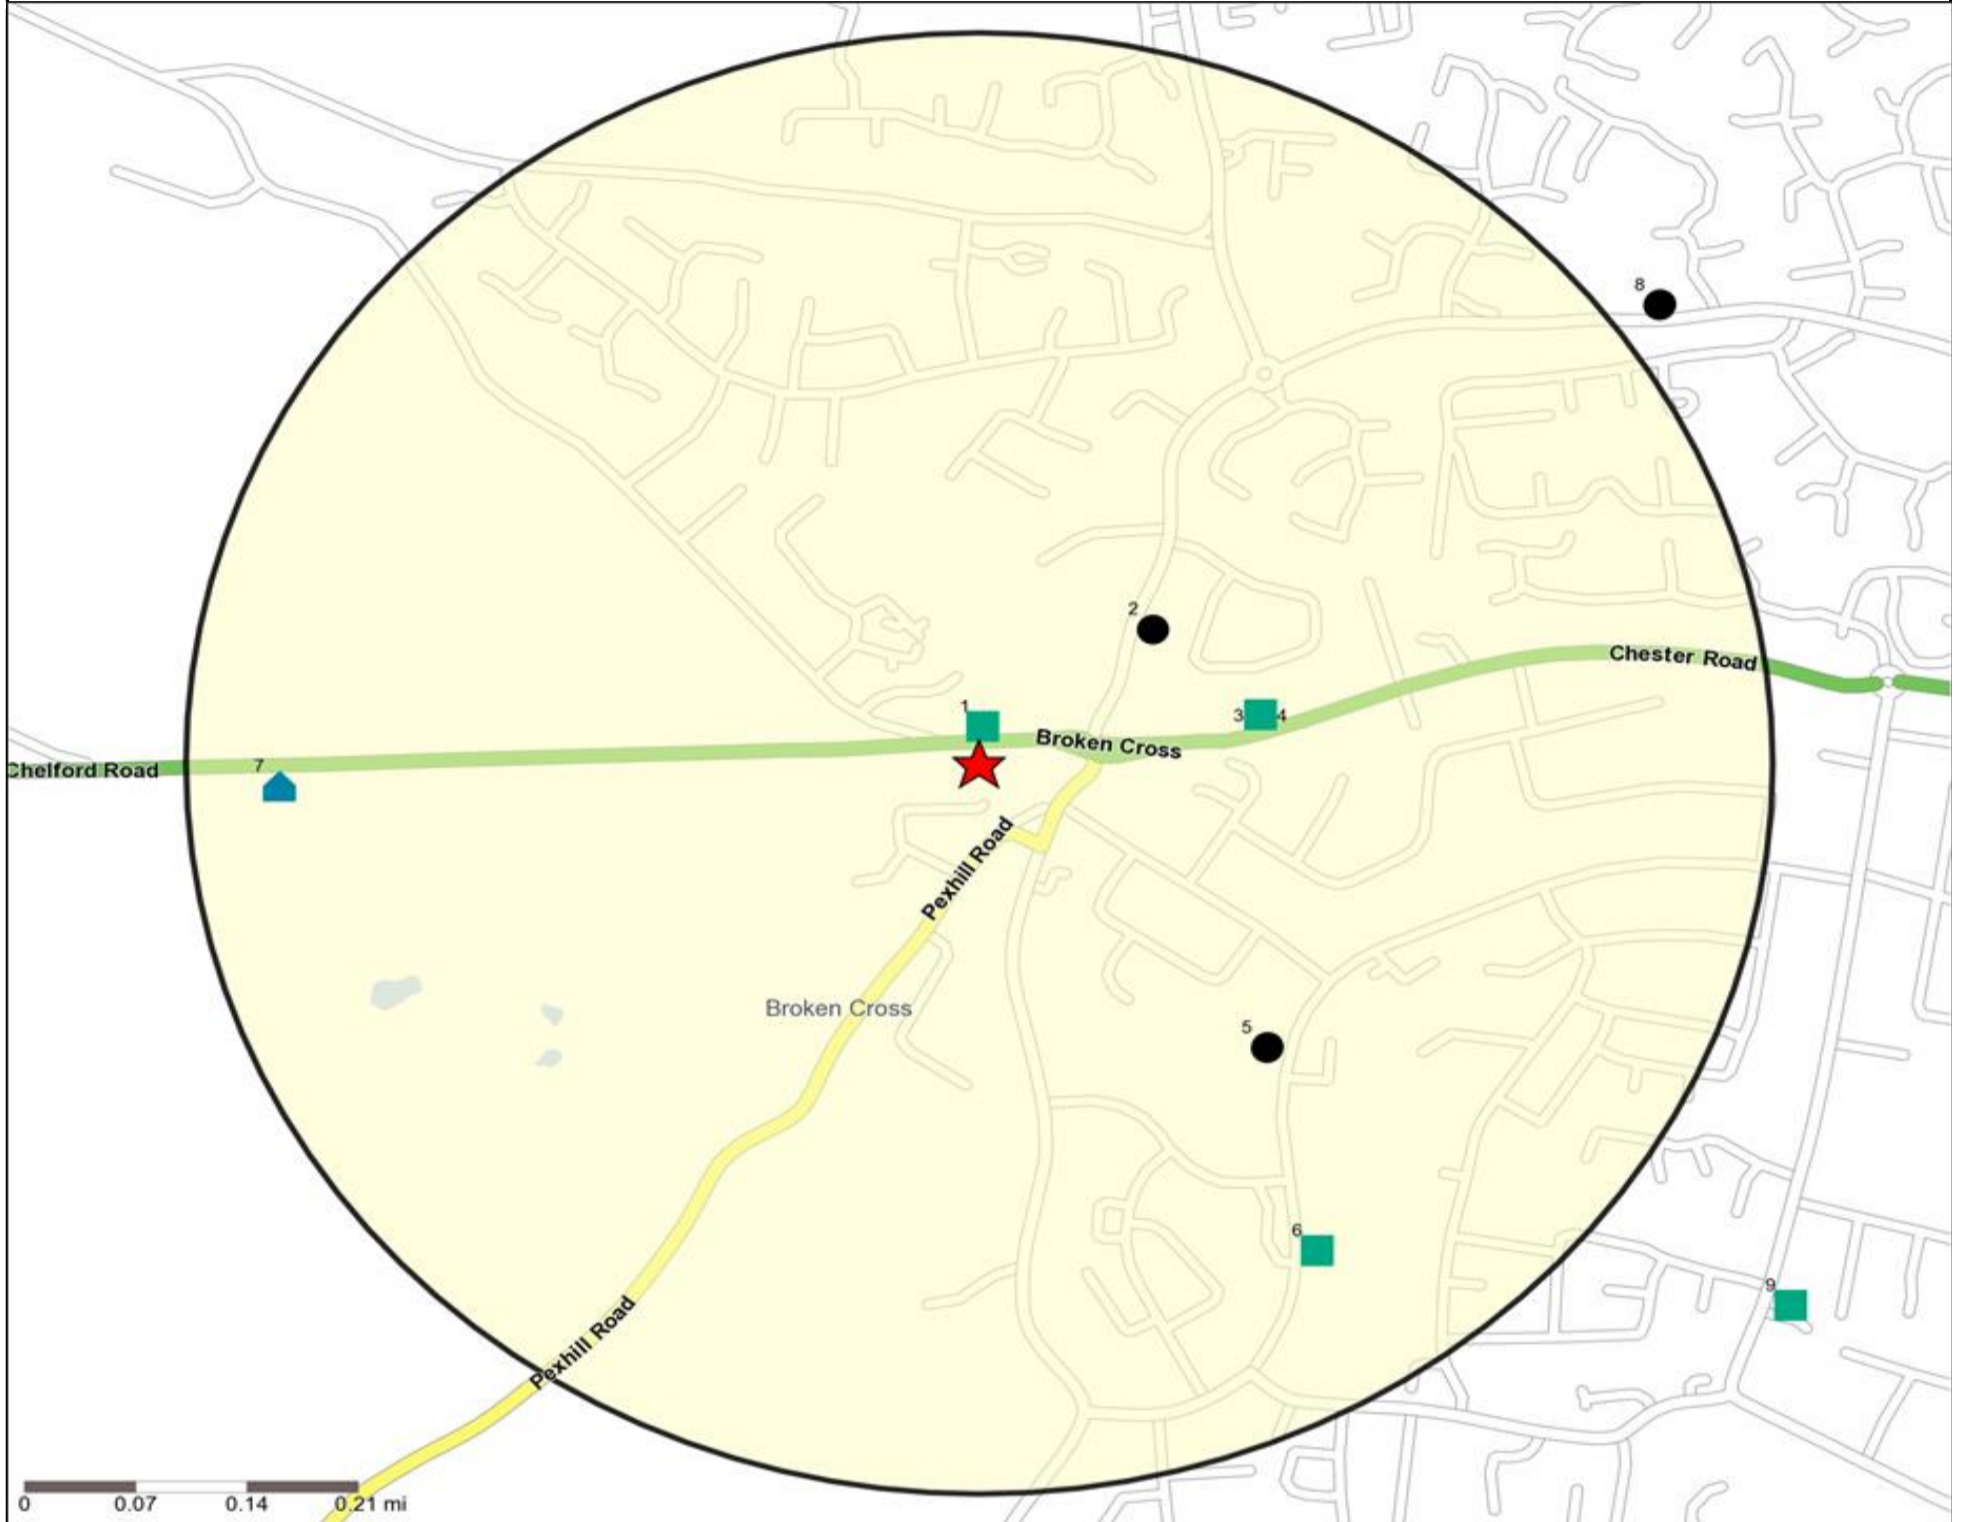

Competition Map and Data: PACKHORSE, BROCKEN CROSS (203080)

Numbers on competition points relate to the distance ranking in the competition table on page 7. Copyright Experian Ltd, HERE 2015. Ordnance Survey © Crown copyright 2015

- ★ Location
- Branded Food
- 🏠 Dry Led
- Café / Wine Bar
- Other
- 0.5, 1.5, 3 & 5 Mile Distance
- ▲ Circuit Bar
- Rural Character
- 🌊 Rivers, Canals and Lakes
- Community Local

Competition Type Summary Table

Reporting Category	0 - 0.5 Miles
Café / Wine Bar	0
Circuit Bar	0
Community Local	3
Dry Led	1
Branded Food Pub	0
Rural	0
Other	3
Total	7