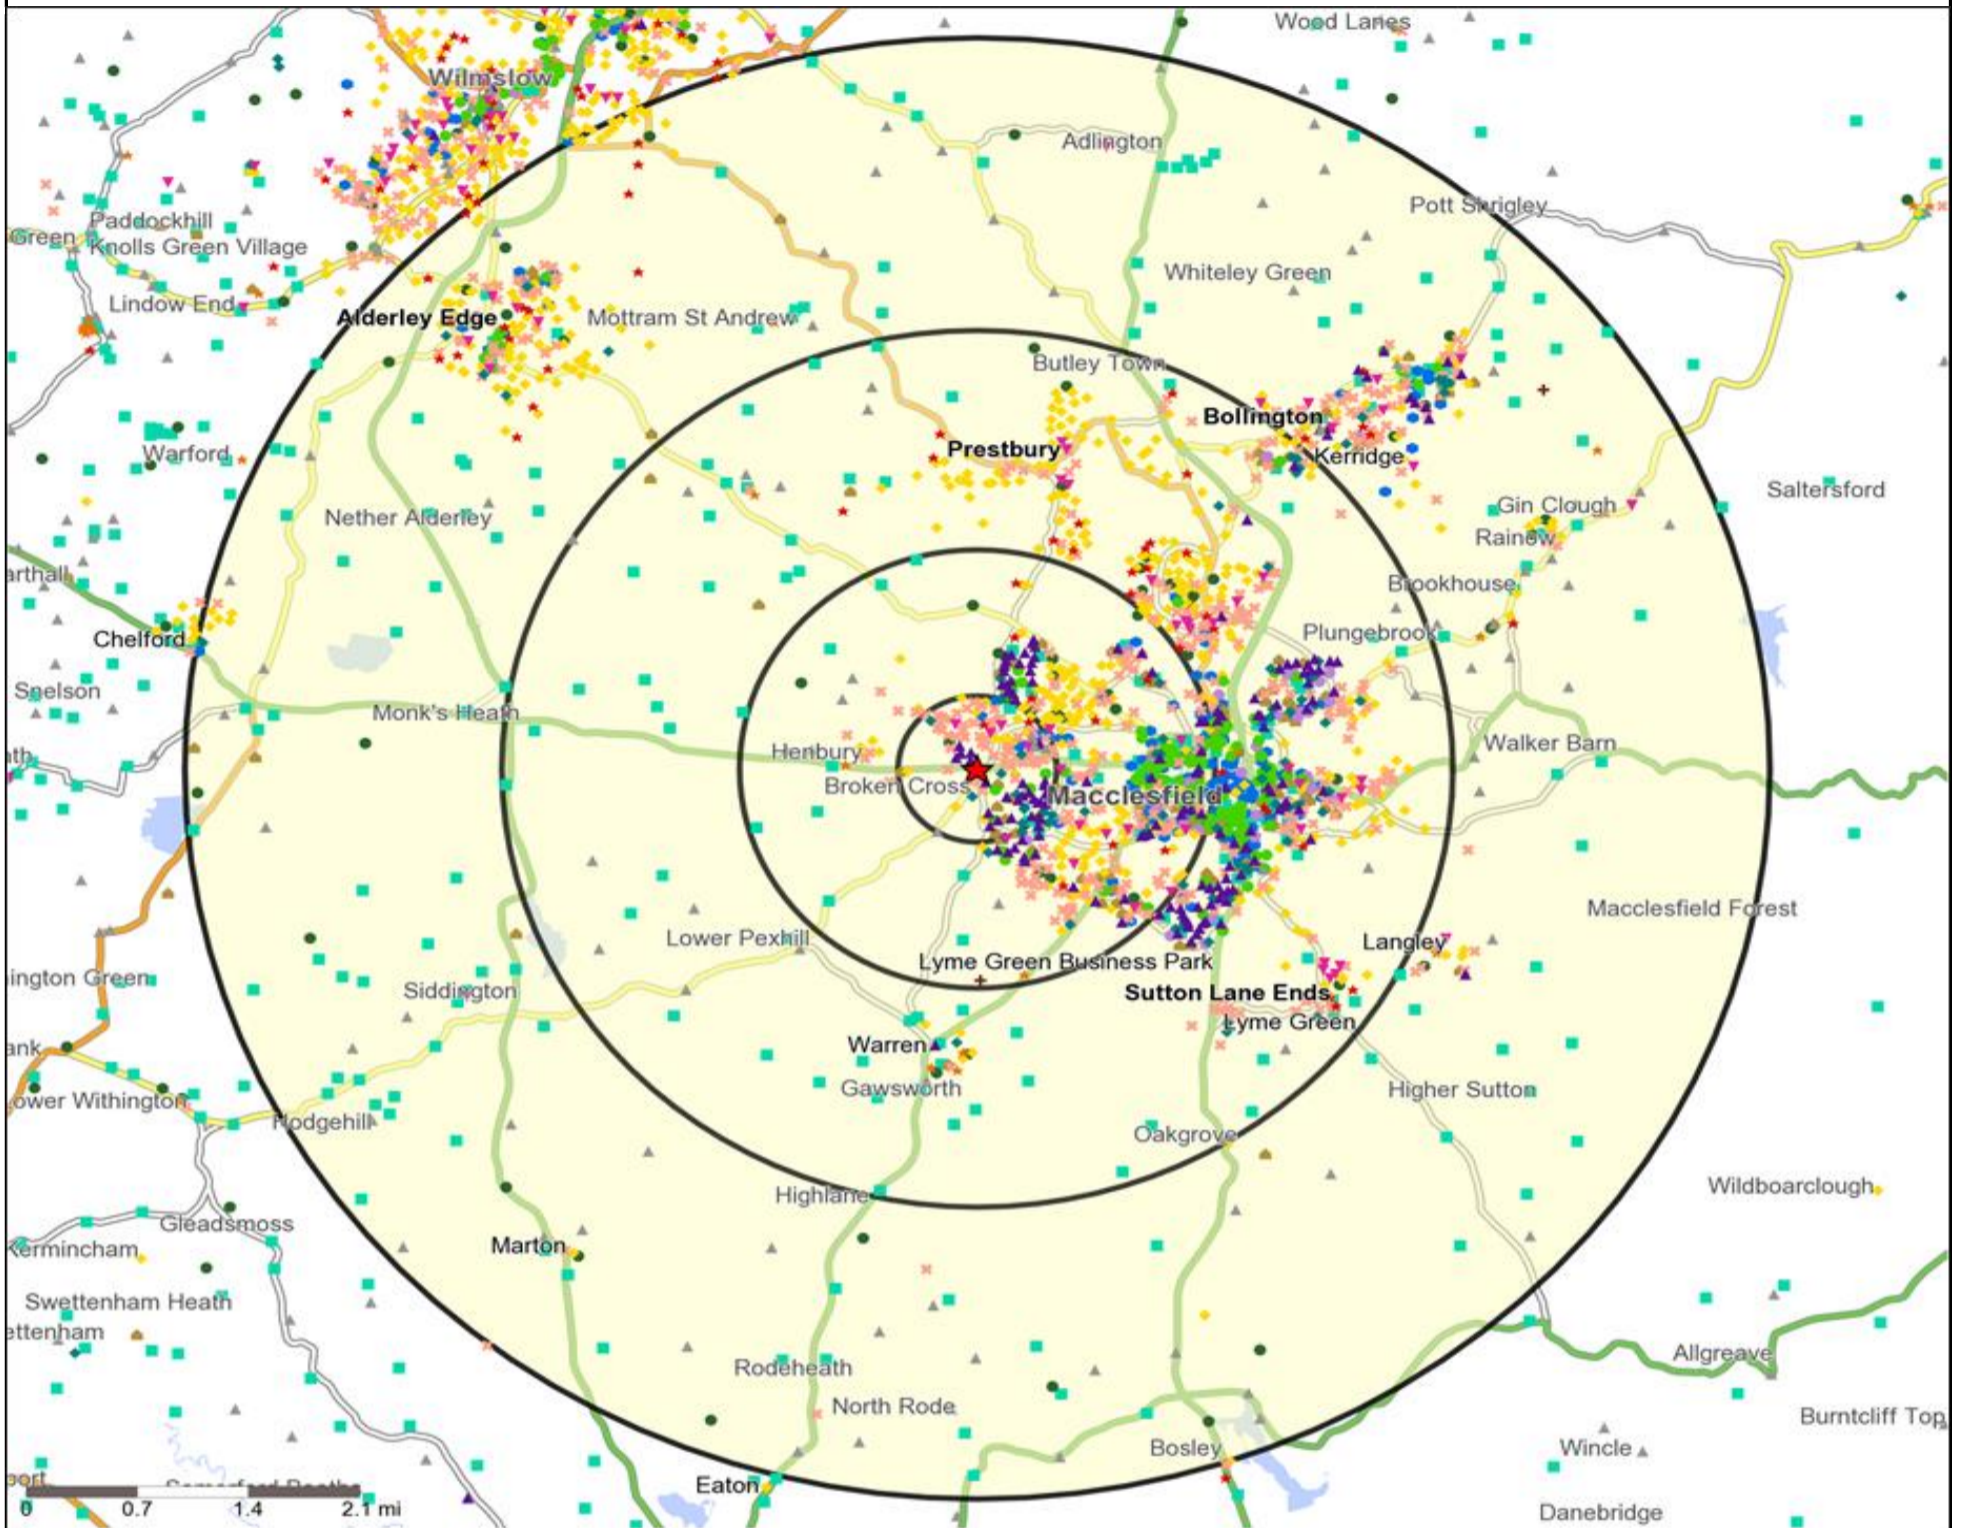

Mosaic UK Map and Data: PACKHORSE, BROCKEN CROSS (203080)

Copyright Experian Ltd, HERE 2015. Ordnance Survey © Crown copyright 2015

- Location
- 0.5, 1.5, 3 & 5 Mile Distance
- Rivers, Canals and Lakes
- Mosaic UK Groups**
- A City Prosperity
- B Prestige Positions
- C Country Living
- D Rural Reality
- E Senior Security
- F Suburban Stability
- G Domestic Success
- H Aspiring Homemakers
- I Family Basics
- J Transient Renters
- K Municipal Challenge
- L Vintage Value
- M Modest Traditions
- N Urban Cohesion
- O Rental Hubs

Mosaic UK Data Table (Residential)	Count:	Index:
	0 - 0.5 Miles	0 - 0.5 Miles
A City Prosperity (18+)	0	0
B Prestige Positions (18+)	547	137
C Country Living (18+)	31	8
D Rural Reality (18+)	0	0
E Senior Security (18+)	376	84
F Suburban Stability (18+)	1,085	323
G Domestic Success (18+)	1,070	232
H Aspiring Homemakers (18+)	461	92
I Family Basics (18+)	501	126
J Transient Renters (18+)	43	14
K Municipal Challenge (18+)	105	33
L Vintage Value (18+)	818	237
M Modest Traditions (18+)	174	67
N Urban Cohesion (18+)	0	0
O Rental Hubs (18+)	283	67
Adults 18+ estimate 2015	5,494	100

Occasions Map and Data: PACKHORSE, BROCKEN CROSS (203080)

Copyright Experian Ltd, HERE 2015. Ordnance Survey © Crown copyright 2015

- ★ Location
- 0.5, 1.5, 3 & 5 Mile Distance
- ~ Rivers, Canals and Lakes
- Occasions Types
- 01 Mine's a Pint
- ◆ 02 Early Doors
- 03 Everyday is Friday
- ▲ 04 Weekend Millionaires
- 05 Out On The Town
- ▲ 06 Business and Pleasure
- 07 Sporting Pints
- 08 Student Social
- ▲ 09 Leisurly Lunch
- ▲ 10 Wining and Dining
- ▲ 11 Household Outing
- ★ 12 Midweek Meal Deal
- ◆ 13 Date Night
- ★ 14 Birthday Treat
- + 15 Pre Show Meal