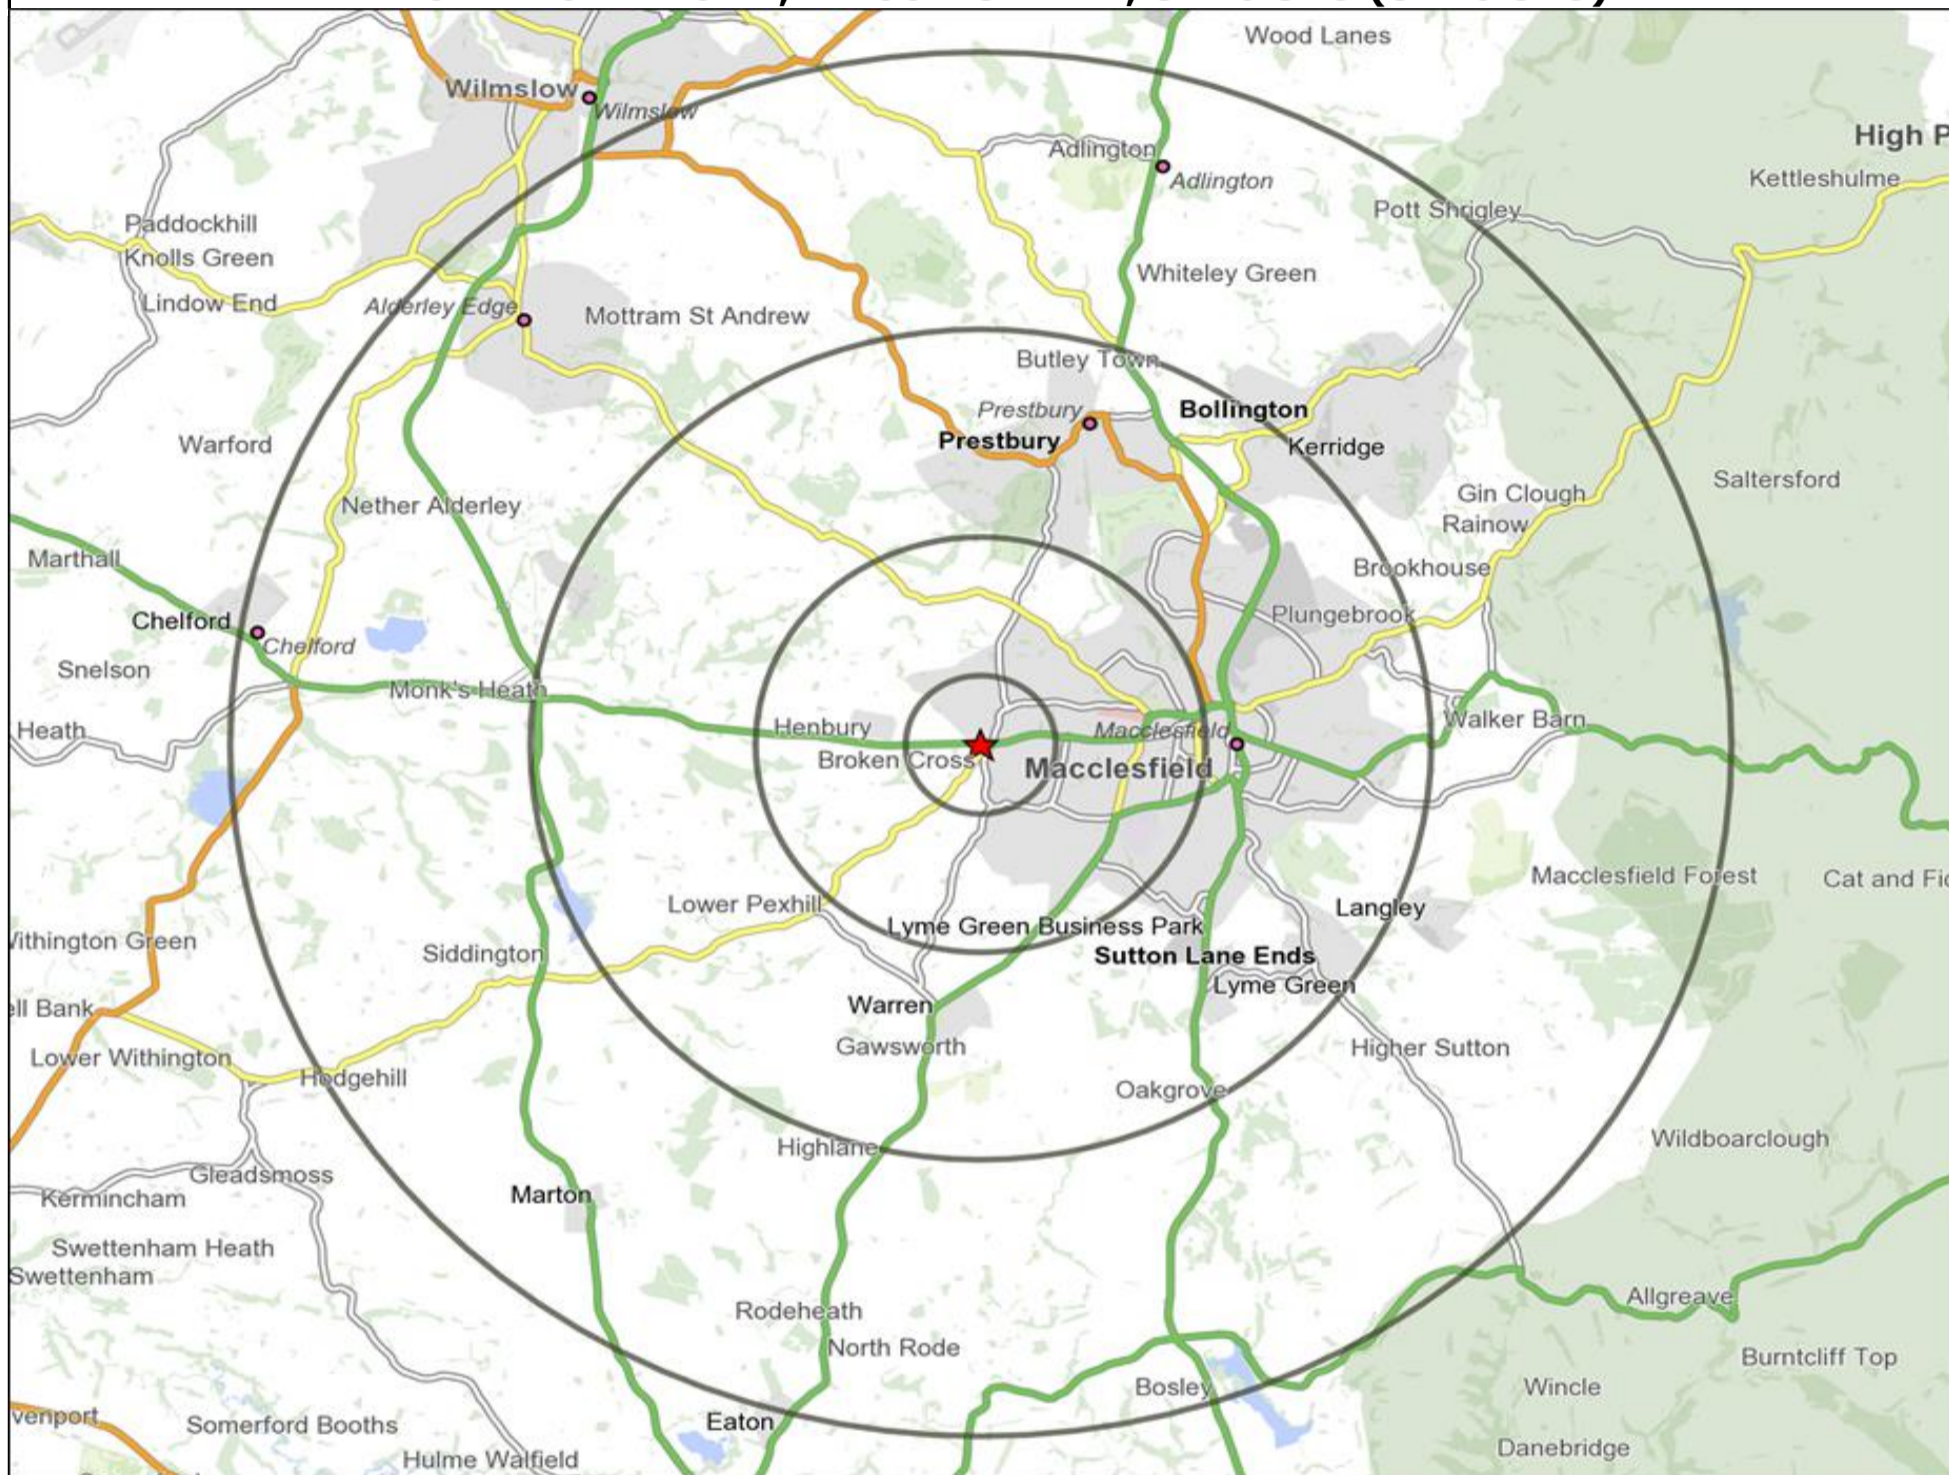

**Customer Profile Report for PACKHORSE, BROCKEN CROSS (Punch Outlet Number: 203080)
12 CHELFORD ROAD, MACCLESFIELD, SK10 3LG (SK10 3LG)**

Copyright Experian Ltd, HERE 2015. Ordnance Survey © Crown copyright 2015

★ Location ○ 0.5, 1.5, 3 & 5 Mile Distance

Age Data Table

	Count:					Index:				
	0 - 0.5 Miles	0 - 1.5 Miles	0 - 3.0 Miles	0 - 5.0 Miles	15 Min Drivetime	0 - 0.5 Miles	0 - 1.5 Miles	0 - 3.0 Miles	0 - 5.0 Miles	15 Min Drivetime
0-15	1,324	5,498	10,907	13,709	17,258	100	96	93	91	92
16-17	217	749	1,435	1,741	2,086	133	105	99	94	89
18-24	547	2,324	4,463	5,249	6,562	86	84	79	72	72
25-34	746	3,739	7,517	8,953	11,296	78	89	88	82	82
35-44	894	3,872	7,776	9,990	12,577	100	100	98	98	99
45-54	1,153	4,760	9,837	12,998	16,170	116	109	111	114	113
55-64	771	3,508	7,380	9,839	12,345	97	101	104	109	109
65+	1,384	6,223	13,318	17,577	22,183	109	113	118	122	123
Population estimate 2015	7,036	30,673	62,633	80,056	100,477	100	100	100	100	100

Ethnicity - Census 2011

	Count:					%:				
	0 - 0.5 Miles	0 - 1.5 Miles	0 - 3.0 Miles	0 - 5.0 Miles	15 Min Drivetime	0 - 0.5 Miles	0 - 1.5 Miles	0 - 3.0 Miles	0 - 5.0 Miles	15 Min Drivetime
White	6,613	28,997	59,481	75,950	94,724	96%	96%	96%	96%	96%
Mixed / Multiple Ethnic Groups	77	334	642	829	1,067	1%	1%	1%	1%	1%
Asian / Asian British	165	767	1,400	1,748	2,273	2%	3%	2%	2%	2%
Black / African / Caribbean / Black British	30	134	244	301	366	0%	0%	0%	0%	0%
Other Ethnic Group	4	57	127	174	274	0%	0%	0%	0%	0%
All People (Ethnic Group)	6,889	30,289	61,894	79,002	98,704	100	100	100	100	100