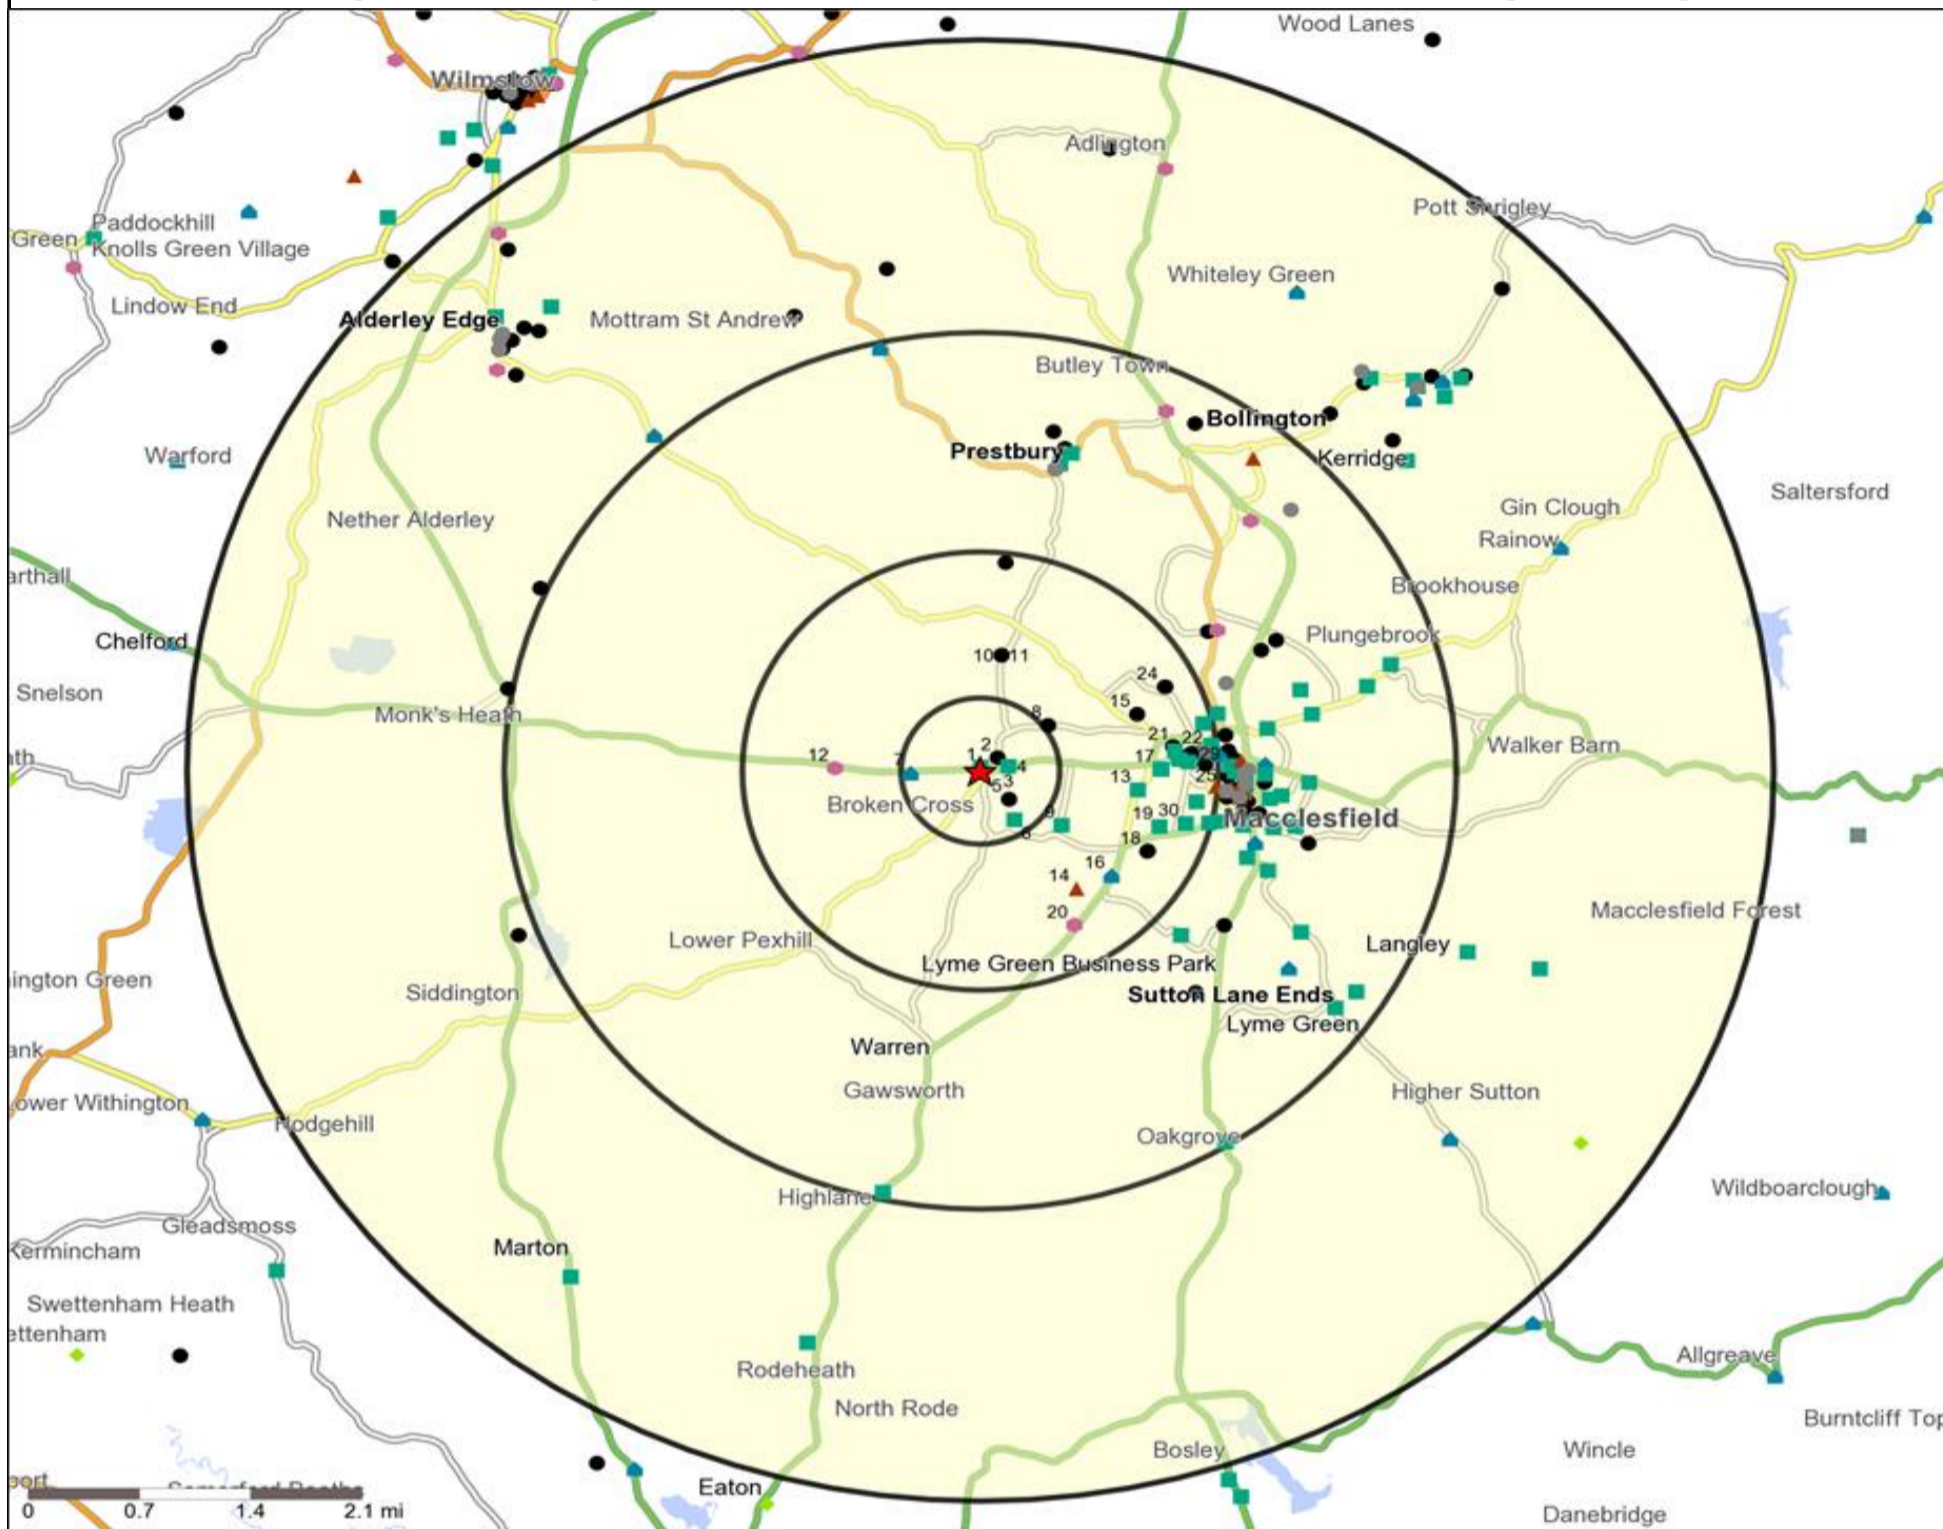

Competition Map and Data: PACKHORSE, BROCKEN CROSS (203080)

Numbers on competition points relate to the distance ranking in the competition table on page 7. Copyright Experian Ltd, HERE 2015. Ordnance Survey © Crown copyright 2015

- Location
- Branded Food
- Dry Led
- Café / Wine Bar
- Other
- 0.5, 1.5, 3 & 5 Mile Distance
- Circuit Bar
- Rural Character
- Rivers, Canals and Lakes
- Community Local

Competition Type Summary Table

Reporting Category	0 - 0.5 Miles	0 - 1.5 Miles	0 - 3.0 Miles	0 - 5.0 Miles
Café / Wine Bar	0	1	9	14
Circuit Bar	0	2	12	12
Community Local	3	16	46	59
Dry Led	1	2	7	13
Branded Food Pub	0	2	6	9
Rural	0	0	1	2
Other	3	17	57	86
Total	7	40	138	195