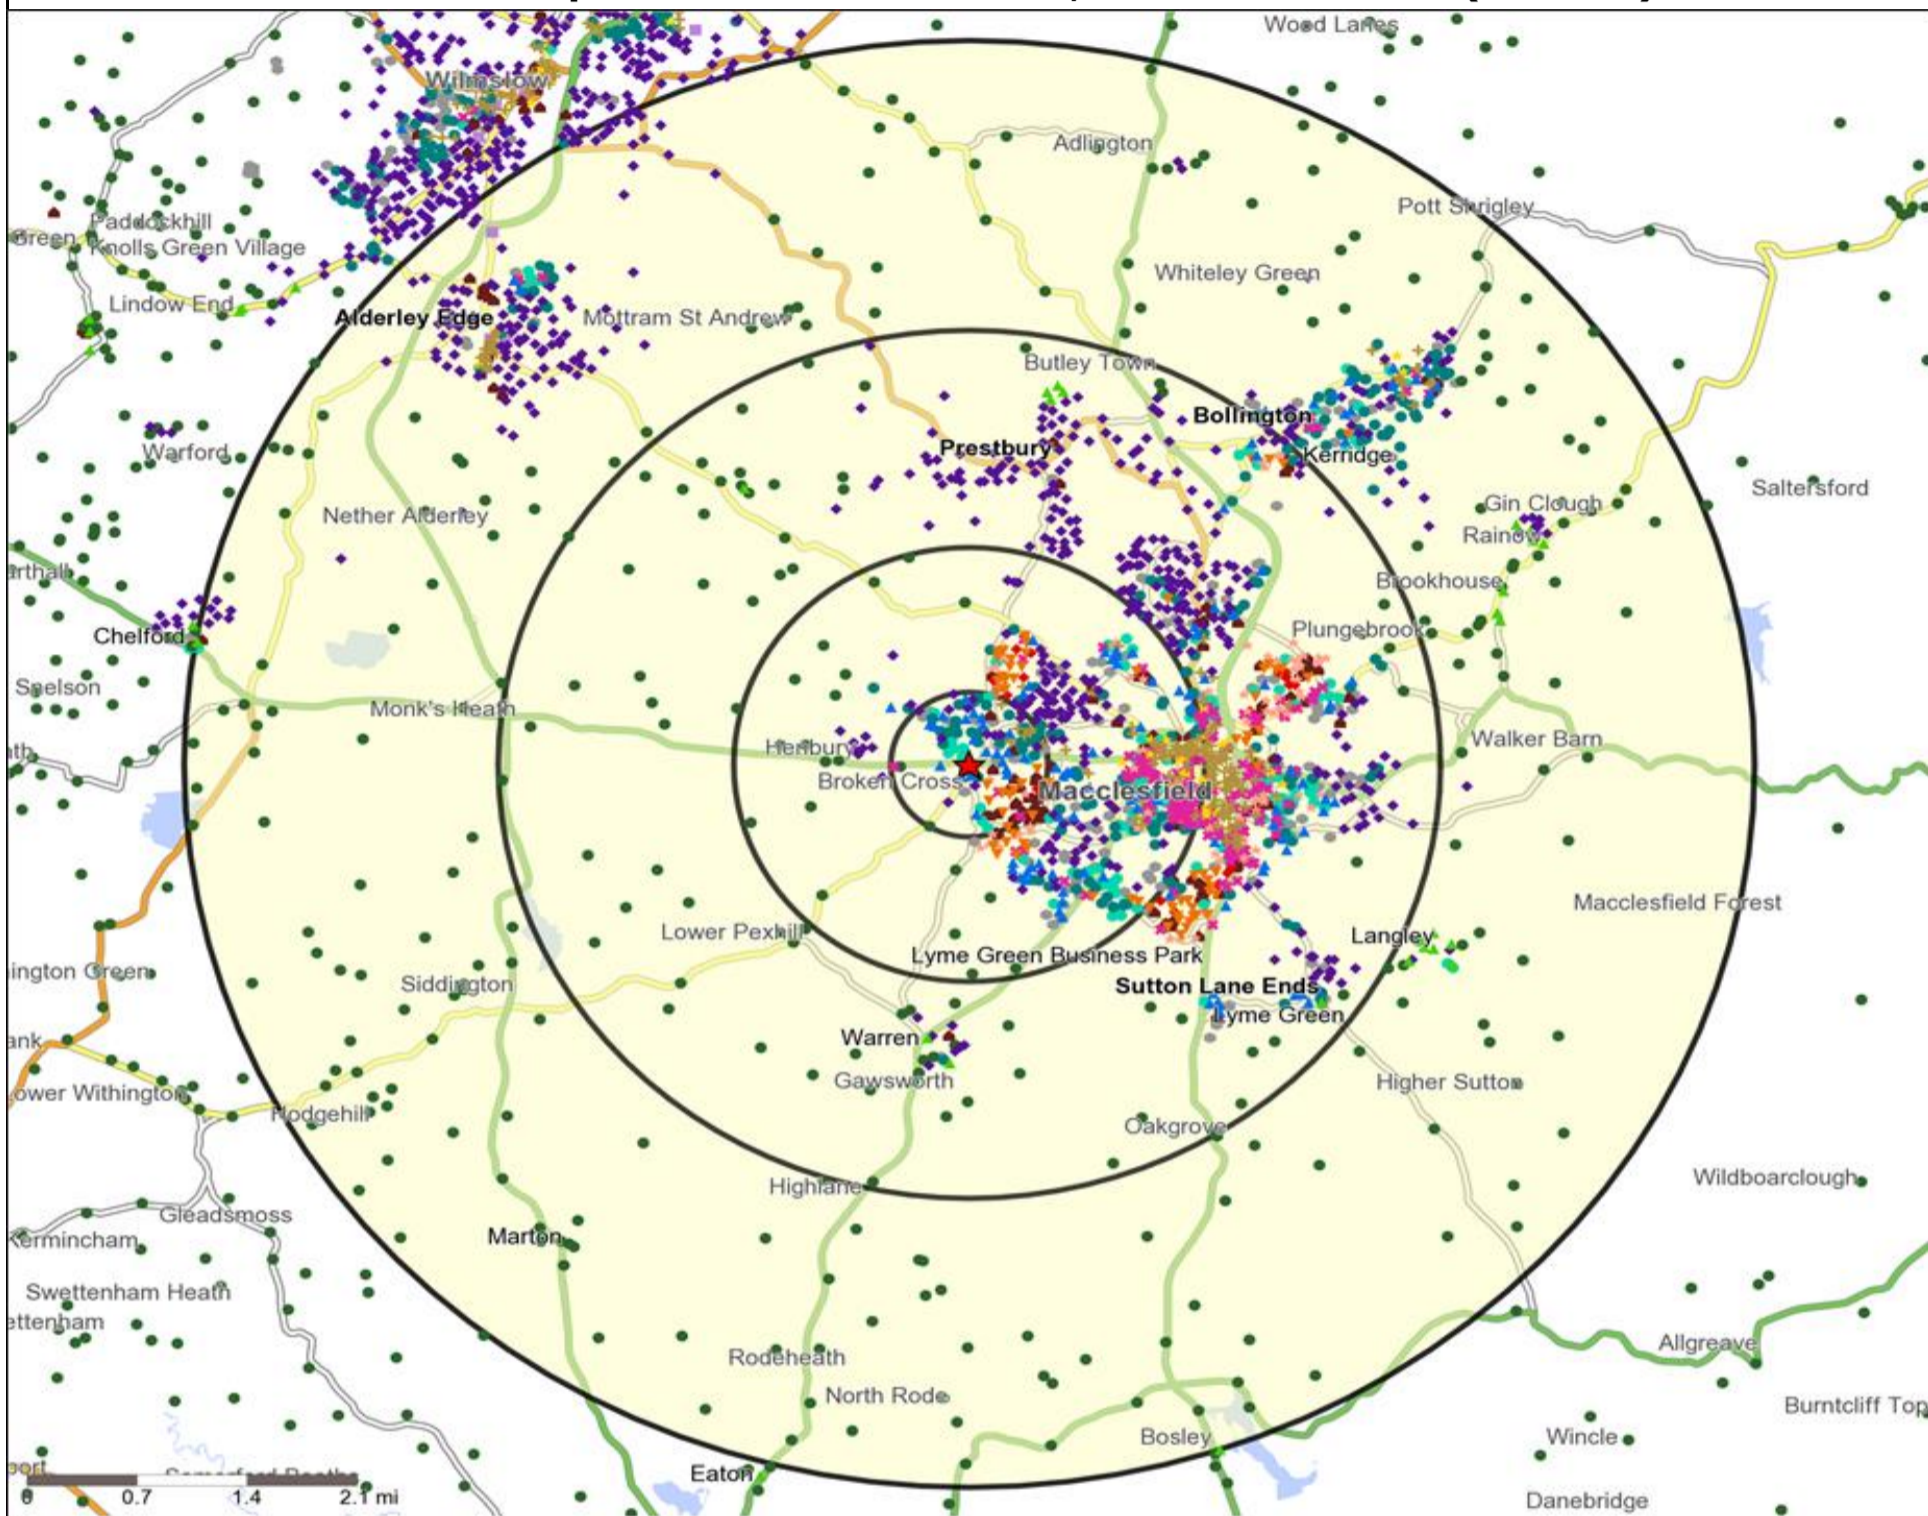

Mosaic UK Map and Data: PACKHORSE, BROCKEN CROSS (203080)

Copyright Experian Ltd, HERE 2015. Ordnance Survey © Crown copyright 2015

- Location
- 0.5, 1.5, 3 & 5 Mile Distance
- Rivers, Canals and Lakes
- A City Prosperity
- D Rural Reality
- E Senior Security
- F Suburban Stability
- G Domestic Success
- H Aspiring Homemakers
- I Family Basics
- J Transient Renters
- K Municipal Challenge
- L Vintage Value
- M Modest Traditions
- N Urban Cohesion
- O Rental Hubs

Mosaic UK Data Table (Residential)

	Count:					Index:				
	0 - 0.5 Miles	0 - 1.5 Miles	0 - 3.0 Miles	0 - 5.0 Miles	15 Min Drivetime	0 - 0.5	0 - 1.5	0 - 3.0	0 - 5.0	15 Min Drivetime
A City Prosperity (18+)	0	0	0	36	96	0	0	0	1	3
B Prestige Positions (18+)	547	3,922	10,975	15,334	19,979	137	220	300	326	339
C Country Living (18+)	31	228	1,478	4,616	6,781	8	13	42	103	121
D Rural Reality (18+)	0	1	228	776	875	0	0	7	17	16
E Senior Security (18+)	376	2,480	4,355	5,297	6,526	84	125	107	101	99
F Suburban Stability (18+)	1,085	3,080	4,655	5,245	5,869	323	206	152	133	119
G Domestic Success (18+)	1,070	2,912	4,469	6,601	8,149	232	142	106	122	120
H Aspiring Homemakers (18+)	461	2,411	4,302	4,899	5,771	92	108	94	83	78
I Family Basics (18+)	501	1,641	3,113	3,134	3,450	126	93	86	67	59
J Transient Renters (18+)	43	2,652	5,383	5,717	6,672	14	188	185	154	143
K Municipal Challenge (18+)	105	310	774	774	825	33	22	26	20	17
L Vintage Value (18+)	818	1,960	3,738	4,419	5,185	237	127	118	109	102
M Modest Traditions (18+)	174	1,046	2,948	2,964	3,973	67	90	123	97	103
N Urban Cohesion (18+)	0	403	774	790	941	0	32	29	23	22
O Rental Hubs (18+)	283	1,380	3,084	3,891	5,683	67	73	80	78	91
Adults 18+ estimate 2015	5,494	24,426	50,276	64,493	80,775	100	100	100	100	100