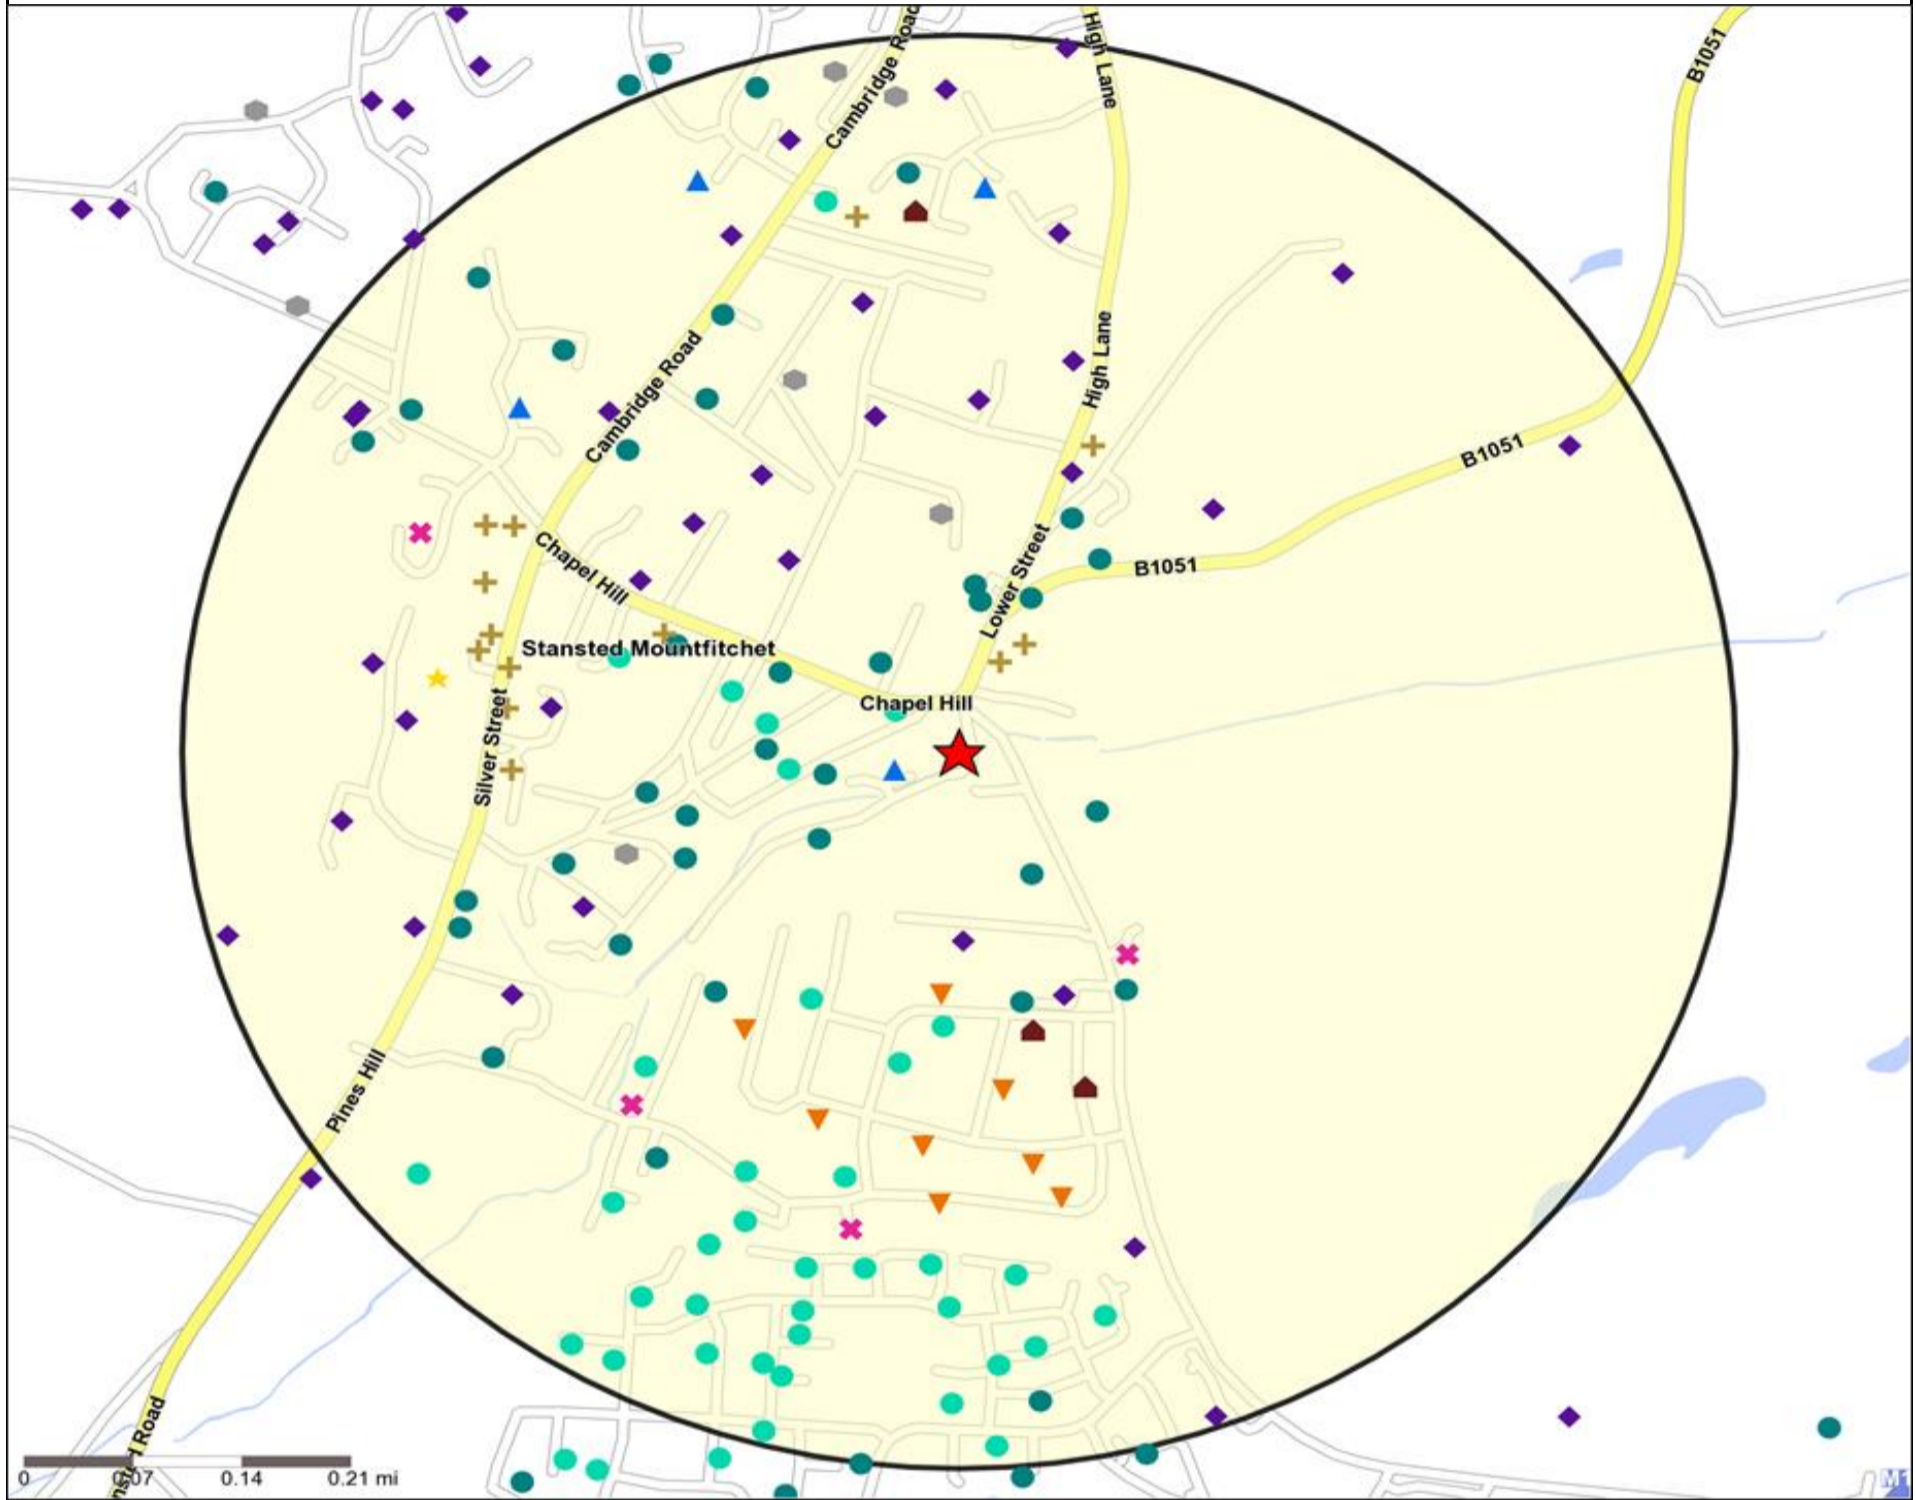

Mosaic UK Map and Data: KINGS ARMS HOTEL, STANSTED (200903)

Copyright Experian Ltd, HERE 2015. Ordnance Survey © Crown copyright 2015

- ★ Location
- 0.5, 1.5, 3 & 5 Mile Distance
- ~ Rivers, Canals and Lakes
- **Mosaic UK Groups**
- A City Prosperity
- B Prestige Positions
- C Country Living
- ▲ D Rural Reality
- E Senior Security
- ▲ F Suburban Stability
- G Domestic Success
- H Aspiring Homemakers
- ▼ I Family Basics
- ✕ J Transient Renters
- K Municipal Challenge
- L Vintage Value
- ★ M Modest Traditions
- ★ N Urban Cohesion
- ✕ O Rental Hubs

Mosaic UK Data Table (Residential)

	Count:	Index:
	0 - 0.5 Miles	0 - 0.5 Miles
A City Prosperity (18+)	0	0
B Prestige Positions (18+)	0	0
C Country Living (18+)	307	1,368
D Rural Reality (18+)	16	71
E Senior Security (18+)	0	0
F Suburban Stability (18+)	0	0
G Domestic Success (18+)	0	0
H Aspiring Homemakers (18+)	0	0
I Family Basics (18+)	0	0
J Transient Renters (18+)	0	0
K Municipal Challenge (18+)	0	0
L Vintage Value (18+)	0	0
M Modest Traditions (18+)	0	0
N Urban Cohesion (18+)	0	0
O Rental Hubs (18+)	0	0
Adults 18+ estimate 2015	323	100