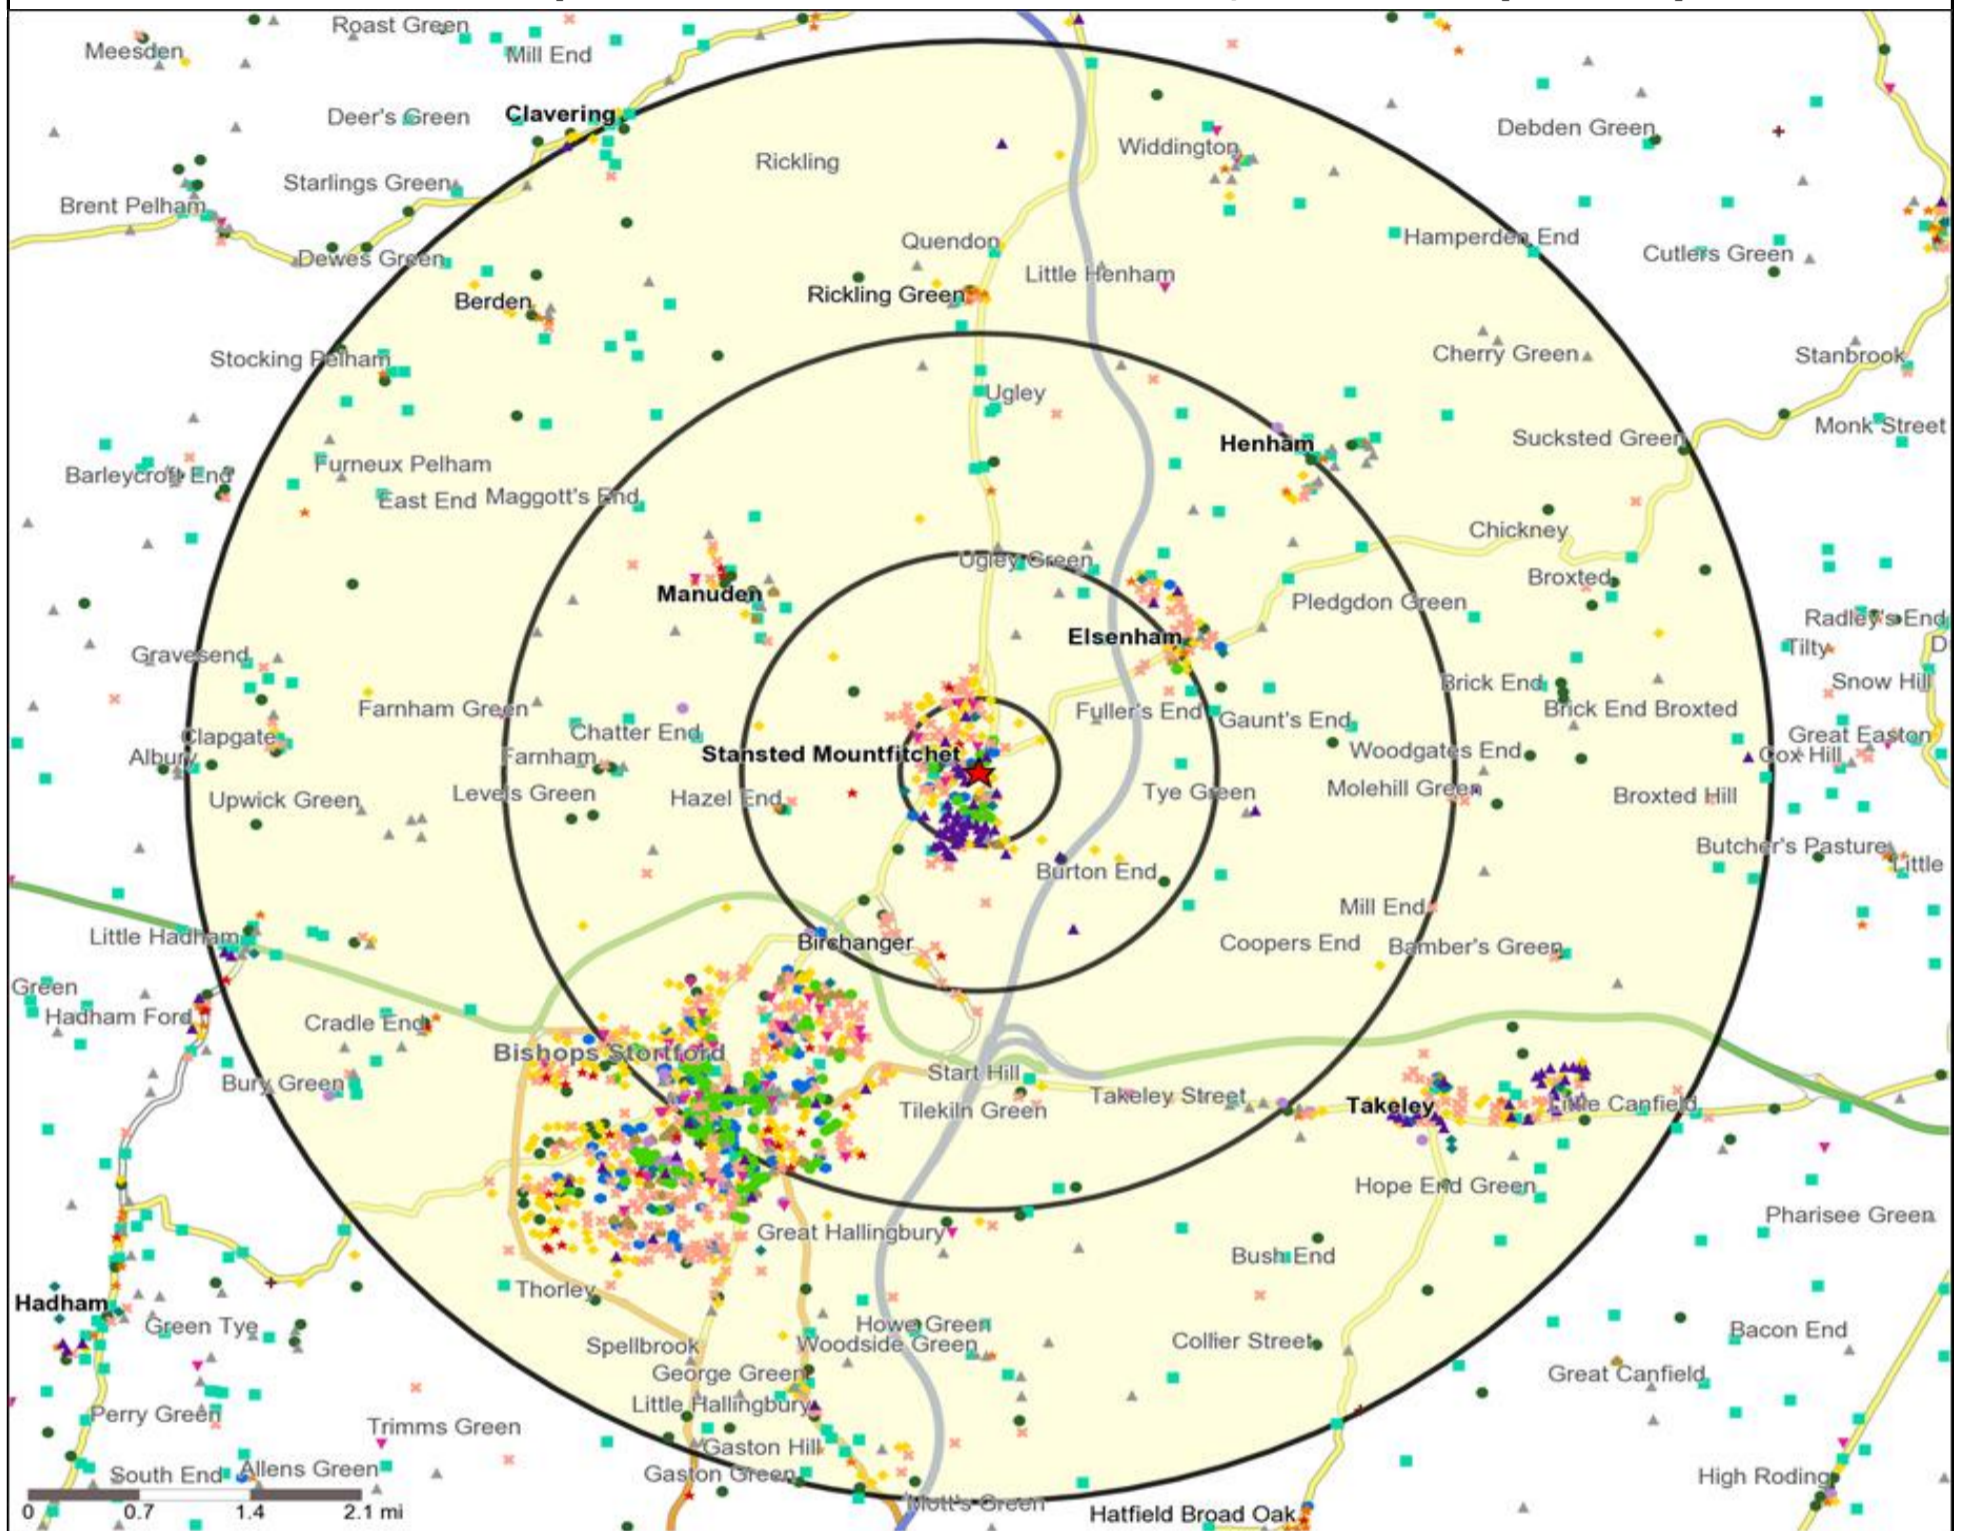

Occasions Map and Data: KINGS ARMS HOTEL, STANSTED (200903)

Copyright Experian Ltd, HERE 2015. Ordnance Survey © Crown copyright 2015

Location	Occasions Types	04 Weekend Millionaires	08 Student Social	12 Midweek Meal Deal
0.5, 1.5, 3 & 5 Mile Distance	01 Mine's a Pint	05 Out On The Town	09 Leisurely Lunch	13 Date Night
Rivers, Canals and Lakes	02 Early Doors	06 Business and Pleasure	10 Wining and Dining	14 Birthday Treat
	03 Everyday is Friday	07 Sporting Pints	11 Household Outing	15 Pre Show Meal

Occasions Data Table

	Count:					Index:				
	0 - 0.5 Miles	0 - 1.5 Miles	0 - 3.0 Miles	0 - 5.0 Miles	15 Min Drivetime	0 - 0.5	0 - 1.5	0 - 3.0	0 - 5.0	15 Min Drivetime
01 Mine's a Pint	28	35	136	355	795	144	141	159	166	157
02 Early Doors	21	27	97	232	555	129	130	135	129	131
03 Everyday is Friday	5	7	38	91	275	36	39	62	59	76
04 Weekend Millionaires	12	15	57	134	288	60	59	65	61	55
05 Out On The Town	6	8	28	80	180	31	32	33	38	36
06 Business and Pleasure	8	12	52	166	298	80	94	119	151	115
07 Sporting Pints	5	5	15	32	107	24	18	16	14	19
08 Student Social	23	30	95	246	482	255	260	240	248	206
09 Leisurely Lunch	26	34	116	295	678	137	140	139	141	138
10 Wining and Dining	23	30	100	246	581	107	109	105	104	104
11 Household Outing	7	10	38	94	189	41	46	51	50	43
12 Midweek Meal Deal	13	16	45	98	428	136	130	107	93	172
13 Date Night	31	38	109	260	620	203	194	162	154	156
14 Birthday Treat	15	18	61	147	395	98	92	91	87	99
15 Pre Show Meal	9	12	34	83	156	171	178	147	143	114
Number of Occasions	232	297	1,021	2,559	6,027	100	100	100	100	100