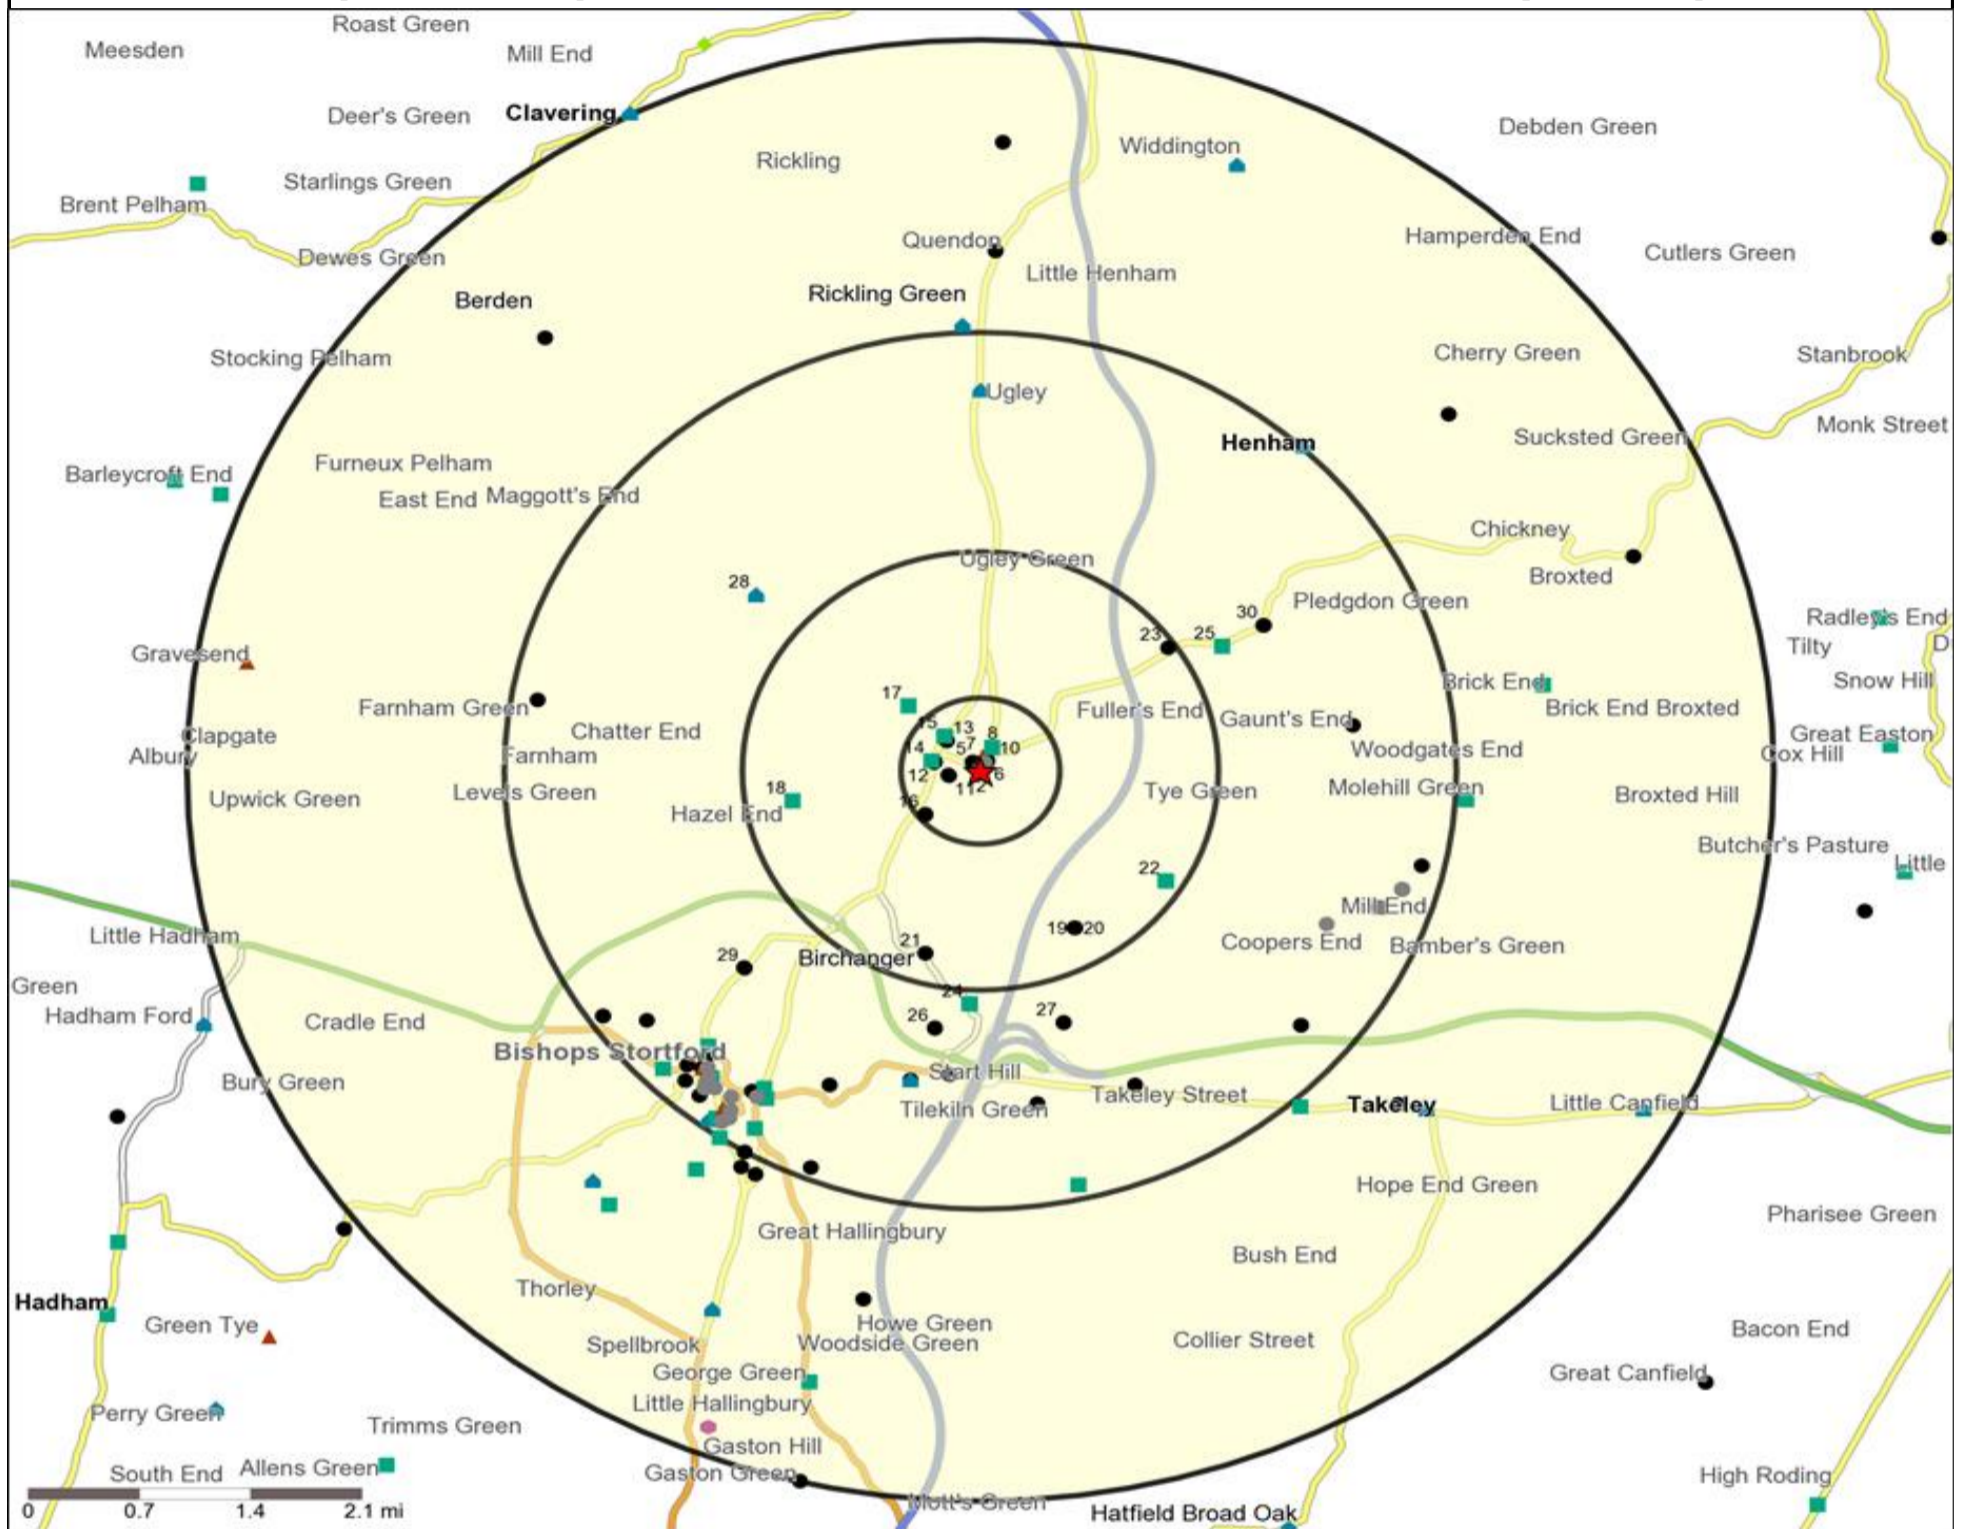

Competition Map and Data: KINGS ARMS HOTEL, STANSTED (200903)

Numbers on competition points relate to the distance ranking in the competition table on page 7. Copyright Experian Ltd, HERE 2015. Ordnance Survey © Crown copyright 2015

- Location
- Branded Food
- Dry Led
- Café / Wine Bar
- Other
- 0.5, 1.5, 3 & 5 Mile Distance
- Circuit Bar
- Rural Character
- Rivers, Canals and Lakes
- Community Local

Competition Type Summary Table

Reporting Category	0 - 0.5 Miles	0 - 1.5 Miles	0 - 3.0 Miles	0 - 5.0 Miles
Café / Wine Bar	0	0	0	2
Circuit Bar	0	0	0	0
Community Local	0	0	1	3
Dry Led	1	1	2	4
Branded Food Pub	0	0	0	0
Rural	0	0	0	0
Other	1	1	2	6
Total	2	2	5	15