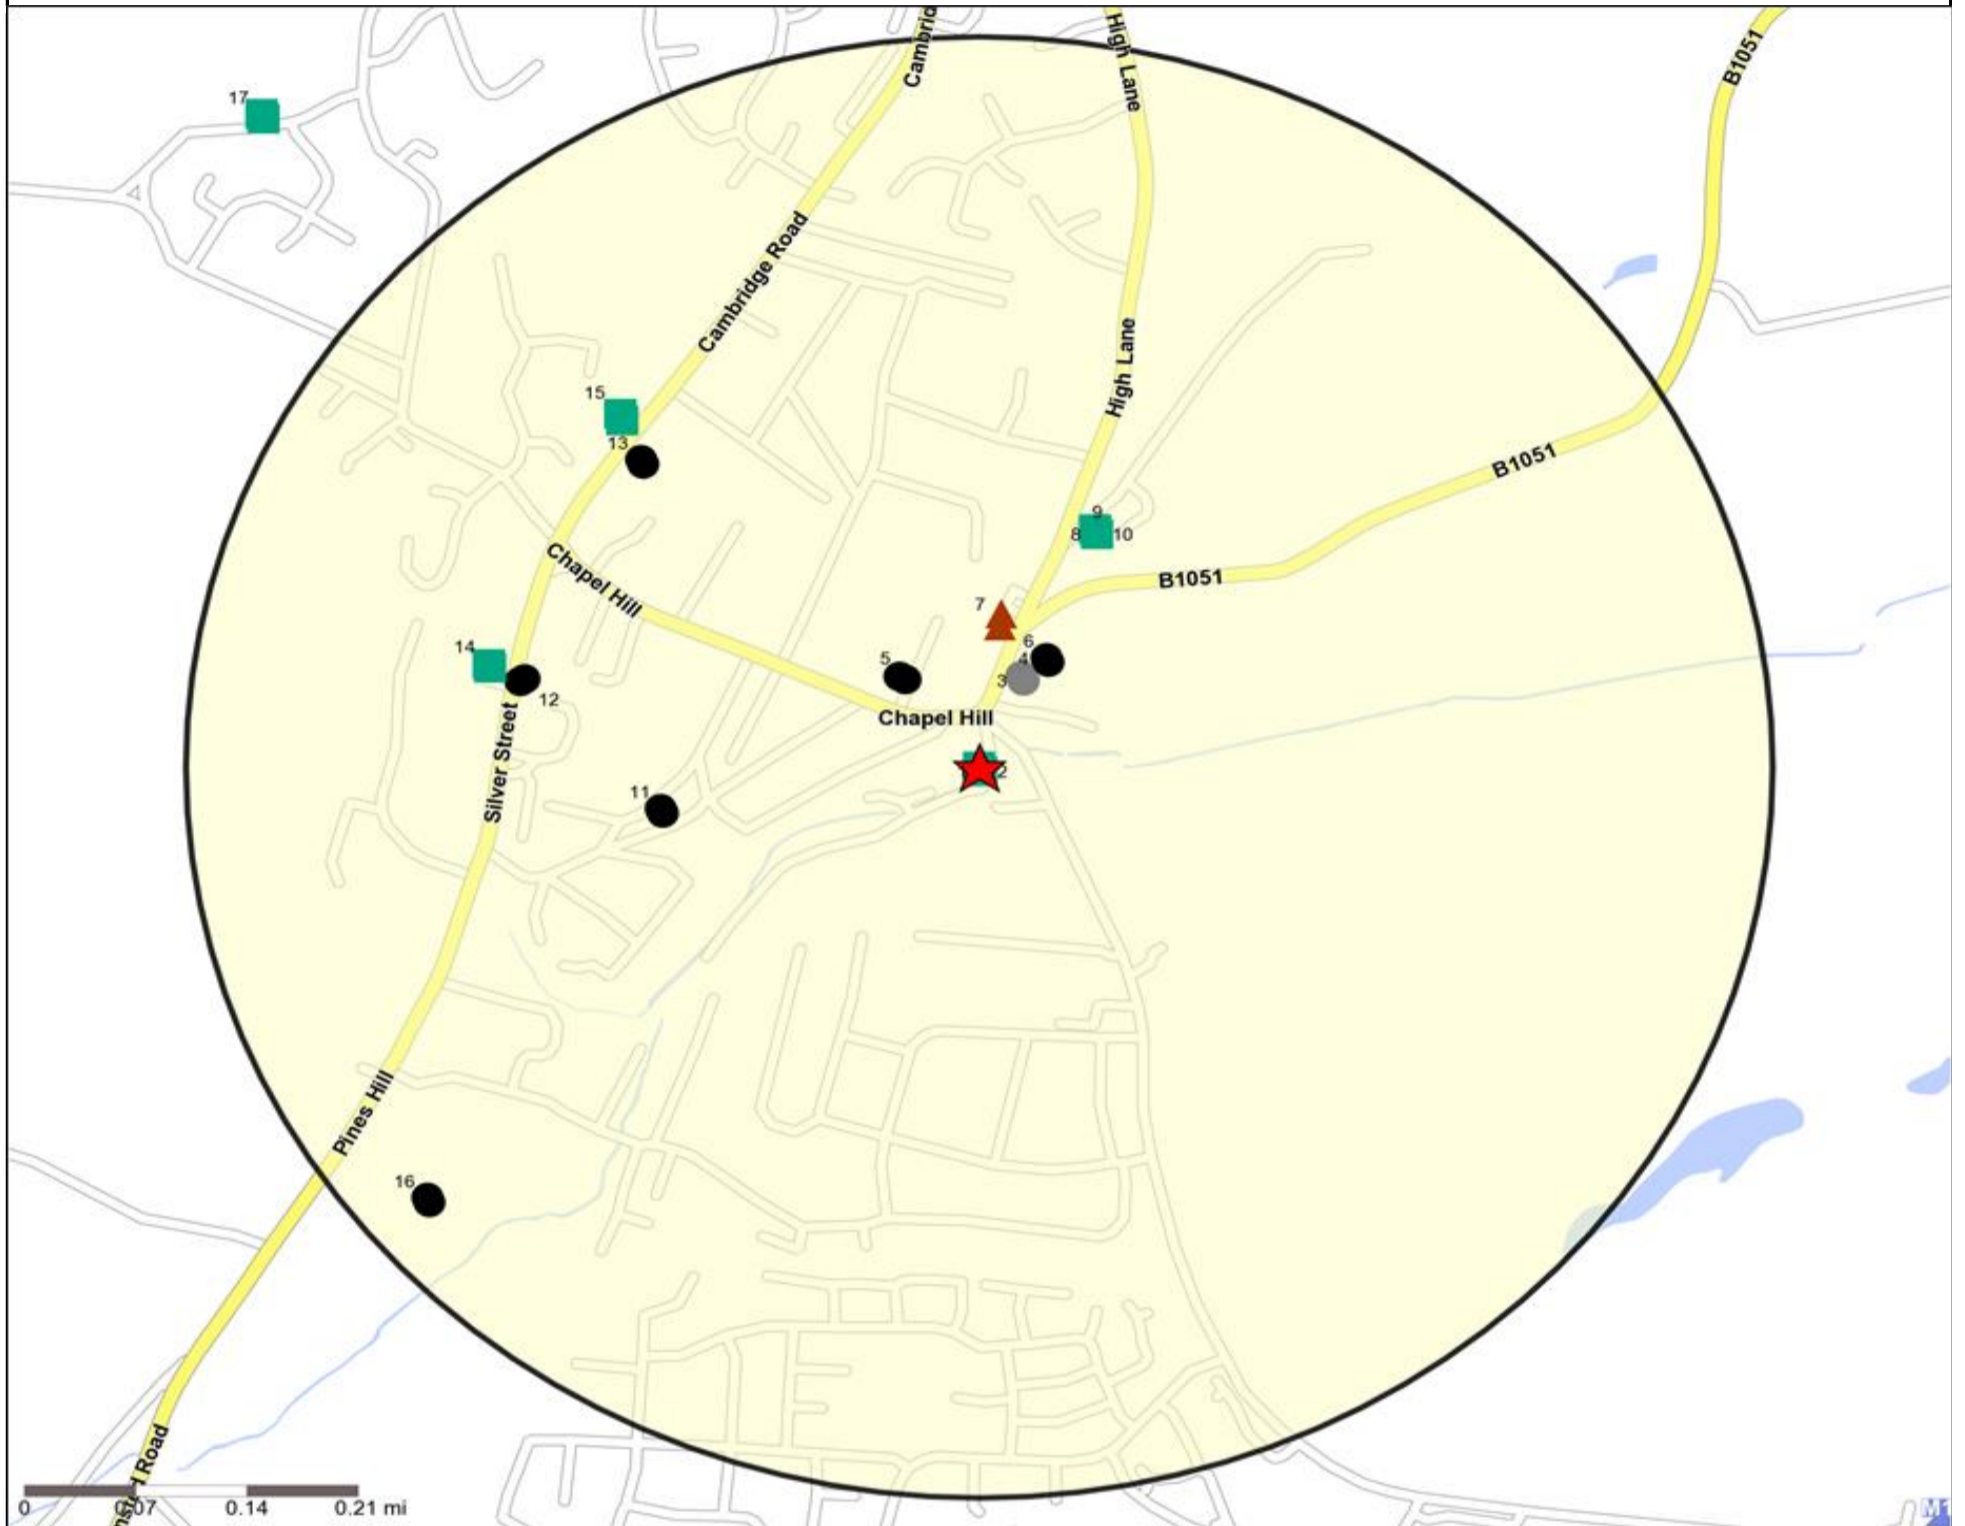

Competition Map and Data: KINGS ARMS HOTEL, STANSTED (200903)

Numbers on competition points relate to the distance ranking in the competition table on page 7. Copyright Experian Ltd, HERE 2015. Ordnance Survey © Crown copyright 2015

- Location
- Branded Food
- Dry Led
- Café / Wine Bar
- Other
- 0.5, 1.5, 3 & 5 Mile Distance
- Circuit Bar
- Rural Character
- Rivers, Canals and Lakes
- Community Local

Competition Type Summary Table

Reporting Category	0 - 0.5 Miles
Café / Wine Bar	0
Circuit Bar	0
Community Local	0
Dry Led	1
Branded Food Pub	0
Rural	0
Other	1
Total	2