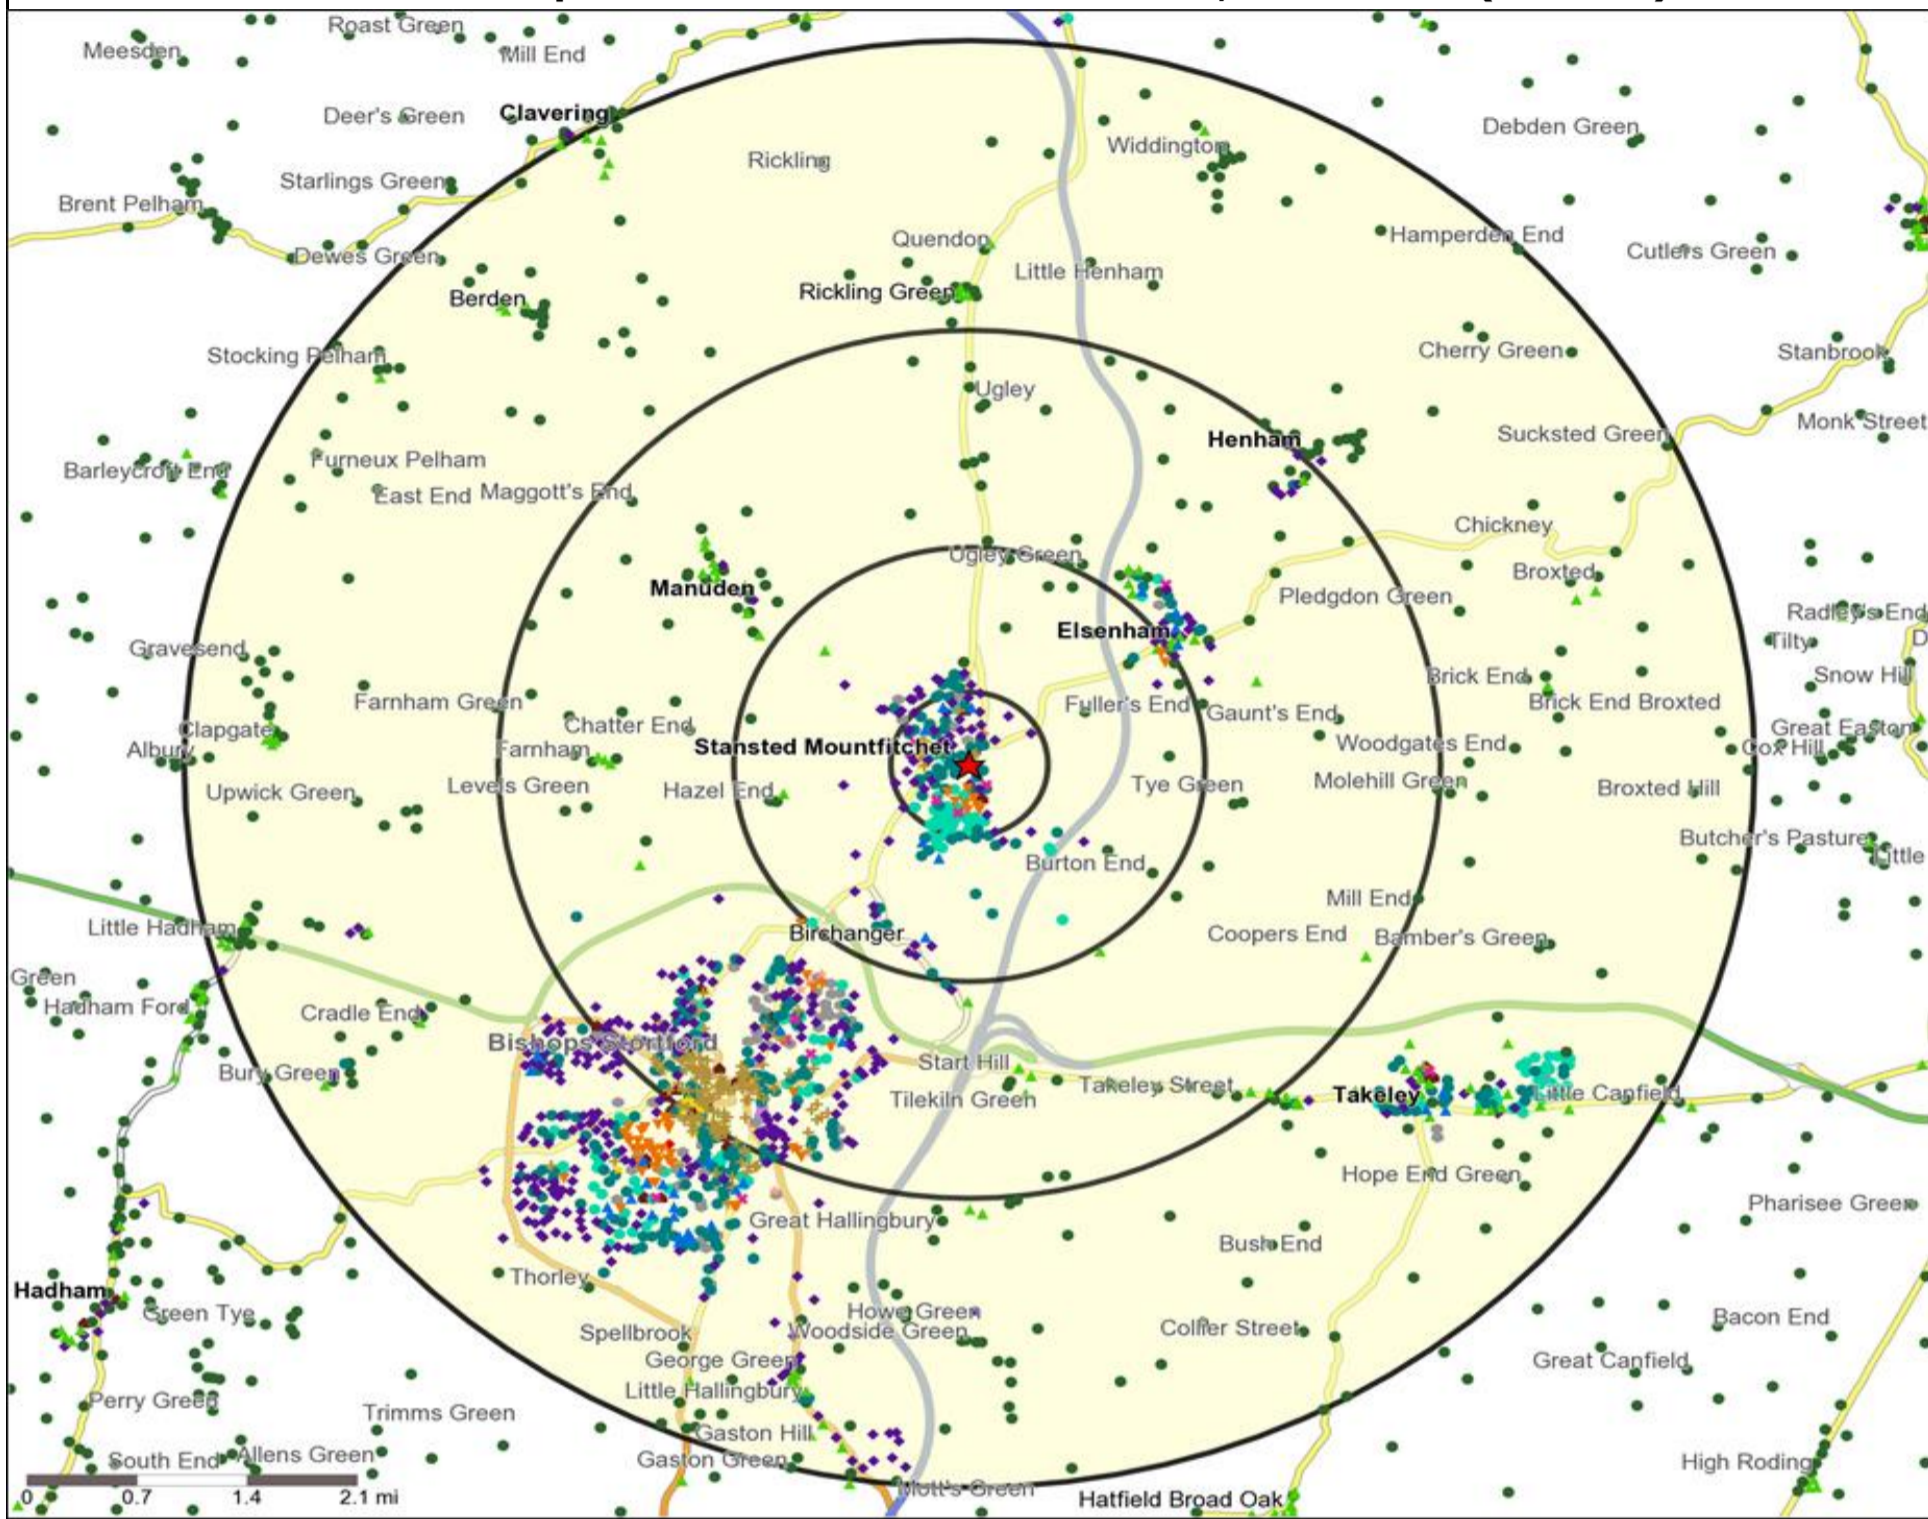

★ Location ○ 0.5, 1.5, 3 & 5 Mile Distance

Age Data Table

	Count:					Index:				
	0 - 0.5 Miles	0 - 1.5 Miles	0 - 3.0 Miles	0 - 5.0 Miles	15 Min Drivetime	0 - 0.5 Miles	0 - 1.5 Miles	0 - 3.0 Miles	0 - 5.0 Miles	15 Min Drivetime
0-15	29	45	233	784	1,624	43	51	74	88	85
16-17	11	14	41	240	362	131	128	105	217	154
18-24	13	18	71	271	495	40	42	47	63	54
25-34	19	25	90	250	639	38	39	39	38	46
35-44	28	37	152	404	926	61	62	71	67	72
45-54	54	78	315	869	1,635	105	117	132	129	114
55-64	80	100	318	811	1,634	196	188	167	151	143
65+	127	154	459	1,121	2,811	195	182	152	131	154
Population estimate 2015	361	471	1,679	4,750	10,126	100	100	100	100	100

Mosaic UK Map and Data: KINGS ARMS HOTEL, STANSTED (200903)

Copyright Experian Ltd, HERE 2015. Ordnance Survey © Crown copyright 2015

- ★ Location
- Mosaic UK Groups
- ▲ D Rural Reality
- H Aspiring Homemakers
- L Vintage Value
- 0.5, 1.5, 3 & 5 Mile Distance
- A City Prosperity
- E Senior Security
- ▼ I Family Basics
- ★ M Modest Traditions
- ~ Rivers, Canals and Lakes
- ◆ B Prestige Positions
- ▲ F Suburban Stability
- ✕ J Transient Renters
- ★ N Urban Cohesion
- C Country Living
- G Domestic Success
- ◆ K Municipal Challenge
- + O Rental Hubs

- Location
- Branded Food
- Dry Led
- Café / Wine Bar
- Other
- 0.5, 1.5, 3 & 5 Mile Distance
- Circuit Bar
- Rural Character
- Rivers, Canals and Lakes
- Community Local

Competition Type Summary Table