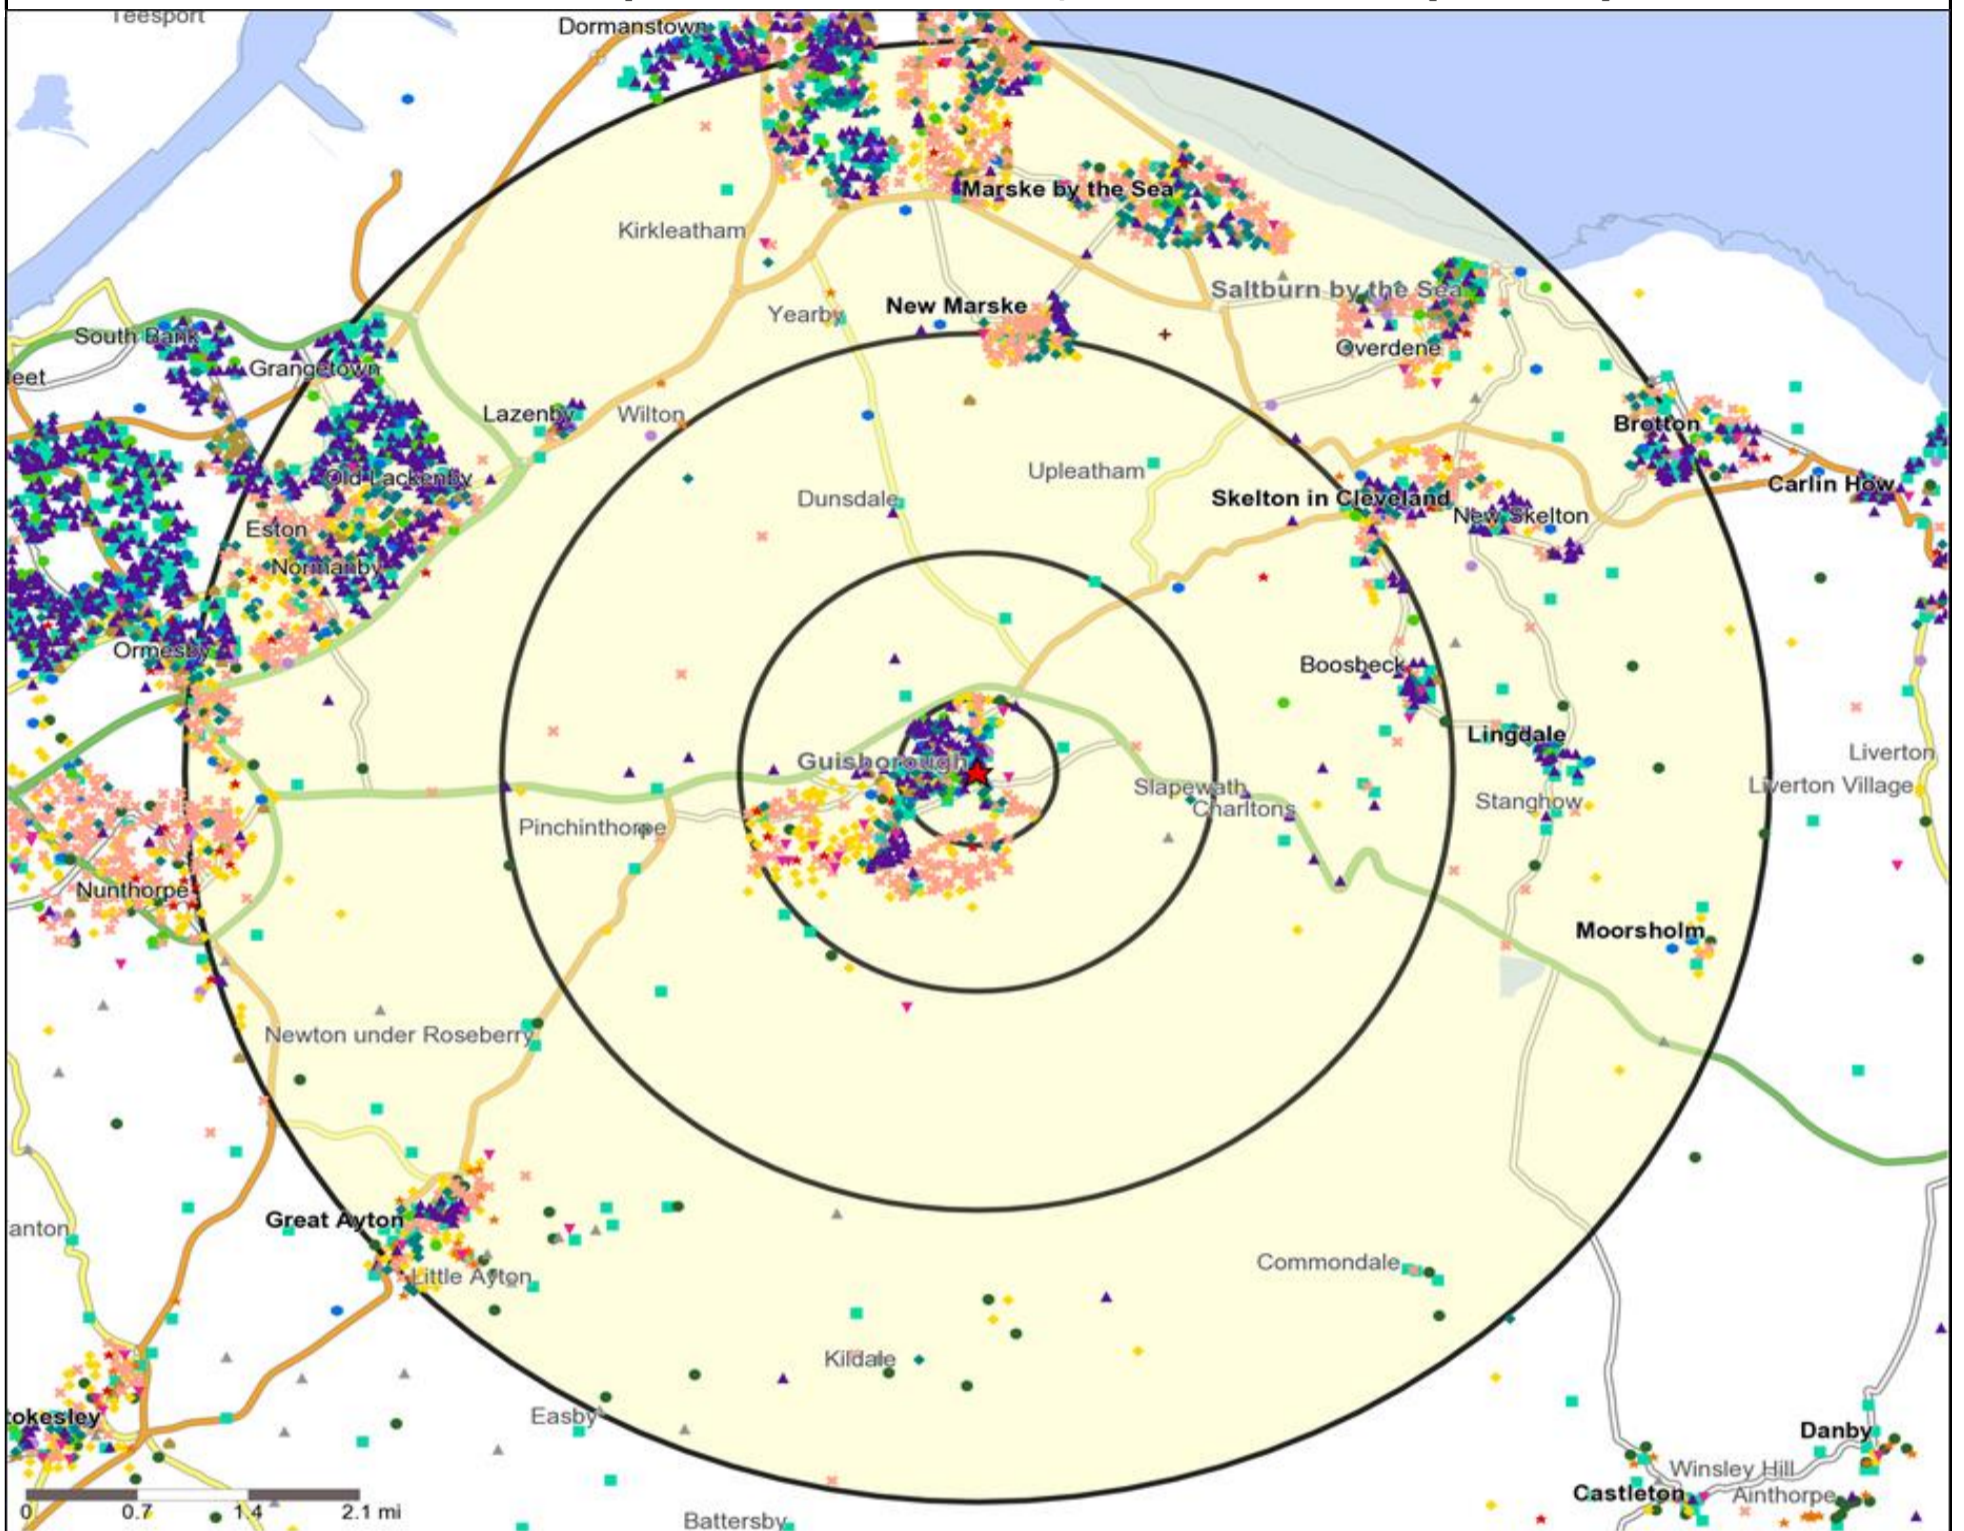

Mosaic UK Map and Data: FOX INN, GUISBOROUGH (374278)

Copyright Experian Ltd, HERE 2015. Ordnance Survey © Crown copyright 2015

- ★ Location
- 0.5, 1.5, 3 & 5 Mile Distance
- ~ Rivers, Canals and Lakes
- Mosaic UK Groups**
- A City Prosperity
- ◆ B Prestige Positions
- C Country Living
- ▲ D Rural Reality
- E Senior Security
- ▲ F Suburban Stability
- G Domestic Success
- H Aspiring Homemakers
- ▼ I Family Basics
- ✖ J Transient Renters
- ◆ K Municipal Challenge
- L Vintage Value
- ★ M Modest Traditions
- ★ N Urban Cohesion
- ✚ O Rental Hubs

Mosaic UK Data Table (Residential)

	Count:	Index:
	0 - 0.5 Miles	0 - 0.5 Miles
A City Prosperity (18+)	0	0
B Prestige Positions (18+)	272	69
C Country Living (18+)	3	1
D Rural Reality (18+)	6	2
E Senior Security (18+)	953	217
F Suburban Stability (18+)	518	157
G Domestic Success (18+)	132	29
H Aspiring Homemakers (18+)	409	83
I Family Basics (18+)	422	108
J Transient Renters (18+)	723	232
K Municipal Challenge (18+)	170	54
L Vintage Value (18+)	1,021	301
M Modest Traditions (18+)	601	234
N Urban Cohesion (18+)	0	0
O Rental Hubs (18+)	166	40
Adults 18+ estimate 2015	5,396	100

Occasions Map and Data: FOX INN, GUISBOROUGH (374278)

Copyright Experian Ltd, HERE 2015. Ordnance Survey © Crown copyright 2015

- ★ Location
- 0.5, 1.5, 3 & 5 Mile Distance
- ~ Rivers, Canals and Lakes
- Occasions Types**
■ 01 Mine's a Pint
◆ 02 Early Doors
● 03 Everyday is Friday
- ▲ 04 Weekend Millionaires
● 05 Out On The Town
▲ 06 Business and Pleasure
● 07 Sporting Pints
- 08 Student Social
▼ 09 Leisurely Lunch
✕ 10 Wining and Dining
▲ 11 Household Outing
- ★ 12 Midweek Meal Deal
◆ 13 Date Night
★ 14 Birthday Treat
+ 15 Pre Show Meal

-  Location
-  Branded Food
-  Dry Led
-  Café / Wine Bar
-  Other
-  0.5, 1.5, 3 & 5 Mile Distance
-  Circuit Bar
-  Rural Character
-  Rivers, Canals and Lakes
-  Community Local

Competition Type Summary Table