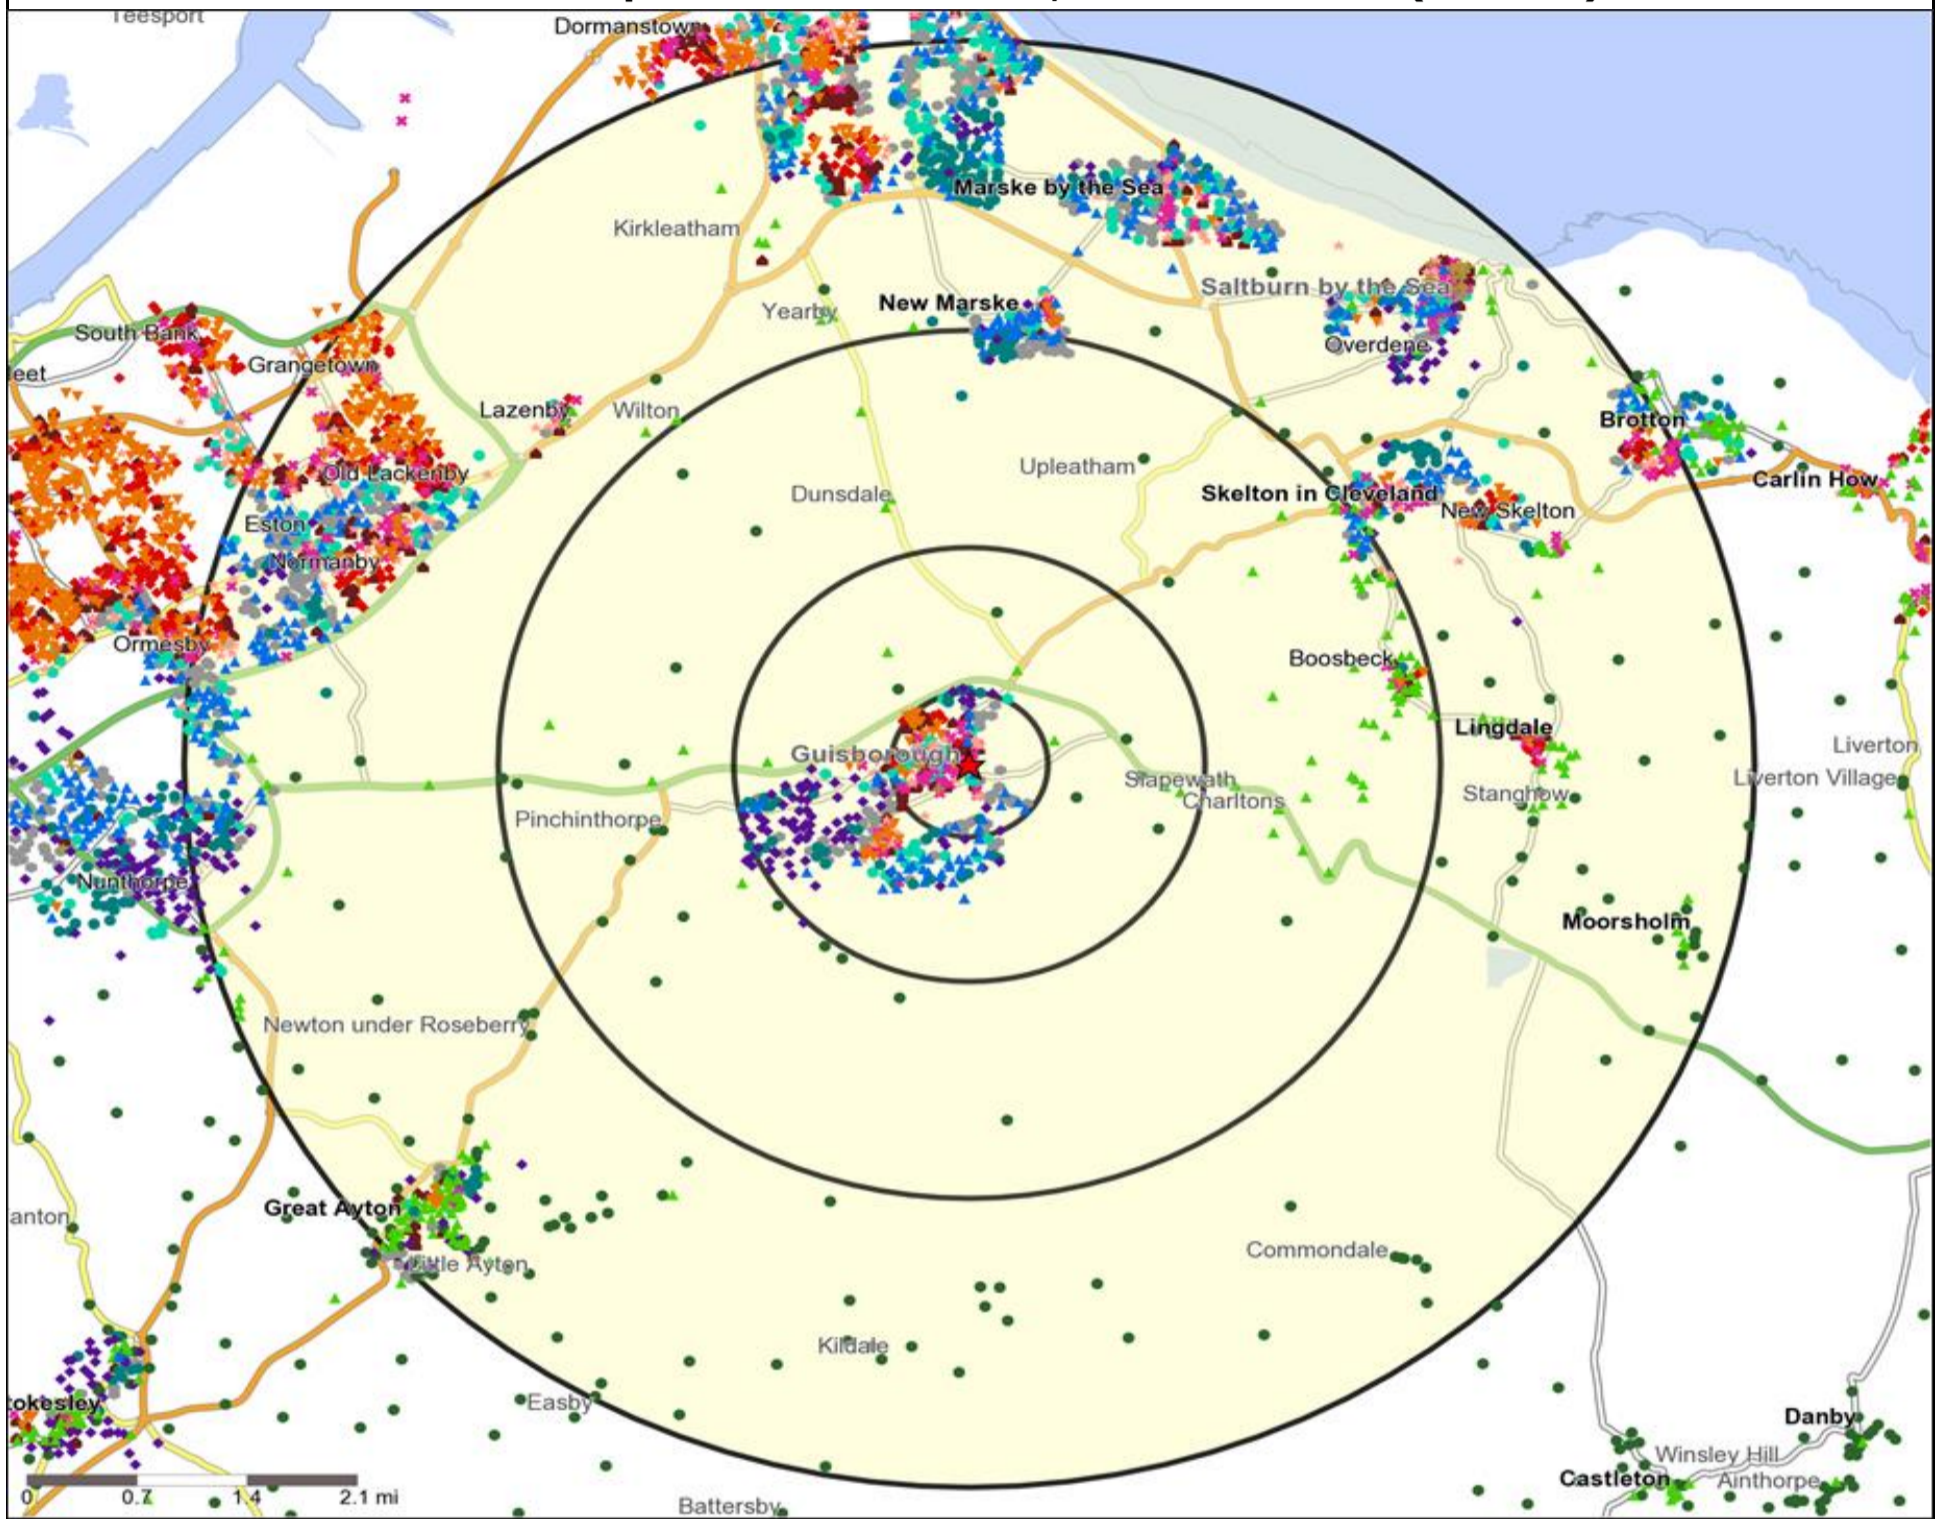

★ Location ○ 0.5, 1.5, 3 & 5 Mile Distance

Age Data Table

	Count:					Index:				
	0 - 0.5 Miles	0 - 1.5 Miles	0 - 3.0 Miles	0 - 5.0 Miles	15 Min Drivetime	0 - 0.5 Miles	0 - 1.5 Miles	0 - 3.0 Miles	0 - 5.0 Miles	15 Min Drivetime
0-15	902	2,711	3,522	18,243	22,237	74	86	87	93	91
16-17	126	370	475	2,351	2,956	84	95	94	97	97
18-24	491	1,088	1,403	8,098	9,693	84	72	72	85	82
25-34	712	1,732	2,244	11,459	13,965	80	76	76	80	78
35-44	674	1,746	2,314	11,205	14,160	82	82	84	84	85
45-54	867	2,392	3,198	15,424	19,450	94	101	104	104	105
55-64	858	2,476	3,264	13,668	17,291	117	131	133	115	117
65+	1,842	4,206	5,256	24,308	30,893	158	140	135	129	131
Population estimate 2015	6,472	16,721	21,676	104,756	130,645	100	100	100	100	100

Mosaic UK Map and Data: FOX INN, GUISBOROUGH (374278)

Copyright Experian Ltd, HERE 2015. Ordnance Survey © Crown copyright 2015

Location	Mosaic UK Groups	D Rural Reality	H Aspiring Homemakers	L Vintage Value
0.5, 1.5, 3 & 5 Mile Distance	A City Prosperity	E Senior Security	I Family Basics	M Modest Traditions
Rivers, Canals and Lakes	B Prestige Positions	F Suburban Stability	J Transient Renters	N Urban Cohesion
	C Country Living	G Domestic Success	K Municipal Challenge	O Rental Hubs

Mosaic UK Map and Data: FOX INN, GUISBOROUGH (374278)

Copyright Experian Ltd, HERE 2015. Ordnance Survey © Crown copyright 2015

- ★ Location
- 0.5, 1.5, 3 & 5 Mile Distance
- ~ Rivers, Canals and Lakes
- Mosaic UK Groups**
- A City Prosperity
- ◆ B Prestige Positions
- C Country Living
- ▲ D Rural Reality
- E Senior Security
- ▲ F Suburban Stability
- G Domestic Success
- H Aspiring Homemakers
- ▼ I Family Basics
- ✖ J Transient Renters
- ◆ K Municipal Challenge
- L Vintage Value
- ★ M Modest Traditions
- ★ N Urban Cohesion
- ✚ O Rental Hubs

-  Location
-  Branded Food
-  Dry Led
-  Café / Wine Bar
-  Other
-  0.5, 1.5, 3 & 5 Mile Distance
-  Circuit Bar
-  Rural Character
-  Rivers, Canals and Lakes
-  Community Local

Competition Type Summary Table