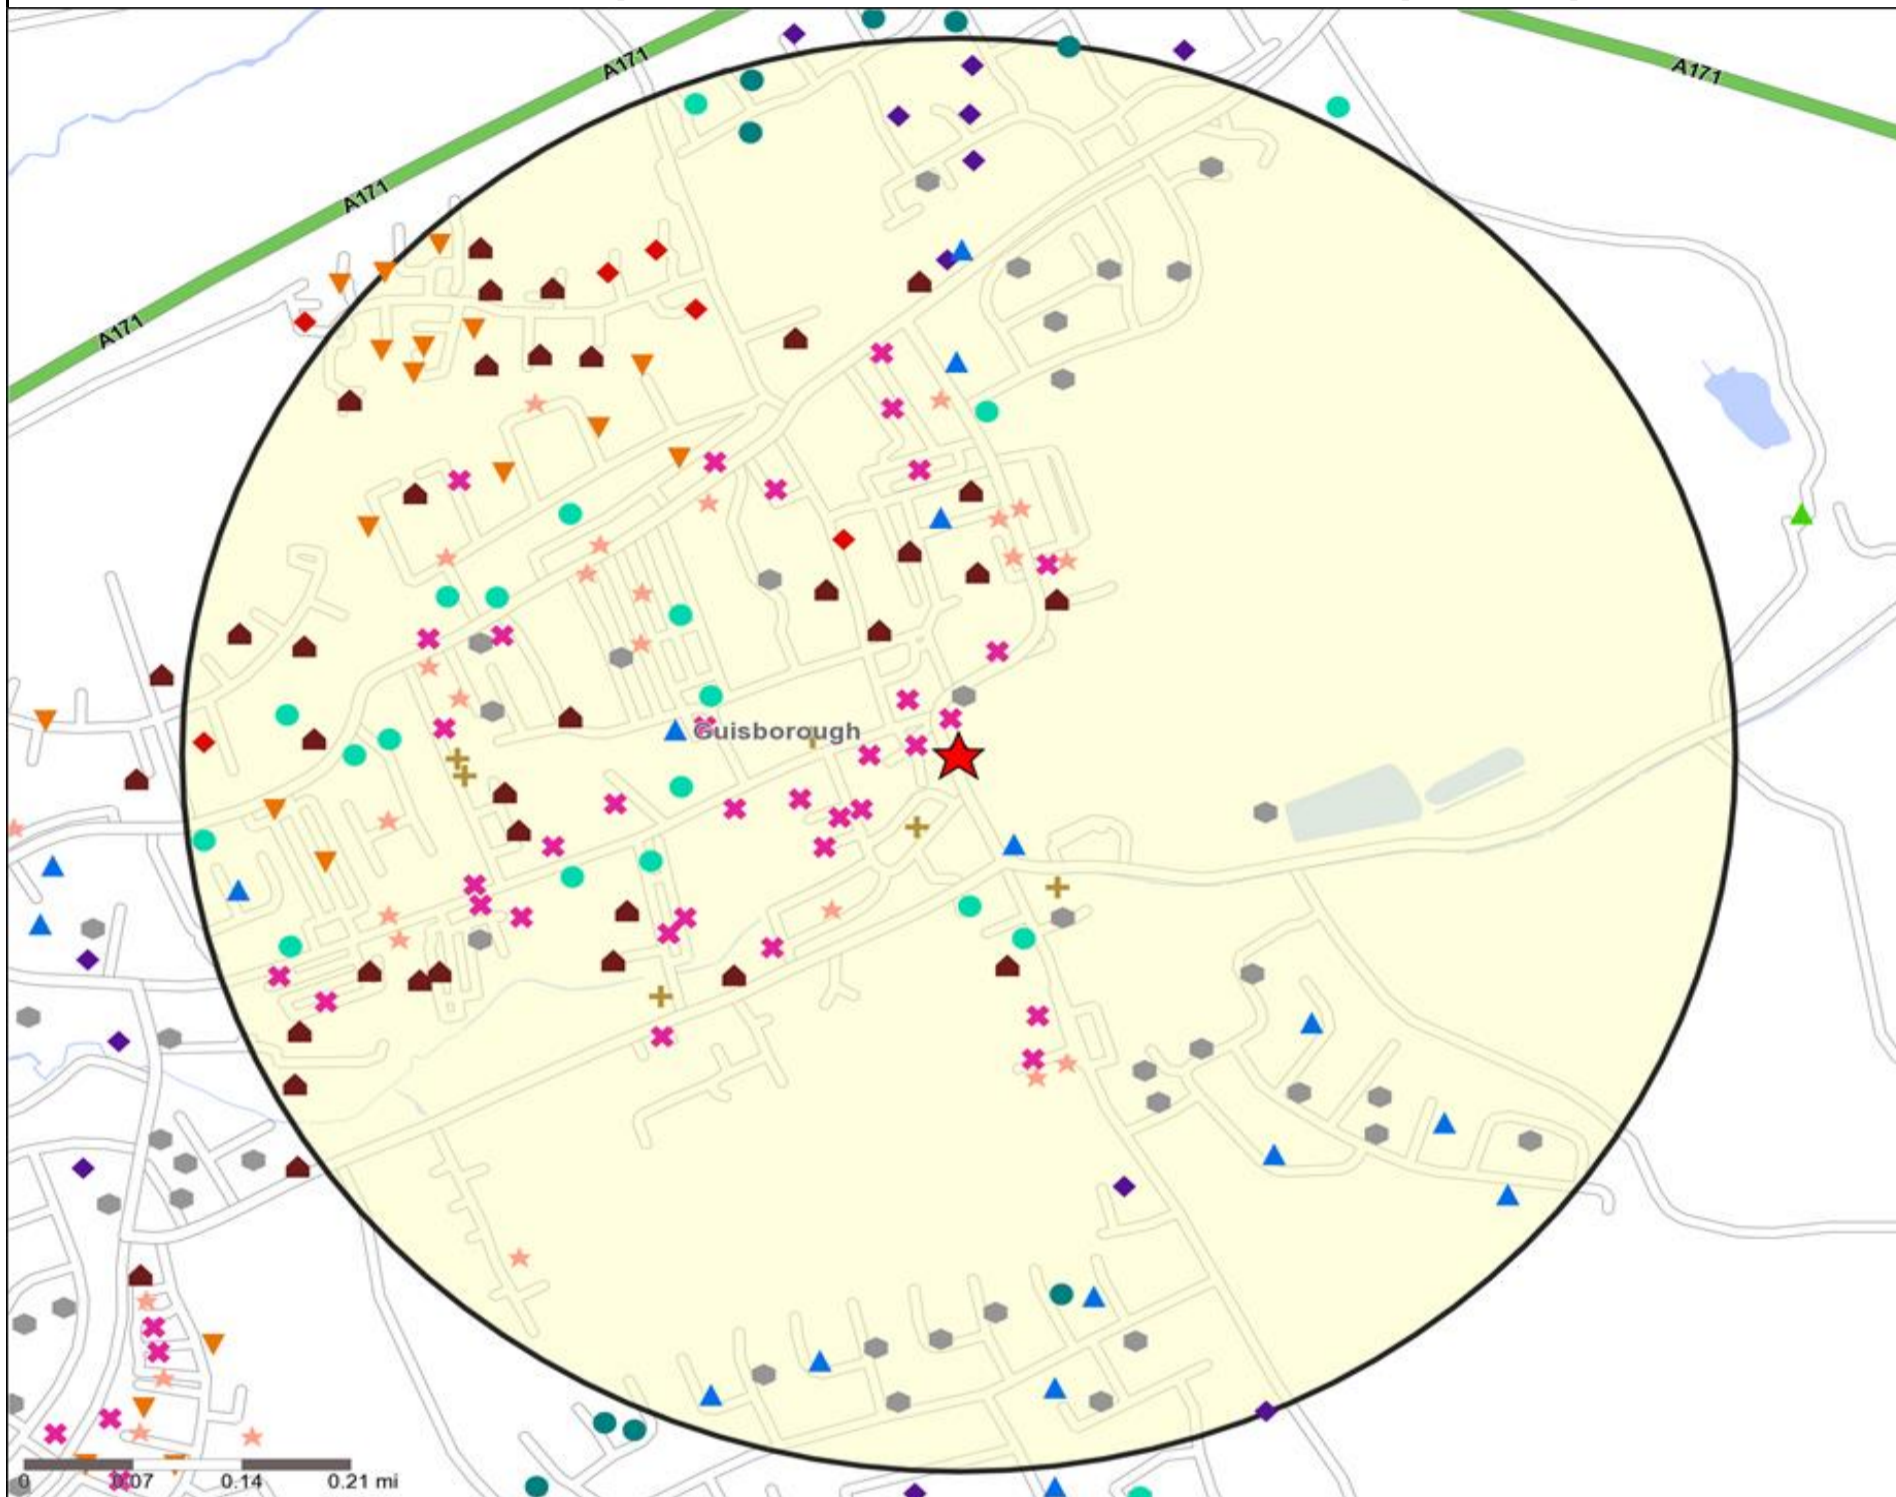

Mosaic UK Map and Data: FOX INN, GUISBOROUGH (374278)

Copyright Experian Ltd, HERE 2015. Ordnance Survey © Crown copyright 2015

- ★ Location
- 0.5, 1.5, 3 & 5 Mile Distance
- ~ Rivers, Canals and Lakes
- **Mosaic UK Groups**
- A City Prosperity
- B Prestige Positions
- C Country Living
- ▲ D Rural Reality
- E Senior Security
- ▲ F Suburban Stability
- G Domestic Success
- H Aspiring Homemakers
- ▼ I Family Basics
- ✖ J Transient Renters
- K Municipal Challenge
- L Vintage Value
- ★ M Modest Traditions
- ★ N Urban Cohesion
- ✚ O Rental Hubs

Mosaic UK Data Table (Residential)

	Count:	Index:
	0 - 0.5 Miles	0 - 0.5 Miles
A City Prosperity (18+)	0	0
B Prestige Positions (18+)	272	69
C Country Living (18+)	3	1
D Rural Reality (18+)	6	2
E Senior Security (18+)	953	217
F Suburban Stability (18+)	518	157
G Domestic Success (18+)	132	29
H Aspiring Homemakers (18+)	409	83
I Family Basics (18+)	422	108
J Transient Renters (18+)	723	232
K Municipal Challenge (18+)	170	54
L Vintage Value (18+)	1,021	301
M Modest Traditions (18+)	601	234
N Urban Cohesion (18+)	0	0
O Rental Hubs (18+)	166	40
Adults 18+ estimate 2015	5,396	100