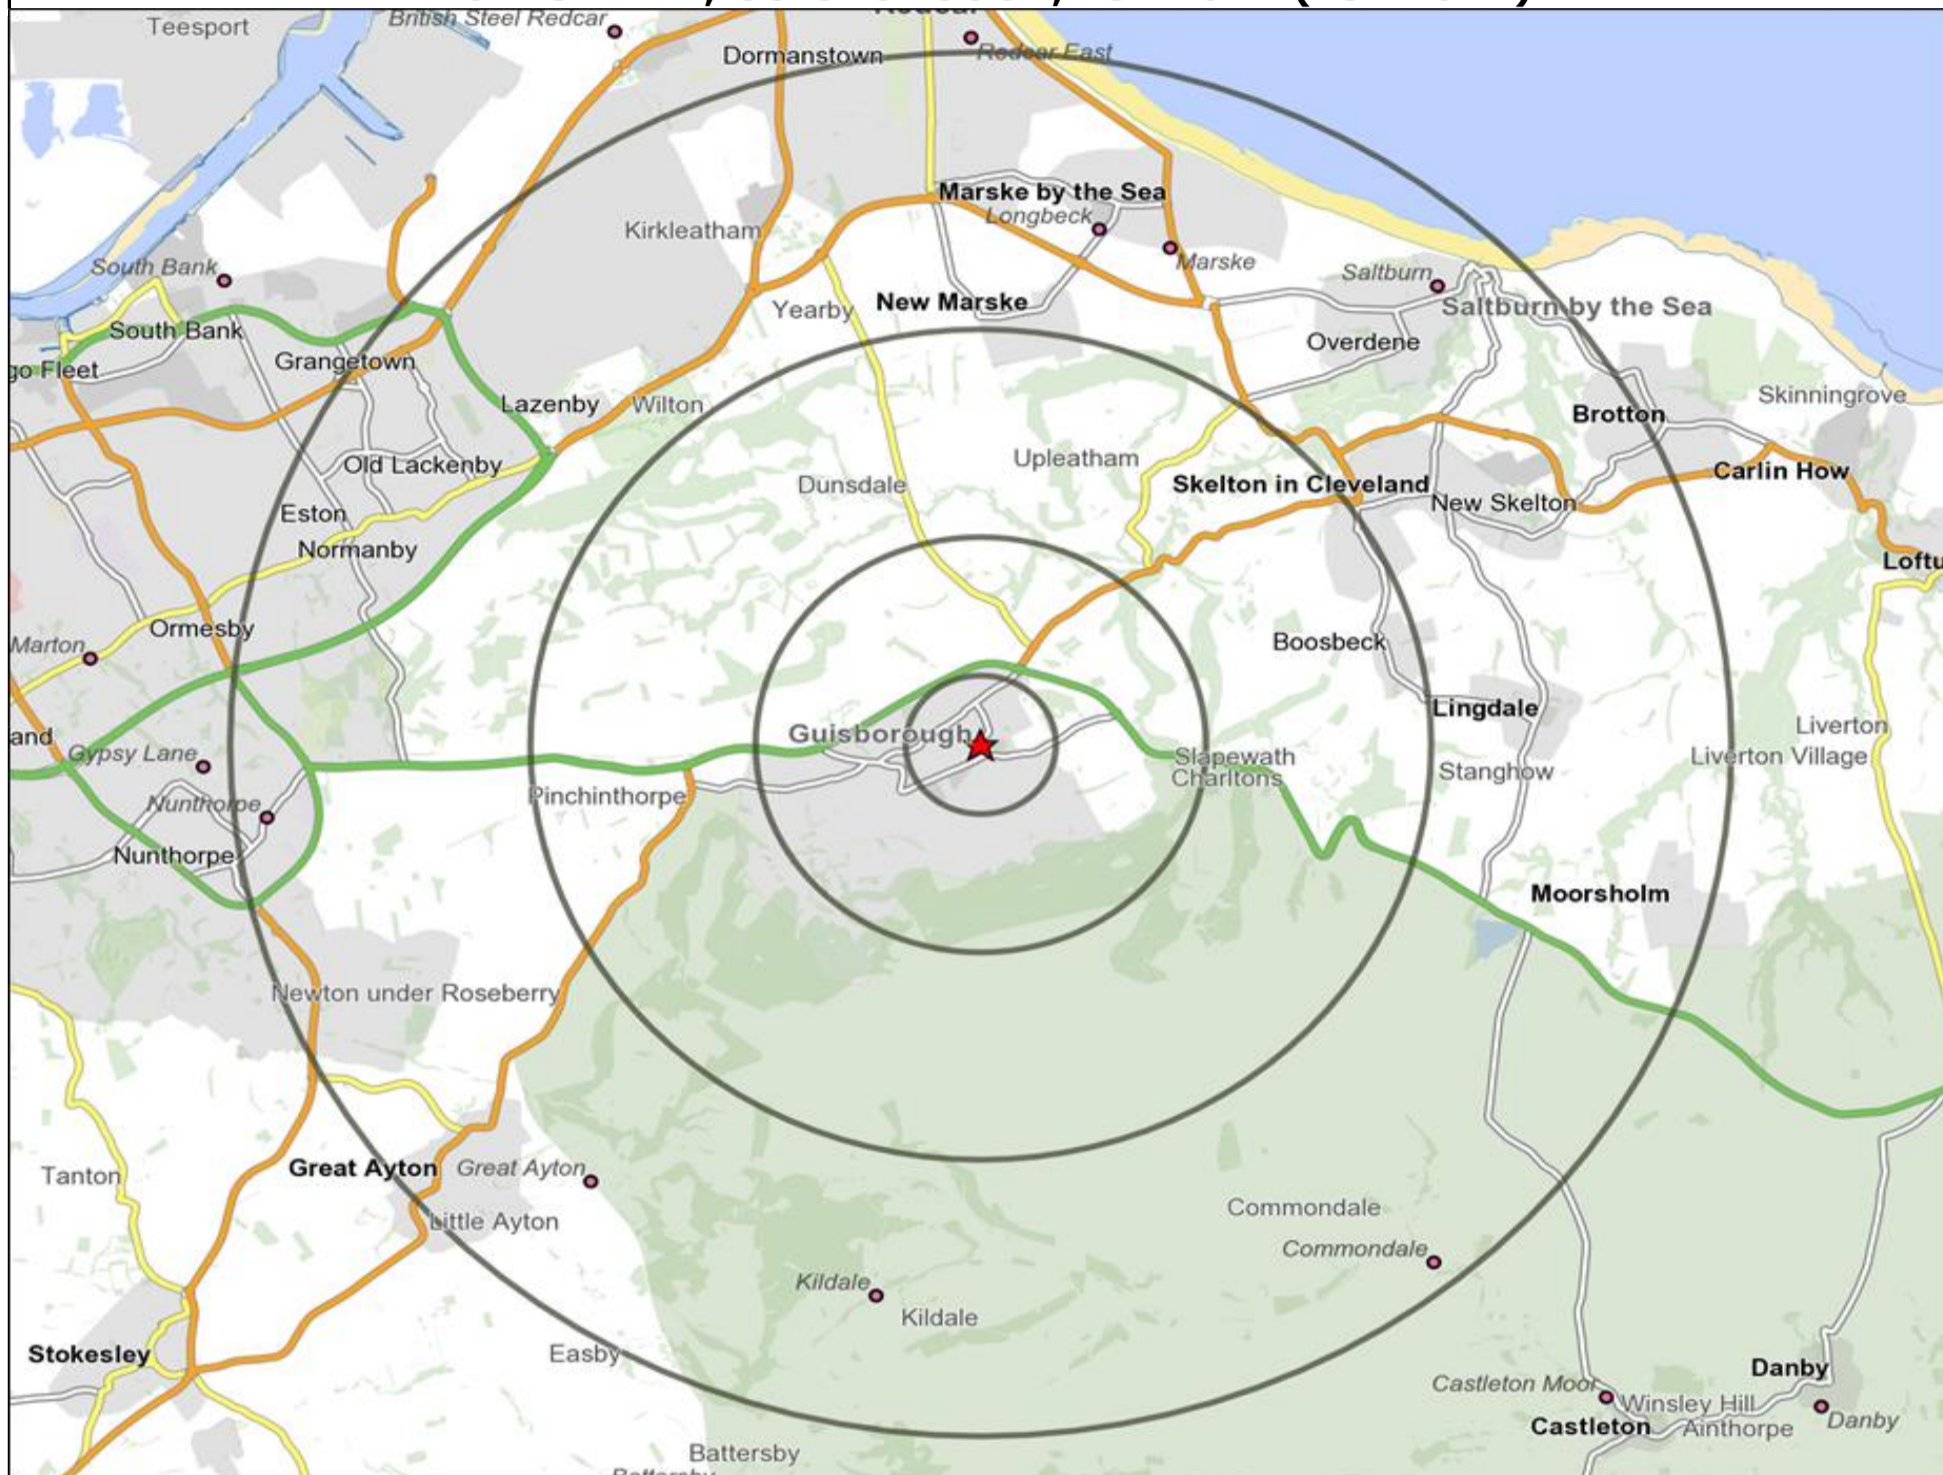

**Customer Profile Report for FOX INN, GUISBOROUGH (Punch Outlet Number: 374278)
BOW STREET, GUISBOROUGH, TS14 6BP (TS14 6BP)**

Copyright Experian Ltd, HERE 2015. Ordnance Survey © Crown copyright 2015

★ Location ○ 0.5, 1.5, 3 & 5 Mile Distance

Age Data Table

	Count:					Index:				
	0 - 0.5 Miles	0 - 1.5 Miles	0 - 3.0 Miles	0 - 5.0 Miles	15 Min Drivetime	0 - 0.5 Miles	0 - 1.5 Miles	0 - 3.0 Miles	0 - 5.0 Miles	15 Min Drivetime
0-15	902	2,711	3,522	18,243	22,237	74	86	87	93	91
16-17	126	370	475	2,351	2,956	84	95	94	97	97
18-24	491	1,088	1,403	8,098	9,693	84	72	72	85	82
25-34	712	1,732	2,244	11,459	13,965	80	76	76	80	78
35-44	674	1,746	2,314	11,205	14,160	82	82	84	84	85
45-54	867	2,392	3,198	15,424	19,450	94	101	104	104	105
55-64	858	2,476	3,264	13,668	17,291	117	131	133	115	117
65+	1,842	4,206	5,256	24,308	30,893	158	140	135	129	131
Population estimate 2015	6,472	16,721	21,676	104,756	130,645	100	100	100	100	100

Mosaic UK Map and Data: FOX INN, GUISBOROUGH (374278)

Copyright Experian Ltd, HERE 2015. Ordnance Survey © Crown copyright 2015

Location	Mosaic UK Groups	D Rural Reality	H Aspiring Homemakers	L Vintage Value
0.5, 1.5, 3 & 5 Mile Distance	A City Prosperity	E Senior Security	I Family Basics	M Modest Traditions
Rivers, Canals and Lakes	B Prestige Positions	F Suburban Stability	J Transient Renters	N Urban Cohesion
	C Country Living	G Domestic Success	K Municipal Challenge	O Rental Hubs

-  Location
-  Branded Food
-  Dry Led
-  Café / Wine Bar
-  Other
-  0.5, 1.5, 3 & 5 Mile Distance
-  Circuit Bar
-  Rural Character
-  Rivers, Canals and Lakes
-  Community Local

Competition Type Summary Table