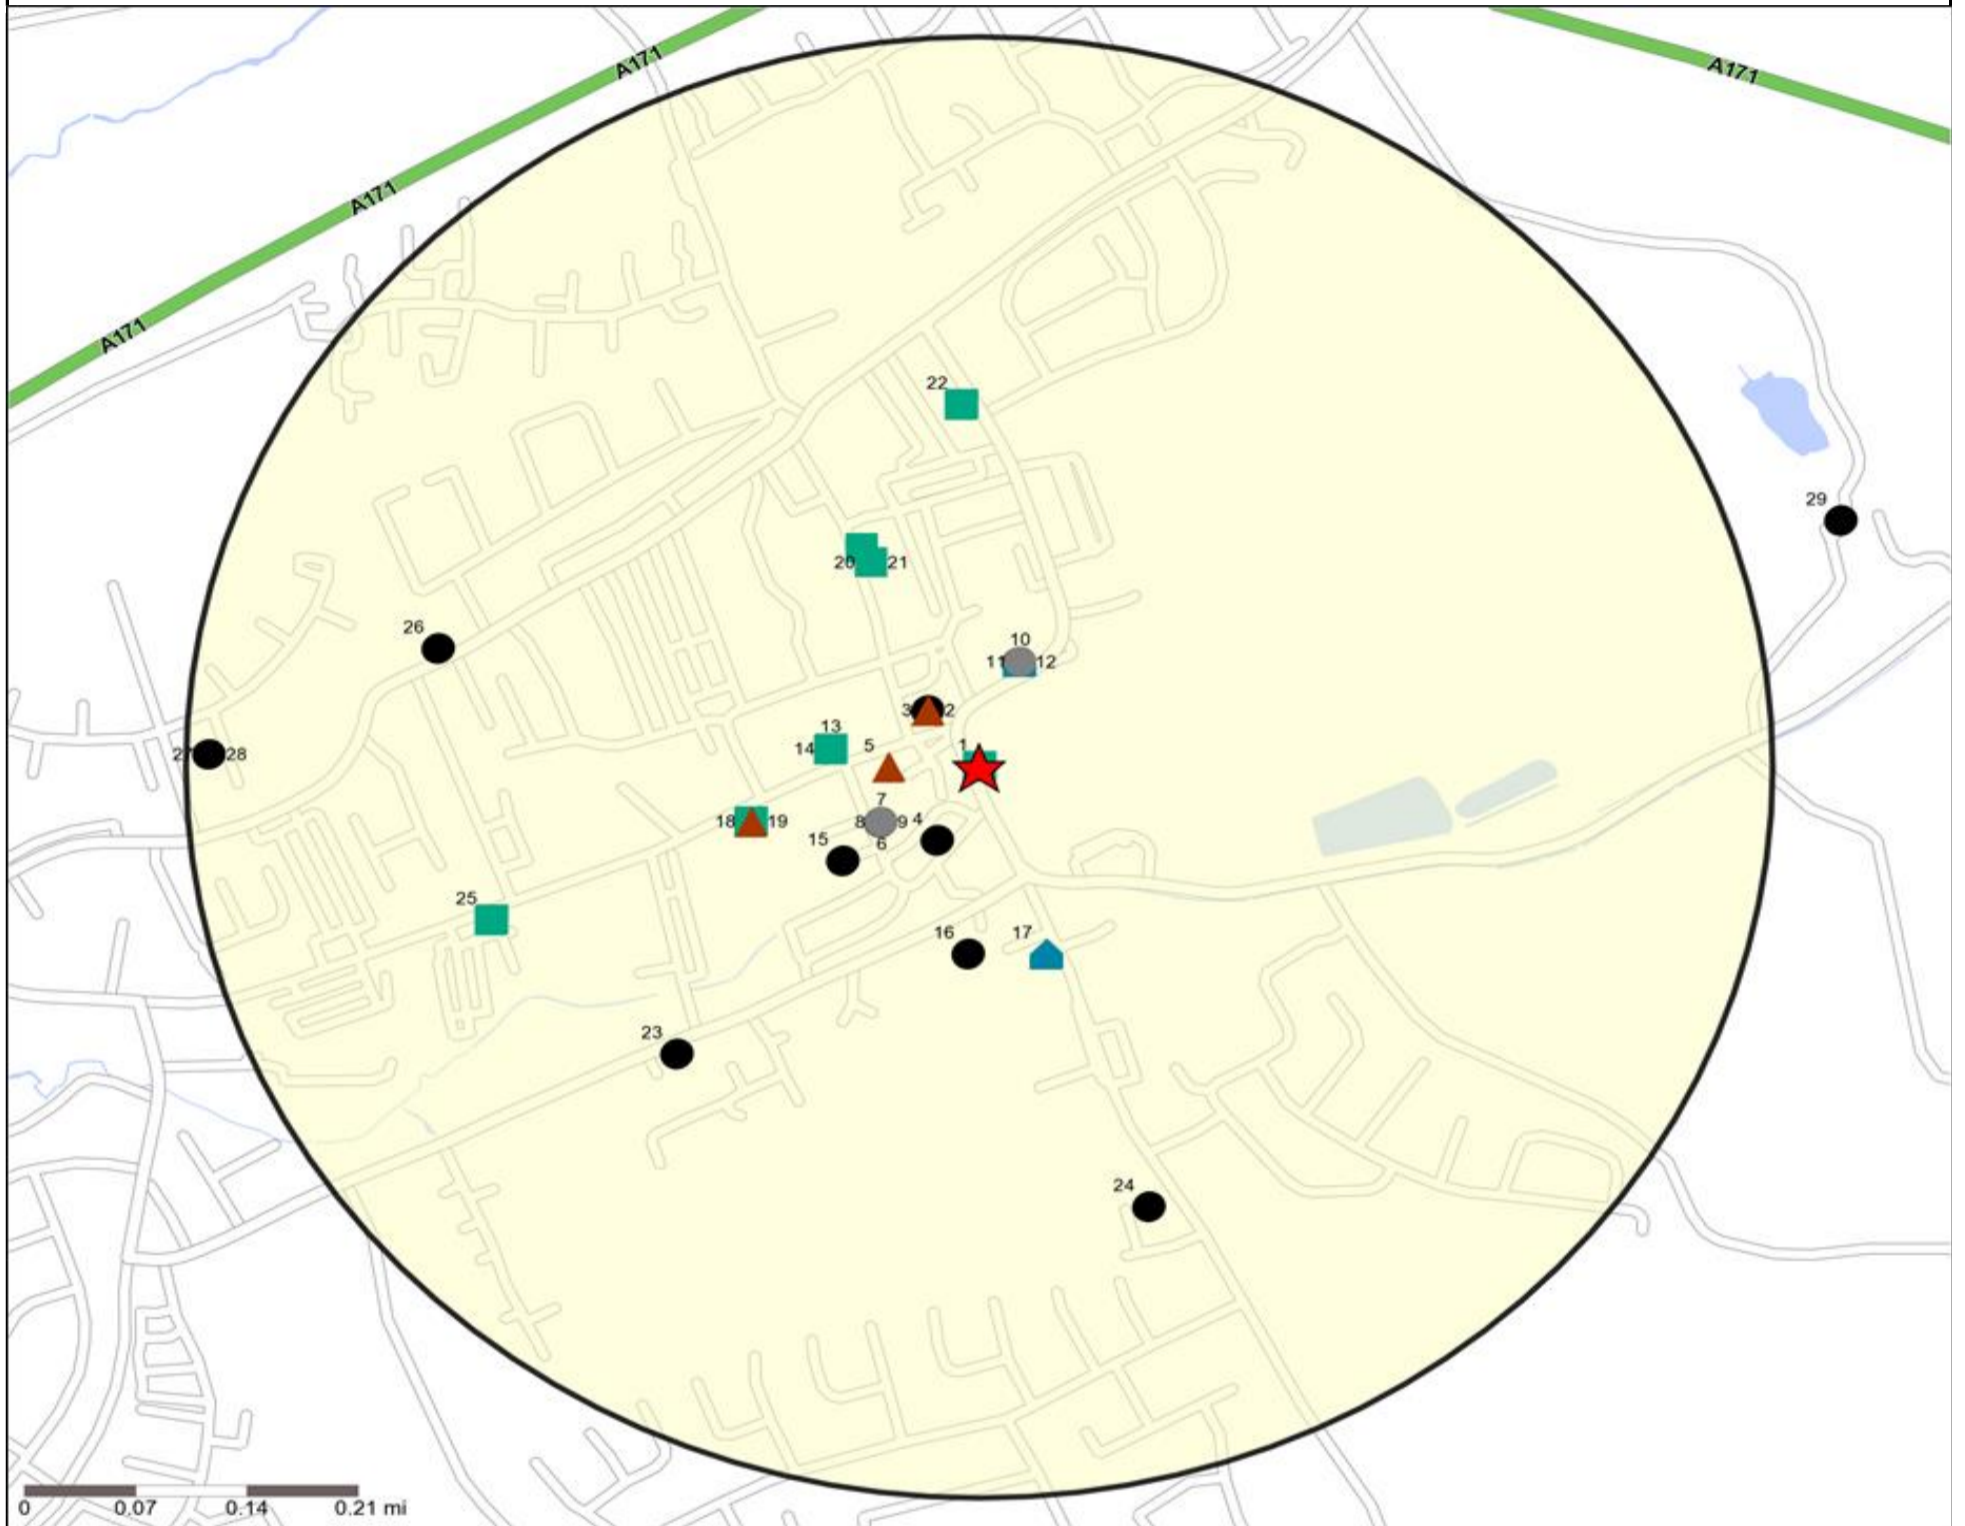

Competition Map and Data: FOX INN, GUISBOROUGH (374278)

Numbers on competition points relate to the distance ranking in the competition table on page 7. Copyright Experian Ltd, HERE 2015. Ordnance Survey © Crown copyright 2015

- Location
- Branded Food
- Dry Led
- Café / Wine Bar
- Other
- 0.5, 1.5, 3 & 5 Mile Distance
- Circuit Bar
- Rural Character
- Rivers, Canals and Lakes
- Community Local

Competition Type Summary Table

Reporting Category	0 - 0.5 Miles
Café / Wine Bar	2
Circuit Bar	3
Community Local	7
Dry Led	2
Branded Food Pub	0
Rural	0
Other	14
Total	28