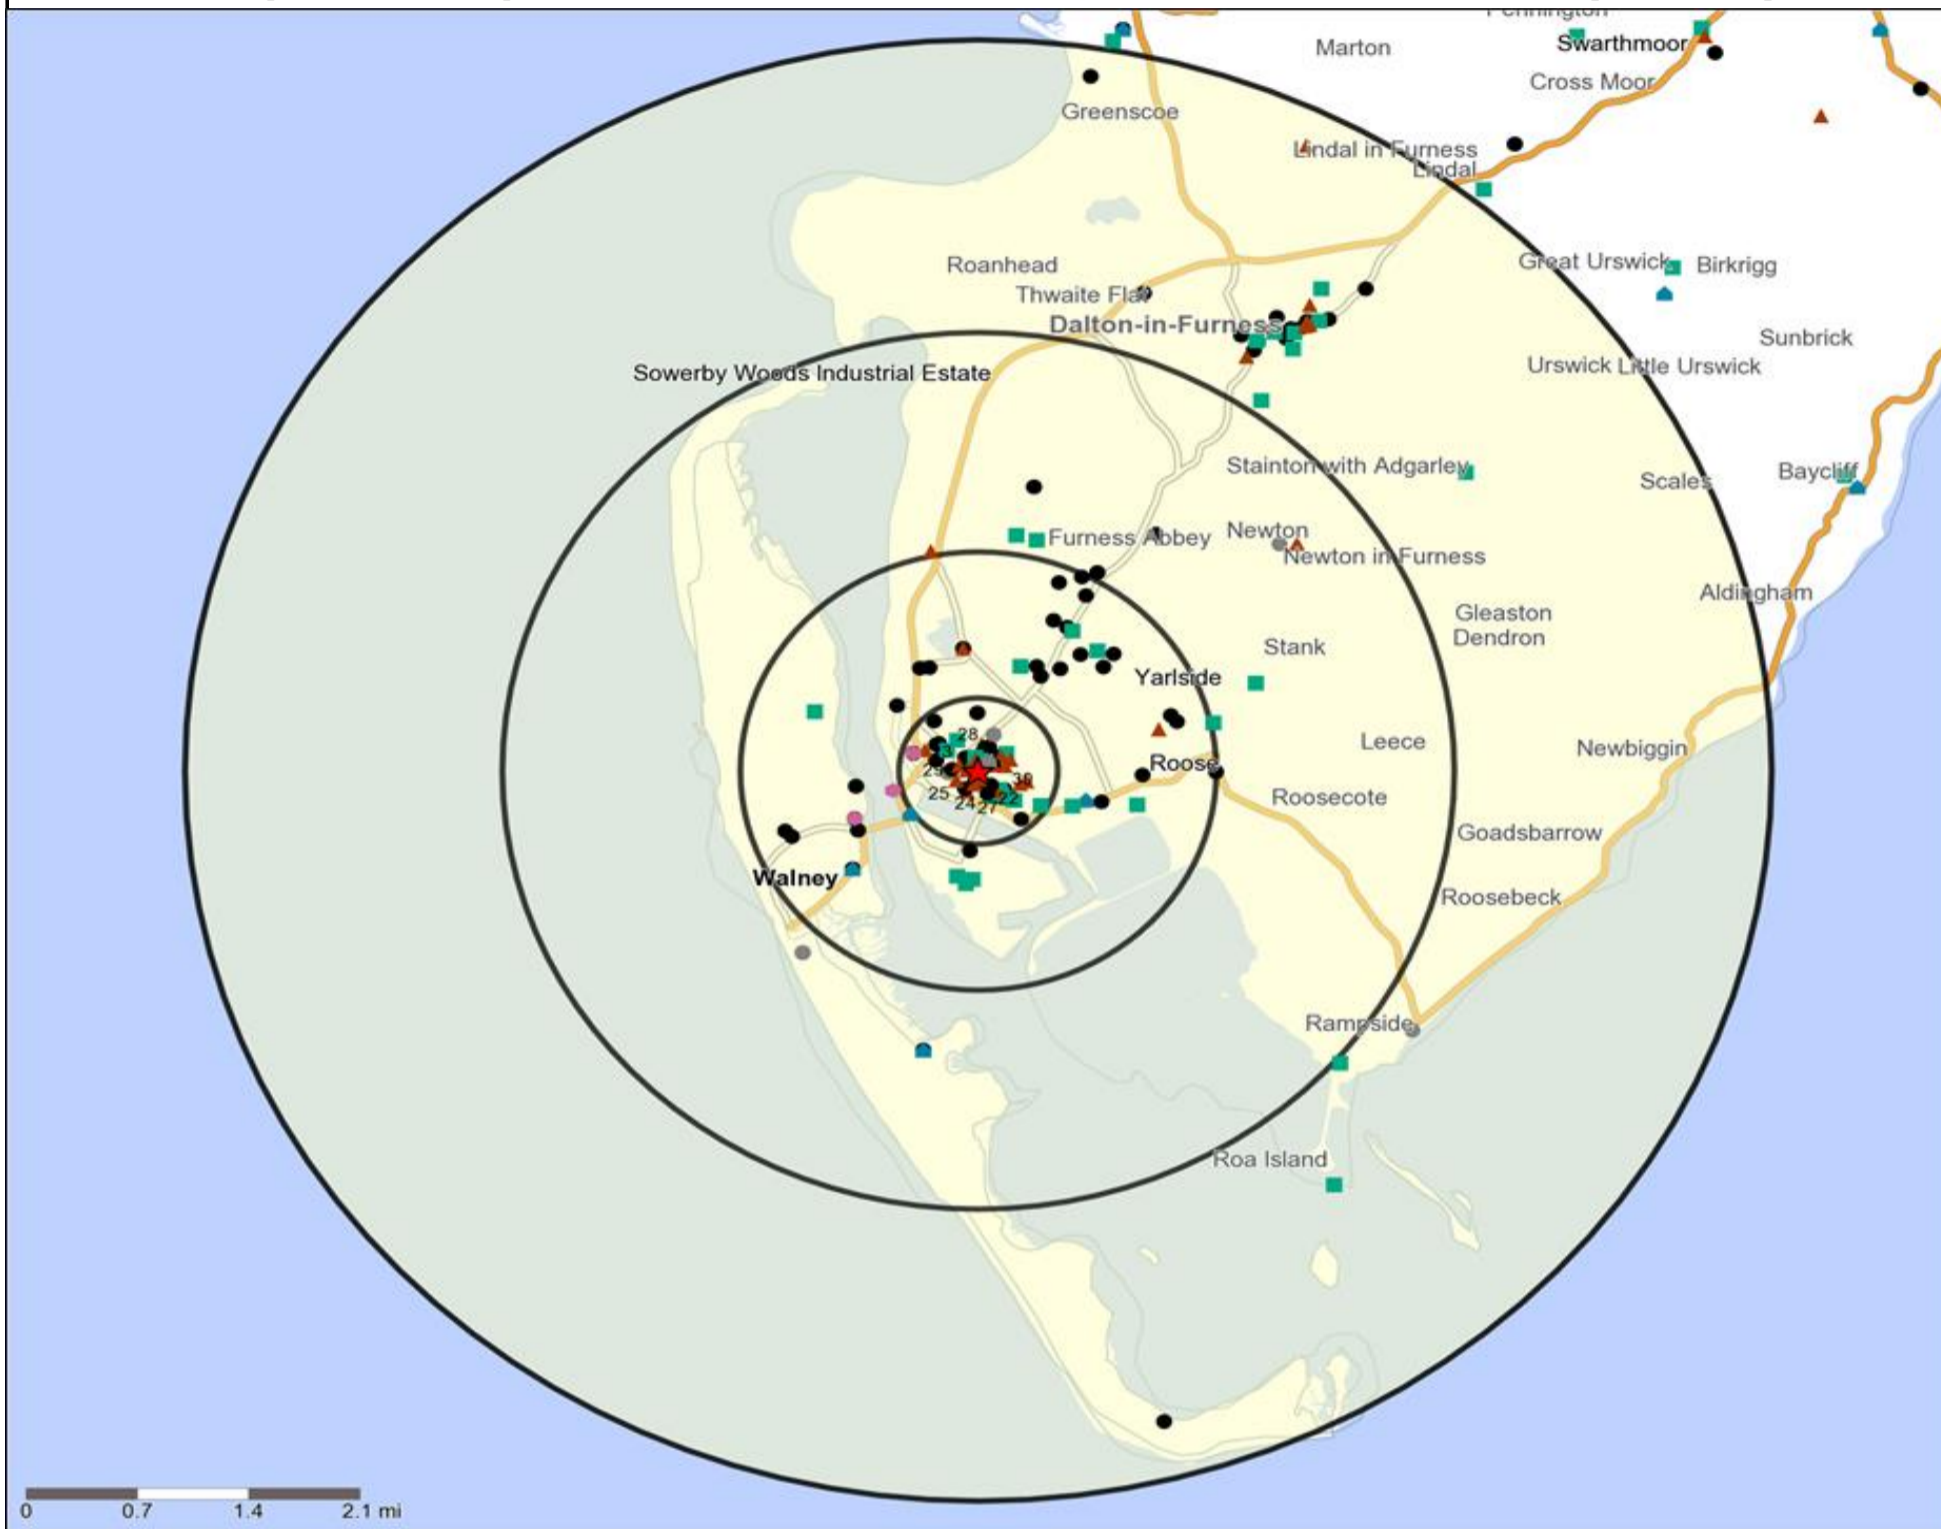

Competition Map and Data: BARROW ARMS, BARROW IN FURNESS (201394)

Numbers on competition points relate to the distance ranking in the competition table on page 7. Copyright Experian Ltd, HERE 2015. Ordnance Survey © Crown copyright 2015

- Location
- Branded Food
- Dry Led
- Café / Wine Bar
- Other
- 0.5, 1.5, 3 & 5 Mile Distance
- Circuit Bar
- Rural Character
- Rivers, Canals and Lakes
- Community Local

Competition Type Summary Table

Reporting Category	0 - 0.5 Miles	0 - 1.5 Miles	0 - 3.0 Miles	0 - 5.0 Miles
Café / Wine Bar	3	3	5	6
Circuit Bar	19	20	22	28
Community Local	11	17	21	30
Dry Led	0	3	4	5
Branded Food Pub	2	5	5	5
Rural	0	0	0	0
Other	37	67	75	87
Total	72	115	132	161