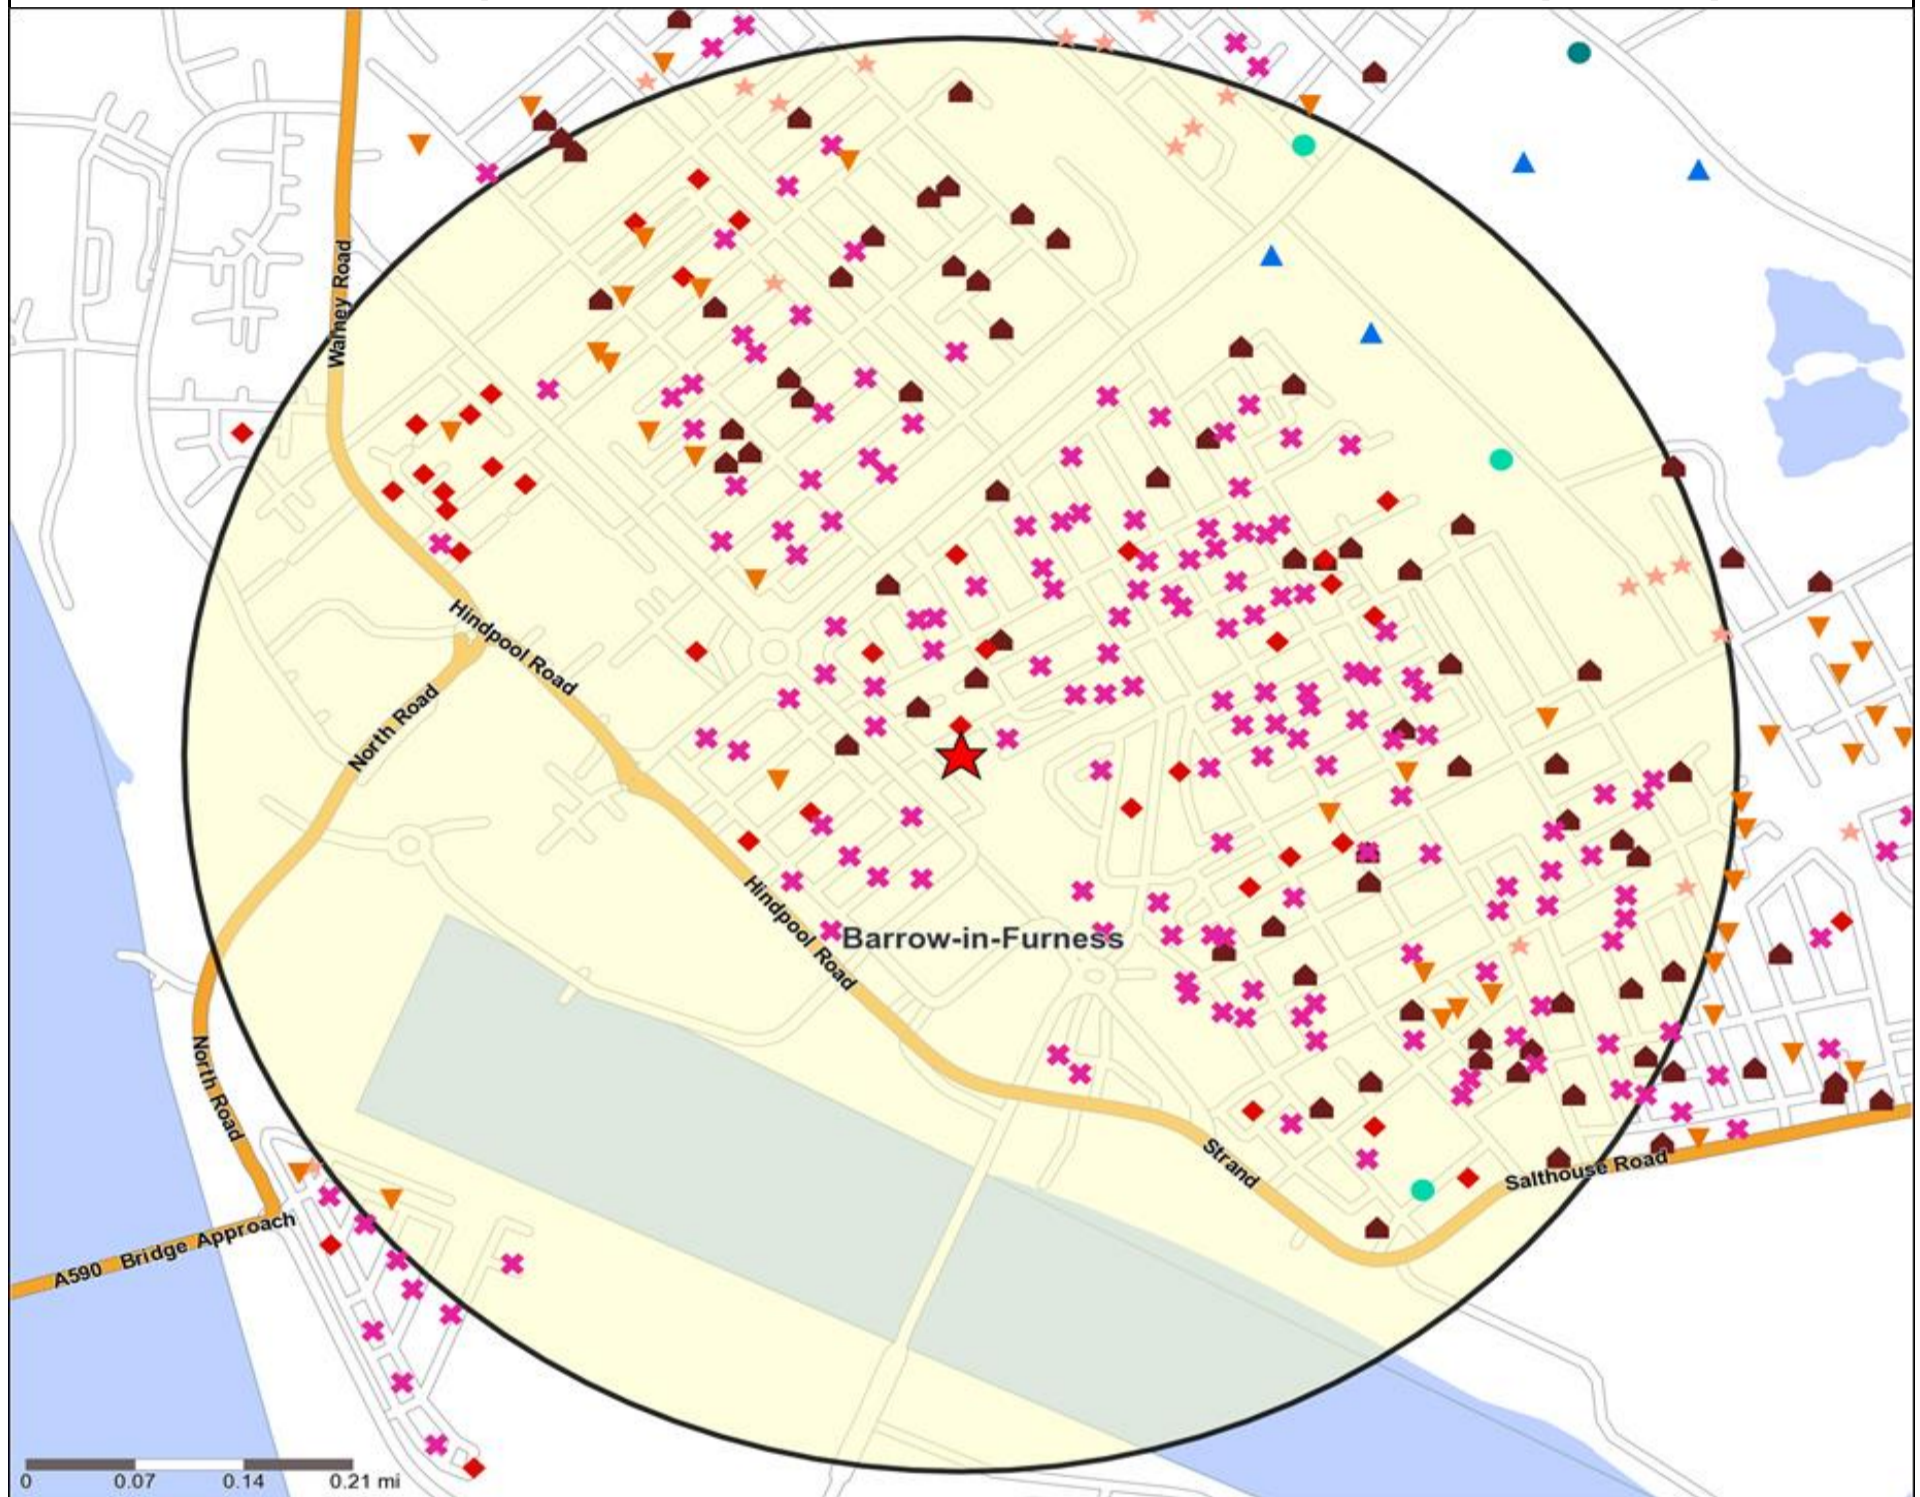

Mosaic UK Map and Data: BARROW ARMS, BARROW IN FURNESS (201394)

Copyright Experian Ltd, HERE 2015. Ordnance Survey © Crown copyright 2015

- Location
- 0.5, 1.5, 3 & 5 Mile Distance
- Rivers, Canals and Lakes
- **Mosaic UK Groups**
- A City Prosperity
- D Rural Reality
- E Senior Security
- F Suburban Stability
- G Domestic Success
- B Prestige Positions
- I Family Basics
- J Transient Renters
- K Municipal Challenge
- H Aspiring Homemakers
- L Vintage Value
- M Modest Traditions
- N Urban Cohesion
- O Rental Hubs
- C Country Living

Mosaic UK Data Table (Residential)

	Count:	Index:
	0 - 0.5 Miles	0 - 0.5 Miles
A City Prosperity (18+)	0	0
B Prestige Positions (18+)	0	0
C Country Living (18+)	0	0
D Rural Reality (18+)	0	0
E Senior Security (18+)	0	0
F Suburban Stability (18+)	88	19
G Domestic Success (18+)	0	0
H Aspiring Homemakers (18+)	90	13
I Family Basics (18+)	697	129
J Transient Renters (18+)	3,214	744
K Municipal Challenge (18+)	930	212
L Vintage Value (18+)	2,031	431
M Modest Traditions (18+)	430	121
N Urban Cohesion (18+)	0	0
O Rental Hubs (18+)	0	0
Adults 18+ estimate 2015	7,480	100