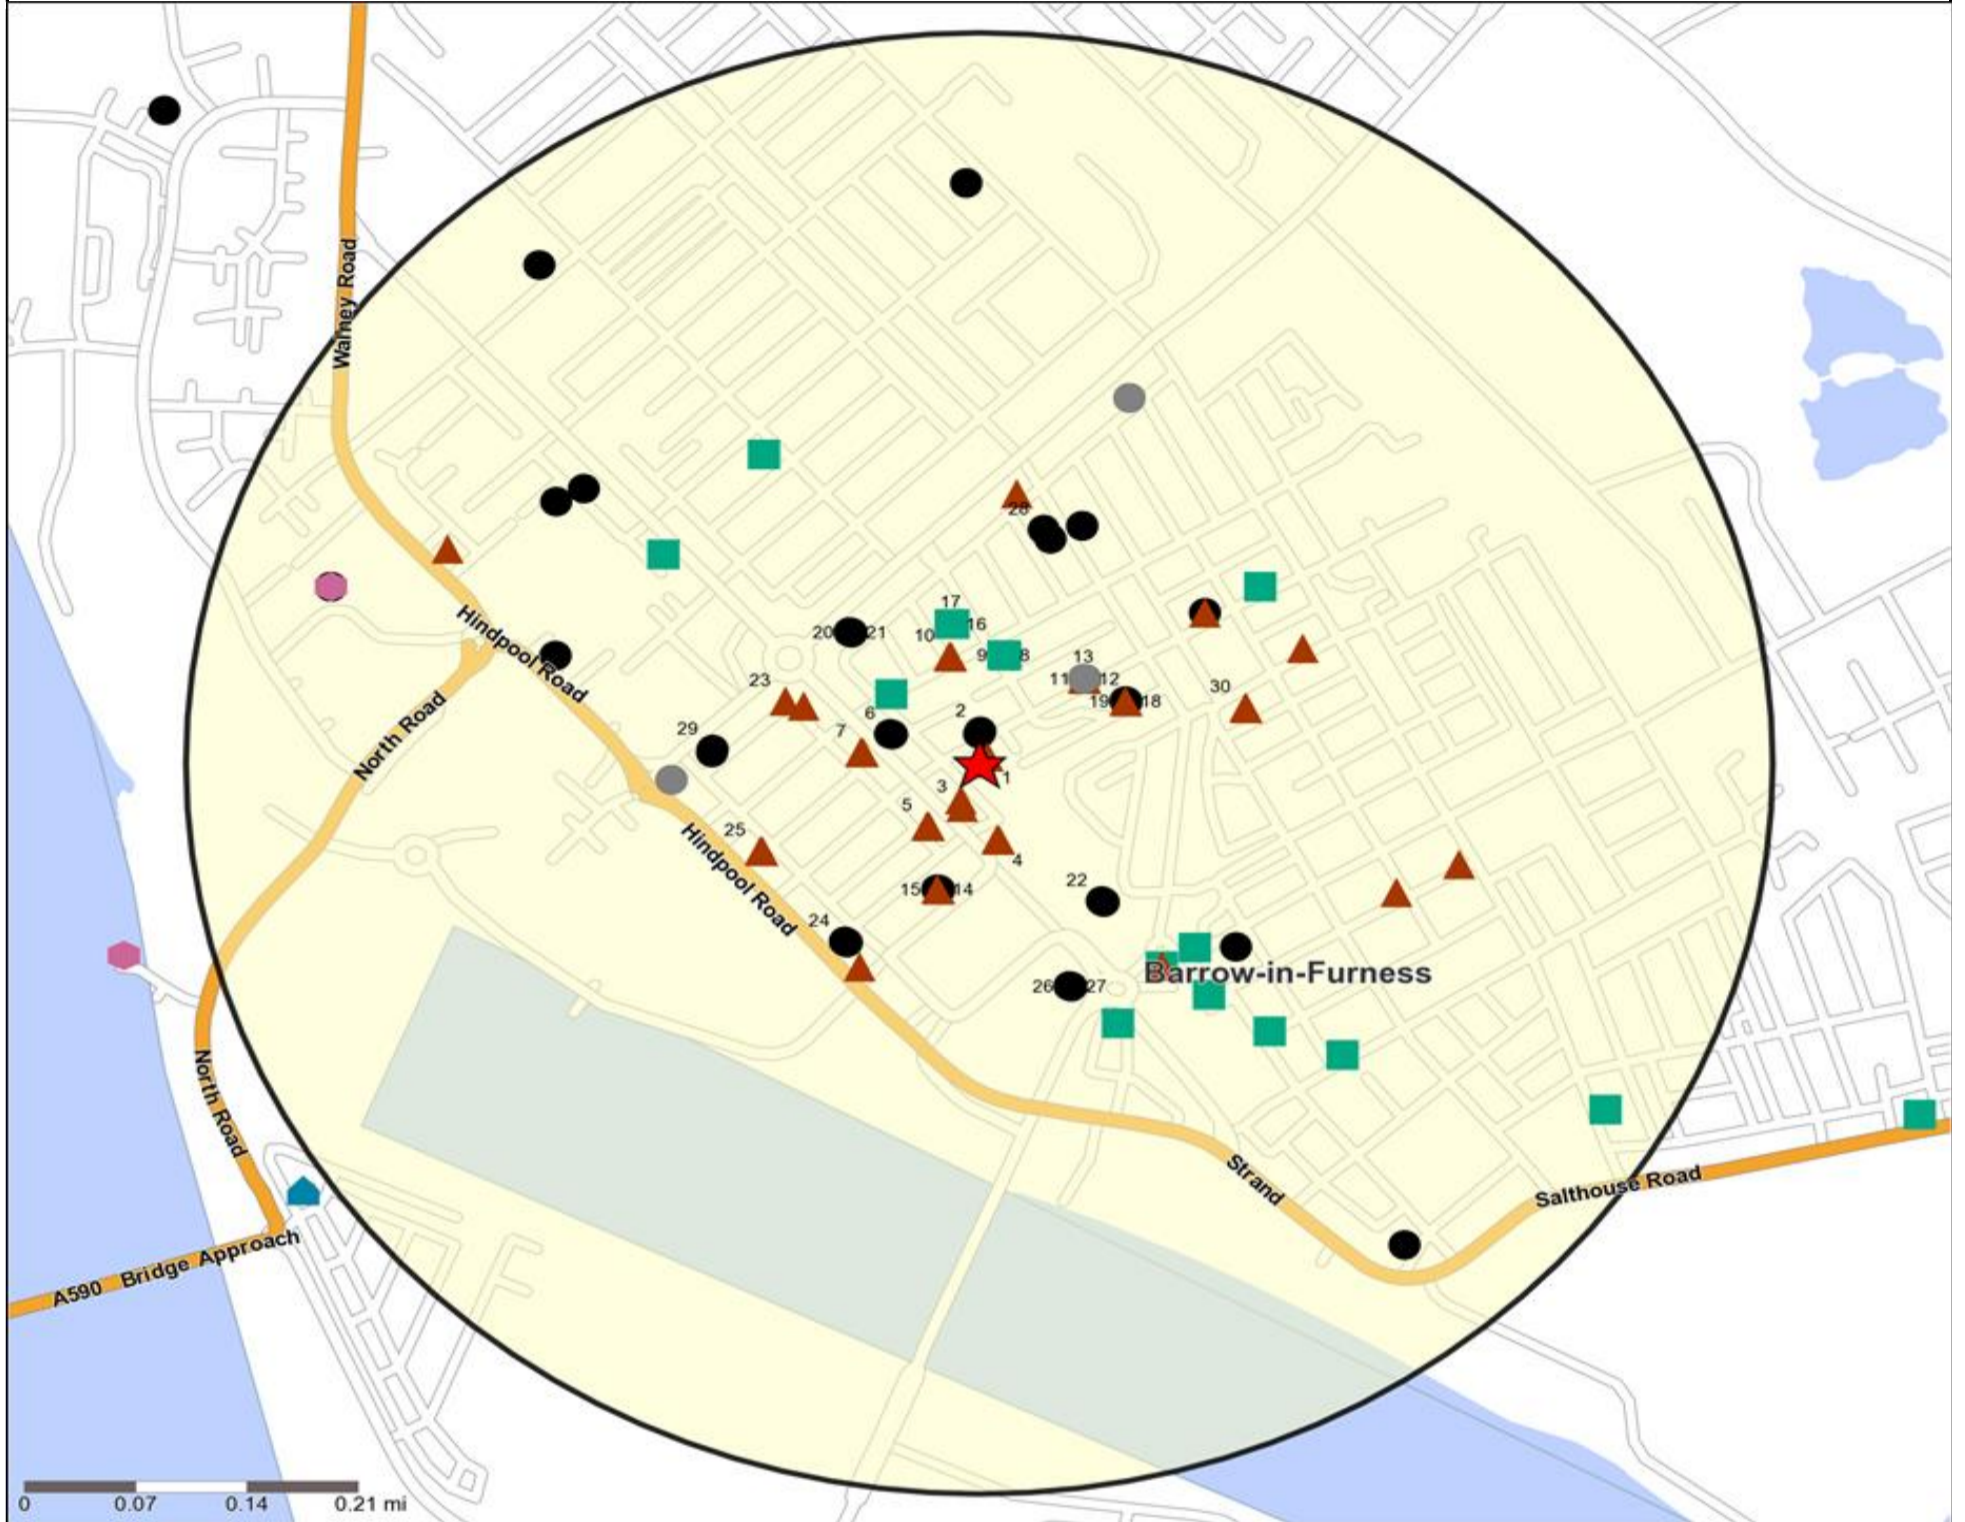

Competition Map and Data: BARROW ARMS, BARROW IN FURNESS (201394)

Numbers on competition points relate to the distance ranking in the competition table on page 7. Copyright Experian Ltd, HERE 2015. Ordnance Survey © Crown copyright 2015

- ★ Location
- Café / Wine Bar
- Dry Led
- Branded Food
- Circuit Bar
- Other
- 0.5, 1.5, 3 & 5 Mile Distance
- Community Local
- ~ Rivers, Canals and Lakes
- Rural Character

Competition Type Summary Table

Reporting Category	0 - 0.5 Miles
Café / Wine Bar	3
Circuit Bar	19
Community Local	11
Dry Led	0
Branded Food Pub	2
Rural	0
Other	37
Total	72