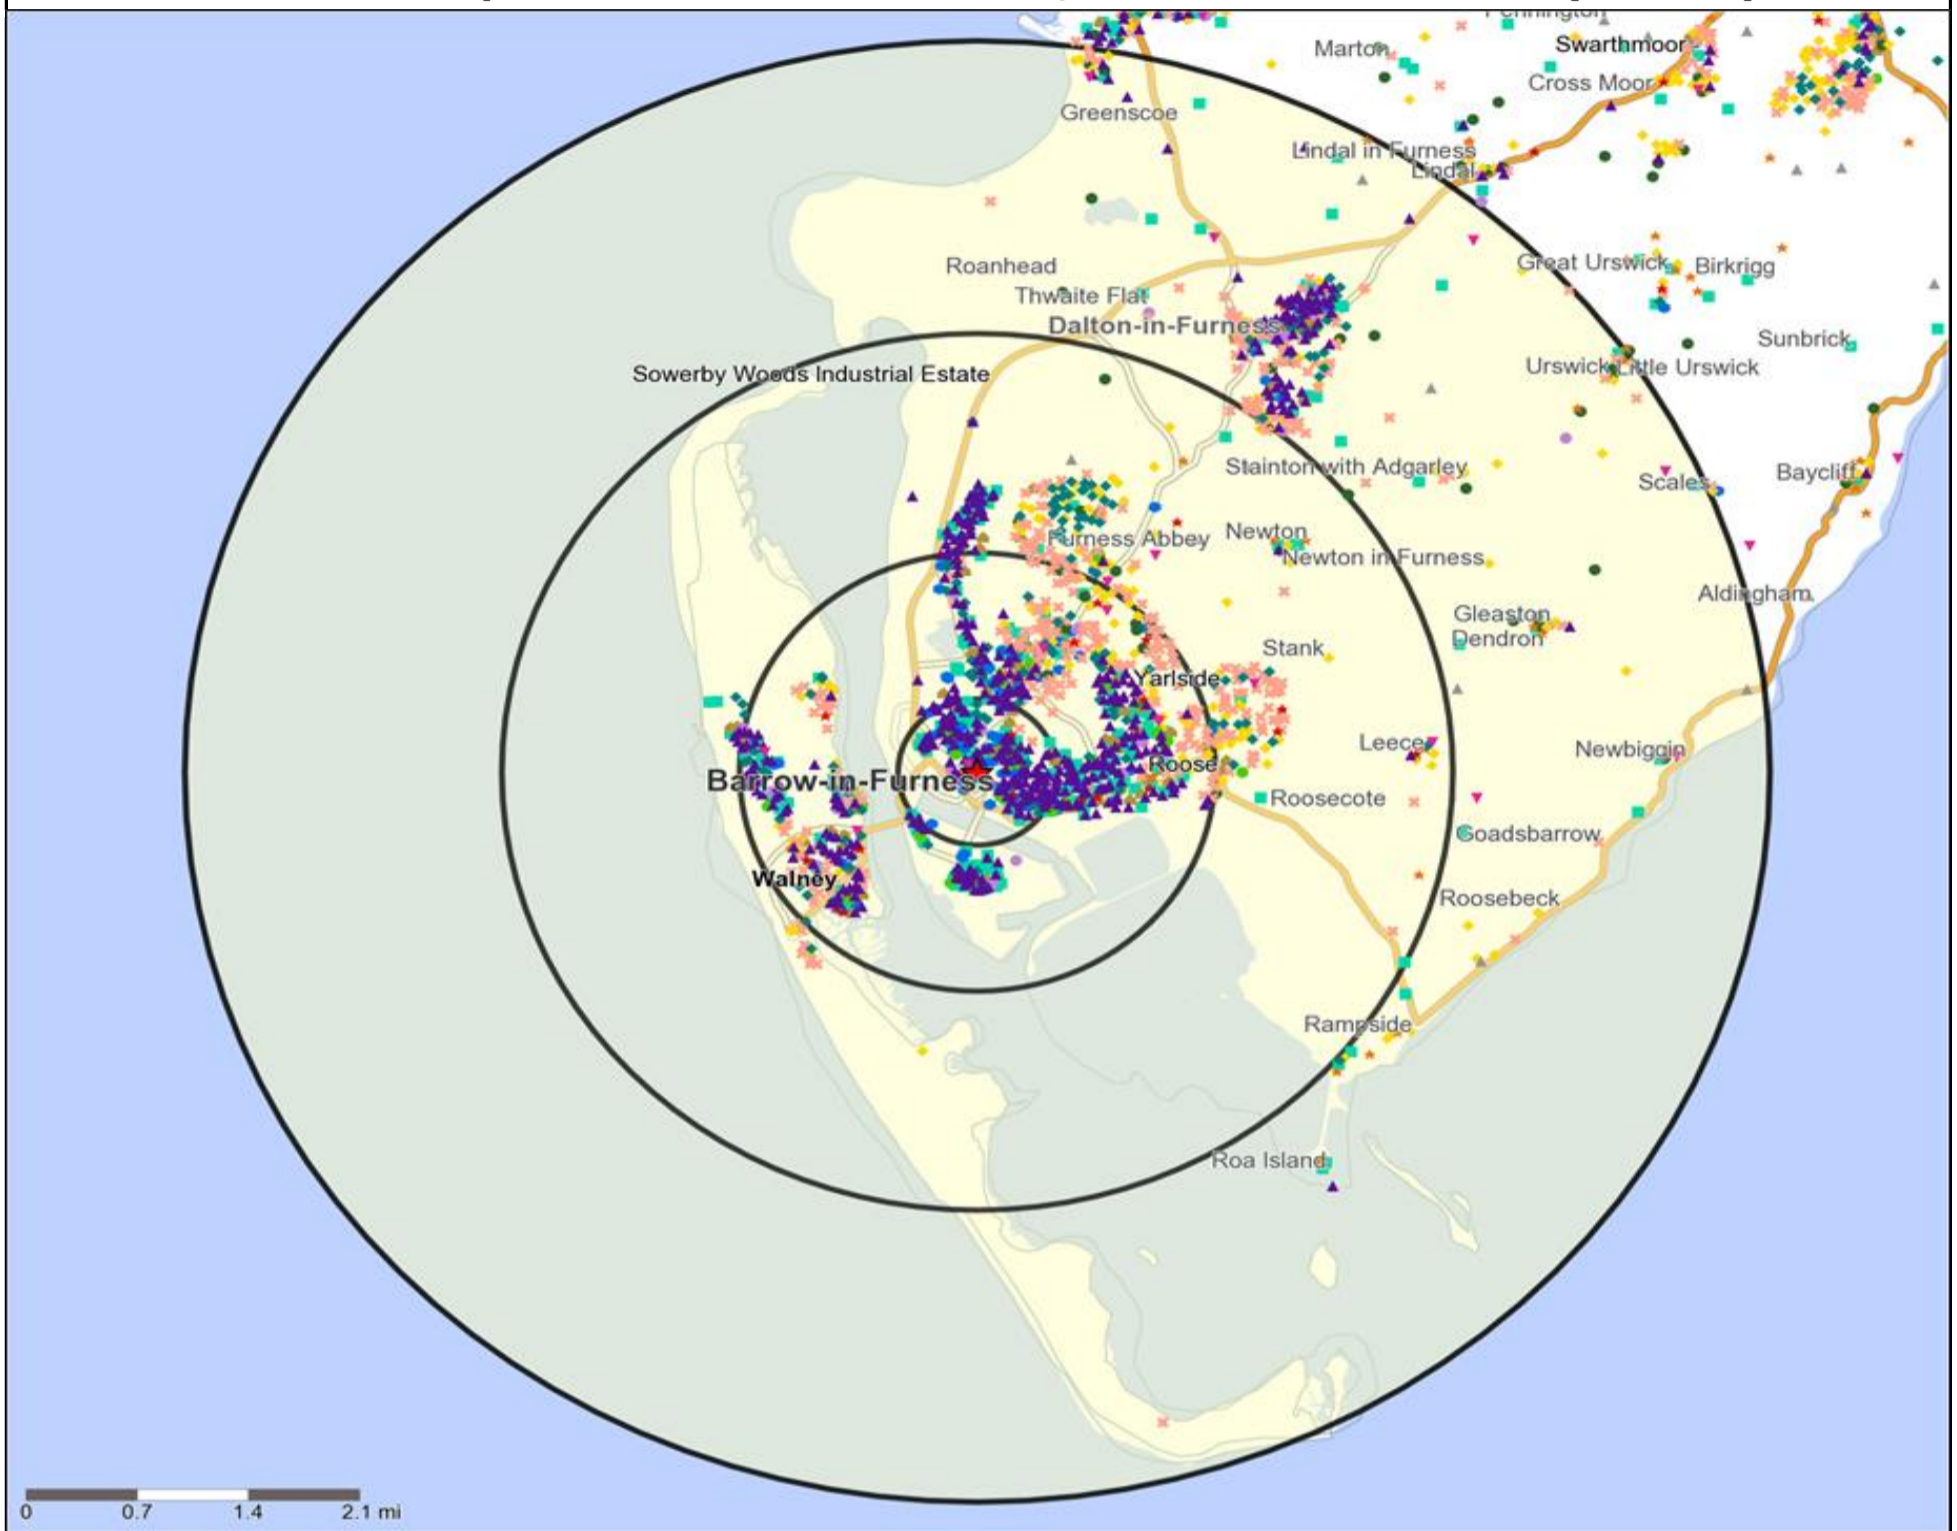

Mosaic UK Map and Data: BARROW ARMS, BARROW IN FURNESS (201394)

Copyright Experian Ltd, HERE 2015. Ordnance Survey © Crown copyright 2015

- Location
- 0.5, 1.5, 3 & 5 Mile Distance
- Rivers, Canals and Lakes
- Mosaic UK Groups**
- A City Prosperity
- D Rural Reality
- E Senior Security
- F Suburban Stability
- G Domestic Success
- B Prestige Positions
- I Family Basics
- J Transient Renters
- K Municipal Challenge
- H Aspiring Homemakers
- L Vintage Value
- M Modest Traditions
- N Urban Cohesion
- O Rental Hubs
- C Country Living

Occasions Map and Data: BARROW ARMS, BARROW IN FURNESS (201394)

Copyright Experian Ltd, HERE 2015. Ordnance Survey © Crown copyright 2015

- ★ Location
- 0.5, 1.5, 3 & 5 Mile Distance
- ~ Rivers, Canals and Lakes
- 01 Mine's a Pint
- ◆ 02 Early Doors
- 03 Everyday is Friday
- ▲ 04 Weekend Millionaires
- 05 Out On The Town
- ▲ 06 Business and Pleasure
- 07 Sporting Pints
- 08 Student Social
- ▼ 09 Leisurely Lunch
- 10 Wining and Dining
- ▲ 11 Household Outing
- ★ 12 Midweek Meal Deal
- ◆ 13 Date Night
- ★ 14 Birthday Treat
- ✚ 15 Pre Show Meal