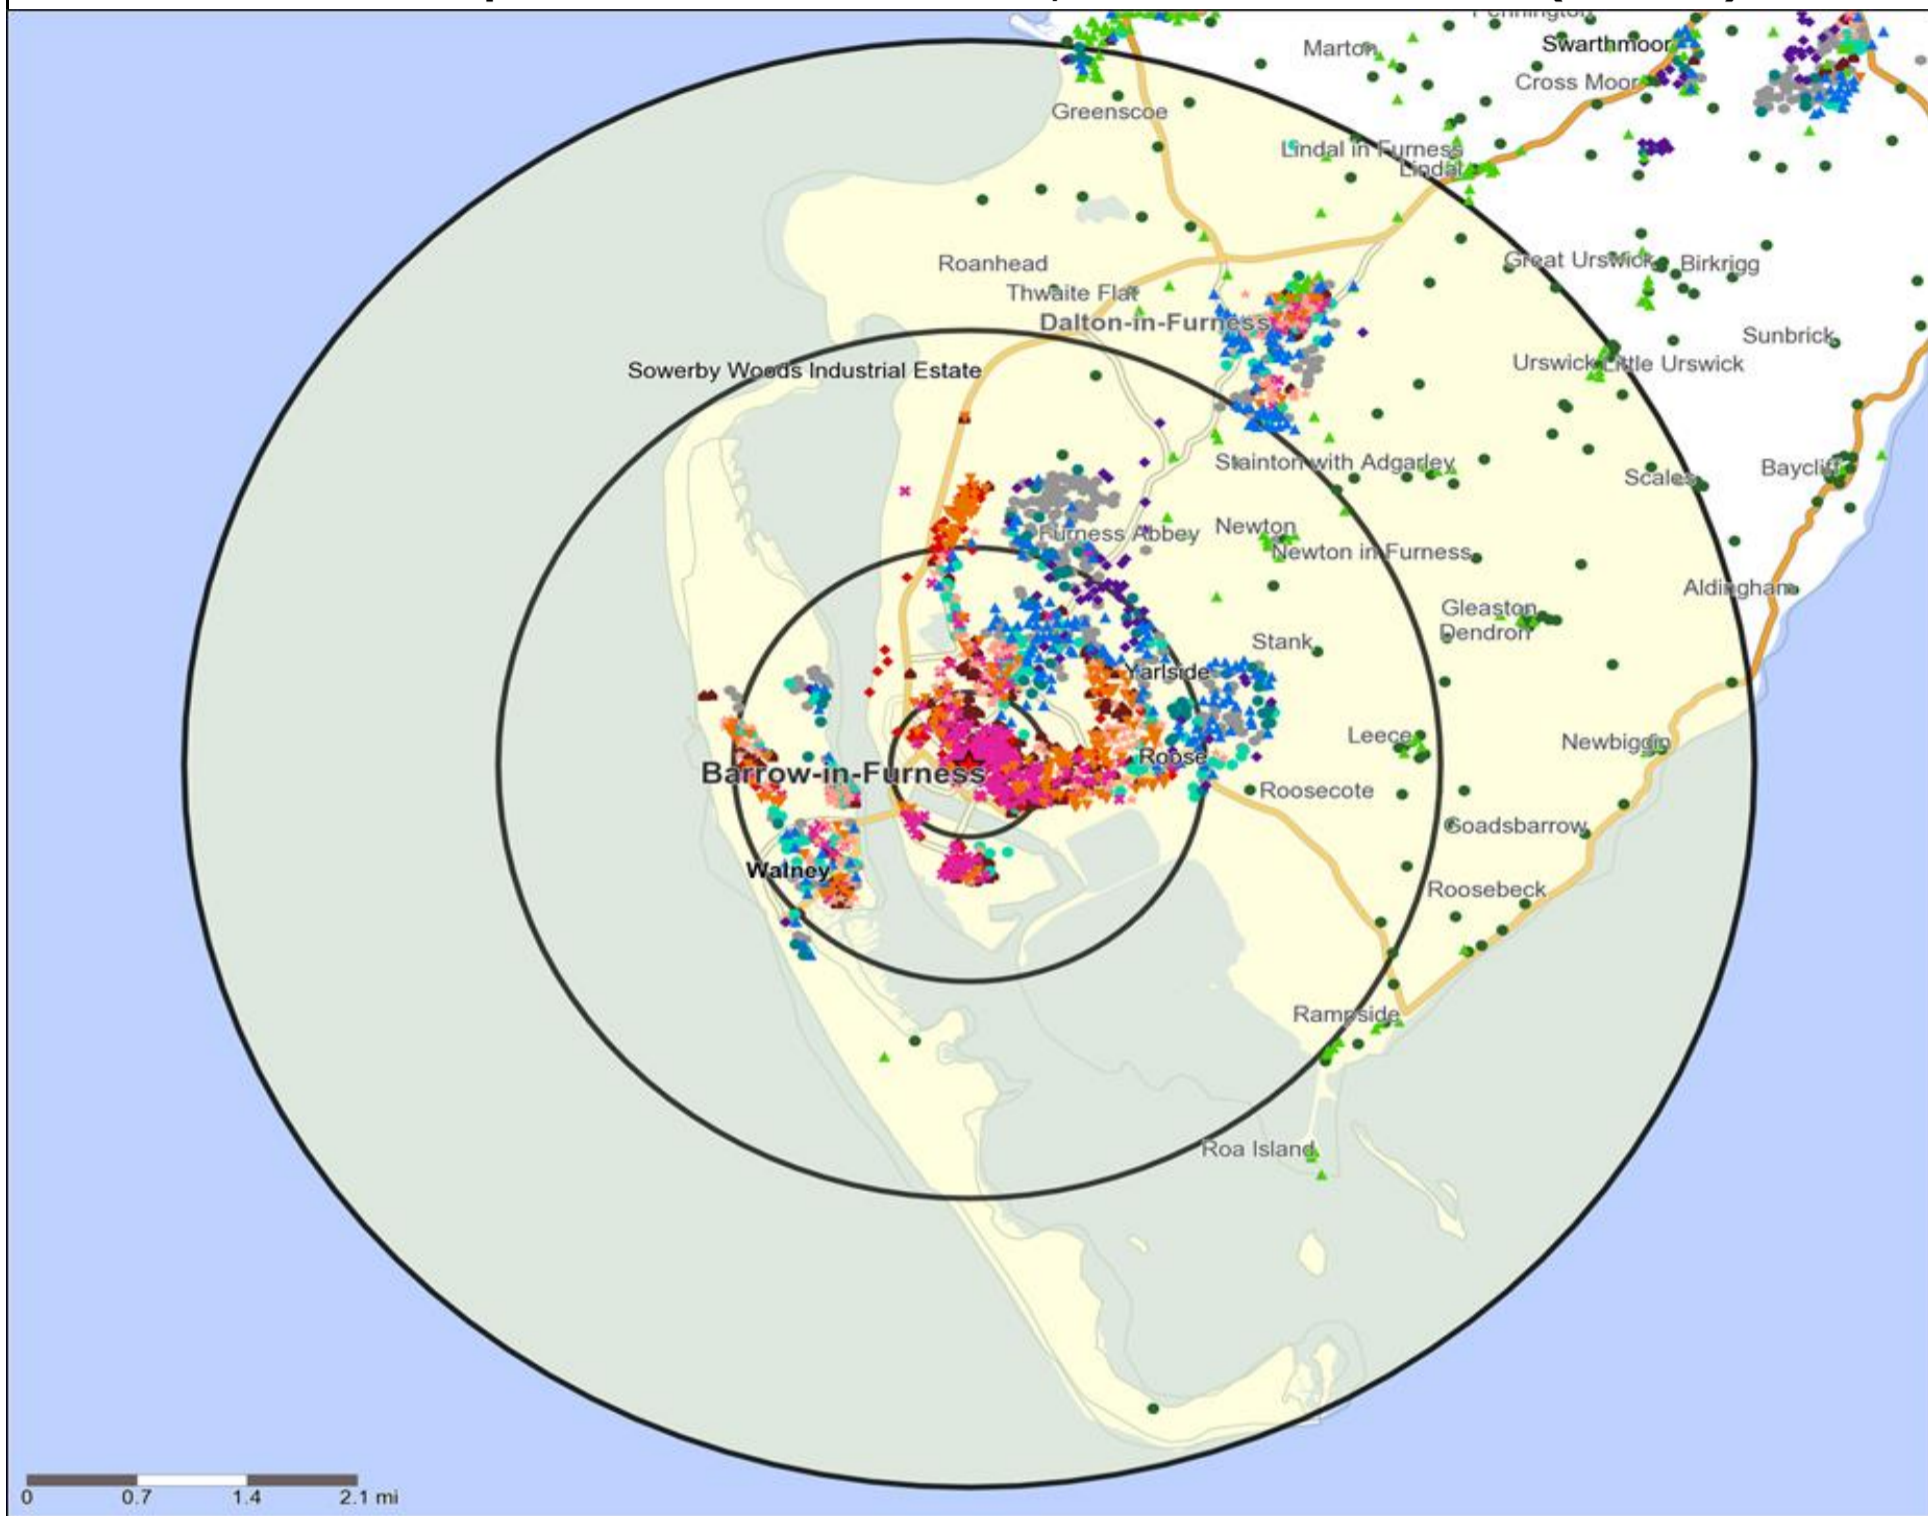

★ Location ○ 0.5, 1.5, 3 & 5 Mile Distance

Age Data Table

	Count:					Index:				
	0 - 0.5 Miles	0 - 1.5 Miles	0 - 3.0 Miles	0 - 5.0 Miles	15 Min Drivetime	0 - 0.5 Miles	0 - 1.5 Miles	0 - 3.0 Miles	0 - 5.0 Miles	15 Min Drivetime
0-15	1,758	8,172	9,835	11,554	12,039	99	96	92	92	92
16-17	236	1,107	1,333	1,556	1,631	107	105	101	100	100
18-24	1,093	3,984	4,710	5,386	5,571	127	97	91	89	88
25-34	1,471	5,907	6,777	7,793	8,022	114	95	87	85	84
35-44	974	5,052	6,294	7,523	7,837	81	88	87	88	88
45-54	1,323	6,933	8,727	10,522	11,047	98	108	108	111	112
55-64	1,000	5,305	6,955	8,311	8,685	93	104	108	109	110
65+	1,617	8,840	12,303	14,500	15,026	95	108	120	120	119
Population estimate 2015	9,472	45,300	56,934	67,145	69,858	100	100	100	100	100

Mosaic UK Map and Data: BARROW ARMS, BARROW IN FURNESS (201394)

Copyright Experian Ltd, HERE 2015. Ordnance Survey © Crown copyright 2015

- ★ Location
- 0.5, 1.5, 3 & 5 Mile Distance
- ~ Rivers, Canals and Lakes
- Mosaic UK Groups
- A City Prosperity
- ◆ B Prestige Positions
- C Country Living
- ▲ D Rural Reality
- E Senior Security
- ▲ F Suburban Stability
- G Domestic Success
- H Aspiring Homemakers
- ▼ I Family Basics
- ✕ J Transient Renters
- ◆ K Municipal Challenge
- L Vintage Value
- ★ M Modest Traditions
- ★ N Urban Cohesion
- + O Rental Hubs

- ★ Location
- Café / Wine Bar
- Dry Led
- Branded Food
- Circuit Bar
- Other
- 0.5, 1.5, 3 & 5 Mile Distance
- Community Local
- ~ Rivers, Canals and Lakes
- ◆ Rural Character

Competition Type Summary Table

Reporting Category	0 - 0.5 Miles
Café / Wine Bar	3
Circuit Bar	19
Community Local	11
Dry Led	0
Branded Food Pub	2
Rural	0
Other	37
Total	72

Local Competition: BARROW ARMS, BARROW IN FURNESS (201394)

List of Pubs (sorted by distance from Punch outlet) - Top 30 by Distance