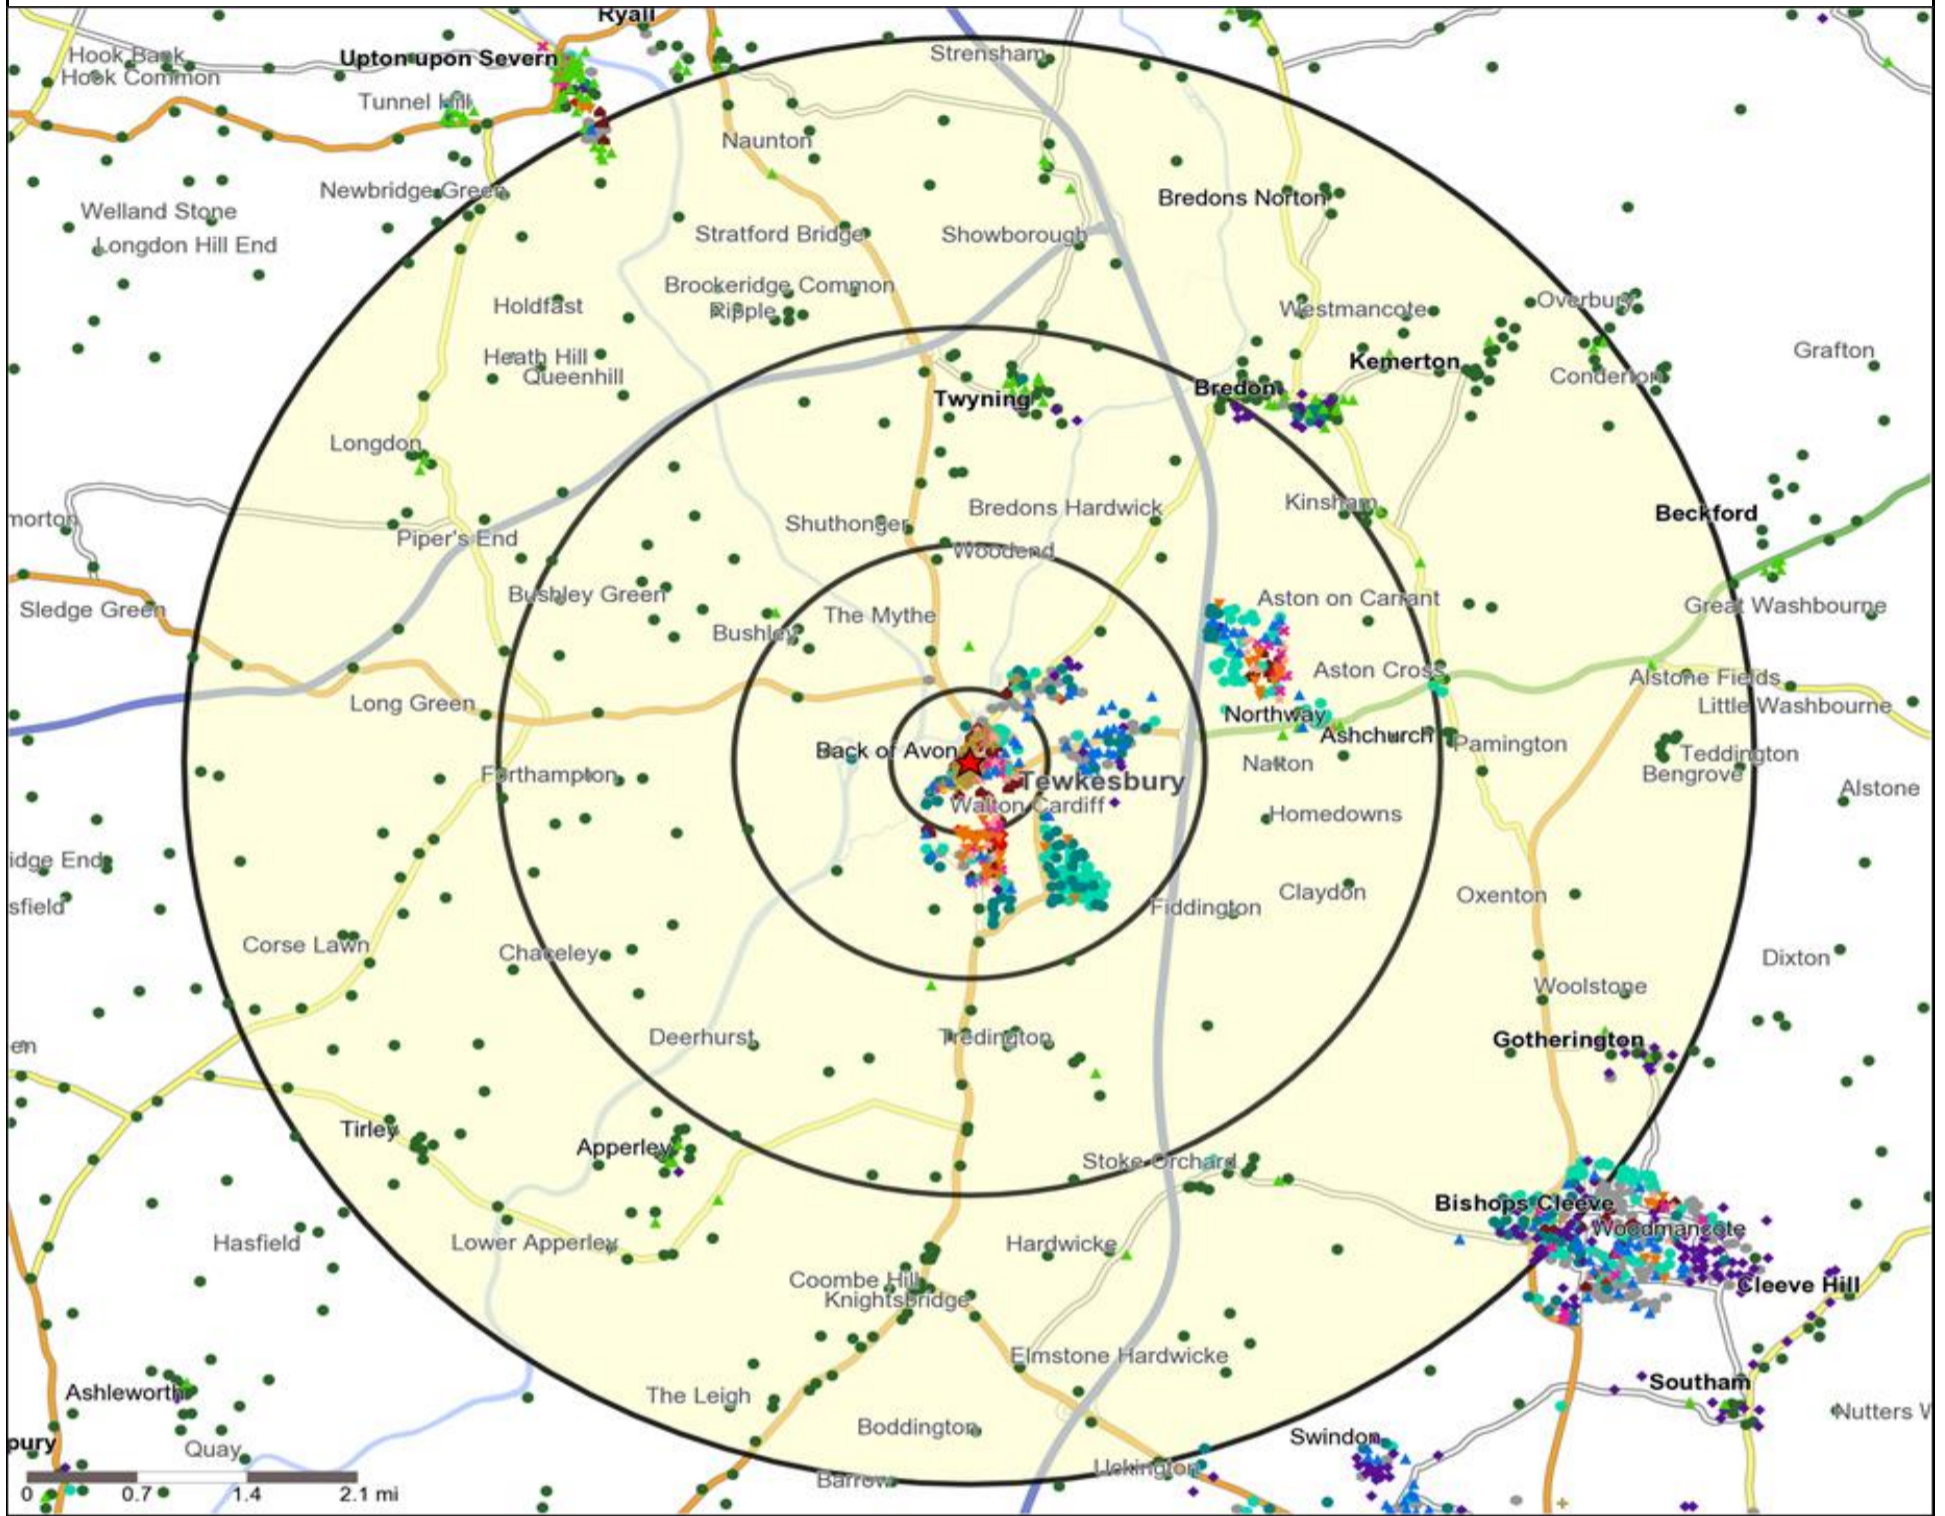

Mosaic UK Map and Data: NOTTINGHAM ARMS, TEWKESBURY (201838)

Copyright Experian Ltd, HERE 2015. Ordnance Survey © Crown copyright 2015

- ★ Location
- 0.5, 1.5, 3 & 5 Mile Distance
- ~ Rivers, Canals and Lakes
- Mosaic UK Groups
- A City Prosperity
- B Prestige Positions
- C Country Living
- ▲ D Rural Reality
- E Senior Security
- ▲ F Suburban Stability
- G Domestic Success
- H Aspiring Homemakers
- ▼ I Family Basics
- ✕ J Transient Renters
- K Municipal Challenge
- L Vintage Value
- ★ M Modest Traditions
- ★ N Urban Cohesion
- + O Rental Hubs

	Count:					Index:				
	0 - 0.5 Miles	0 - 1.5 Miles	0 - 3.0 Miles	0 - 5.0 Miles	15 Min Drivetime	0 - 0.5	0 - 1.5	0 - 3.0	0 - 5.0	15 Min Drivetime
A City Prosperity (18+)	0	0	0	0	0	0	0	0	0	0
B Prestige Positions (18+)	0	260	488	1,710	1,681	0	31	37	82	49
C Country Living (18+)	25	223	2,107	7,335	12,186	10	28	165	367	374
D Rural Reality (18+)	1	11	390	1,465	3,211	0	1	31	73	99
E Senior Security (18+)	386	1,210	1,292	1,633	3,001	133	128	87	70	79
F Suburban Stability (18+)	357	1,243	1,689	1,829	2,231	164	176	151	104	78
G Domestic Success (18+)	83	2,166	2,420	3,468	3,529	28	222	157	143	89
H Aspiring Homemakers (18+)	159	2,264	4,029	5,087	6,305	49	215	241	194	148
I Family Basics (18+)	162	730	1,283	1,296	3,446	63	87	97	62	102
J Transient Renters (18+)	566	838	1,239	1,315	2,648	276	125	117	79	98
K Municipal Challenge (18+)	26	204	212	230	1,175	12	30	20	14	43
L Vintage Value (18+)	750	1,109	1,329	1,493	2,424	335	152	115	82	82
M Modest Traditions (18+)	351	560	954	954	1,815	207	102	109	70	81
N Urban Cohesion (18+)	100	102	102	102	161	54	17	11	7	7
O Rental Hubs (18+)	593	672	803	855	3,143	216	75	57	39	87
Adults 18+ estimate 2015	3,559	11,592	18,337	28,772	46,956	100	100	100	100	100