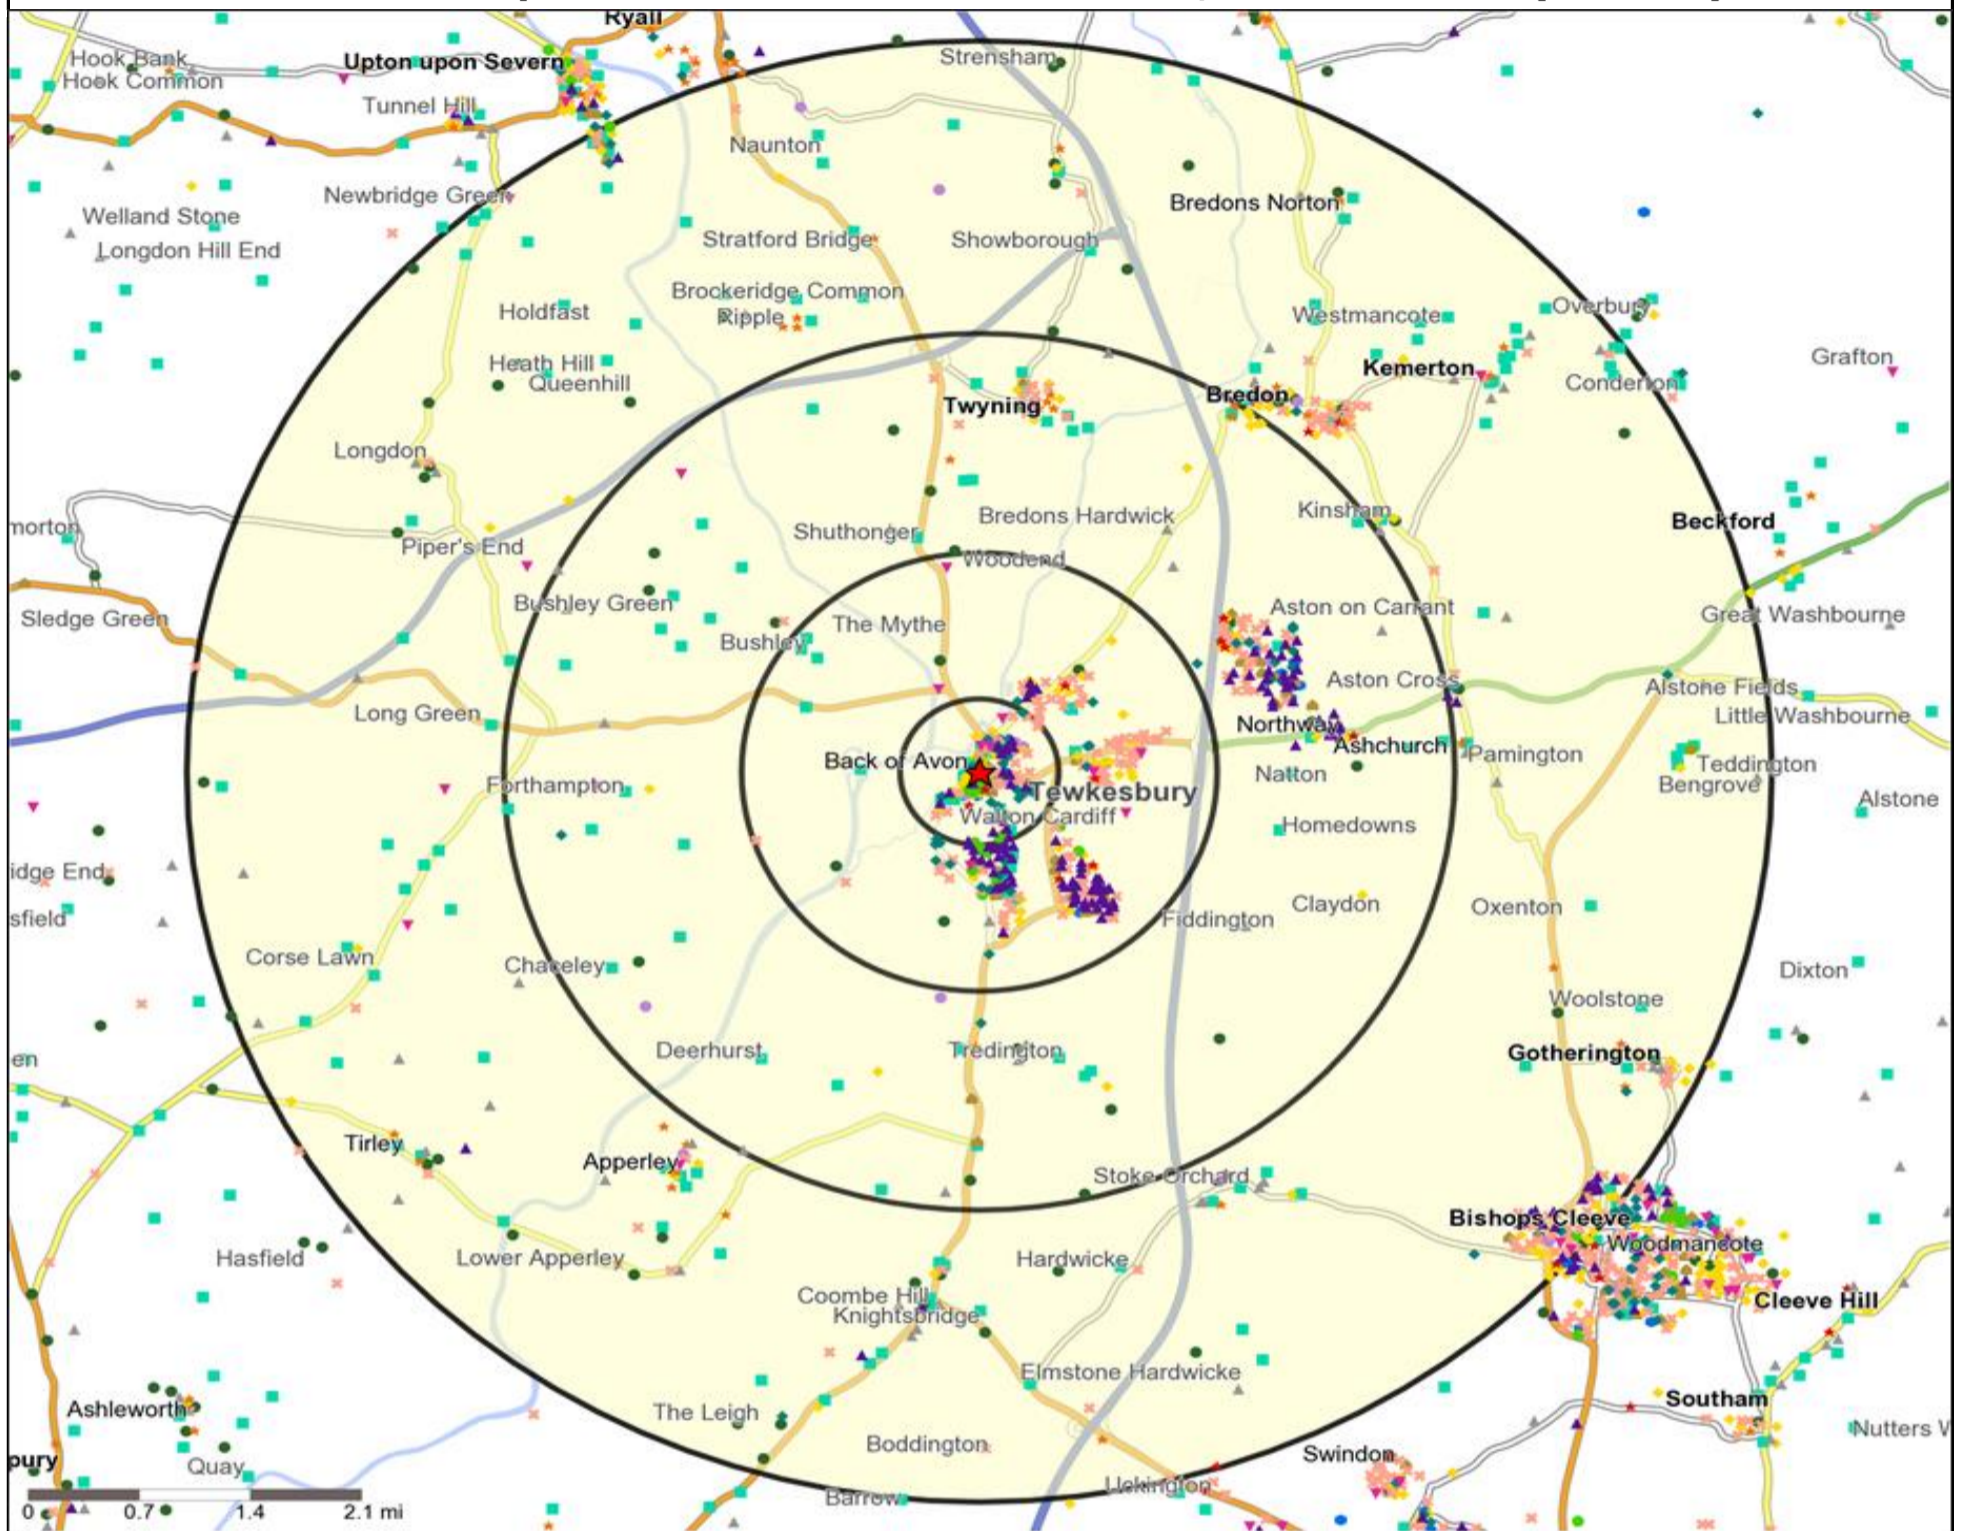

Occasions Map and Data: NOTTINGHAM ARMS, TEWKESBURY (201838)

Copyright Experian Ltd, HERE 2015. Ordnance Survey © Crown copyright 2015

- ★ Location
- 0.5, 1.5, 3 & 5 Mile Distance
- ~ Rivers, Canals and Lakes
- **Occasions Types**
- 01 Mine's a Pint
- 02 Early Doors
- 03 Everyday is Friday
- ▲ 04 Weekend Millionaires
- 05 Out On The Town
- ▲ 06 Business and Pleasure
- 07 Sporting Pints
- 08 Student Social
- ▼ 09 Leisurely Lunch
- 10 Wining and Dining
- ▲ 11 Household Outing
- ★ 12 Midweek Meal Deal
- 13 Date Night
- ★ 14 Birthday Treat
- ★ 15 Pre Show Meal

Occasions Data Table

	Count:					Index:				
	0 - 0.5 Miles	0 - 1.5 Miles	0 - 3.0 Miles	0 - 5.0 Miles	15 Min Drivetime	0 - 0.5	0 - 1.5	0 - 3.0	0 - 5.0	15 Min Drivetime
01 Mine's a Pint	357	787	1,285	2,261	3,786	139	88	91	106	108
02 Early Doors	350	887	1,337	1,938	3,063	162	119	113	108	105
03 Everyday is Friday	210	712	1,140	1,587	2,760	114	112	113	104	111
04 Weekend Millionaires	302	1,197	1,750	2,229	3,689	114	130	121	101	102
05 Out On The Town	251	890	1,357	1,829	3,218	98	100	97	86	93
06 Business and Pleasure	68	325	610	1,185	1,910	52	71	85	108	107
07 Sporting Pints	208	656	996	1,223	2,587	74	67	65	52	68
08 Student Social	50	296	544	1,100	1,898	42	71	83	111	117
09 Leisurely Lunch	255	838	1,316	2,148	3,442	102	96	96	103	101
10 Wining and Dining	244	1,095	1,680	2,580	3,736	86	110	108	109	96
11 Household Outing	233	872	1,369	1,863	2,970	103	111	111	99	97
12 Midweek Meal Deal	93	320	689	1,110	2,116	73	73	99	105	123
13 Date Night	222	857	1,279	2,103	3,053	110	122	116	125	111
14 Birthday Treat	160	690	1,065	1,699	2,519	79	98	96	101	92
15 Pre Show Meal	70	253	402	640	1,014	100	105	105	111	107
Number of Occasions	3,073	10,675	16,819	25,495	41,761	100	100	100	100	100