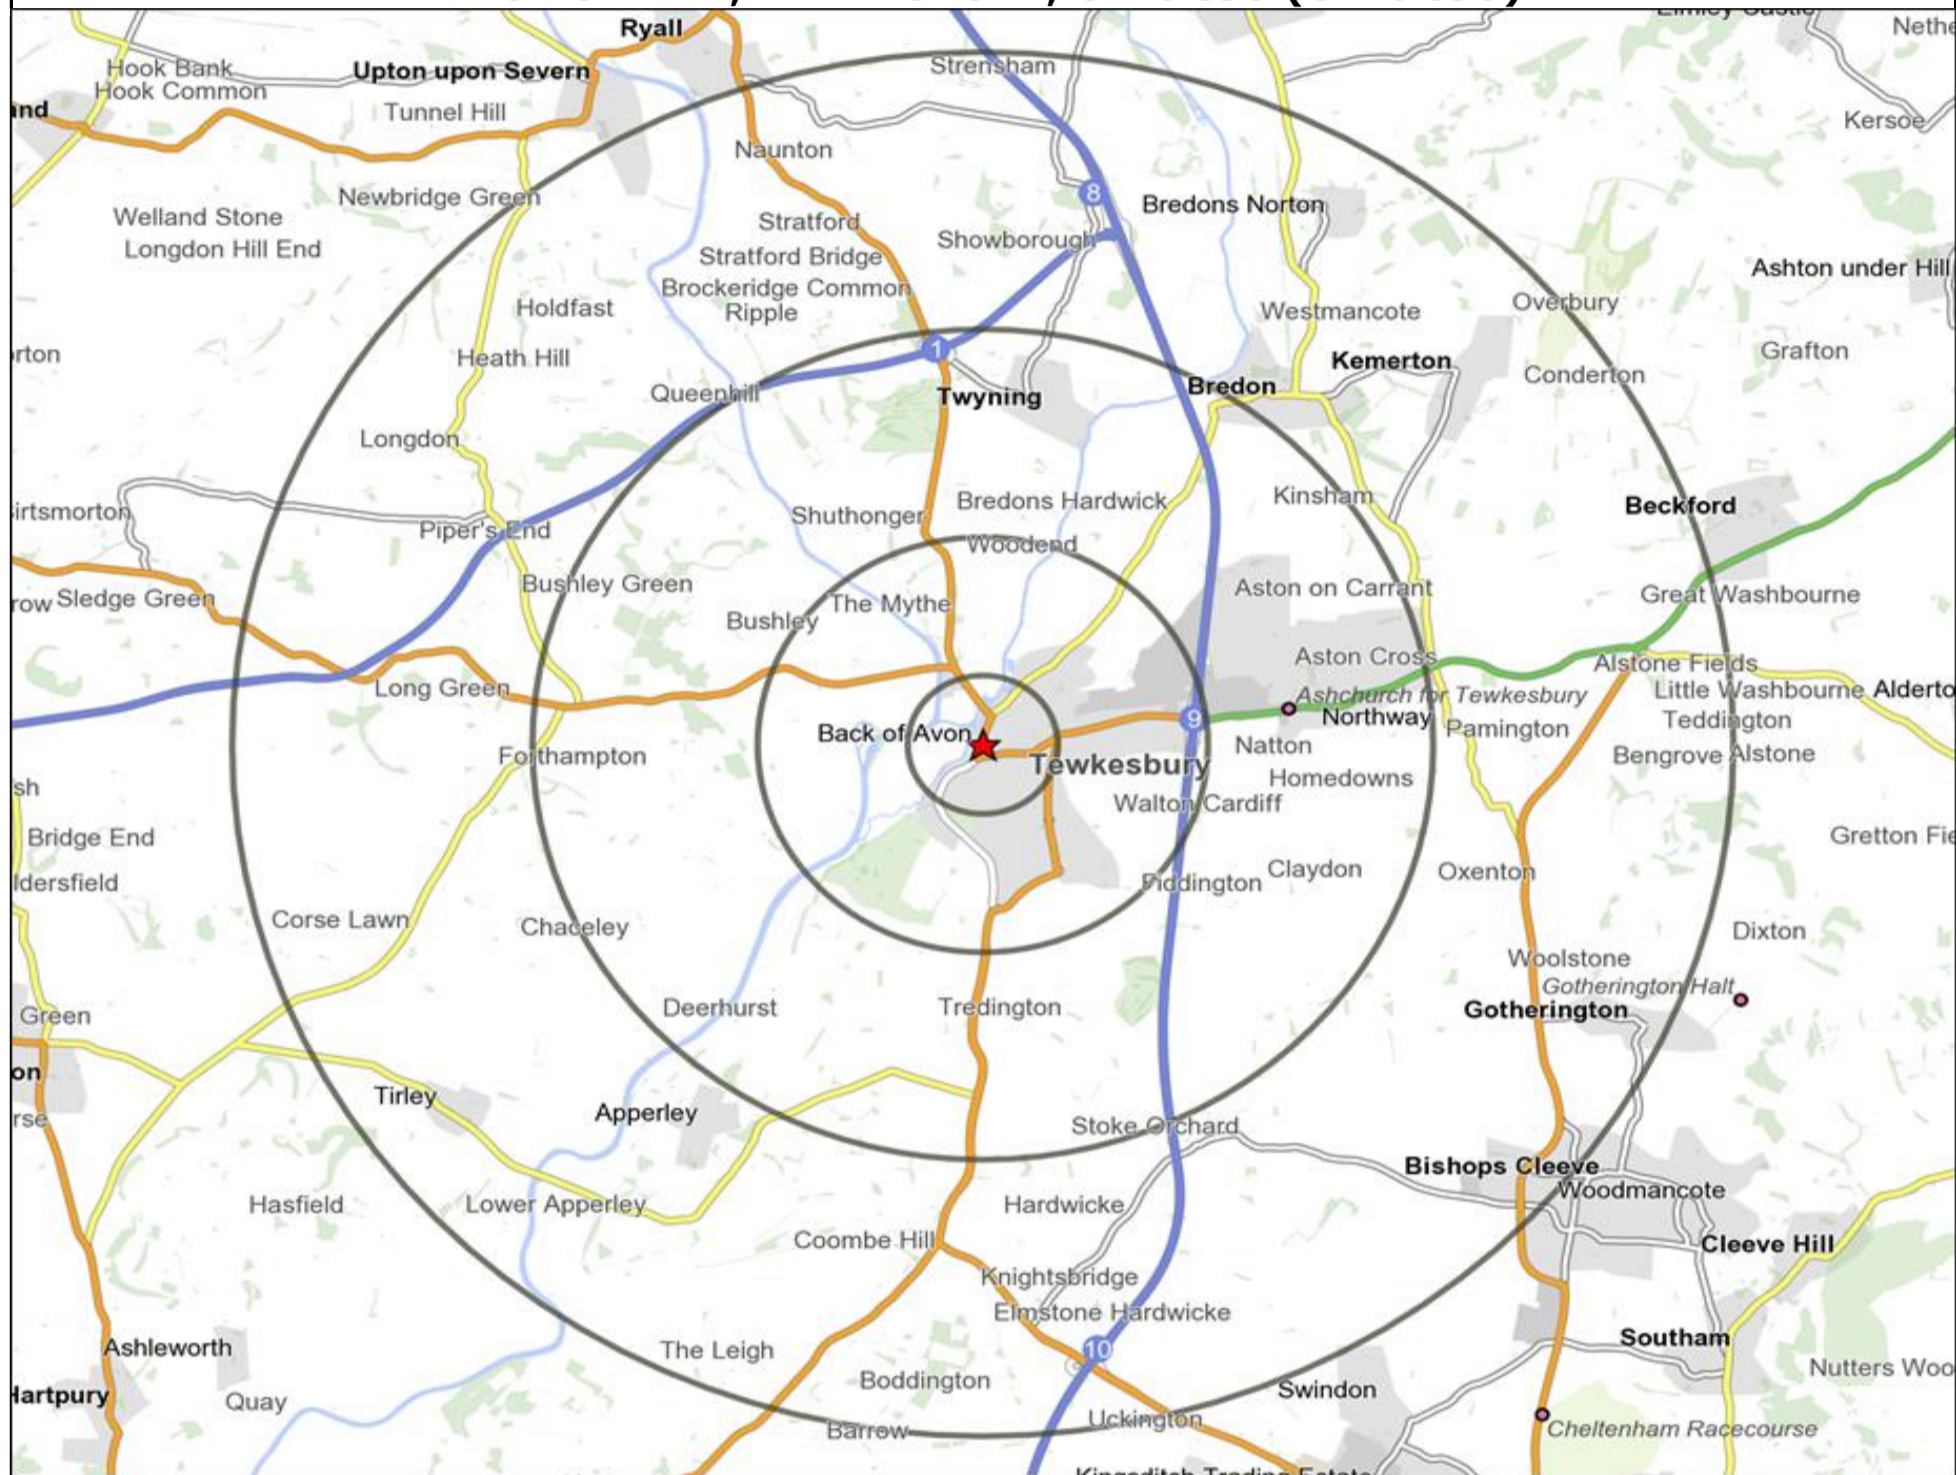

**Customer Profile Report for NOTTINGHAM ARMS, TEWKESBURY (Punch Outlet Number: 20183)
HIGH STREET, TEWKESBURY, GL20 5JU (GL20 5JU)**

Copyright Experian Ltd, HERE 2015. Ordnance Survey © Crown copyright 2015

★ Location ○ 0.5, 1.5, 3 & 5 Mile Distance

Age Data Table

	Count:					Index:				
	0 - 0.5 Miles	0 - 1.5 Miles	0 - 3.0 Miles	0 - 5.0 Miles	15 Min Drivetime	0 - 0.5 Miles	0 - 1.5 Miles	0 - 3.0 Miles	0 - 5.0 Miles	15 Min Drivetime
0-15	419	2,655	4,321	6,558	10,343	55	97	99	96	94
16-17	53	323	545	843	1,237	57	95	100	100	90
18-24	368	1,130	1,766	2,417	4,931	101	86	84	74	93
25-34	576	2,089	3,149	4,146	7,415	104	105	99	83	92
35-44	456	1,897	2,979	4,521	6,950	89	103	101	98	93
45-54	596	2,158	3,534	5,865	9,179	104	104	107	114	110
55-64	514	1,626	2,757	4,722	7,415	113	99	104	115	111
65+	1,052	2,709	4,292	7,247	11,421	145	103	102	111	108
Population estimate 2015	4,034	14,587	23,343	36,319	58,891	100	100	100	100	100

Ethnicity - Census 2011

	Count:					%:				
	0 - 0.5 Miles	0 - 1.5 Miles	0 - 3.0 Miles	0 - 5.0 Miles	15 Min Drivetime	0 - 0.5 Miles	0 - 1.5 Miles	0 - 3.0 Miles	0 - 5.0 Miles	15 Min Drivetime
White	3,831	14,068	22,360	34,683	55,959	98%	98%	97%	98%	97%
Mixed / Multiple Ethnic Groups	33	144	217	322	595	1%	1%	1%	1%	1%
Asian / Asian British	38	121	192	299	901	1%	1%	1%	1%	2%
Black / African / Caribbean / Black British	4	30	51	62	193	0%	0%	0%	0%	0%
Other Ethnic Group	18	47	115	189	243	0%	0%	1%	1%	0%
All People (Ethnic Group)	3,924	14,410	22,935	35,555	57,891	100	100	100	100	100