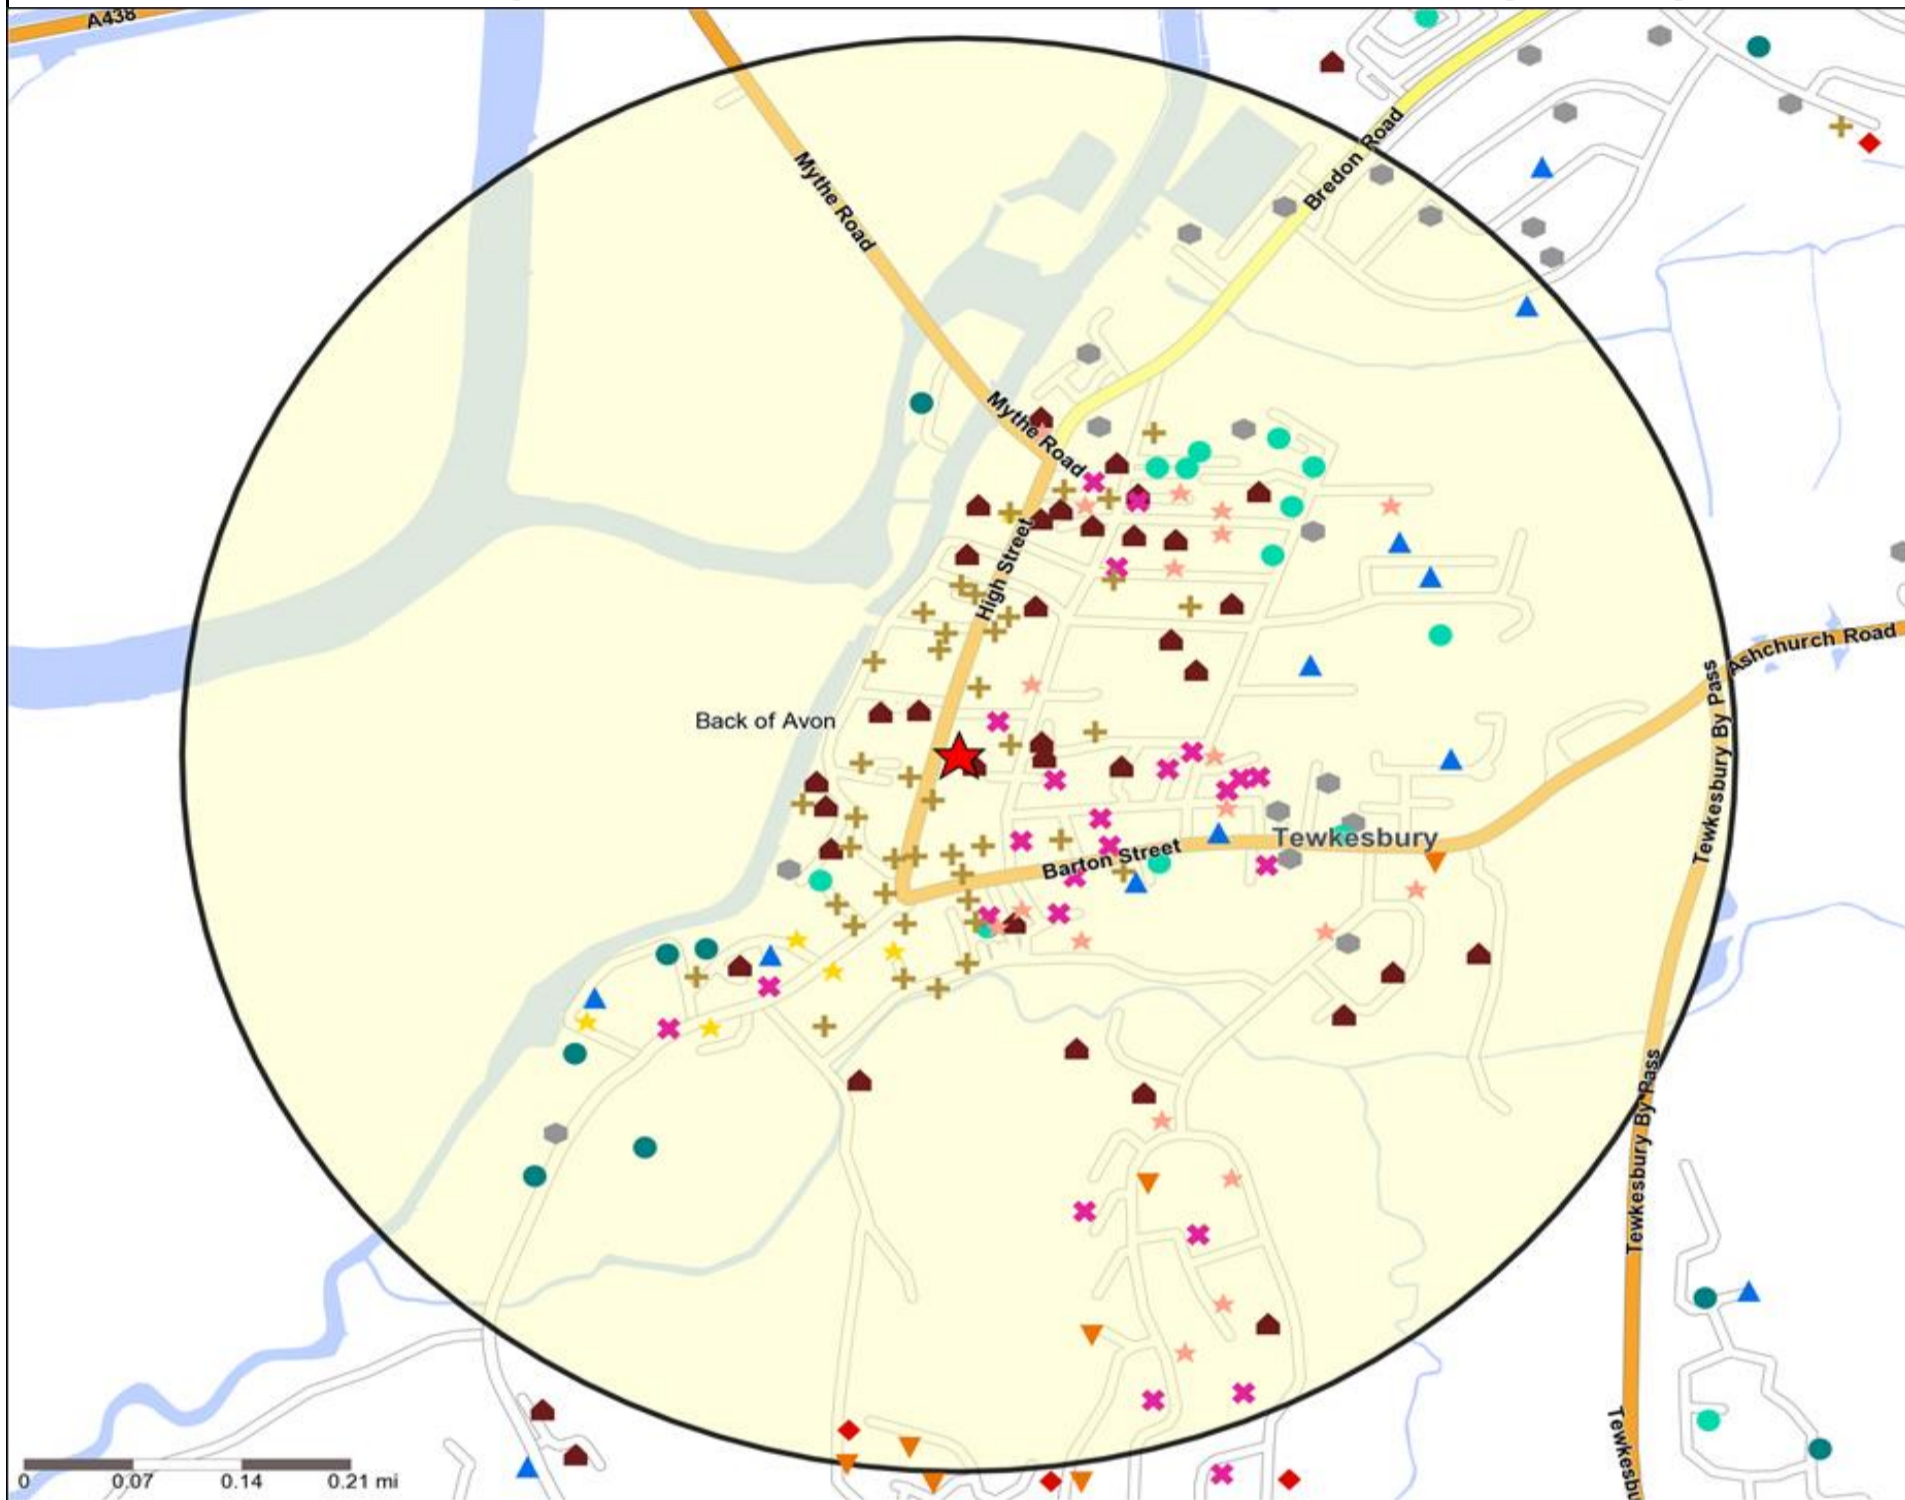

Mosaic UK Map and Data: NOTTINGHAM ARMS, TEWKESBURY (201838)

Copyright Experian Ltd, HERE 2015. Ordnance Survey © Crown copyright 2015

Location	Mosaic UK Groups	D Rural Reality	H Aspiring Homemakers	L Vintage Value
0.5, 1.5, 3 & 5 Mile Distance	A City Prosperity	E Senior Security	I Family Basics	M Modest Traditions
Rivers, Canals and Lakes	B Prestige Positions	F Suburban Stability	J Transient Renters	N Urban Cohesion
	C Country Living	G Domestic Success	K Municipal Challenge	O Rental Hubs

Mosaic UK Data Table (Residential)

	Count:	Index:
	0 - 0.5 Miles	0 - 0.5 Miles
A City Prosperity (18+)	0	0
B Prestige Positions (18+)	0	0
C Country Living (18+)	25	10
D Rural Reality (18+)	1	0
E Senior Security (18+)	386	133
F Suburban Stability (18+)	357	164
G Domestic Success (18+)	83	28
H Aspiring Homemakers (18+)	159	49
I Family Basics (18+)	162	63
J Transient Renters (18+)	566	276
K Municipal Challenge (18+)	26	12
L Vintage Value (18+)	750	335
M Modest Traditions (18+)	351	207
N Urban Cohesion (18+)	100	54
O Rental Hubs (18+)	593	216
Adults 18+ estimate 2015	3,559	100