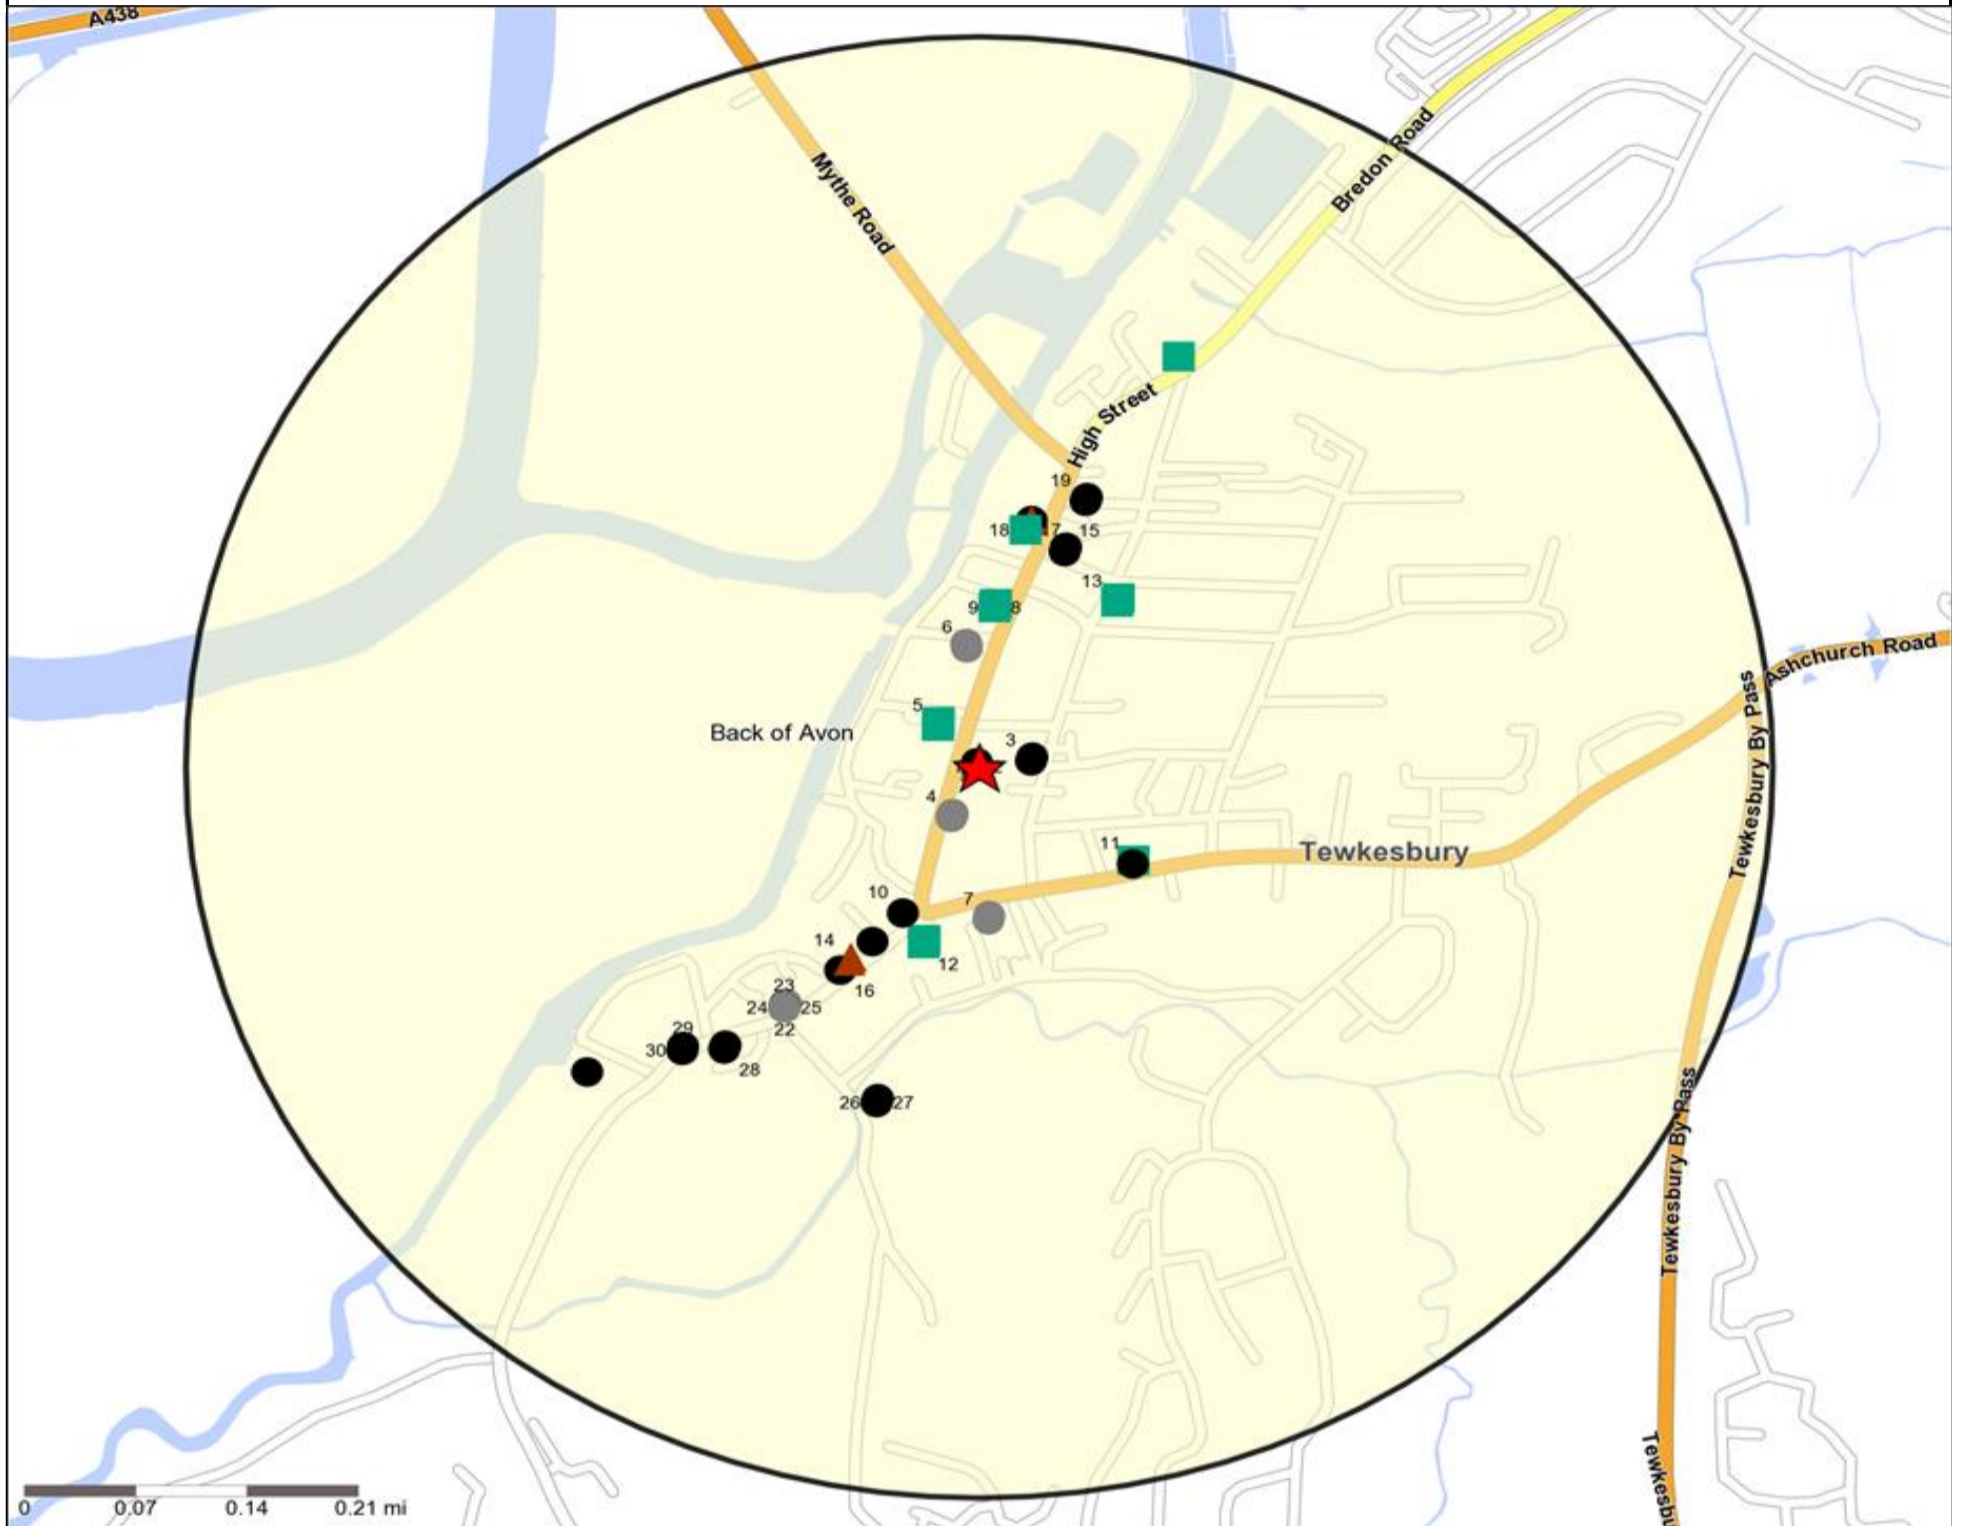

Competition Map and Data: NOTTINGHAM ARMS, TEWKESBURY (201838)

Numbers on competition points relate to the distance ranking in the competition table on page 7. Copyright Experian Ltd, HERE 2015. Ordnance Survey © Crown copyright 2015

- Location
- Branded Food
- Dry Led
- Cafe / Wine Bar
- Other
- 0.5, 1.5, 3 & 5 Mile Distance
- Circuit Bar
- Rural Character
- Rivers, Canals and Lakes
- Community Local

Competition Type Summary Table

Reporting Category	0 - 0.5 Miles
Café / Wine Bar	4
Circuit Bar	2
Community Local	6
Dry Led	0
Branded Food Pub	1
Rural	0
Other	19
Total	32