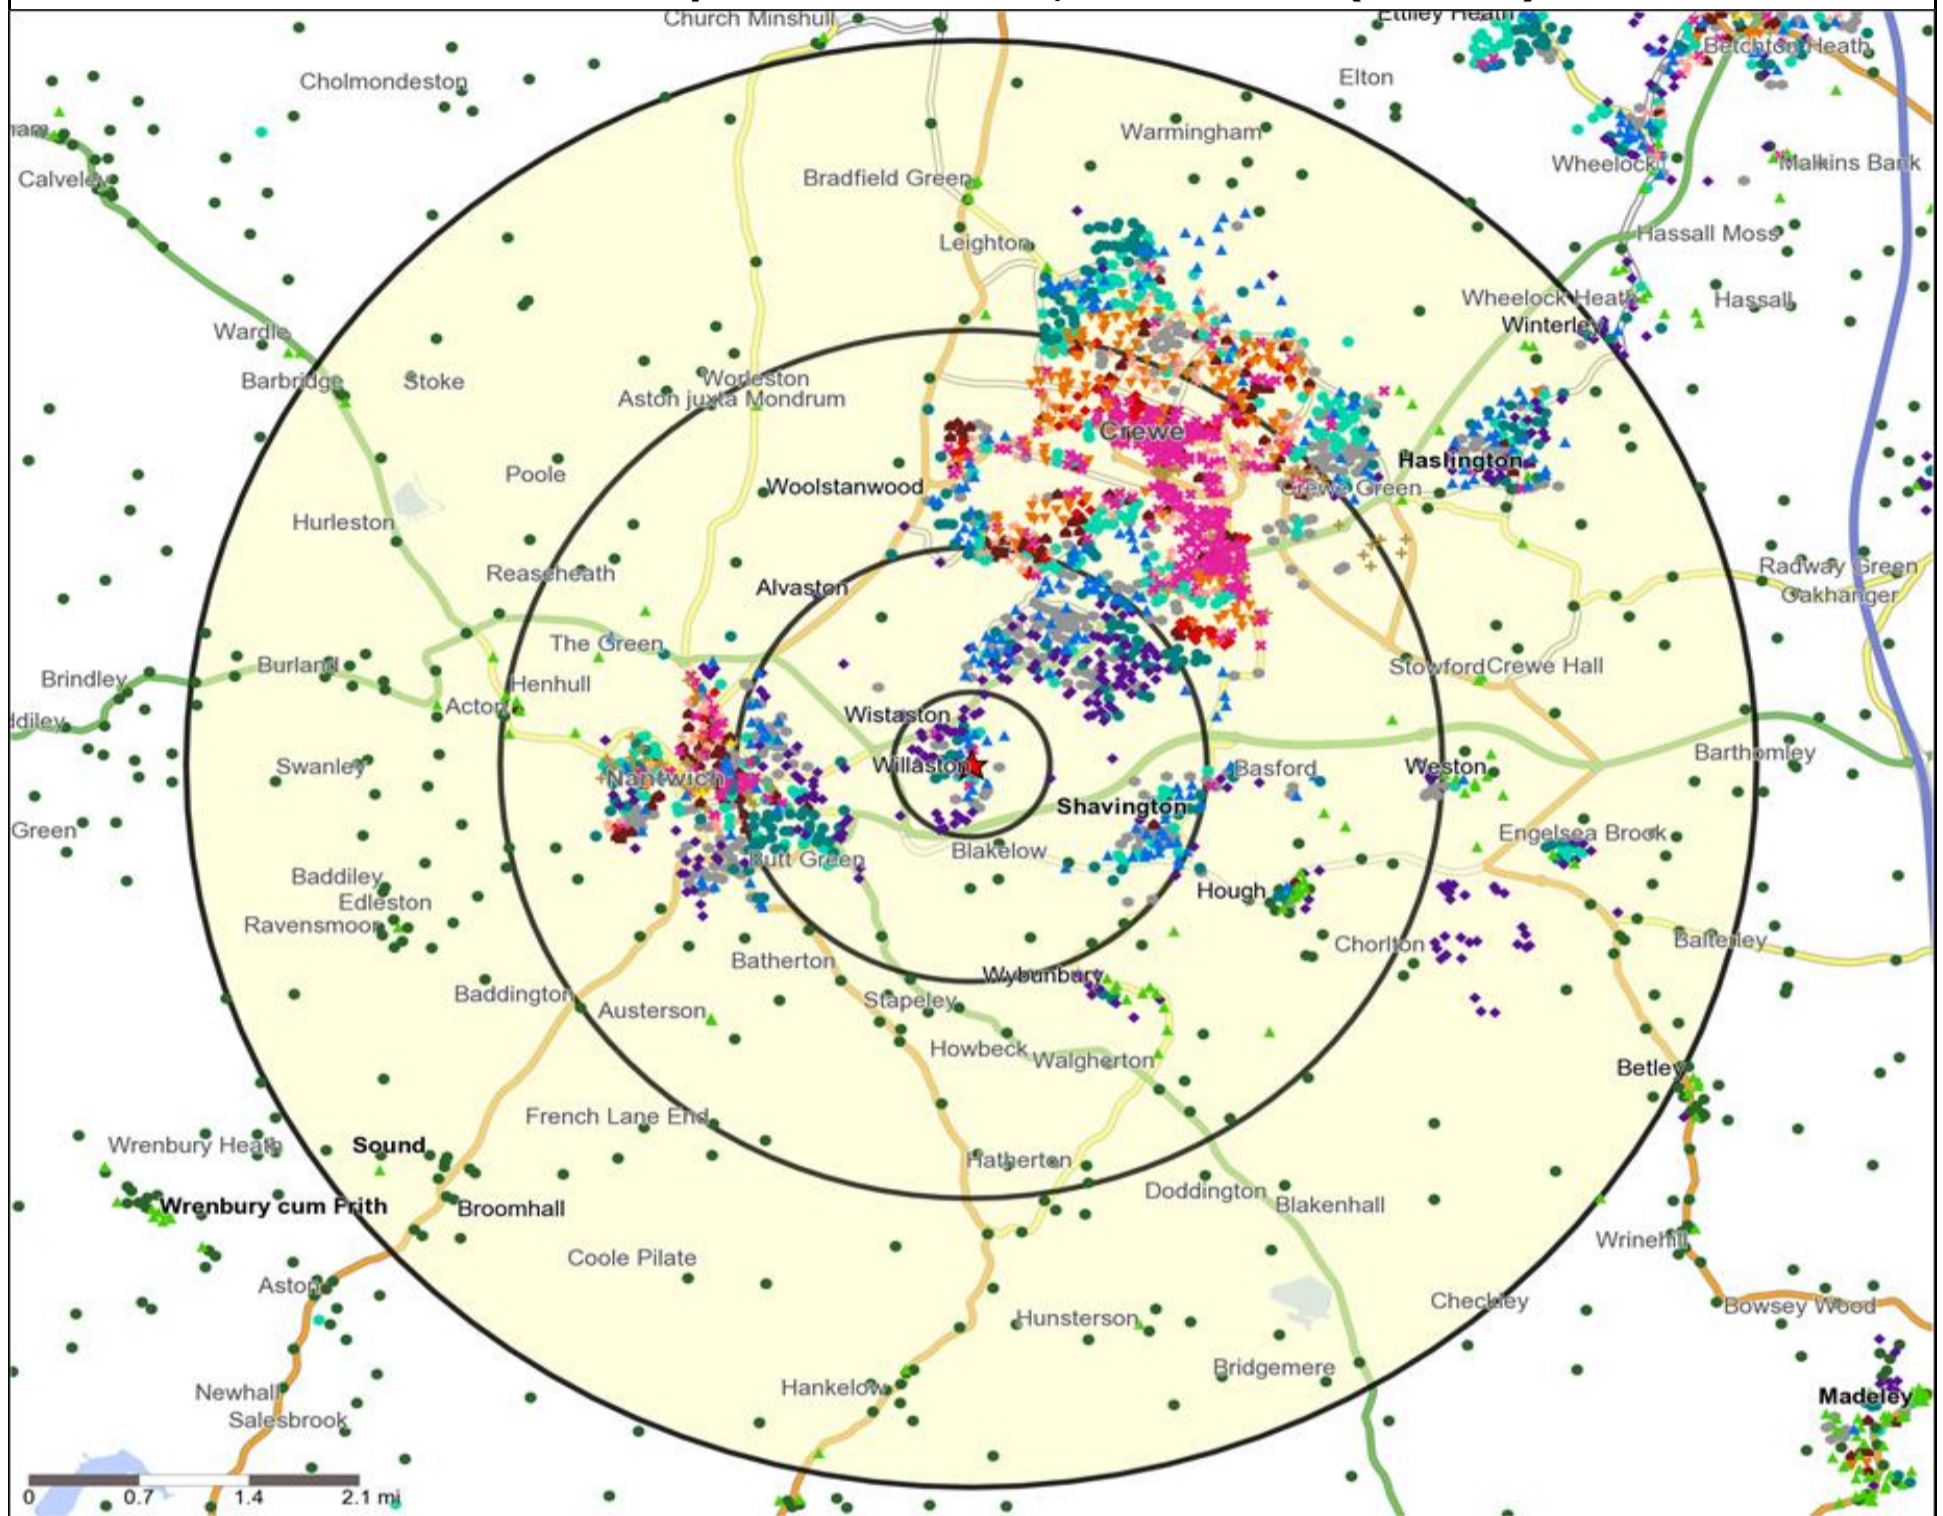

Age Data Table

	Count:					Index:				
	0 - 0.5 Miles	0 - 1.5 Miles	0 - 3.0 Miles	0 - 5.0 Miles	15 Min Drivetime	0 - 0.5 Miles	0 - 1.5 Miles	0 - 3.0 Miles	0 - 5.0 Miles	15 Min Drivetime
0-15	499	3,851	14,318	21,172	22,658	90	89	98	101	100
16-17	87	562	1,863	2,749	2,972	127	105	103	106	106
18-24	180	1,419	7,596	11,012	11,608	68	68	108	109	106
25-34	261	2,087	9,926	13,592	14,316	65	66	93	89	86
35-44	370	2,832	9,286	13,543	14,657	99	96	94	95	95
45-54	444	3,633	10,936	16,283	17,990	106	111	99	103	105
55-64	397	2,933	8,297	12,156	13,542	119	112	94	96	99
65+	707	5,826	15,570	21,367	23,462	133	140	111	106	107
Population estimate 2015	2,945	23,143	77,792	111,874	121,205	100	100	100	100	100

Mosaic UK Map and Data: LAMB, WILLASTON (202926)

Copyright Experian Ltd, HERE 2015. Ordnance Survey © Crown copyright 2015

- ★ Location
- 0.5, 1.5, 3 & 5 Mile Distance
- ~ Rivers, Canals and Lakes
- Mosaic UK Groups**
- A City Prosperity
- ◆ B Prestige Positions
- C Country Living
- ▲ D Rural Reality
- E Senior Security
- ▲ F Suburban Stability
- G Domestic Success
- H Aspiring Homemakers
- ▼ I Family Basics
- ✕ J Transient Renters
- ◆ K Municipal Challenge
- L Vintage Value
- ★ M Modest Traditions
- ★ N Urban Cohesion
- + O Rental Hubs

- Location
- Branded Food
- Dry Led
- Café / Wine Bar
- Other
- 0.5, 1.5, 3 & 5 Mile Distance
- Circuit Bar
- Rural Character
- Rivers, Canals and Lakes
- Community Local

Competition Type Summary Table

Reporting Category	0 - 0.5 Miles
Café / Wine Bar	0
Circuit Bar	0
Community Local	2
Dry Led	0
Branded Food Pub	0
Rural	0
Other	3
Total	5

Local Competition: LAMB, WILLASTON (202926)

List of Pubs (sorted by distance from Punch outlet) - Top 30 by Distance