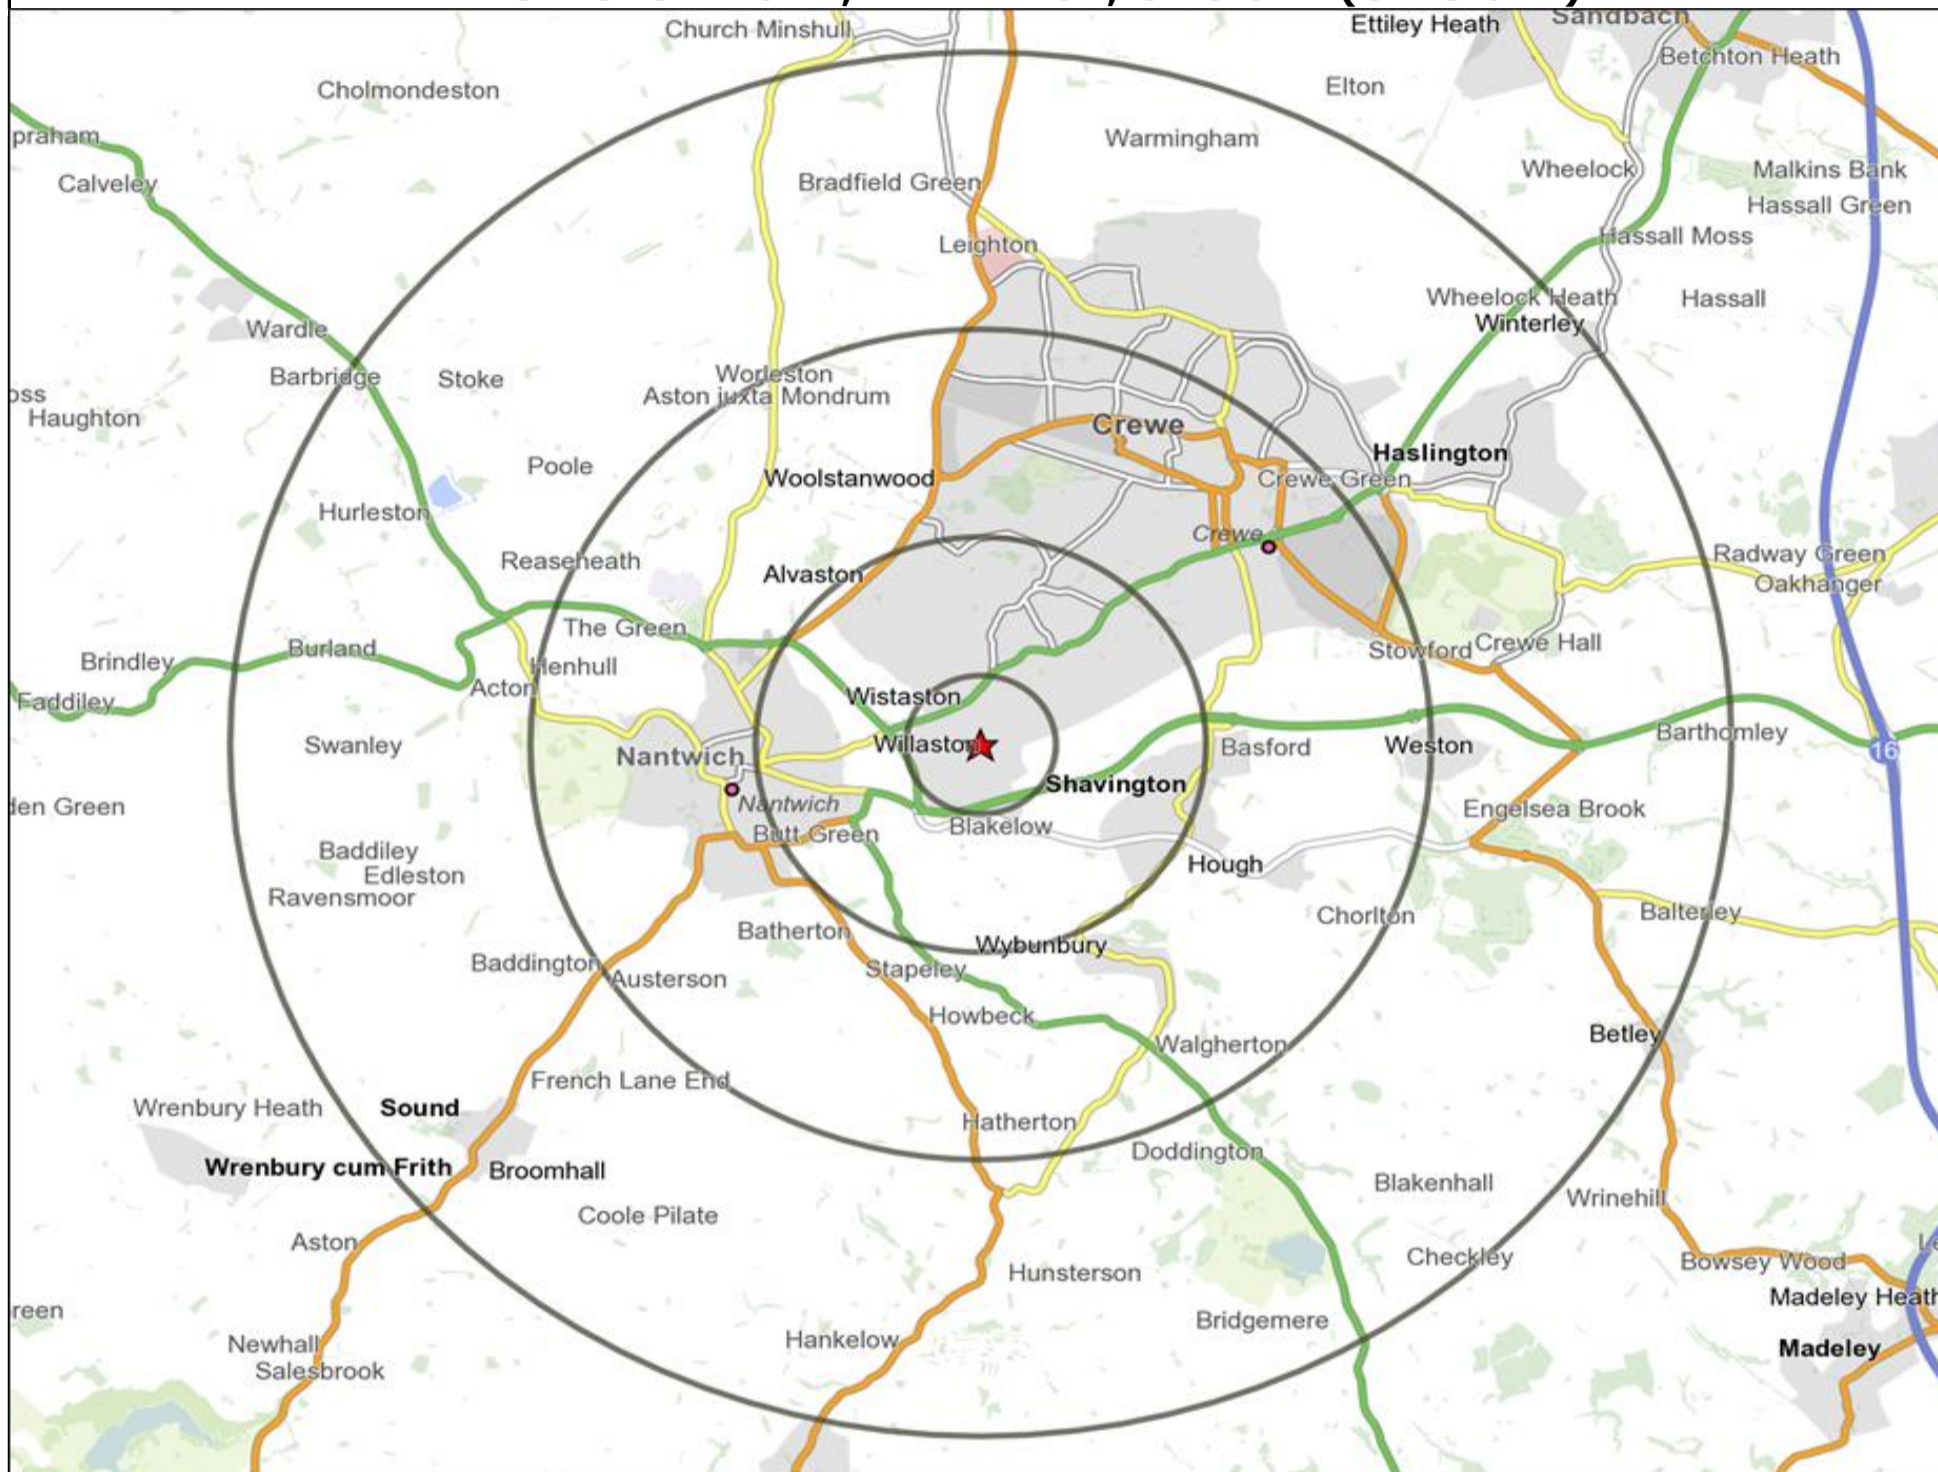

**Customer Profile Report for LAMB, WILLASTON (Punch Outlet Number: 202926)
12 WISTASTON ROAD, NANTWICH, CW5 6PX (CW 5 6PX)**

Copyright Experian Ltd, HERE 2015. Ordnance Survey © Crown copyright 2015

★ Location ○ 0.5, 1.5, 3 & 5 Mile Distance

Age Data Table

	Count:					Index:				
	0 - 0.5 Miles	0 - 1.5 Miles	0 - 3.0 Miles	0 - 5.0 Miles	15 Min Drivetime	0 - 0.5 Miles	0 - 1.5 Miles	0 - 3.0 Miles	0 - 5.0 Miles	15 Min Drivetime
0-15	499	3,851	14,318	21,172	22,658	90	89	98	101	100
16-17	87	562	1,863	2,749	2,972	127	105	103	106	106
18-24	180	1,419	7,596	11,012	11,608	68	68	108	109	106
25-34	261	2,087	9,926	13,592	14,316	65	66	93	89	86
35-44	370	2,832	9,286	13,543	14,657	99	96	94	95	95
45-54	444	3,633	10,936	16,283	17,990	106	111	99	103	105
55-64	397	2,933	8,297	12,156	13,542	119	112	94	96	99
65+	707	5,826	15,570	21,367	23,462	133	140	111	106	107
Population estimate 2015	2,945	23,143	77,792	111,874	121,205	100	100	100	100	100

- Location
- Branded Food
- Dry Led
- Café / Wine Bar
- Other
- 0.5, 1.5, 3 & 5 Mile Distance
- Circuit Bar
- Rural Character
- Rivers, Canals and Lakes
- Community Local

Competition Type Summary Table

Reporting Category	0 - 0.5 Miles
Café / Wine Bar	0
Circuit Bar	0
Community Local	2
Dry Led	0
Branded Food Pub	0
Rural	0
Other	3
Total	5

Local Competition: LAMB, WILLASTON (202926)

List of Pubs (sorted by distance from Punch outlet) - Top 30 by Distance