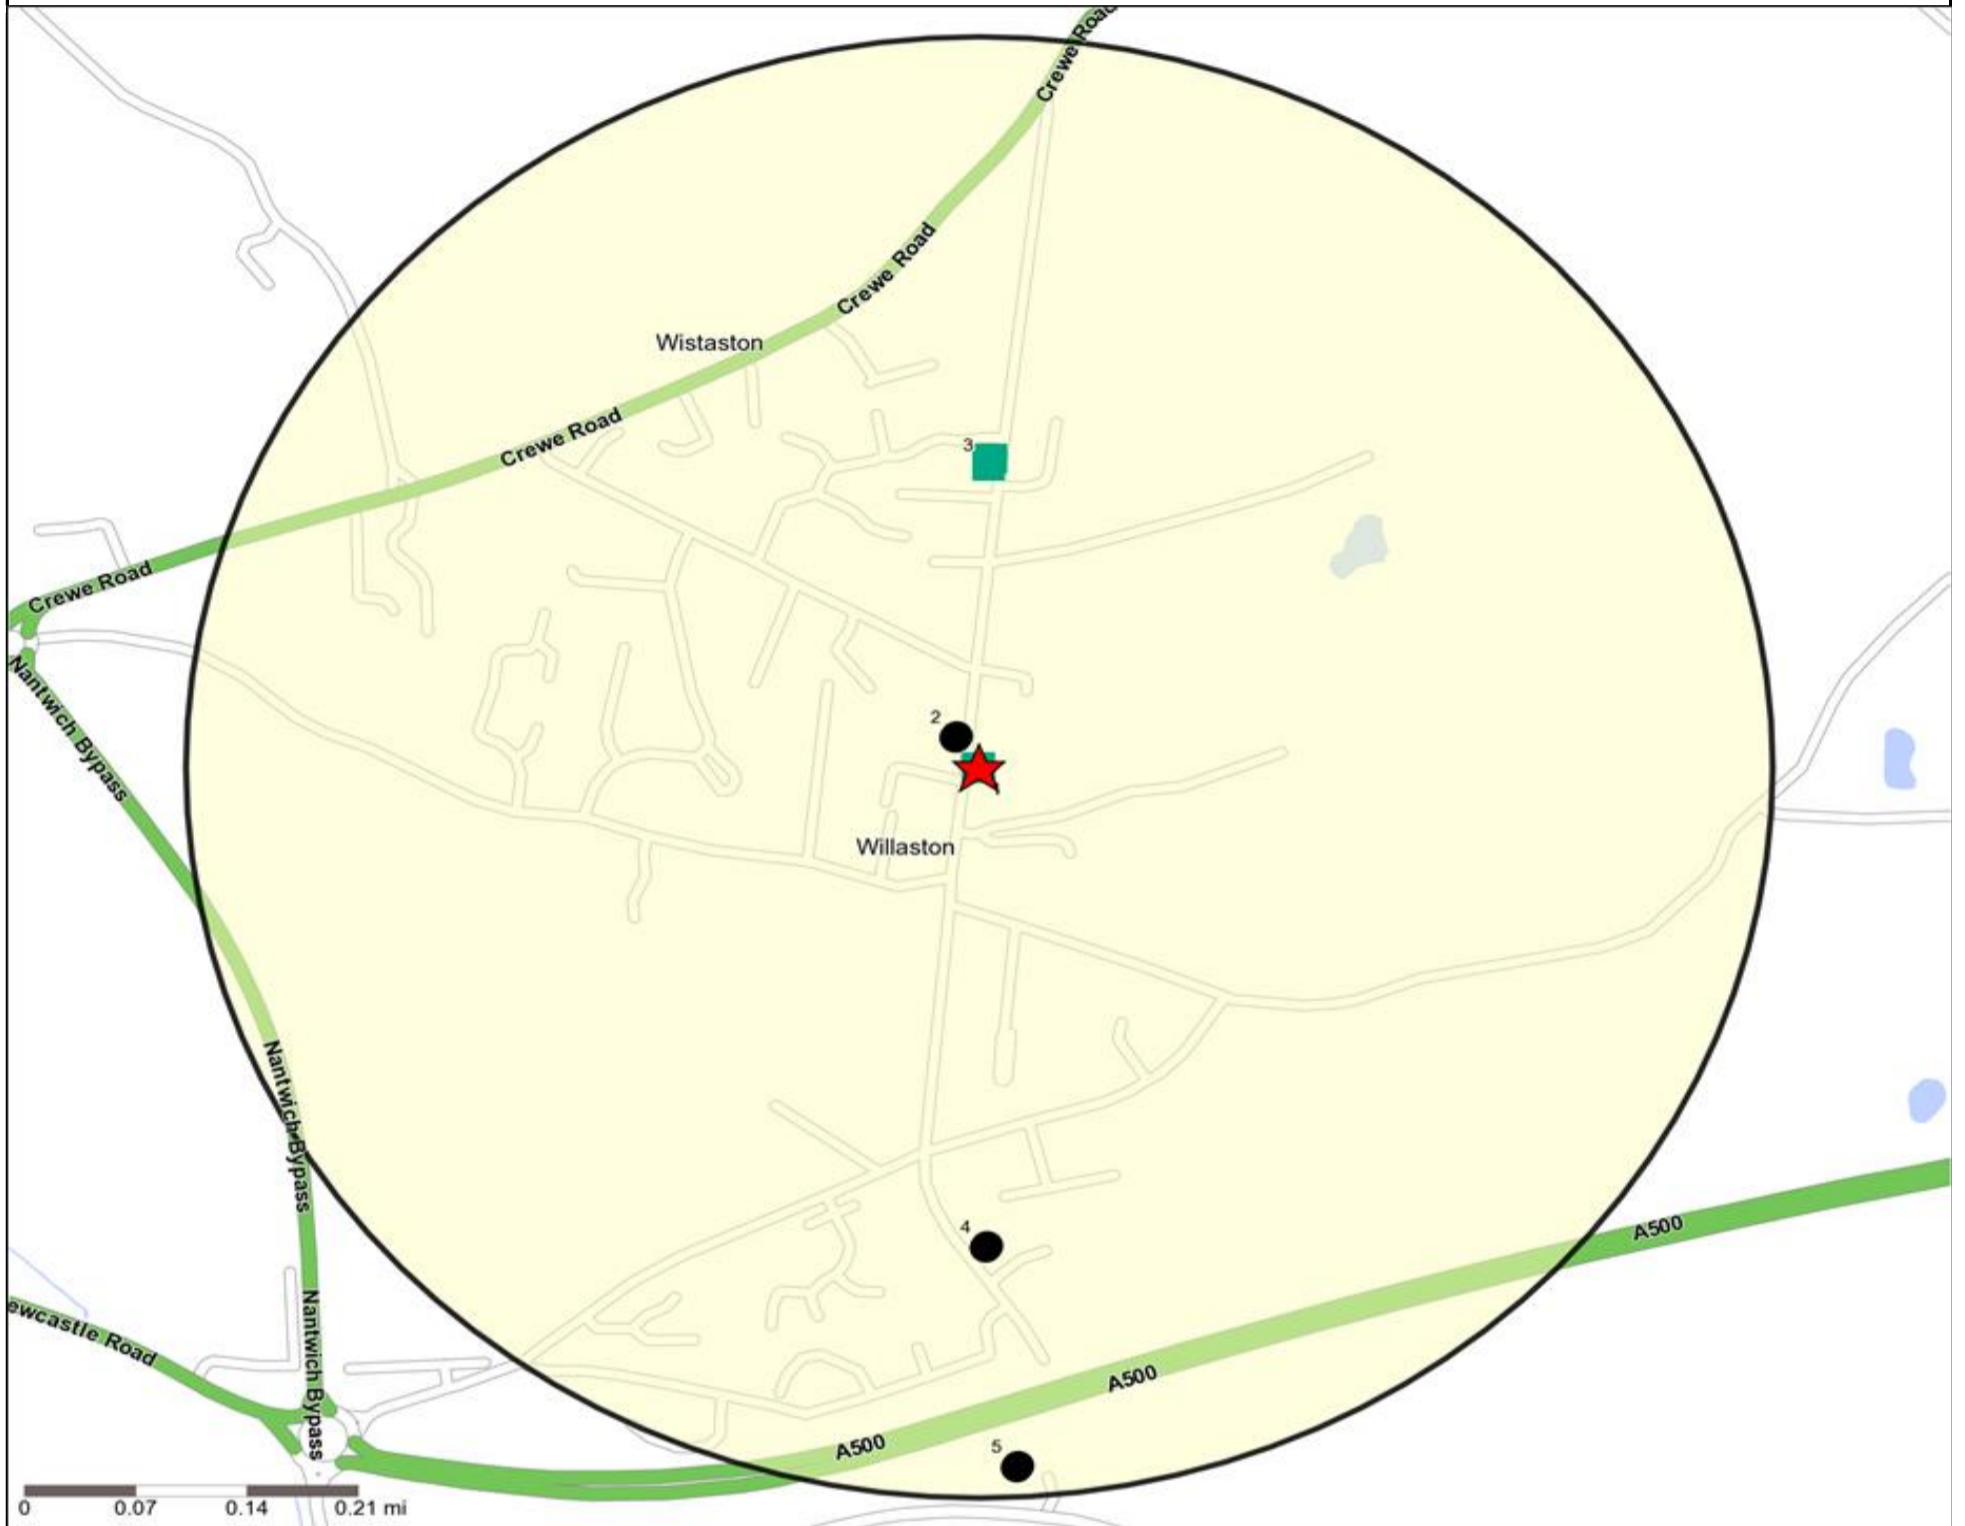

Competition Map and Data: LAMB, WILLASTON (202926)

Numbers on competition points relate to the distance ranking in the competition table on page 7. Copyright Experian Ltd, HERE 2015. Ordnance Survey © Crown copyright 2015

- ★ Location
- Branded Food
- ▲ Dry Led
- Cafe / Wine Bar
- Other
- 0.5, 1.5, 3 & 5 Mile Distance
- ▲ Circuit Bar
- ◆ Rural Character
- ~ Rivers, Canals and Lakes
- Community Local

Competition Type Summary Table