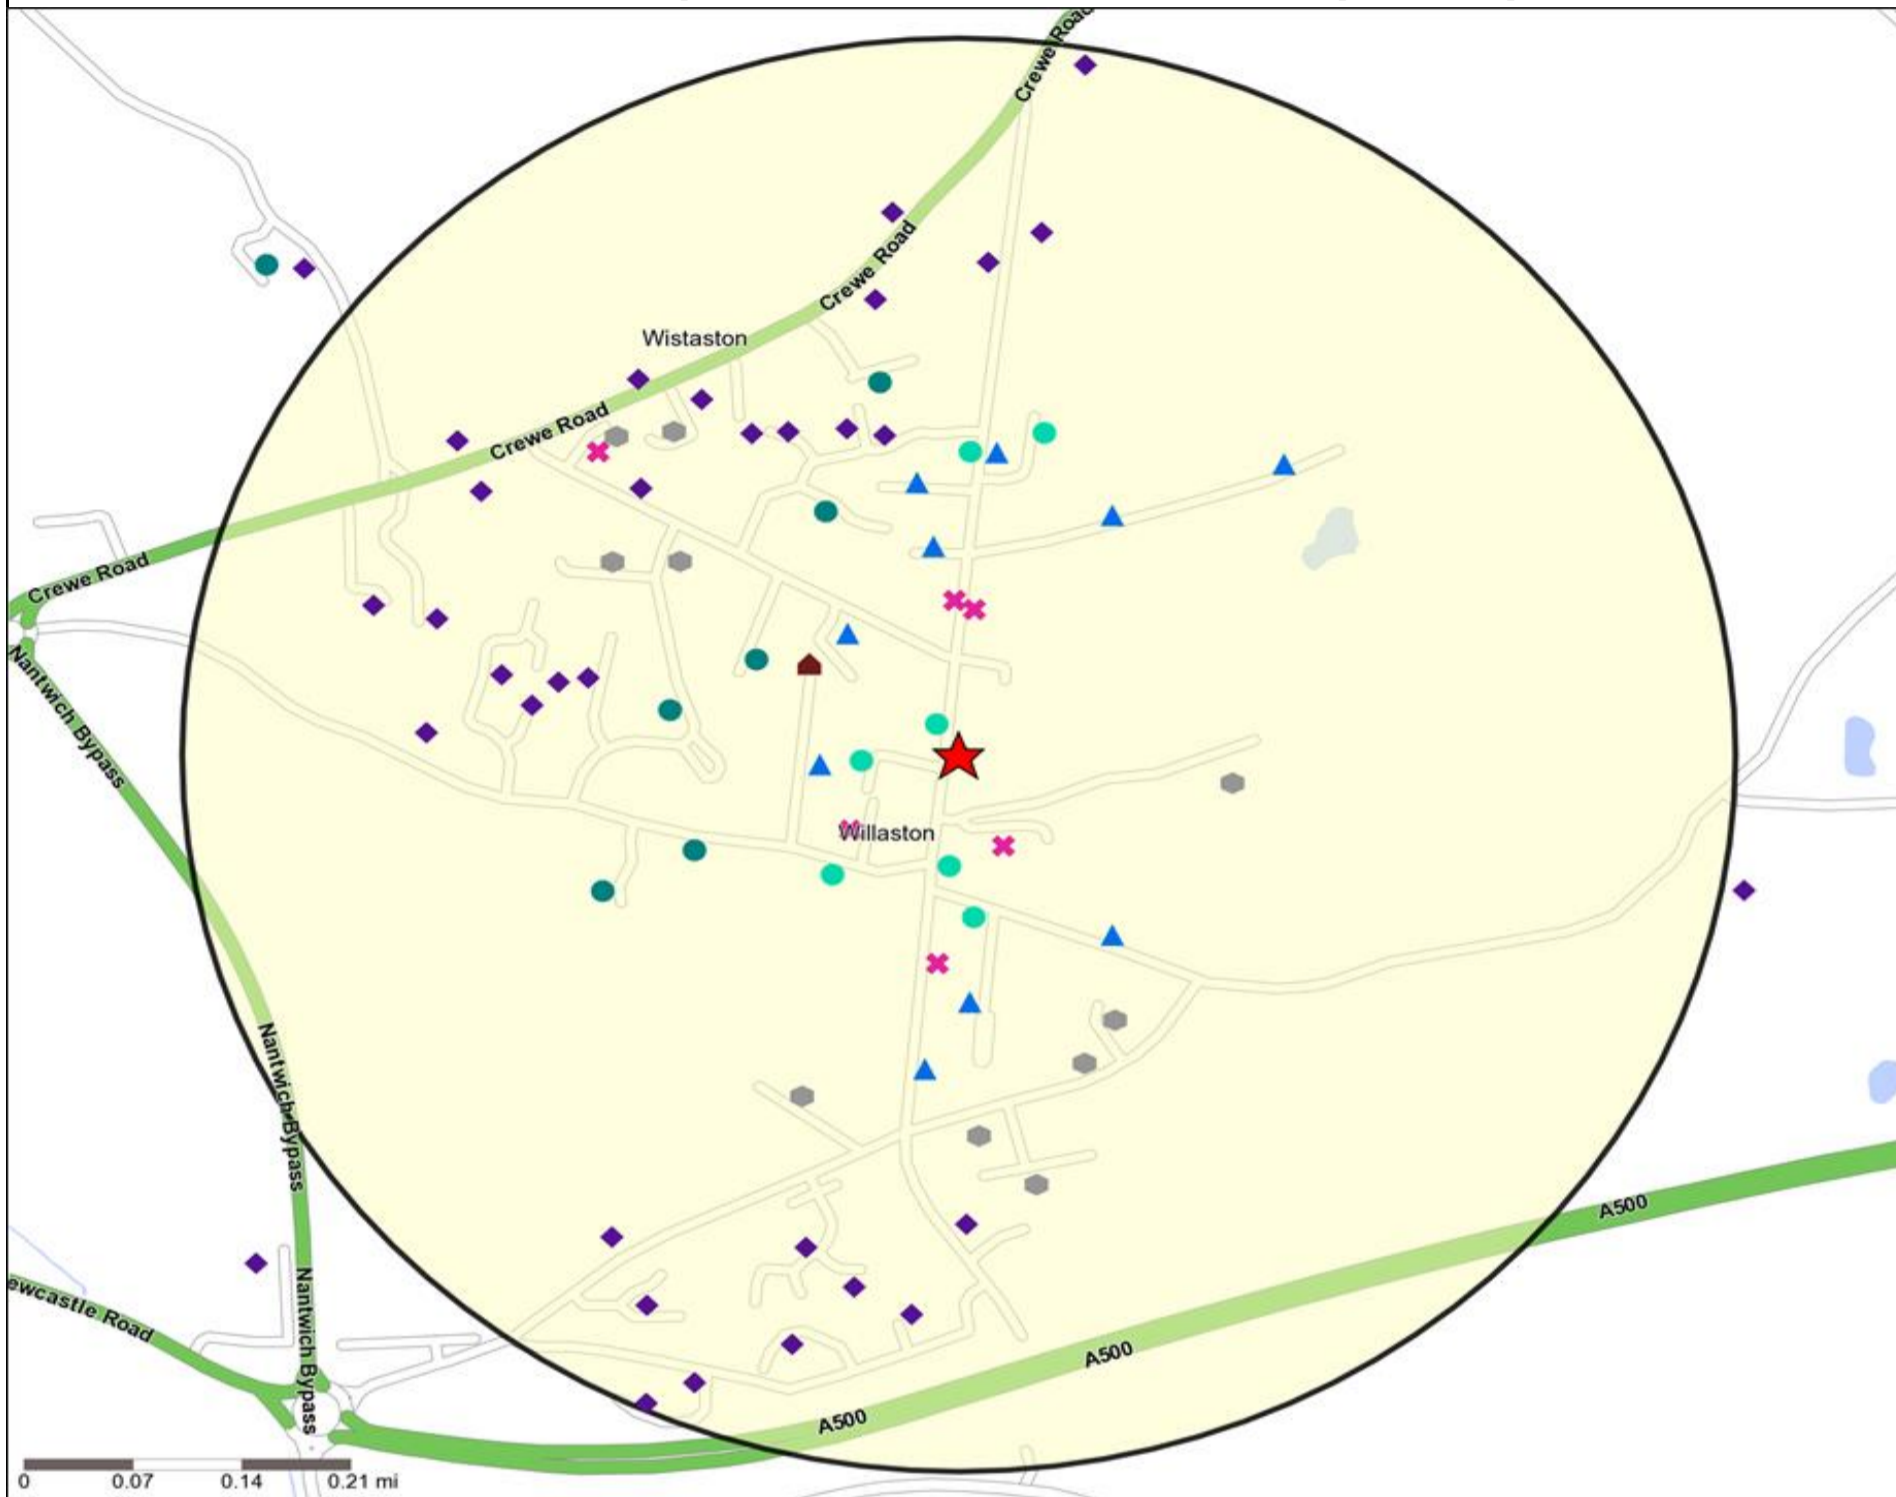

Mosaic UK Map and Data: LAMB, WILLASTON (202926)

Copyright Experian Ltd, HERE 2015. Ordnance Survey © Crown copyright 2015

- ★ Location
- 0.5, 1.5, 3 & 5 Mile Distance
- ~ Rivers, Canals and Lakes
- **Mosaic UK Groups**
- A City Prosperity
- B Prestige Positions
- C Country Living
- ▲ D Rural Reality
- E Senior Security
- ▲ F Suburban Stability
- G Domestic Success
- ▲ H Aspiring Homemakers
- ▼ I Family Basics
- ✕ J Transient Renters
- K Municipal Challenge
- L Vintage Value
- ★ M Modest Traditions
- ★ N Urban Cohesion
- ✕ O Rental Hubs

Mosaic UK Data Table (Residential)

	Count:		Index:	
	0 - 0.5 Miles		0 - 0.5 Miles	
A City Prosperity (18+)	0		0	
B Prestige Positions (18+)	728		423	
C Country Living (18+)	0		0	
D Rural Reality (18+)	0		0	
E Senior Security (18+)	265		138	
F Suburban Stability (18+)	599		416	
G Domestic Success (18+)	359		181	
H Aspiring Homemakers (18+)	237		110	
I Family Basics (18+)	0		0	
J Transient Renters (18+)	143		105	
K Municipal Challenge (18+)	0		0	
L Vintage Value (18+)	28		19	
M Modest Traditions (18+)	0		0	
N Urban Cohesion (18+)	0		0	
O Rental Hubs (18+)	0		0	
Adults 18+ estimate 2015	2,359		100