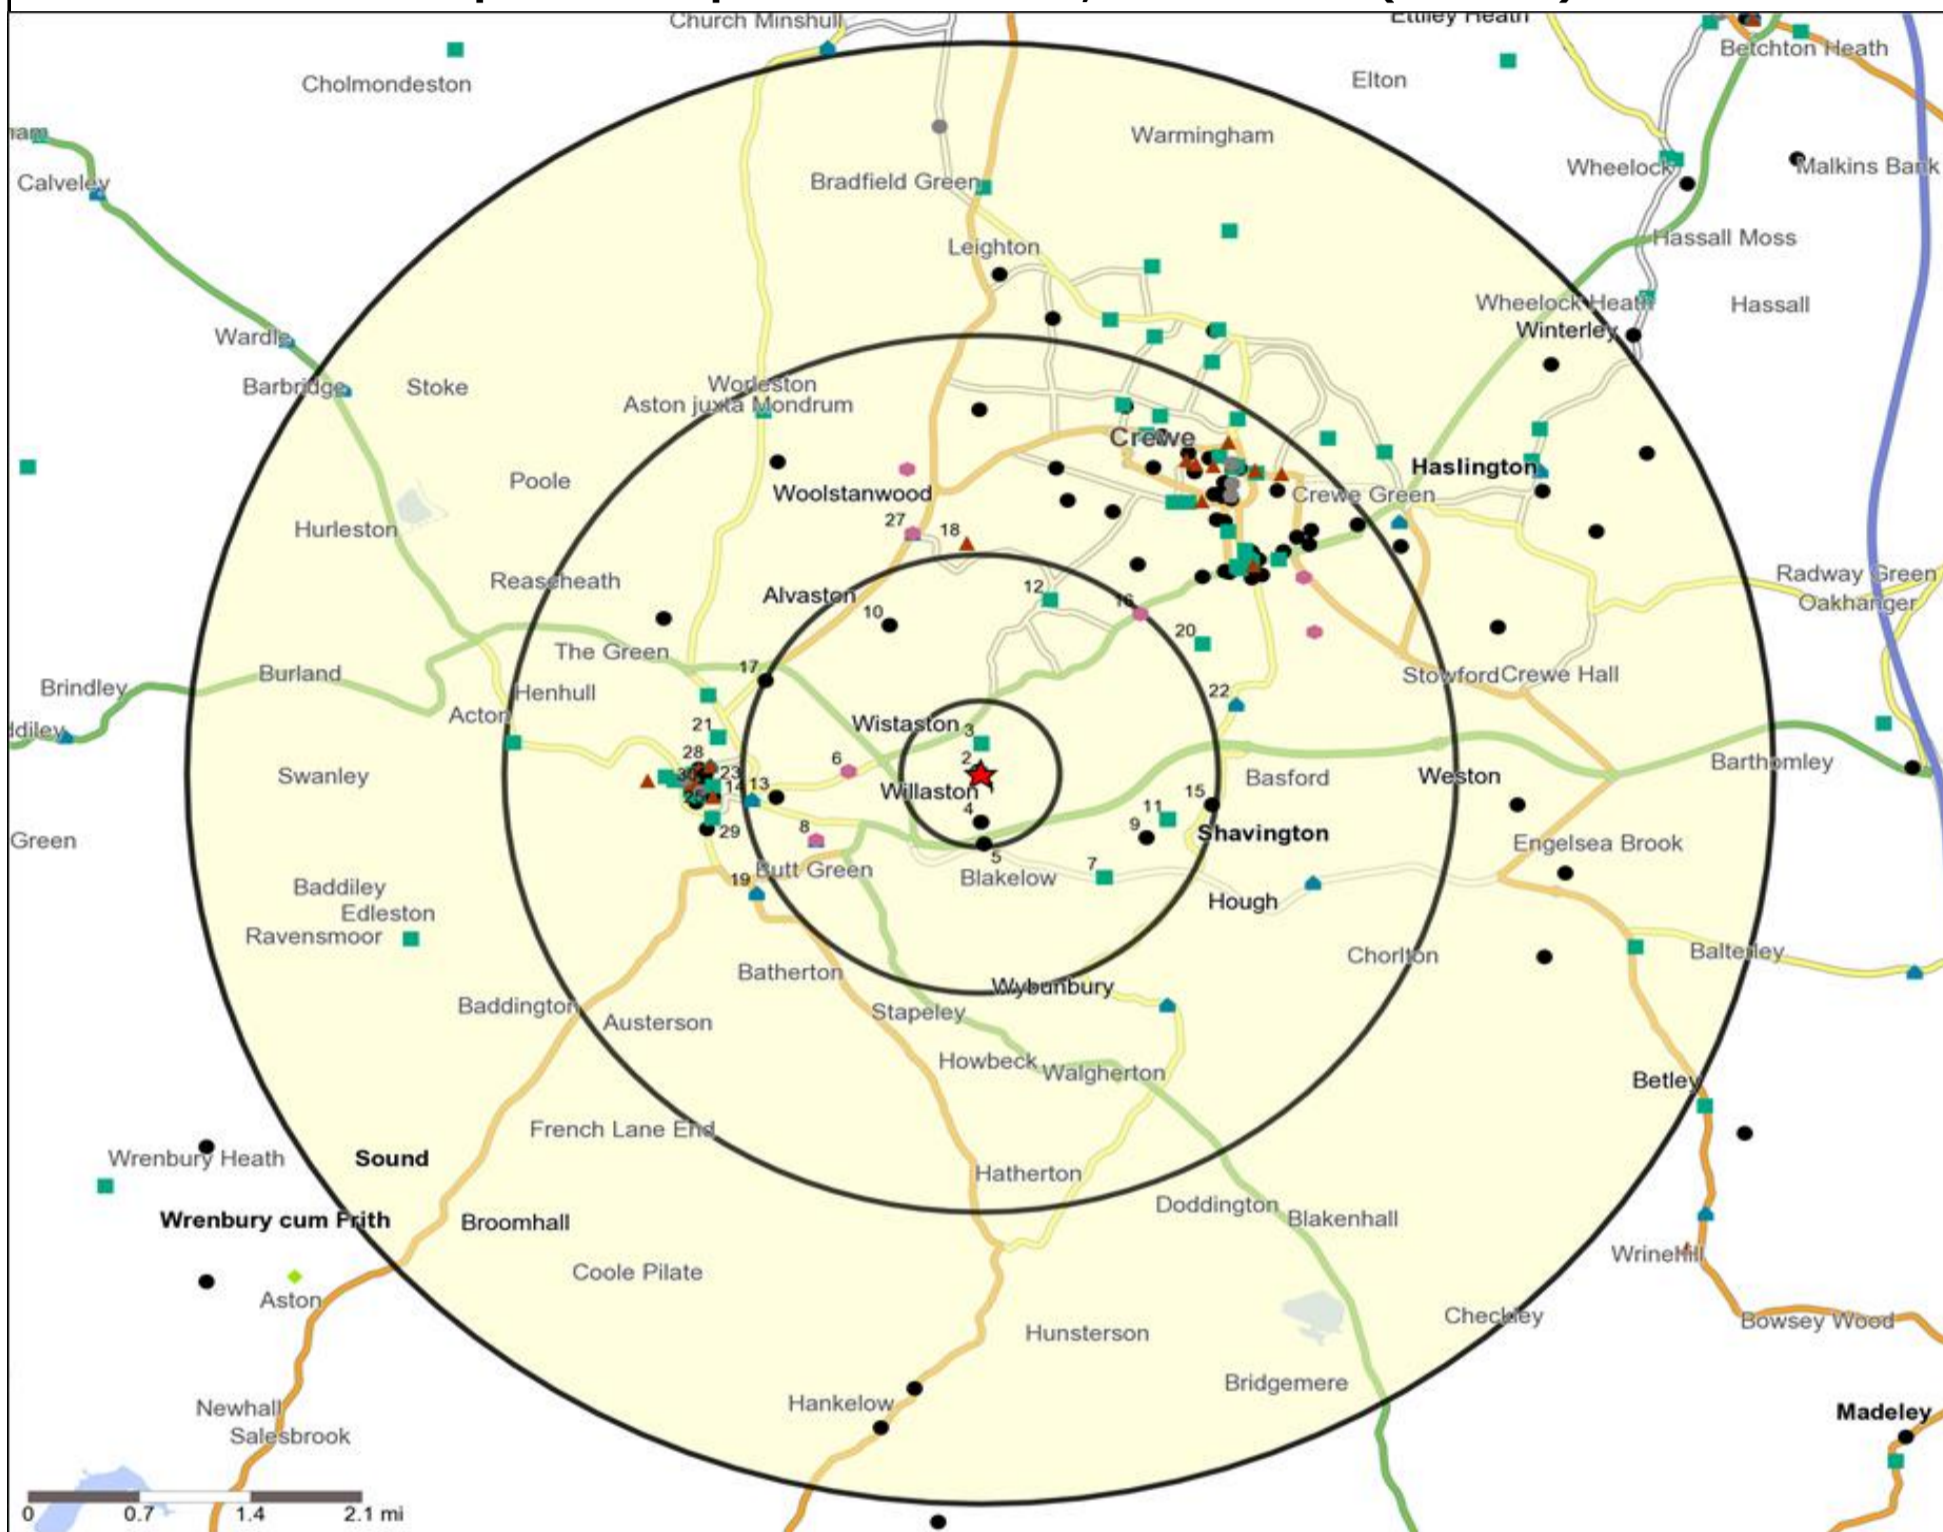

Competition Map and Data: LAMB, WILLASTON (202926)

Numbers on competition points relate to the distance ranking in the competition table on page 7. Copyright Experian Ltd, HERE 2015. Ordnance Survey © Crown copyright 2015

- ★ Location
- Branded Food
- ▲ Dry Led
- Cafe / Wine Bar
- Other
- 0.5, 1.5, 3 & 5 Mile Distance
- ▲ Circuit Bar
- Rural Character
- ~ Rivers, Canals and Lakes
- Community Local

Competition Type Summary Table

Reporting Category	0 - 0.5 Miles	0 - 1.5 Miles	0 - 3.0 Miles	0 - 5.0 Miles
Café / Wine Bar	0	0	5	6
Circuit Bar	0	0	17	17
Community Local	2	5	37	50
Dry Led	0	1	5	9
Branded Food Pub	0	3	8	8
Rural	0	0	1	2
Other	3	8	75	98
Total	5	17	148	190