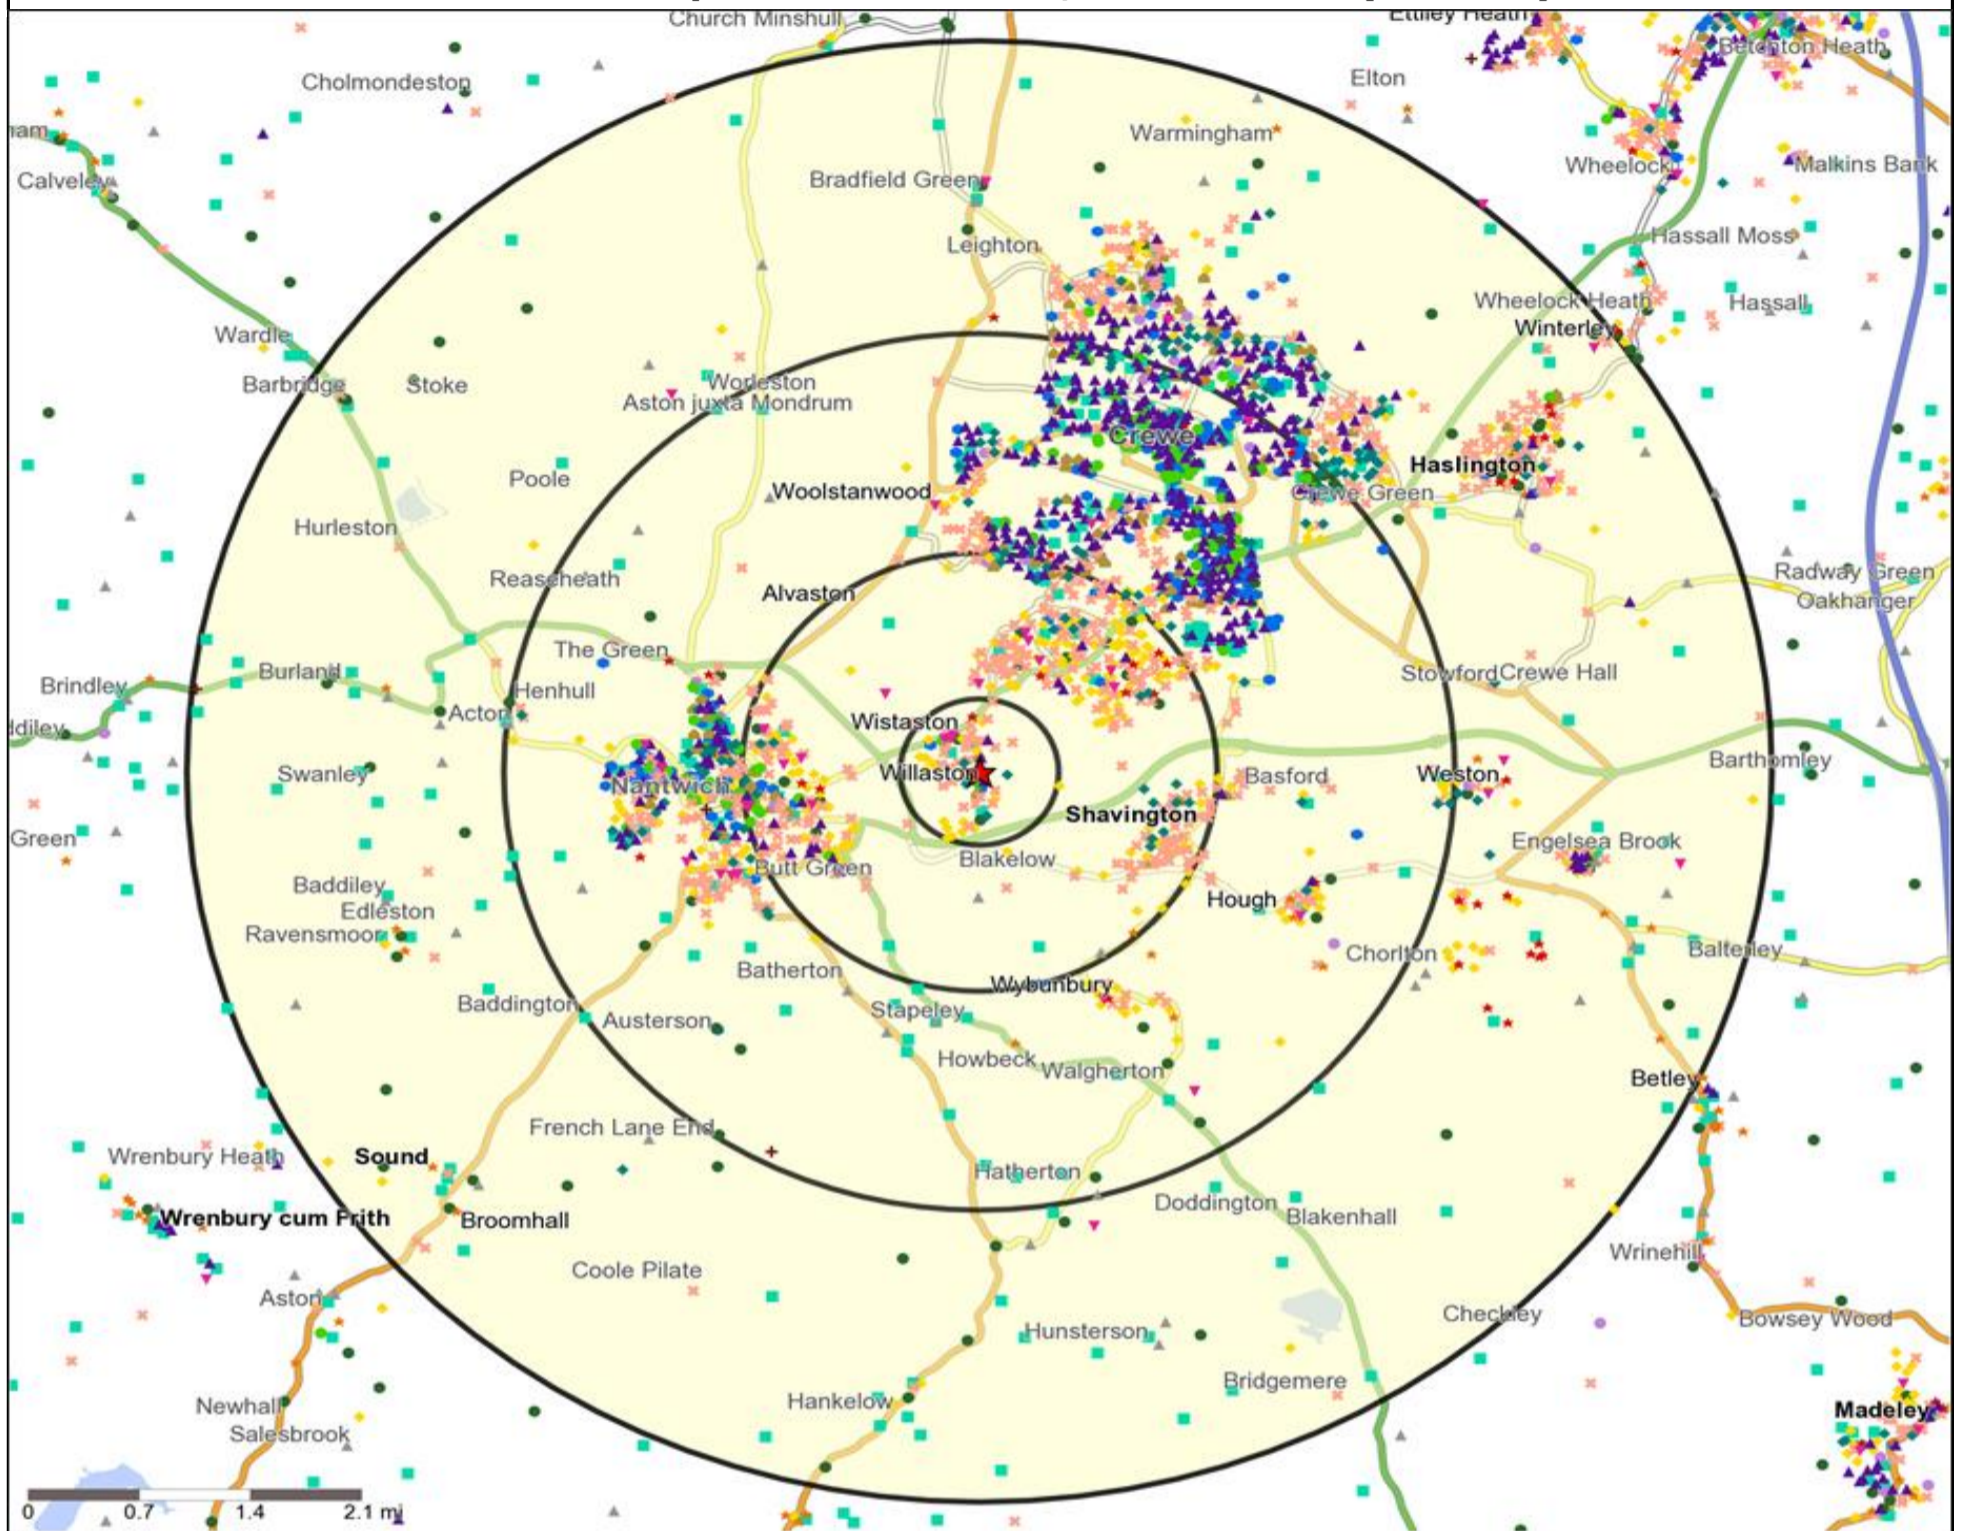

Occasions Map and Data: LAMB, WILLASTON (202926)

Copyright Experian Ltd, HERE 2015. Ordnance Survey © Crown copyright 2015

- ★ Location
- 01 Mine's a Pint
- ▲ 04 Weekend Millionaires
- 08 Student Social
- ★ 12 Midweek Meal Deal
- 0.5, 1.5, 3 & 5 Mile Distance
- 02 Early Doors
- 05 Out On The Town
- ▼ 09 Leisurely Lunch
- ★ 13 Date Night
- ~ Rivers, Canals and Lakes
- 03 Everyday is Friday
- ▲ 06 Business and Pleasure
- ✕ 10 Wining and Dining
- ★ 14 Birthday Treat
- 07 Sporting Pints
- ▲ 11 Household Outing
- + 15 Pre Show Meal

Occasions Data Table

	Count:					Index:				
	0 - 0.5 Miles	0 - 1.5 Miles	0 - 3.0 Miles	0 - 5.0 Miles	15 Min Drivetime	0 - 0.5	0 - 1.5	0 - 3.0	0 - 5.0	15 Min Drivetime
01 Mine's a Pint	106	857	4,629	6,464	7,071	64	67	99	97	99
02 Early Doors	147	1,116	4,057	5,859	6,308	107	104	103	106	106
03 Everyday is Friday	117	928	3,556	5,015	5,360	100	102	106	106	105
04 Weekend Millionaires	124	925	6,008	8,222	8,554	73	70	124	120	117
05 Out On The Town	145	1,094	5,573	7,473	7,791	89	86	120	114	110
06 Business and Pleasure	51	433	1,635	2,471	2,805	61	66	68	73	77
07 Sporting Pints	84	633	4,497	5,865	6,041	47	45	88	81	77
08 Student Social	91	655	1,536	2,425	2,776	119	111	71	79	84
09 Leisurely Lunch	179	1,433	4,364	6,111	6,667	112	115	95	95	96
10 Wining and Dining	279	2,116	4,948	7,161	7,781	153	149	95	97	98
11 Household Outing	147	1,126	4,204	6,187	6,510	102	100	102	106	104
12 Midweek Meal Deal	30	354	2,781	3,905	4,252	37	56	120	119	121
13 Date Night	232	1,813	3,604	5,251	5,824	180	181	98	101	104
14 Birthday Treat	176	1,347	3,482	5,030	5,473	136	134	94	96	98
15 Pre Show Meal	55	429	1,169	1,735	1,890	124	124	92	97	98
Number of Occasions	1,963	15,259	56,043	79,174	85,103	100	100	100	100	100