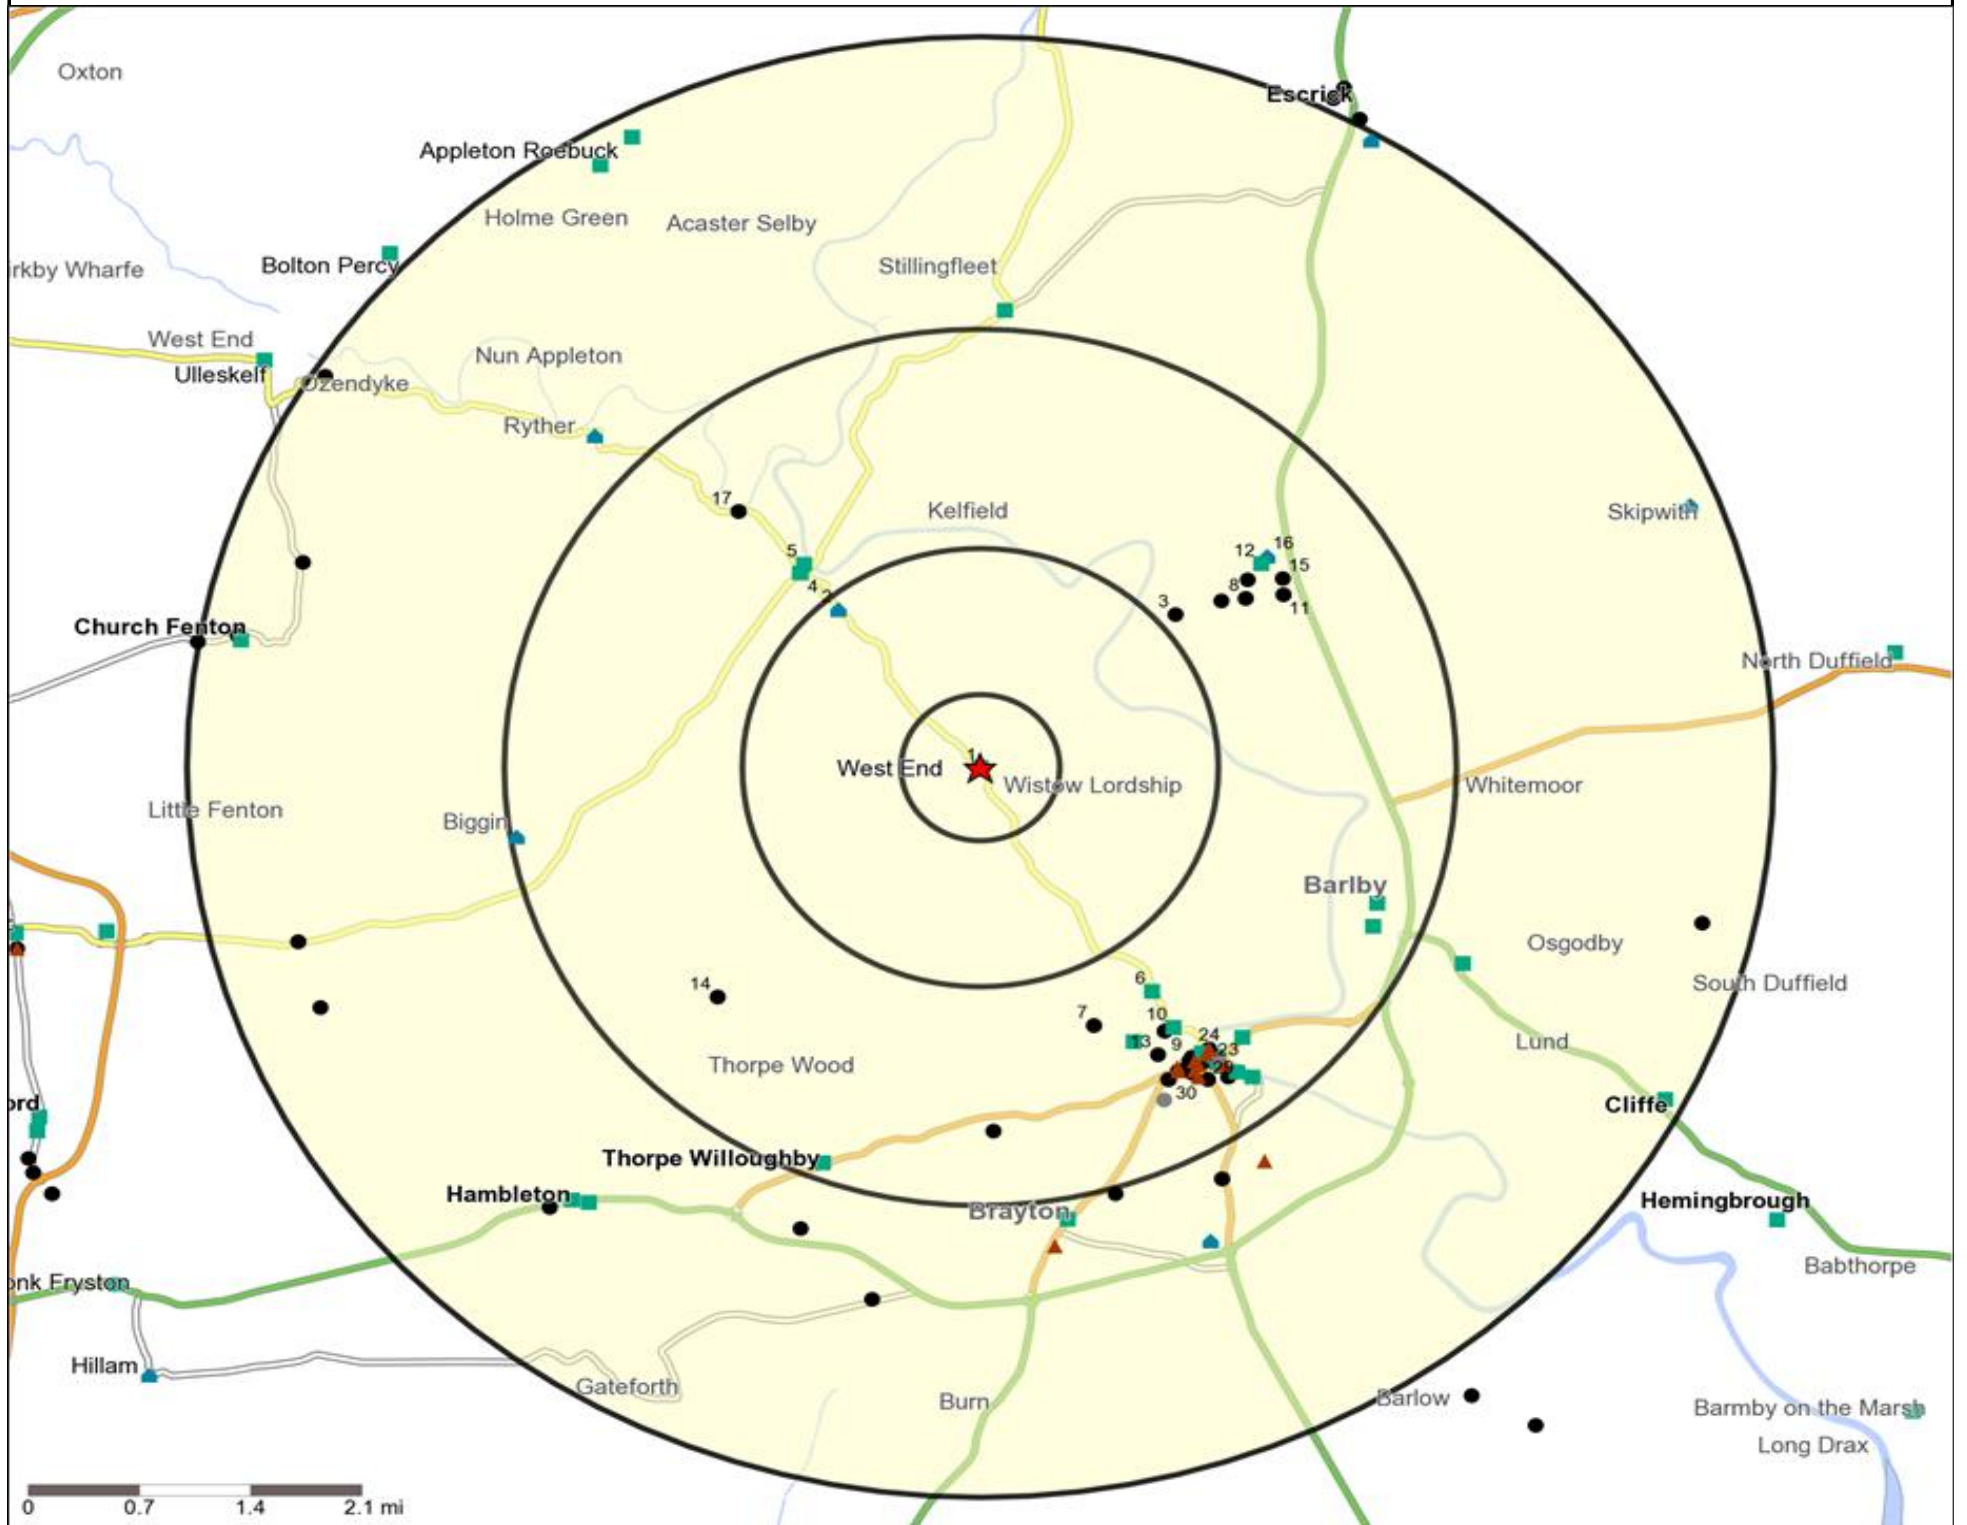

Competition Map and Data: BLACK SWAN, WISTOW (201295)

Numbers on competition points relate to the distance ranking in the competition table on page 7. Copyright Experian Ltd, HERE 2015. Ordnance Survey © Crown copyright 2015