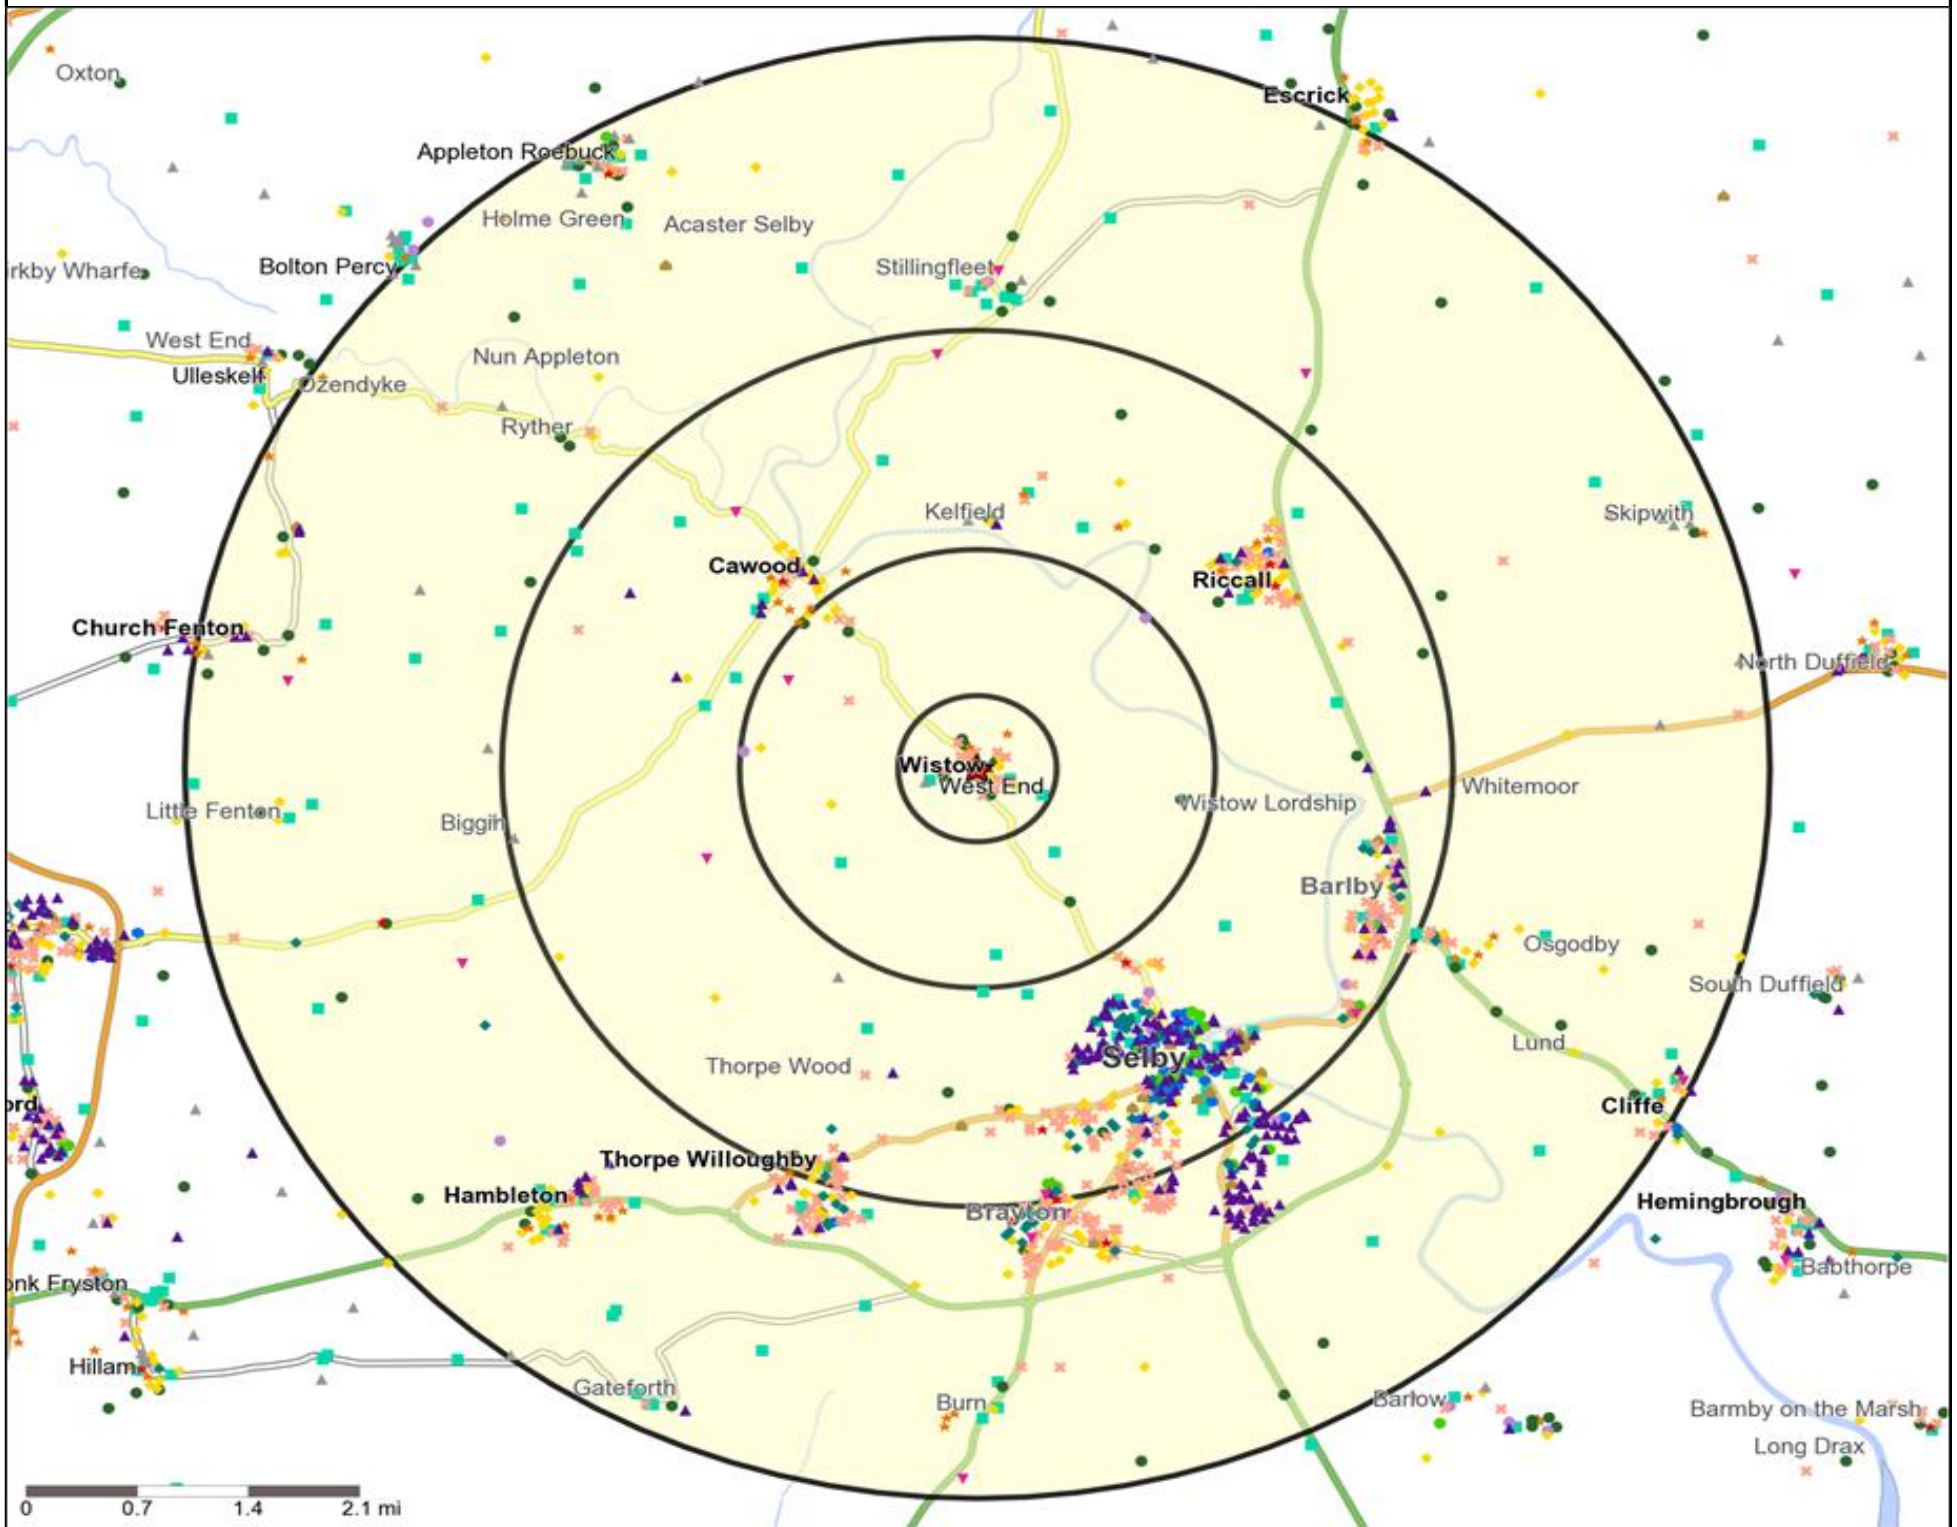

Occasions Map and Data: BLACK SWAN, WISTOW (201295)

Copyright Experian Ltd, HERE 2015. Ordnance Survey © Crown copyright 2015

- ★ Location
- Occasions Types
- ▲ 04 Weekend Millionaires
- 08 Student Social
- ★ 12 Midweek Meal Deal
- 0.5, 1.5, 3 & 5 Mile Distance
- 01 Mine's a Pint
- 05 Out On The Town
- ▼ 09 Leisurely Lunch
- ★ 13 Date Night
- ~ Rivers, Canals and Lakes
- 02 Early Doors
- ▲ 06 Business and Pleasure
- ✕ 10 Wining and Dining
- ★ 14 Birthday Treat
- 03 Everyday is Friday
- 07 Sporting Pints
- ▲ 11 Household Outing
- + 15 Pre Show Meal

Occasions Data Table

	Count:					Index:				
	0 - 0.5 Miles	0 - 1.5 Miles	0 - 3.0 Miles	0 - 5.0 Miles	15 Min Drivetime	0 - 0.5	0 - 1.5	0 - 3.0	0 - 5.0	15 Min Drivetime
01 Mine's a Pint	48	71	1,505	2,423	2,675	79	86	100	97	92
02 Early Doors	43	62	1,449	2,334	2,738	85	89	116	112	112
03 Everyday is Friday	49	65	1,163	1,867	2,204	114	110	109	105	106
04 Weekend Millionaires	47	58	1,794	2,843	3,399	76	68	116	111	113
05 Out On The Town	44	55	1,567	2,407	2,816	73	67	105	98	97
06 Business and Pleasure	33	44	516	958	1,054	107	104	67	75	71
07 Sporting Pints	26	30	1,218	1,760	2,046	39	33	74	65	64
08 Student Social	59	71	561	1,127	1,311	211	185	81	98	97
09 Leisurely Lunch	64	92	1,406	2,404	2,797	109	114	96	99	98
10 Wining and Dining	81	111	1,661	2,963	3,588	121	121	100	107	111
11 Household Outing	21	30	1,229	1,961	2,368	40	41	93	90	93
12 Midweek Meal Deal	57	85	1,031	1,580	1,778	191	208	139	129	124
13 Date Night	79	117	1,268	2,399	2,869	166	180	108	123	125
14 Birthday Treat	56	79	1,174	2,058	2,448	118	121	100	105	107
15 Pre Show Meal	15	20	348	612	715	92	89	86	91	91
Number of Occasions	722	990	17,890	29,696	34,806	100	100	100	100	100