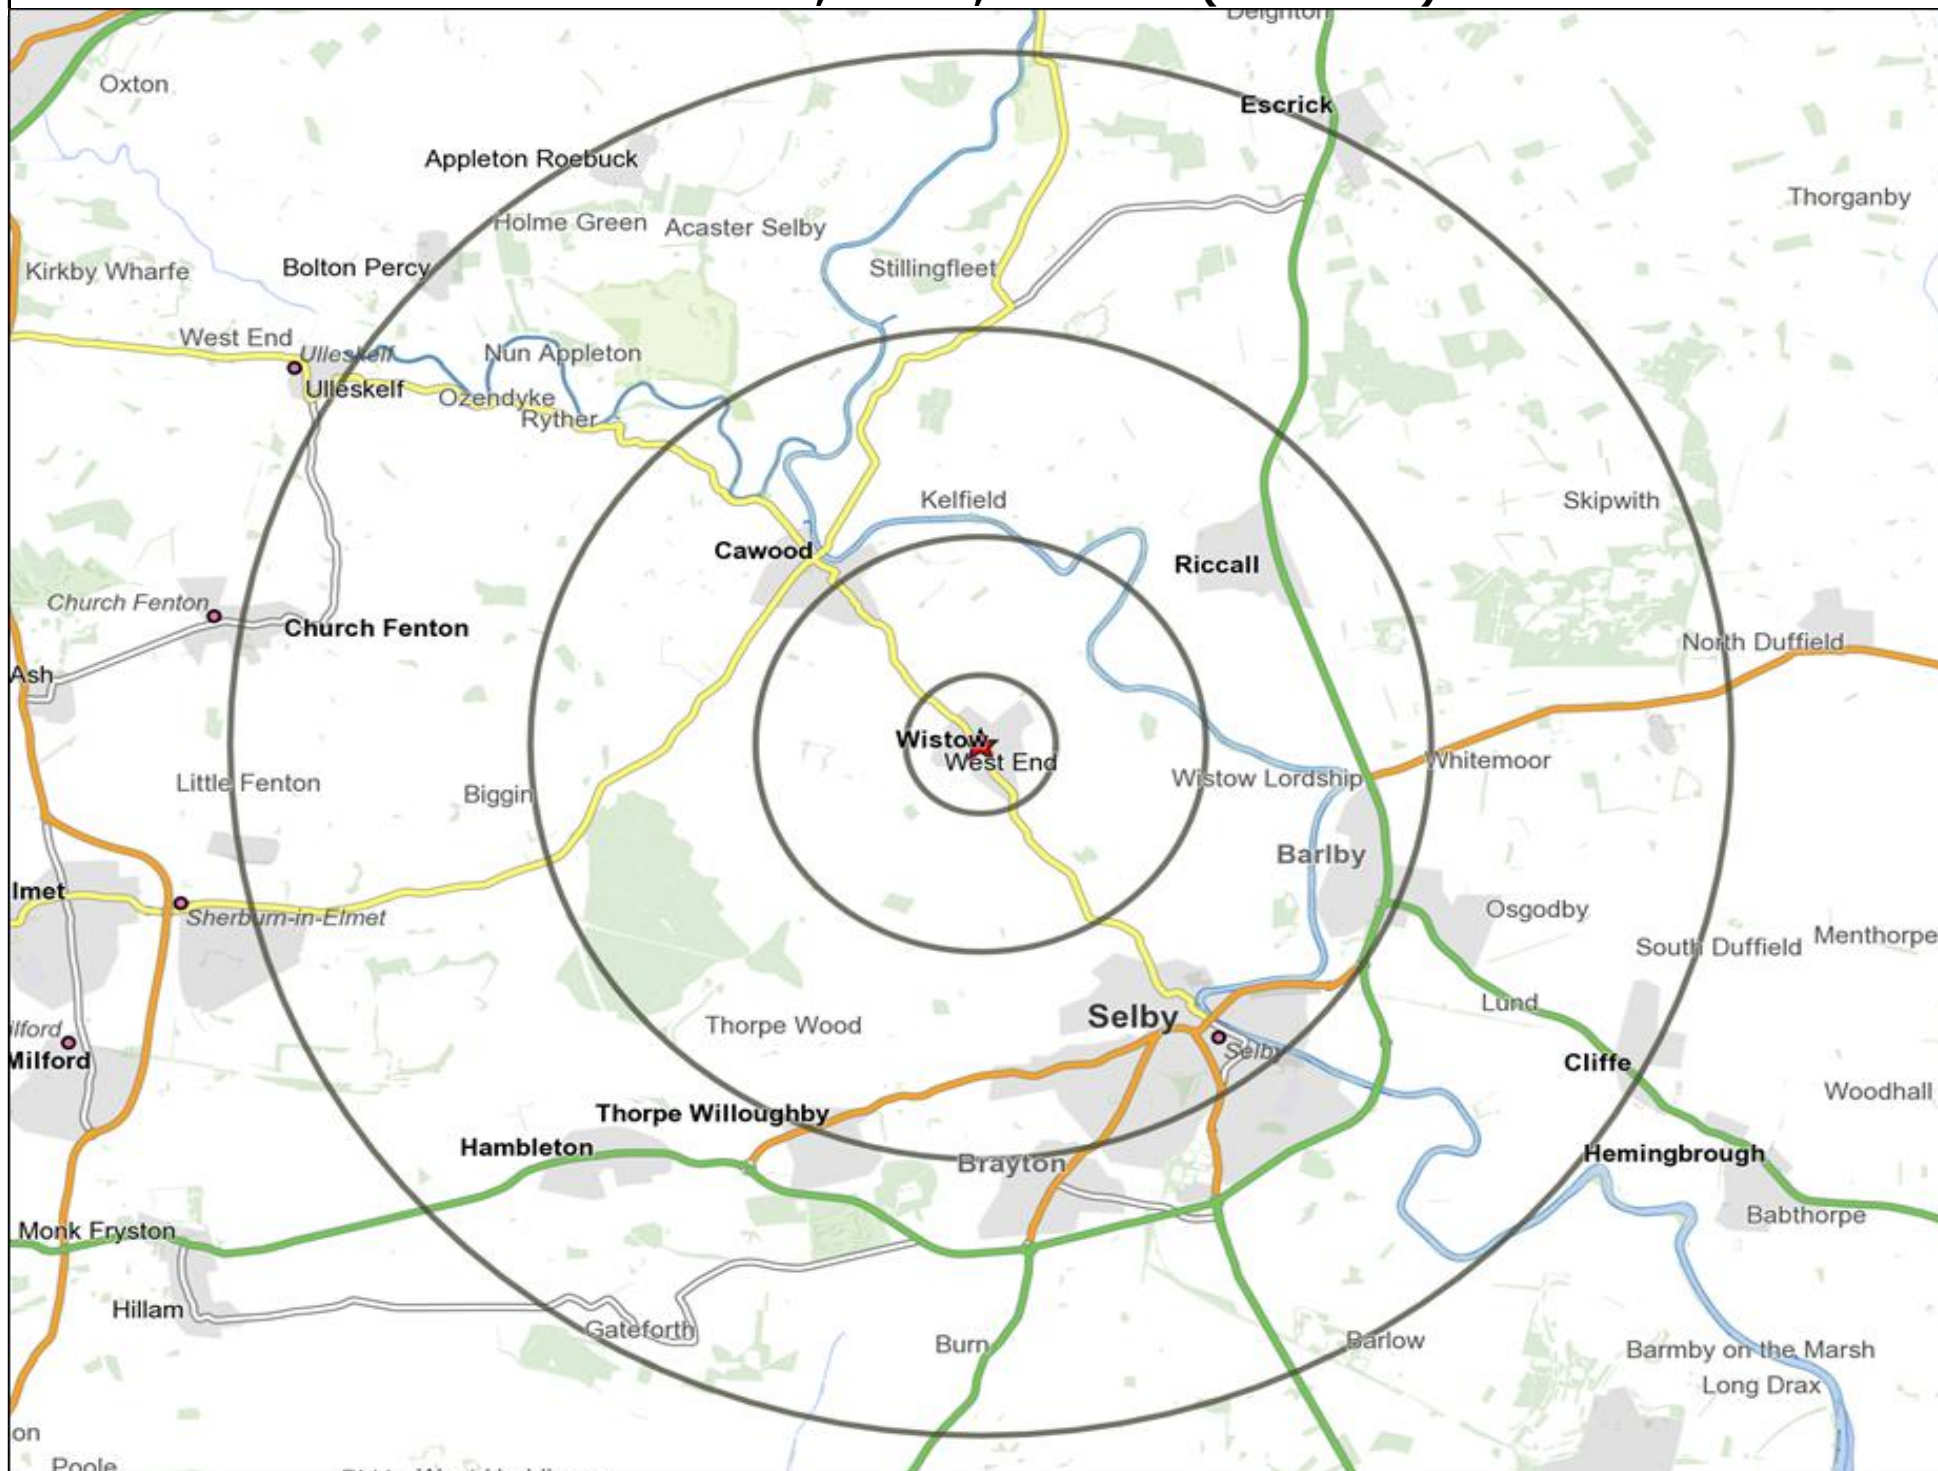

**Customer Profile Report for BLACK SWAN, WISTOW (Punch Outlet Number: 201295)
CHURCH HILL, SELBY, YO8 3UU (YO 8 3UU)**

Copyright Experian Ltd, HERE 2015. Ordnance Survey © Crown copyright 2015

★ Location   ○ 0.5, 1.5, 3 & 5 Mile Distance

Age Data Table

	Count:					Index:				
	0 - 0.5 Miles	0 - 1.5 Miles	0 - 3.0 Miles	0 - 5.0 Miles	15 Min Drivetime	0 - 0.5 Miles	0 - 1.5 Miles	0 - 3.0 Miles	0 - 5.0 Miles	15 Min Drivetime
0-15	222	276	4,403	7,696	9,085	106	98	94	97	98
16-17	32	37	573	978	1,199	124	106	99	99	105
18-24	62	78	1,913	3,089	3,658	61	57	85	81	82
25-34	123	148	3,521	5,510	6,517	81	72	103	95	97
35-44	150	204	2,870	4,970	5,847	106	107	91	93	94
45-54	192	260	3,635	6,397	7,357	121	122	103	107	105
55-64	176	262	3,008	5,313	5,995	140	154	107	111	108
65+	158	238	5,010	8,358	9,561	79	88	112	110	108
Population estimate 2015	1,115	1,503	24,933	42,311	49,219	100	100	100	100	100

Ethnicity - Census 2011

	Count:					%:				
	0 - 0.5 Miles	0 - 1.5 Miles	0 - 3.0 Miles	0 - 5.0 Miles	15 Min Drivetime	0 - 0.5 Miles	0 - 1.5 Miles	0 - 3.0 Miles	0 - 5.0 Miles	15 Min Drivetime
White	1,067	1,450	23,532	39,715	46,096	99%	99%	98%	98%	98%
Mixed / Multiple Ethnic Groups	7	8	183	300	346	1%	1%	1%	1%	1%
Asian / Asian British	4	5	194	265	321	0%	0%	1%	1%	1%
Black / African / Caribbean / Black British	0	0	30	45	67	0%	0%	0%	0%	0%
Other Ethnic Group	1	1	54	95	113	0%	0%	0%	0%	0%
All People (Ethnic Group)	1,079	1,464	23,993	40,420	46,943	100	100	100	100	100