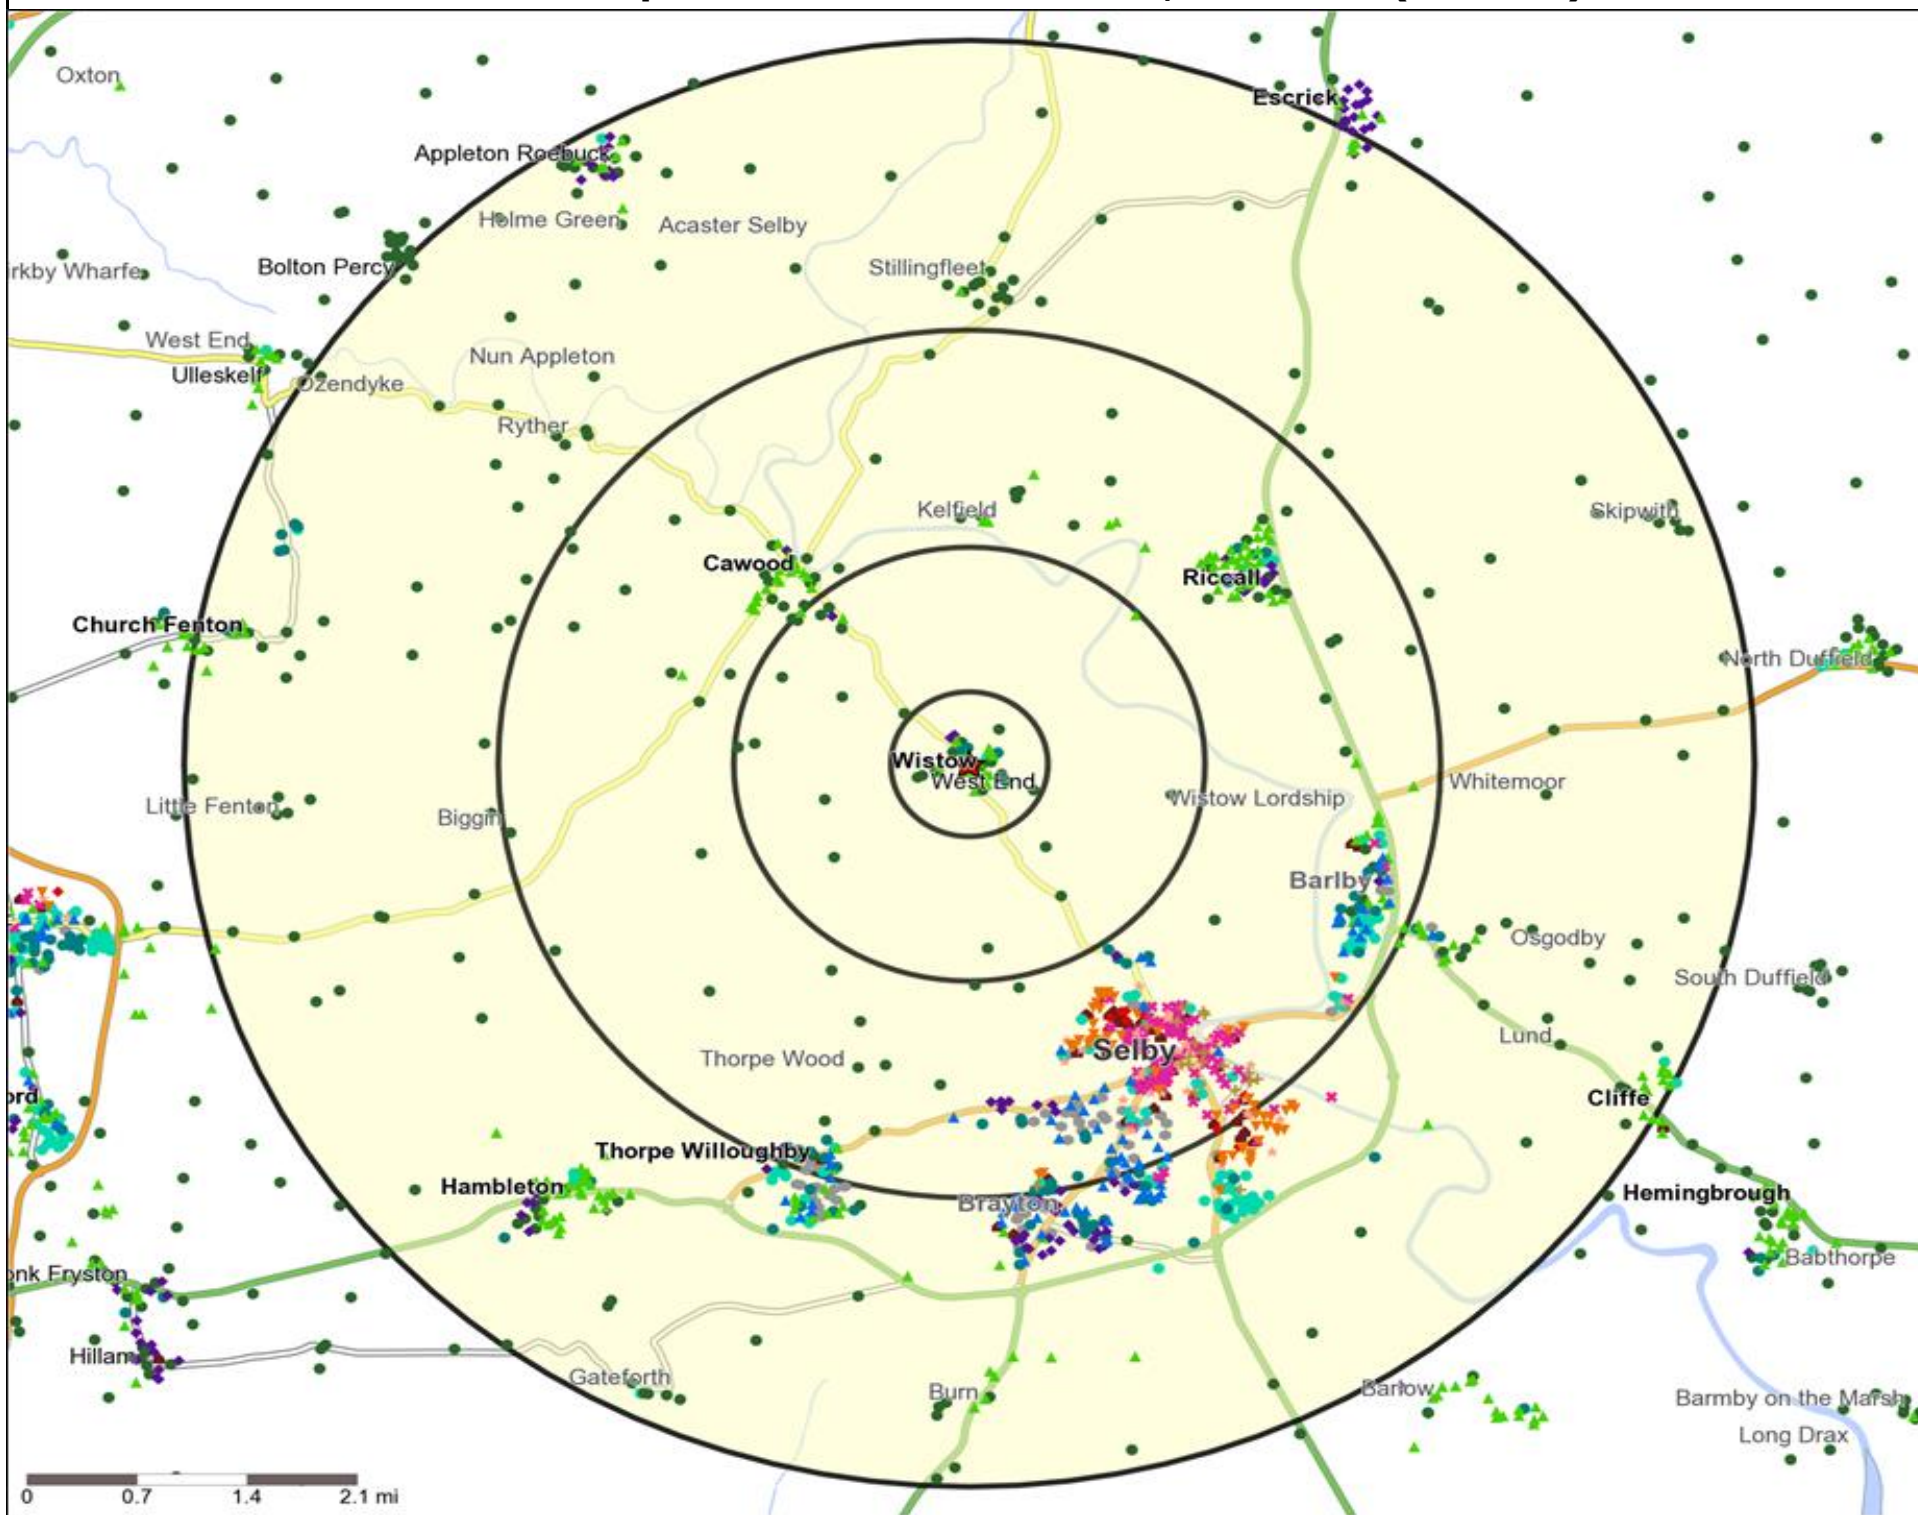

Age Data Table

	Count:					Index:				
	0 - 0.5 Miles	0 - 1.5 Miles	0 - 3.0 Miles	0 - 5.0 Miles	15 Min Drivetime	0 - 0.5 Miles	0 - 1.5 Miles	0 - 3.0 Miles	0 - 5.0 Miles	15 Min Drivetime
0-15	222	276	4,403	7,696	9,085	106	98	94	97	98
16-17	32	37	573	978	1,199	124	106	99	99	105
18-24	62	78	1,913	3,089	3,658	61	57	85	81	82
25-34	123	148	3,521	5,510	6,517	81	72	103	95	97
35-44	150	204	2,870	4,970	5,847	106	107	91	93	94
45-54	192	260	3,635	6,397	7,357	121	122	103	107	105
55-64	176	262	3,008	5,313	5,995	140	154	107	111	108
65+	158	238	5,010	8,358	9,561	79	88	112	110	108
Population estimate 2015	1,115	1,503	24,933	42,311	49,219	100	100	100	100	100

Mosaic UK Map and Data: BLACK SWAN, WISTOW (201295)

Copyright Experian Ltd, HERE 2015. Ordnance Survey © Crown copyright 2015

- ★ Location
- 0.5, 1.5, 3 & 5 Mile Distance
- ~ Rivers, Canals and Lakes
- ▲ D Rural Reality
- E Senior Security
- ▲ F Suburban Stability
- G Domestic Success
- ▲ H Aspiring Homemakers
- ▲ I Family Basics
- ▲ J Transient Renters
- ▲ K Municipal Challenge
- ▲ L Vintage Value
- ▲ M Modest Traditions
- ▲ N Urban Cohesion
- ▲ O Rental Hubs

-  Location
-  Branded Food
-  Dry Led
-  Café / Wine Bar
-  Other
-  0.5, 1.5, 3 & 5 Mile Distance
-  Circuit Bar
-  Rural Character
-  Rivers, Canals and Lakes
-  Community Local

Competition Type Summary Table

Reporting Category	0 - 0.5 Miles
Café / Wine Bar	0
Circuit Bar	0
Community Local	1
Dry Led	0
Branded Food Pub	0
Rural	0
Other	0
Total	1

Local Competition: BLACK SWAN, WISTOW (201295)

List of Pubs (sorted by distance from Punch outlet) - Top 30 by Distance