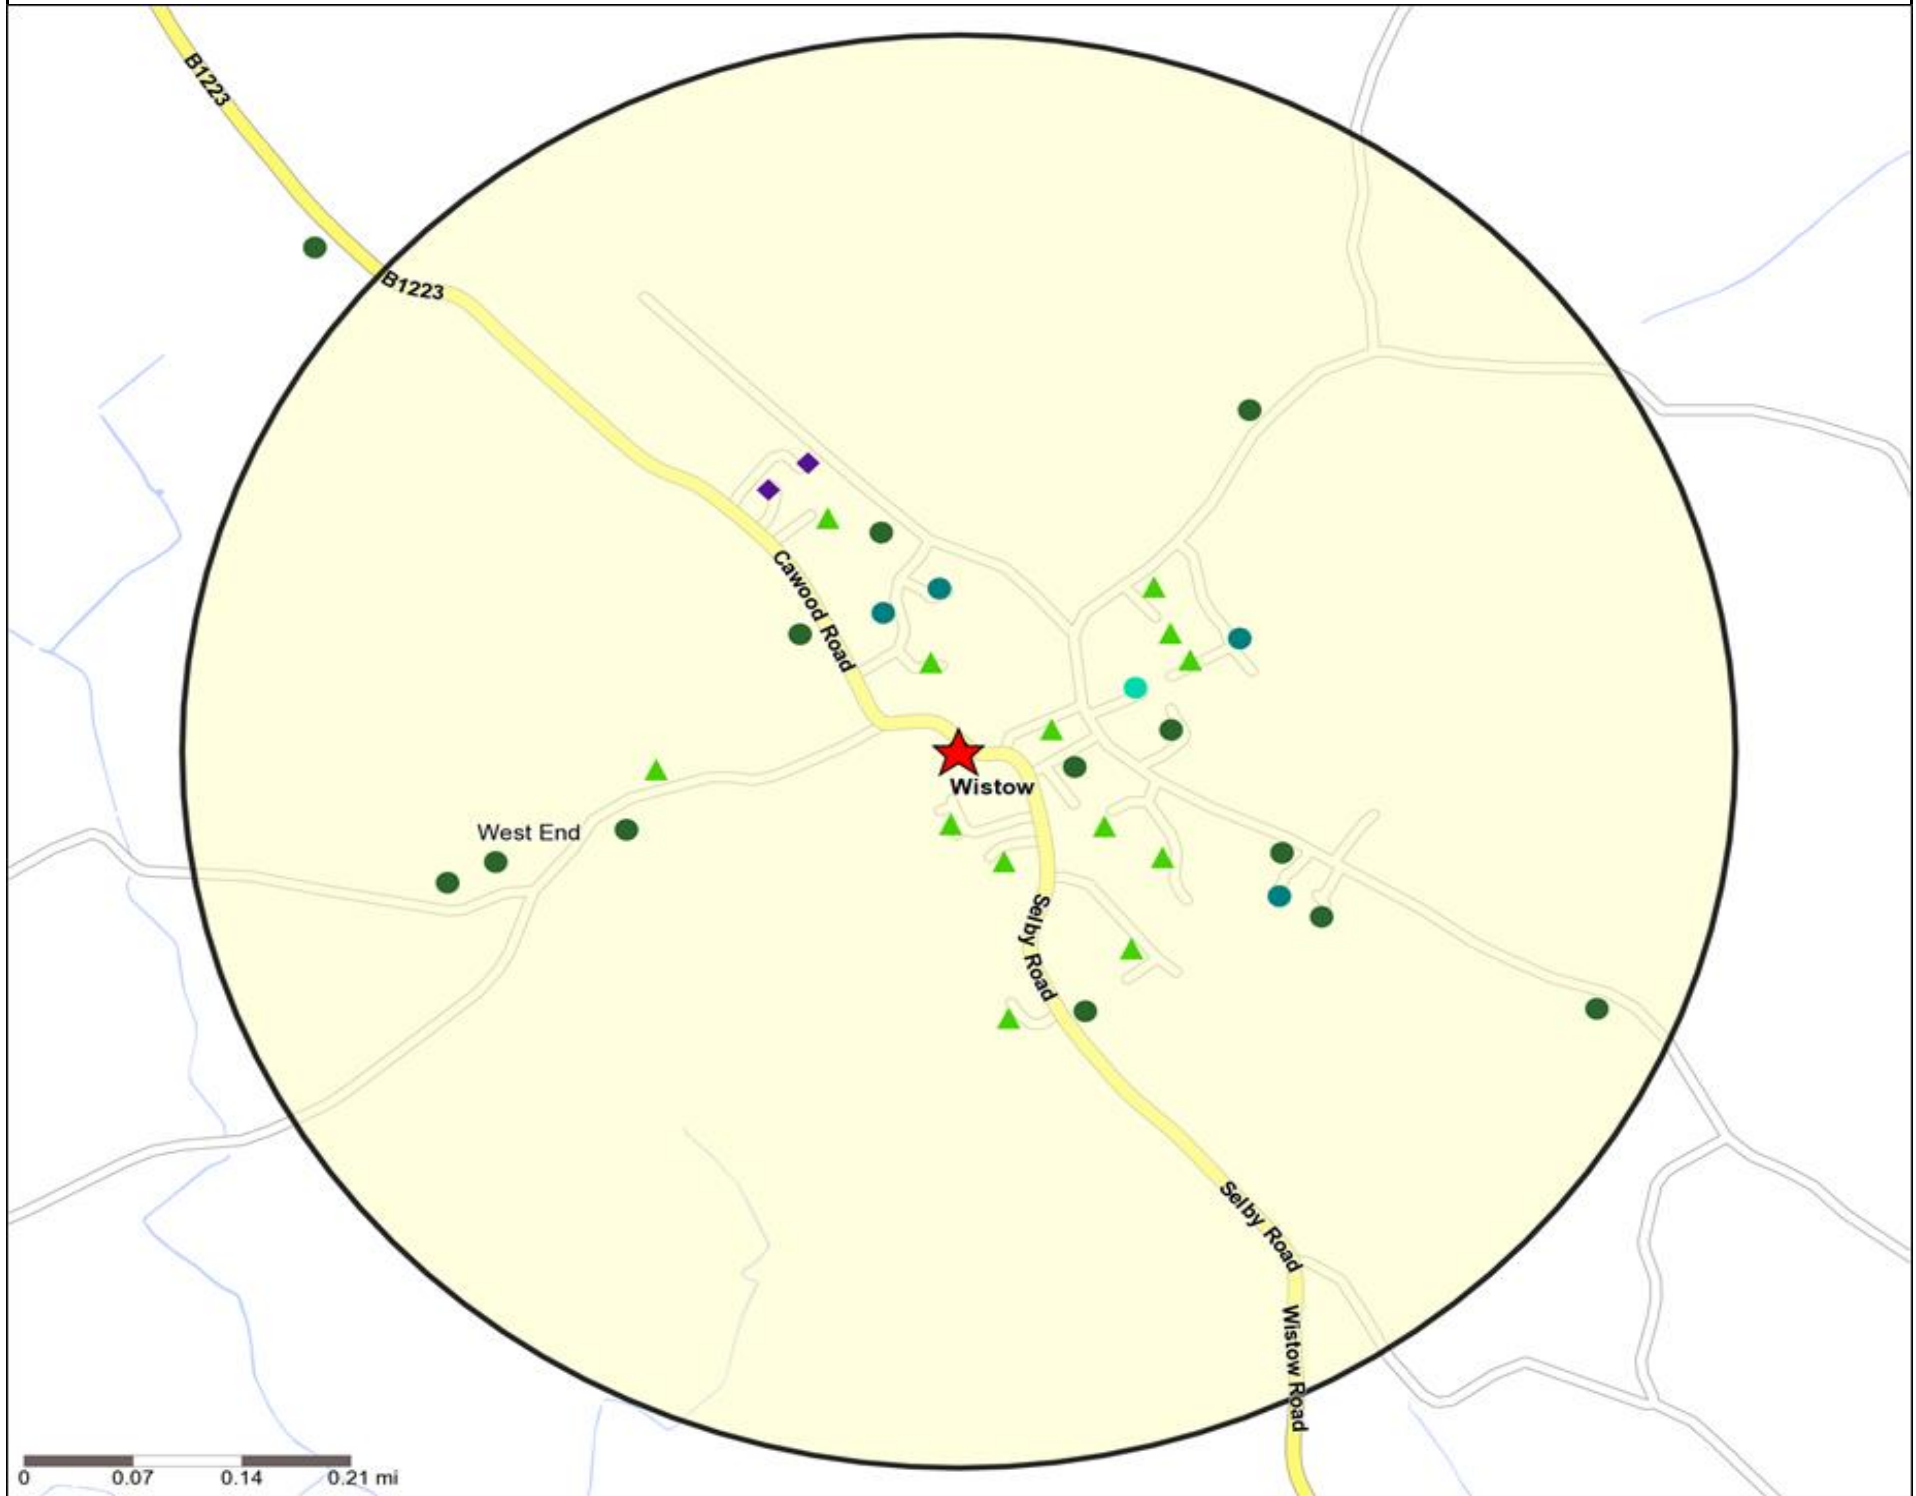

Mosaic UK Map and Data: BLACK SWAN, WISTOW (201295)

Copyright Experian Ltd, HERE 2015. Ordnance Survey © Crown copyright 2015

- Location
- 0.5, 1.5, 3 & 5 Mile Distance
- Rivers, Canals and Lakes
- **Mosaic UK Groups**
- A City Prosperity
- C Country Living
- D Rural Reality
- E Senior Security
- F Suburban Stability
- G Domestic Success
- H Aspiring Homemakers
- I Family Basics
- J Transient Renters
- K Municipal Challenge
- L Vintage Value
- M Modest Traditions
- N Urban Cohesion
- O Rental Hubs

Mosaic UK Data Table (Residential)

	Count:	Index:
	0 - 0.5 Miles	0 - 0.5 Miles
A City Prosperity (18+)	0	0
B Prestige Positions (18+)	13	21
C Country Living (18+)	428	716
D Rural Reality (18+)	268	449
E Senior Security (18+)	0	0
F Suburban Stability (18+)	0	0
G Domestic Success (18+)	55	76
H Aspiring Homemakers (18+)	10	13
I Family Basics (18+)	0	0
J Transient Renters (18+)	0	0
K Municipal Challenge (18+)	0	0
L Vintage Value (18+)	0	0
M Modest Traditions (18+)	0	0
N Urban Cohesion (18+)	0	0
O Rental Hubs (18+)	87	131
Adults 18+ estimate 2015	861	100