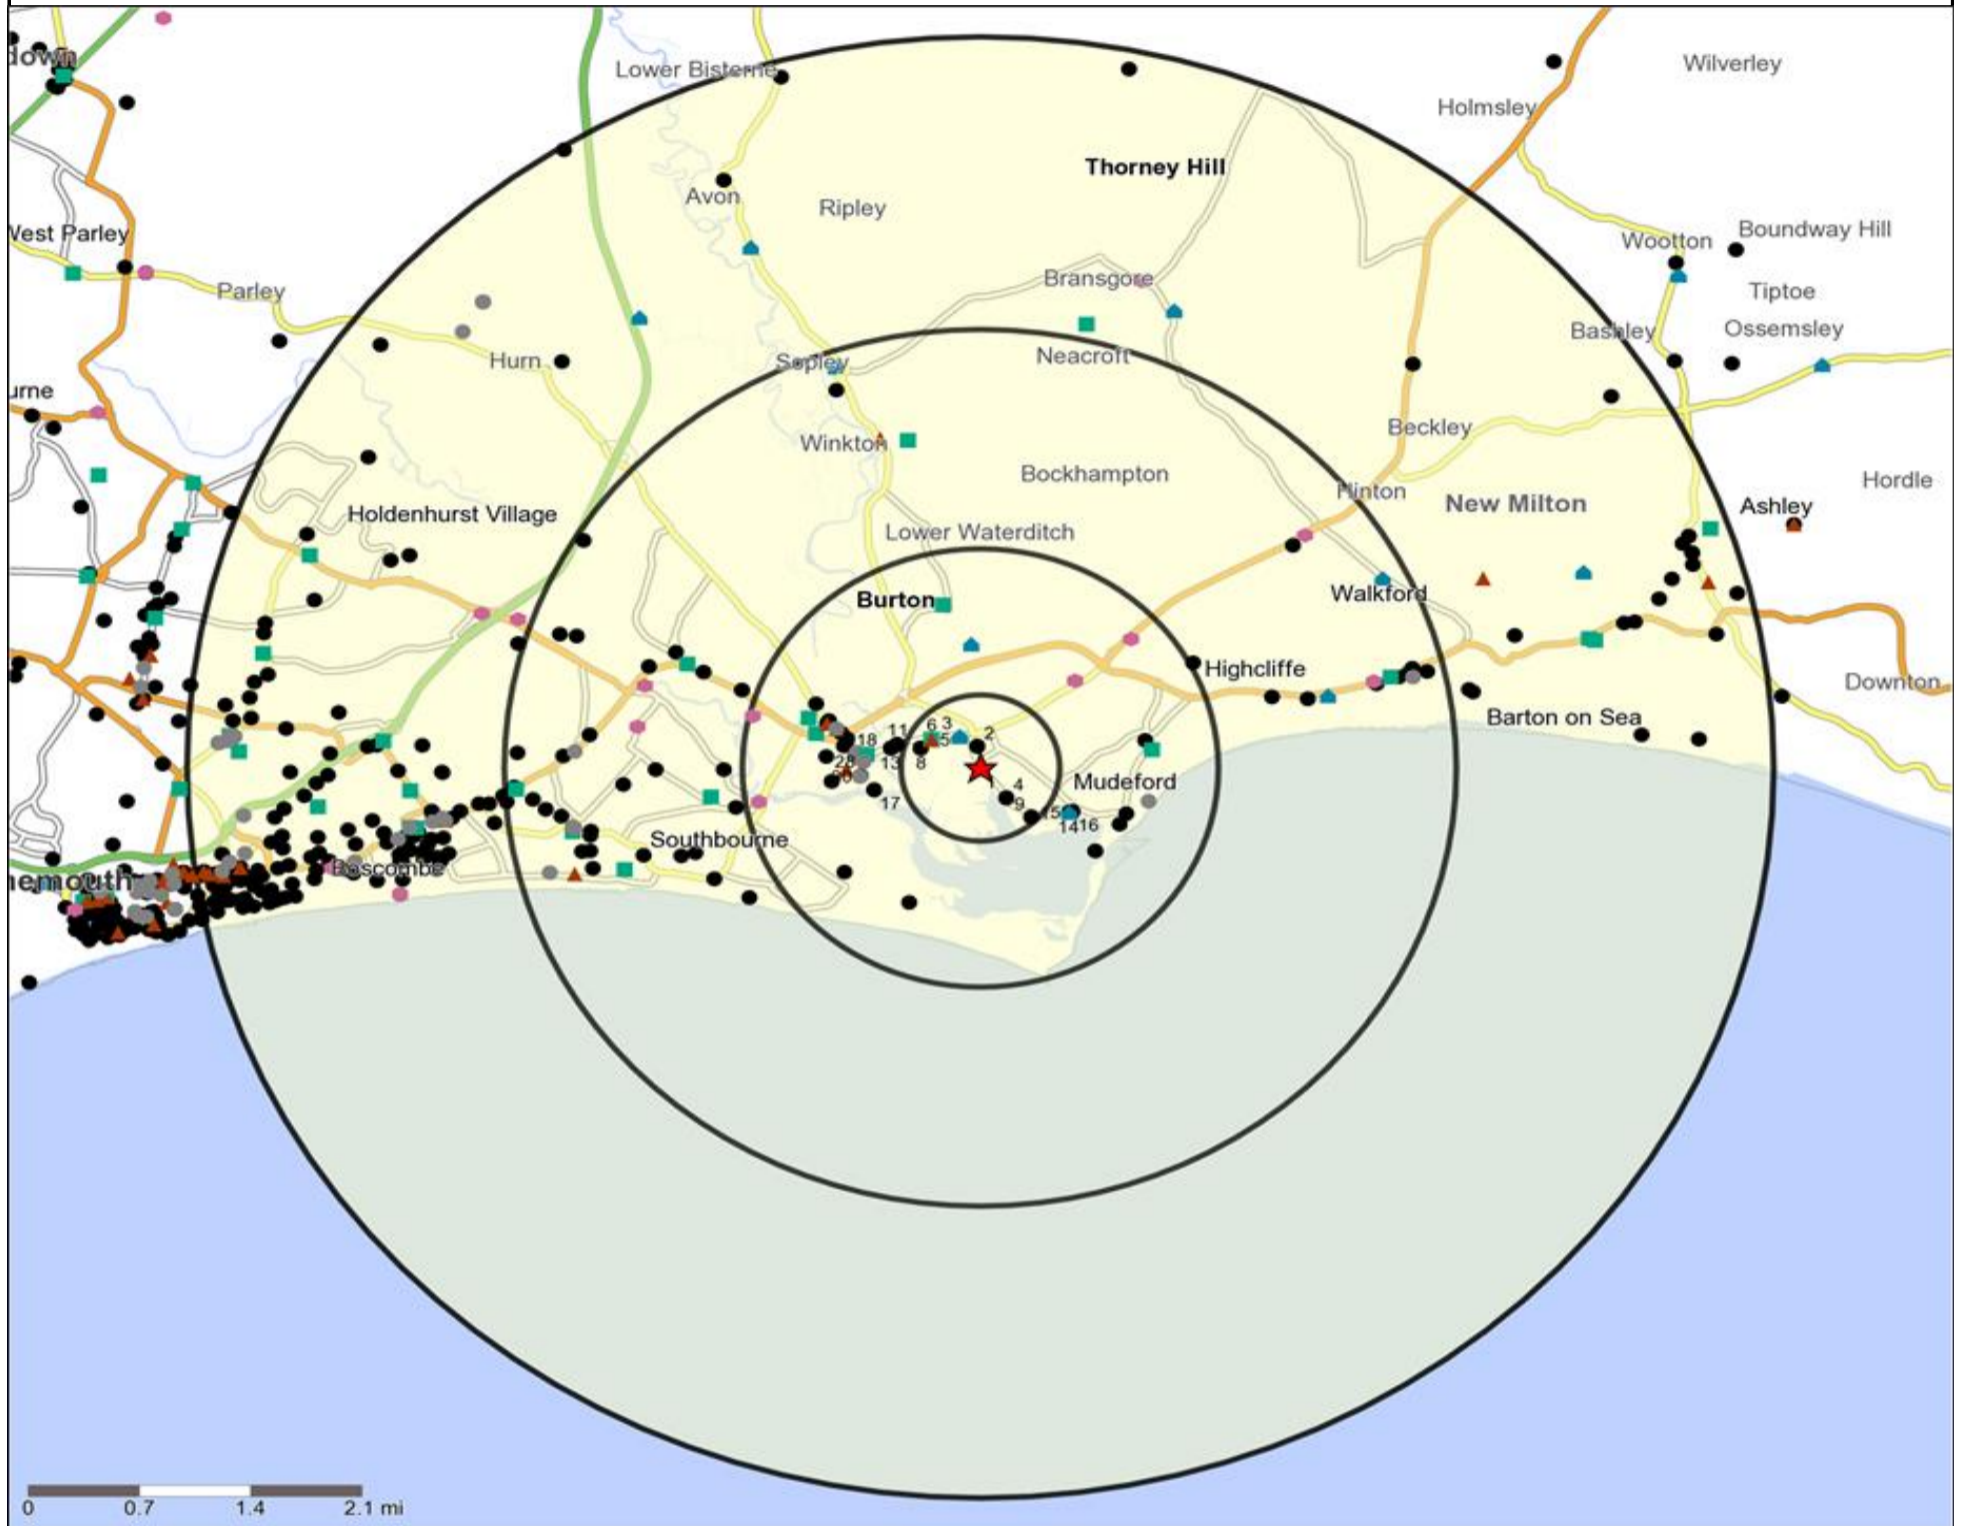

Mosaic UK Map and Data: SHIP IN DISTRESS, CHRISTCHURCH (203310)

Copyright Experian Ltd, HERE 2015. Ordnance Survey © Crown copyright 2015

- Location
- 0.5, 1.5, 3 & 5 Mile Distance
- Rivers, Canals and Lakes
- A City Prosperity
- C Country Living
- E Senior Security
- F Suburban Stability
- G Domestic Success
- D Rural Reality
- F Suburban Stability
- G Domestic Success
- H Aspiring Homemakers
- I Family Basics
- J Transient Renters
- K Municipal Challenge
- L Vintage Value
- M Modest Traditions
- N Urban Cohesion
- O Rental Hubs

Occasions Map and Data: SHIP IN DISTRESS, CHRISTCHURCH (203310)

Copyright Experian Ltd, HERE 2015. Ordnance Survey © Crown copyright 2015

- ★ Location
- 0.5, 1.5, 3 & 5 Mile Distance
- ~ Rivers, Canals and Lakes
- Occasions Types
- 01 Mine's a Pint
- ◆ 02 Early Doors
- 03 Everyday is Friday
- ▲ 04 Weekend Millionaires
- 05 Out On The Town
- ▲ 06 Business and Pleasure
- 07 Sporting Pints
- 08 Student Social
- ▲ 09 Leisurly Lunch
- ▲ 10 Wining and Dining
- ▲ 11 Household Outing
- ★ 12 Midweek Meal Deal
- ◆ 13 Date Night
- ★ 14 Birthday Treat
- + 15 Pre Show Meal

Competition Map and Data: SHIP IN DISTRESS, CHRISTCHURCH (203310)

Numbers on competition points relate to the distance ranking in the competition table on page 7. Copyright Experian Ltd, HERE 2015. Ordnance Survey © Crown copyright 2015

Reporting Category	0 - 0.5 Miles
Café / Wine Bar	0
Circuit Bar	1
Community Local	1
Dry Led	2
Branded Food Pub	0
Rural	0
Other	5
Total	9

Local Competition: SHIP IN DISTRESS, CHRISTCHURCH (203310)

List of Pubs (sorted by distance from Punch outlet) - Top 30 by Distance