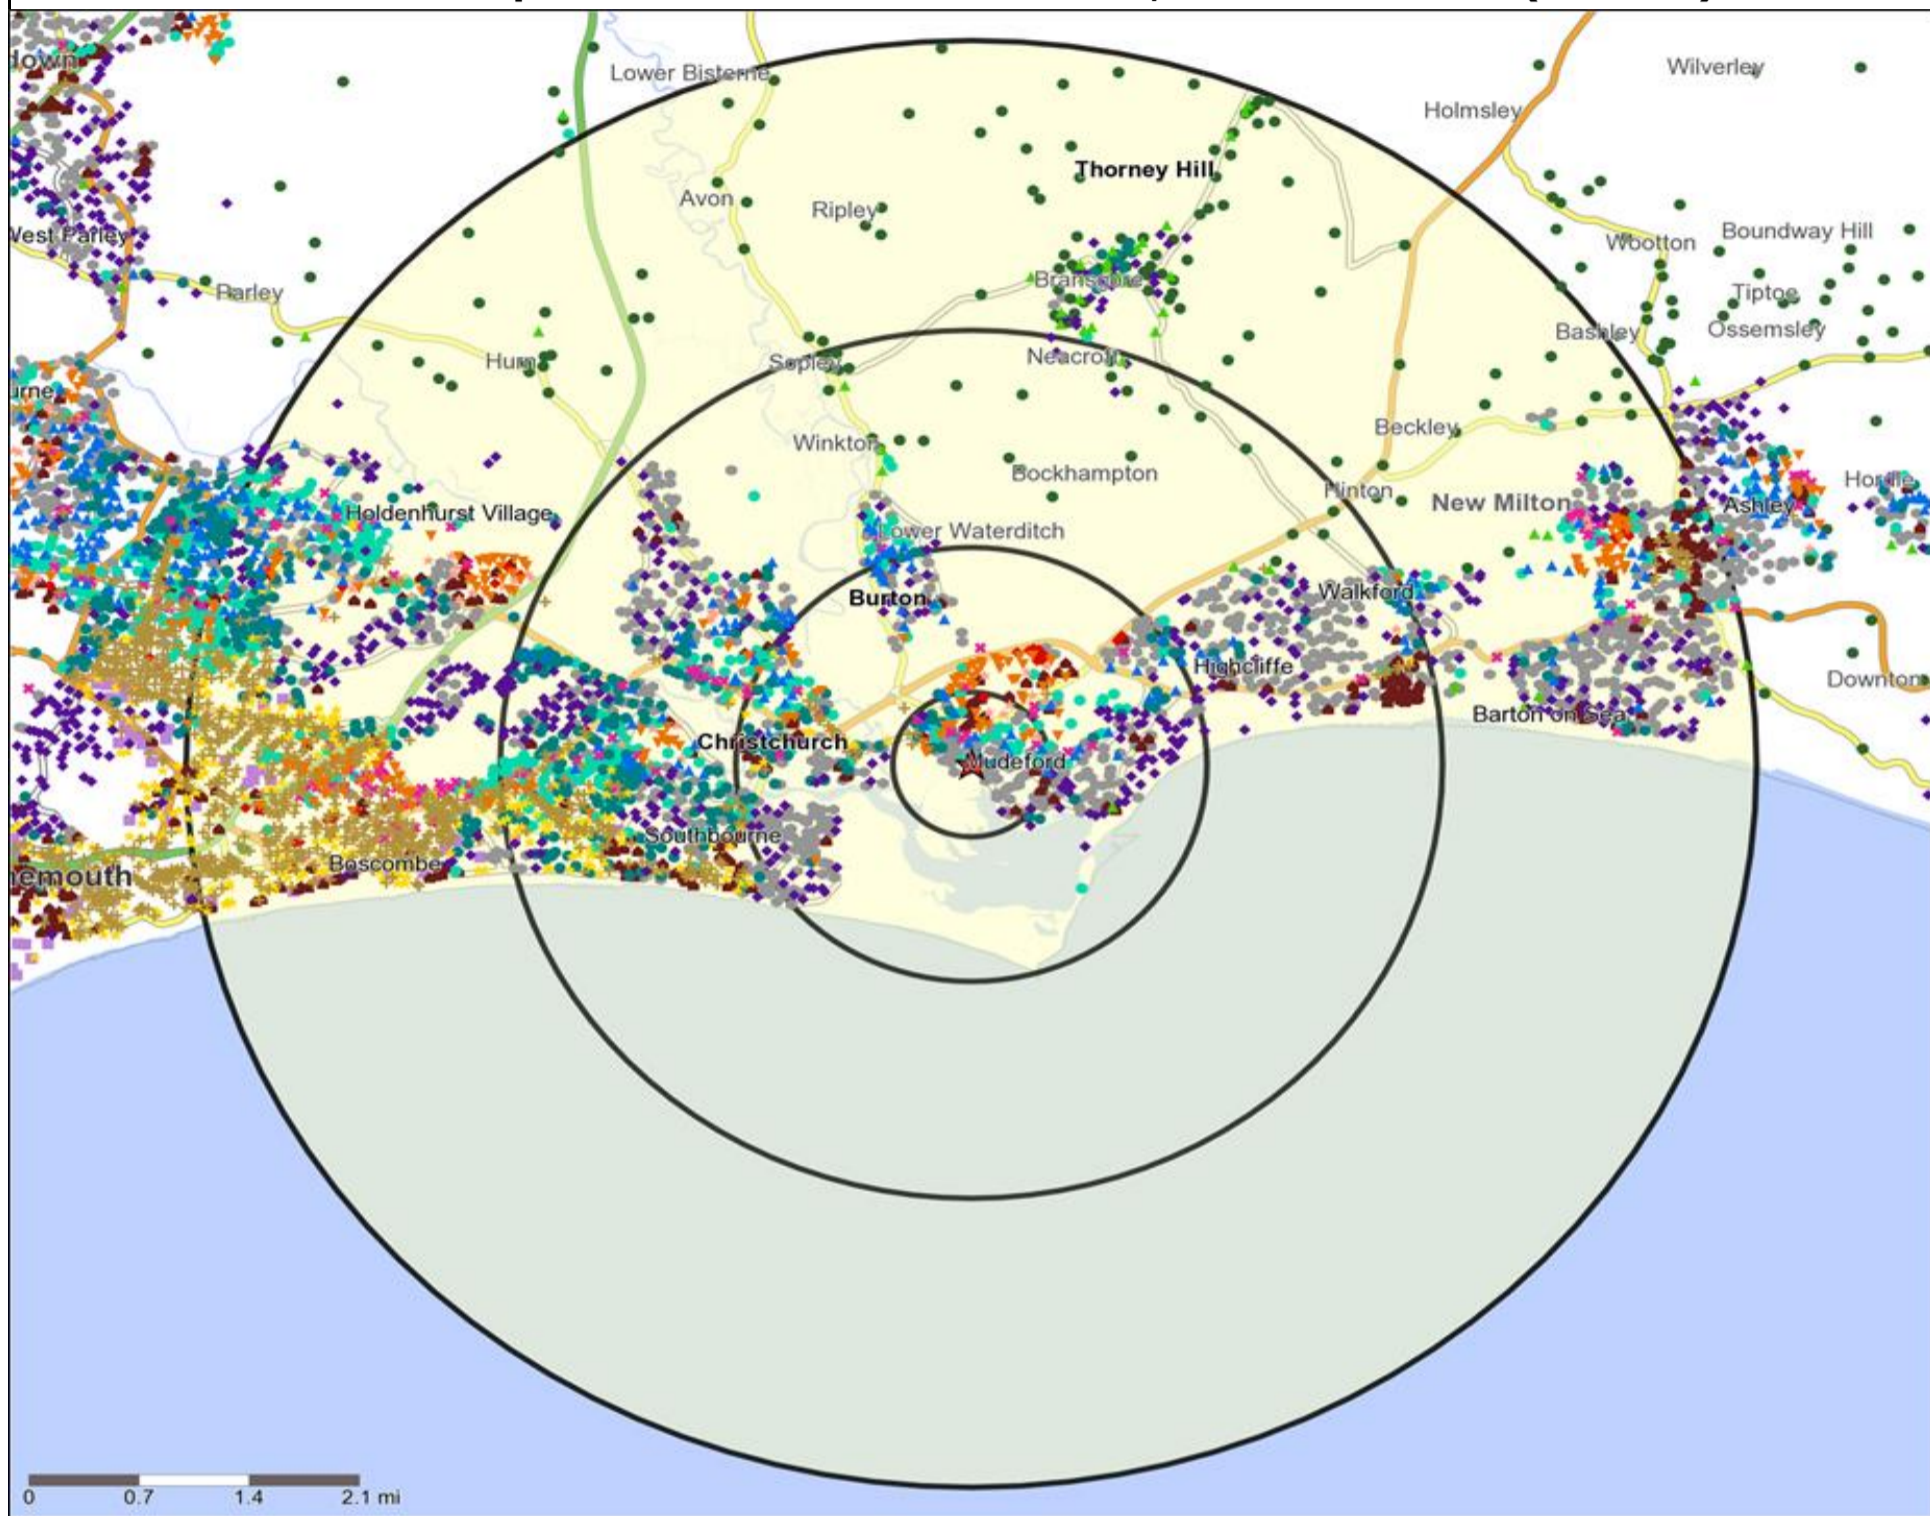

Mosaic UK Map and Data: SHIP IN DISTRESS, CHRISTCHURCH (203310)

Copyright Experian Ltd, HERE 2015. Ordnance Survey © Crown copyright 2015