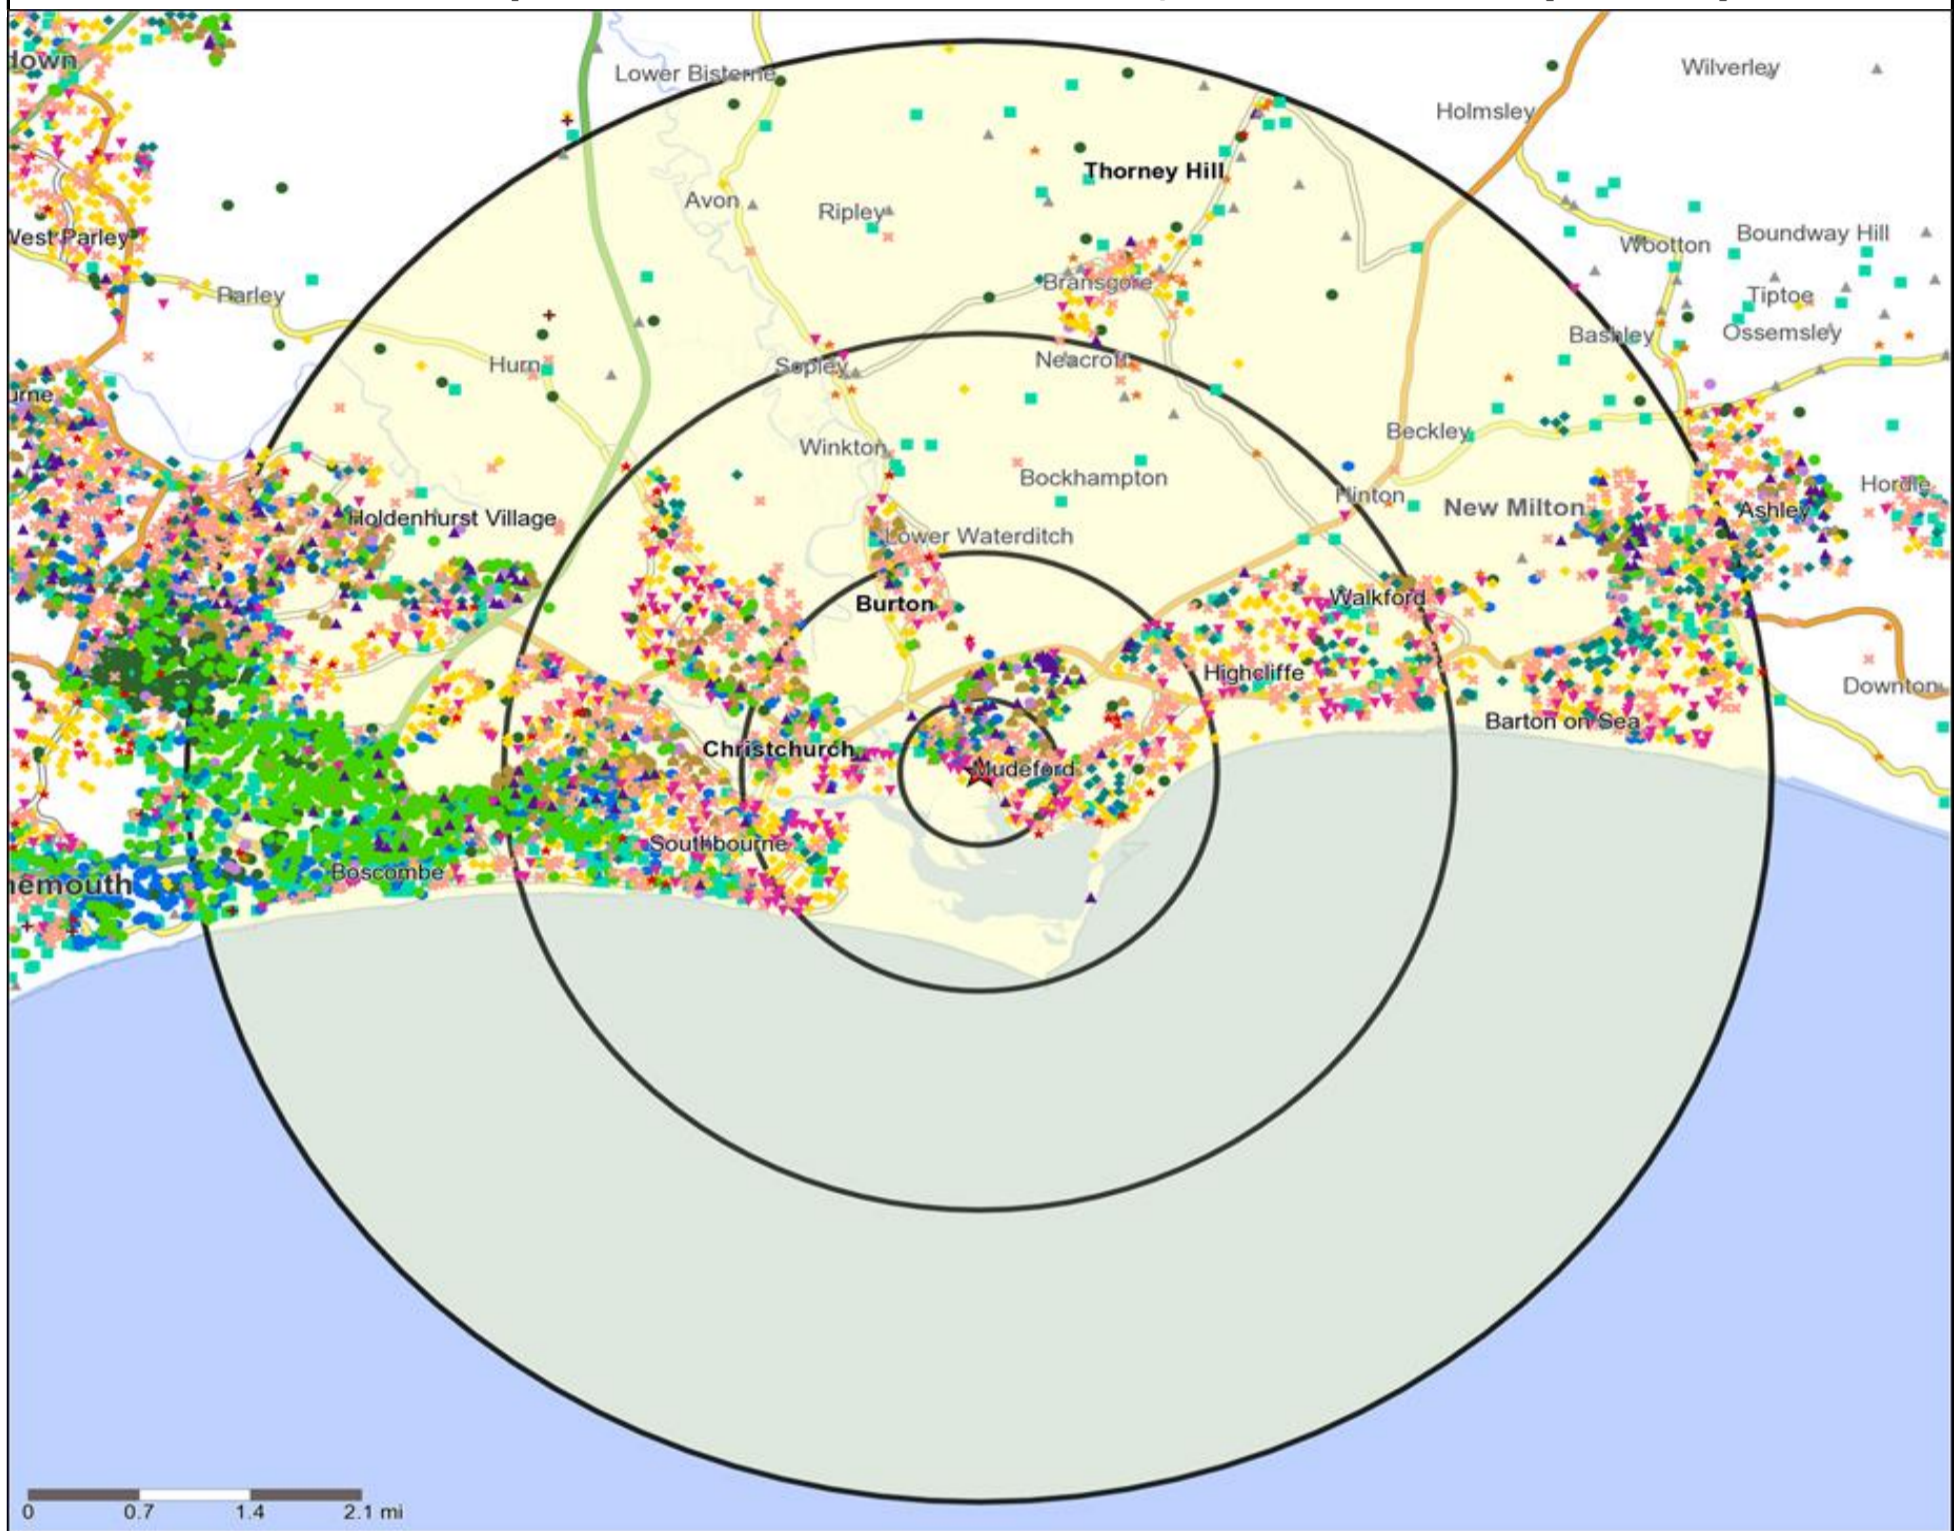

Mosaic UK Map and Data: SHIP IN DISTRESS, CHRISTCHURCH (203310)

Copyright Experian Ltd, HERE 2015. Ordnance Survey © Crown copyright 2015

- Location
- 0.5, 1.5, 3 & 5 Mile Distance
- Rivers, Canals and Lakes
- A City Prosperity
- C Country Living
- E Senior Security
- F Suburban Stability
- G Domestic Success
- D Rural Reality
- F Suburban Stability
- G Domestic Success
- H Aspiring Homemakers
- I Family Basics
- J Transient Renters
- K Municipal Challenge
- L Vintage Value
- M Modest Traditions
- N Urban Cohesion
- O Rental Hubs

Occasions Map and Data: SHIP IN DISTRESS, CHRISTCHURCH (203310)

Copyright Experian Ltd, HERE 2015. Ordnance Survey © Crown copyright 2015

- ★ Location
- 0.5, 1.5, 3 & 5 Mile Distance
- ~ Rivers, Canals and Lakes
- Occasions Types
- 01 Mine's a Pint
- ◆ 02 Early Doors
- 03 Everyday is Friday
- ▲ 04 Weekend Millionaires
- 05 Out On The Town
- ▲ 06 Business and Pleasure
- 07 Sporting Pints
- 08 Student Social
- ▲ 09 Leisurly Lunch
- ▲ 10 Wining and Dining
- ▲ 11 Household Outing
- ★ 12 Midweek Meal Deal
- ◆ 13 Date Night
- ★ 14 Birthday Treat
- + 15 Pre Show Meal