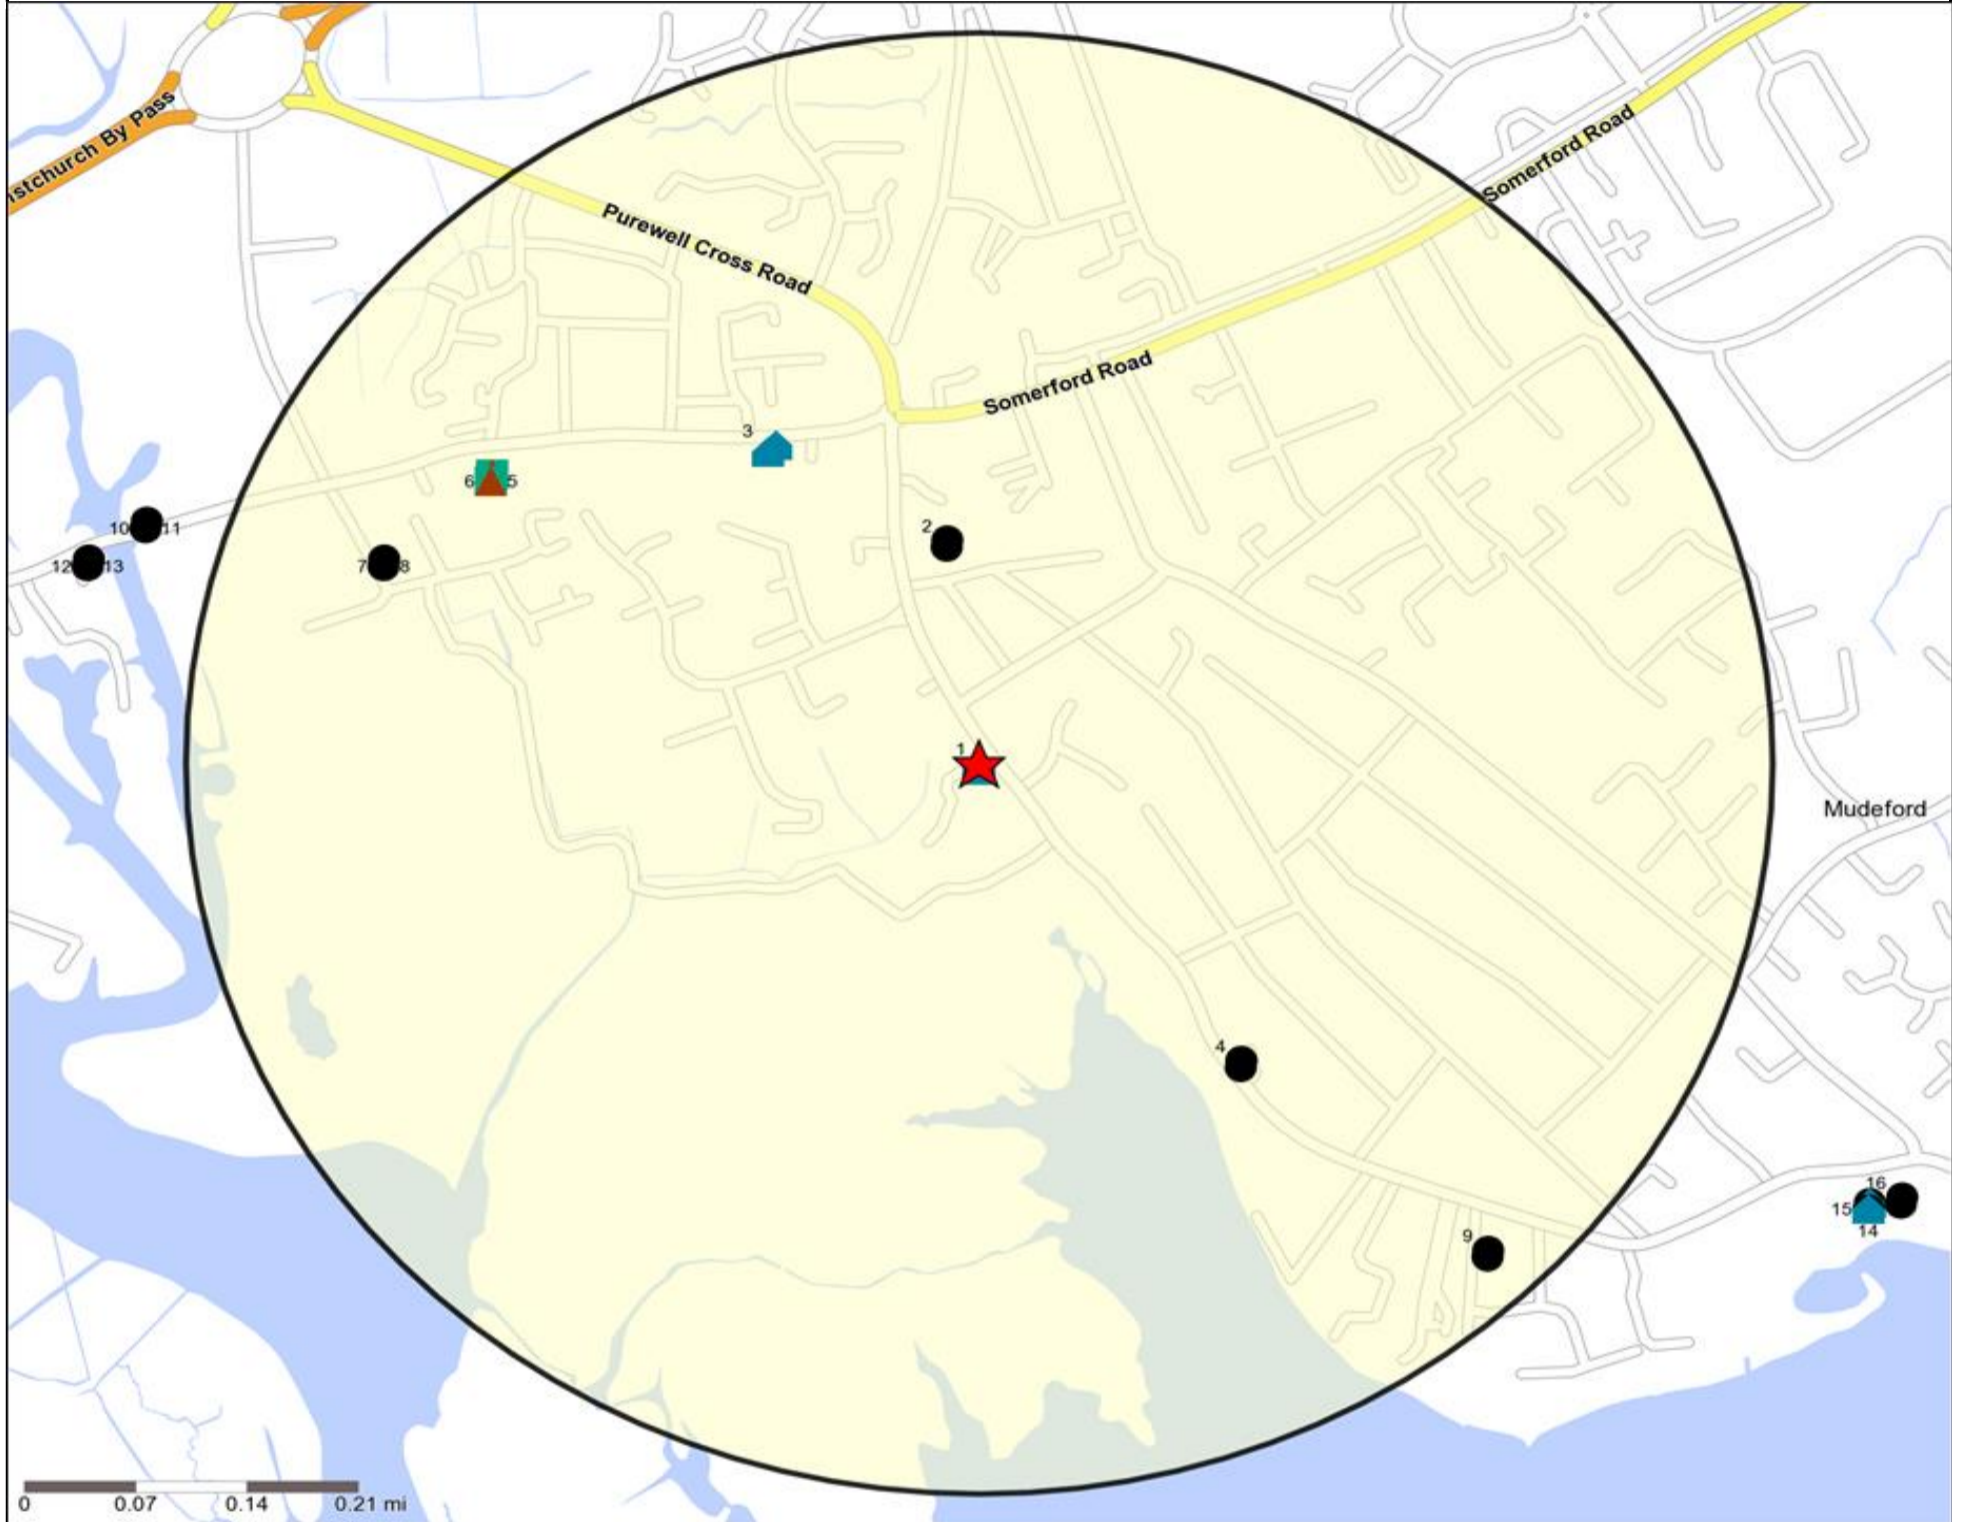

Occasions Map and Data: SHIP IN DISTRESS, CHRISTCHURCH (203310)

Copyright Experian Ltd, HERE 2015. Ordnance Survey © Crown copyright 2015

- ★ Location
- 0.5, 1.5, 3 & 5 Mile Distance
- ~ Rivers, Canals and Lakes
- Occasions Types
- 01 Mine's a Pint
- ◆ 02 Early Doors
- 03 Everyday is Friday
- ▲ 04 Weekend Millionaires
- 05 Out On The Town
- ▲ 06 Business and Pleasure
- 07 Sporting Pints
- 08 Student Social
- ▲ 09 Leisurly Lunch
- ▲ 10 Wining and Dining
- ▲ 11 Household Outing
- ★ 12 Midweek Meal Deal
- ◆ 13 Date Night
- ★ 14 Birthday Treat
- + 15 Pre Show Meal

Competition Map and Data: SHIP IN DISTRESS, CHRISTCHURCH (203310)

Numbers on competition points relate to the distance ranking in the competition table on page 7. Copyright Experian Ltd, HERE 2015. Ordnance Survey © Crown copyright 2015

Reporting Category	0 - 0.5 Miles
Café / Wine Bar	0
Circuit Bar	1
Community Local	1
Dry Led	2
Branded Food Pub	0
Rural	0
Other	5
Total	9

Local Competition: SHIP IN DISTRESS, CHRISTCHURCH (203310)

List of Pubs (sorted by distance from Punch outlet) - Top 30 by Distance