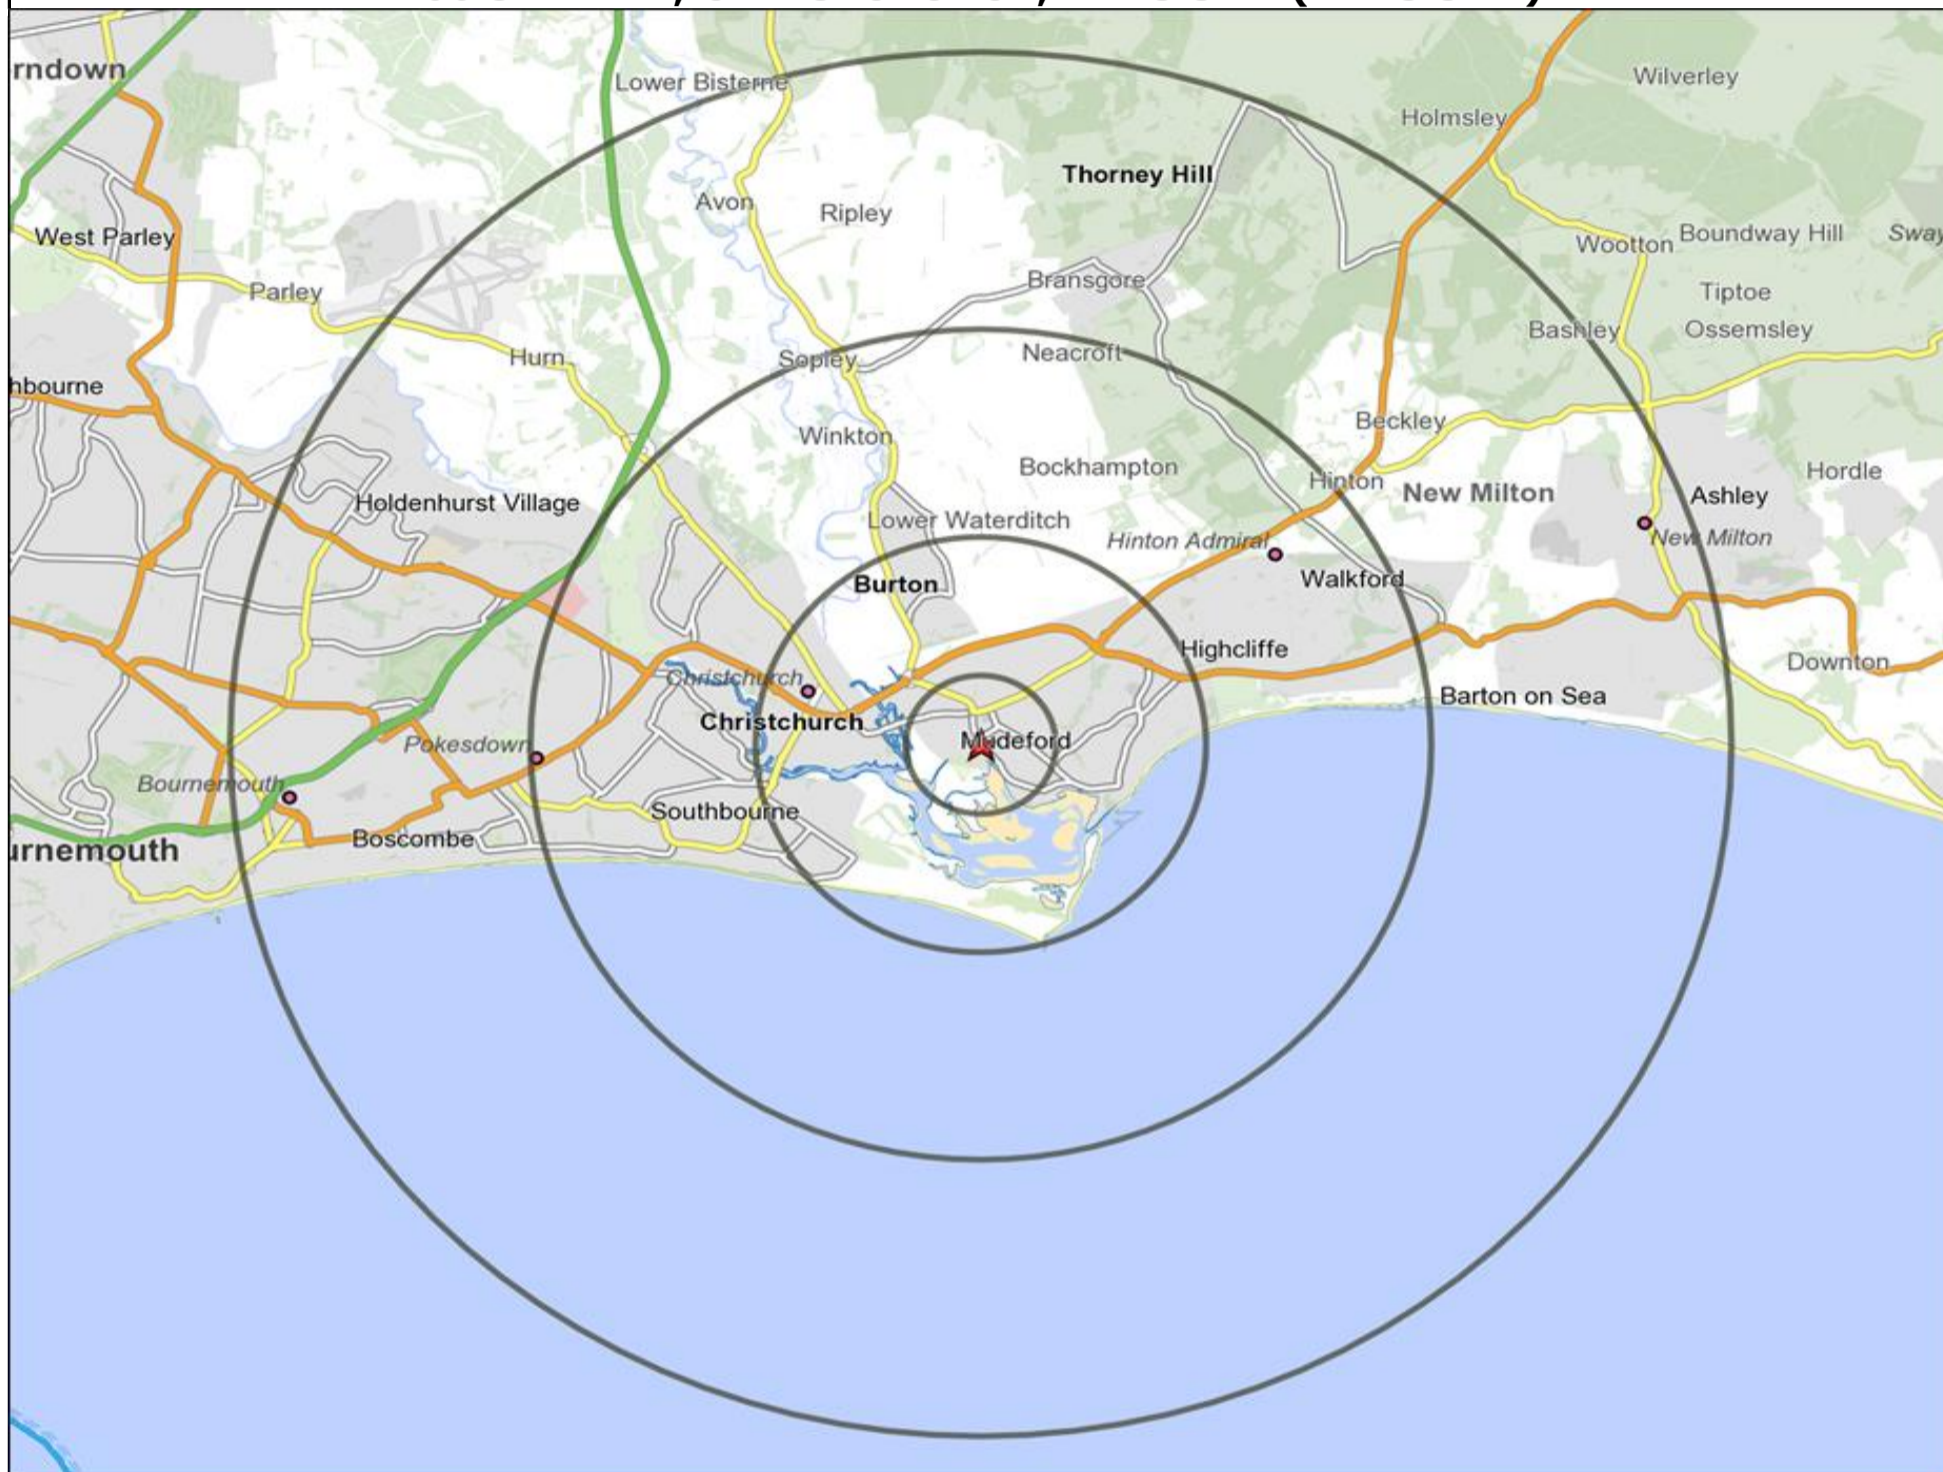

Customer Profile Report for SHIP IN DISTRESS, CHRISTCHURCH (Punch Outlet Number: 2033166 STANPIT, CHRISTCHURCH, BH23 3NA (BH23 3NA))

Copyright Experian Ltd, HERE 2015. Ordnance Survey © Crown copyright 2015

Mosaic UK Map and Data: SHIP IN DISTRESS, CHRISTCHURCH (203310)

Copyright Experian Ltd, HERE 2015. Ordnance Survey © Crown copyright 2015

- Location
- 0.5, 1.5, 3 & 5 Mile Distance
- Rivers, Canals and Lakes
- A City Prosperity
- C Country Living
- E Senior Security
- F Suburban Stability
- G Domestic Success
- D Rural Reality
- F Suburban Stability
- G Domestic Success
- H Aspiring Homemakers
- I Family Basics
- J Transient Renters
- K Municipal Challenge
- L Vintage Value
- M Modest Traditions
- N Urban Cohesion
- O Rental Hubs

Occasions Map and Data: SHIP IN DISTRESS, CHRISTCHURCH (203310)

Copyright Experian Ltd, HERE 2015. Ordnance Survey © Crown copyright 2015

- ★ Location
- 0.5, 1.5, 3 & 5 Mile Distance
- ~ Rivers, Canals and Lakes
- Occasions Types
- 01 Mine's a Pint
- ◆ 02 Early Doors
- 03 Everyday is Friday
- ▲ 04 Weekend Millionaires
- 05 Out On The Town
- ▲ 06 Business and Pleasure
- 07 Sporting Pints
- 08 Student Social
- ▲ 09 Leisurly Lunch
- ▲ 10 Wining and Dining
- ▲ 11 Household Outing
- ★ 12 Midweek Meal Deal
- ◆ 13 Date Night
- ★ 14 Birthday Treat
- + 15 Pre Show Meal

Reporting Category	0 - 0.5 Miles
Café / Wine Bar	0
Circuit Bar	1
Community Local	1
Dry Led	2
Branded Food Pub	0
Rural	0
Other	5
Total	9

Local Competition: SHIP IN DISTRESS, CHRISTCHURCH (203310)

List of Pubs (sorted by distance from Punch outlet) - Top 30 by Distance