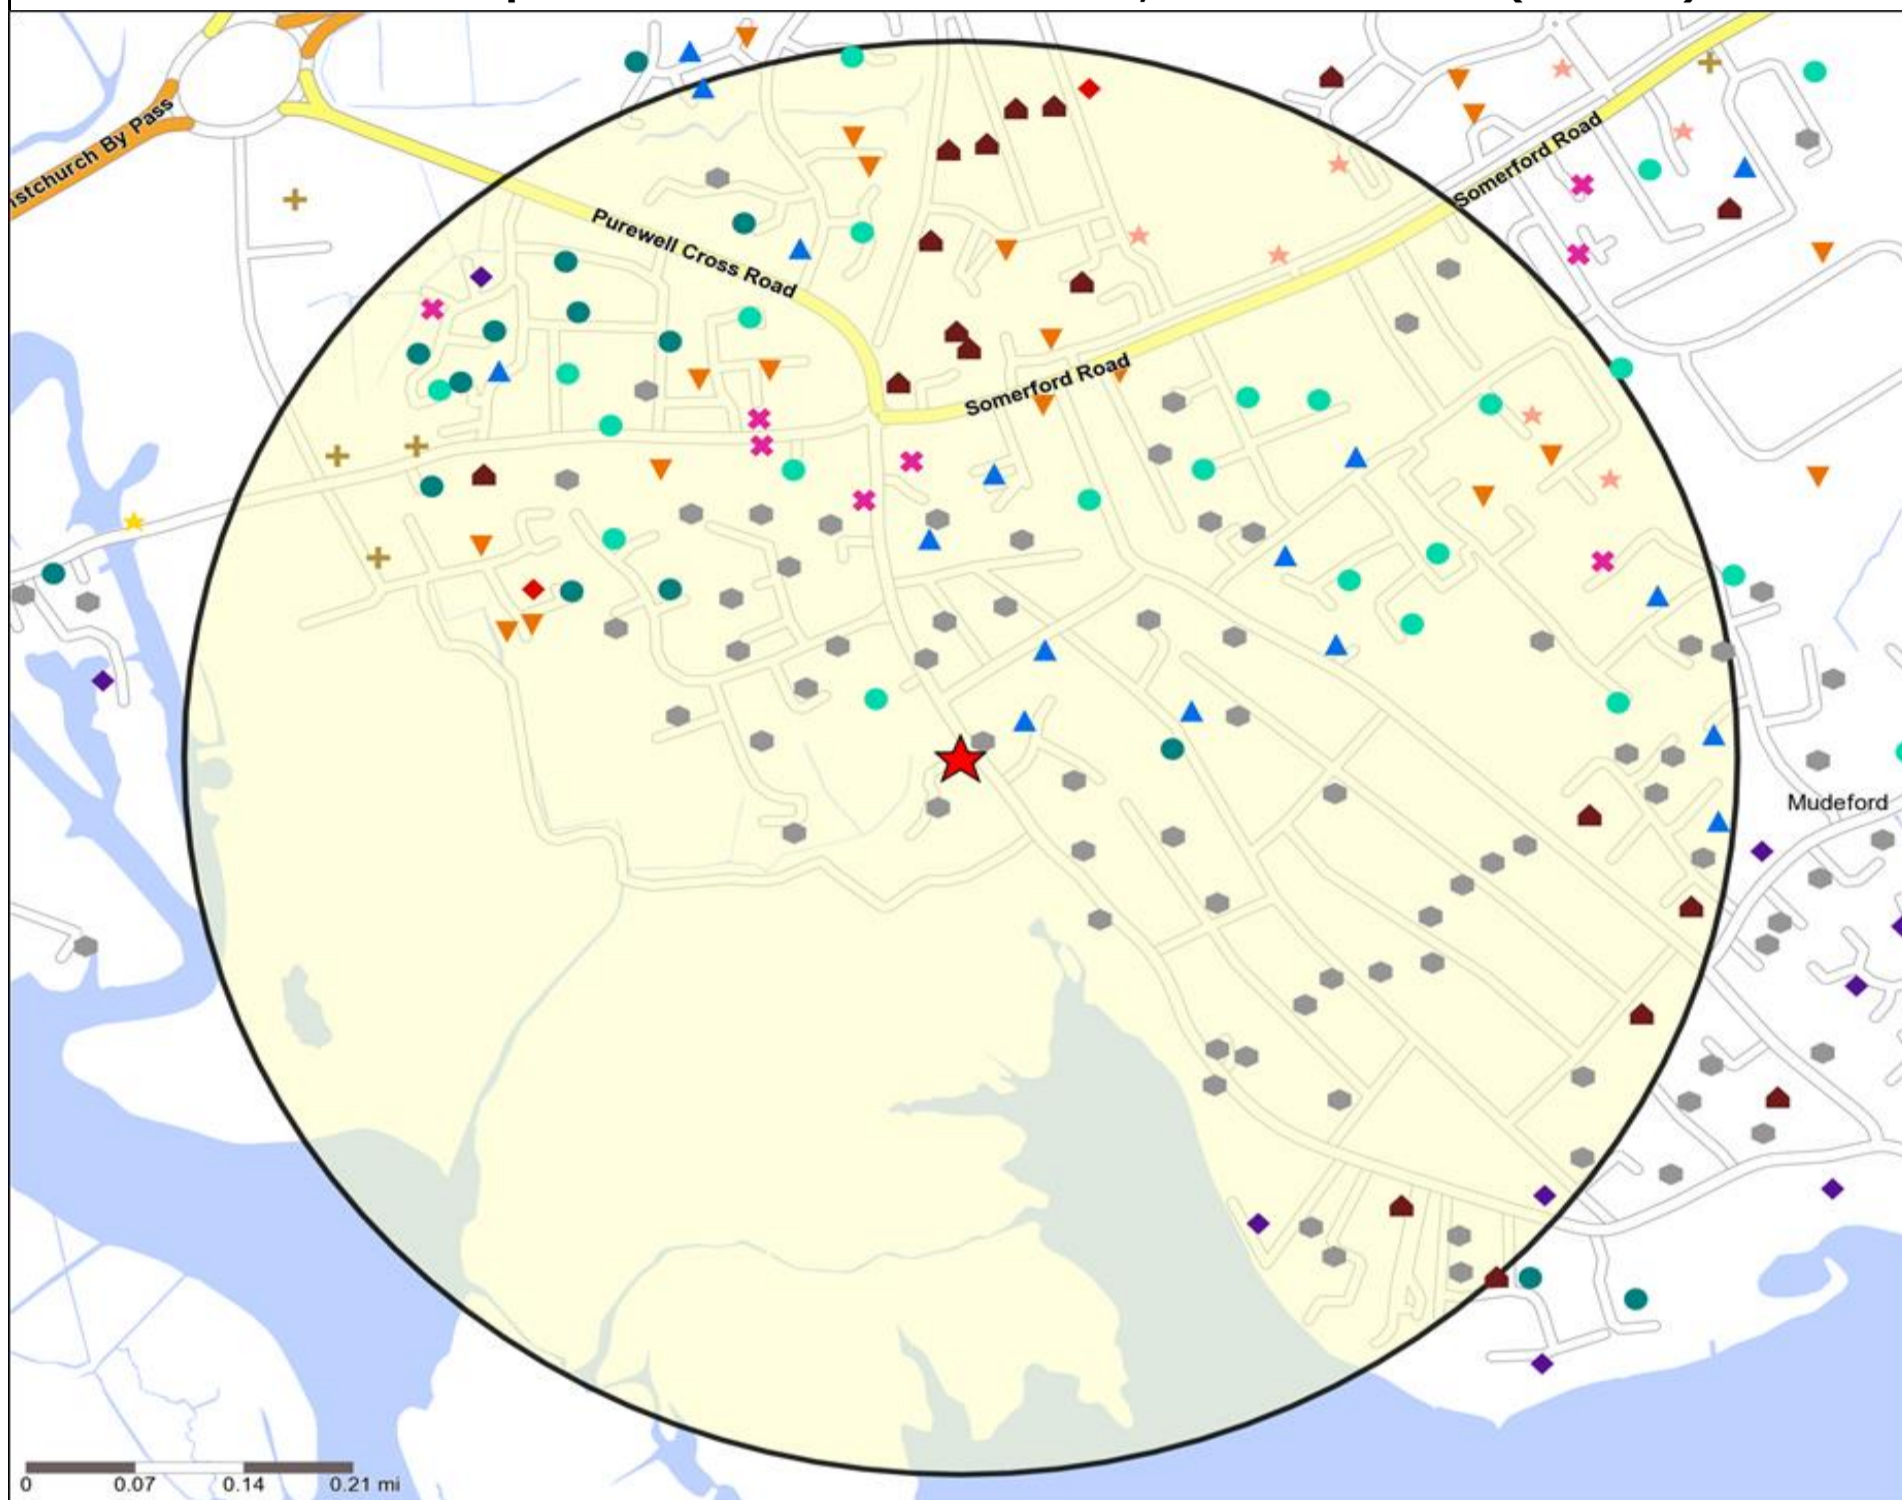

Mosaic UK Map and Data: SHIP IN DISTRESS, CHRISTCHURCH (203310)

Copyright Experian Ltd, HERE 2015. Ordnance Survey © Crown copyright 2015

Mosaic UK Data Table (Residential)

	Count:					Index:				
	0 - 0.5 Miles	0 - 1.5 Miles	0 - 3.0 Miles	0 - 5.0 Miles	15 Min Drivetime	0 - 0.5	0 - 1.5	0 - 3.0	0 - 5.0	15 Min Drivetime
A City Prosperity (18+)	0	0	54	855	183	0	0	2	14	4
B Prestige Positions (18+)	66	3,092	6,812	12,873	11,654	17	185	142	121	159
C Country Living (18+)	0	0	444	2,374	2,420	0	0	10	23	35
D Rural Reality (18+)	0	10	199	933	881	0	1	4	9	13
E Senior Security (18+)	1,969	7,833	19,121	29,968	28,045	463	421	356	252	342
F Suburban Stability (18+)	410	1,533	3,480	5,931	4,553	128	110	86	66	74
G Domestic Success (18+)	424	1,824	8,984	13,847	10,858	96	95	162	113	128
H Aspiring Homemakers (18+)	663	2,057	7,072	14,203	9,114	139	99	118	107	99
I Family Basics (18+)	632	2,014	3,030	6,803	5,353	167	122	64	65	74
J Transient Renters (18+)	207	630	1,401	4,258	2,994	69	48	37	50	51
K Municipal Challenge (18+)	84	381	381	1,230	780	27	28	10	14	13
L Vintage Value (18+)	514	2,068	5,872	11,290	8,696	156	144	141	123	137
M Modest Traditions (18+)	165	534	1,082	1,839	1,587	66	49	34	26	33
N Urban Cohesion (18+)	33	267	3,486	10,198	4,229	12	22	101	133	80
O Rental Hubs (18+)	62	635	4,631	29,525	9,465	15	36	91	262	122
Adults 18+ estimate 2015	5,229	22,878	66,049	146,127	100,812	100	100	100	100	100

Mosaic UK Map and Data: SHIP IN DISTRESS, CHRISTCHURCH (203310)

Copyright Experian Ltd, HERE 2015. Ordnance Survey © Crown copyright 2015

- Location
- 0.5, 1.5, 3 & 5 Mile Distance
- Rivers, Canals and Lakes
- A City Prosperity
- C Country Living
- E Senior Security
- F Suburban Stability
- G Domestic Success
- D Rural Reality
- F Suburban Stability
- G Domestic Success
- H Aspiring Homemakers
- I Family Basics
- J Transient Renters
- K Municipal Challenge
- L Vintage Value
- M Modest Traditions
- N Urban Cohesion
- O Rental Hubs